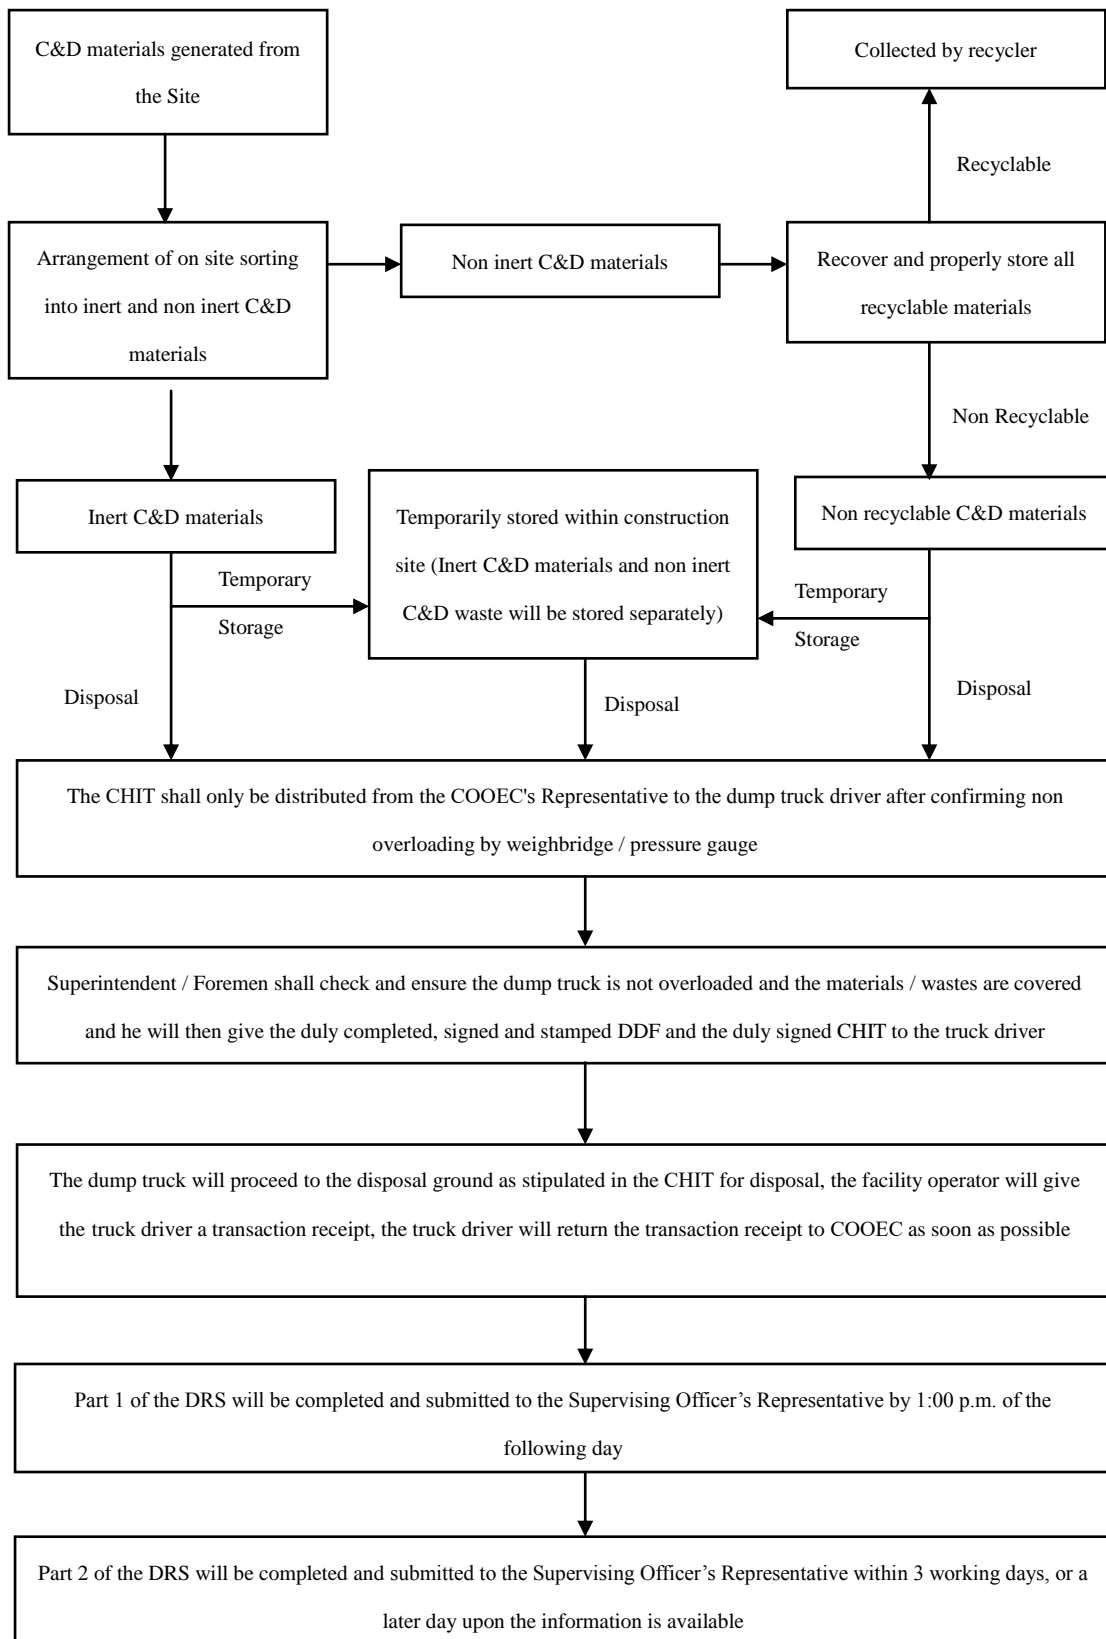

## ANNEX C

### FLOW CHARTS OF THE TRIP TICKET SYSTEM

**Procedure for dumping C&D materials by barge**

**Procedure for dumping C&D materials by dump truck**