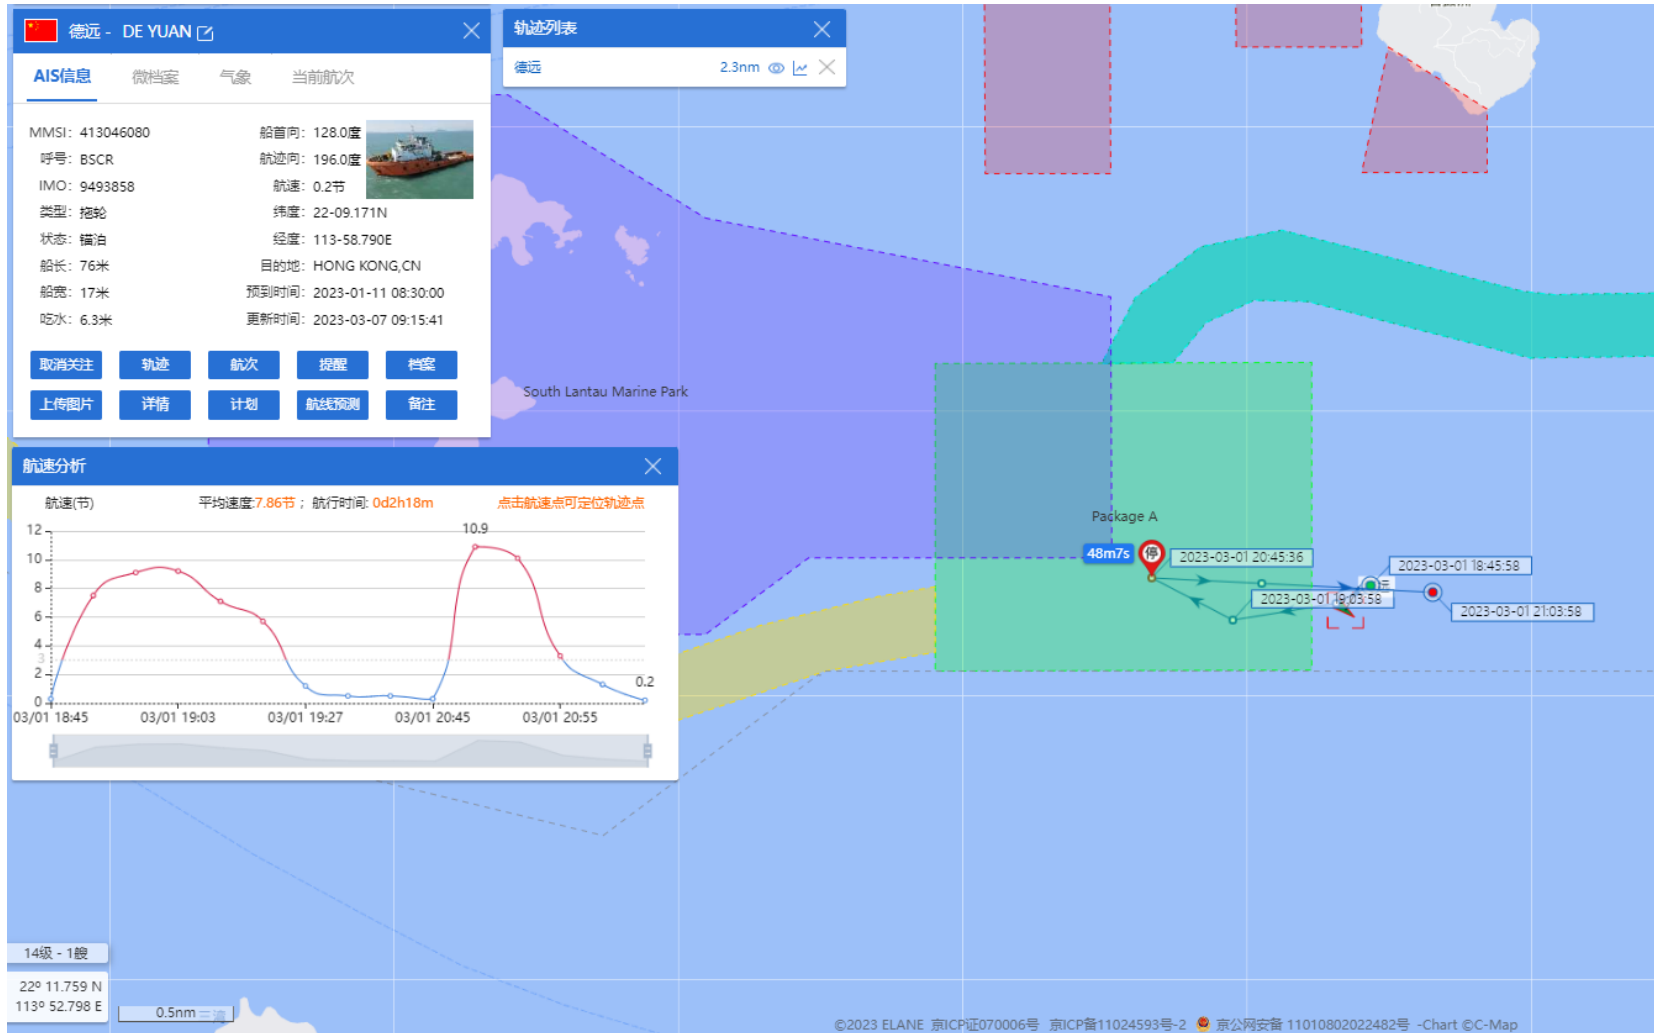

ANNEX J

RECORDS OF OPERATING SPEEDS AND MARINE TRAVEL ROUTES OF WORKING VESSELS

(ELECTRONIC COPY ONLY)

DE YUAN (Special Purpose Vessel) Historical Data Records (01-04 Mar 2023)

01-03-2023

DE YUAN (Special Purpose Vessel) Historical Data Records (01-04 Mar 2023)

02-03-2023

DE YUAN (Special Purpose Vessel) Historical Data Records (05-11 Mar 2023)

08-03-2023

DE YUAN (Special Purpose Vessel) Historical Data Records (05-11 Mar 2023)

09-03-2023

DE YUAN (Special Purpose Vessel) Historical Data Records (12-18 Mar 2023)

12-03-2023

DE YUAN (Special Purpose Vessel) Historical Data Records (12-18 Mar 2023)

13-03-2023

DE YUAN (Special Purpose Vessel) Historical Data Records (12-18 Mar 2023)

16-03-2023

DE YUAN (Special Purpose Vessel) Historical Data Records (12-18 Mar 2023)

17-03-2023

DE YUAN (Special Purpose Vessel) Historical Data Records (19-25 Mar 2023)

20-03-2023

DE YUAN (Special Purpose Vessel) Historical Data Records (26-31 Mar 2023)

27-03-2023

DE YUAN (Special Purpose Vessel) Historical Data Records (26-31 Mar 2023)