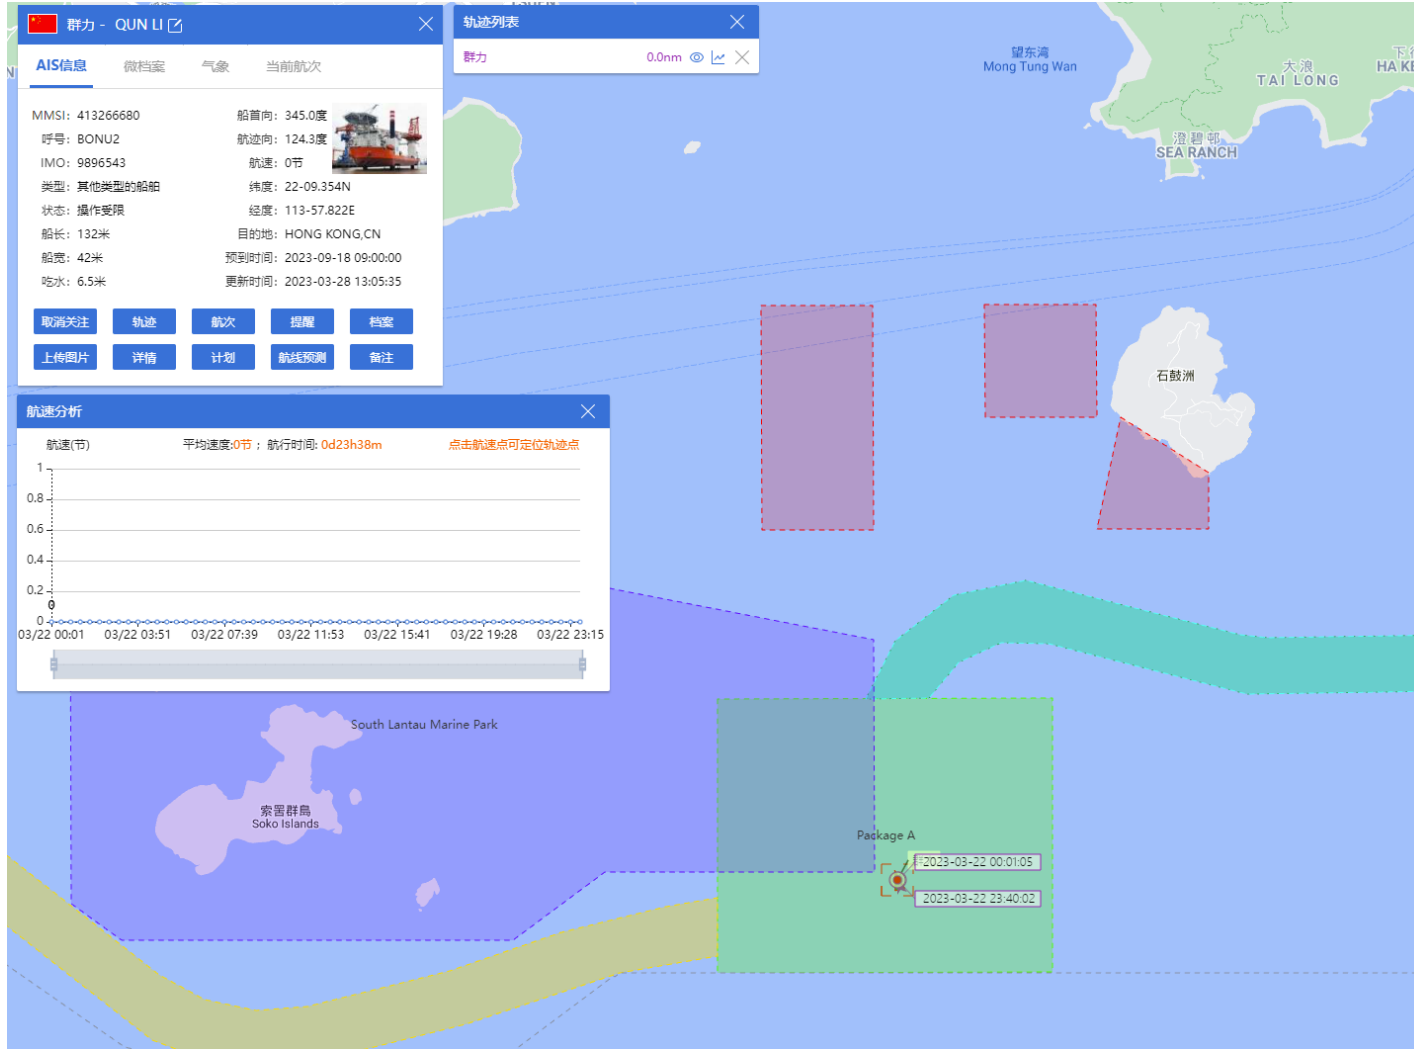

15-03-2023

QUN LI (Special Purpose Vessel) Historical Data Records (12-18 Mar 2023)

16-03-2023

QUN LI (Special Purpose Vessel) Historical Data Records (12-18 Mar 2023)

17-03-2023

QUN LI (Special Purpose Vessel) Historical Data Records (12-18 Mar 2023)

18-03-2023

QUN LI (Special Purpose Vessel) Historical Data Records (19-25 Mar 2023)

19-03-2023

QUN LI (Special Purpose Vessel) Historical Data Records (19-25 Mar 2023)

20-03-2023

QUN LI (Special Purpose Vessel) Historical Data Records (19-25 Mar 2023)

21-03-2023

QUN LI (Special Purpose Vessel) Historical Data Records (19-25 Mar 2023)

22-03-2023

QUN LI (Special Purpose Vessel) Historical Data Records (19-25 Mar 2023)

23-03-2023

QUN LI (Special Purpose Vessel) Historical Data Records (19-25 Mar 2023)

24-03-2023

QUN LI (Special Purpose Vessel) Historical Data Records (19-25 Mar 2023)

25-03-2023

QUN LI (Special Purpose Vessel) Historical Data Records (26-31 Mar 2023)

26-03-2023

QUN LI (Special Purpose Vessel) Historical Data Records (26-31 Mar 2023)