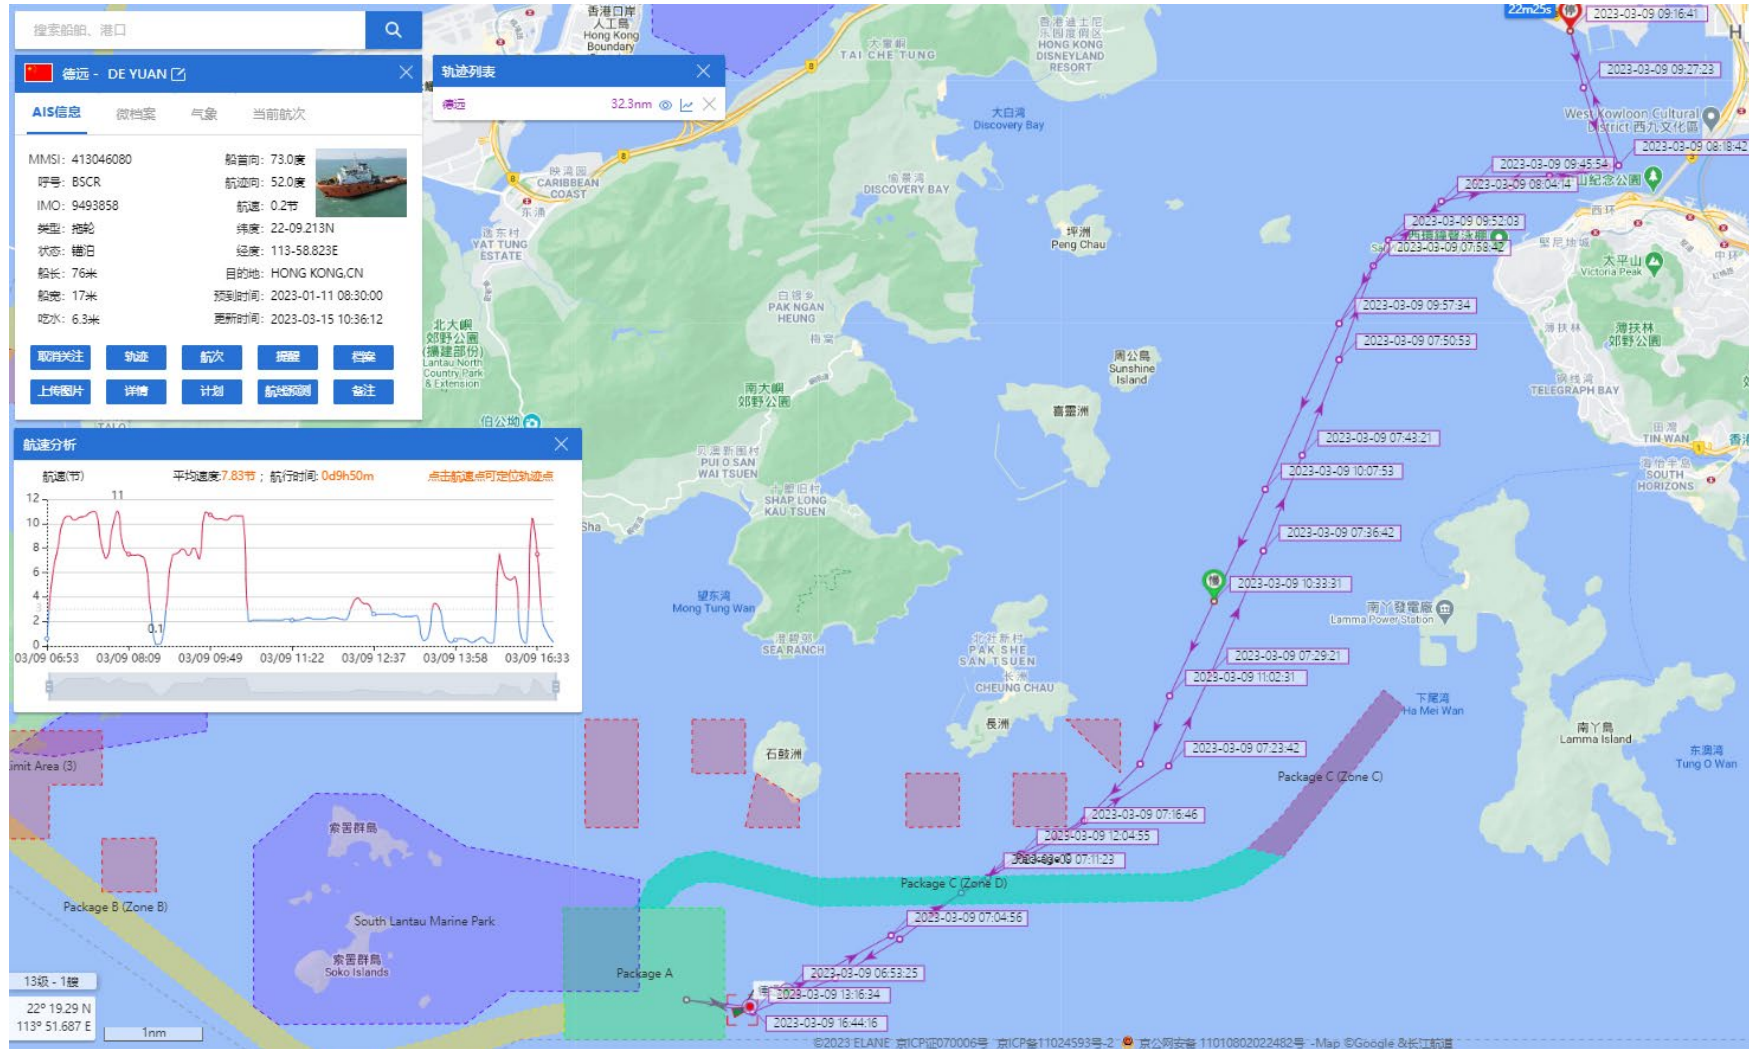

ANNEX J

RECORDS OF OPERATING SPEEDS AND MARINE TRAVEL ROUTES OF WORKING VESSELS

(ELECTRONIC COPY ONLY)

DE YUAN (Special Purpose Vessel) Historical Data Records (01-04 Mar 2023)

01-03-2023

DE YUAN (Special Purpose Vessel) Historical Data Records (01-04 Mar 2023)

02-03-2023

DE YUAN (Special Purpose Vessel) Historical Data Records (05-11 Mar 2023)

08-03-2023

DE YUAN (Special Purpose Vessel) Historical Data Records (05-11 Mar 2023)

09-03-2023

DE YUAN (Special Purpose Vessel) Historical Data Records (12-18 Mar 2023)

12-03-2023

DE YUAN (Special Purpose Vessel) Historical Data Records (12-18 Mar 2023)

13-03-2023

DE YUAN (Special Purpose Vessel) Historical Data Records (12-18 Mar 2023)

16-03-2023

DE YUAN (Special Purpose Vessel) Historical Data Records (12-18 Mar 2023)

17-03-2023

DE YUAN (Special Purpose Vessel) Historical Data Records (19-25 Mar 2023)

20-03-2023

DE YUAN (Special Purpose Vessel) Historical Data Records (26-31 Mar 2023)

27-03-2023

DE YUAN (Special Purpose Vessel) Historical Data Records (26-31 Mar 2023)