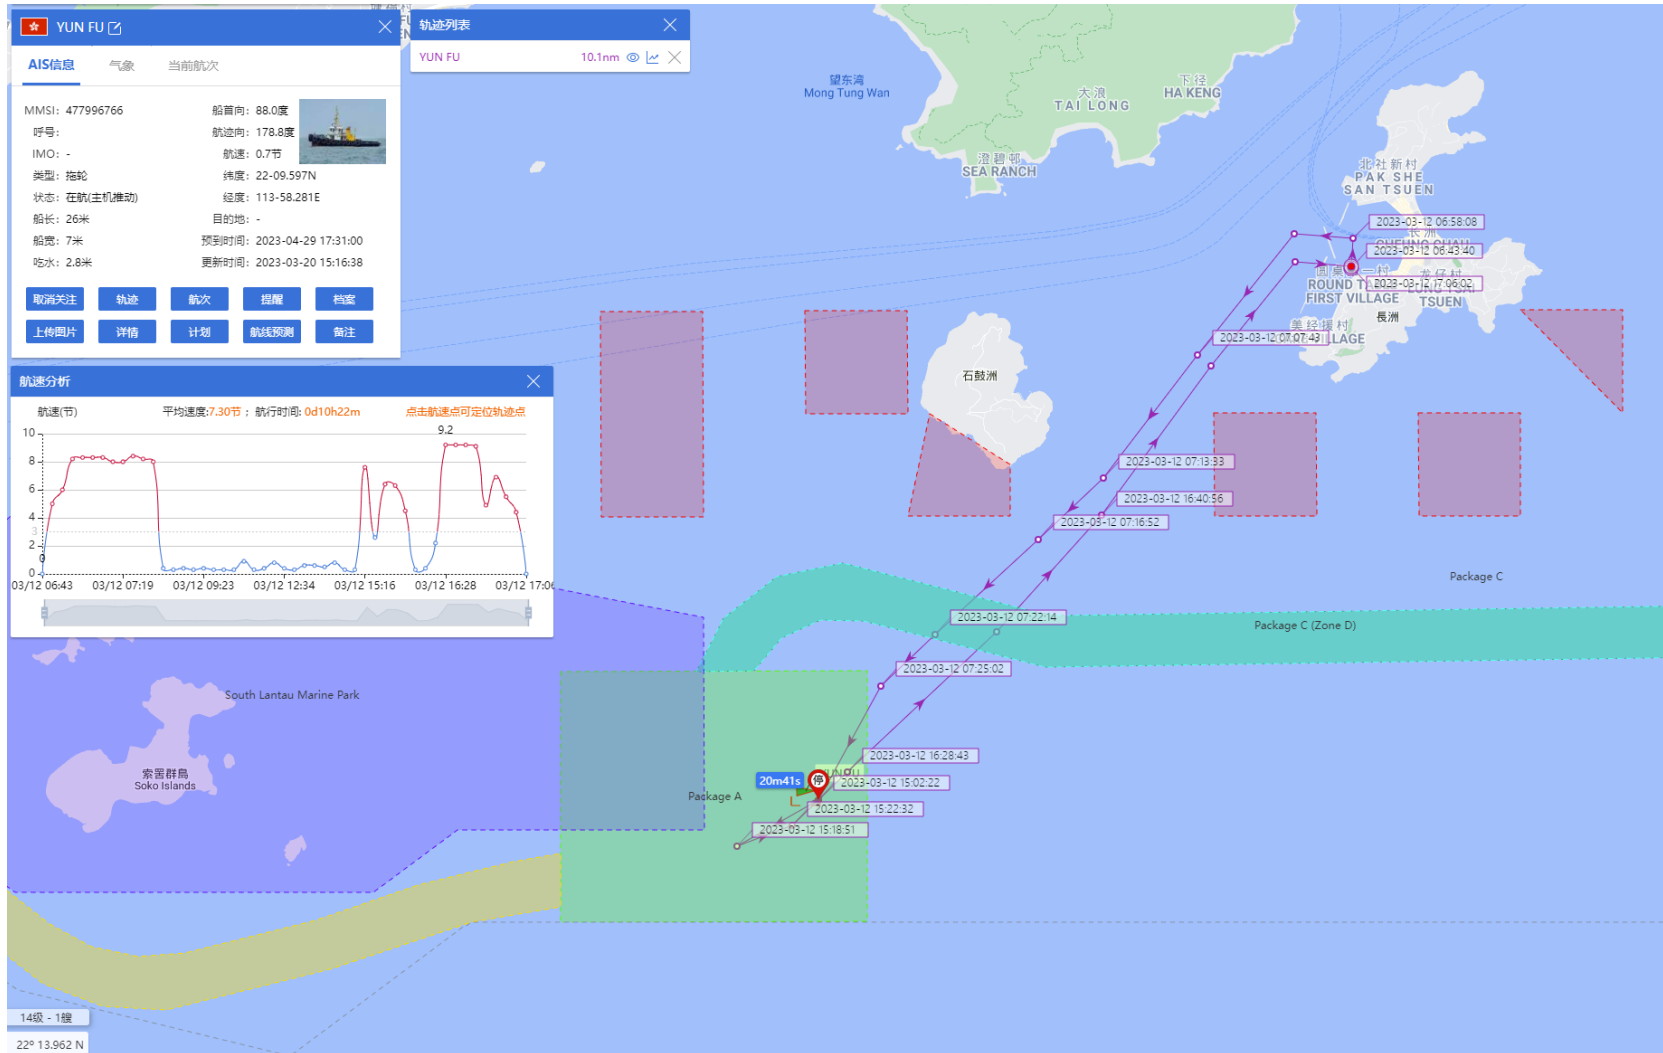

08-03-2023

Yun Fu (Tug Boat) Historical Data Records (05-11 Mar 2023)

09-03-2023

Yun Fu (Tug Boat) Historical Data Records (05-11 Mar 2023)

10-03-2023

Yun Fu (Tug Boat) Historical Data Records (05-11 Mar 2023)

11-03-2023

Yun Fu (Tug Boat) Historical Data Records (12-18 Mar 2023)

12-03-2023

Yun Fu (Tug Boat) Historical Data Records (12-18 Mar 2023)

13-03-2023

Yun Fu (Tug Boat)

Historical Data Records (12-18 Mar 2023)