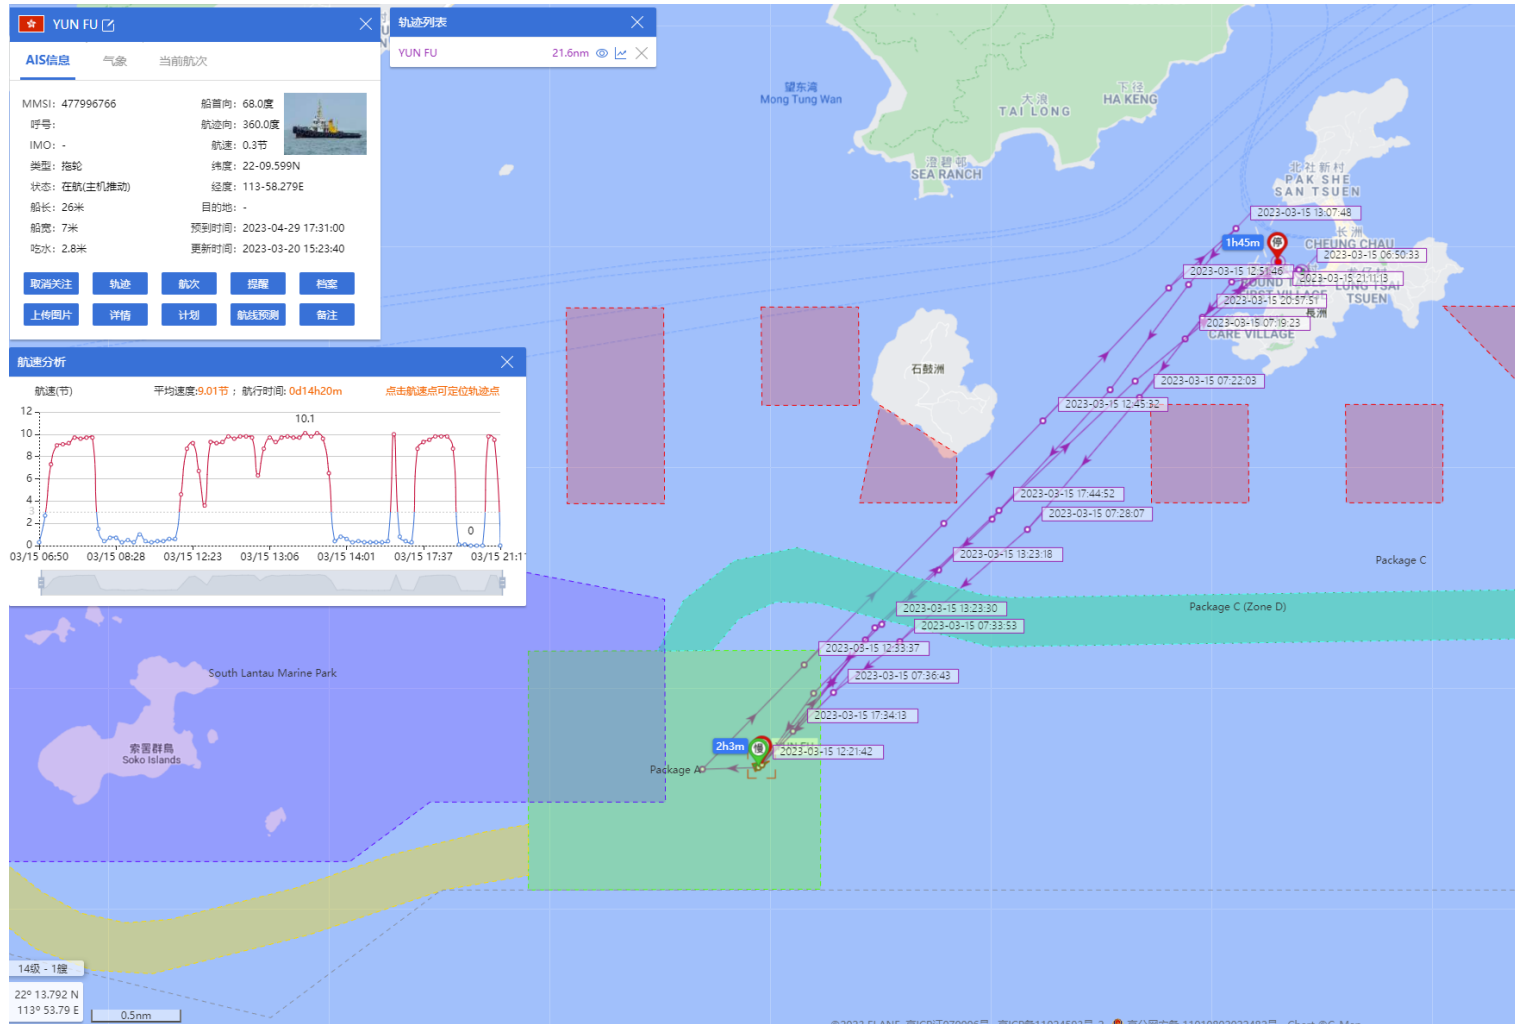

08-03-2023

Yun Fu (Tug Boat) Historical Data Records (05-11 Mar 2023)

09-03-2023

Yun Fu (Tug Boat) Historical Data Records (05-11 Mar 2023)

10-03-2023

Yun Fu (Tug Boat) Historical Data Records (05-11 Mar 2023)

11-03-2023

Yun Fu (Tug Boat) Historical Data Records (12-18 Mar 2023)

12-03-2023

Yun Fu (Tug Boat) Historical Data Records (12-18 Mar 2023)

13-03-2023

Yun Fu (Tug Boat)

Historical Data Records (12-18 Mar 2023)

15-03-2023

Yun Fu (Tug Boat) Historical Data Records (12-18 Mar 2023)

16-03-2023

Yun Fu (Tug Boat) Historical Data Records (12-18 Mar 2023)

17-03-2023

Yun Fu (Tug Boat) Historical Data Records (12-18 Mar 2023)