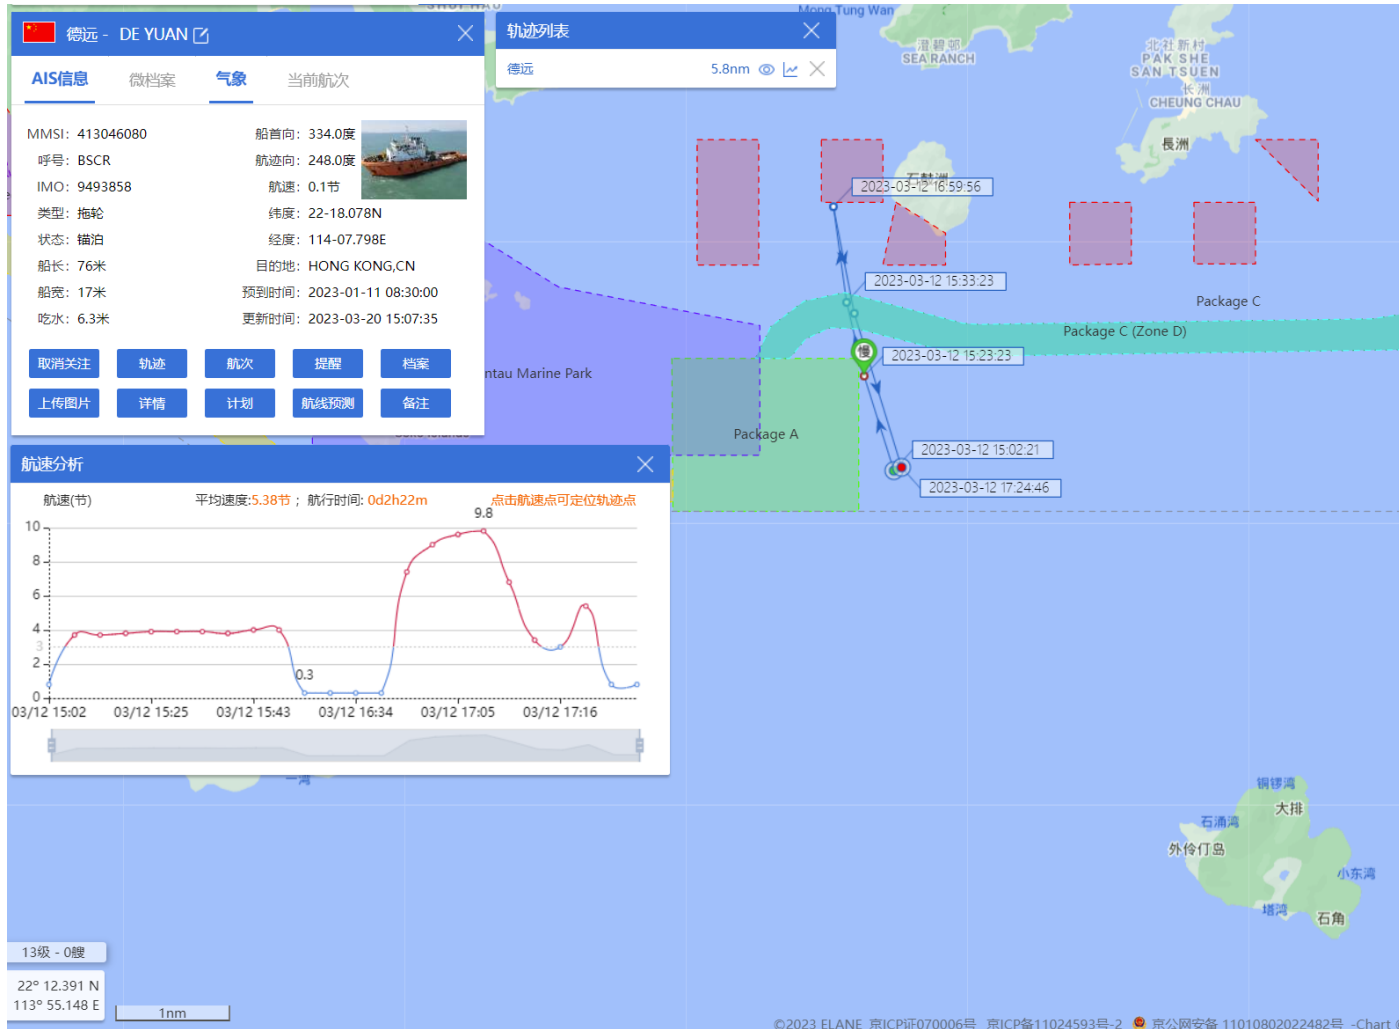

ANNEX J

RECORDS OF OPERATING SPEEDS AND MARINE TRAVEL ROUTES OF WORKING VESSELS

(ELECTRONIC COPY ONLY)

DE YUAN (Special Purpose Vessel) Historical Data Records (01-04 Mar 2023)

01-03-2023

DE YUAN (Special Purpose Vessel) Historical Data Records (01-04 Mar 2023)

02-03-2023

DE YUAN (Special Purpose Vessel) Historical Data Records (05-11 Mar 2023)

08-03-2023

DE YUAN (Special Purpose Vessel) Historical Data Records (05-11 Mar 2023)

09-03-2023

DE YUAN (Special Purpose Vessel) Historical Data Records (12-18 Mar 2023)

12-03-2023

DE YUAN (Special Purpose Vessel) Historical Data Records (12-18 Mar 2023)

13-03-2023

DE YUAN (Special Purpose Vessel) Historical Data Records (12-18 Mar 2023)

16-03-2023

DE YUAN (Special Purpose Vessel) Historical Data Records (12-18 Mar 2023)

17-03-2023

DE YUAN (Special Purpose Vessel) Historical Data Records (19-25 Mar 2023)

20-03-2023

DE YUAN (Special Purpose Vessel) Historical Data Records (26-31 Mar 2023)

27-03-2023

DE YUAN (Special Purpose Vessel) Historical Data Records (26-31 Mar 2023)