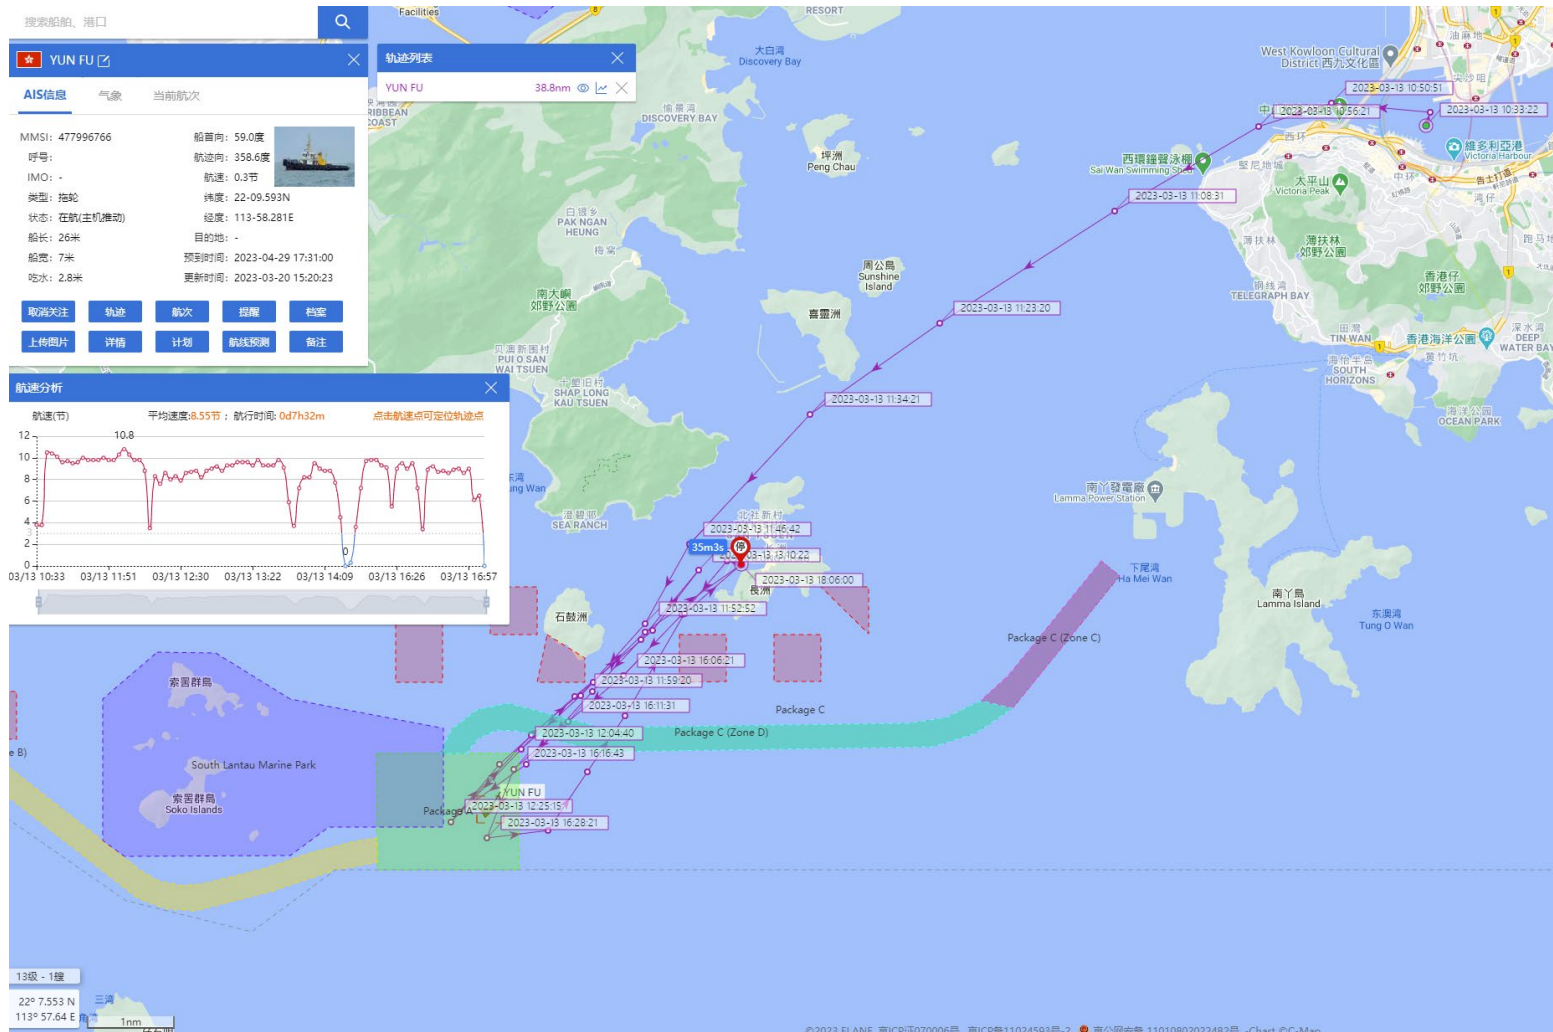

11-03-2023

Yun Fu (Tug Boat) Historical Data Records (12-18 Mar 2023)

12-03-2023

Yun Fu (Tug Boat) Historical Data Records (12-18 Mar 2023)

13-03-2023

Yun Fu (Tug Boat)

Historical Data Records (12-18 Mar 2023)

15-03-2023

Yun Fu (Tug Boat) Historical Data Records (12-18 Mar 2023)

16-03-2023

Yun Fu (Tug Boat) Historical Data Records (12-18 Mar 2023)

17-03-2023

Yun Fu (Tug Boat) Historical Data Records (12-18 Mar 2023)