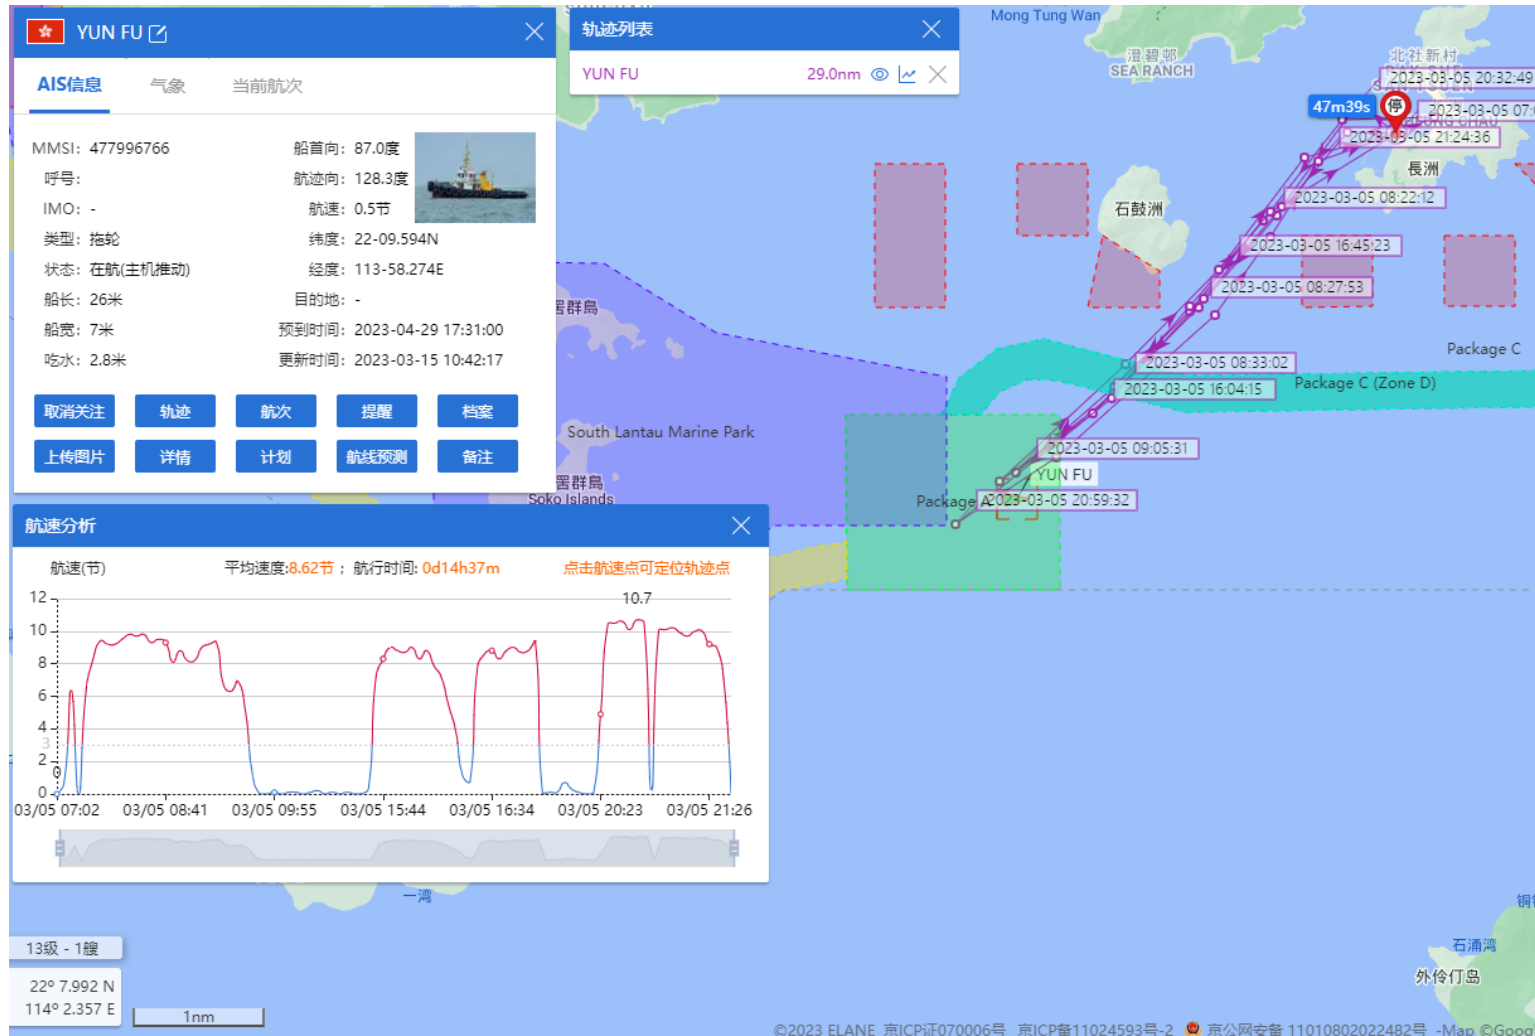

Yun Fu (Tug Boat) Historical Data Records (05-11 Mar 2023)

05-03-2023