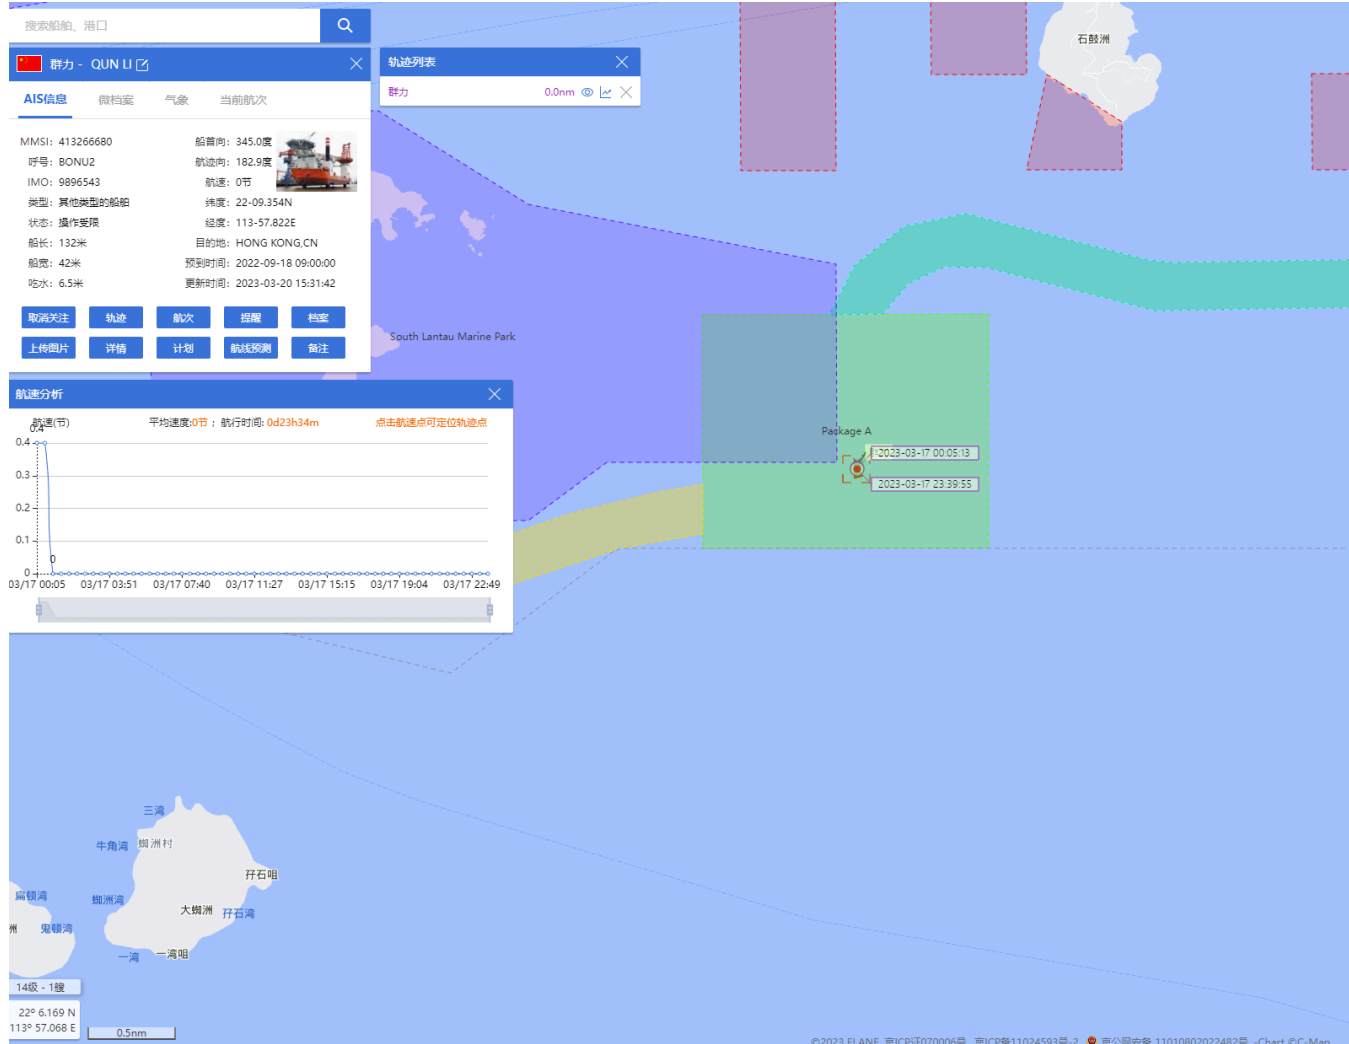

12-03-2023

QUN LI (Special Purpose Vessel) Historical Data Records (12-18 Mar 2023)

13-03-2023

QUN LI (Special Purpose Vessel) Historical Data Records (12-18 Mar 2023)

14-03-2023

QUN LI (Special Purpose Vessel) Historical Data Records (12-18 Mar 2023)

15-03-2023

QUN LI (Special Purpose Vessel) Historical Data Records (12-18 Mar 2023)

16-03-2023

QUN LI (Special Purpose Vessel) Historical Data Records (12-18 Mar 2023)

17-03-2023

QUN LI (Special Purpose Vessel) Historical Data Records (12-18 Mar 2023)

18-03-2023

QUN LI (Special Purpose Vessel) Historical Data Records (19-25 Mar 2023)

19-03-2023

QUN LI (Special Purpose Vessel) Historical Data Records (19-25 Mar 2023)

20-03-2023

QUN LI (Special Purpose Vessel) Historical Data Records (19-25 Mar 2023)