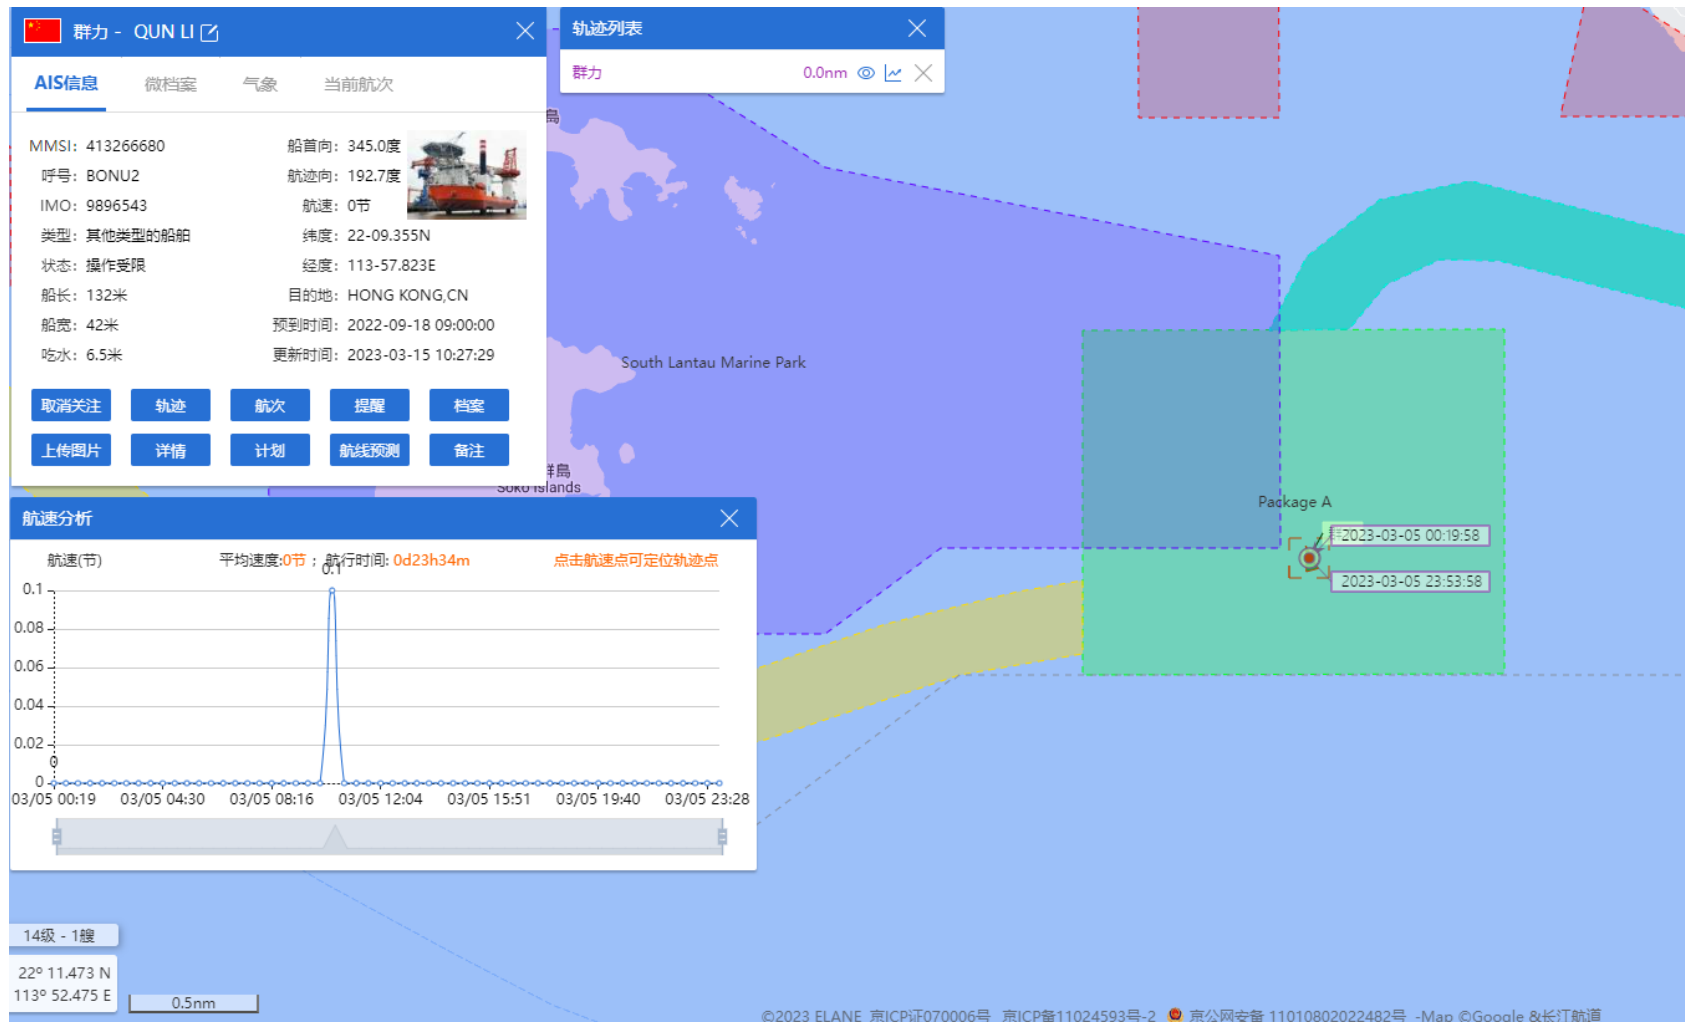

31-03-2023

QUN LI (Special Purpose Vessel) Historical Data Records (01-04 Mar 2023)

01-03-2023

QUN LI (Special Purpose Vessel) Historical Data Records (01-04 Mar 2023)

02-03-2023

QUN LI (Special Purpose Vessel) Historical Data Records (01-04 Mar 2023)

03-03-2023

QUN LI (Special Purpose Vessel) Historical Data Records (01-04 Mar 2023)

04-03-2023

QUN LI (Special Purpose Vessel) Historical Data Records (05-11 Mar 2023)

05-03-2023

QUN LI (Special Purpose Vessel) Historical Data Records (05-11 Mar 2023)

06-03-2023

QUN LI (Special Purpose Vessel) Historical Data Records (05-11 Mar 2023)

07-03-2023

QUN LI (Special Purpose Vessel) Historical Data Records (05-11 Mar 2023)

08-03-2023

QUN LI (Special Purpose Vessel) Historical Data Records (05-11 Mar 2023)