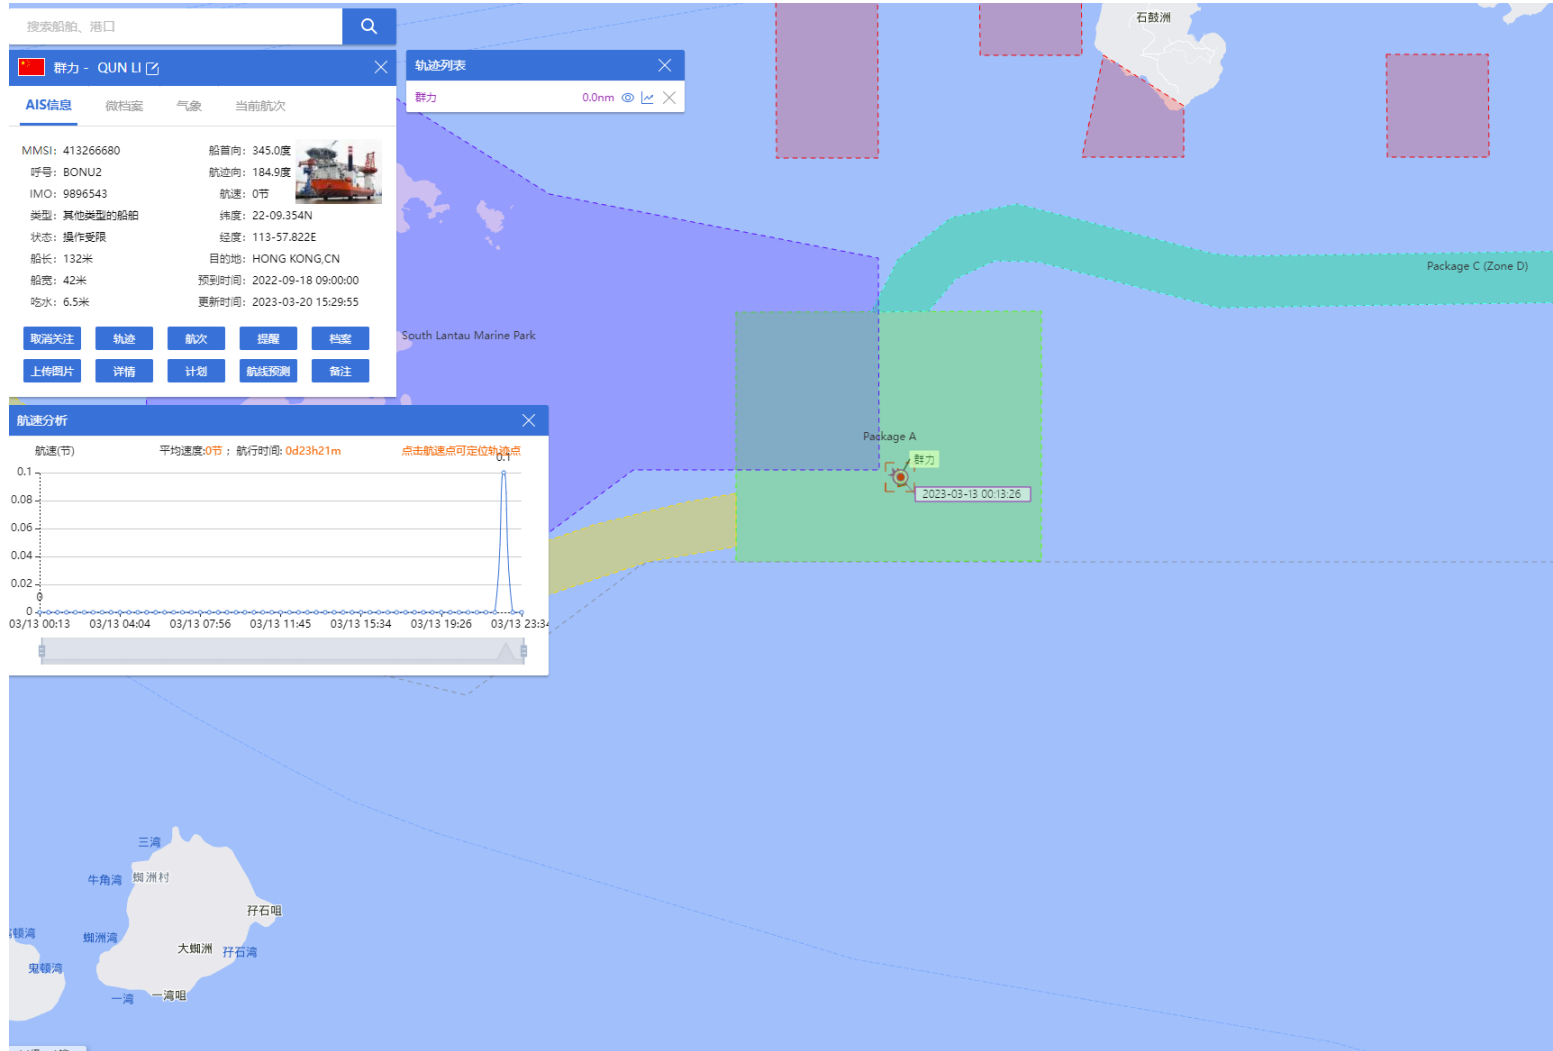

06-03-2023

QUN LI (Special Purpose Vessel) Historical Data Records (05-11 Mar 2023)

07-03-2023

QUN LI (Special Purpose Vessel) Historical Data Records (05-11 Mar 2023)

08-03-2023

QUN LI (Special Purpose Vessel) Historical Data Records (05-11 Mar 2023)

09-03-2023

QUN LI (Special Purpose Vessel) Historical Data Records (05-11 Mar 2023)

10-03-2023

QUN LI (Special Purpose Vessel) Historical Data Records (05-11 Mar 2023)

11-03-2023

QUN LI (Special Purpose Vessel) Historical Data Records (12-18 Mar 2023)

12-03-2023

QUN LI (Special Purpose Vessel) Historical Data Records (12-18 Mar 2023)

13-03-2023

QUN LI (Special Purpose Vessel) Historical Data Records (12-18 Mar 2023)

14-03-2023

QUN LI (Special Purpose Vessel) Historical Data Records (12-18 Mar 2023)