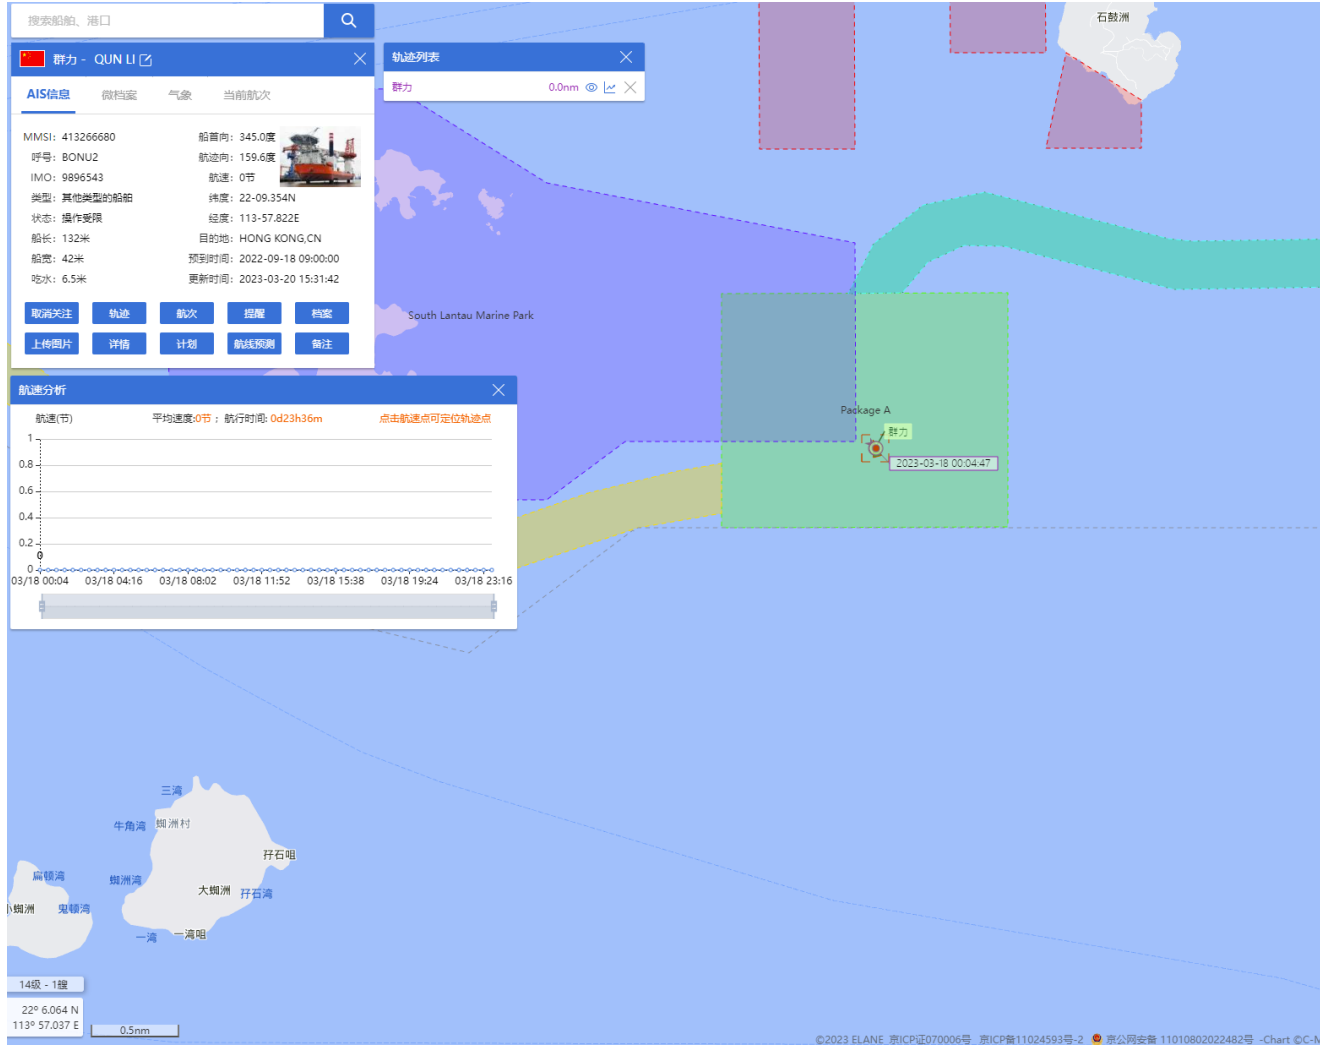

12-03-2023

QUN LI (Special Purpose Vessel) Historical Data Records (12-18 Mar 2023)

13-03-2023

QUN LI (Special Purpose Vessel) Historical Data Records (12-18 Mar 2023)

14-03-2023

QUN LI (Special Purpose Vessel) Historical Data Records (12-18 Mar 2023)

15-03-2023

QUN LI (Special Purpose Vessel) Historical Data Records (12-18 Mar 2023)

16-03-2023

QUN LI (Special Purpose Vessel) Historical Data Records (12-18 Mar 2023)

17-03-2023

QUN LI (Special Purpose Vessel) Historical Data Records (12-18 Mar 2023)

18-03-2023

QUN LI (Special Purpose Vessel) Historical Data Records (19-25 Mar 2023)

19-03-2023

QUN LI (Special Purpose Vessel) Historical Data Records (19-25 Mar 2023)

20-03-2023

QUN LI (Special Purpose Vessel) Historical Data Records (19-25 Mar 2023)