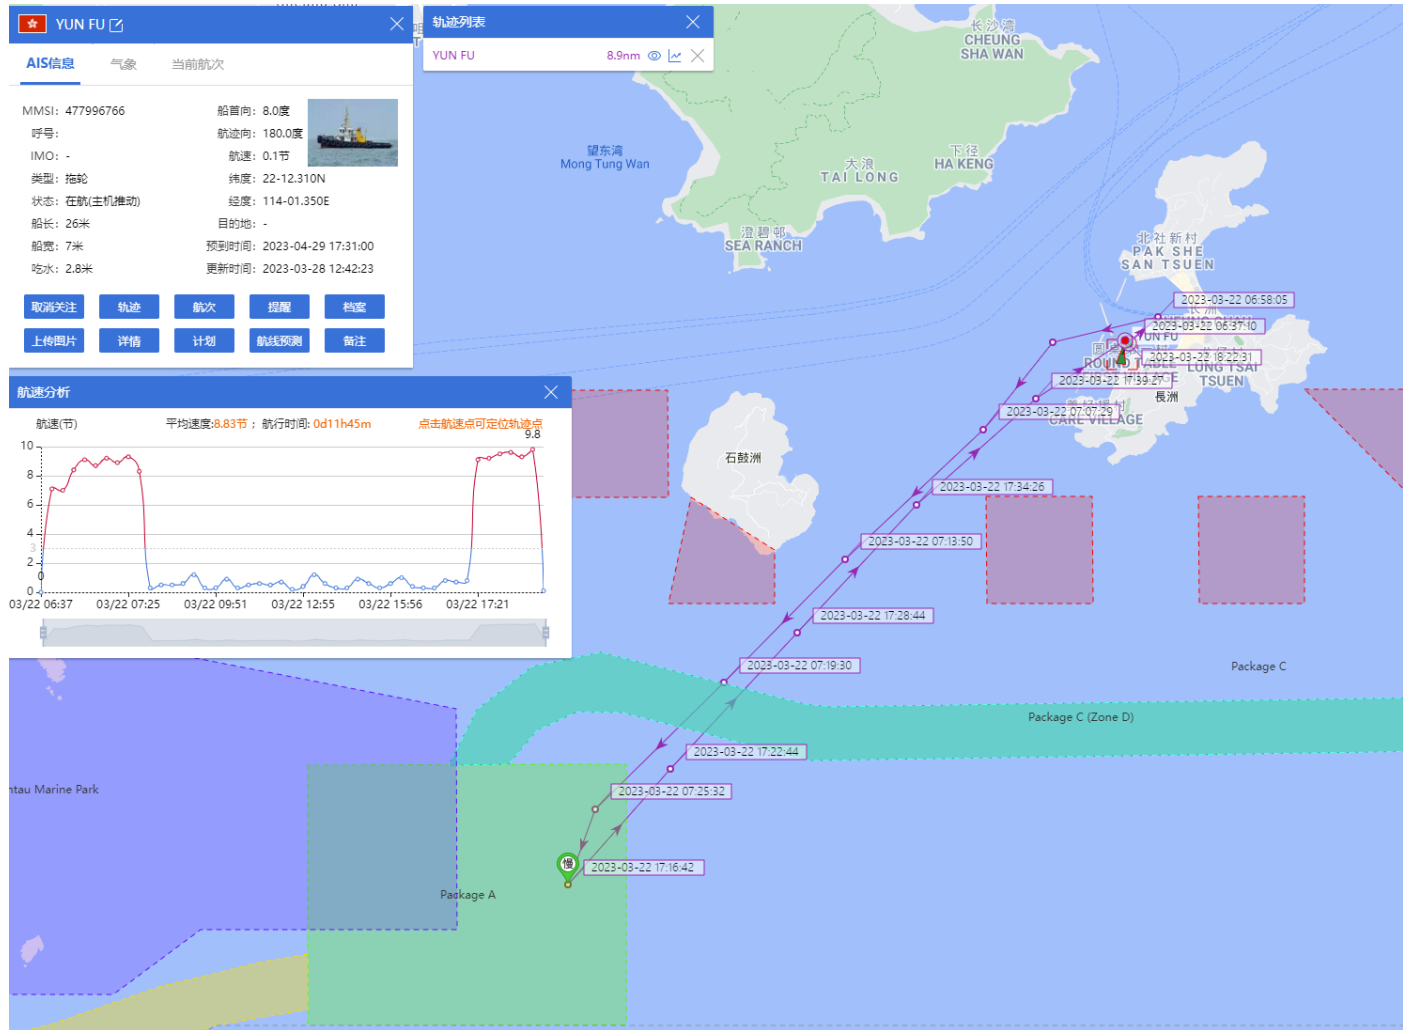

18-03-2023

Yun Fu (Tug Boat) Historical Data Records (19-25 Mar 2023)

19-03-2023

Yun Fu (Tug Boat) Historical Data Records (19-25 Mar 2023)

20-03-2023

Yun Fu (Tug Boat) Historical Data Records (19-25 Mar 2023)

21-03-2023

Yun Fu (Tug Boat) Historical Data Records (19-25 Mar 2023)

22-03-2023

Yun Fu (Tug Boat) Historical Data Records (19-25 Mar 2023)

24-03-2023

Yun Fu (Tug Boat)

Historical Data Records (19-25 Mar 2023)