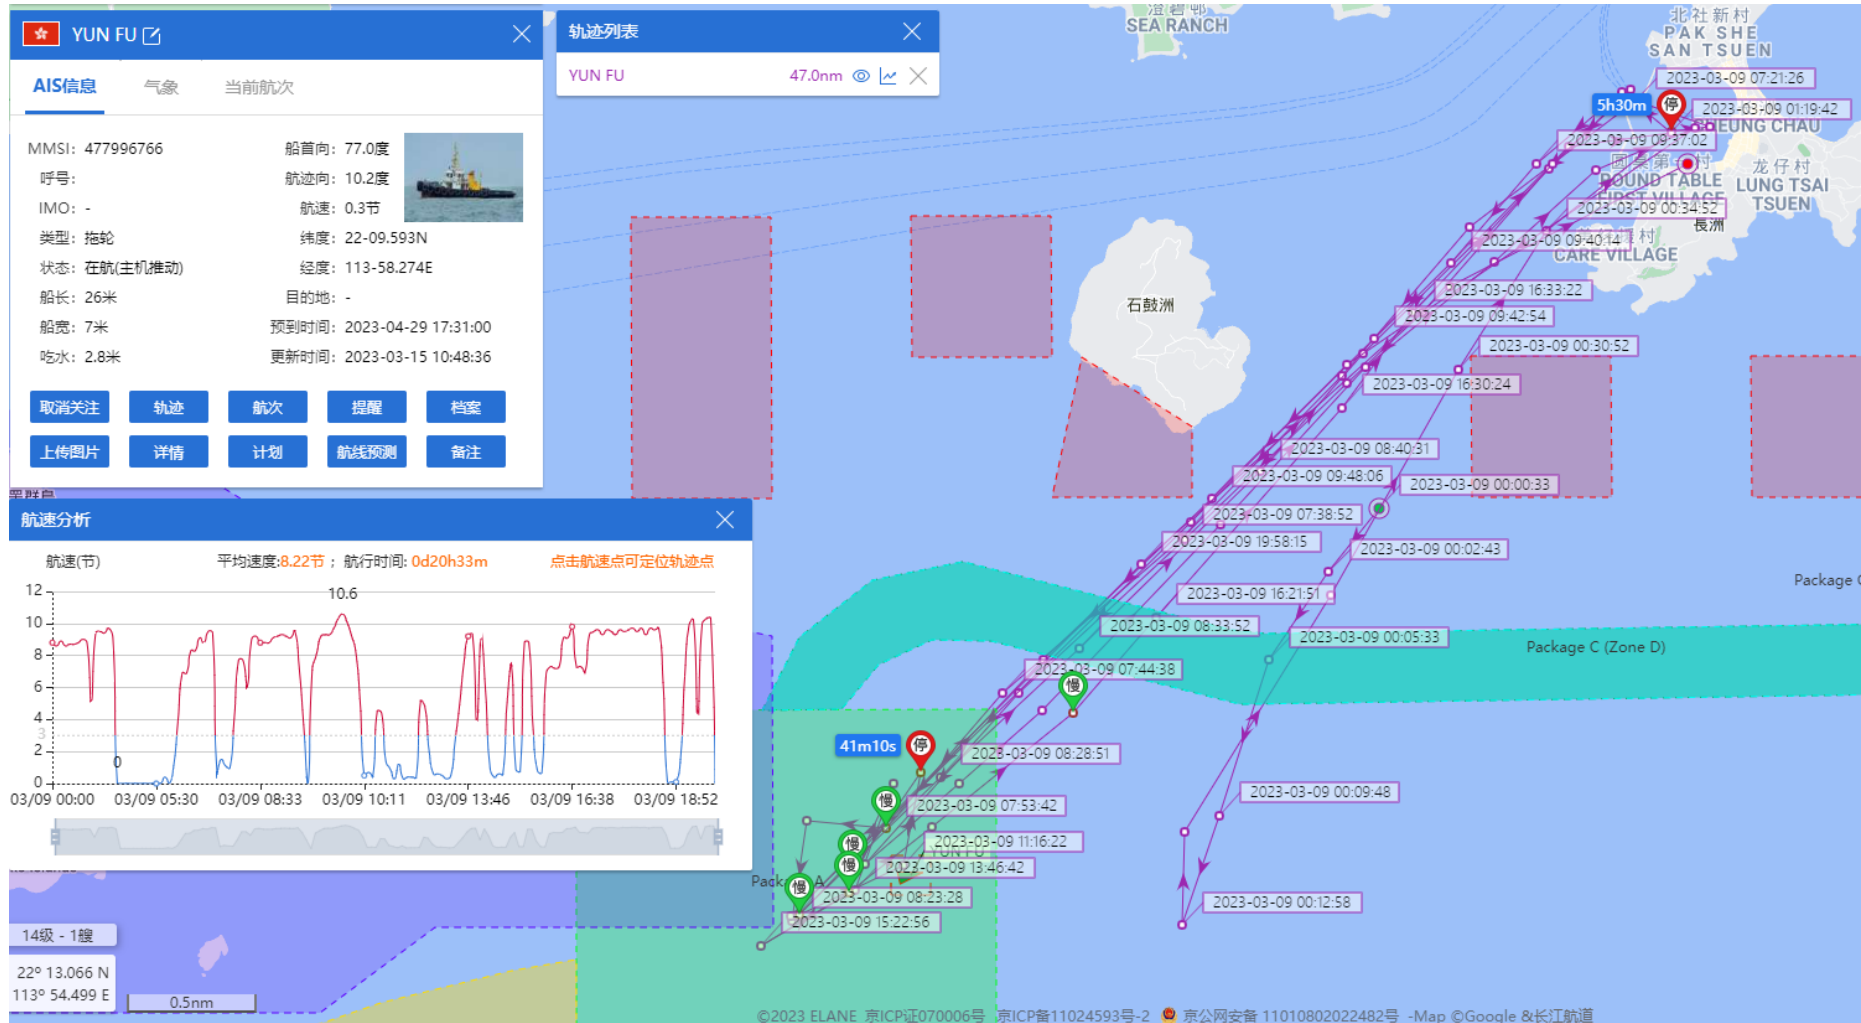

05-03-2023

Yun Fu (Tug Boat)

Historical Data Records (05-11 Mar 2023)

06-03-2023

Yun Fu (Tug Boat)

Historical Data Records (05-11 Mar 2023)

07-03-2023

Yun Fu (Tug Boat) Historical Data Records (05-11 Mar 2023)

08-03-2023

Yun Fu (Tug Boat) Historical Data Records (05-11 Mar 2023)

09-03-2023

Yun Fu (Tug Boat) Historical Data Records (05-11 Mar 2023)

10-03-2023

Yun Fu (Tug Boat) Historical Data Records (05-11 Mar 2023)