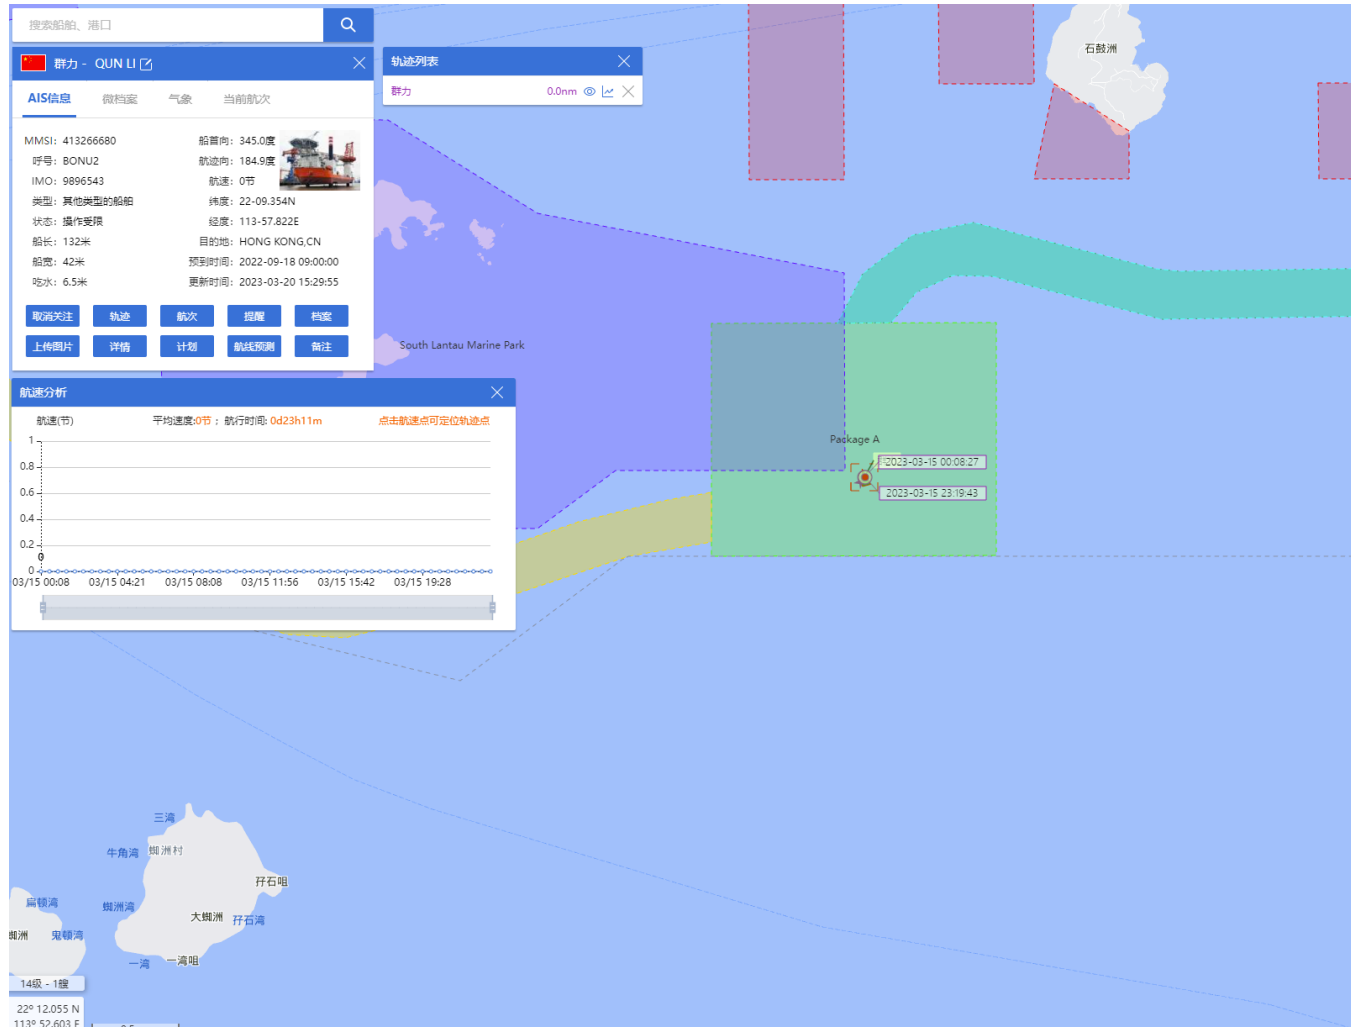

09-03-2023

QUN LI (Special Purpose Vessel) Historical Data Records (05-11 Mar 2023)

10-03-2023

QUN LI (Special Purpose Vessel) Historical Data Records (05-11 Mar 2023)

11-03-2023

QUN LI (Special Purpose Vessel) Historical Data Records (12-18 Mar 2023)

12-03-2023

QUN LI (Special Purpose Vessel) Historical Data Records (12-18 Mar 2023)

13-03-2023

QUN LI (Special Purpose Vessel) Historical Data Records (12-18 Mar 2023)

14-03-2023

QUN LI (Special Purpose Vessel) Historical Data Records (12-18 Mar 2023)

15-03-2023

QUN LI (Special Purpose Vessel) Historical Data Records (12-18 Mar 2023)

16-03-2023

QUN LI (Special Purpose Vessel) Historical Data Records (12-18 Mar 2023)

17-03-2023

QUN LI (Special Purpose Vessel) Historical Data Records (12-18 Mar 2023)