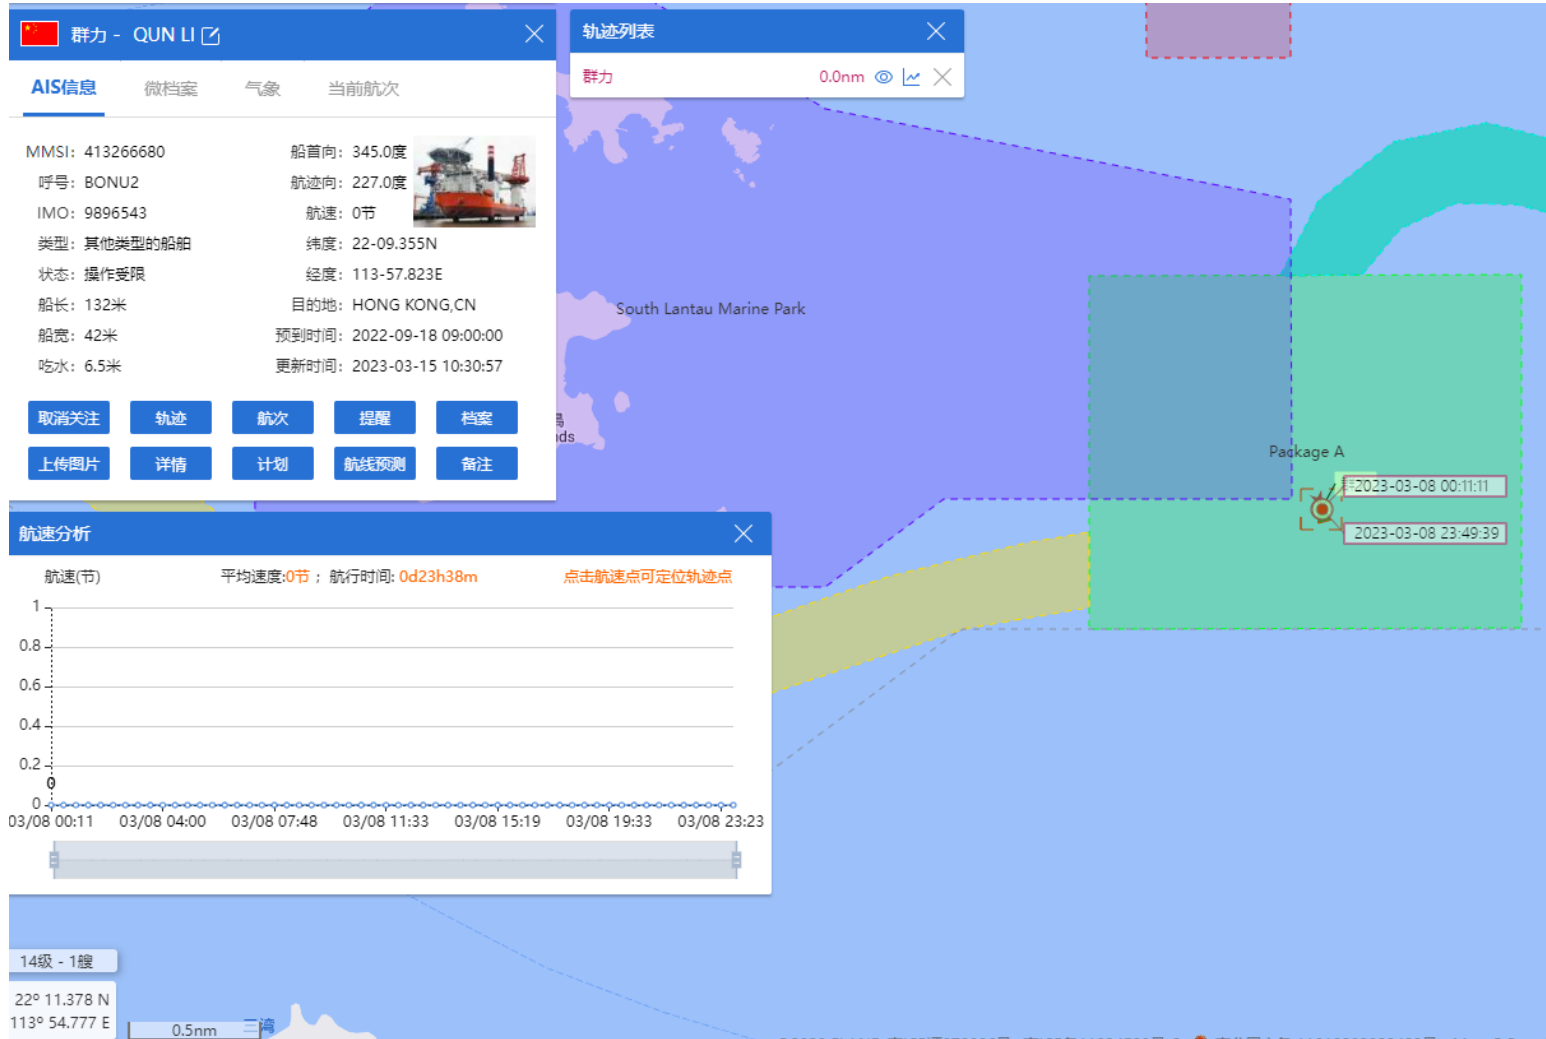

03-03-2023

QUN LI (Special Purpose Vessel) Historical Data Records (01-04 Mar 2023)

04-03-2023

QUN LI (Special Purpose Vessel) Historical Data Records (05-11 Mar 2023)

05-03-2023

QUN LI (Special Purpose Vessel) Historical Data Records (05-11 Mar 2023)

06-03-2023

QUN LI (Special Purpose Vessel) Historical Data Records (05-11 Mar 2023)

07-03-2023

QUN LI (Special Purpose Vessel) Historical Data Records (05-11 Mar 2023)

08-03-2023

QUN LI (Special Purpose Vessel) Historical Data Records (05-11 Mar 2023)

09-03-2023

QUN LI (Special Purpose Vessel) Historical Data Records (05-11 Mar 2023)

10-03-2023

QUN LI (Special Purpose Vessel) Historical Data Records (05-11 Mar 2023)

11-03-2023

QUN LI (Special Purpose Vessel) Historical Data Records (12-18 Mar 2023)