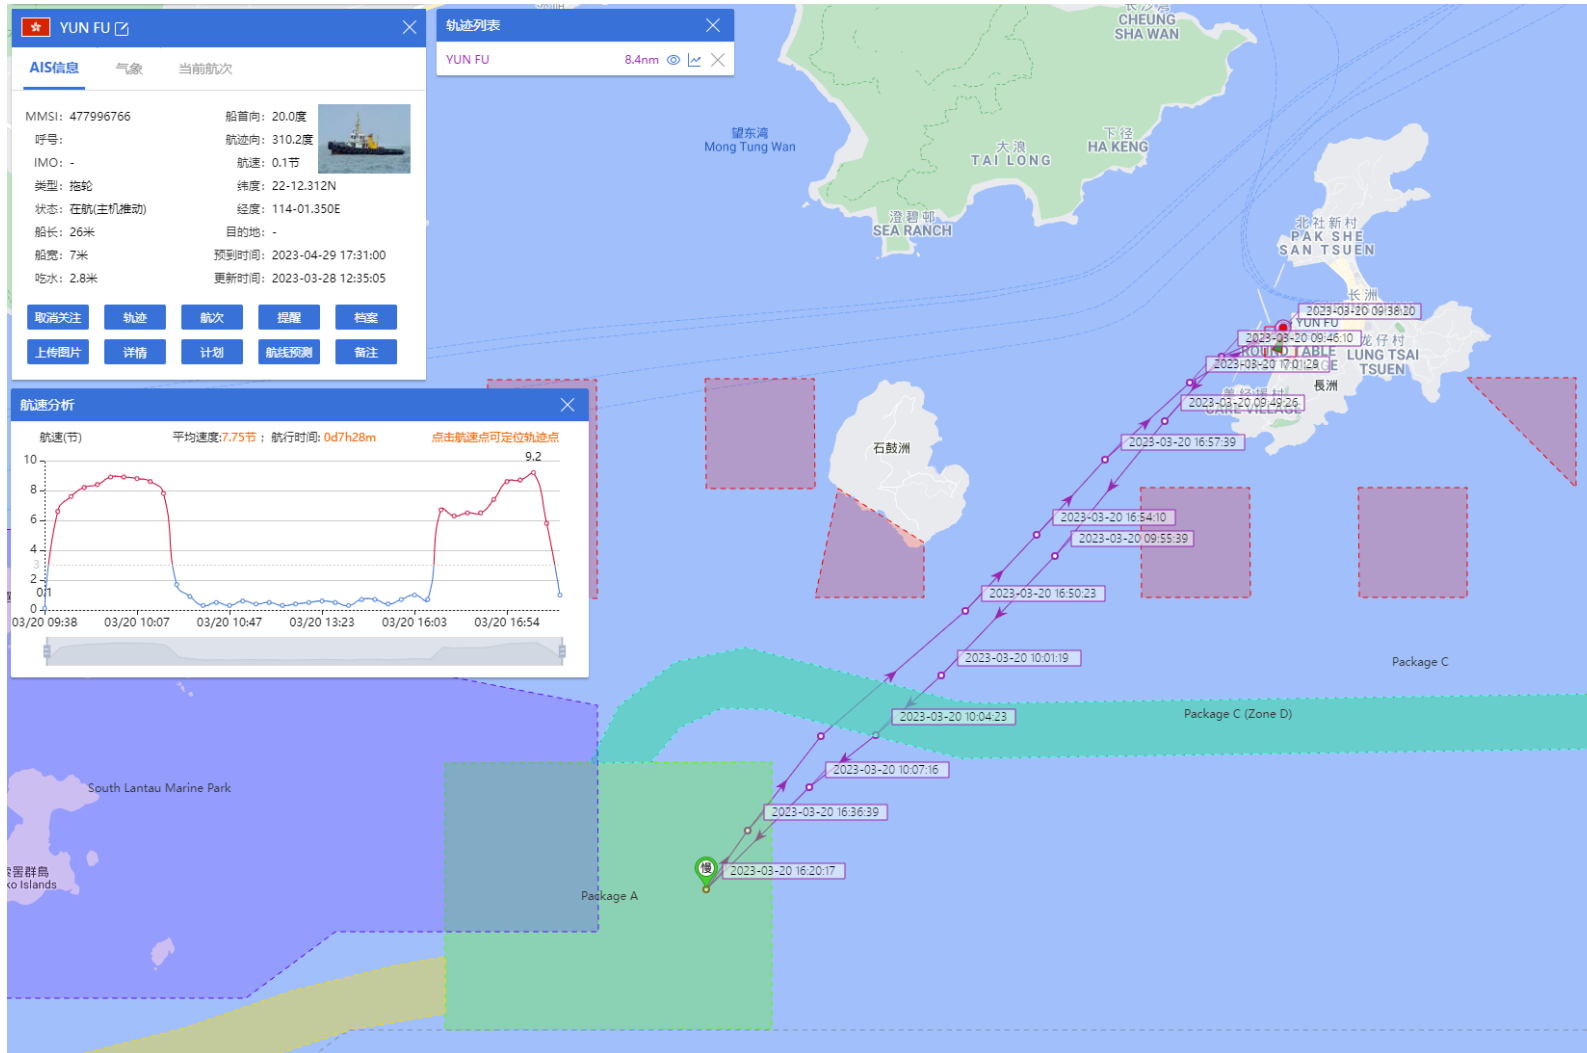

18-03-2023

Yun Fu (Tug Boat) Historical Data Records (19-25 Mar 2023)

19-03-2023

Yun Fu (Tug Boat) Historical Data Records (19-25 Mar 2023)

20-03-2023

Yun Fu (Tug Boat) Historical Data Records (19-25 Mar 2023)

21-03-2023

Yun Fu (Tug Boat) Historical Data Records (19-25 Mar 2023)

22-03-2023

Yun Fu (Tug Boat) Historical Data Records (19-25 Mar 2023)

24-03-2023

Yun Fu (Tug Boat)

Historical Data Records (19-25 Mar 2023)