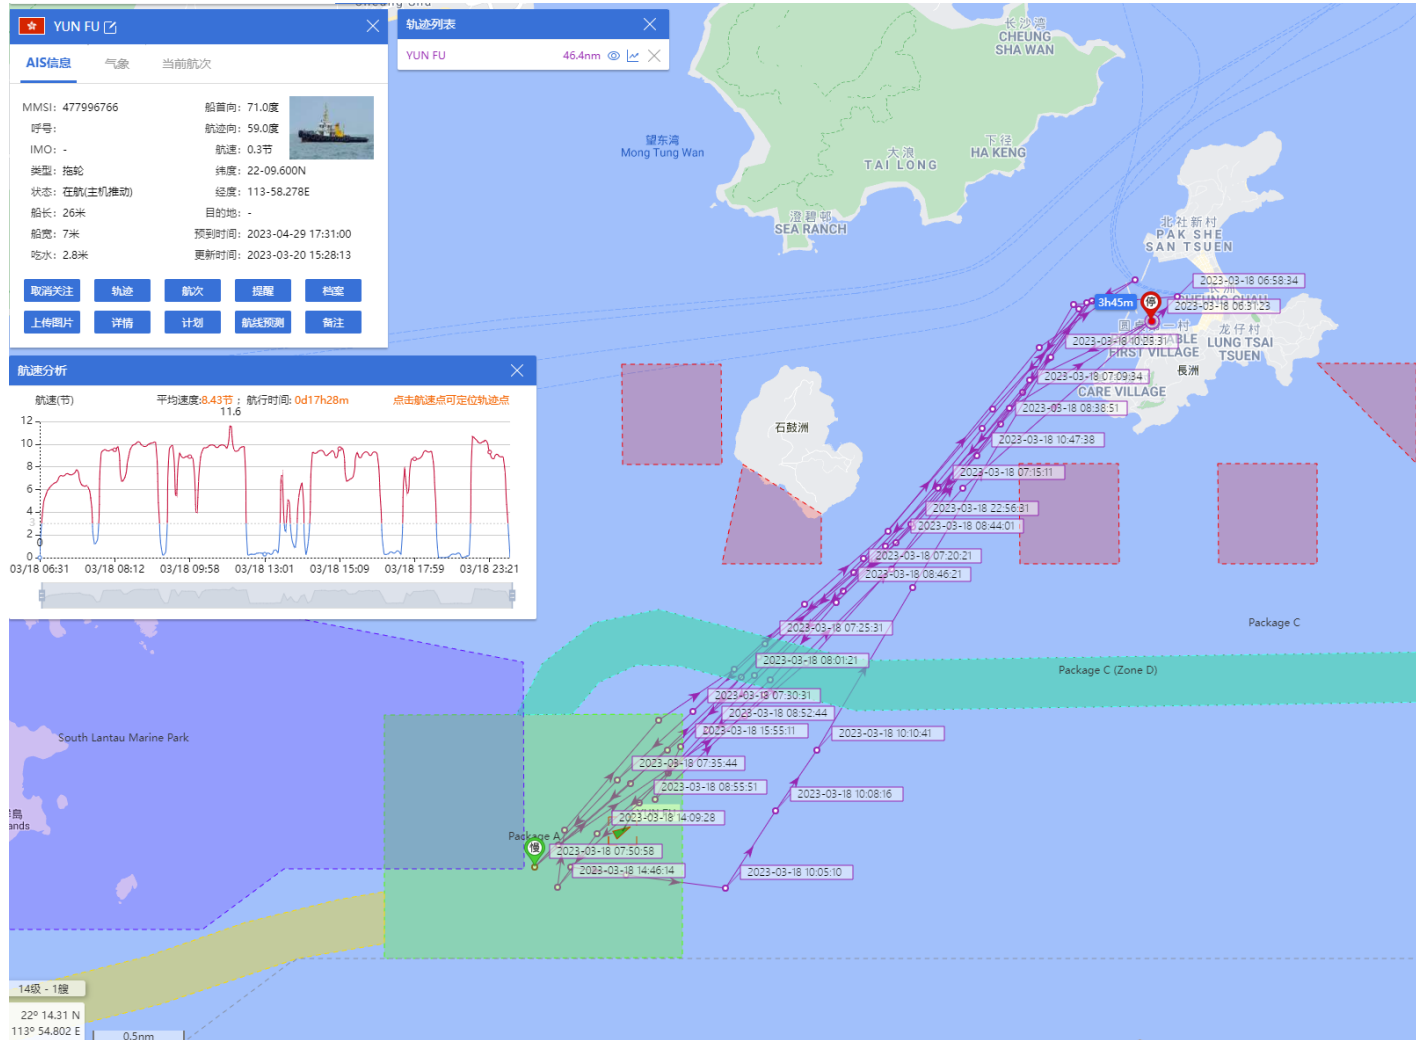

15-03-2023

Yun Fu (Tug Boat) Historical Data Records (12-18 Mar 2023)

16-03-2023

Yun Fu (Tug Boat) Historical Data Records (12-18 Mar 2023)

17-03-2023

Yun Fu (Tug Boat) Historical Data Records (12-18 Mar 2023)

18-03-2023

Yun Fu (Tug Boat) Historical Data Records (19-25 Mar 2023)

19-03-2023

Yun Fu (Tug Boat) Historical Data Records (19-25 Mar 2023)

20-03-2023

Yun Fu (Tug Boat) Historical Data Records (19-25 Mar 2023)