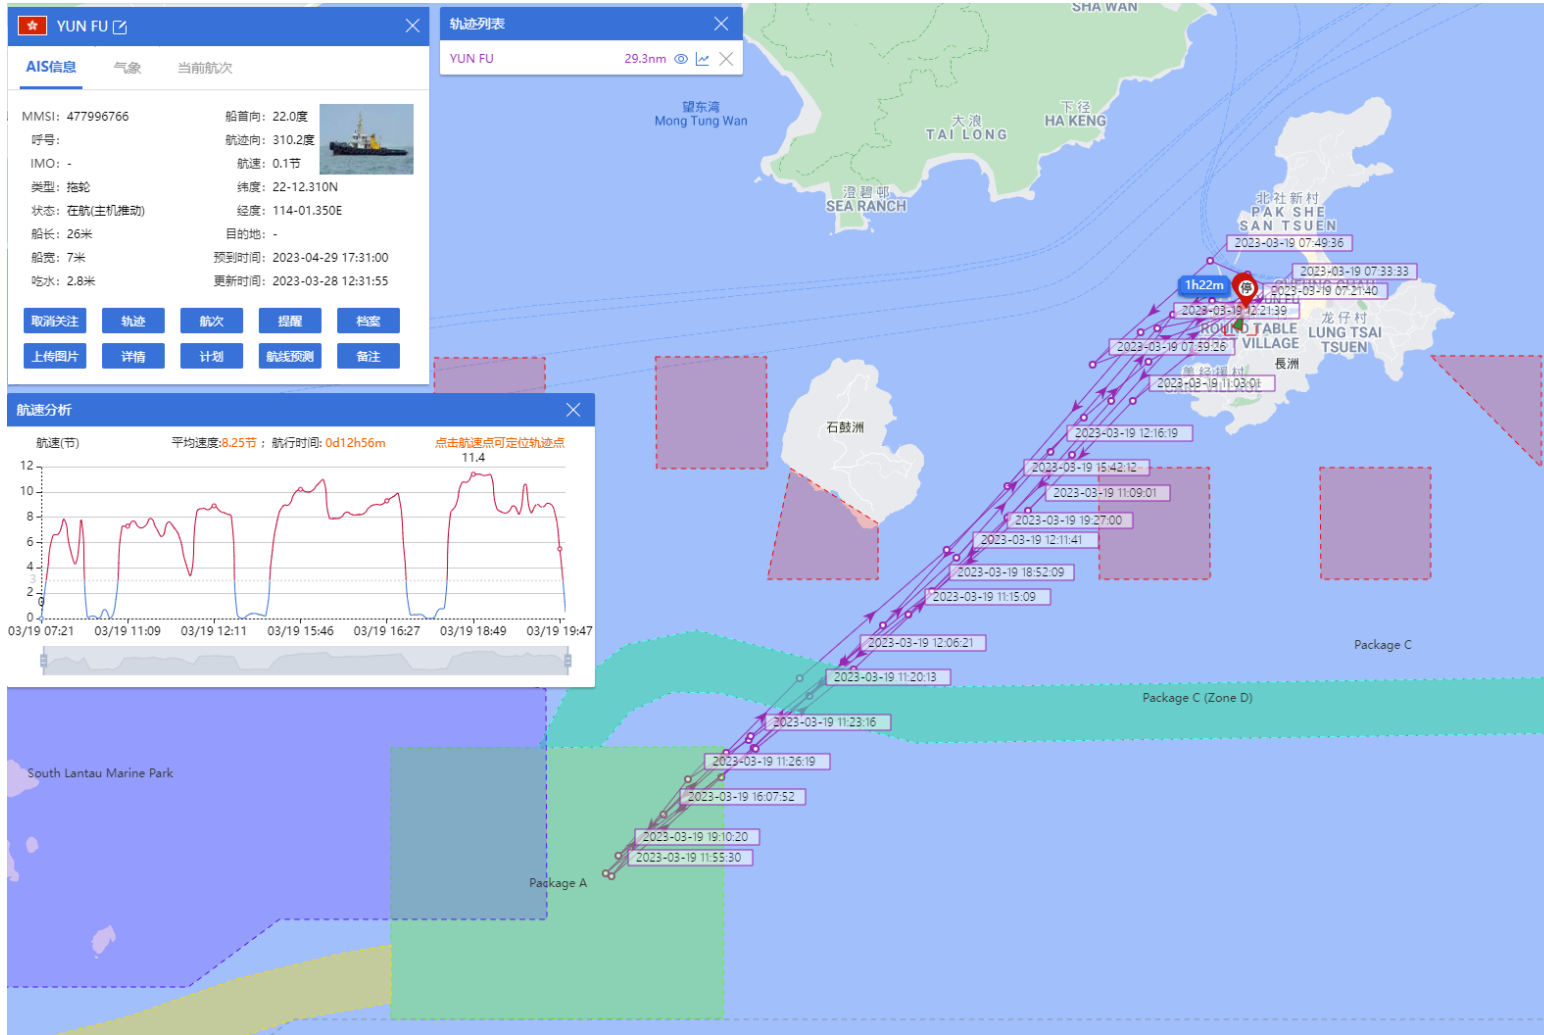

15-03-2023

Yun Fu (Tug Boat) Historical Data Records (12-18 Mar 2023)

16-03-2023

Yun Fu (Tug Boat) Historical Data Records (12-18 Mar 2023)

17-03-2023

Yun Fu (Tug Boat) Historical Data Records (12-18 Mar 2023)

18-03-2023

Yun Fu (Tug Boat) Historical Data Records (19-25 Mar 2023)

19-03-2023

Yun Fu (Tug Boat) Historical Data Records (19-25 Mar 2023)

20-03-2023

Yun Fu (Tug Boat) Historical Data Records (19-25 Mar 2023)