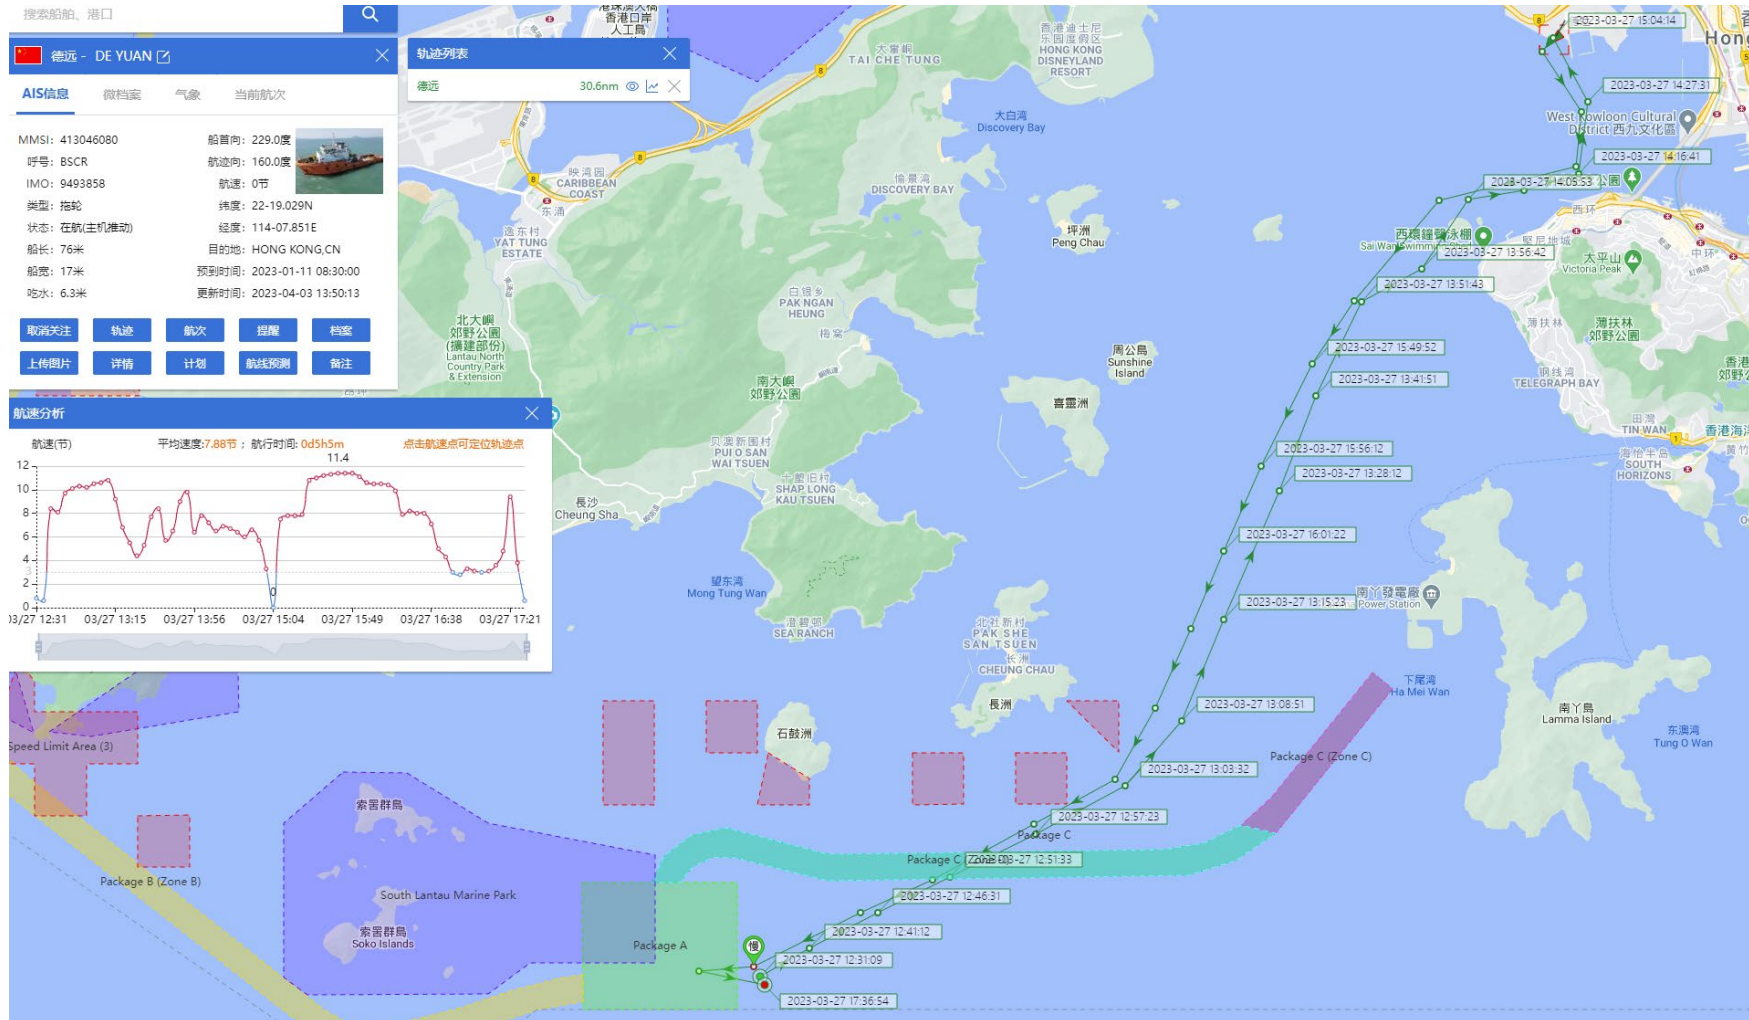

12-03-2023

DE YUAN (Special Purpose Vessel) Historical Data Records (12-18 Mar 2023)

13-03-2023

DE YUAN (Special Purpose Vessel) Historical Data Records (12-18 Mar 2023)

16-03-2023

DE YUAN (Special Purpose Vessel) Historical Data Records (12-18 Mar 2023)

17-03-2023

DE YUAN (Special Purpose Vessel) Historical Data Records (19-25 Mar 2023)

20-03-2023

DE YUAN (Special Purpose Vessel) Historical Data Records (26-31 Mar 2023)

27-03-2023

DE YUAN (Special Purpose Vessel) Historical Data Records (26-31 Mar 2023)

30-03-2023

DE YUAN (Special Purpose Vessel) Historical Data Records (26-31 Mar 2023)

31-03-2023

Yun Fu (Tug Boat) Historical Data Records (01-04 Mar 2023)

01-03-2023

Yun Fu (Tug Boat) Historical Data Records (01-04 Mar 2023)