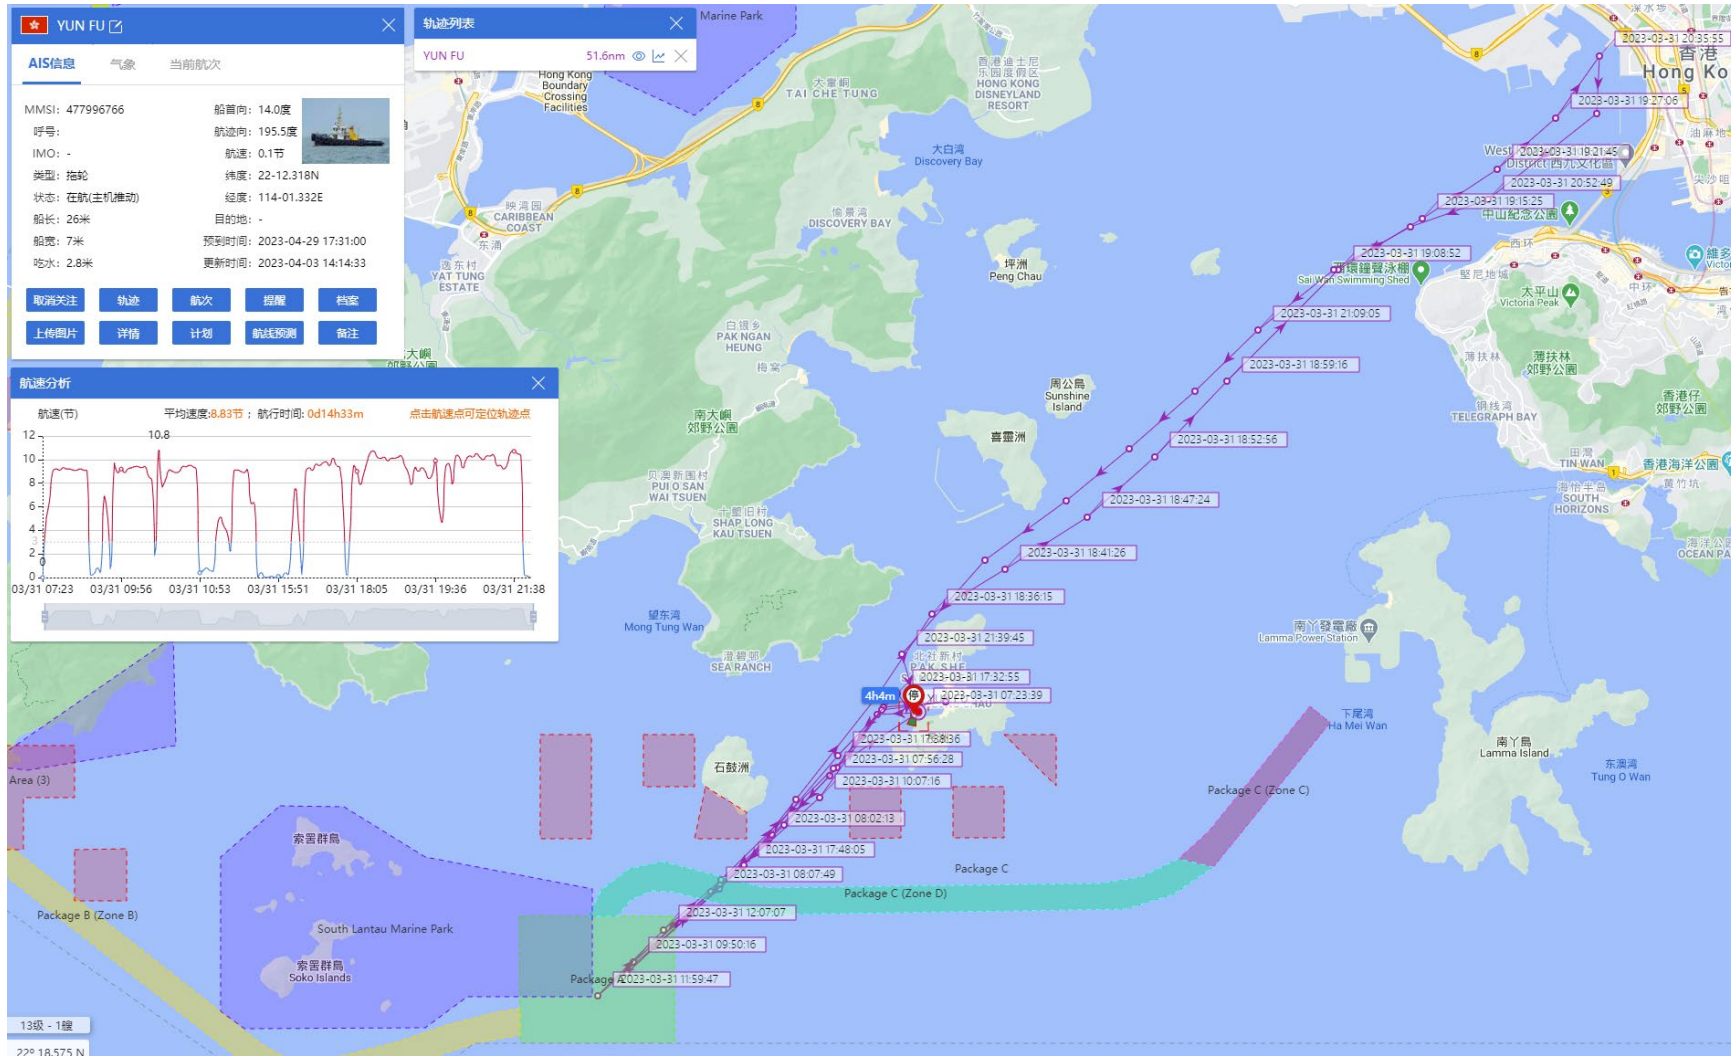

25-03-2023

Yun Fu (Tug Boat)

Historical Data Records (26-31 Mar 2023)

26-03-2023

Yun Fu (Tug Boat)

Historical Data Records (26-31 Mar 2023)

27-03-2023

Yun Fu (Tug Boat) Historical Data Records (26-31 Mar 2023)

28-03-2023

Yun Fu (Tug Boat) Historical Data Records (26-31 Mar 2023)

29-03-2023

Yun Fu (Tug Boat) Historical Data Records (26-31 Mar 2023)

30-03-2023

Yun Fu (Tug Boat) Historical Data Records (26-31 Mar 2023)

31-03-2023

QUN LI (Special Purpose Vessel) Historical Data Records (01-04 Mar 2023)

01-03-2023

QUN LI (Special Purpose Vessel) Historical Data Records (01-04 Mar 2023)

02-03-2023

QUN LI (Special Purpose Vessel) Historical Data Records (01-04 Mar 2023)