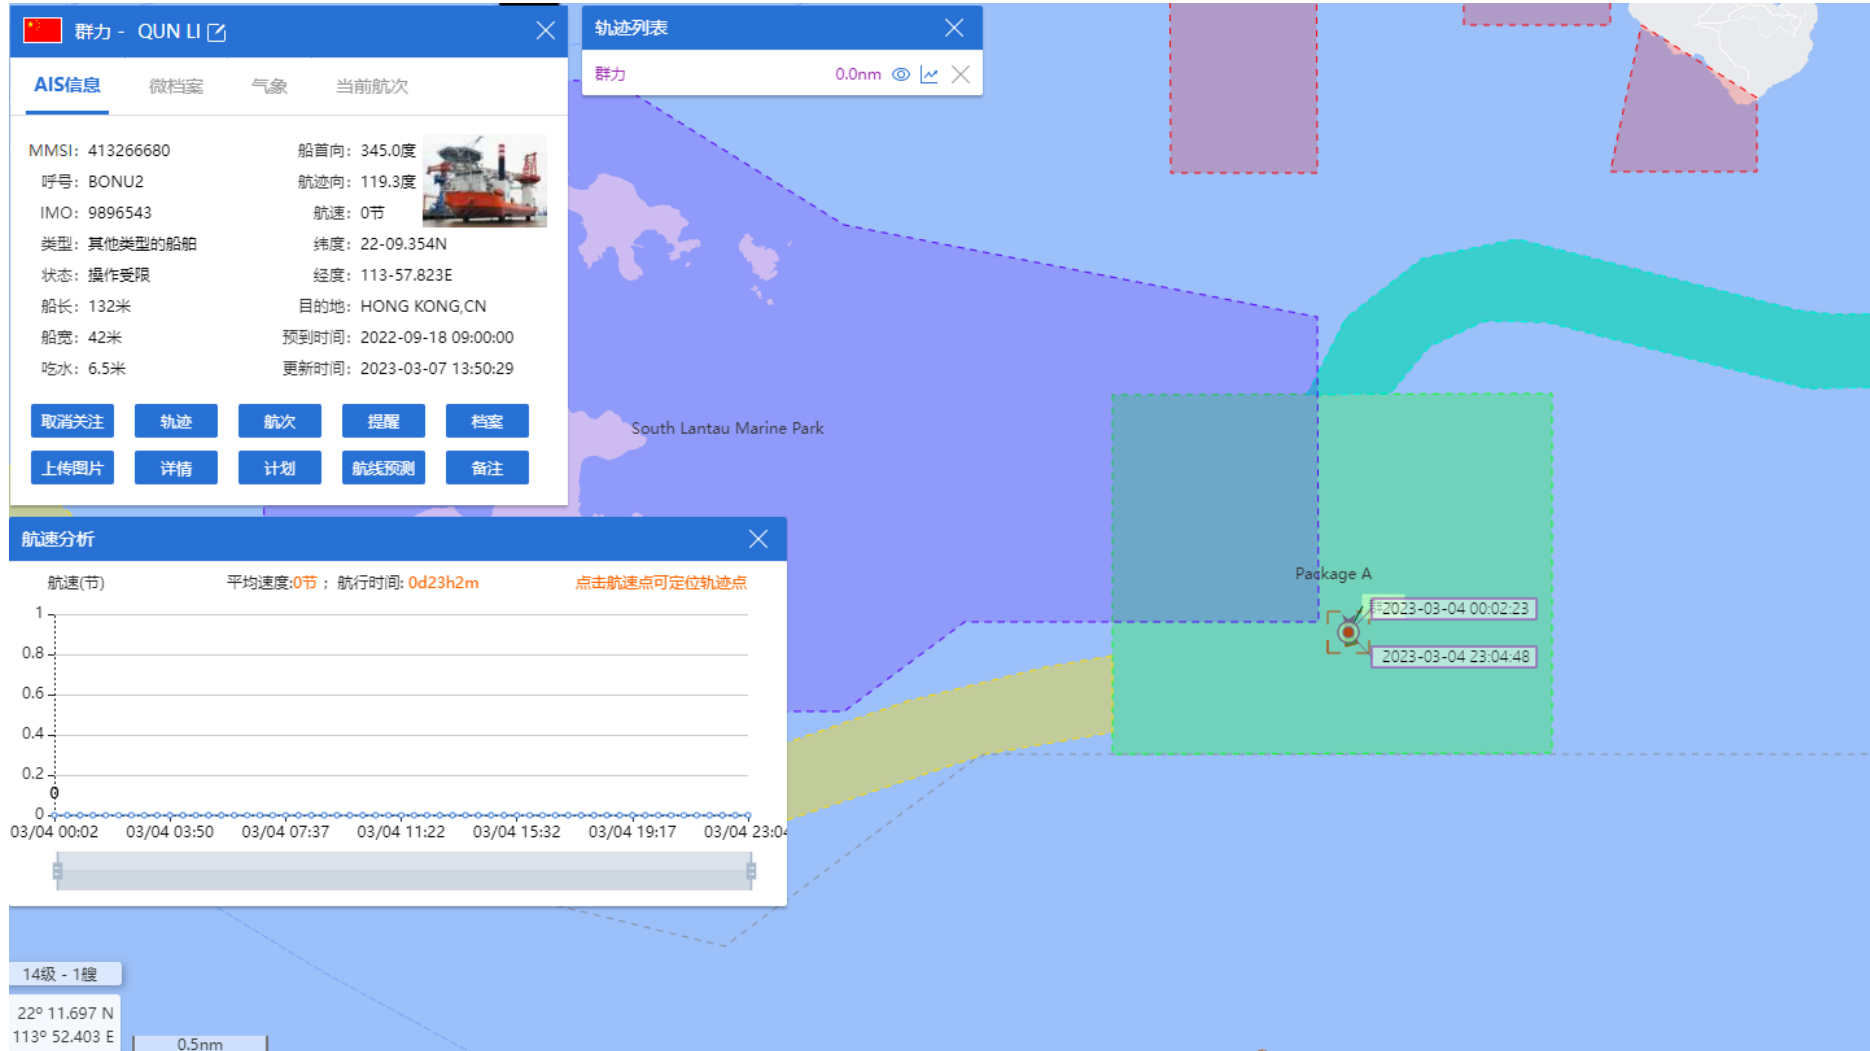

31-03-2023

QUN LI (Special Purpose Vessel) Historical Data Records (01-04 Mar 2023)

01-03-2023

QUN LI (Special Purpose Vessel) Historical Data Records (01-04 Mar 2023)

02-03-2023

QUN LI (Special Purpose Vessel) Historical Data Records (01-04 Mar 2023)

03-03-2023

QUN LI (Special Purpose Vessel) Historical Data Records (01-04 Mar 2023)

04-03-2023

QUN LI (Special Purpose Vessel) Historical Data Records (05-11 Mar 2023)

05-03-2023

QUN LI (Special Purpose Vessel) Historical Data Records (05-11 Mar 2023)