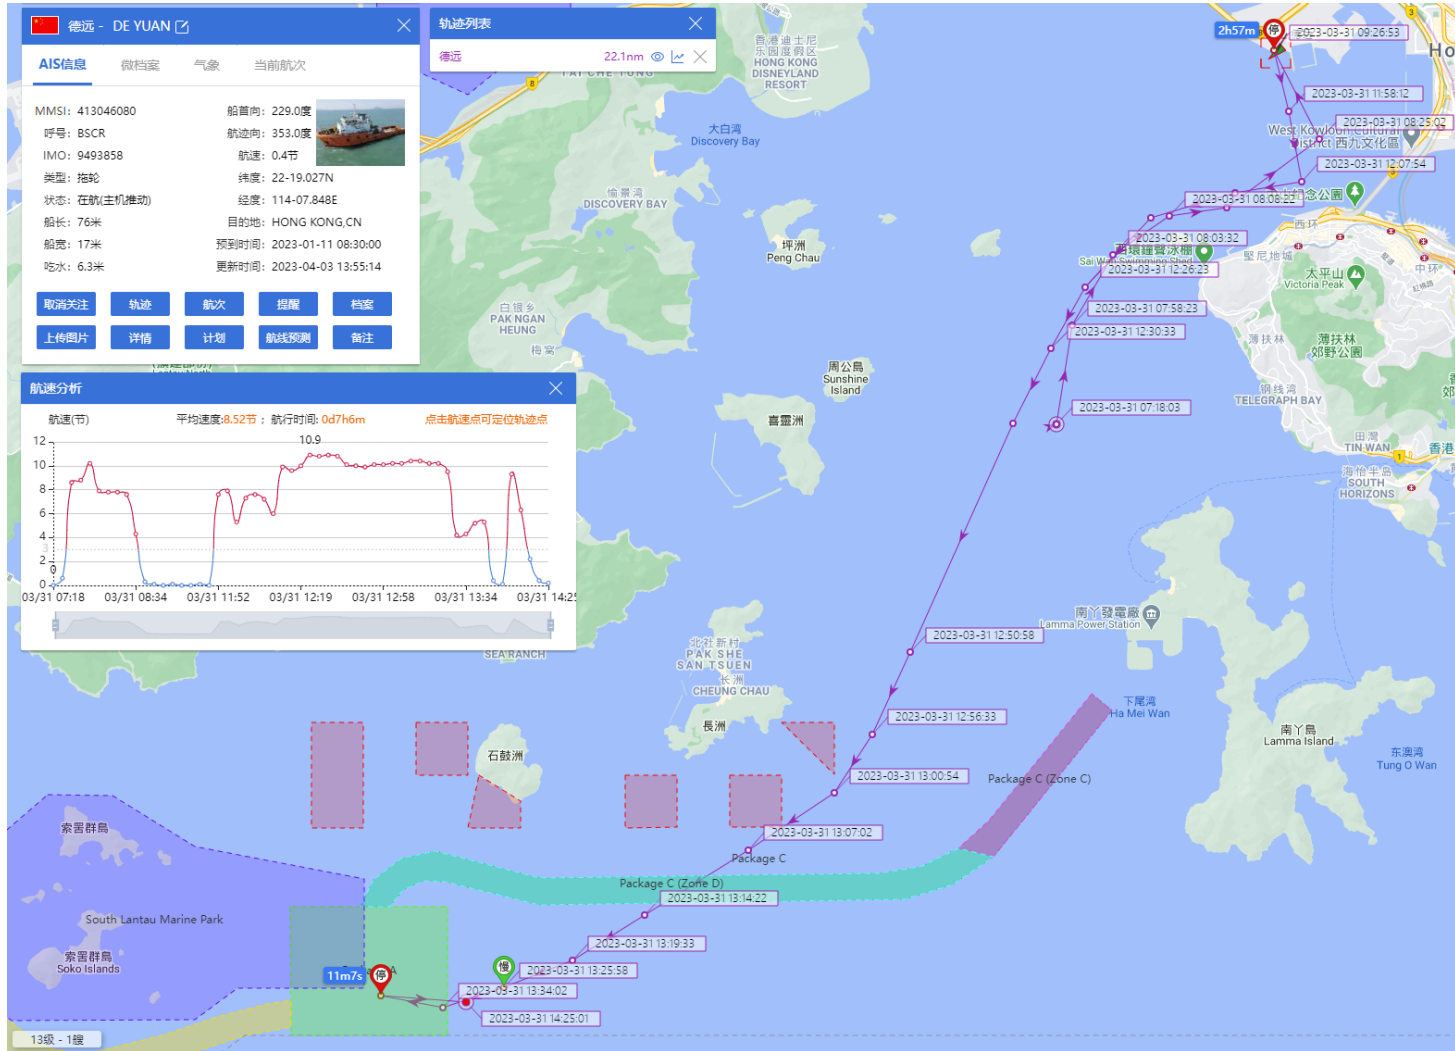

12-03-2023

DE YUAN (Special Purpose Vessel) Historical Data Records (12-18 Mar 2023)

13-03-2023

DE YUAN (Special Purpose Vessel) Historical Data Records (12-18 Mar 2023)

16-03-2023

DE YUAN (Special Purpose Vessel) Historical Data Records (12-18 Mar 2023)

17-03-2023

DE YUAN (Special Purpose Vessel) Historical Data Records (19-25 Mar 2023)

20-03-2023

DE YUAN (Special Purpose Vessel) Historical Data Records (26-31 Mar 2023)

27-03-2023

DE YUAN (Special Purpose Vessel) Historical Data Records (26-31 Mar 2023)

30-03-2023

DE YUAN (Special Purpose Vessel) Historical Data Records (26-31 Mar 2023)

31-03-2023

Yun Fu (Tug Boat) Historical Data Records (01-04 Mar 2023)

01-03-2023

Yun Fu (Tug Boat) Historical Data Records (01-04 Mar 2023)