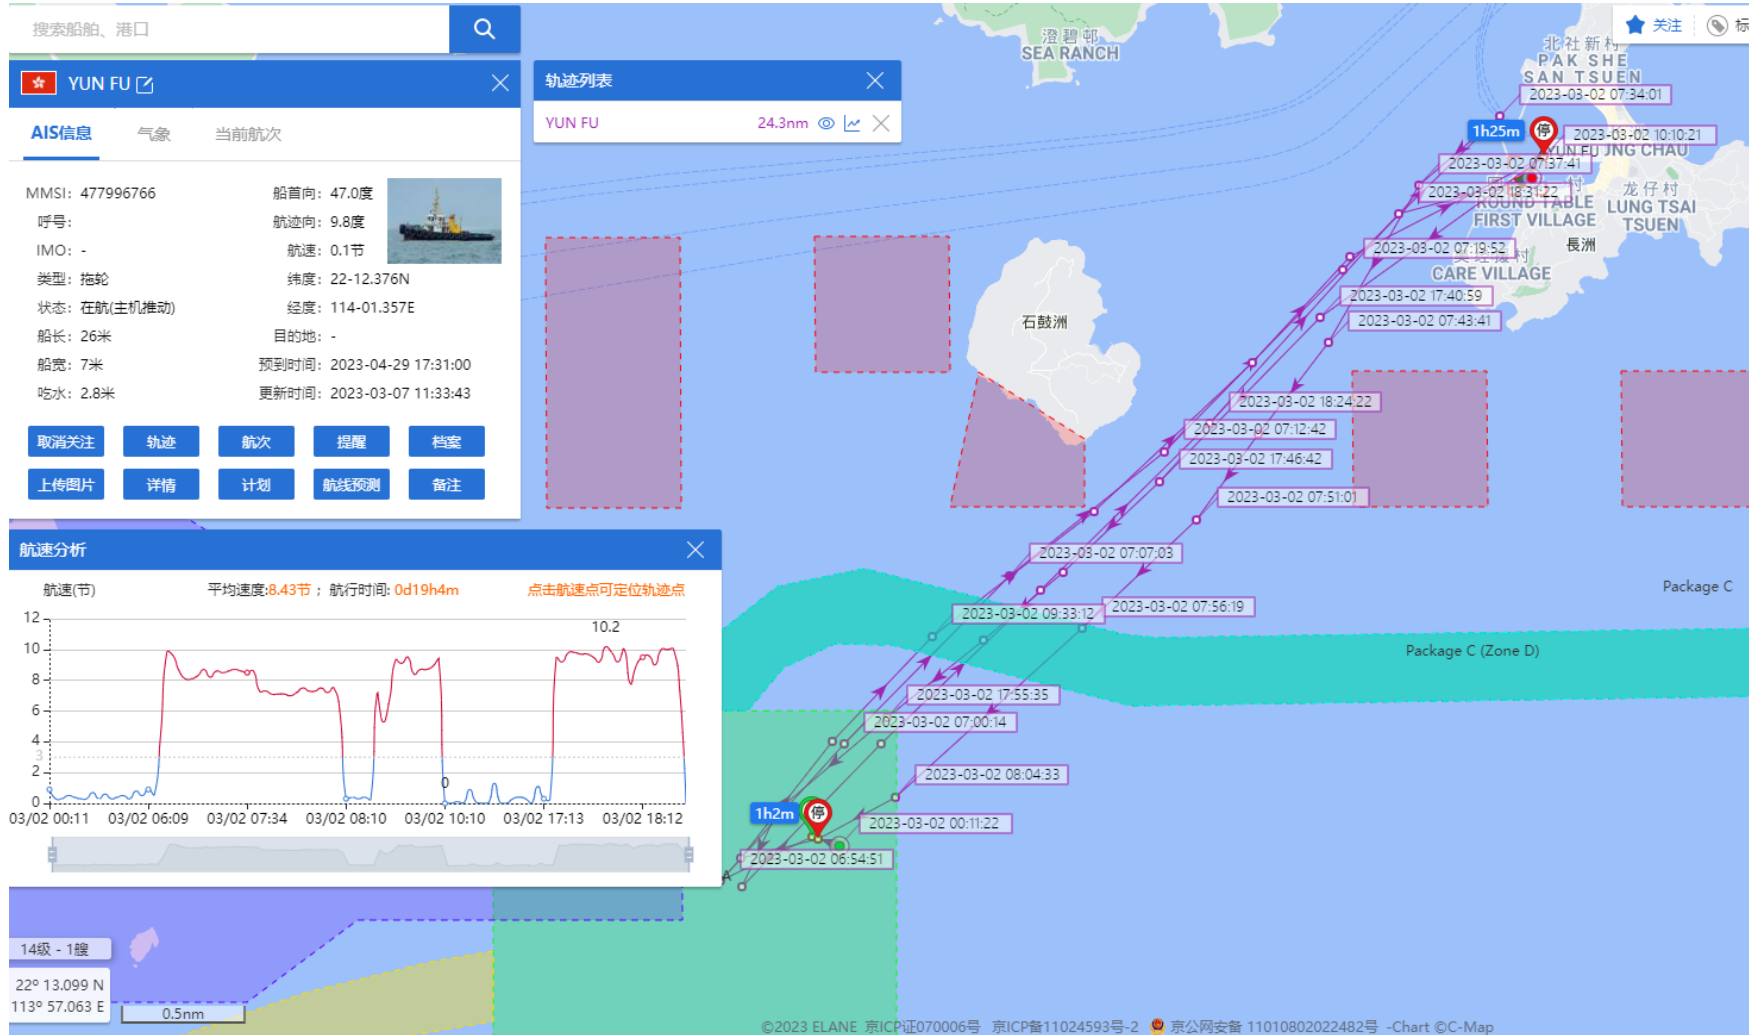

17-03-2023

DE YUAN (Special Purpose Vessel) Historical Data Records (19-25 Mar 2023)

20-03-2023

DE YUAN (Special Purpose Vessel) Historical Data Records (26-31 Mar 2023)

27-03-2023

DE YUAN (Special Purpose Vessel) Historical Data Records (26-31 Mar 2023)

30-03-2023

DE YUAN (Special Purpose Vessel) Historical Data Records (26-31 Mar 2023)

31-03-2023

Yun Fu (Tug Boat) Historical Data Records (01-04 Mar 2023)

01-03-2023

Yun Fu (Tug Boat) Historical Data Records (01-04 Mar 2023)

02-03-2023

Yun Fu (Tug Boat) Historical Data Records (01-04 Mar 2023)

03-03-2023

Yun Fu (Tug Boat) Historical Data Records (01-04 Mar 2023)

04-03-2023

Yun Fu (Tug Boat) Historical Data Records (05-11 Mar 2023)