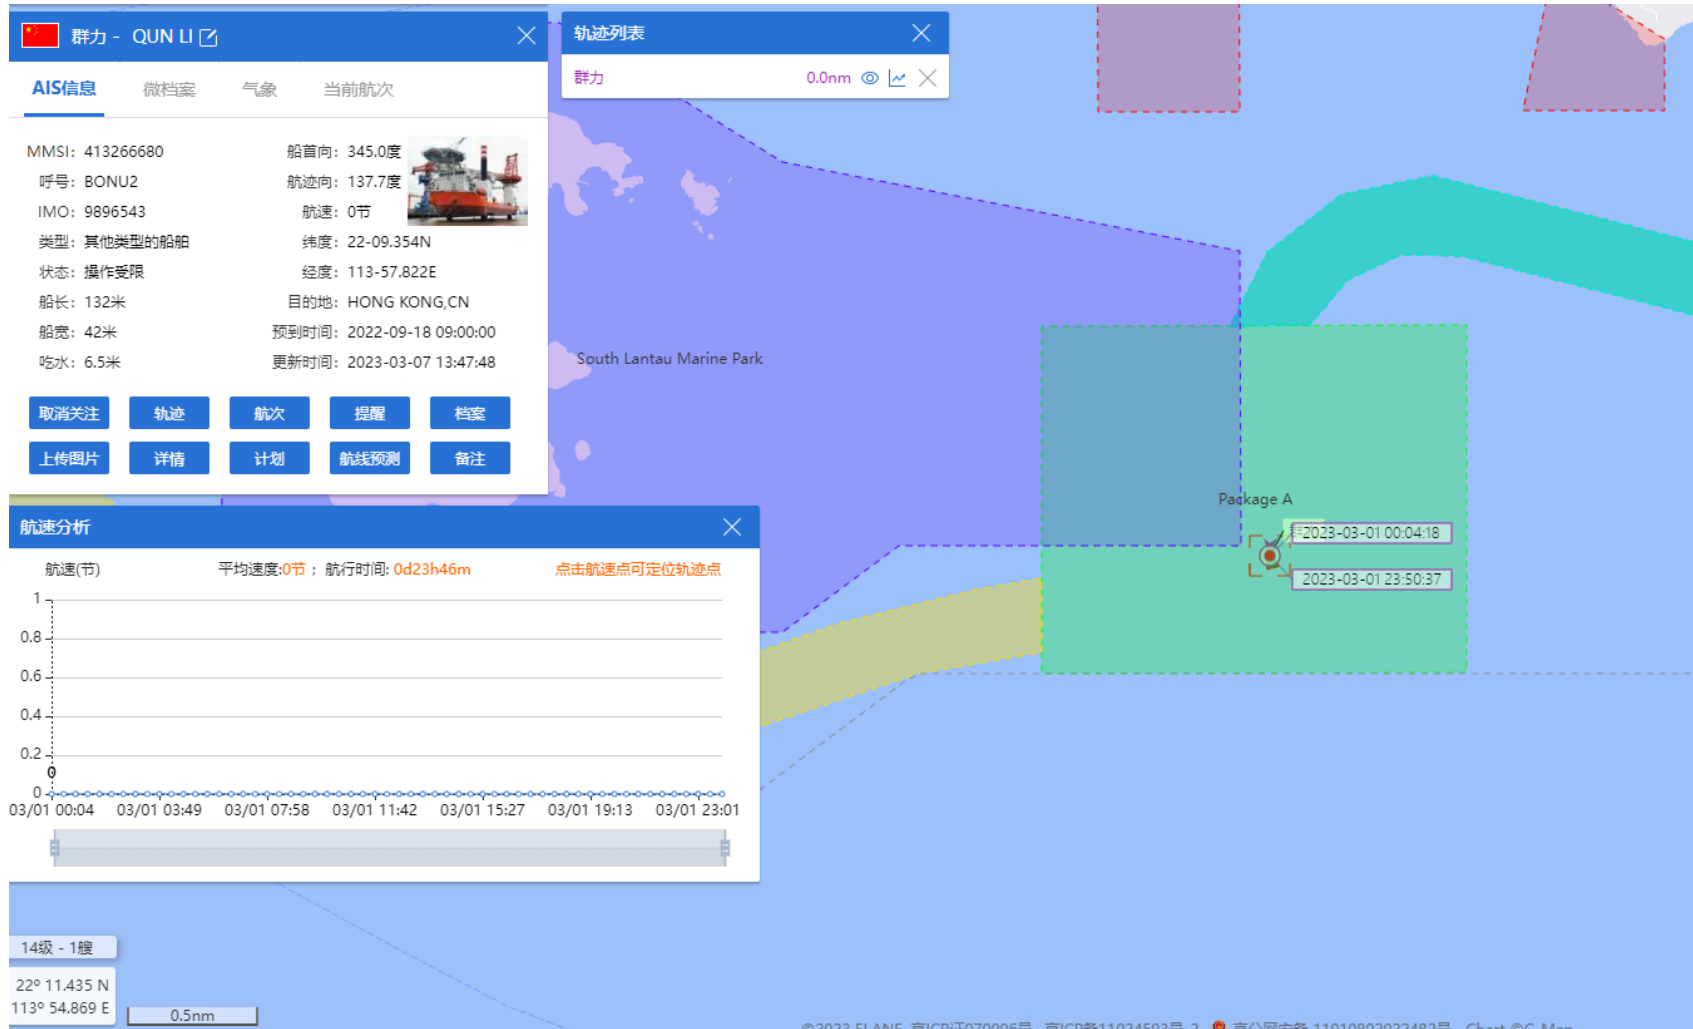

28-03-2023

Yun Fu (Tug Boat) Historical Data Records (26-31 Mar 2023)

29-03-2023

Yun Fu (Tug Boat) Historical Data Records (26-31 Mar 2023)

30-03-2023

Yun Fu (Tug Boat) Historical Data Records (26-31 Mar 2023)

31-03-2023

QUN LI (Special Purpose Vessel) Historical Data Records (01-04 Mar 2023)

01-03-2023

QUN LI (Special Purpose Vessel) Historical Data Records (01-04 Mar 2023)

02-03-2023

QUN LI (Special Purpose Vessel) Historical Data Records (01-04 Mar 2023)