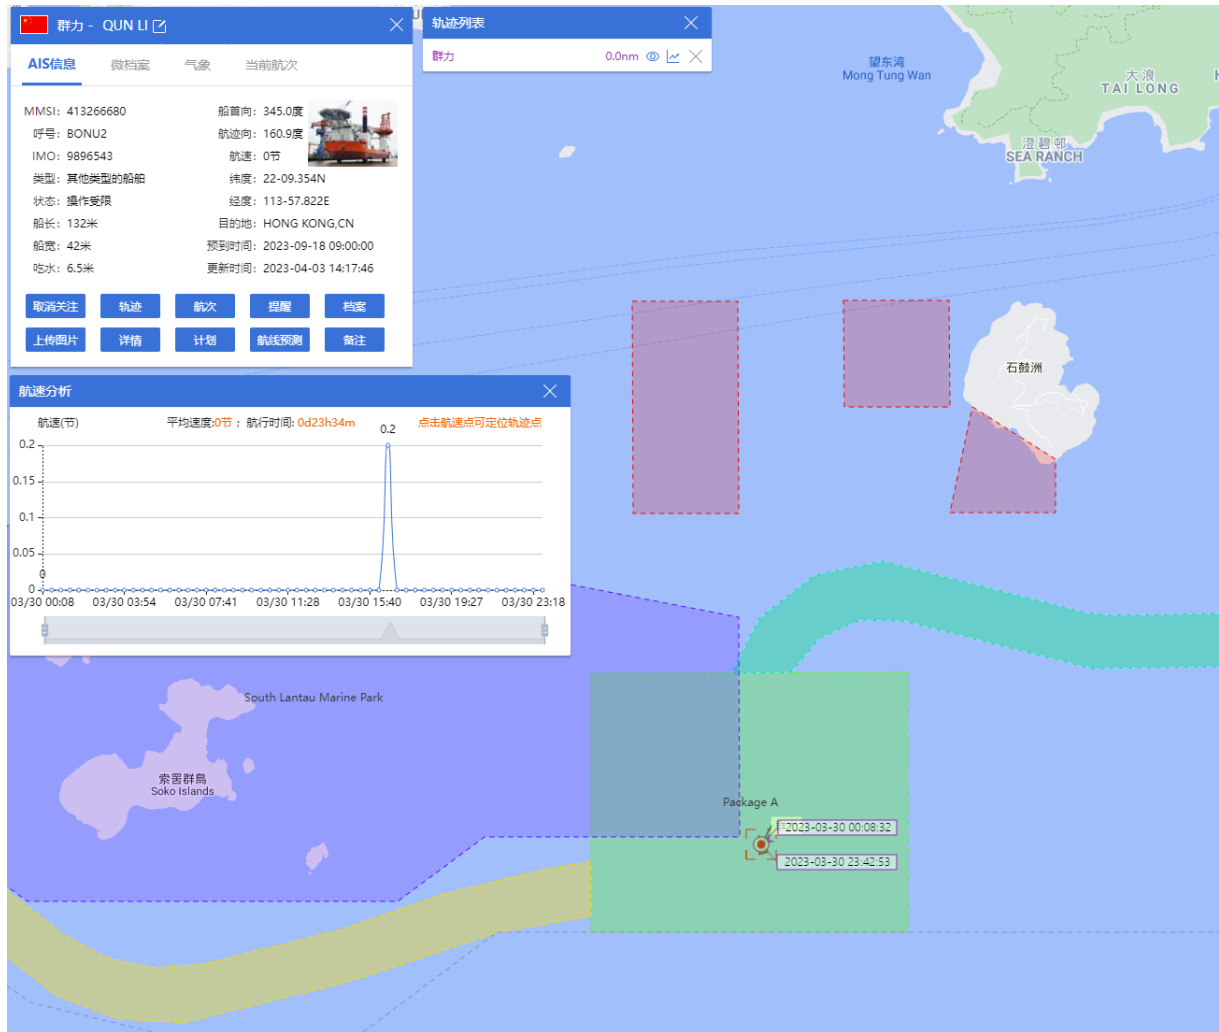

21-03-2023

QUN LI (Special Purpose Vessel) Historical Data Records (19-25 Mar 2023)

22-03-2023

QUN LI (Special Purpose Vessel) Historical Data Records (19-25 Mar 2023)

23-03-2023

QUN LI (Special Purpose Vessel) Historical Data Records (19-25 Mar 2023)

24-03-2023

QUN LI (Special Purpose Vessel) Historical Data Records (19-25 Mar 2023)

25-03-2023

QUN LI (Special Purpose Vessel) Historical Data Records (26-31 Mar 2023)

26-03-2023

QUN LI (Special Purpose Vessel) Historical Data Records (26-31 Mar 2023)

27-03-2023

QUN LI (Special Purpose Vessel) Historical Data Records (26-31 Mar 2023)

28-03-2023

QUN LI (Special Purpose Vessel) Historical Data Records (26-31 Mar 2023)

29-03-2023

QUN LI (Special Purpose Vessel) Historical Data Records (26-31 Mar 2023)

30-03-2023

QUN LI (Special Purpose Vessel) Historical Data Records (26-31 Mar 2023)

31-03-2023