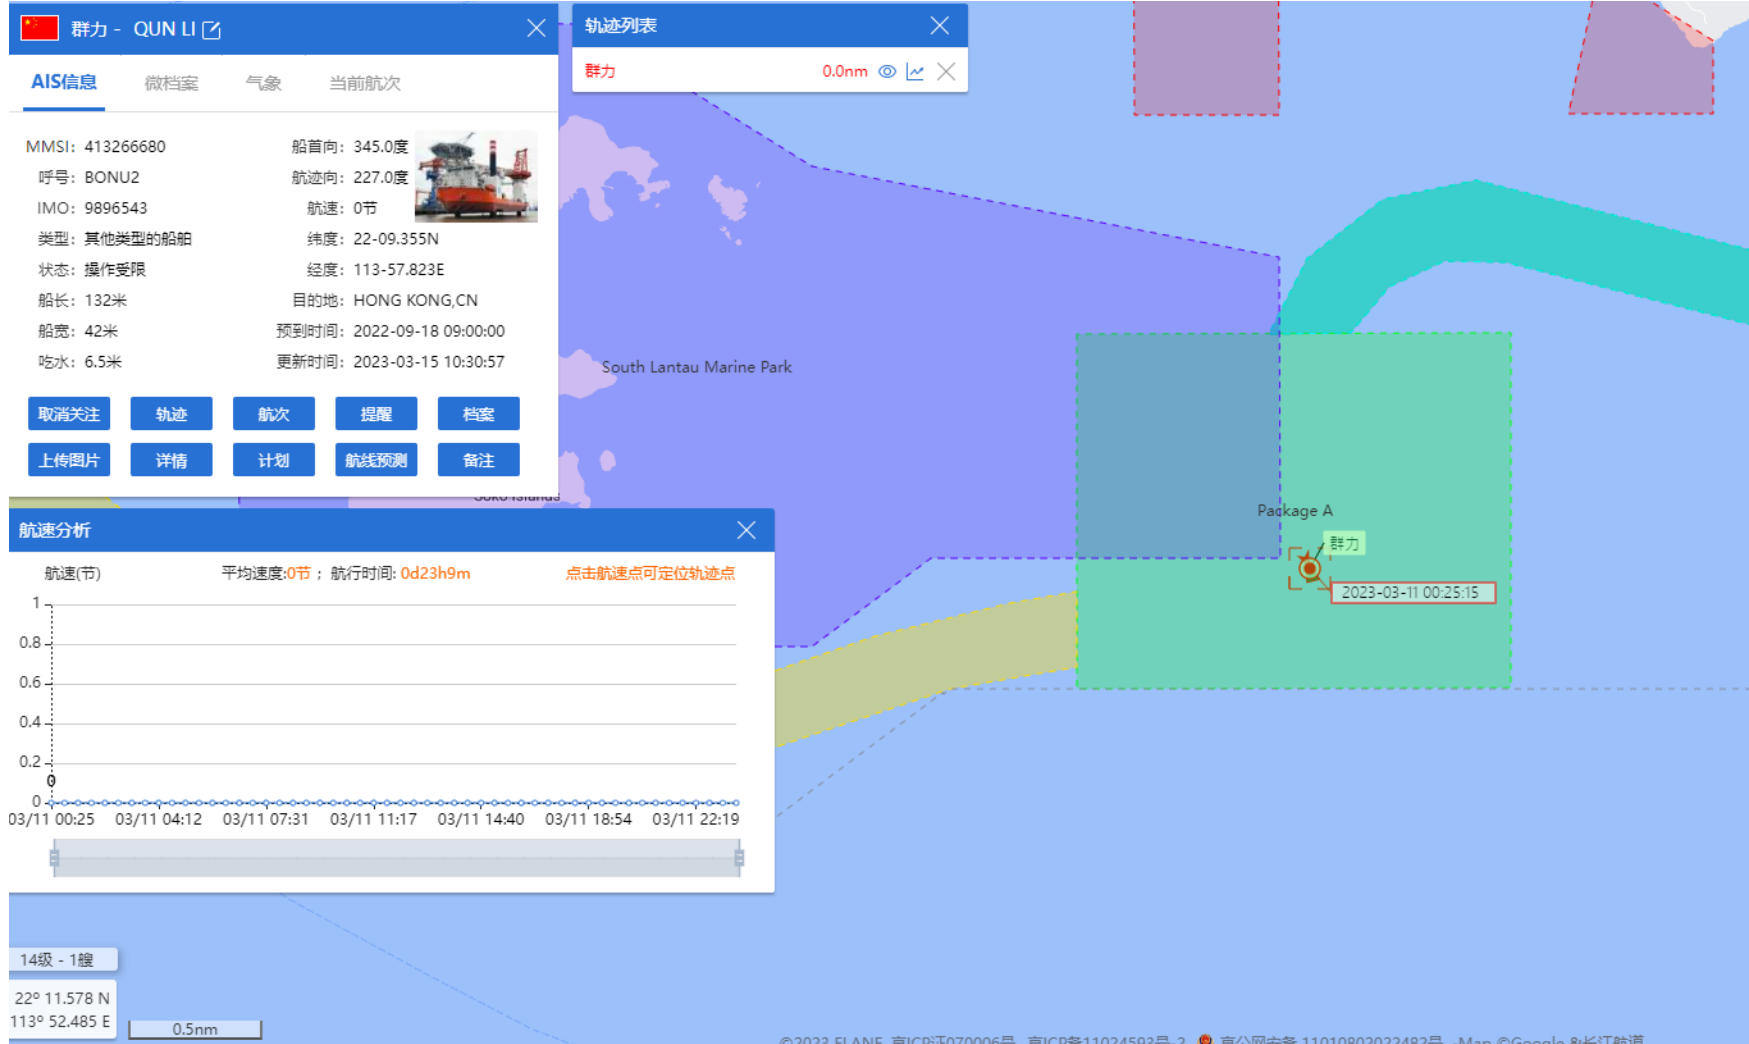

06-03-2023

QUN LI (Special Purpose Vessel) Historical Data Records (05-11 Mar 2023)

07-03-2023

QUN LI (Special Purpose Vessel) Historical Data Records (05-11 Mar 2023)

08-03-2023

QUN LI (Special Purpose Vessel) Historical Data Records (05-11 Mar 2023)

09-03-2023

QUN LI (Special Purpose Vessel) Historical Data Records (05-11 Mar 2023)

10-03-2023

QUN LI (Special Purpose Vessel) Historical Data Records (05-11 Mar 2023)

11-03-2023

QUN LI (Special Purpose Vessel) Historical Data Records (12-18 Mar 2023)

12-03-2023

QUN LI (Special Purpose Vessel) Historical Data Records (12-18 Mar 2023)

13-03-2023

QUN LI (Special Purpose Vessel) Historical Data Records (12-18 Mar 2023)

14-03-2023

QUN LI (Special Purpose Vessel) Historical Data Records (12-18 Mar 2023)