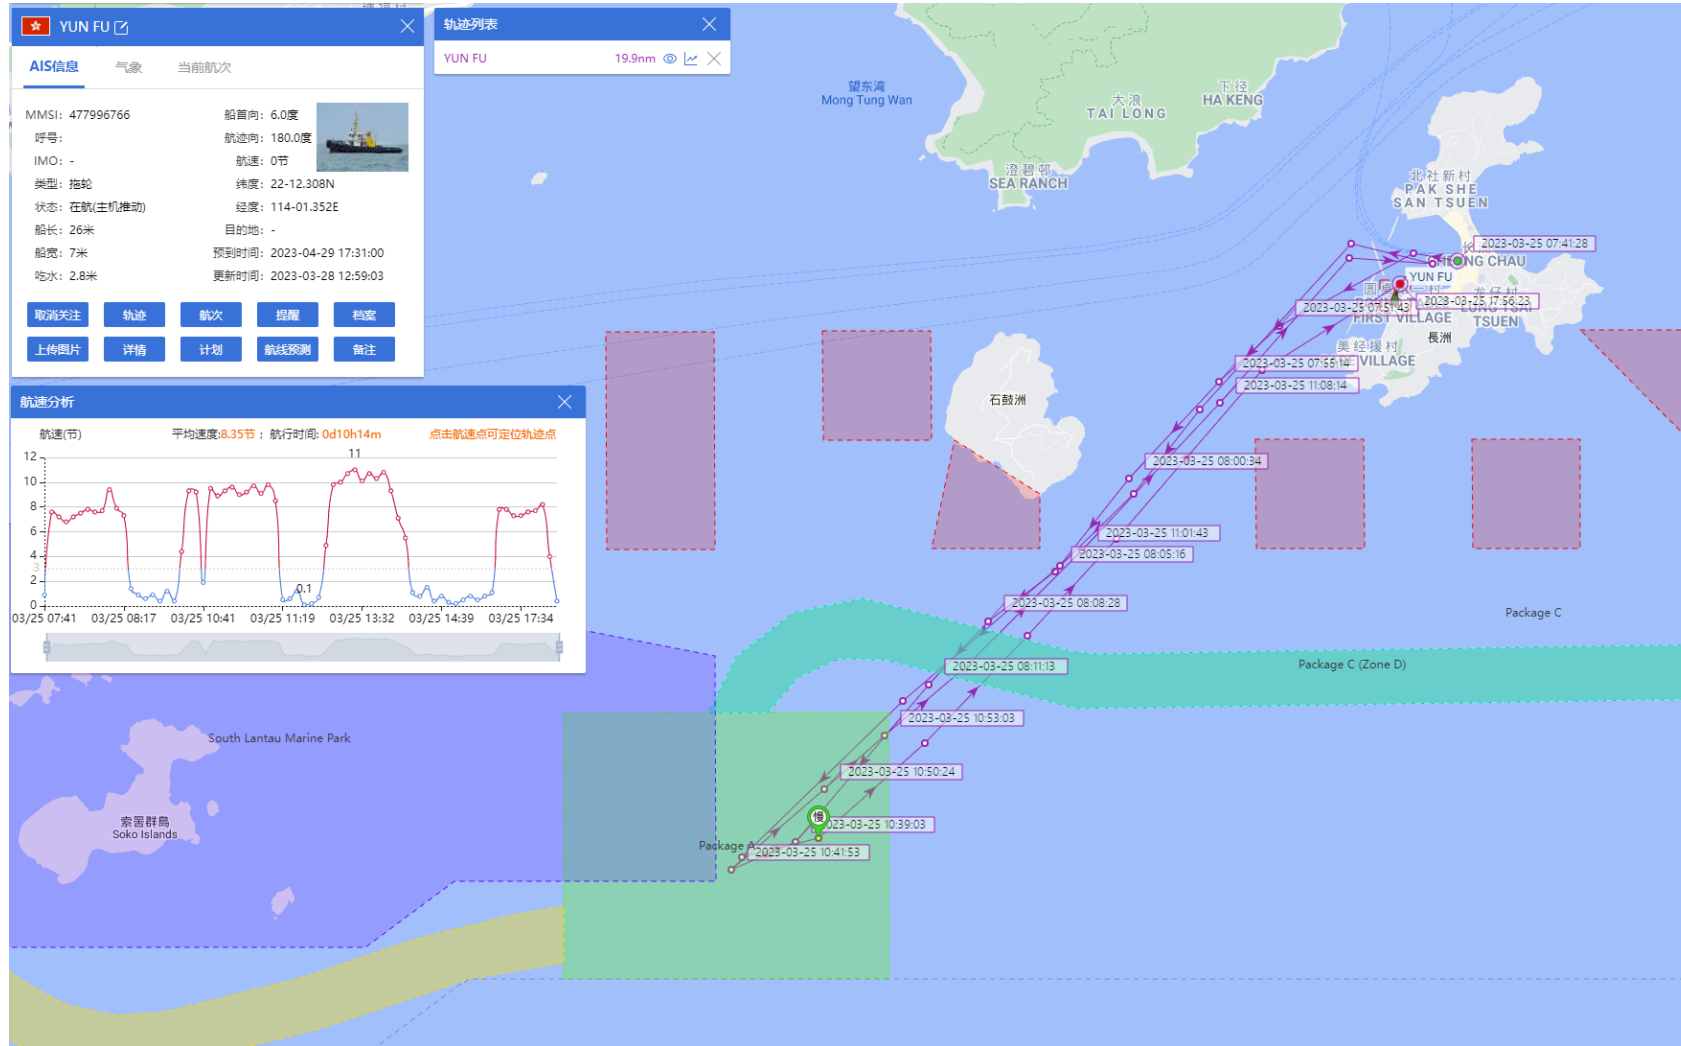

18-03-2023

Yun Fu (Tug Boat) Historical Data Records (19-25 Mar 2023)

19-03-2023

Yun Fu (Tug Boat) Historical Data Records (19-25 Mar 2023)

20-03-2023

Yun Fu (Tug Boat) Historical Data Records (19-25 Mar 2023)

21-03-2023

Yun Fu (Tug Boat) Historical Data Records (19-25 Mar 2023)

22-03-2023

Yun Fu (Tug Boat) Historical Data Records (19-25 Mar 2023)

24-03-2023

Yun Fu (Tug Boat)

Historical Data Records (19-25 Mar 2023)

25-03-2023

Yun Fu (Tug Boat)

Historical Data Records (26-31 Mar 2023)

26-03-2023

Yun Fu (Tug Boat)

Historical Data Records (26-31 Mar 2023)

27-03-2023

Yun Fu (Tug Boat) Historical Data Records (26-31 Mar 2023)