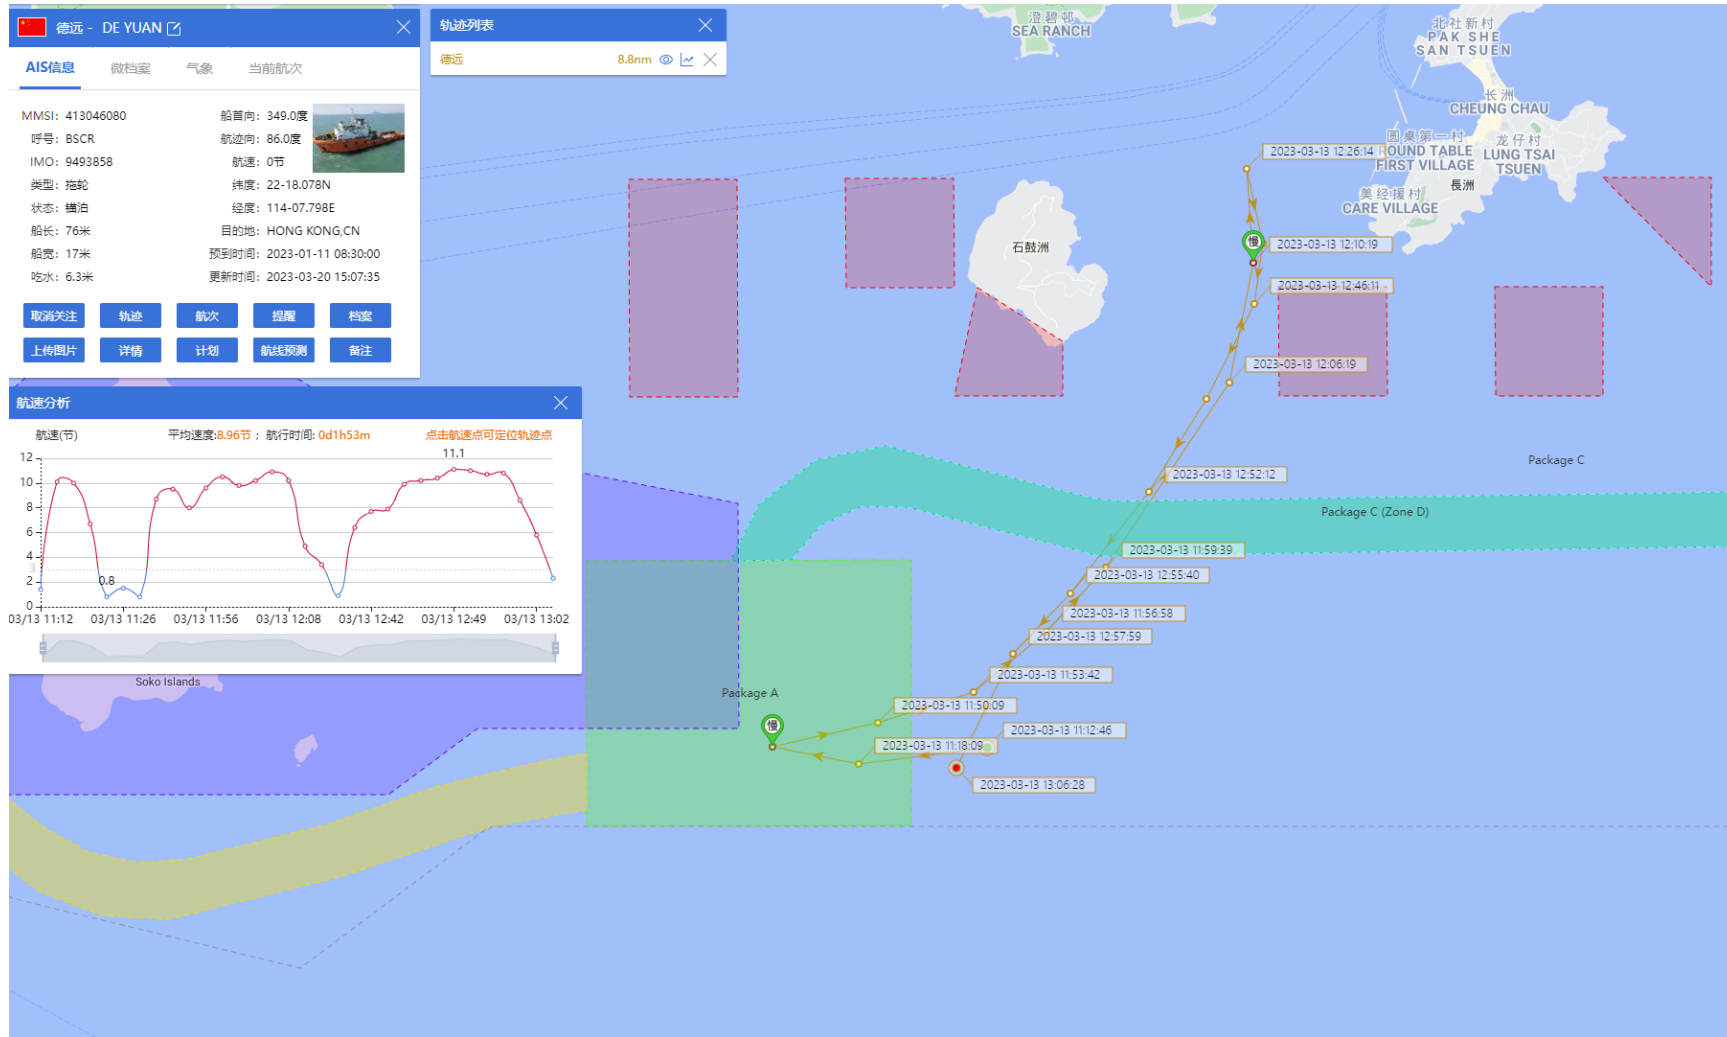

ANNEX J

RECORDS OF OPERATING SPEEDS AND MARINE TRAVEL ROUTES OF WORKING VESSELS

(ELECTRONIC COPY ONLY)

DE YUAN (Special Purpose Vessel) Historical Data Records (01-04 Mar 2023)

01-03-2023

DE YUAN (Special Purpose Vessel) Historical Data Records (01-04 Mar 2023)

02-03-2023

DE YUAN (Special Purpose Vessel) Historical Data Records (05-11 Mar 2023)

08-03-2023

DE YUAN (Special Purpose Vessel) Historical Data Records (05-11 Mar 2023)

09-03-2023

DE YUAN (Special Purpose Vessel) Historical Data Records (12-18 Mar 2023)

12-03-2023

DE YUAN (Special Purpose Vessel) Historical Data Records (12-18 Mar 2023)

13-03-2023

DE YUAN (Special Purpose Vessel) Historical Data Records (12-18 Mar 2023)

16-03-2023

DE YUAN (Special Purpose Vessel) Historical Data Records (12-18 Mar 2023)

17-03-2023

DE YUAN (Special Purpose Vessel) Historical Data Records (19-25 Mar 2023)

20-03-2023

DE YUAN (Special Purpose Vessel) Historical Data Records (26-31 Mar 2023)

27-03-2023

DE YUAN (Special Purpose Vessel) Historical Data Records (26-31 Mar 2023)