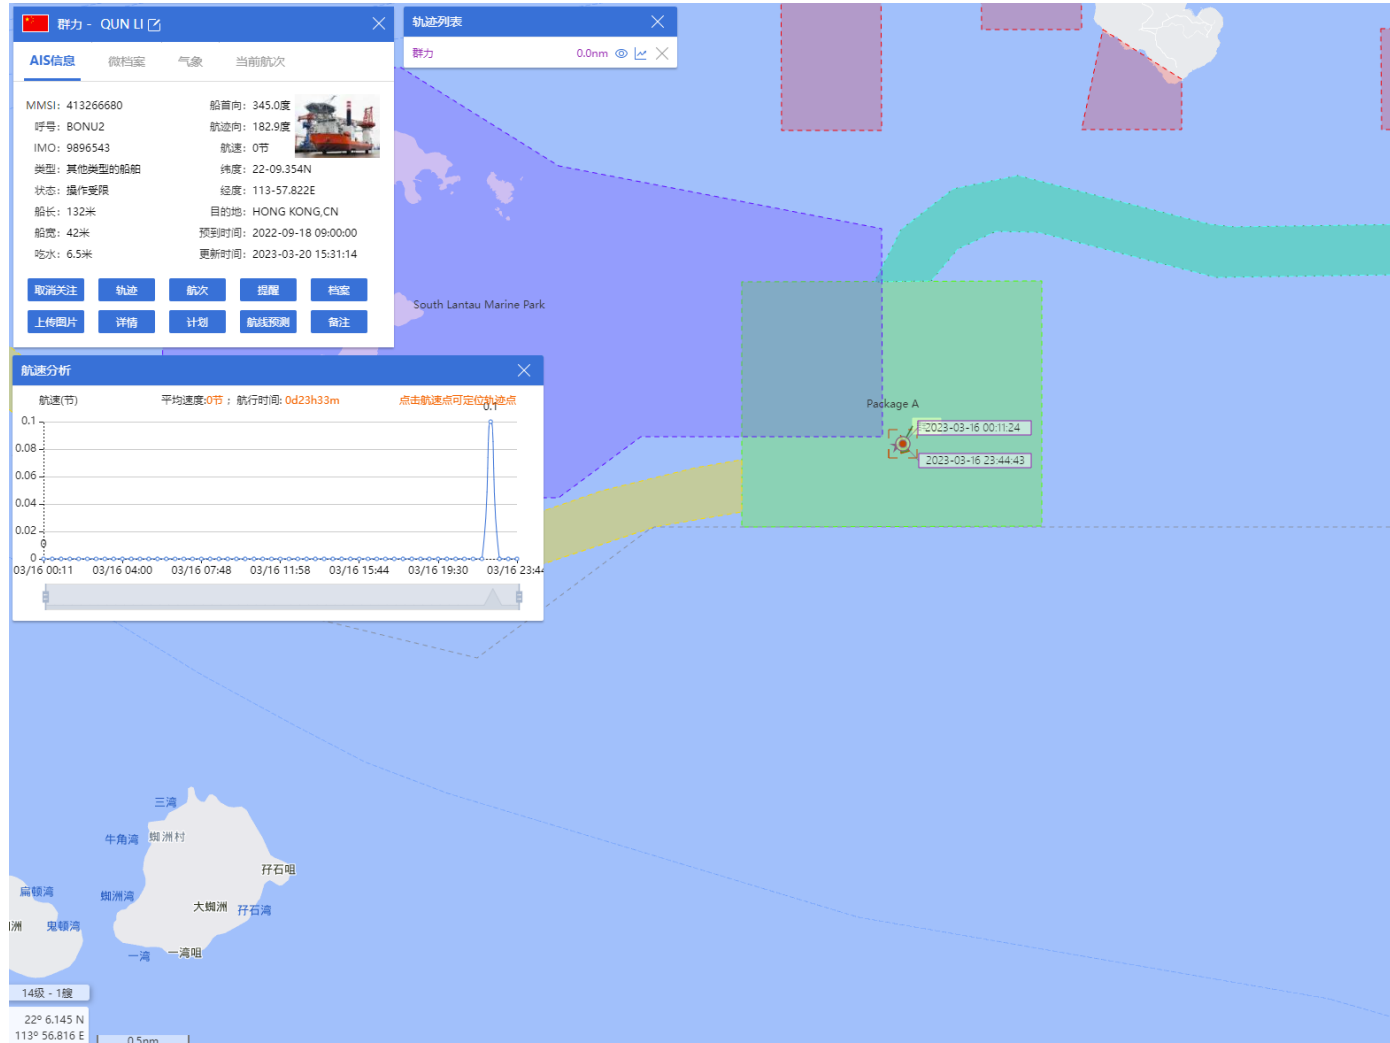

09-03-2023

QUN LI (Special Purpose Vessel) Historical Data Records (05-11 Mar 2023)

10-03-2023

QUN LI (Special Purpose Vessel) Historical Data Records (05-11 Mar 2023)

11-03-2023

QUN LI (Special Purpose Vessel) Historical Data Records (12-18 Mar 2023)

12-03-2023

QUN LI (Special Purpose Vessel) Historical Data Records (12-18 Mar 2023)

13-03-2023

QUN LI (Special Purpose Vessel) Historical Data Records (12-18 Mar 2023)

14-03-2023

QUN LI (Special Purpose Vessel) Historical Data Records (12-18 Mar 2023)

15-03-2023

QUN LI (Special Purpose Vessel) Historical Data Records (12-18 Mar 2023)

16-03-2023

QUN LI (Special Purpose Vessel) Historical Data Records (12-18 Mar 2023)

17-03-2023

QUN LI (Special Purpose Vessel) Historical Data Records (12-18 Mar 2023)