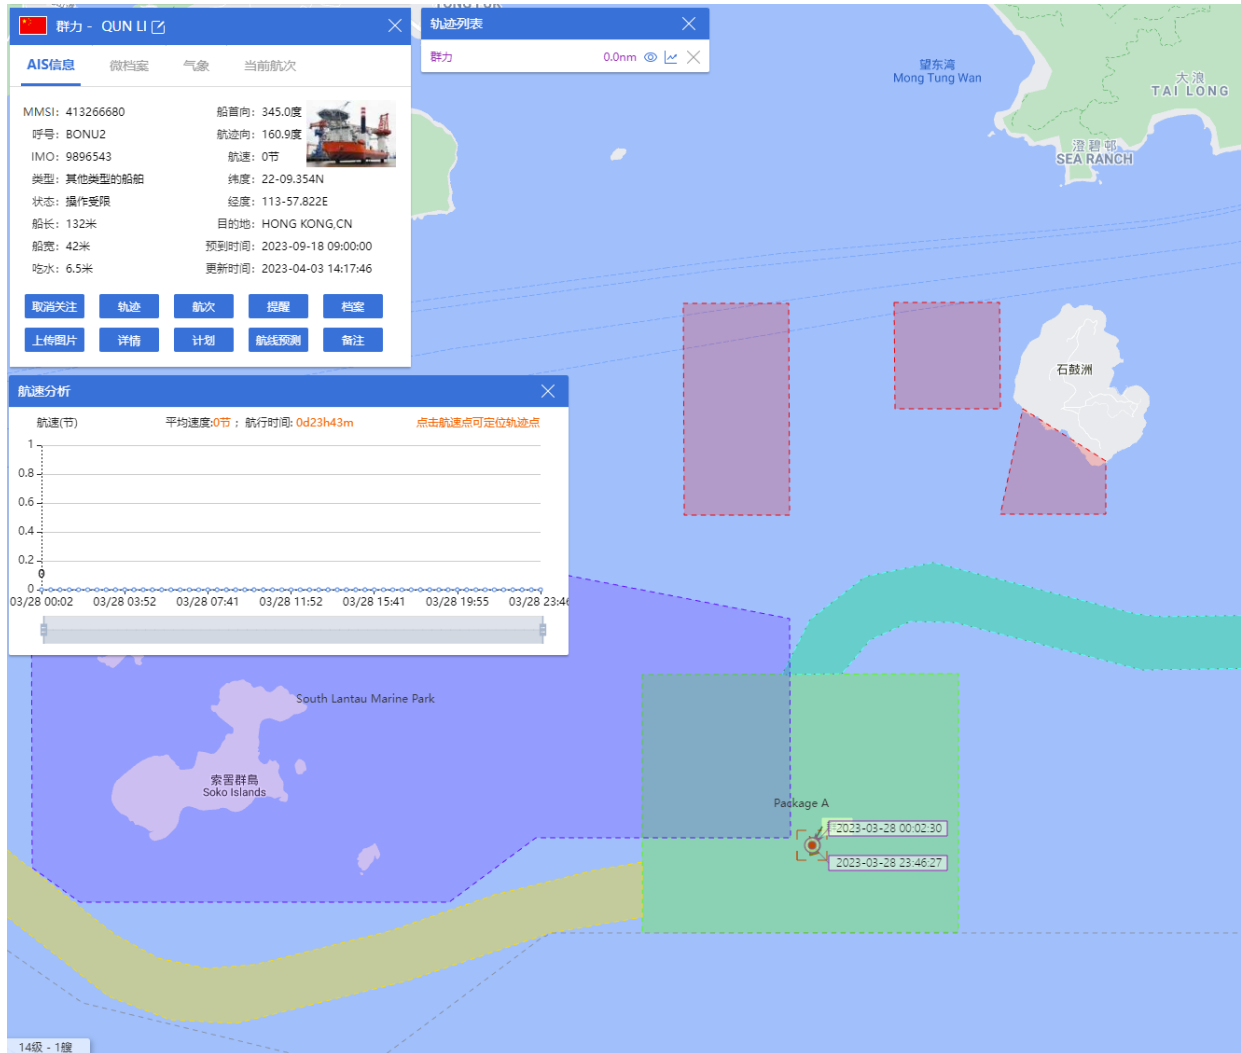

21-03-2023

QUN LI (Special Purpose Vessel) Historical Data Records (19-25 Mar 2023)

22-03-2023

QUN LI (Special Purpose Vessel) Historical Data Records (19-25 Mar 2023)

23-03-2023

QUN LI (Special Purpose Vessel) Historical Data Records (19-25 Mar 2023)

24-03-2023

QUN LI (Special Purpose Vessel) Historical Data Records (19-25 Mar 2023)

25-03-2023

QUN LI (Special Purpose Vessel) Historical Data Records (26-31 Mar 2023)

26-03-2023

QUN LI (Special Purpose Vessel) Historical Data Records (26-31 Mar 2023)

27-03-2023

QUN LI (Special Purpose Vessel) Historical Data Records (26-31 Mar 2023)

28-03-2023

QUN LI (Special Purpose Vessel) Historical Data Records (26-31 Mar 2023)

29-03-2023

QUN LI (Special Purpose Vessel) Historical Data Records (26-31 Mar 2023)