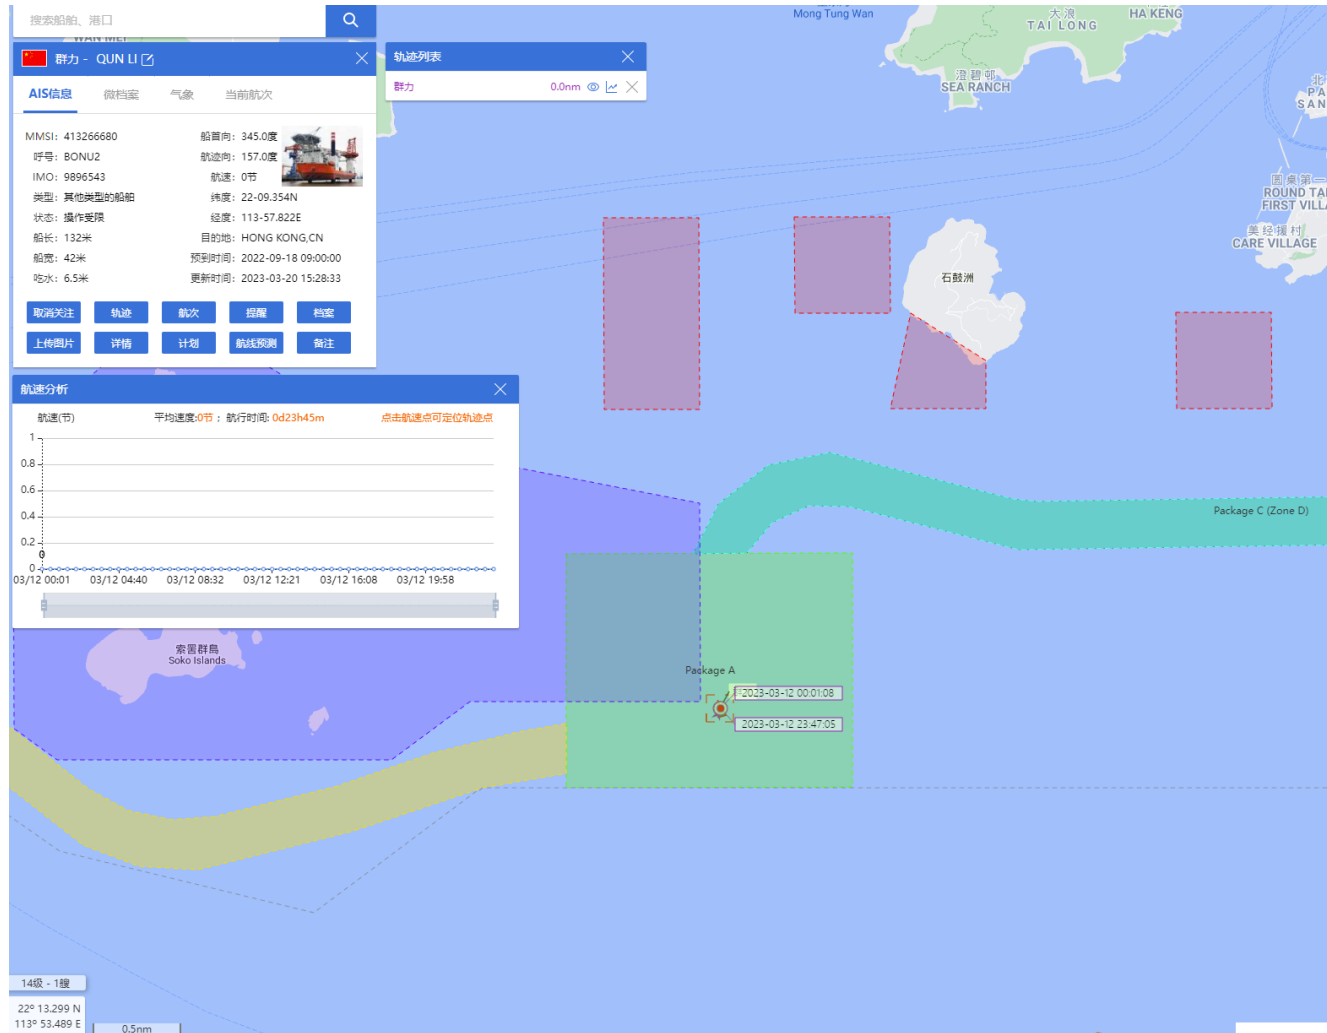

06-03-2023

QUN LI (Special Purpose Vessel) Historical Data Records (05-11 Mar 2023)

07-03-2023

QUN LI (Special Purpose Vessel) Historical Data Records (05-11 Mar 2023)

08-03-2023

QUN LI (Special Purpose Vessel) Historical Data Records (05-11 Mar 2023)

09-03-2023

QUN LI (Special Purpose Vessel) Historical Data Records (05-11 Mar 2023)

10-03-2023

QUN LI (Special Purpose Vessel) Historical Data Records (05-11 Mar 2023)

11-03-2023

QUN LI (Special Purpose Vessel) Historical Data Records (12-18 Mar 2023)

12-03-2023

QUN LI (Special Purpose Vessel) Historical Data Records (12-18 Mar 2023)

13-03-2023

QUN LI (Special Purpose Vessel) Historical Data Records (12-18 Mar 2023)

14-03-2023

QUN LI (Special Purpose Vessel) Historical Data Records (12-18 Mar 2023)