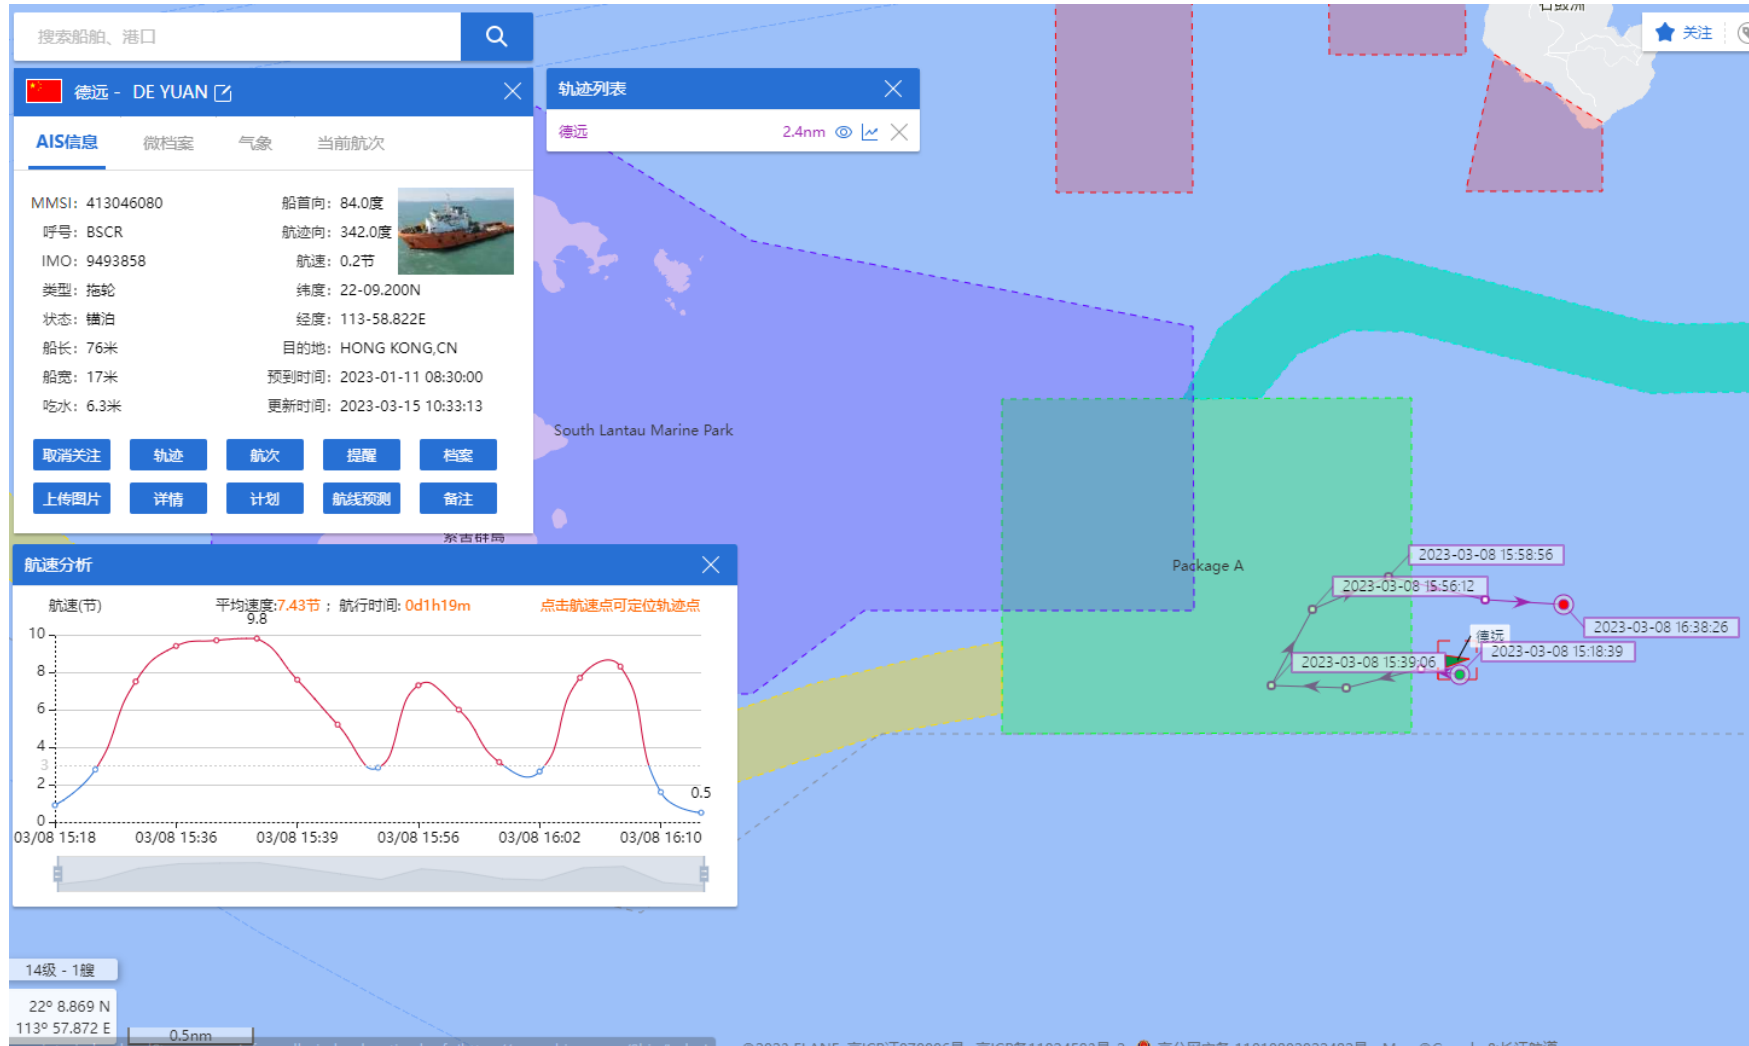

ANNEX J

RECORDS OF OPERATING SPEEDS AND MARINE TRAVEL ROUTES OF WORKING VESSELS

(ELECTRONIC COPY ONLY)

DE YUAN (Special Purpose Vessel) Historical Data Records (01-04 Mar 2023)

01-03-2023

DE YUAN (Special Purpose Vessel) Historical Data Records (01-04 Mar 2023)

02-03-2023

DE YUAN (Special Purpose Vessel) Historical Data Records (05-11 Mar 2023)

08-03-2023

DE YUAN (Special Purpose Vessel) Historical Data Records (05-11 Mar 2023)

09-03-2023

DE YUAN (Special Purpose Vessel) Historical Data Records (12-18 Mar 2023)

12-03-2023

DE YUAN (Special Purpose Vessel) Historical Data Records (12-18 Mar 2023)

13-03-2023

DE YUAN (Special Purpose Vessel) Historical Data Records (12-18 Mar 2023)

16-03-2023

DE YUAN (Special Purpose Vessel) Historical Data Records (12-18 Mar 2023)

17-03-2023

DE YUAN (Special Purpose Vessel) Historical Data Records (19-25 Mar 2023)

20-03-2023

DE YUAN (Special Purpose Vessel) Historical Data Records (26-31 Mar 2023)

27-03-2023

DE YUAN (Special Purpose Vessel) Historical Data Records (26-31 Mar 2023)