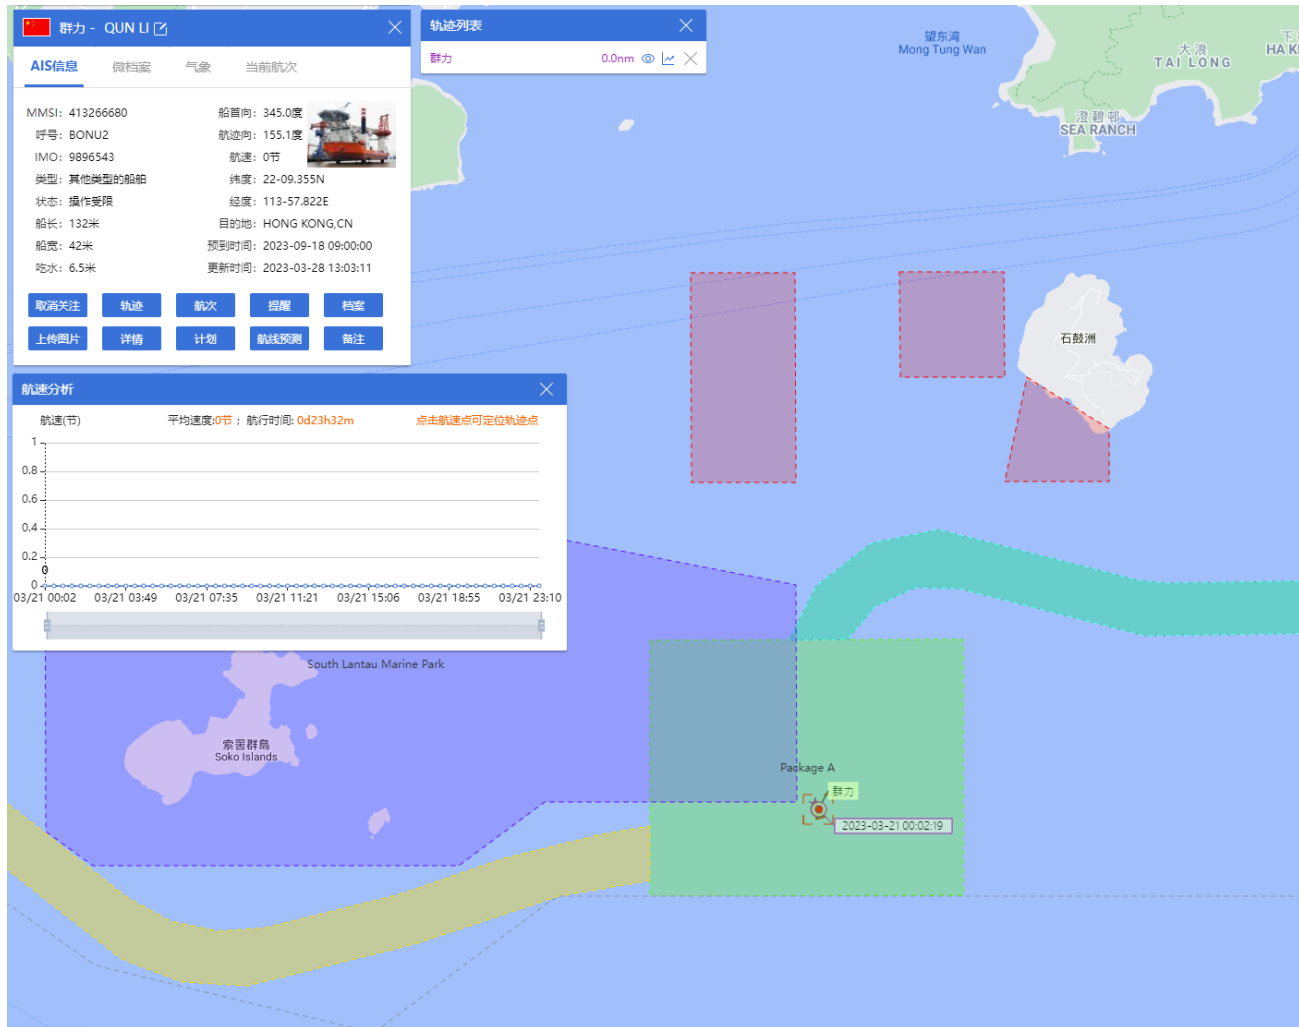

15-03-2023

QUN LI (Special Purpose Vessel) Historical Data Records (12-18 Mar 2023)

16-03-2023

QUN LI (Special Purpose Vessel) Historical Data Records (12-18 Mar 2023)

17-03-2023

QUN LI (Special Purpose Vessel) Historical Data Records (12-18 Mar 2023)

18-03-2023

QUN LI (Special Purpose Vessel) Historical Data Records (19-25 Mar 2023)

19-03-2023

QUN LI (Special Purpose Vessel) Historical Data Records (19-25 Mar 2023)

20-03-2023

QUN LI (Special Purpose Vessel) Historical Data Records (19-25 Mar 2023)

21-03-2023

QUN LI (Special Purpose Vessel) Historical Data Records (19-25 Mar 2023)

22-03-2023

QUN LI (Special Purpose Vessel) Historical Data Records (19-25 Mar 2023)

23-03-2023

QUN LI (Special Purpose Vessel) Historical Data Records (19-25 Mar 2023)