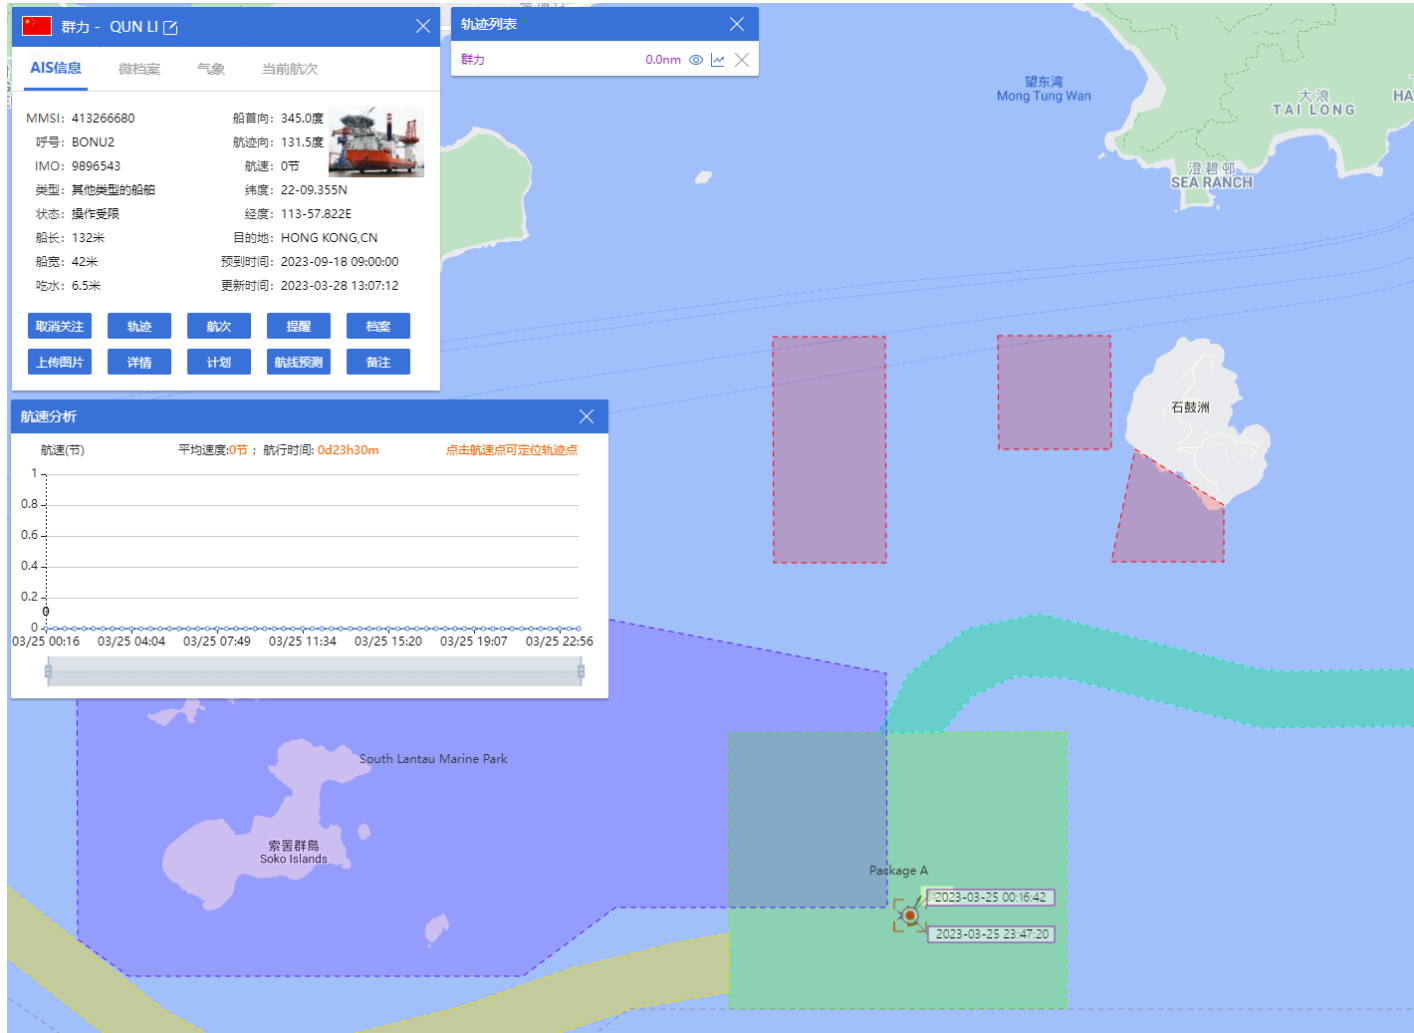

18-03-2023

QUN LI (Special Purpose Vessel) Historical Data Records (19-25 Mar 2023)

19-03-2023

QUN LI (Special Purpose Vessel) Historical Data Records (19-25 Mar 2023)

20-03-2023

QUN LI (Special Purpose Vessel) Historical Data Records (19-25 Mar 2023)

21-03-2023

QUN LI (Special Purpose Vessel) Historical Data Records (19-25 Mar 2023)

22-03-2023

QUN LI (Special Purpose Vessel) Historical Data Records (19-25 Mar 2023)

23-03-2023

QUN LI (Special Purpose Vessel) Historical Data Records (19-25 Mar 2023)

24-03-2023

QUN LI (Special Purpose Vessel) Historical Data Records (19-25 Mar 2023)

25-03-2023

QUN LI (Special Purpose Vessel) Historical Data Records (26-31 Mar 2023)

26-03-2023

QUN LI (Special Purpose Vessel) Historical Data Records (26-31 Mar 2023)