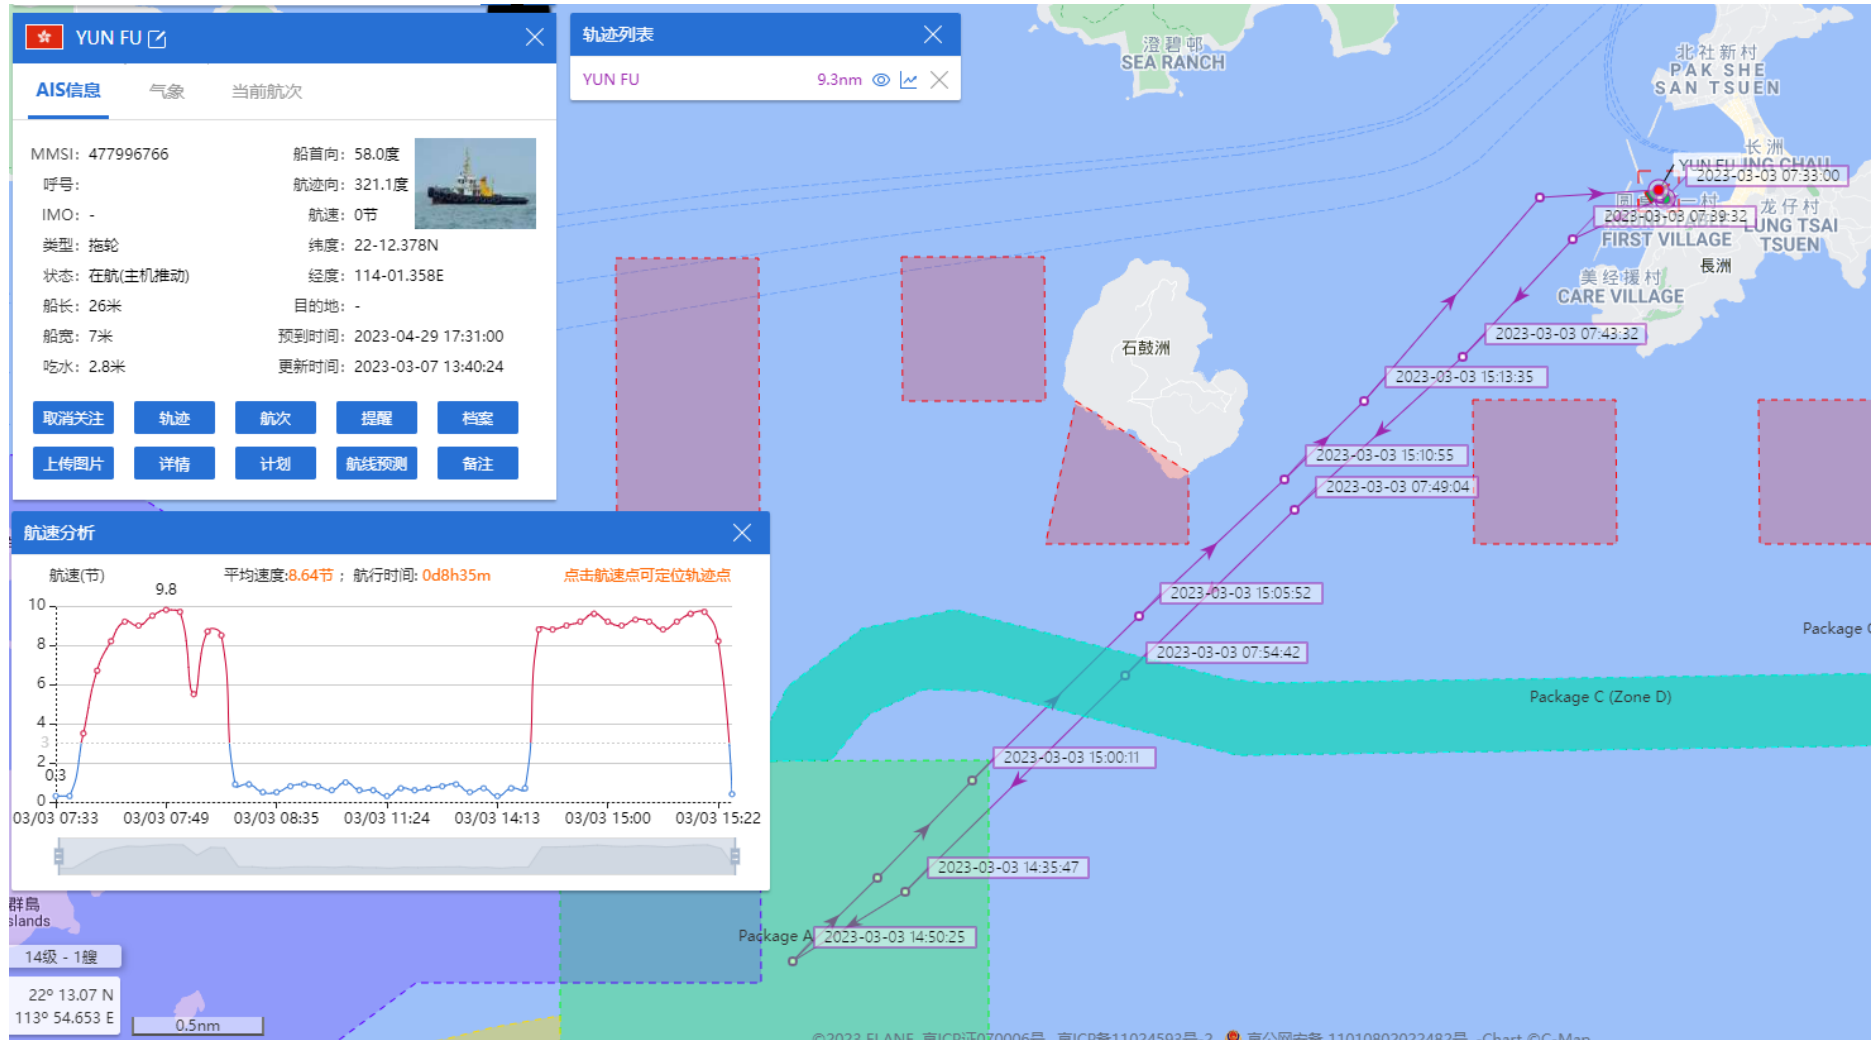

17-03-2023

DE YUAN (Special Purpose Vessel) Historical Data Records (19-25 Mar 2023)

20-03-2023

DE YUAN (Special Purpose Vessel) Historical Data Records (26-31 Mar 2023)

27-03-2023

DE YUAN (Special Purpose Vessel) Historical Data Records (26-31 Mar 2023)

30-03-2023

DE YUAN (Special Purpose Vessel) Historical Data Records (26-31 Mar 2023)

31-03-2023

Yun Fu (Tug Boat) Historical Data Records (01-04 Mar 2023)

01-03-2023

Yun Fu (Tug Boat) Historical Data Records (01-04 Mar 2023)

02-03-2023

Yun Fu (Tug Boat) Historical Data Records (01-04 Mar 2023)

03-03-2023

Yun Fu (Tug Boat) Historical Data Records (01-04 Mar 2023)

04-03-2023

Yun Fu (Tug Boat) Historical Data Records (05-11 Mar 2023)