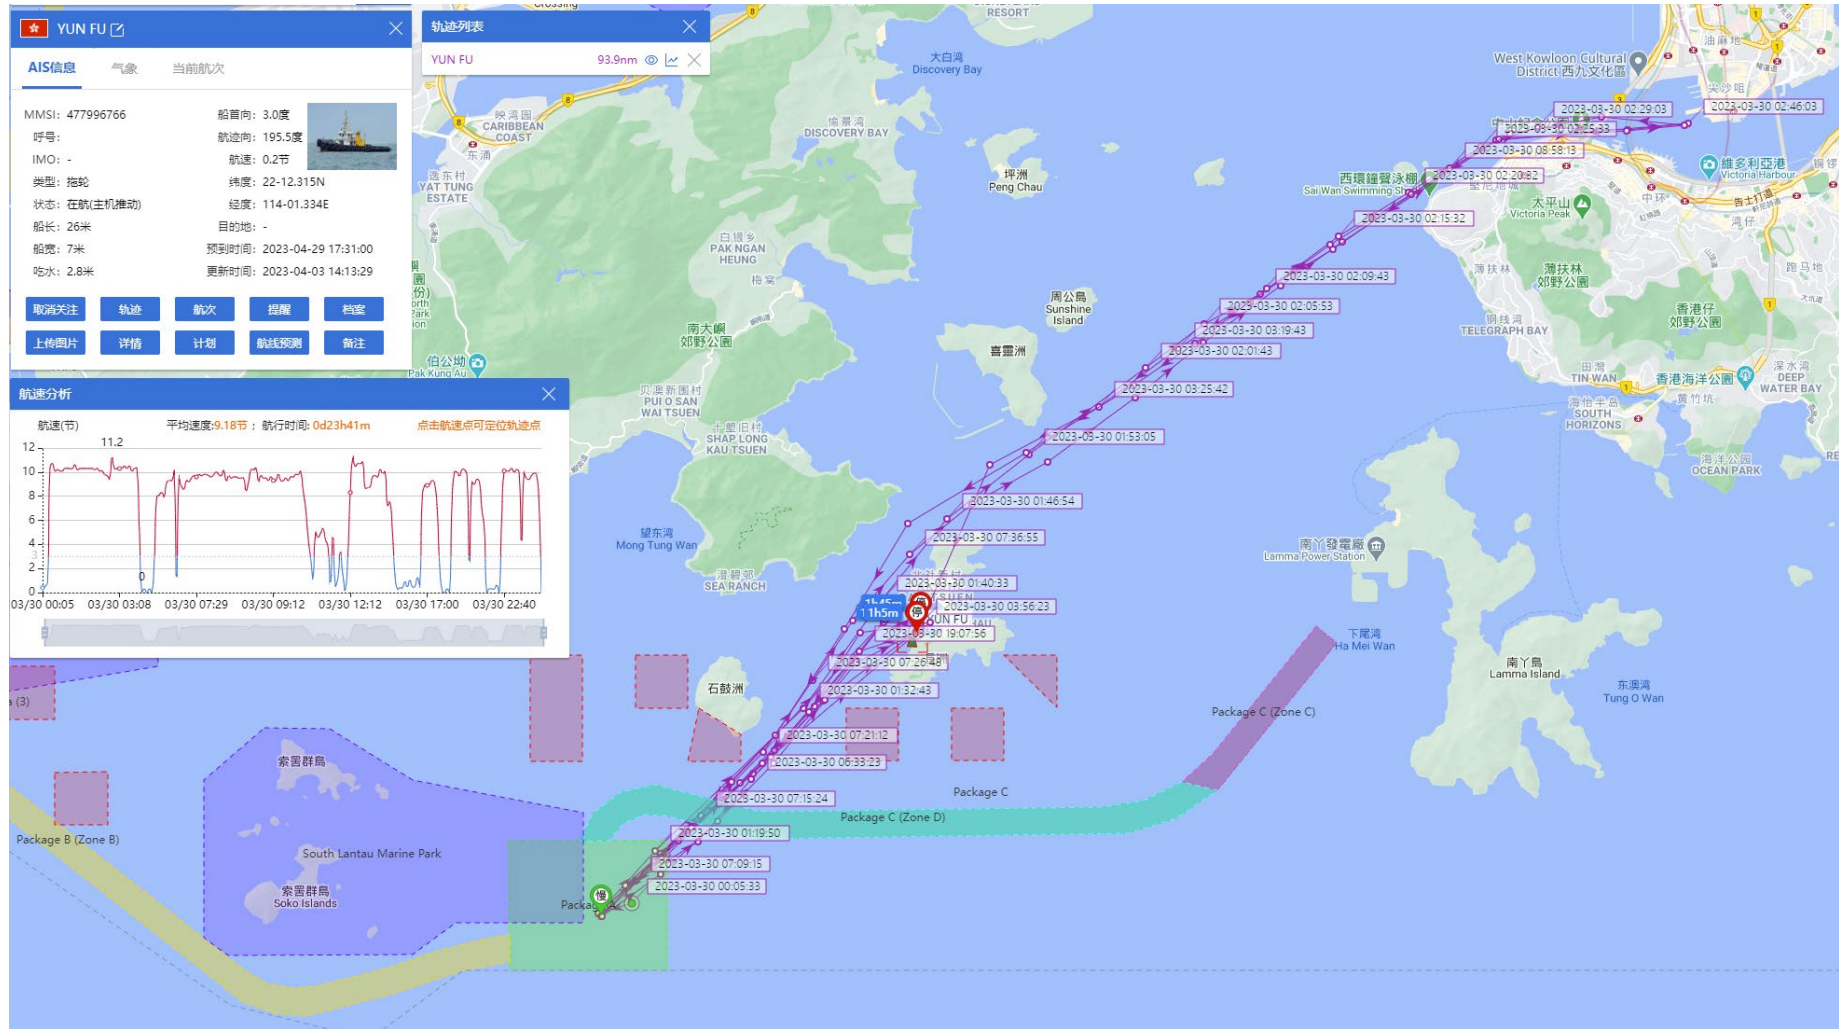

25-03-2023

Yun Fu (Tug Boat)

Historical Data Records (26-31 Mar 2023)

26-03-2023

Yun Fu (Tug Boat)

Historical Data Records (26-31 Mar 2023)

27-03-2023

Yun Fu (Tug Boat) Historical Data Records (26-31 Mar 2023)

28-03-2023

Yun Fu (Tug Boat) Historical Data Records (26-31 Mar 2023)

29-03-2023

Yun Fu (Tug Boat) Historical Data Records (26-31 Mar 2023)

30-03-2023

Yun Fu (Tug Boat) Historical Data Records (26-31 Mar 2023)

31-03-2023

QUN LI (Special Purpose Vessel) Historical Data Records (01-04 Mar 2023)

01-03-2023

QUN LI (Special Purpose Vessel) Historical Data Records (01-04 Mar 2023)

02-03-2023

QUN LI (Special Purpose Vessel) Historical Data Records (01-04 Mar 2023)