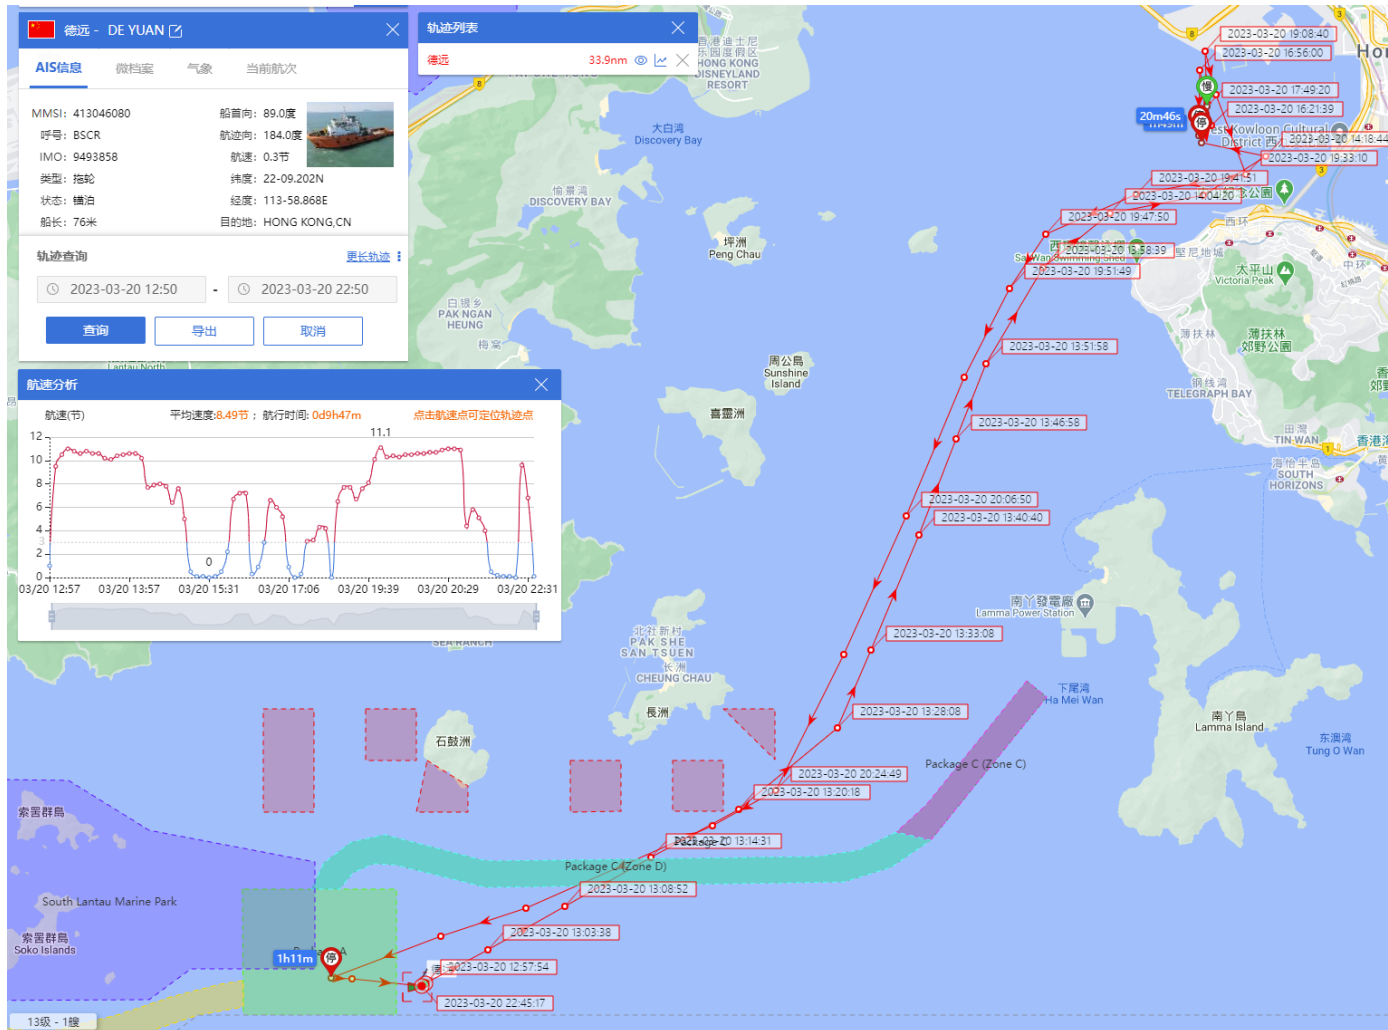

02-03-2023

DE YUAN (Special Purpose Vessel) Historical Data Records (05-11 Mar 2023)

08-03-2023

DE YUAN (Special Purpose Vessel) Historical Data Records (05-11 Mar 2023)

09-03-2023

DE YUAN (Special Purpose Vessel) Historical Data Records (12-18 Mar 2023)

12-03-2023

DE YUAN (Special Purpose Vessel) Historical Data Records (12-18 Mar 2023)

13-03-2023

DE YUAN (Special Purpose Vessel) Historical Data Records (12-18 Mar 2023)

16-03-2023

DE YUAN (Special Purpose Vessel) Historical Data Records (12-18 Mar 2023)

17-03-2023

DE YUAN (Special Purpose Vessel) Historical Data Records (19-25 Mar 2023)

20-03-2023

DE YUAN (Special Purpose Vessel) Historical Data Records (26-31 Mar 2023)

27-03-2023

DE YUAN (Special Purpose Vessel) Historical Data Records (26-31 Mar 2023)