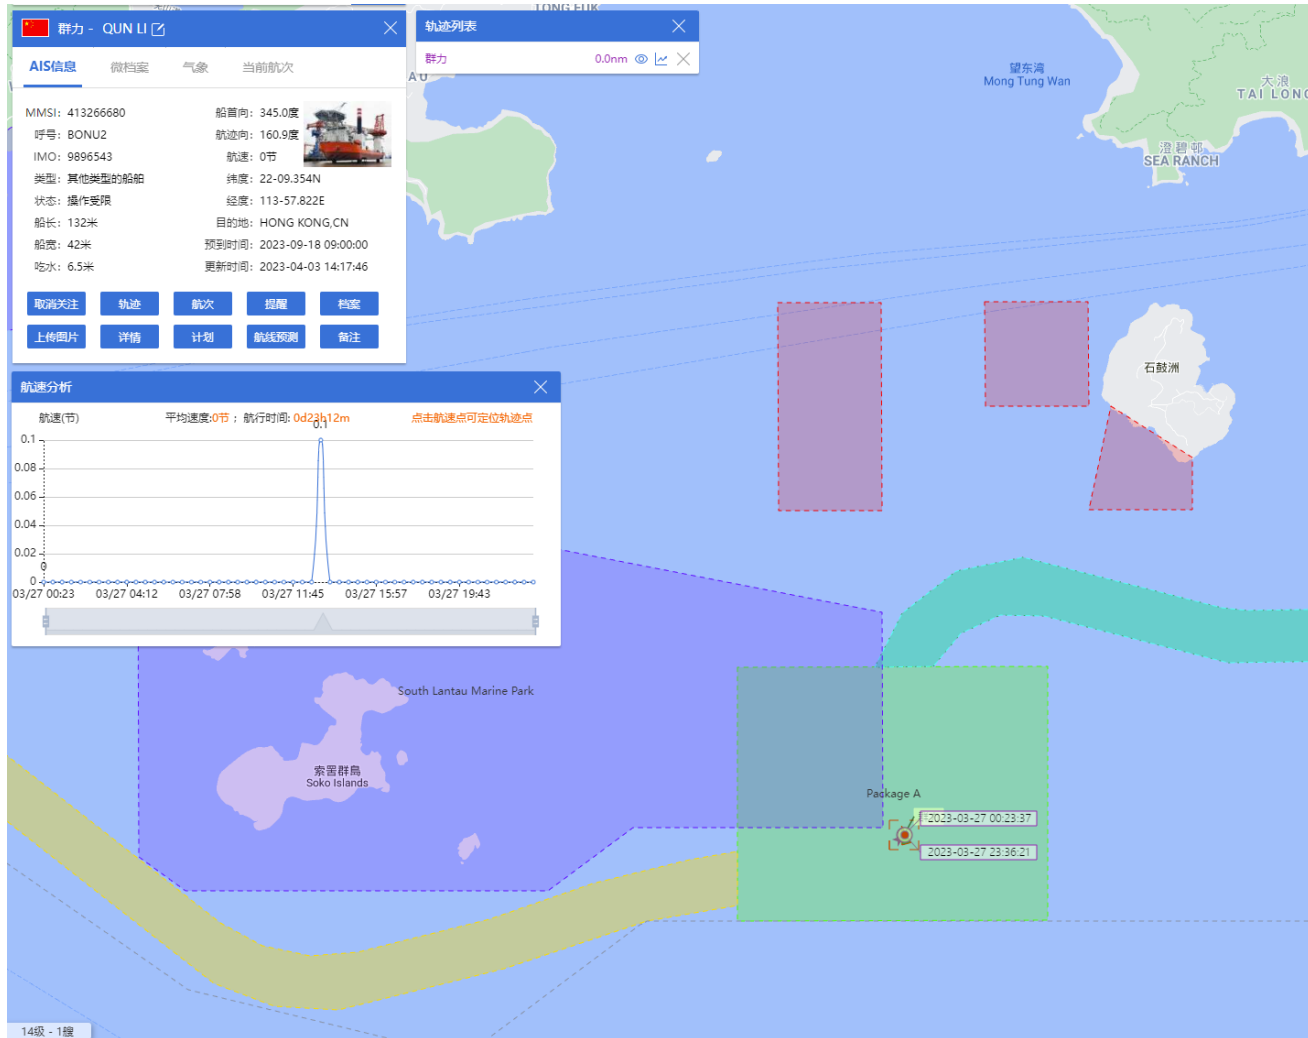

21-03-2023

QUN LI (Special Purpose Vessel) Historical Data Records (19-25 Mar 2023)

22-03-2023

QUN LI (Special Purpose Vessel) Historical Data Records (19-25 Mar 2023)

23-03-2023

QUN LI (Special Purpose Vessel) Historical Data Records (19-25 Mar 2023)

24-03-2023

QUN LI (Special Purpose Vessel) Historical Data Records (19-25 Mar 2023)

25-03-2023

QUN LI (Special Purpose Vessel) Historical Data Records (26-31 Mar 2023)

26-03-2023

QUN LI (Special Purpose Vessel) Historical Data Records (26-31 Mar 2023)

27-03-2023

QUN LI (Special Purpose Vessel) Historical Data Records (26-31 Mar 2023)

28-03-2023

QUN LI (Special Purpose Vessel) Historical Data Records (26-31 Mar 2023)

29-03-2023

QUN LI (Special Purpose Vessel) Historical Data Records (26-31 Mar 2023)