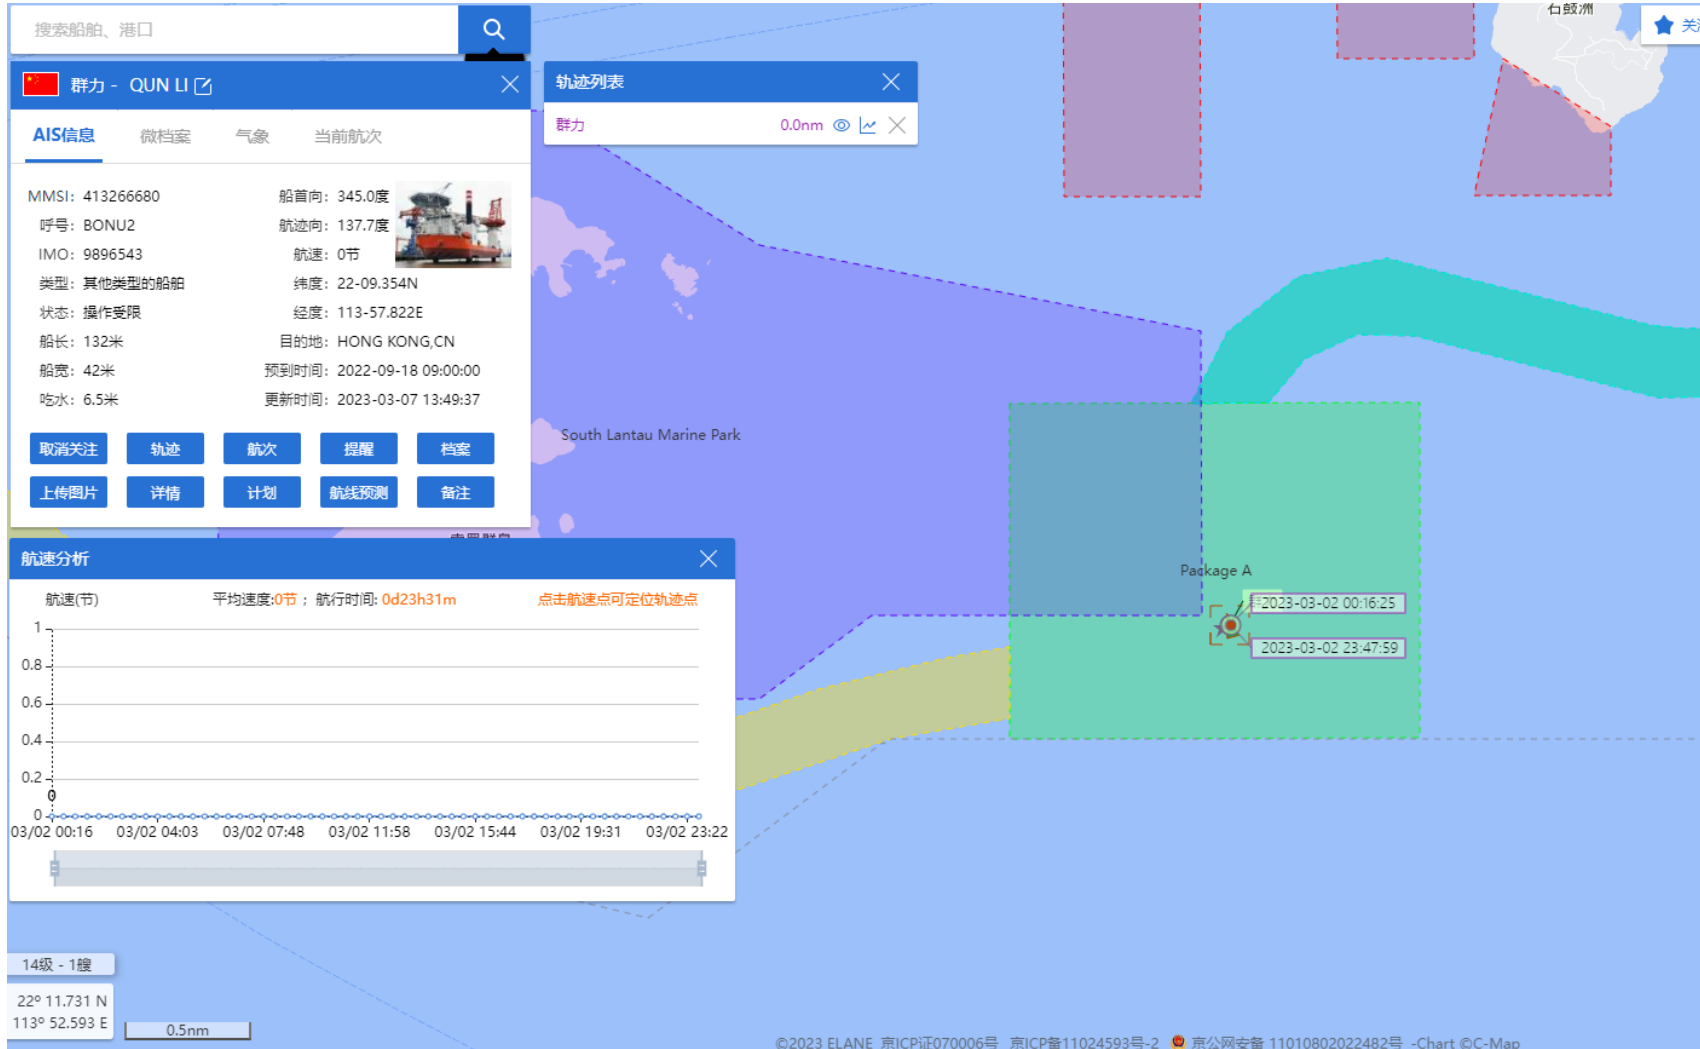

31-03-2023

QUN LI (Special Purpose Vessel) Historical Data Records (01-04 Mar 2023)

01-03-2023

QUN LI (Special Purpose Vessel) Historical Data Records (01-04 Mar 2023)

02-03-2023

QUN LI (Special Purpose Vessel) Historical Data Records (01-04 Mar 2023)

03-03-2023

QUN LI (Special Purpose Vessel) Historical Data Records (01-04 Mar 2023)

04-03-2023

QUN LI (Special Purpose Vessel) Historical Data Records (05-11 Mar 2023)

05-03-2023

QUN LI (Special Purpose Vessel) Historical Data Records (05-11 Mar 2023)