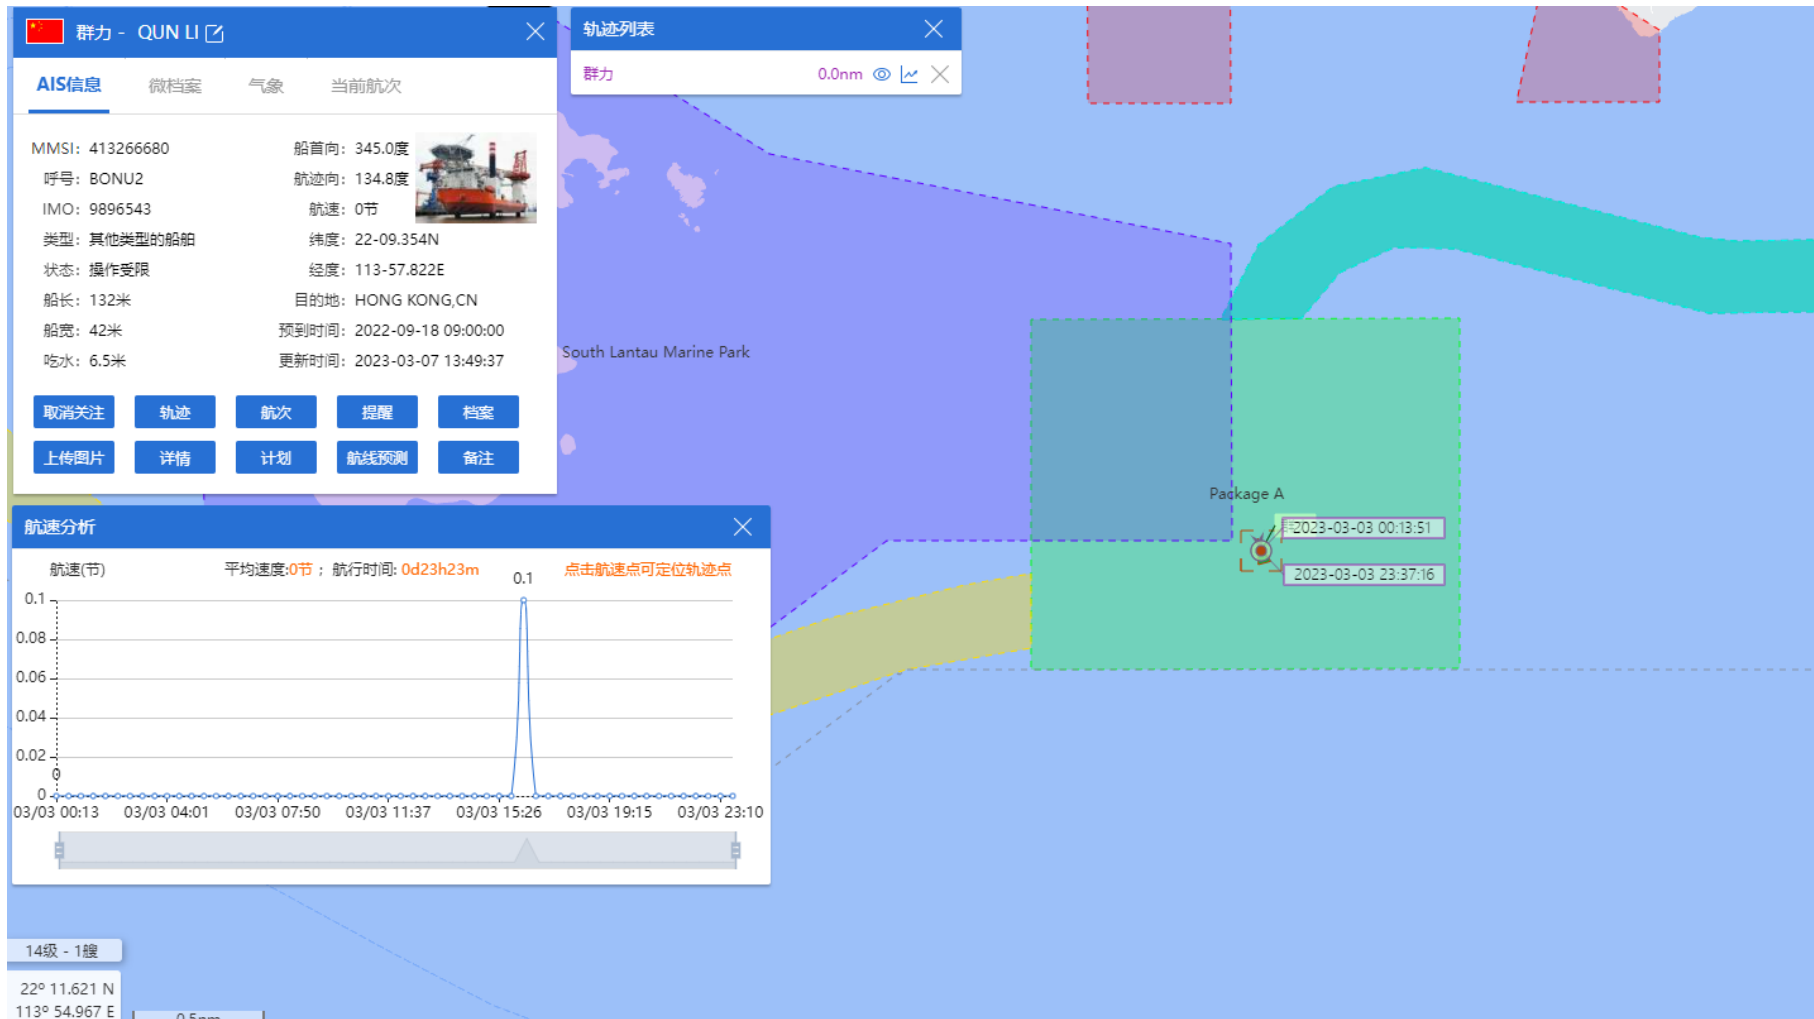

31-03-2023

QUN LI (Special Purpose Vessel) Historical Data Records (01-04 Mar 2023)

01-03-2023

QUN LI (Special Purpose Vessel) Historical Data Records (01-04 Mar 2023)

02-03-2023

QUN LI (Special Purpose Vessel) Historical Data Records (01-04 Mar 2023)

03-03-2023

QUN LI (Special Purpose Vessel) Historical Data Records (01-04 Mar 2023)

04-03-2023

QUN LI (Special Purpose Vessel) Historical Data Records (05-11 Mar 2023)

05-03-2023

QUN LI (Special Purpose Vessel) Historical Data Records (05-11 Mar 2023)