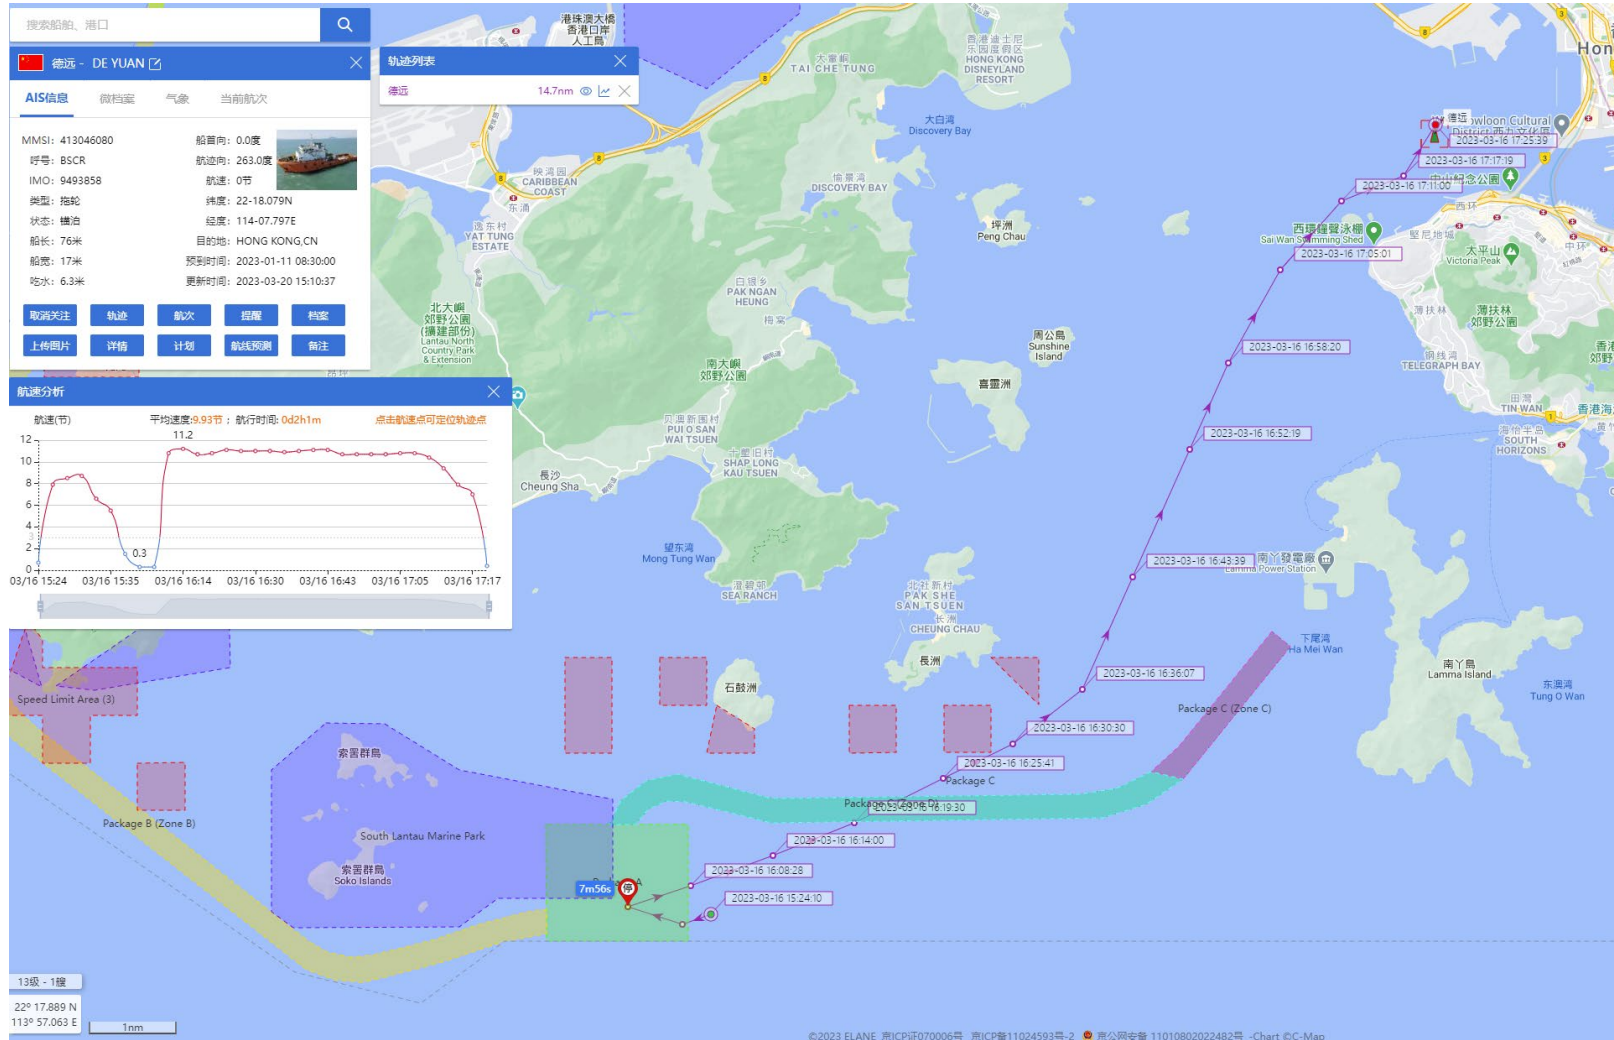

02-03-2023

DE YUAN (Special Purpose Vessel) Historical Data Records (05-11 Mar 2023)

08-03-2023

DE YUAN (Special Purpose Vessel) Historical Data Records (05-11 Mar 2023)

09-03-2023

DE YUAN (Special Purpose Vessel) Historical Data Records (12-18 Mar 2023)

12-03-2023

DE YUAN (Special Purpose Vessel) Historical Data Records (12-18 Mar 2023)

13-03-2023

DE YUAN (Special Purpose Vessel) Historical Data Records (12-18 Mar 2023)

16-03-2023

DE YUAN (Special Purpose Vessel) Historical Data Records (12-18 Mar 2023)

17-03-2023

DE YUAN (Special Purpose Vessel) Historical Data Records (19-25 Mar 2023)

20-03-2023

DE YUAN (Special Purpose Vessel) Historical Data Records (26-31 Mar 2023)

27-03-2023

DE YUAN (Special Purpose Vessel) Historical Data Records (26-31 Mar 2023)