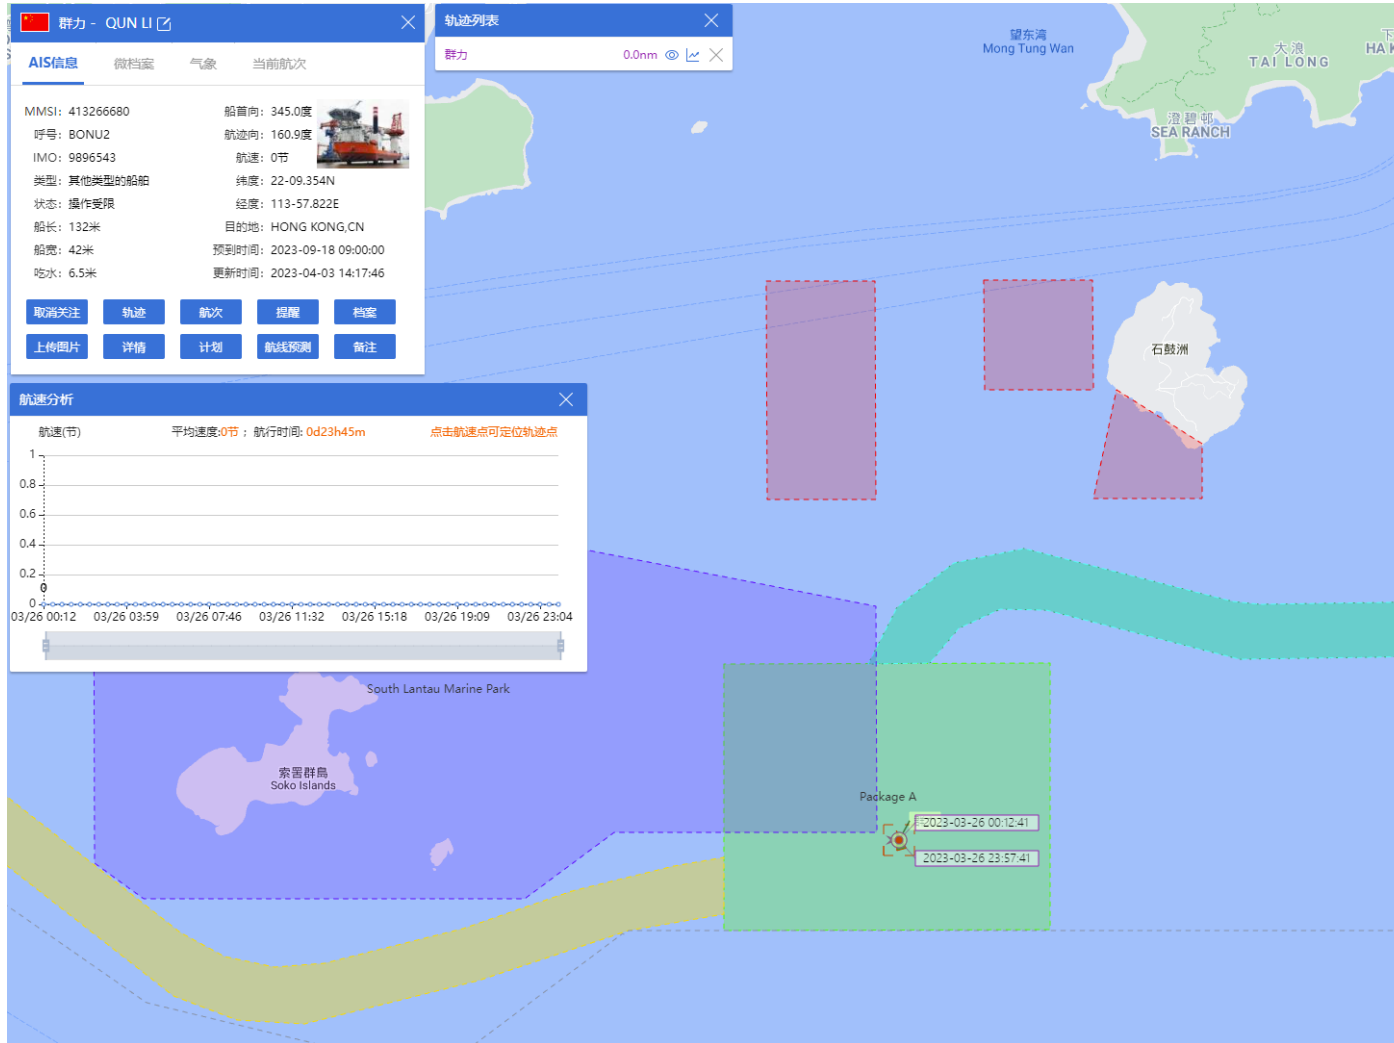

21-03-2023

QUN LI (Special Purpose Vessel) Historical Data Records (19-25 Mar 2023)

22-03-2023

QUN LI (Special Purpose Vessel) Historical Data Records (19-25 Mar 2023)

23-03-2023

QUN LI (Special Purpose Vessel) Historical Data Records (19-25 Mar 2023)

24-03-2023

QUN LI (Special Purpose Vessel) Historical Data Records (19-25 Mar 2023)

25-03-2023

QUN LI (Special Purpose Vessel) Historical Data Records (26-31 Mar 2023)

26-03-2023

QUN LI (Special Purpose Vessel) Historical Data Records (26-31 Mar 2023)

27-03-2023

QUN LI (Special Purpose Vessel) Historical Data Records (26-31 Mar 2023)

28-03-2023

QUN LI (Special Purpose Vessel) Historical Data Records (26-31 Mar 2023)

29-03-2023

QUN LI (Special Purpose Vessel) Historical Data Records (26-31 Mar 2023)