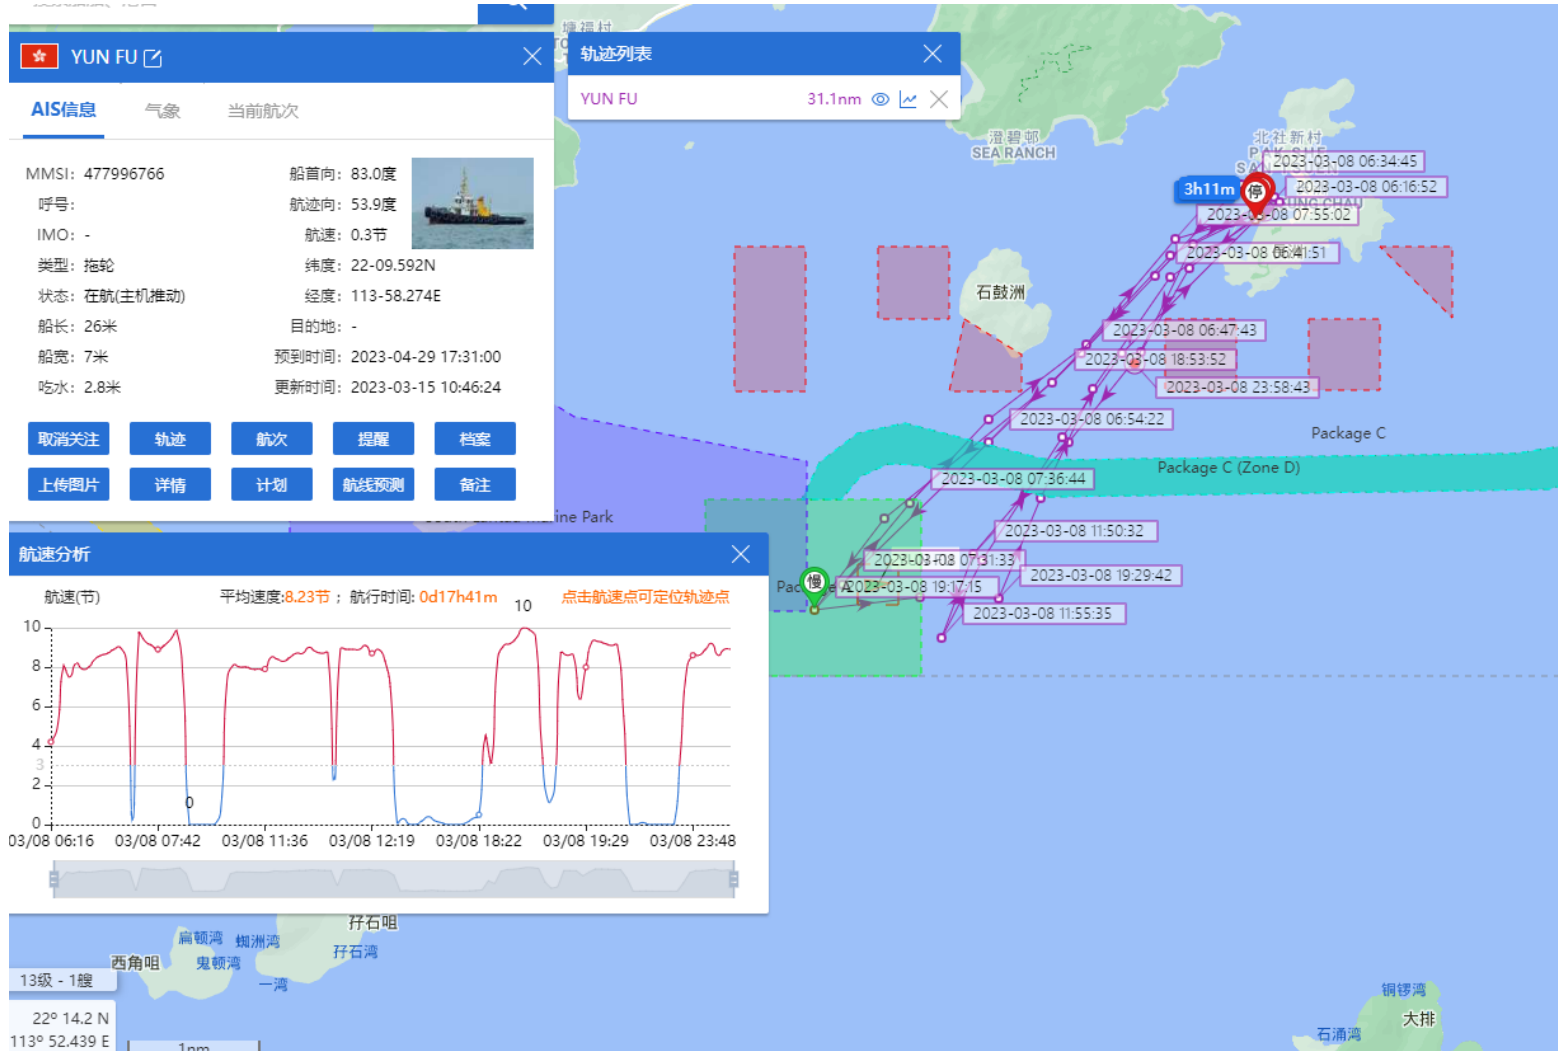

Yun Fu (Tug Boat) Historical Data Records (05-11 Mar 2023)

08-03-2023