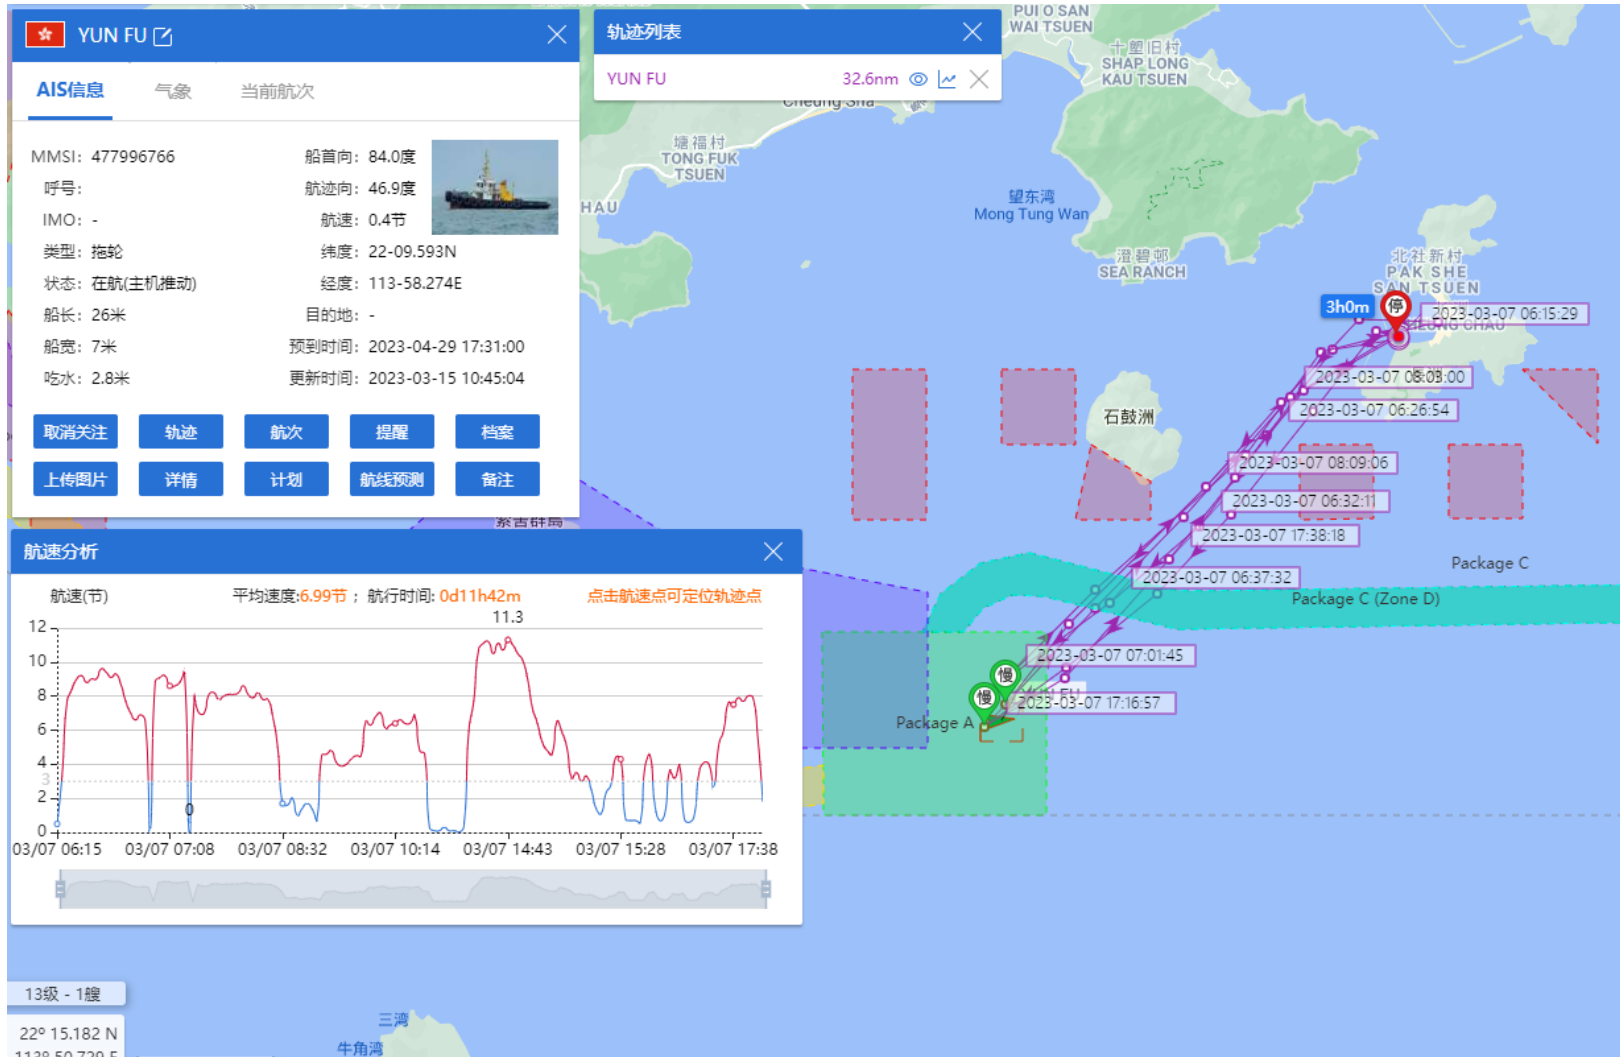

02-03-2023

Yun Fu (Tug Boat) Historical Data Records (01-04 Mar 2023)

03-03-2023

Yun Fu (Tug Boat) Historical Data Records (01-04 Mar 2023)

04-03-2023

Yun Fu (Tug Boat) Historical Data Records (05-11 Mar 2023)

05-03-2023

Yun Fu (Tug Boat)

Historical Data Records (05-11 Mar 2023)

06-03-2023

Yun Fu (Tug Boat)

Historical Data Records (05-11 Mar 2023)

07-03-2023

Yun Fu (Tug Boat) Historical Data Records (05-11 Mar 2023)

08-03-2023

Yun Fu (Tug Boat) Historical Data Records (05-11 Mar 2023)

09-03-2023

Yun Fu (Tug Boat) Historical Data Records (05-11 Mar 2023)

10-03-2023

Yun Fu (Tug Boat) Historical Data Records (05-11 Mar 2023)