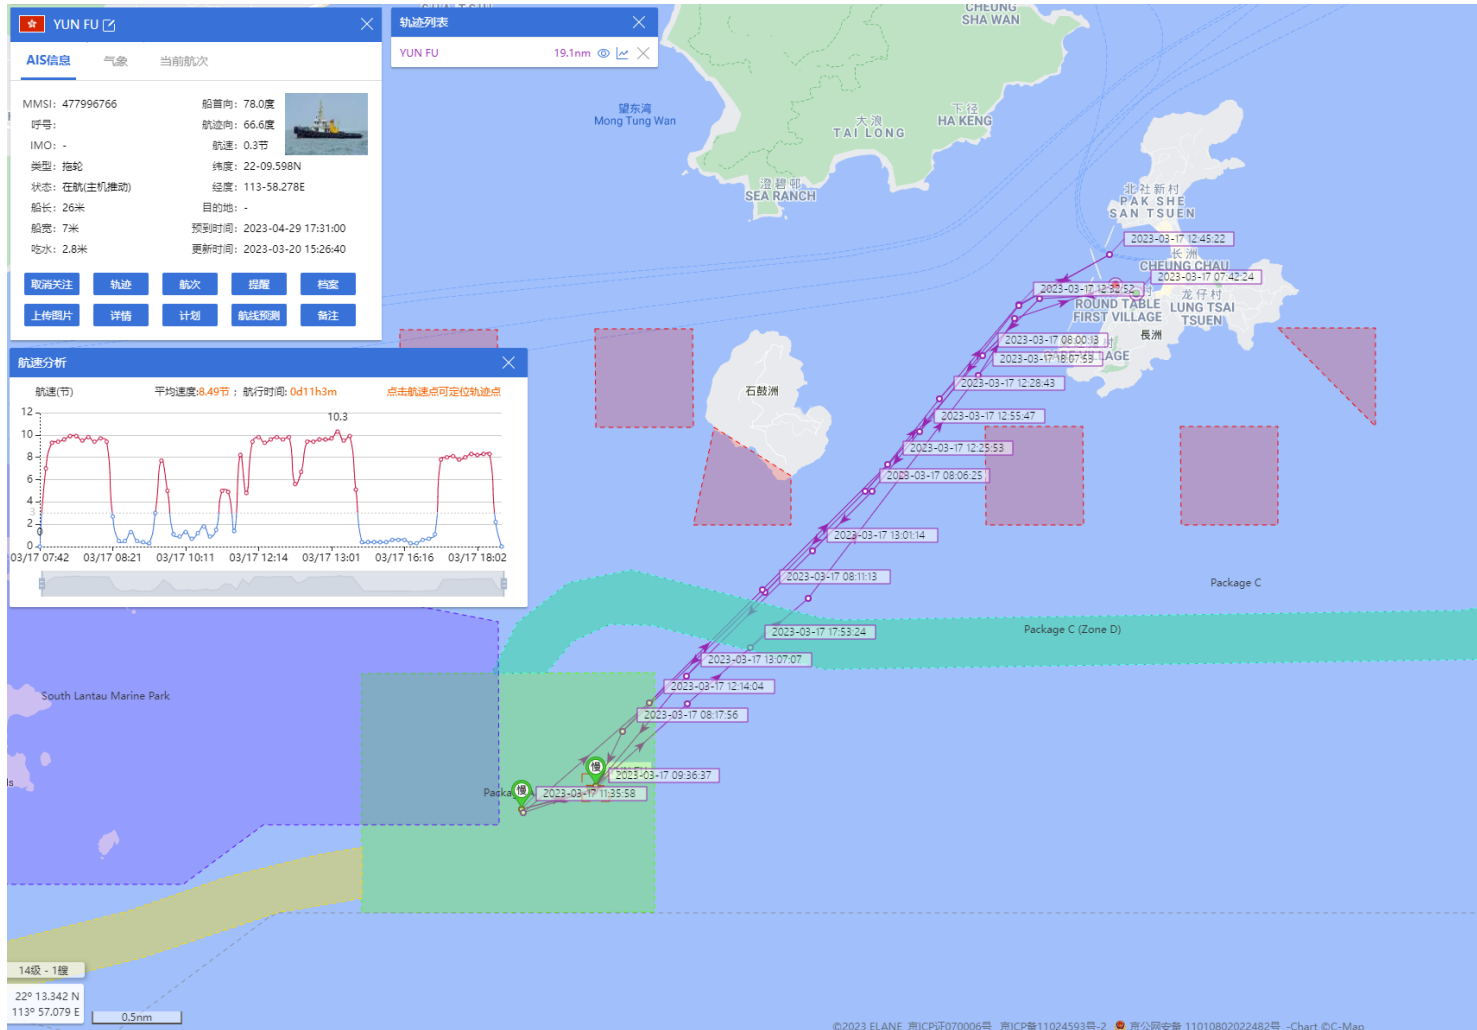

15-03-2023

Yun Fu (Tug Boat) Historical Data Records (12-18 Mar 2023)

16-03-2023

Yun Fu (Tug Boat) Historical Data Records (12-18 Mar 2023)

17-03-2023

Yun Fu (Tug Boat) Historical Data Records (12-18 Mar 2023)

18-03-2023

Yun Fu (Tug Boat) Historical Data Records (19-25 Mar 2023)

19-03-2023

Yun Fu (Tug Boat) Historical Data Records (19-25 Mar 2023)

20-03-2023

Yun Fu (Tug Boat) Historical Data Records (19-25 Mar 2023)