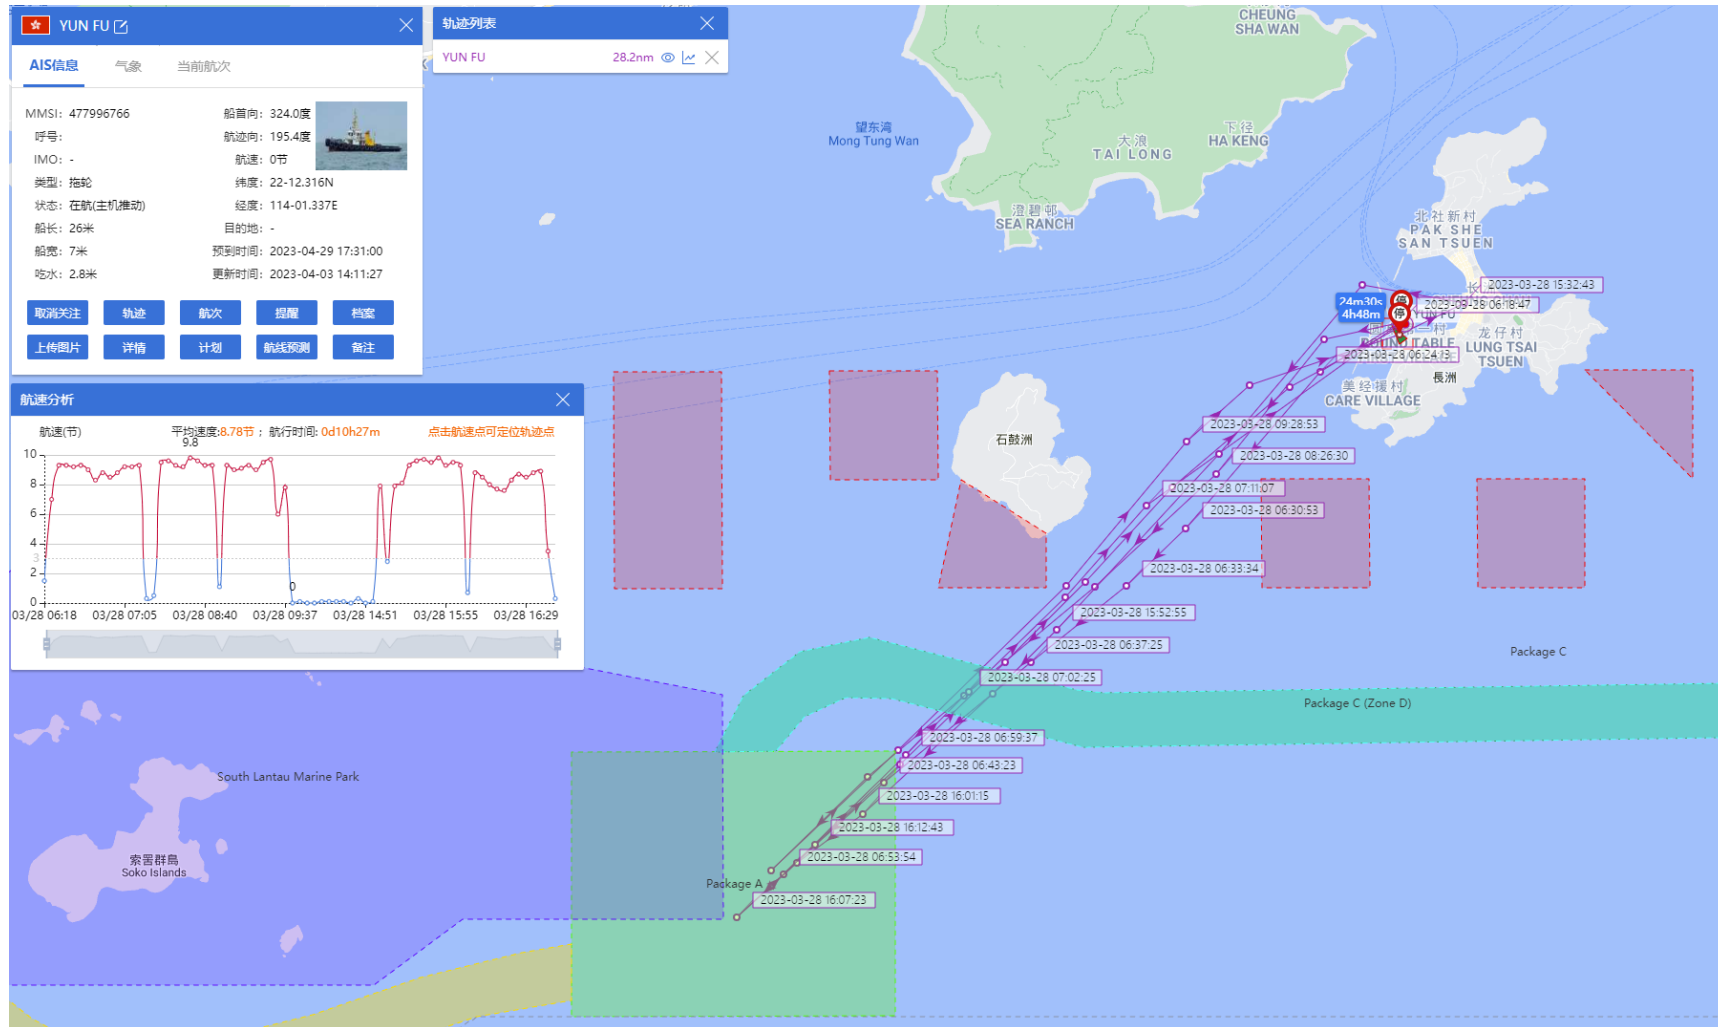

25-03-2023

Yun Fu (Tug Boat)

Historical Data Records (26-31 Mar 2023)

26-03-2023

Yun Fu (Tug Boat)

Historical Data Records (26-31 Mar 2023)

27-03-2023

Yun Fu (Tug Boat) Historical Data Records (26-31 Mar 2023)

28-03-2023

Yun Fu (Tug Boat) Historical Data Records (26-31 Mar 2023)

29-03-2023

Yun Fu (Tug Boat) Historical Data Records (26-31 Mar 2023)

30-03-2023

Yun Fu (Tug Boat) Historical Data Records (26-31 Mar 2023)