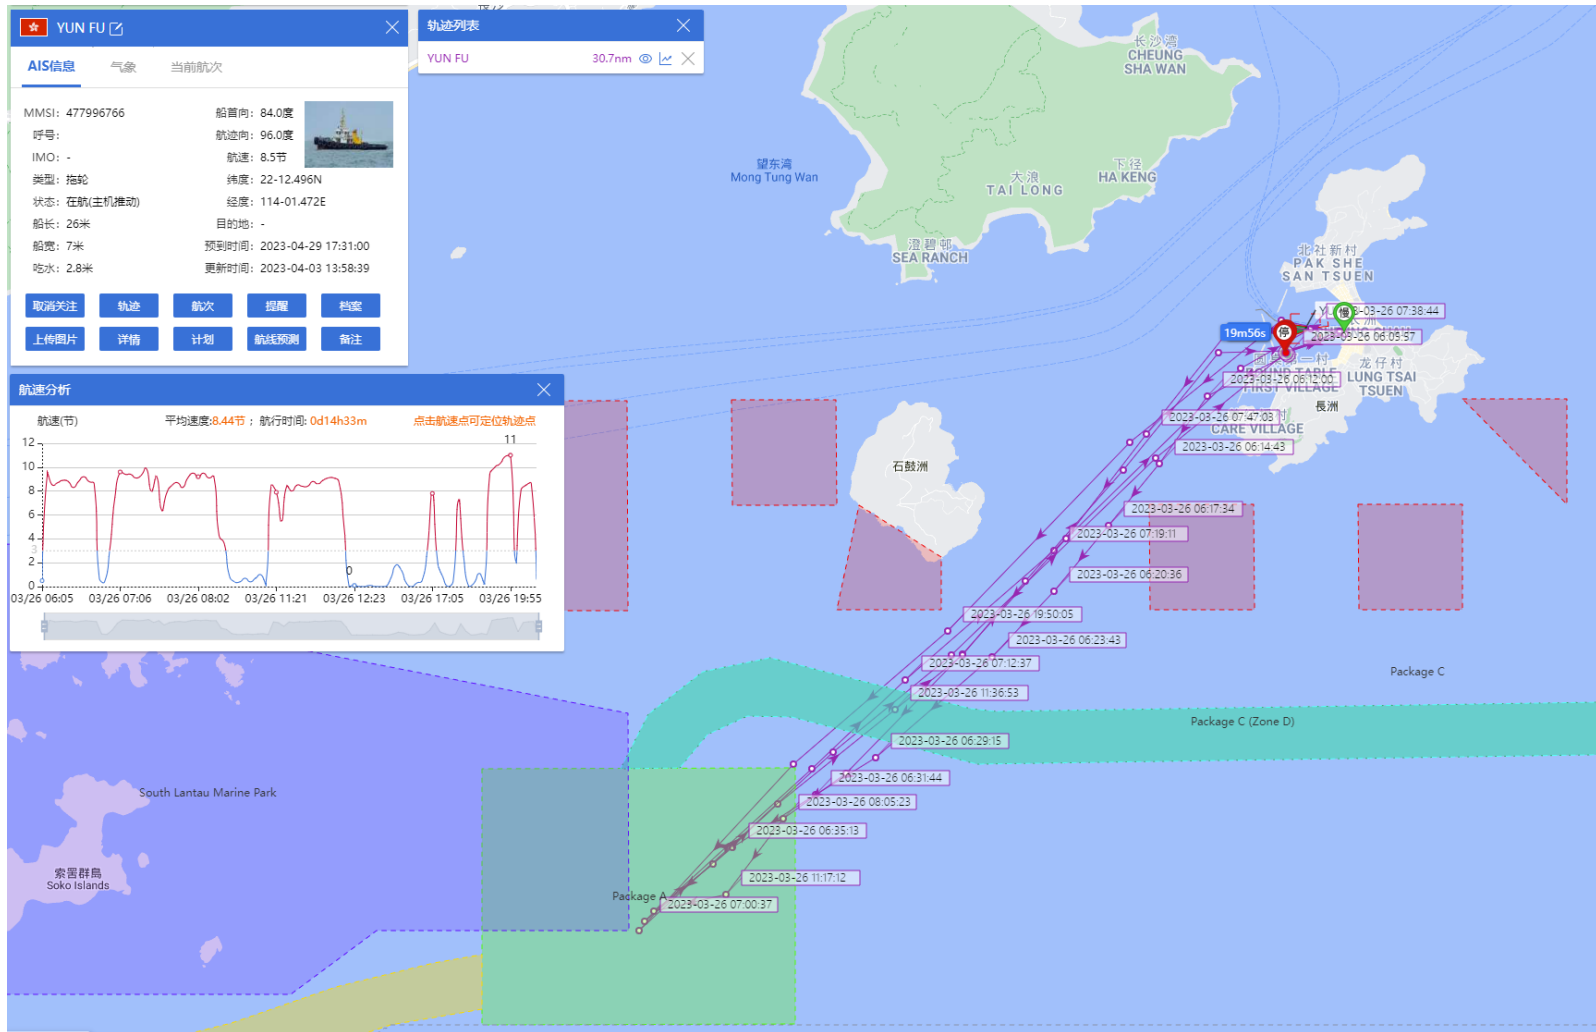

18-03-2023

Yun Fu (Tug Boat) Historical Data Records (19-25 Mar 2023)

19-03-2023

Yun Fu (Tug Boat) Historical Data Records (19-25 Mar 2023)

20-03-2023

Yun Fu (Tug Boat) Historical Data Records (19-25 Mar 2023)

21-03-2023

Yun Fu (Tug Boat) Historical Data Records (19-25 Mar 2023)

22-03-2023

Yun Fu (Tug Boat) Historical Data Records (19-25 Mar 2023)

24-03-2023

Yun Fu (Tug Boat)

Historical Data Records (19-25 Mar 2023)

25-03-2023

Yun Fu (Tug Boat)

Historical Data Records (26-31 Mar 2023)

26-03-2023

Yun Fu (Tug Boat)

Historical Data Records (26-31 Mar 2023)

27-03-2023

Yun Fu (Tug Boat) Historical Data Records (26-31 Mar 2023)

28-03-2023

Yun Fu (Tug Boat) Historical Data Records (26-31 Mar 2023)

29-03-2023

Yun Fu (Tug Boat) Historical Data Records (26-31 Mar 2023)

30-03-2023

Yun Fu (Tug Boat) Historical Data Records (26-31 Mar 2023)