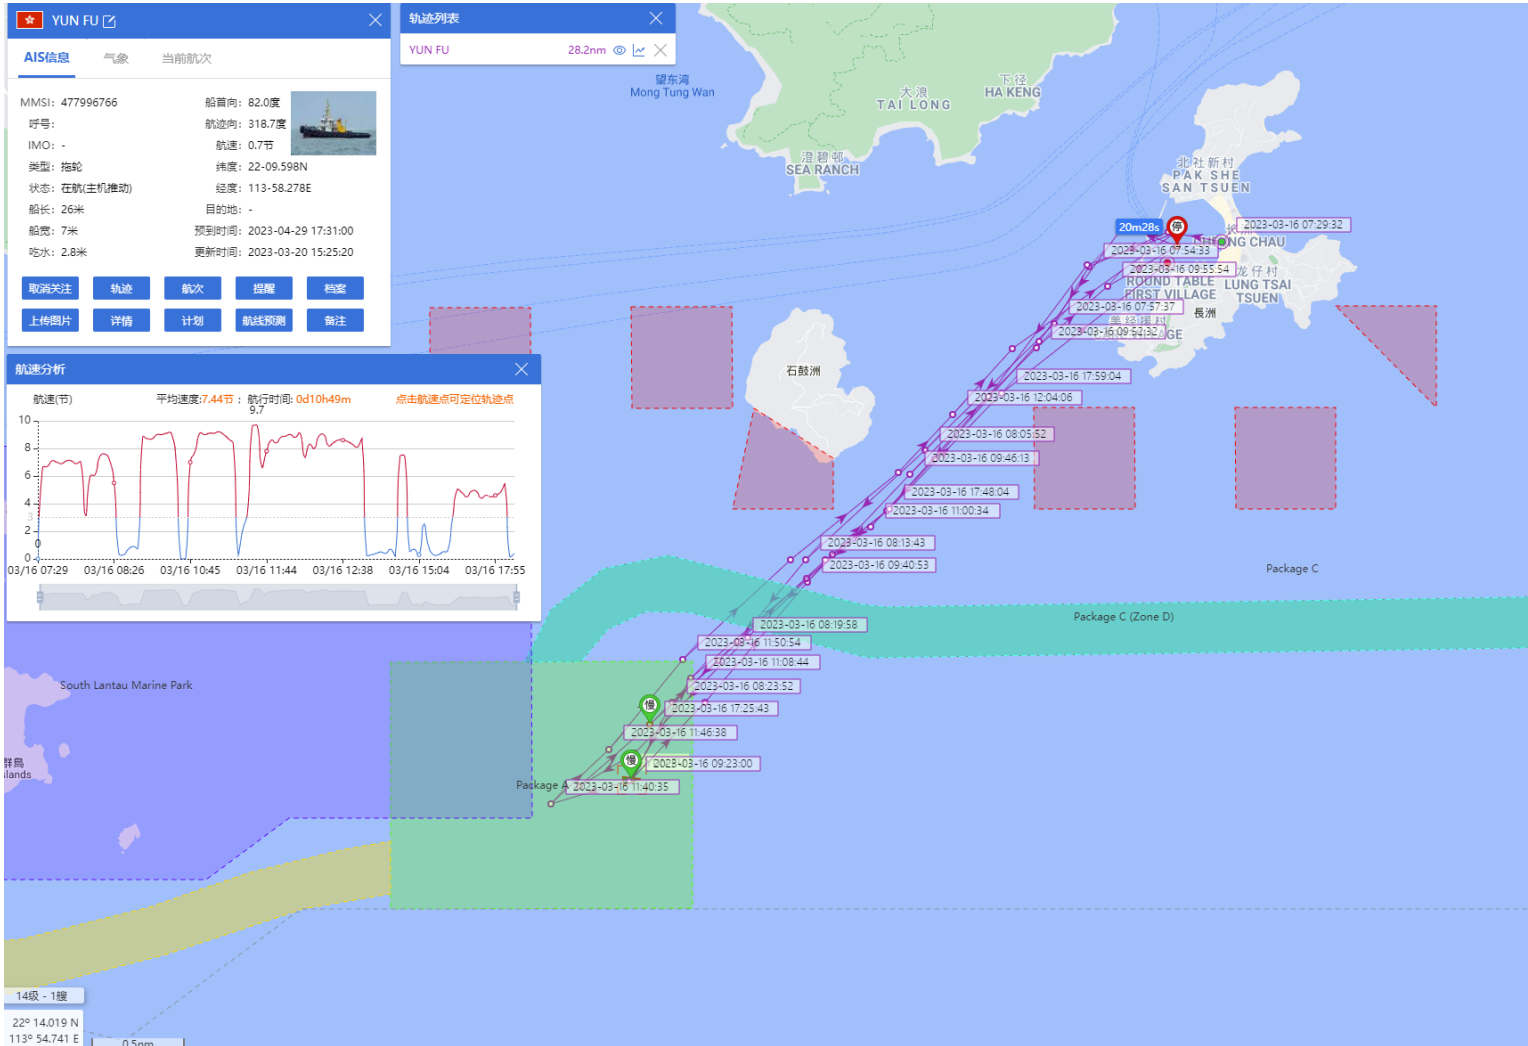

11-03-2023

Yun Fu (Tug Boat) Historical Data Records (12-18 Mar 2023)

12-03-2023

Yun Fu (Tug Boat) Historical Data Records (12-18 Mar 2023)

13-03-2023

Yun Fu (Tug Boat)

Historical Data Records (12-18 Mar 2023)

15-03-2023

Yun Fu (Tug Boat) Historical Data Records (12-18 Mar 2023)

16-03-2023

Yun Fu (Tug Boat) Historical Data Records (12-18 Mar 2023)

17-03-2023

Yun Fu (Tug Boat) Historical Data Records (12-18 Mar 2023)