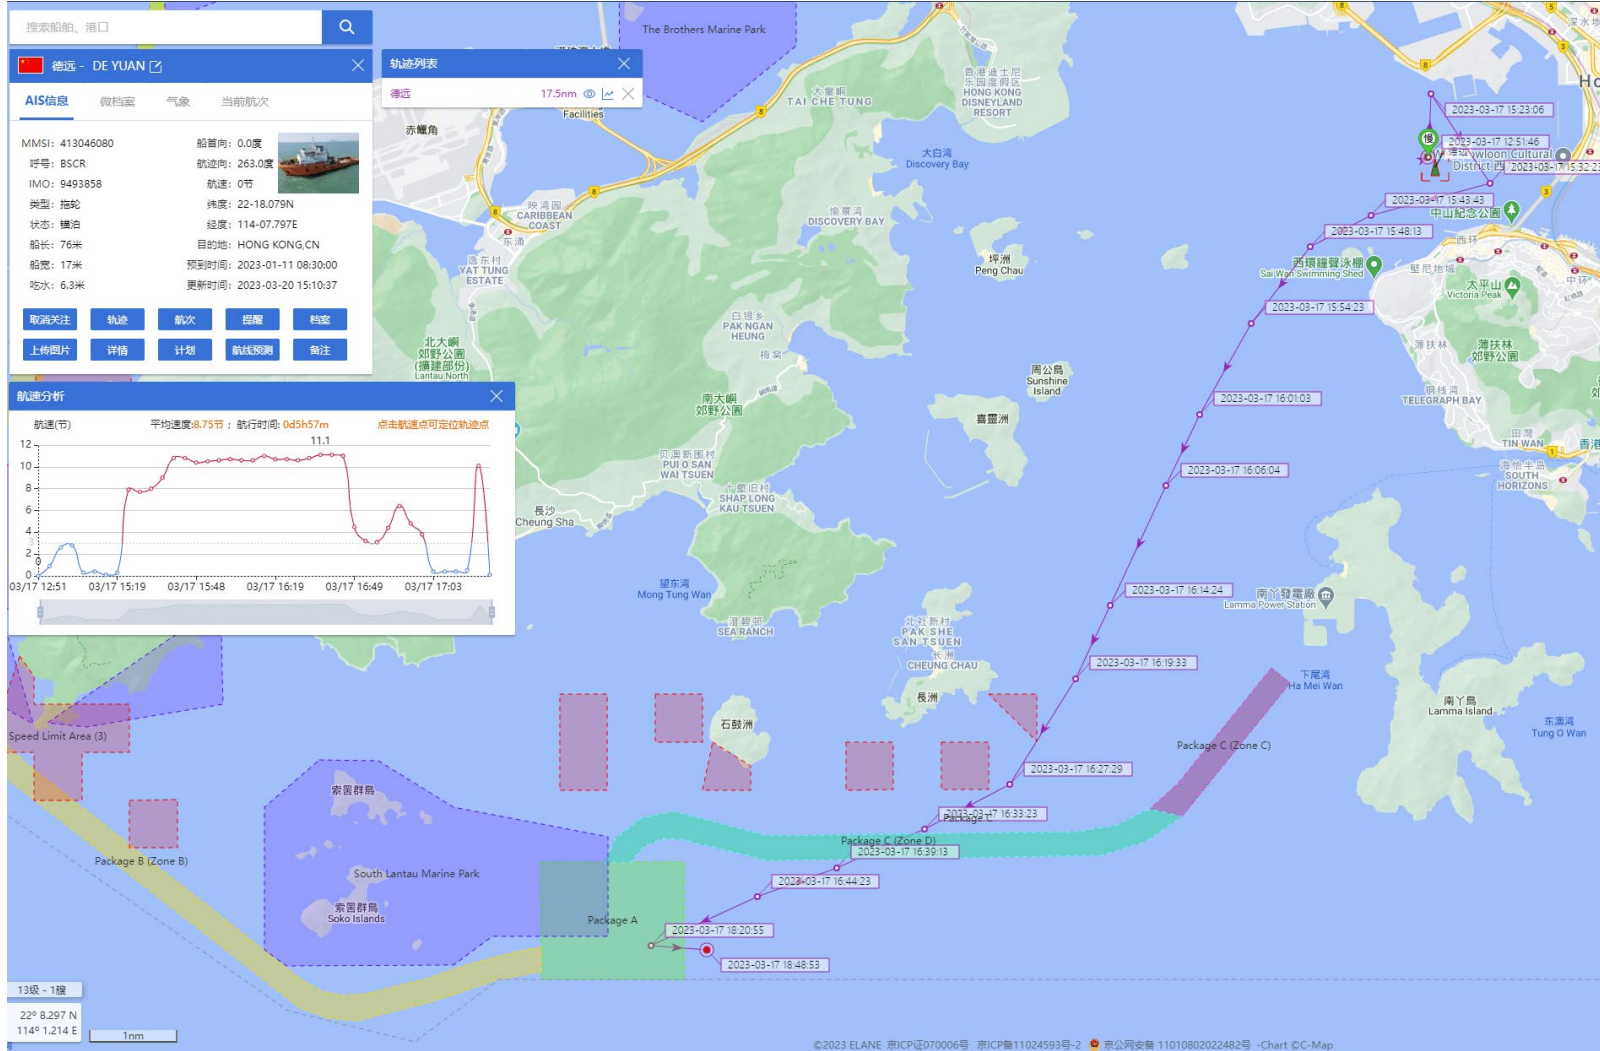

02-03-2023

DE YUAN (Special Purpose Vessel) Historical Data Records (05-11 Mar 2023)

08-03-2023

DE YUAN (Special Purpose Vessel) Historical Data Records (05-11 Mar 2023)

09-03-2023

DE YUAN (Special Purpose Vessel) Historical Data Records (12-18 Mar 2023)

12-03-2023

DE YUAN (Special Purpose Vessel) Historical Data Records (12-18 Mar 2023)

13-03-2023

DE YUAN (Special Purpose Vessel) Historical Data Records (12-18 Mar 2023)

16-03-2023

DE YUAN (Special Purpose Vessel) Historical Data Records (12-18 Mar 2023)

17-03-2023

DE YUAN (Special Purpose Vessel) Historical Data Records (19-25 Mar 2023)

20-03-2023

DE YUAN (Special Purpose Vessel) Historical Data Records (26-31 Mar 2023)

27-03-2023

DE YUAN (Special Purpose Vessel) Historical Data Records (26-31 Mar 2023)