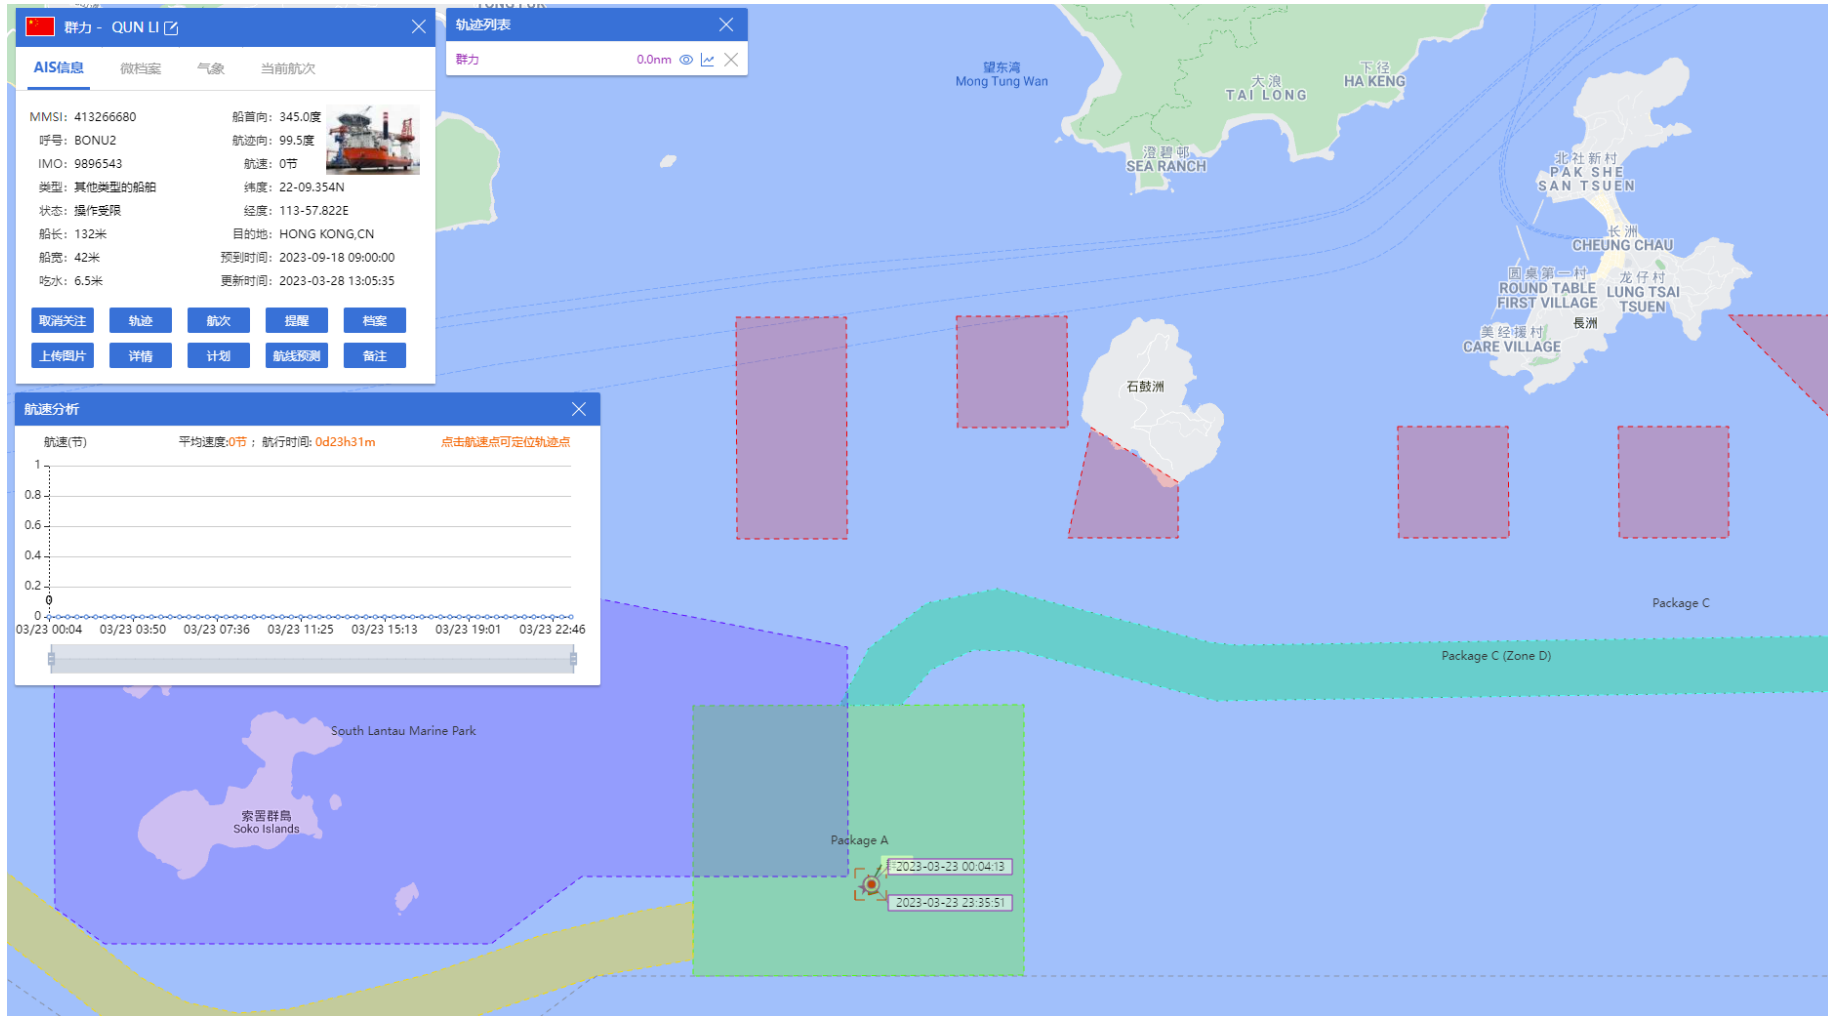

18-03-2023

QUN LI (Special Purpose Vessel) Historical Data Records (19-25 Mar 2023)

19-03-2023

QUN LI (Special Purpose Vessel) Historical Data Records (19-25 Mar 2023)

20-03-2023

QUN LI (Special Purpose Vessel) Historical Data Records (19-25 Mar 2023)

21-03-2023

QUN LI (Special Purpose Vessel) Historical Data Records (19-25 Mar 2023)

22-03-2023

QUN LI (Special Purpose Vessel) Historical Data Records (19-25 Mar 2023)

23-03-2023

QUN LI (Special Purpose Vessel) Historical Data Records (19-25 Mar 2023)

24-03-2023

QUN LI (Special Purpose Vessel) Historical Data Records (19-25 Mar 2023)

25-03-2023

QUN LI (Special Purpose Vessel) Historical Data Records (26-31 Mar 2023)

26-03-2023

QUN LI (Special Purpose Vessel) Historical Data Records (26-31 Mar 2023)