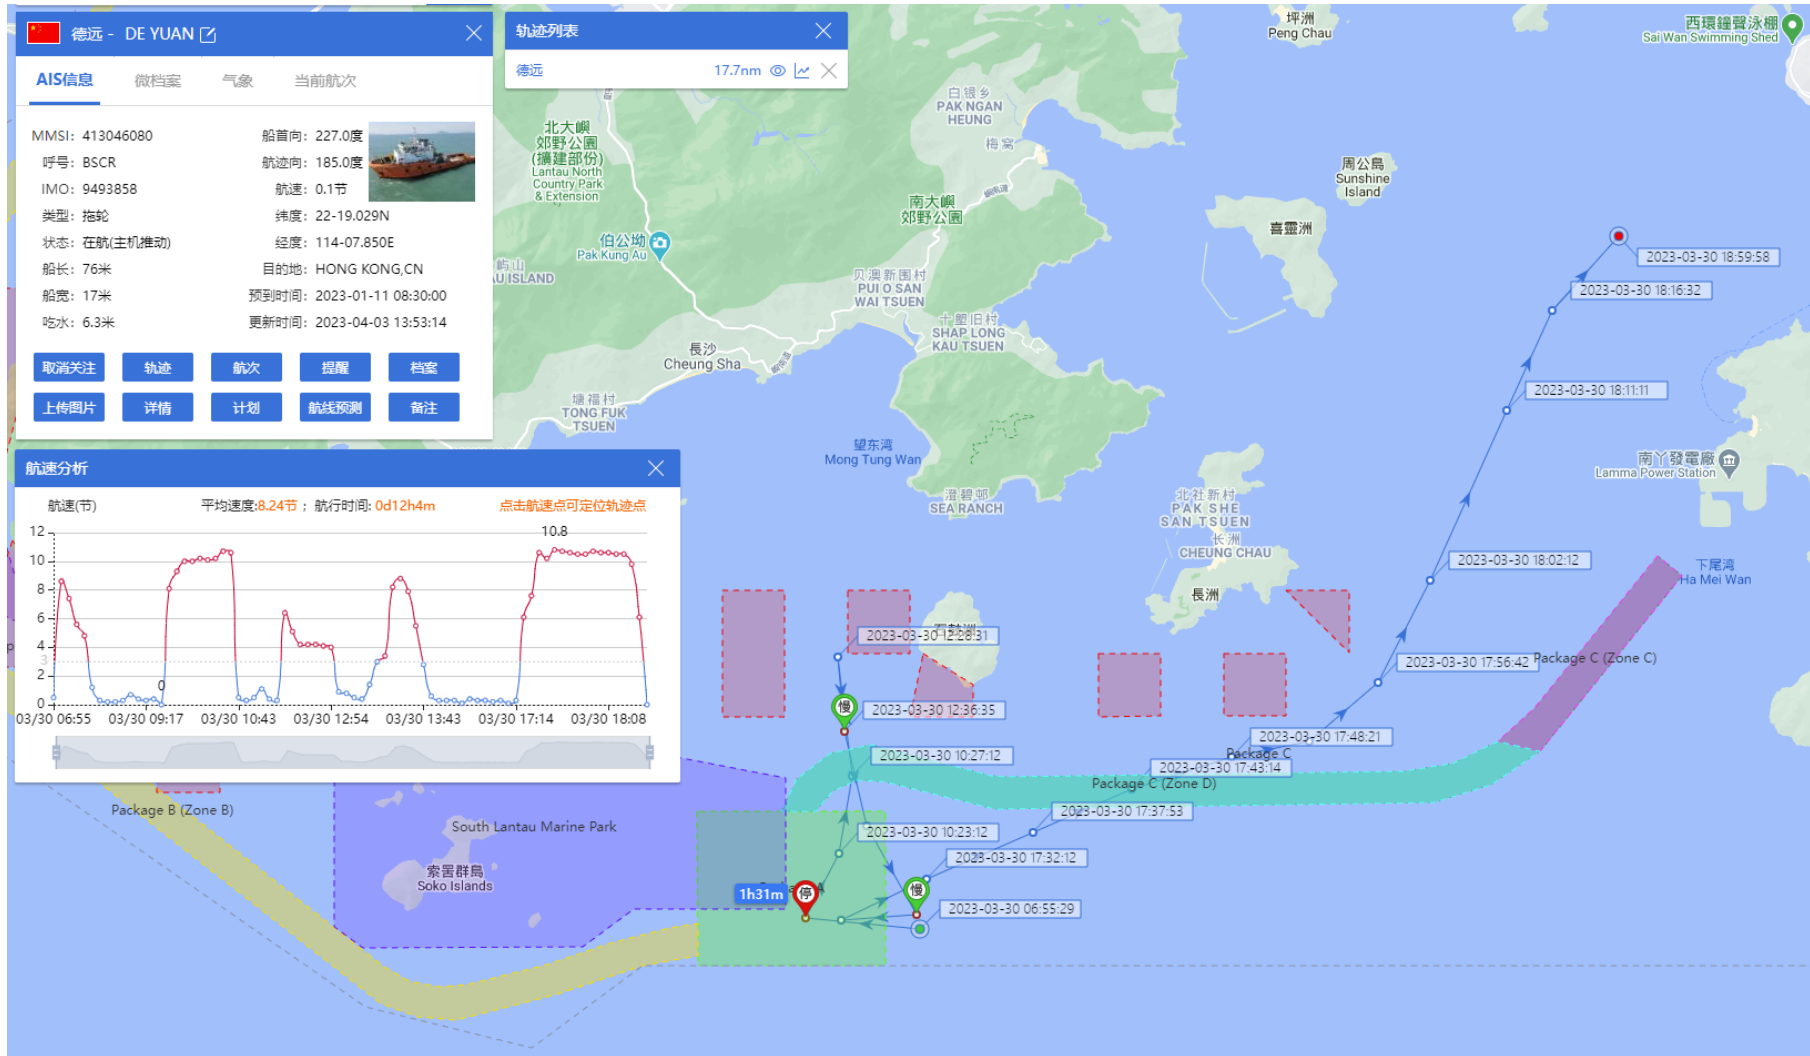

12-03-2023

DE YUAN (Special Purpose Vessel) Historical Data Records (12-18 Mar 2023)

13-03-2023

DE YUAN (Special Purpose Vessel) Historical Data Records (12-18 Mar 2023)

16-03-2023

DE YUAN (Special Purpose Vessel) Historical Data Records (12-18 Mar 2023)

17-03-2023

DE YUAN (Special Purpose Vessel) Historical Data Records (19-25 Mar 2023)

20-03-2023

DE YUAN (Special Purpose Vessel) Historical Data Records (26-31 Mar 2023)

27-03-2023

DE YUAN (Special Purpose Vessel) Historical Data Records (26-31 Mar 2023)

30-03-2023

DE YUAN (Special Purpose Vessel) Historical Data Records (26-31 Mar 2023)

31-03-2023

Yun Fu (Tug Boat) Historical Data Records (01-04 Mar 2023)

01-03-2023

Yun Fu (Tug Boat) Historical Data Records (01-04 Mar 2023)