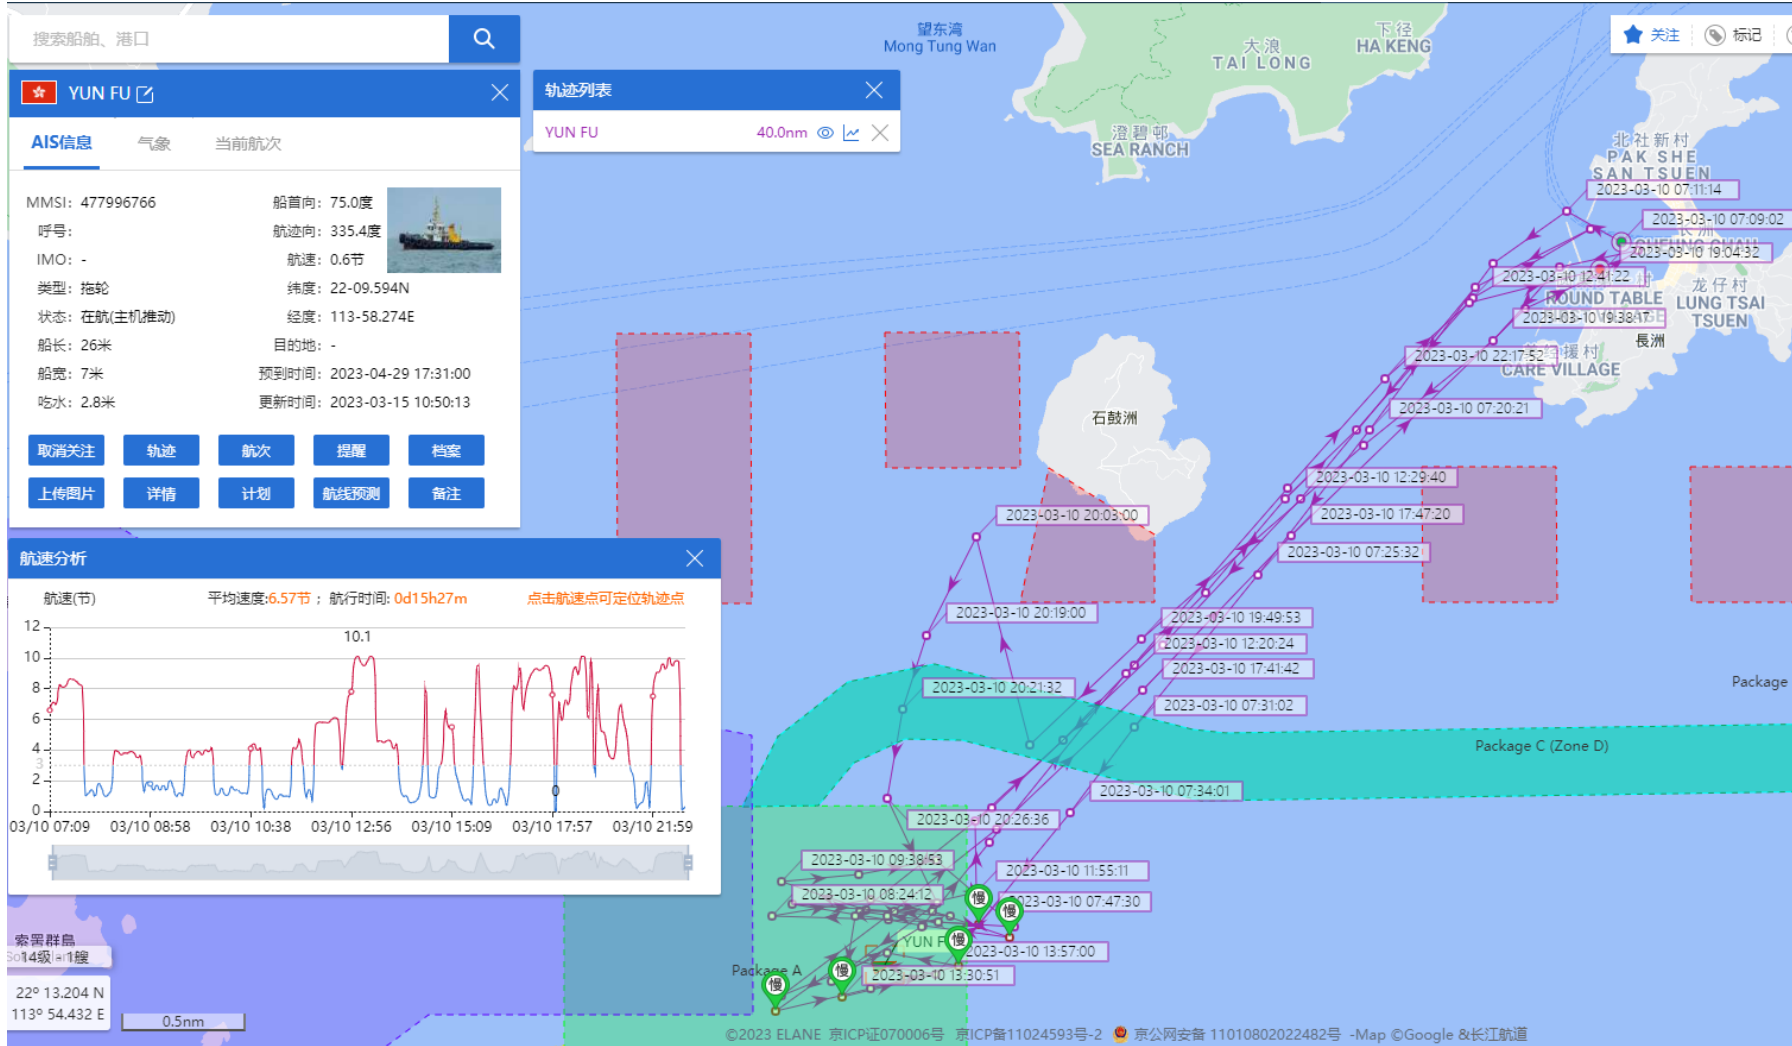

08-03-2023

Yun Fu (Tug Boat) Historical Data Records (05-11 Mar 2023)

09-03-2023

Yun Fu (Tug Boat) Historical Data Records (05-11 Mar 2023)

10-03-2023

Yun Fu (Tug Boat) Historical Data Records (05-11 Mar 2023)

11-03-2023

Yun Fu (Tug Boat) Historical Data Records (12-18 Mar 2023)

12-03-2023

Yun Fu (Tug Boat) Historical Data Records (12-18 Mar 2023)

13-03-2023

Yun Fu (Tug Boat)

Historical Data Records (12-18 Mar 2023)