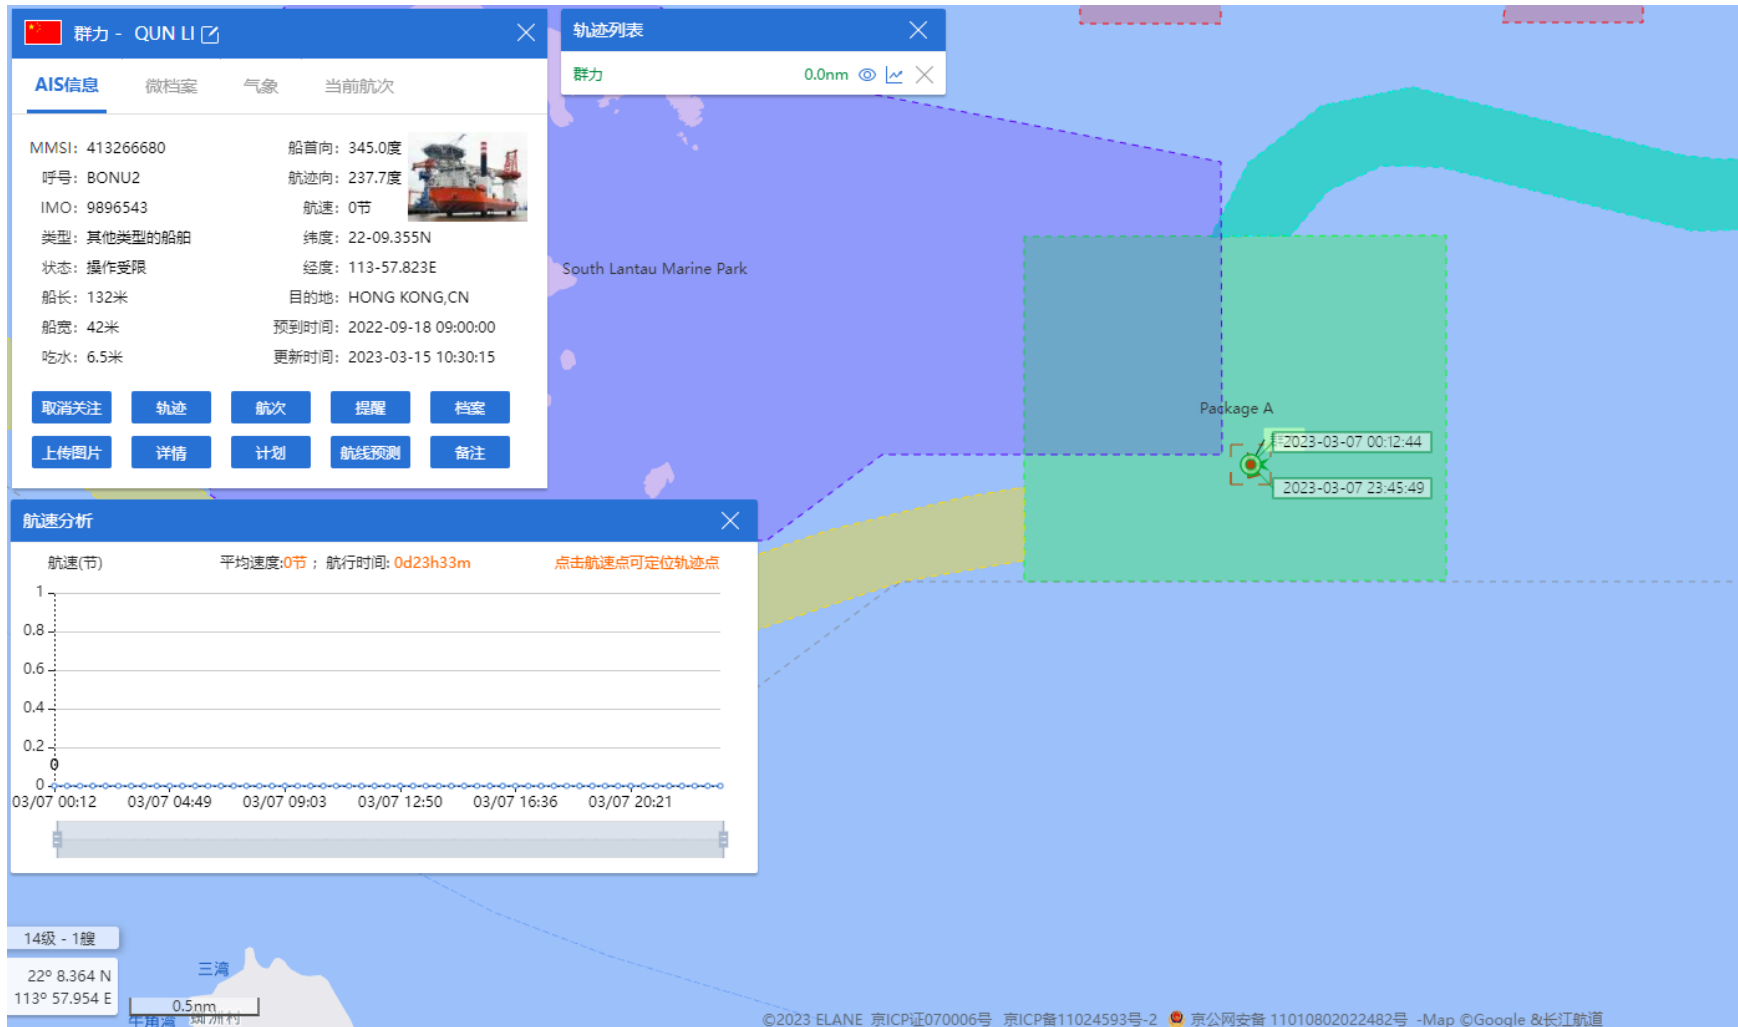

03-03-2023

QUN LI (Special Purpose Vessel) Historical Data Records (01-04 Mar 2023)

04-03-2023

QUN LI (Special Purpose Vessel) Historical Data Records (05-11 Mar 2023)

05-03-2023

QUN LI (Special Purpose Vessel) Historical Data Records (05-11 Mar 2023)

06-03-2023

QUN LI (Special Purpose Vessel) Historical Data Records (05-11 Mar 2023)

07-03-2023

QUN LI (Special Purpose Vessel) Historical Data Records (05-11 Mar 2023)

08-03-2023

QUN LI (Special Purpose Vessel) Historical Data Records (05-11 Mar 2023)