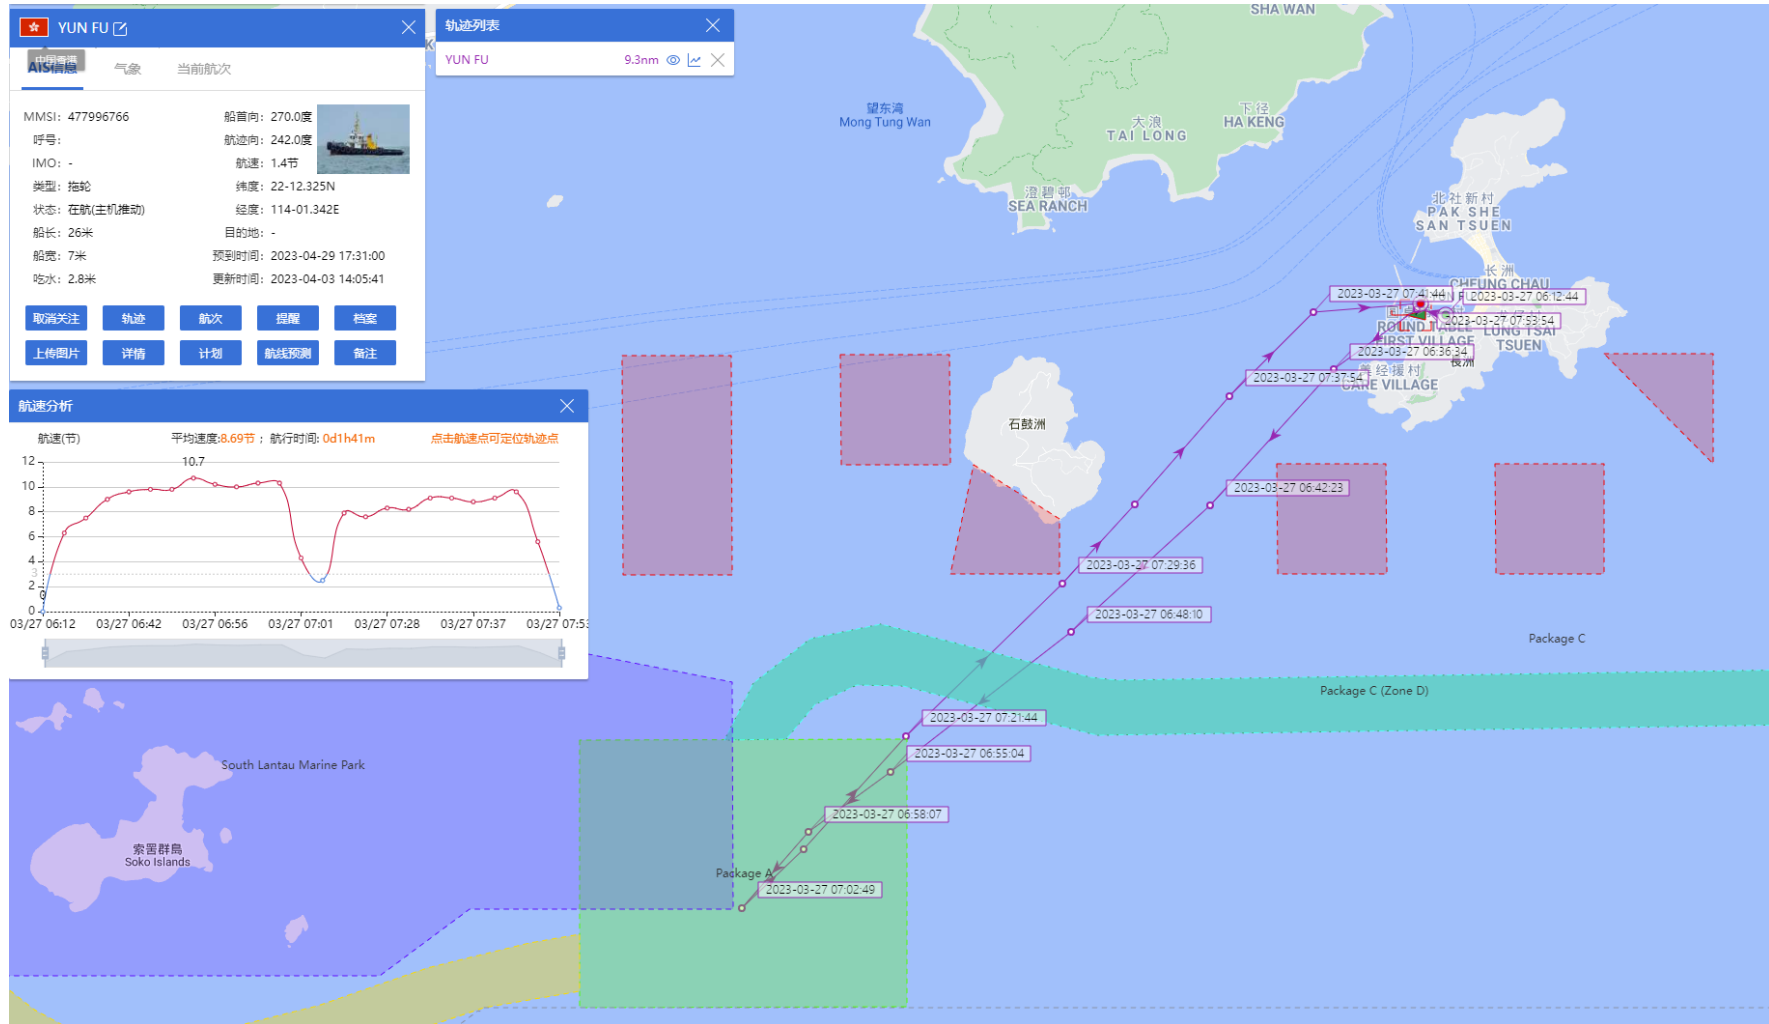

25-03-2023

Yun Fu (Tug Boat)

Historical Data Records (26-31 Mar 2023)

26-03-2023

Yun Fu (Tug Boat)

Historical Data Records (26-31 Mar 2023)

27-03-2023

Yun Fu (Tug Boat) Historical Data Records (26-31 Mar 2023)

28-03-2023

Yun Fu (Tug Boat) Historical Data Records (26-31 Mar 2023)

29-03-2023

Yun Fu (Tug Boat) Historical Data Records (26-31 Mar 2023)

30-03-2023

Yun Fu (Tug Boat) Historical Data Records (26-31 Mar 2023)