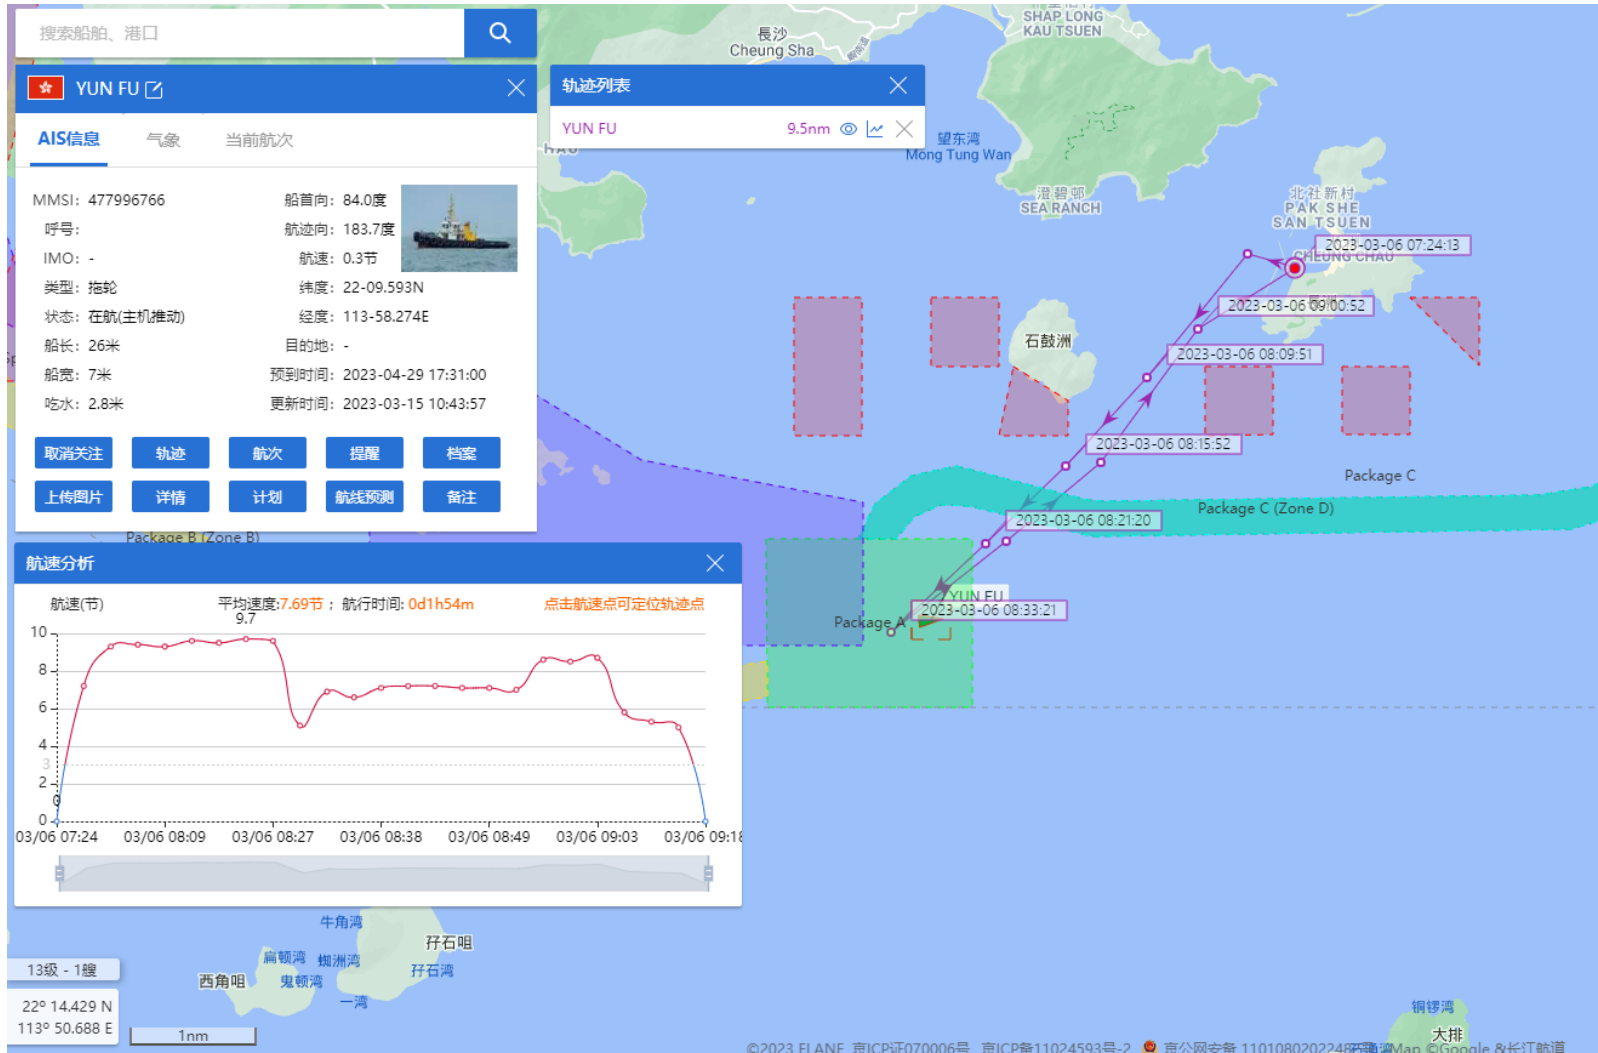

17-03-2023

DE YUAN (Special Purpose Vessel) Historical Data Records (19-25 Mar 2023)

20-03-2023

DE YUAN (Special Purpose Vessel) Historical Data Records (26-31 Mar 2023)

27-03-2023

DE YUAN (Special Purpose Vessel) Historical Data Records (26-31 Mar 2023)

30-03-2023

DE YUAN (Special Purpose Vessel) Historical Data Records (26-31 Mar 2023)

31-03-2023

Yun Fu (Tug Boat) Historical Data Records (01-04 Mar 2023)

01-03-2023

Yun Fu (Tug Boat) Historical Data Records (01-04 Mar 2023)

02-03-2023

Yun Fu (Tug Boat) Historical Data Records (01-04 Mar 2023)

03-03-2023

Yun Fu (Tug Boat) Historical Data Records (01-04 Mar 2023)

04-03-2023

Yun Fu (Tug Boat) Historical Data Records (05-11 Mar 2023)

05-03-2023

Yun Fu (Tug Boat)

Historical Data Records (05-11 Mar 2023)

06-03-2023

Yun Fu (Tug Boat)

Historical Data Records (05-11 Mar 2023)

07-03-2023

Yun Fu (Tug Boat) Historical Data Records (05-11 Mar 2023)