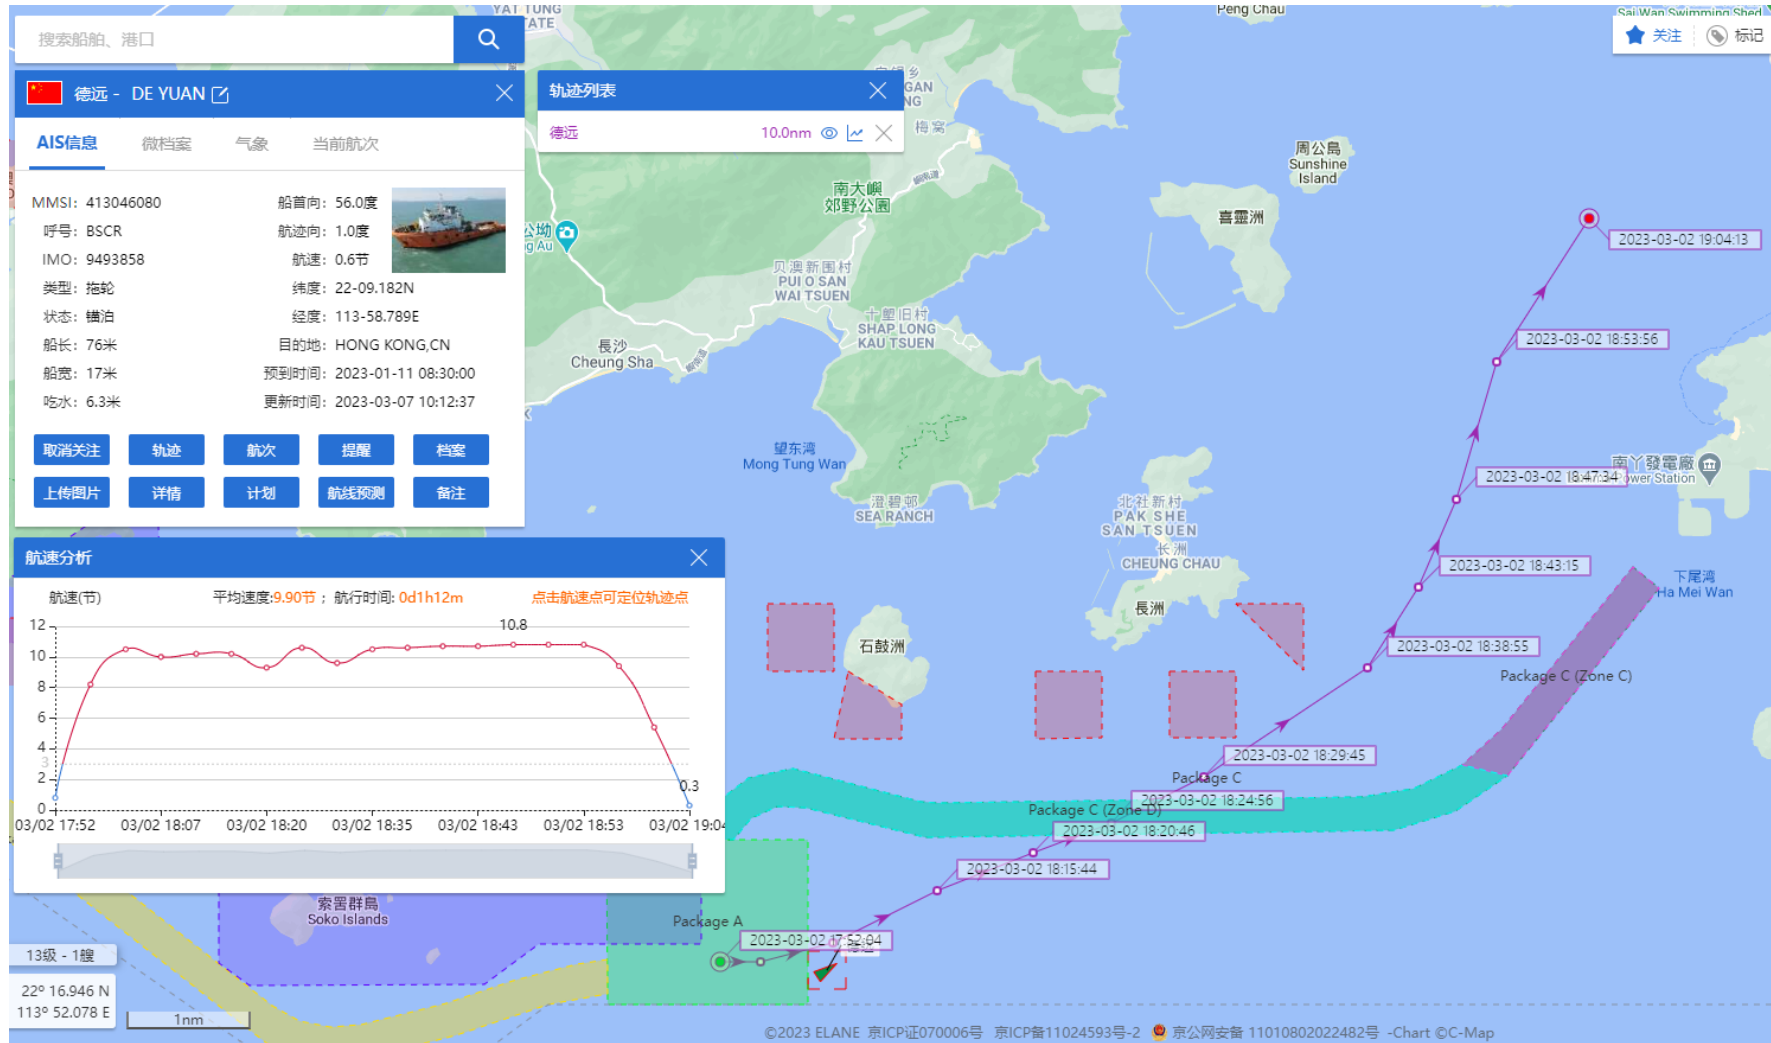

ANNEX J

RECORDS OF OPERATING SPEEDS AND MARINE TRAVEL ROUTES OF WORKING VESSELS

(ELECTRONIC COPY ONLY)

DE YUAN (Special Purpose Vessel) Historical Data Records (01-04 Mar 2023)

01-03-2023

DE YUAN (Special Purpose Vessel) Historical Data Records (01-04 Mar 2023)

02-03-2023

DE YUAN (Special Purpose Vessel) Historical Data Records (05-11 Mar 2023)

08-03-2023

DE YUAN (Special Purpose Vessel) Historical Data Records (05-11 Mar 2023)

09-03-2023

DE YUAN (Special Purpose Vessel) Historical Data Records (12-18 Mar 2023)

12-03-2023

DE YUAN (Special Purpose Vessel) Historical Data Records (12-18 Mar 2023)

13-03-2023

DE YUAN (Special Purpose Vessel) Historical Data Records (12-18 Mar 2023)

16-03-2023

DE YUAN (Special Purpose Vessel) Historical Data Records (12-18 Mar 2023)