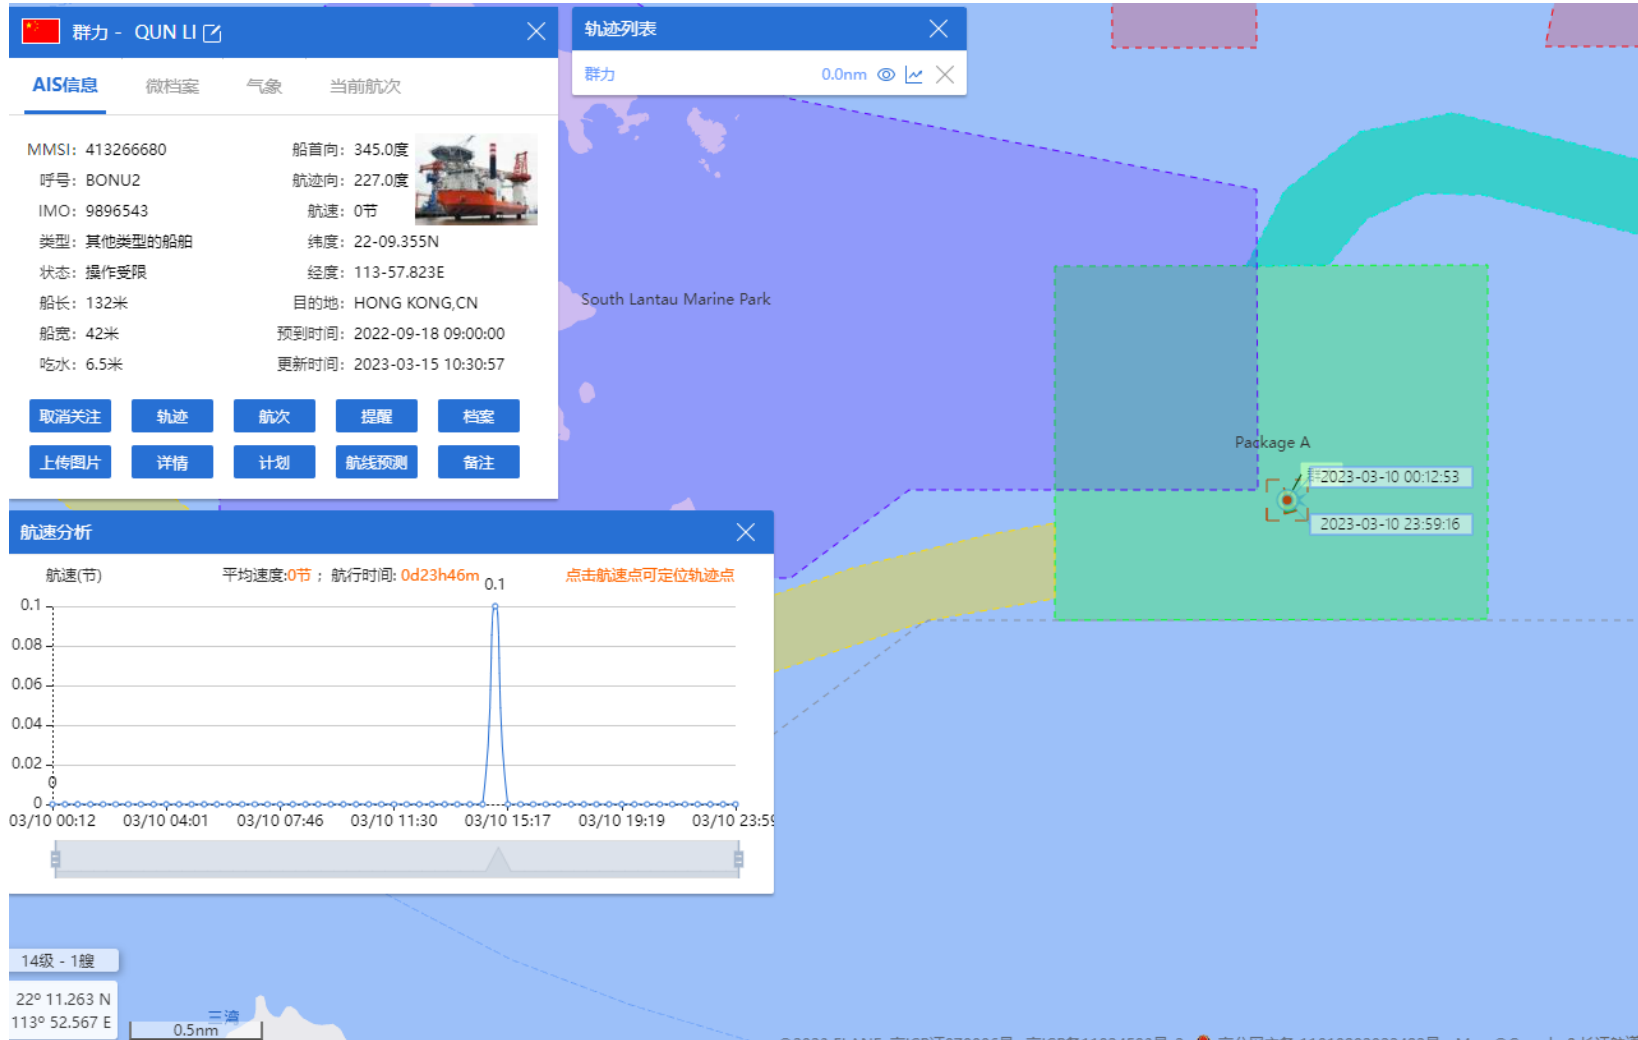

03-03-2023

QUN LI (Special Purpose Vessel) Historical Data Records (01-04 Mar 2023)

04-03-2023

QUN LI (Special Purpose Vessel) Historical Data Records (05-11 Mar 2023)

05-03-2023

QUN LI (Special Purpose Vessel) Historical Data Records (05-11 Mar 2023)

06-03-2023

QUN LI (Special Purpose Vessel) Historical Data Records (05-11 Mar 2023)

07-03-2023

QUN LI (Special Purpose Vessel) Historical Data Records (05-11 Mar 2023)

08-03-2023

QUN LI (Special Purpose Vessel) Historical Data Records (05-11 Mar 2023)

09-03-2023

QUN LI (Special Purpose Vessel) Historical Data Records (05-11 Mar 2023)

10-03-2023

QUN LI (Special Purpose Vessel) Historical Data Records (05-11 Mar 2023)

11-03-2023

QUN LI (Special Purpose Vessel) Historical Data Records (12-18 Mar 2023)