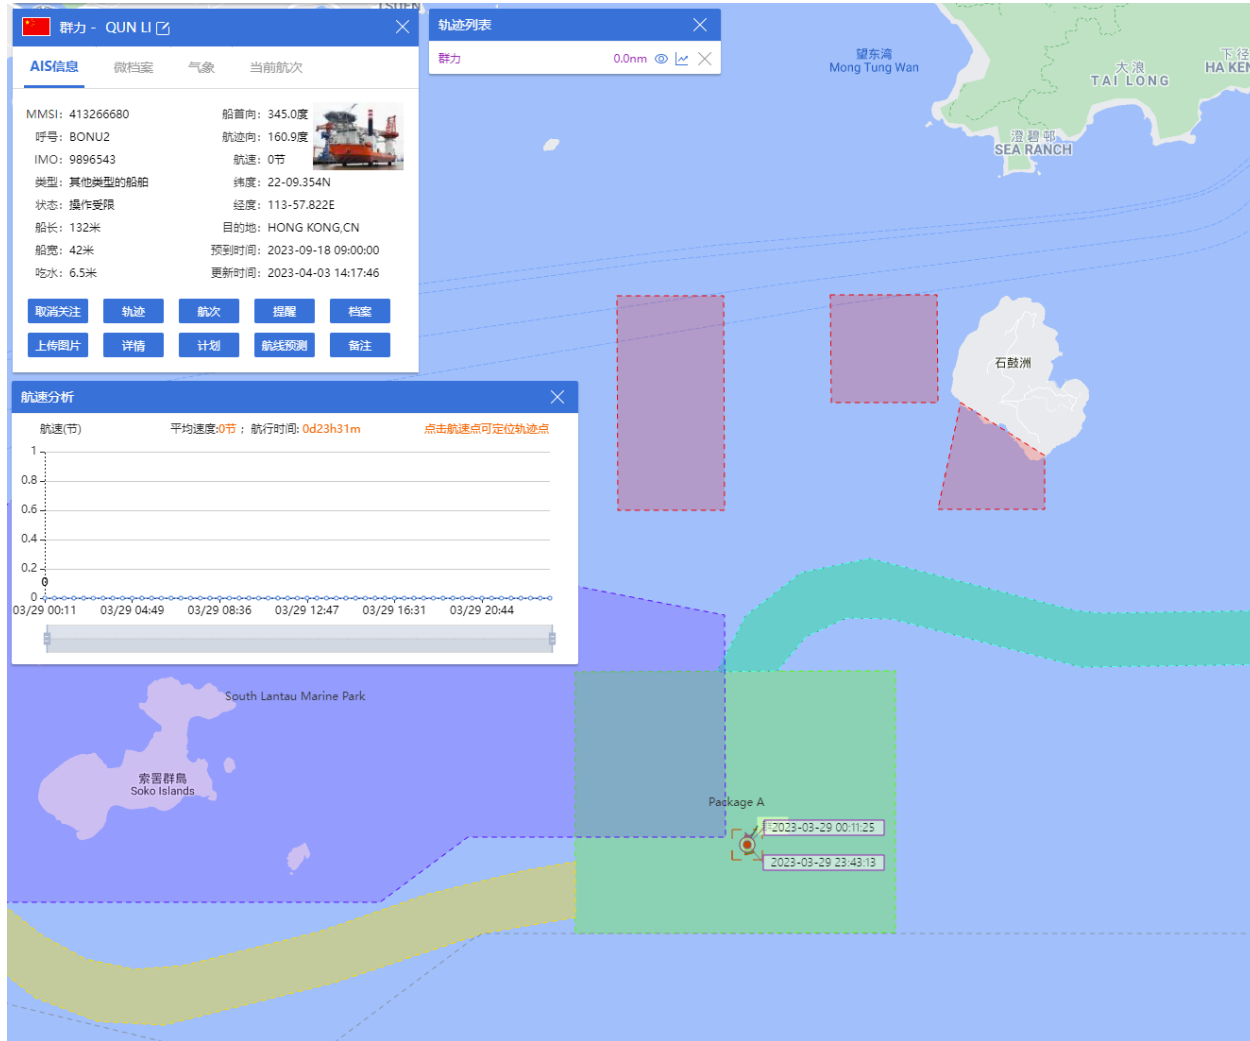

21-03-2023

QUN LI (Special Purpose Vessel) Historical Data Records (19-25 Mar 2023)

22-03-2023

QUN LI (Special Purpose Vessel) Historical Data Records (19-25 Mar 2023)

23-03-2023

QUN LI (Special Purpose Vessel) Historical Data Records (19-25 Mar 2023)

24-03-2023

QUN LI (Special Purpose Vessel) Historical Data Records (19-25 Mar 2023)

25-03-2023

QUN LI (Special Purpose Vessel) Historical Data Records (26-31 Mar 2023)

26-03-2023

QUN LI (Special Purpose Vessel) Historical Data Records (26-31 Mar 2023)

27-03-2023

QUN LI (Special Purpose Vessel) Historical Data Records (26-31 Mar 2023)

28-03-2023

QUN LI (Special Purpose Vessel) Historical Data Records (26-31 Mar 2023)

29-03-2023

QUN LI (Special Purpose Vessel) Historical Data Records (26-31 Mar 2023)

30-03-2023

QUN LI (Special Purpose Vessel) Historical Data Records (26-31 Mar 2023)

31-03-2023