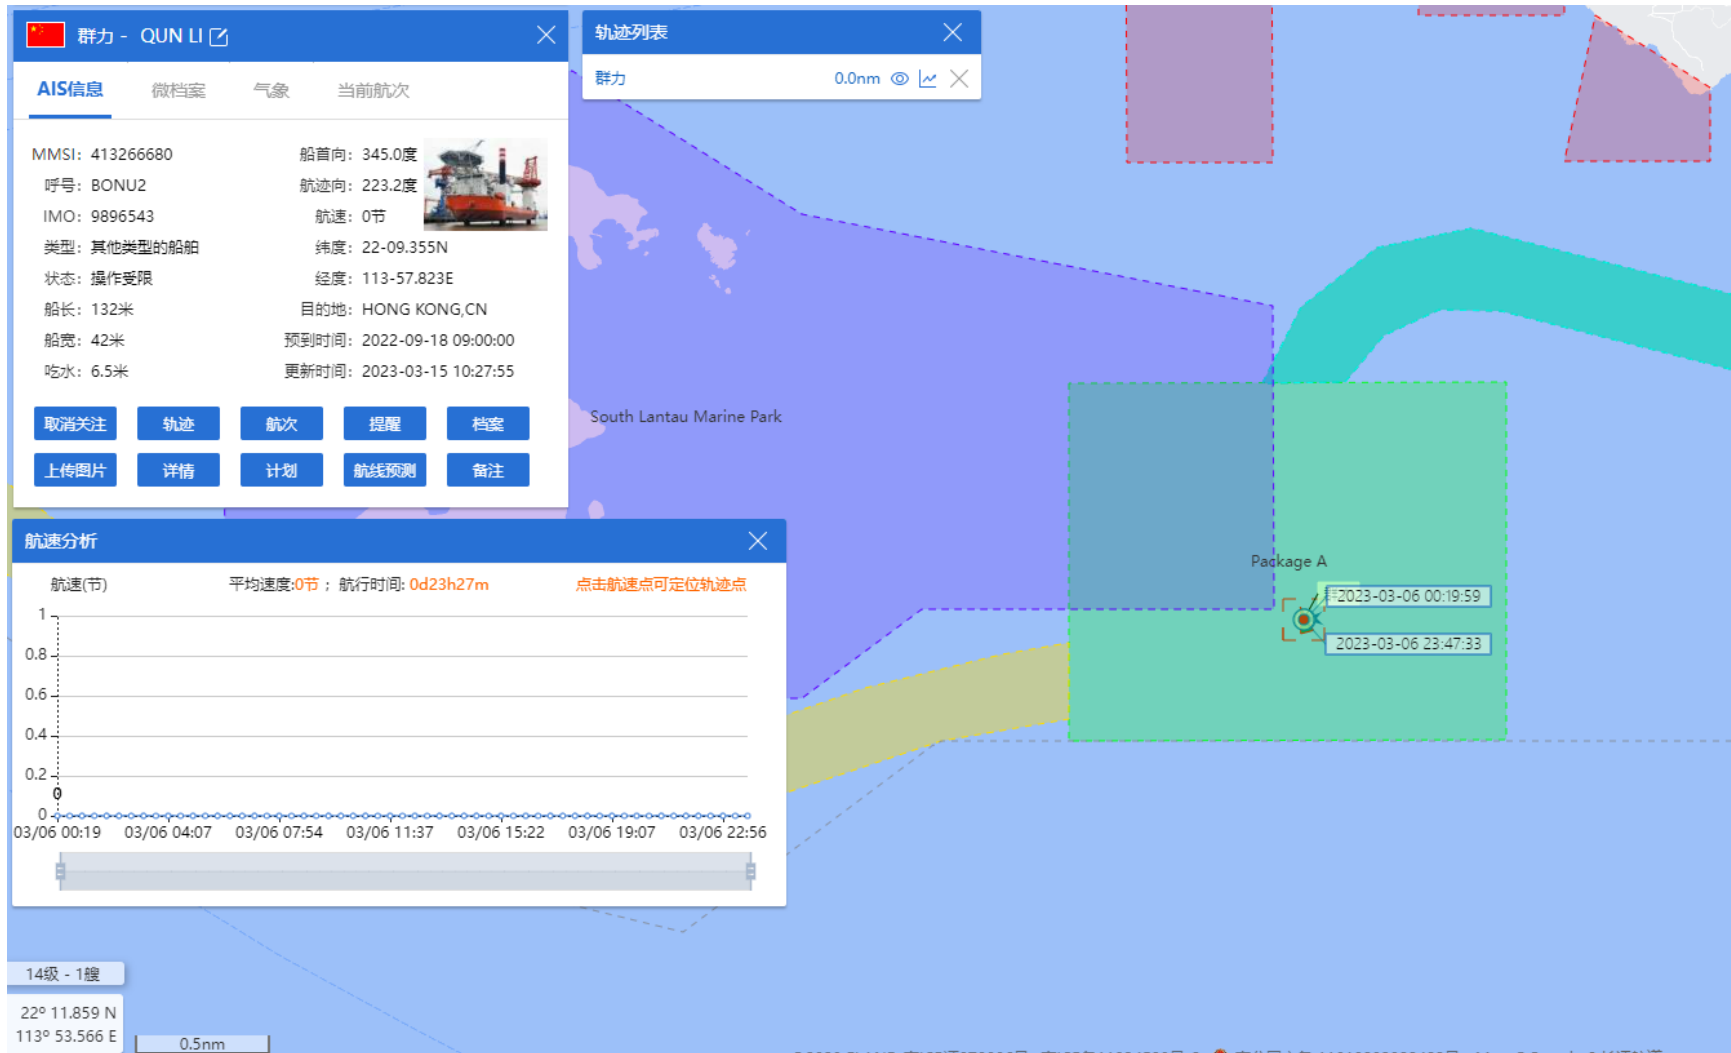

31-03-2023

QUN LI (Special Purpose Vessel) Historical Data Records (01-04 Mar 2023)

01-03-2023

QUN LI (Special Purpose Vessel) Historical Data Records (01-04 Mar 2023)

02-03-2023

QUN LI (Special Purpose Vessel) Historical Data Records (01-04 Mar 2023)

03-03-2023

QUN LI (Special Purpose Vessel) Historical Data Records (01-04 Mar 2023)

04-03-2023

QUN LI (Special Purpose Vessel) Historical Data Records (05-11 Mar 2023)

05-03-2023

QUN LI (Special Purpose Vessel) Historical Data Records (05-11 Mar 2023)

06-03-2023

QUN LI (Special Purpose Vessel) Historical Data Records (05-11 Mar 2023)

07-03-2023

QUN LI (Special Purpose Vessel) Historical Data Records (05-11 Mar 2023)

08-03-2023

QUN LI (Special Purpose Vessel) Historical Data Records (05-11 Mar 2023)

09-03-2023

QUN LI (Special Purpose Vessel) Historical Data Records (05-11 Mar 2023)

10-03-2023

QUN LI (Special Purpose Vessel) Historical Data Records (05-11 Mar 2023)

11-03-2023

QUN LI (Special Purpose Vessel) Historical Data Records (12-18 Mar 2023)