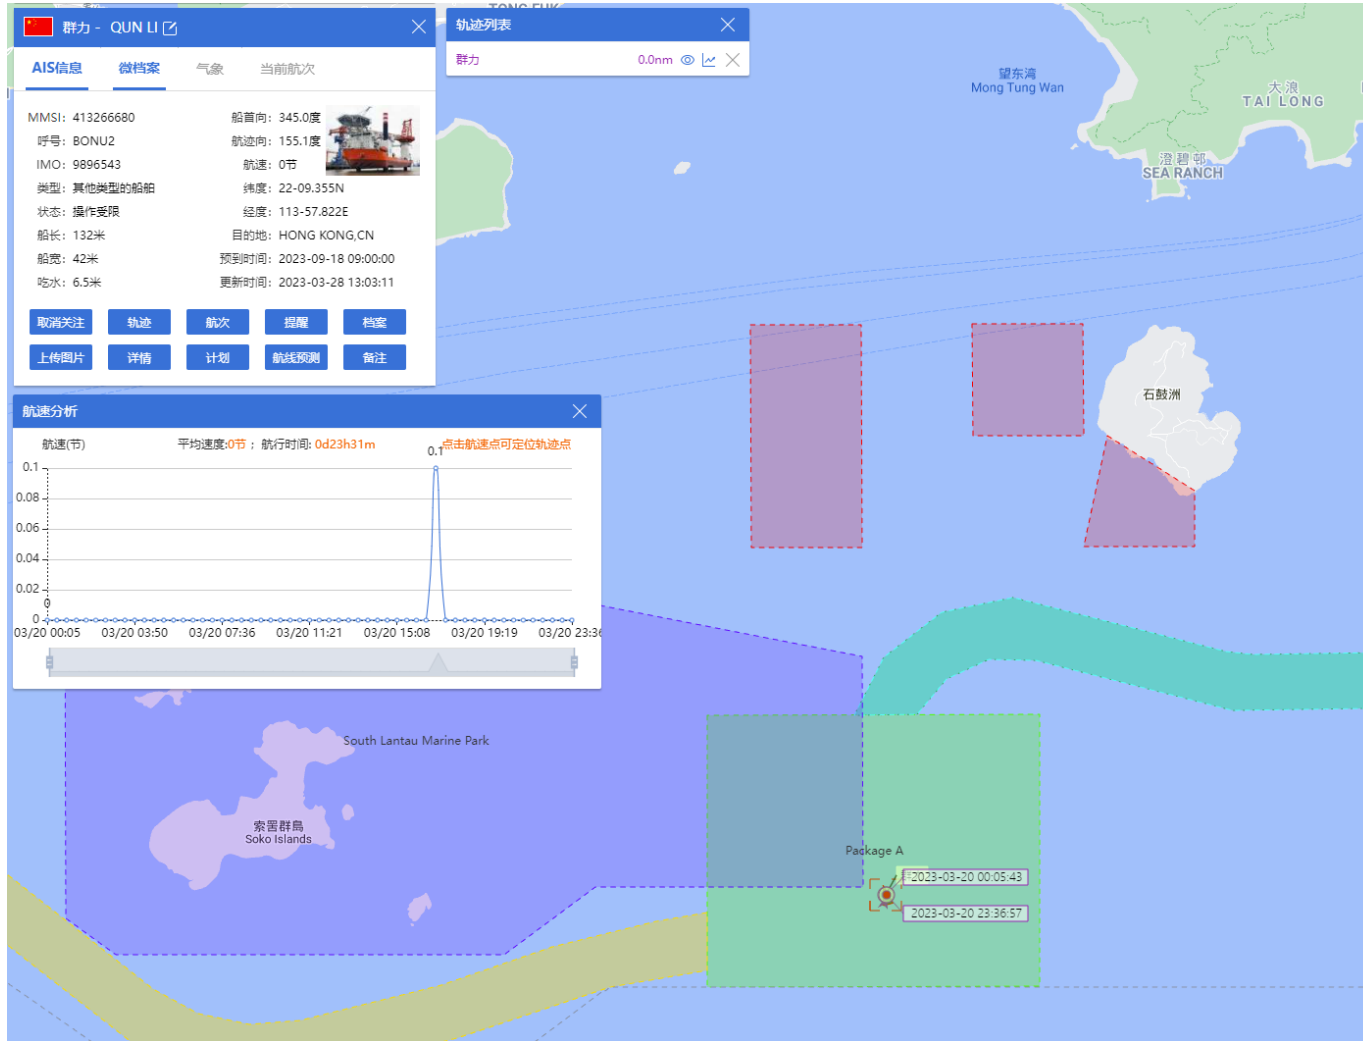

15-03-2023

QUN LI (Special Purpose Vessel) Historical Data Records (12-18 Mar 2023)

16-03-2023

QUN LI (Special Purpose Vessel) Historical Data Records (12-18 Mar 2023)

17-03-2023

QUN LI (Special Purpose Vessel) Historical Data Records (12-18 Mar 2023)

18-03-2023

QUN LI (Special Purpose Vessel) Historical Data Records (19-25 Mar 2023)

19-03-2023

QUN LI (Special Purpose Vessel) Historical Data Records (19-25 Mar 2023)

20-03-2023

QUN LI (Special Purpose Vessel) Historical Data Records (19-25 Mar 2023)

21-03-2023

QUN LI (Special Purpose Vessel) Historical Data Records (19-25 Mar 2023)

22-03-2023

QUN LI (Special Purpose Vessel) Historical Data Records (19-25 Mar 2023)

23-03-2023

QUN LI (Special Purpose Vessel) Historical Data Records (19-25 Mar 2023)