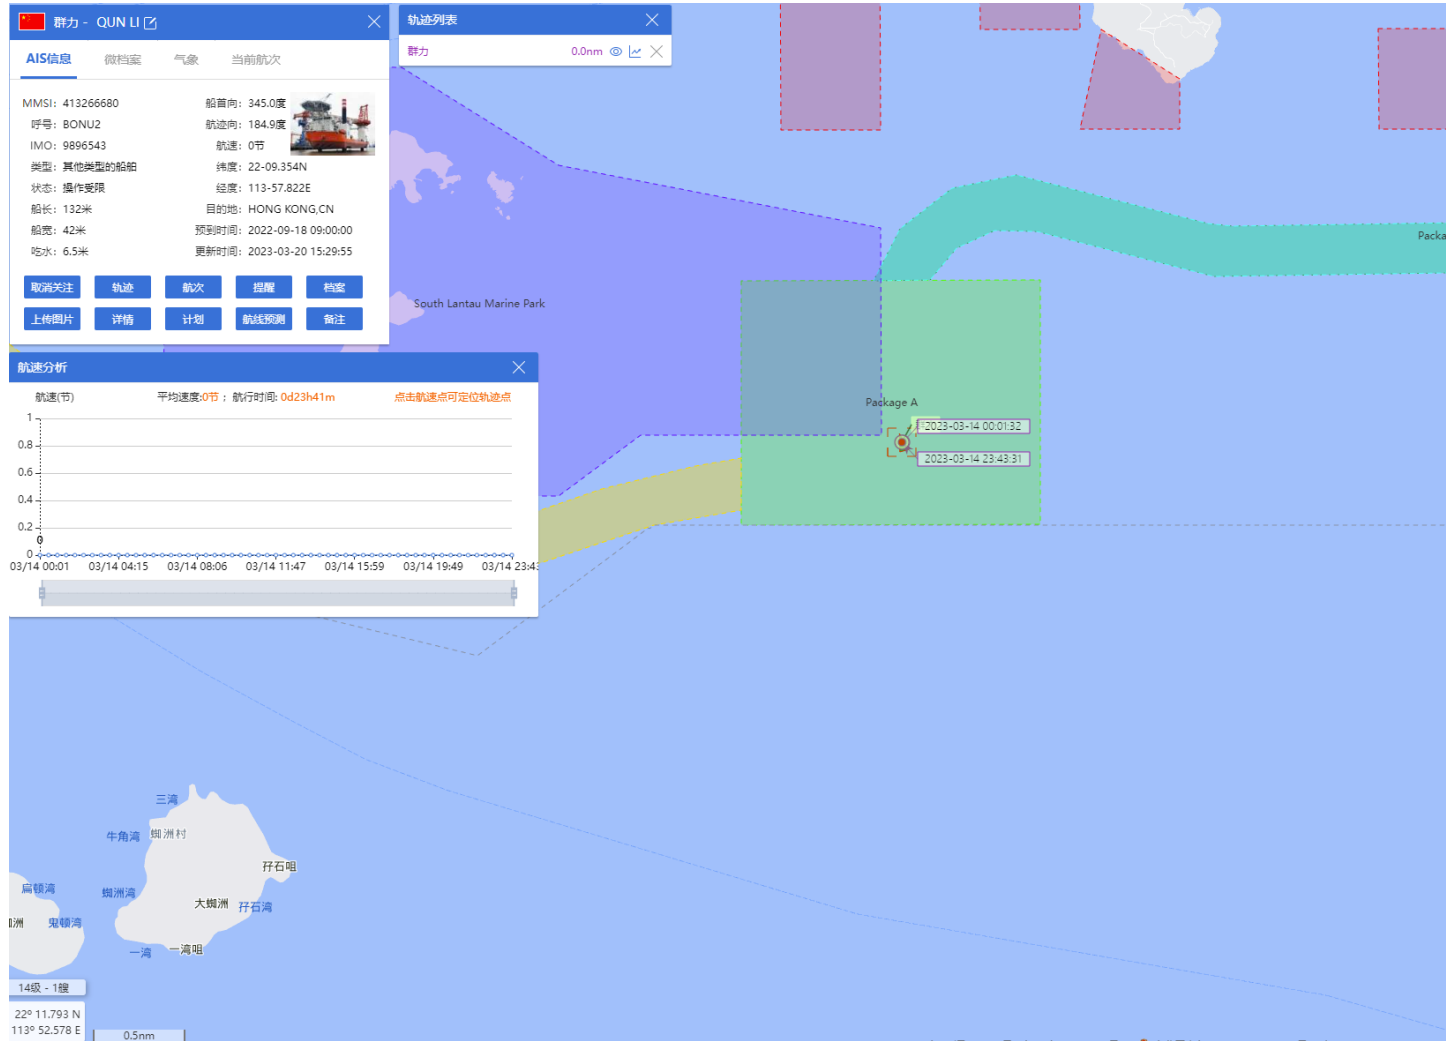

09-03-2023

QUN LI (Special Purpose Vessel) Historical Data Records (05-11 Mar 2023)

10-03-2023

QUN LI (Special Purpose Vessel) Historical Data Records (05-11 Mar 2023)

11-03-2023

QUN LI (Special Purpose Vessel) Historical Data Records (12-18 Mar 2023)

12-03-2023

QUN LI (Special Purpose Vessel) Historical Data Records (12-18 Mar 2023)

13-03-2023

QUN LI (Special Purpose Vessel) Historical Data Records (12-18 Mar 2023)

14-03-2023

QUN LI (Special Purpose Vessel) Historical Data Records (12-18 Mar 2023)

15-03-2023

QUN LI (Special Purpose Vessel) Historical Data Records (12-18 Mar 2023)

16-03-2023

QUN LI (Special Purpose Vessel) Historical Data Records (12-18 Mar 2023)

17-03-2023

QUN LI (Special Purpose Vessel) Historical Data Records (12-18 Mar 2023)