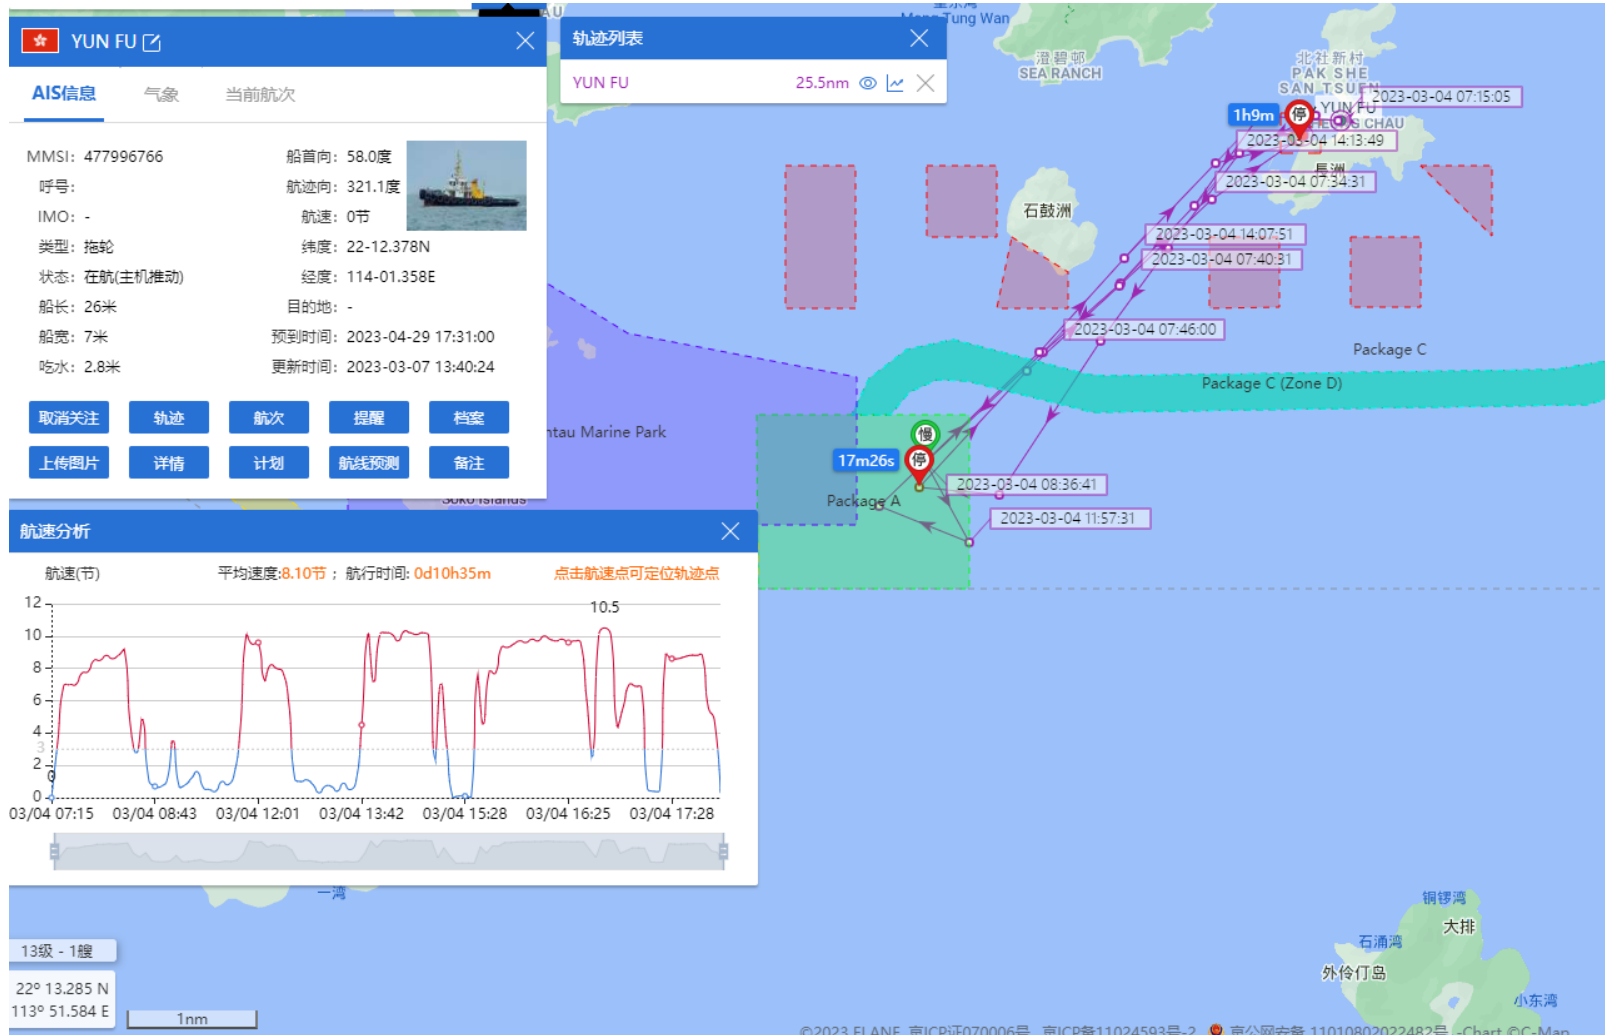

17-03-2023

DE YUAN (Special Purpose Vessel) Historical Data Records (19-25 Mar 2023)

20-03-2023

DE YUAN (Special Purpose Vessel) Historical Data Records (26-31 Mar 2023)

27-03-2023

DE YUAN (Special Purpose Vessel) Historical Data Records (26-31 Mar 2023)

02-03-2023

Yun Fu (Tug Boat) Historical Data Records (01-04 Mar 2023)

03-03-2023

Yun Fu (Tug Boat) Historical Data Records (01-04 Mar 2023)

04-03-2023

Yun Fu (Tug Boat) Historical Data Records (05-11 Mar 2023)

05-03-2023

Yun Fu (Tug Boat)

Historical Data Records (05-11 Mar 2023)

06-03-2023

Yun Fu (Tug Boat)

Historical Data Records (05-11 Mar 2023)

07-03-2023

Yun Fu (Tug Boat) Historical Data Records (05-11 Mar 2023)