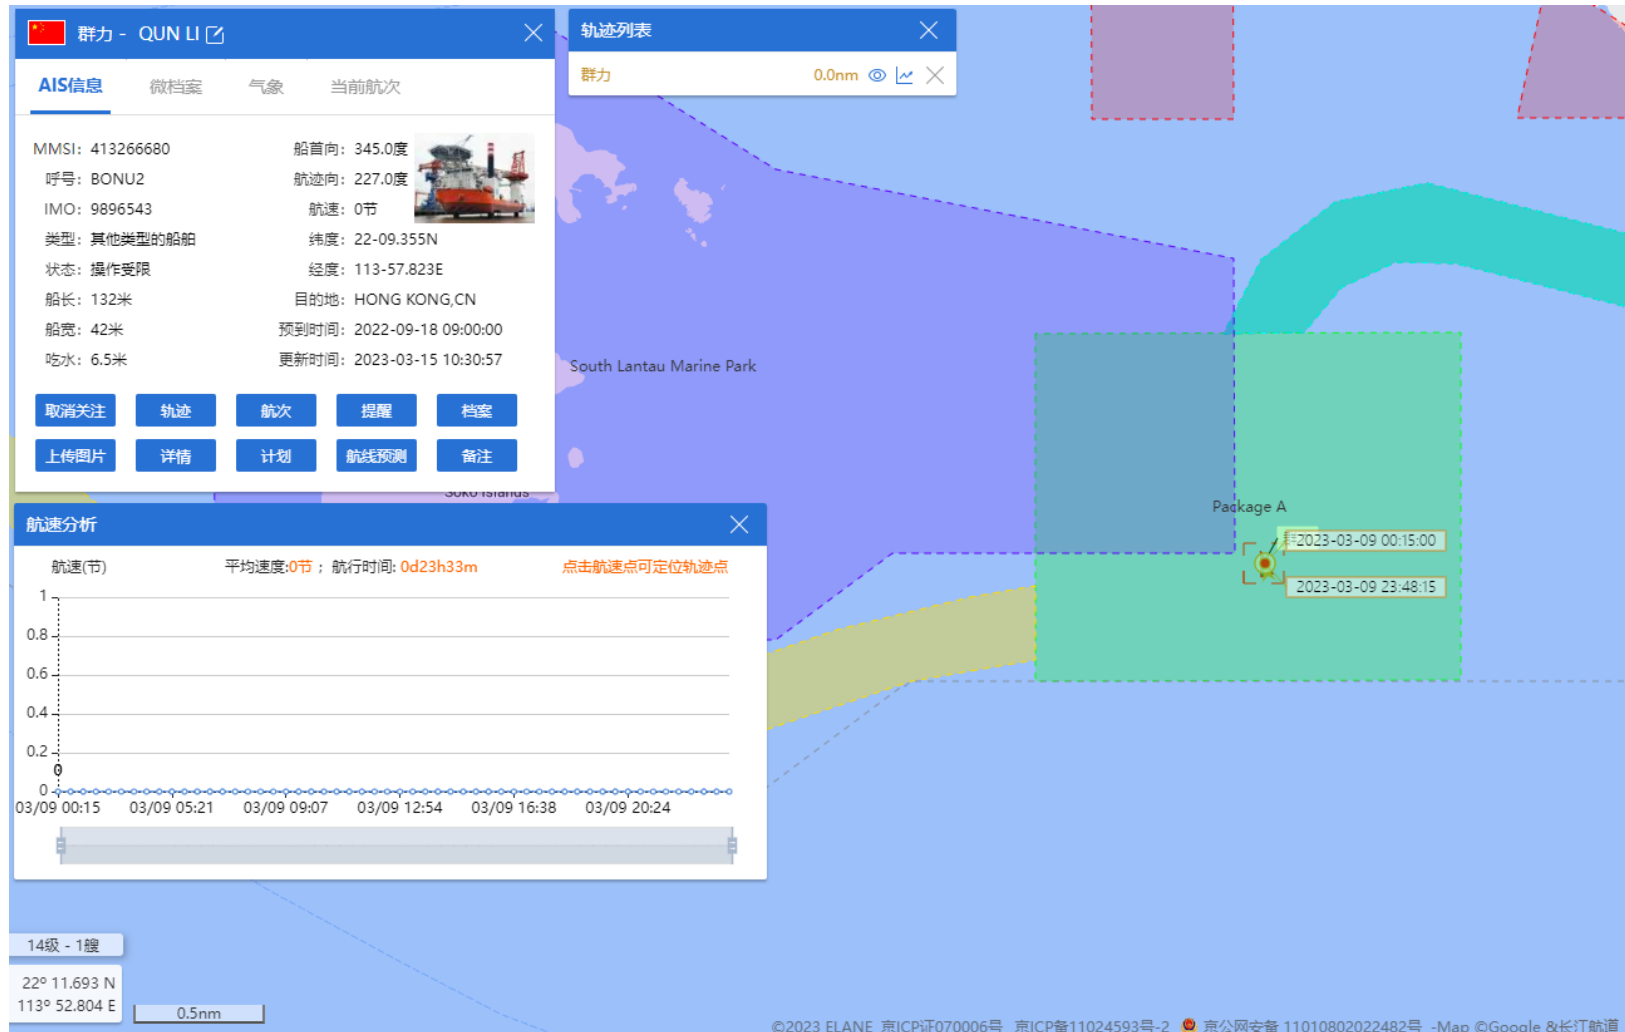

03-03-2023

QUN LI (Special Purpose Vessel) Historical Data Records (01-04 Mar 2023)

04-03-2023

QUN LI (Special Purpose Vessel) Historical Data Records (05-11 Mar 2023)

05-03-2023

QUN LI (Special Purpose Vessel) Historical Data Records (05-11 Mar 2023)

06-03-2023

QUN LI (Special Purpose Vessel) Historical Data Records (05-11 Mar 2023)

07-03-2023

QUN LI (Special Purpose Vessel) Historical Data Records (05-11 Mar 2023)

08-03-2023

QUN LI (Special Purpose Vessel) Historical Data Records (05-11 Mar 2023)

09-03-2023

QUN LI (Special Purpose Vessel) Historical Data Records (05-11 Mar 2023)

10-03-2023

QUN LI (Special Purpose Vessel) Historical Data Records (05-11 Mar 2023)

11-03-2023

QUN LI (Special Purpose Vessel) Historical Data Records (12-18 Mar 2023)