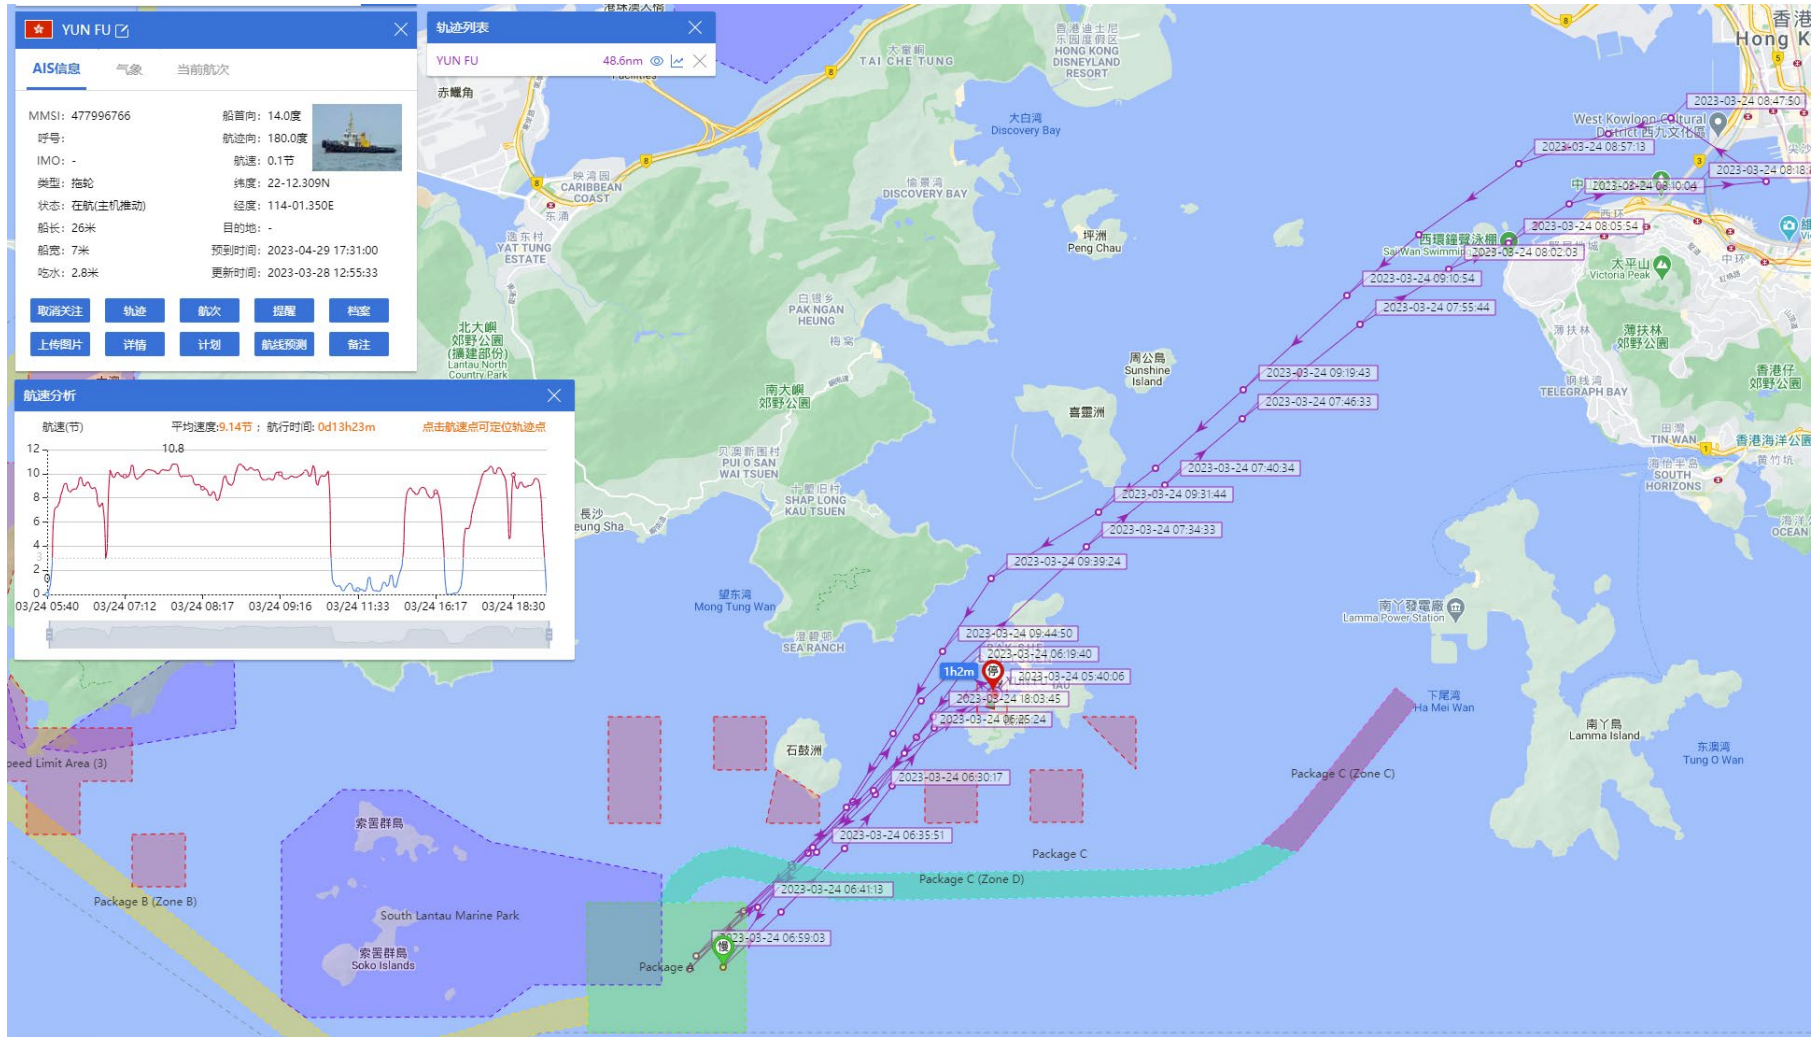

21-03-2023

Yun Fu (Tug Boat) Historical Data Records (19-25 Mar 2023)

22-03-2023

Yun Fu (Tug Boat) Historical Data Records (19-25 Mar 2023)

24-03-2023

Yun Fu (Tug Boat)

Historical Data Records (19-25 Mar 2023)

25-03-2023

Yun Fu (Tug Boat)

Historical Data Records (26-31 Mar 2023)

26-03-2023

Yun Fu (Tug Boat)

Historical Data Records (26-31 Mar 2023)

27-03-2023

Yun Fu (Tug Boat) Historical Data Records (26-31 Mar 2023)