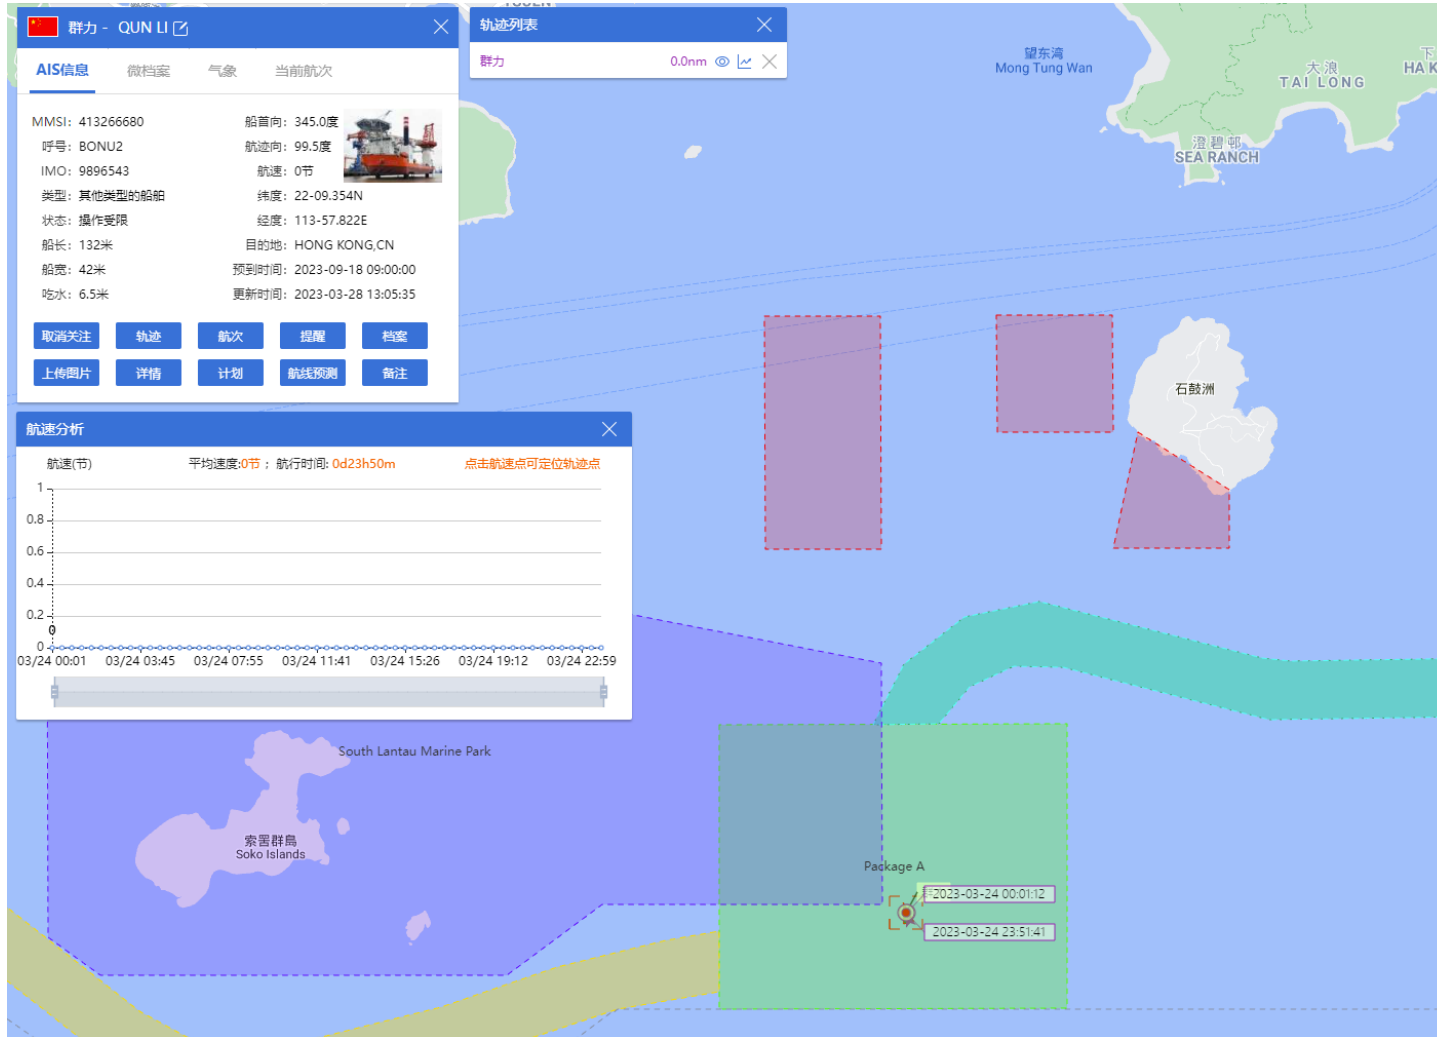

18-03-2023

QUN LI (Special Purpose Vessel) Historical Data Records (19-25 Mar 2023)

19-03-2023

QUN LI (Special Purpose Vessel) Historical Data Records (19-25 Mar 2023)

20-03-2023

QUN LI (Special Purpose Vessel) Historical Data Records (19-25 Mar 2023)

21-03-2023

QUN LI (Special Purpose Vessel) Historical Data Records (19-25 Mar 2023)

22-03-2023

QUN LI (Special Purpose Vessel) Historical Data Records (19-25 Mar 2023)

23-03-2023

QUN LI (Special Purpose Vessel) Historical Data Records (19-25 Mar 2023)

24-03-2023

QUN LI (Special Purpose Vessel) Historical Data Records (19-25 Mar 2023)

25-03-2023

QUN LI (Special Purpose Vessel) Historical Data Records (26-31 Mar 2023)

26-03-2023

QUN LI (Special Purpose Vessel) Historical Data Records (26-31 Mar 2023)