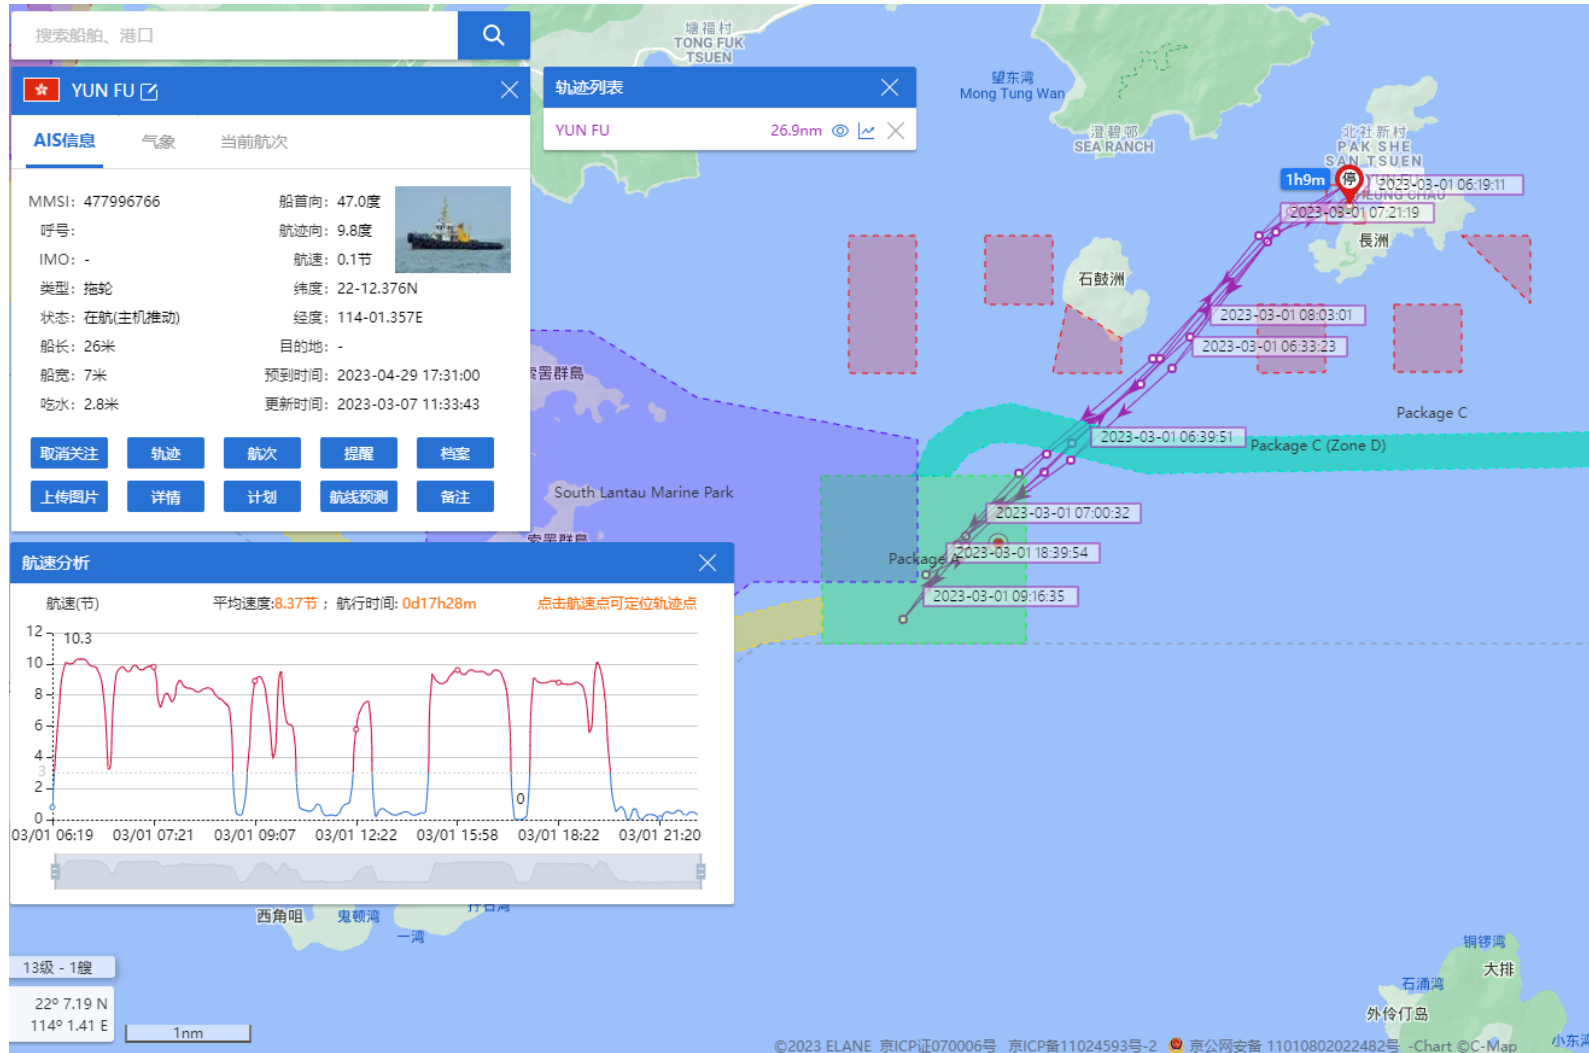

17-03-2023

DE YUAN (Special Purpose Vessel) Historical Data Records (19-25 Mar 2023)

20-03-2023

DE YUAN (Special Purpose Vessel) Historical Data Records (26-31 Mar 2023)

27-03-2023

DE YUAN (Special Purpose Vessel) Historical Data Records (26-31 Mar 2023)

30-03-2023

DE YUAN (Special Purpose Vessel) Historical Data Records (26-31 Mar 2023)

31-03-2023

Yun Fu (Tug Boat) Historical Data Records (01-04 Mar 2023)

01-03-2023

Yun Fu (Tug Boat) Historical Data Records (01-04 Mar 2023)

02-03-2023

Yun Fu (Tug Boat) Historical Data Records (01-04 Mar 2023)

03-03-2023

Yun Fu (Tug Boat) Historical Data Records (01-04 Mar 2023)

04-03-2023

Yun Fu (Tug Boat) Historical Data Records (05-11 Mar 2023)