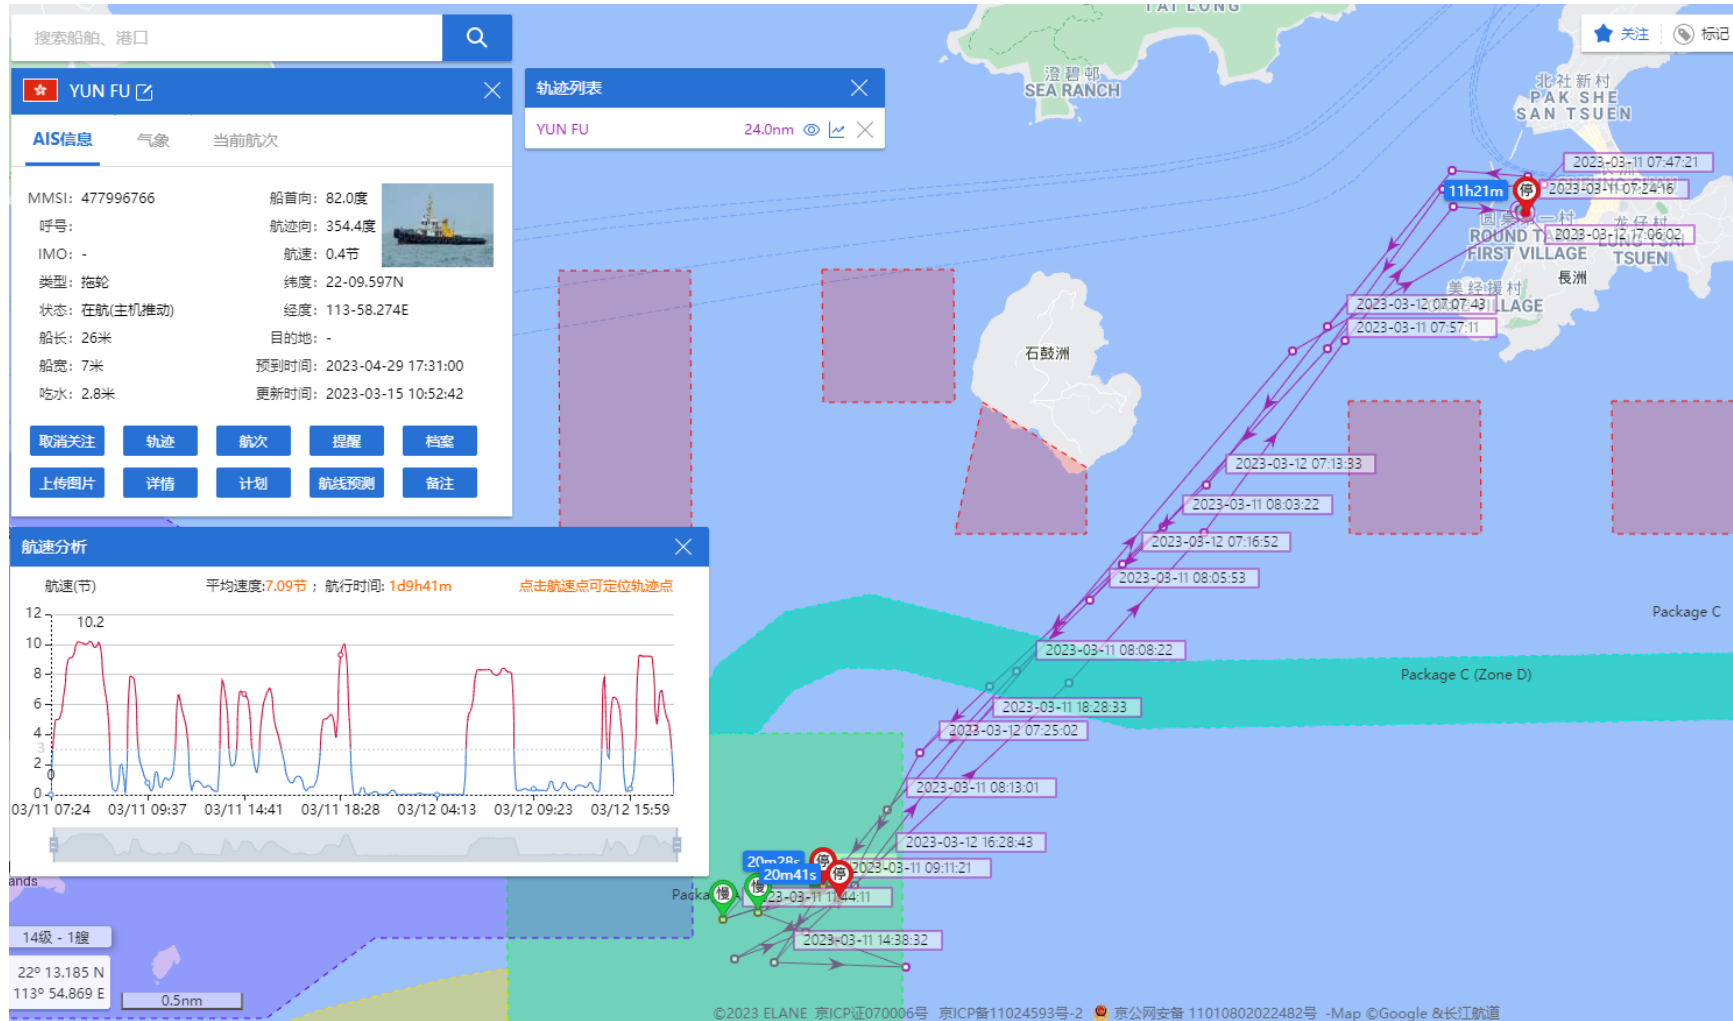

Yun Fu (Tug Boat) Historical Data Records (05-11 Mar 2023)

11-03-2023