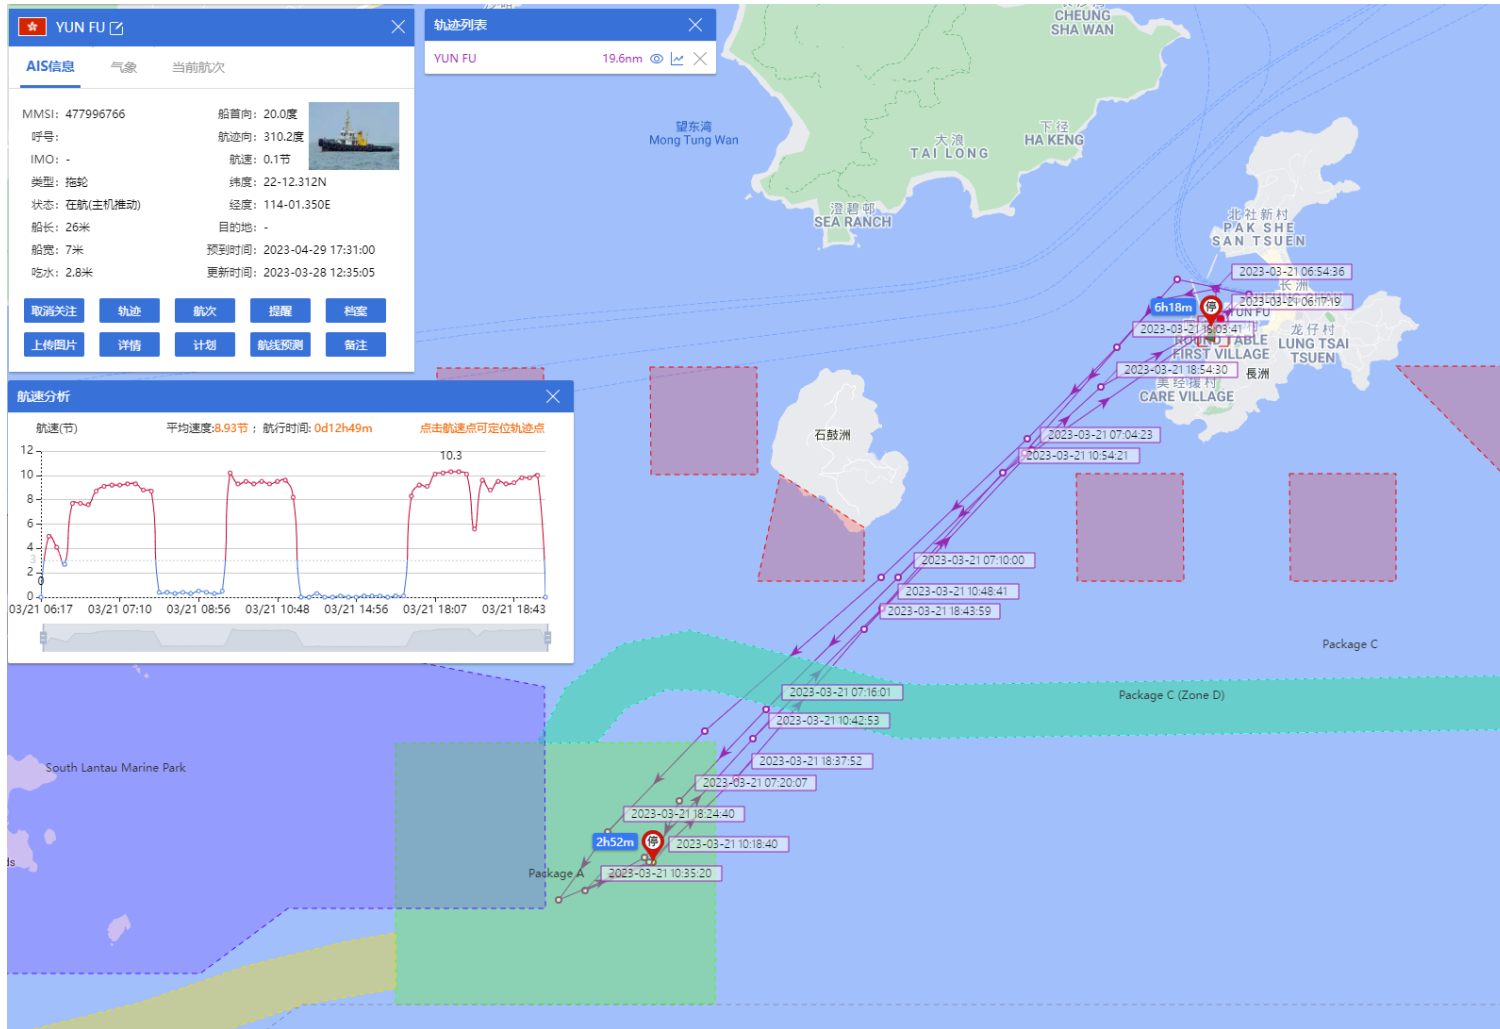

18-03-2023

Yun Fu (Tug Boat) Historical Data Records (19-25 Mar 2023)

19-03-2023

Yun Fu (Tug Boat) Historical Data Records (19-25 Mar 2023)

20-03-2023

Yun Fu (Tug Boat) Historical Data Records (19-25 Mar 2023)

21-03-2023

Yun Fu (Tug Boat) Historical Data Records (19-25 Mar 2023)

22-03-2023

Yun Fu (Tug Boat) Historical Data Records (19-25 Mar 2023)

24-03-2023

Yun Fu (Tug Boat)

Historical Data Records (19-25 Mar 2023)