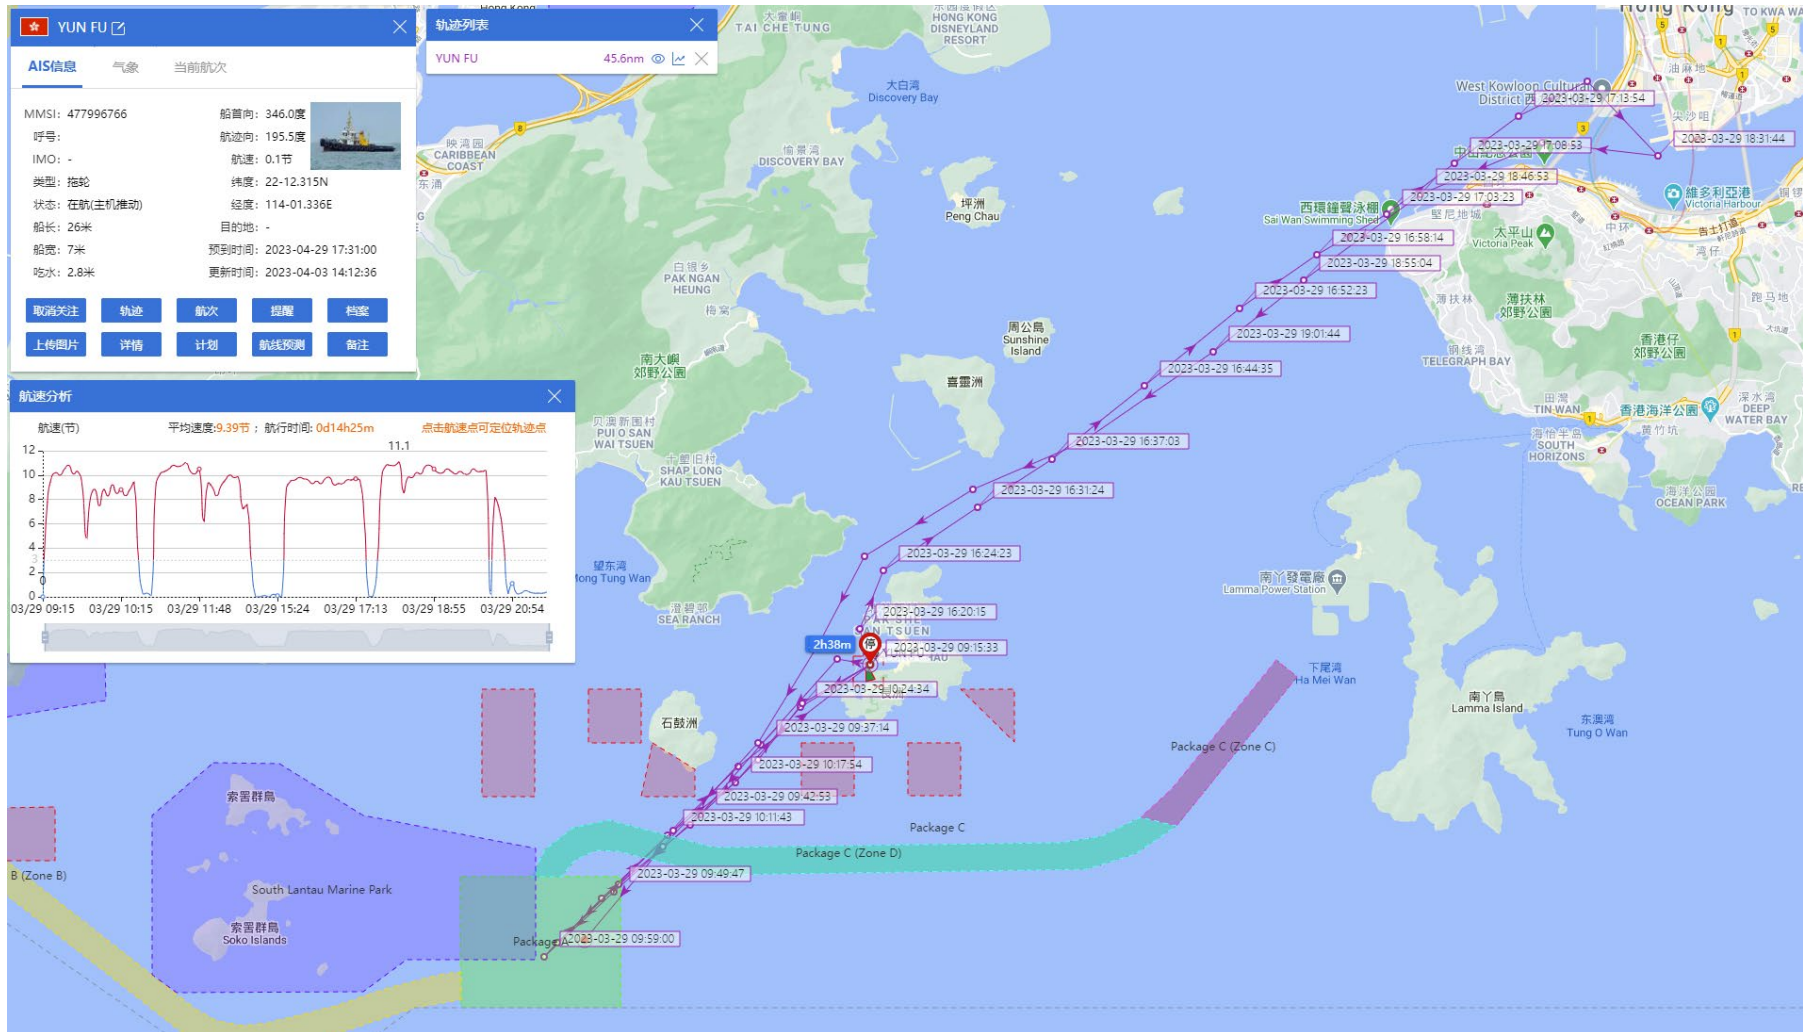

21-03-2023

Yun Fu (Tug Boat) Historical Data Records (19-25 Mar 2023)

22-03-2023

Yun Fu (Tug Boat) Historical Data Records (19-25 Mar 2023)

24-03-2023

Yun Fu (Tug Boat)

Historical Data Records (19-25 Mar 2023)

25-03-2023

Yun Fu (Tug Boat)

Historical Data Records (26-31 Mar 2023)

26-03-2023

Yun Fu (Tug Boat)

Historical Data Records (26-31 Mar 2023)

27-03-2023

Yun Fu (Tug Boat) Historical Data Records (26-31 Mar 2023)

28-03-2023

Yun Fu (Tug Boat) Historical Data Records (26-31 Mar 2023)

29-03-2023

Yun Fu (Tug Boat) Historical Data Records (26-31 Mar 2023)

30-03-2023

Yun Fu (Tug Boat) Historical Data Records (26-31 Mar 2023)