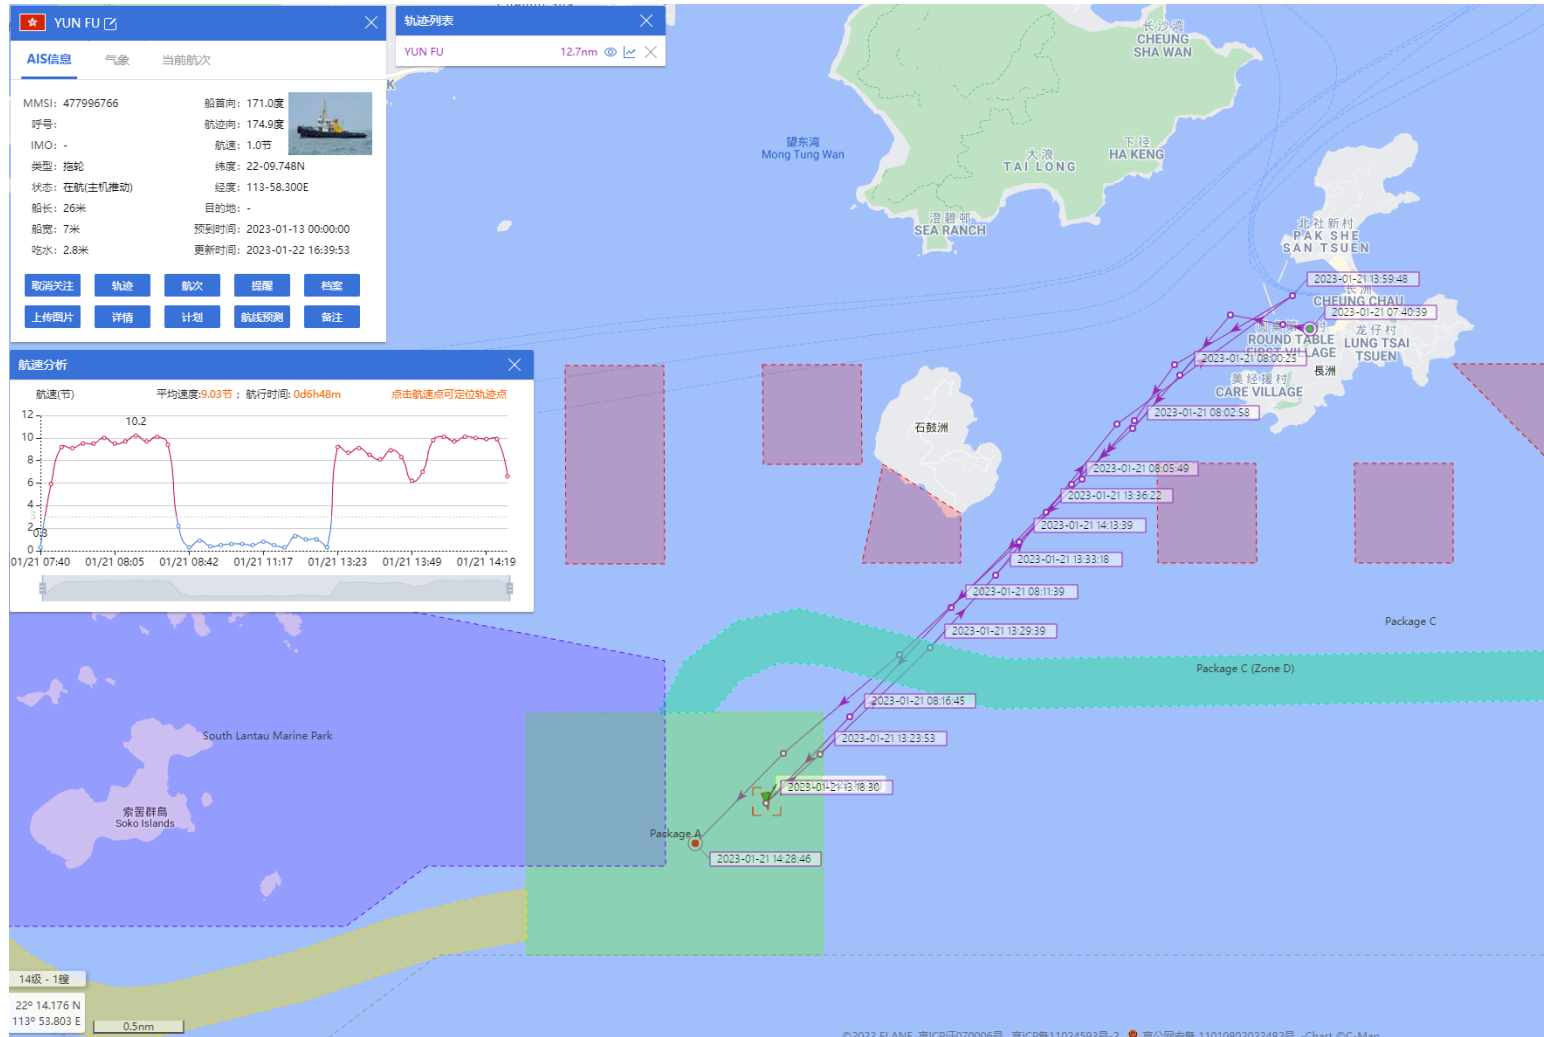

19-01-2023

Yun Fu (Tug Boat) Historical Data Records (15-21 Jan 2023)

20-01-2023

Yun Fu (Tug Boat)

Historical Data Records (15-21 Jan 2023)

21-01-2023

Yun Fu (Tug Boat) Historical Data Records (22-31 Jan 2023)

23-01-2023

Yun Fu (Tug Boat) Historical Data Records (22-31 Jan 2023)

26-01-2023

Yun Fu (Tug Boat) Historical Data Records (22-31 Jan 2023)

28-01-2023

Yun Fu (Tug Boat)

Historical Data Records (22-31 Jan 2023)