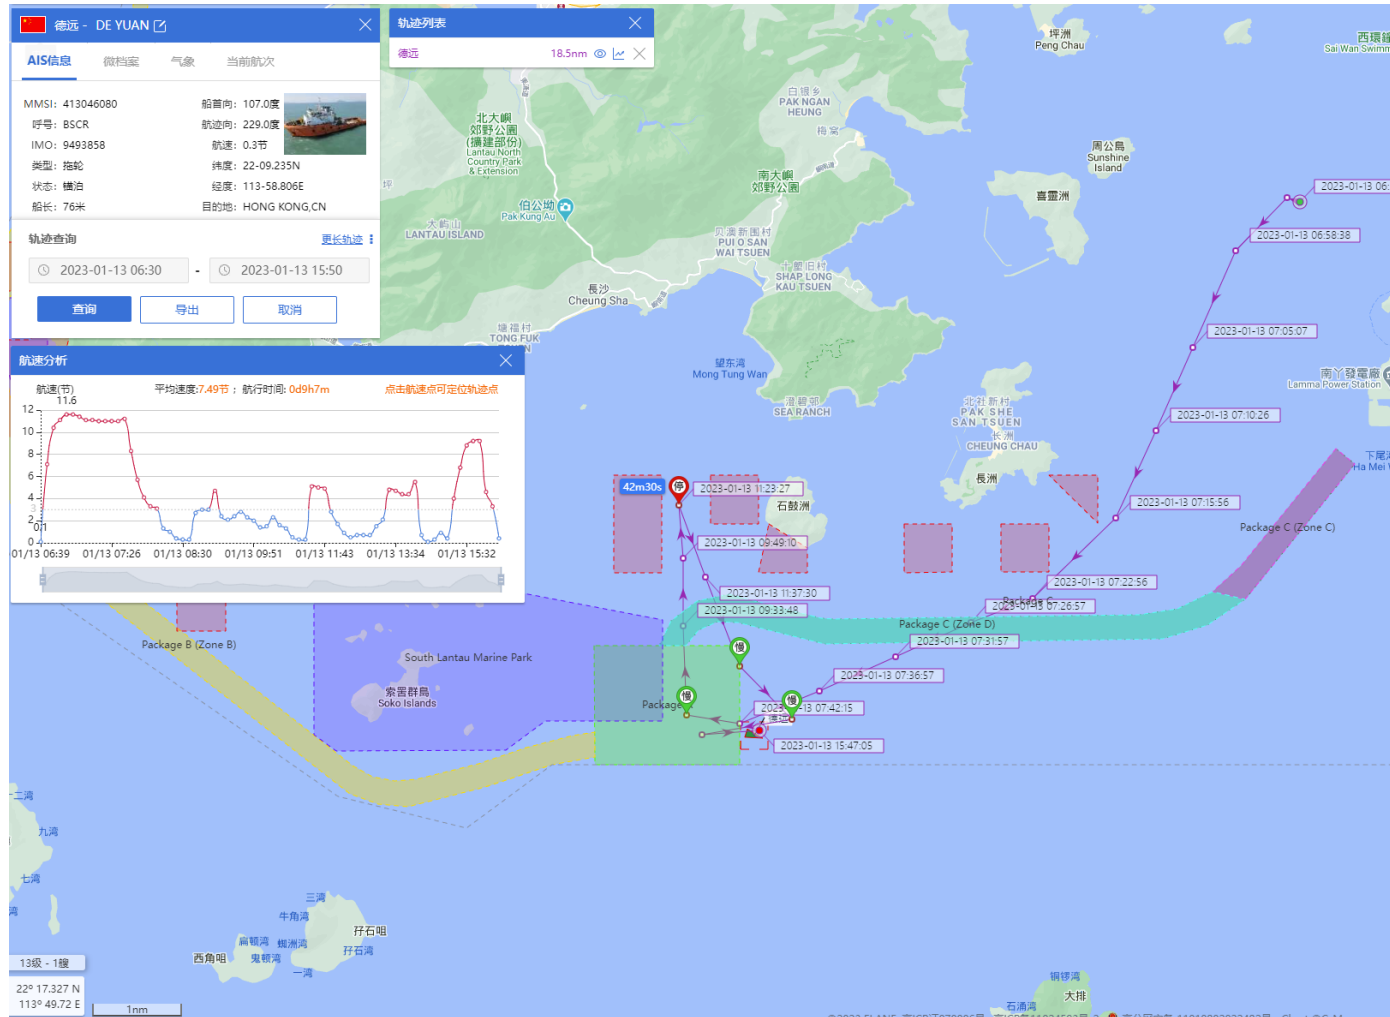

02-01-2023

DE YUAN (Special Purpose Vessel) Historical Data Records (01-14 Jan 2023)

03-01-2023

DE YUAN (Special Purpose Vessel) Historical Data Records (01-14 Jan 2023)

04-01-2023

DE YUAN (Special Purpose Vessel) Historical Data Records (01-14 Jan 2023)

07-01-2023

DE YUAN (Special Purpose Vessel) Historical Data Records (01-14 Jan 2023)

09-01-2023

DE YUAN (Special Purpose Vessel) Historical Data Records (01-14 Jan 2023)

11-01-2023

DE YUAN (Special Purpose Vessel) Historical Data Records (01-14 Jan 2023)

13-01-2023

DE YUAN (Special Purpose Vessel) Historical Data Records (01-14 Jan 2023)

14-01-2023

DE YUAN (Special Purpose Vessel) Historical Data Records (15-21 Jan 2023)

15-01-2023

DE YUAN (Special Purpose Vessel) Historical Data Records (15-21 Jan 2023)

18-01-2023

DE YUAN (Special Purpose Vessel) Historical Data Records (22-31 Jan 2023)

25-01-2023

DE YUAN (Special Purpose Vessel) Historical Data Records (22-31 Jan 2023)

26-01-2023

DE YUAN (Special Purpose Vessel) Historical Data Records (22-31 Jan 2023)