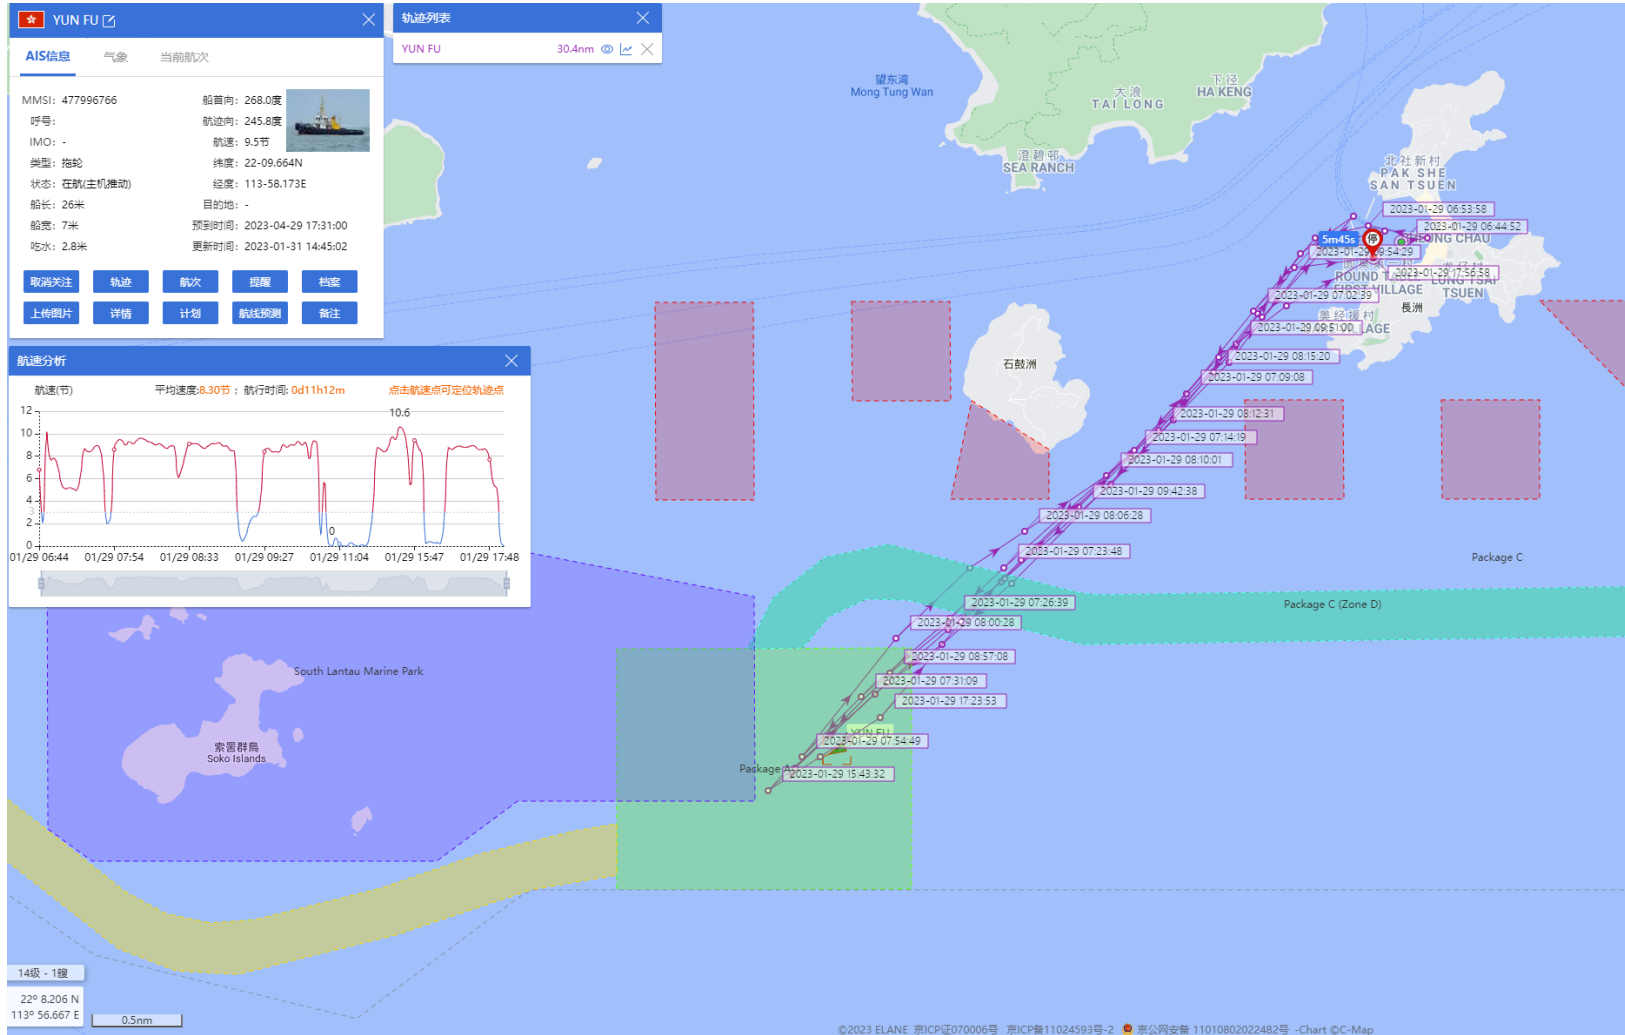

19-01-2023

Yun Fu (Tug Boat) Historical Data Records (15-21 Jan 2023)

20-01-2023

Yun Fu (Tug Boat)

Historical Data Records (15-21 Jan 2023)

21-01-2023

Yun Fu (Tug Boat) Historical Data Records (22-31 Jan 2023)

23-01-2023

Yun Fu (Tug Boat) Historical Data Records (22-31 Jan 2023)

26-01-2023

Yun Fu (Tug Boat) Historical Data Records (22-31 Jan 2023)

28-01-2023

Yun Fu (Tug Boat)

Historical Data Records (22-31 Jan 2023)

29-01-2023

Yun Fu (Tug Boat) Historical Data Records (22-31 Jan 2023)

30-01-2023

Yun Fu (Tug Boat) Historical Data Records (22-31 Jan 2023)

31-01-2023

QUN LI (Special Purpose Vessel) Historical Data Records (1-14 Jan 2023)