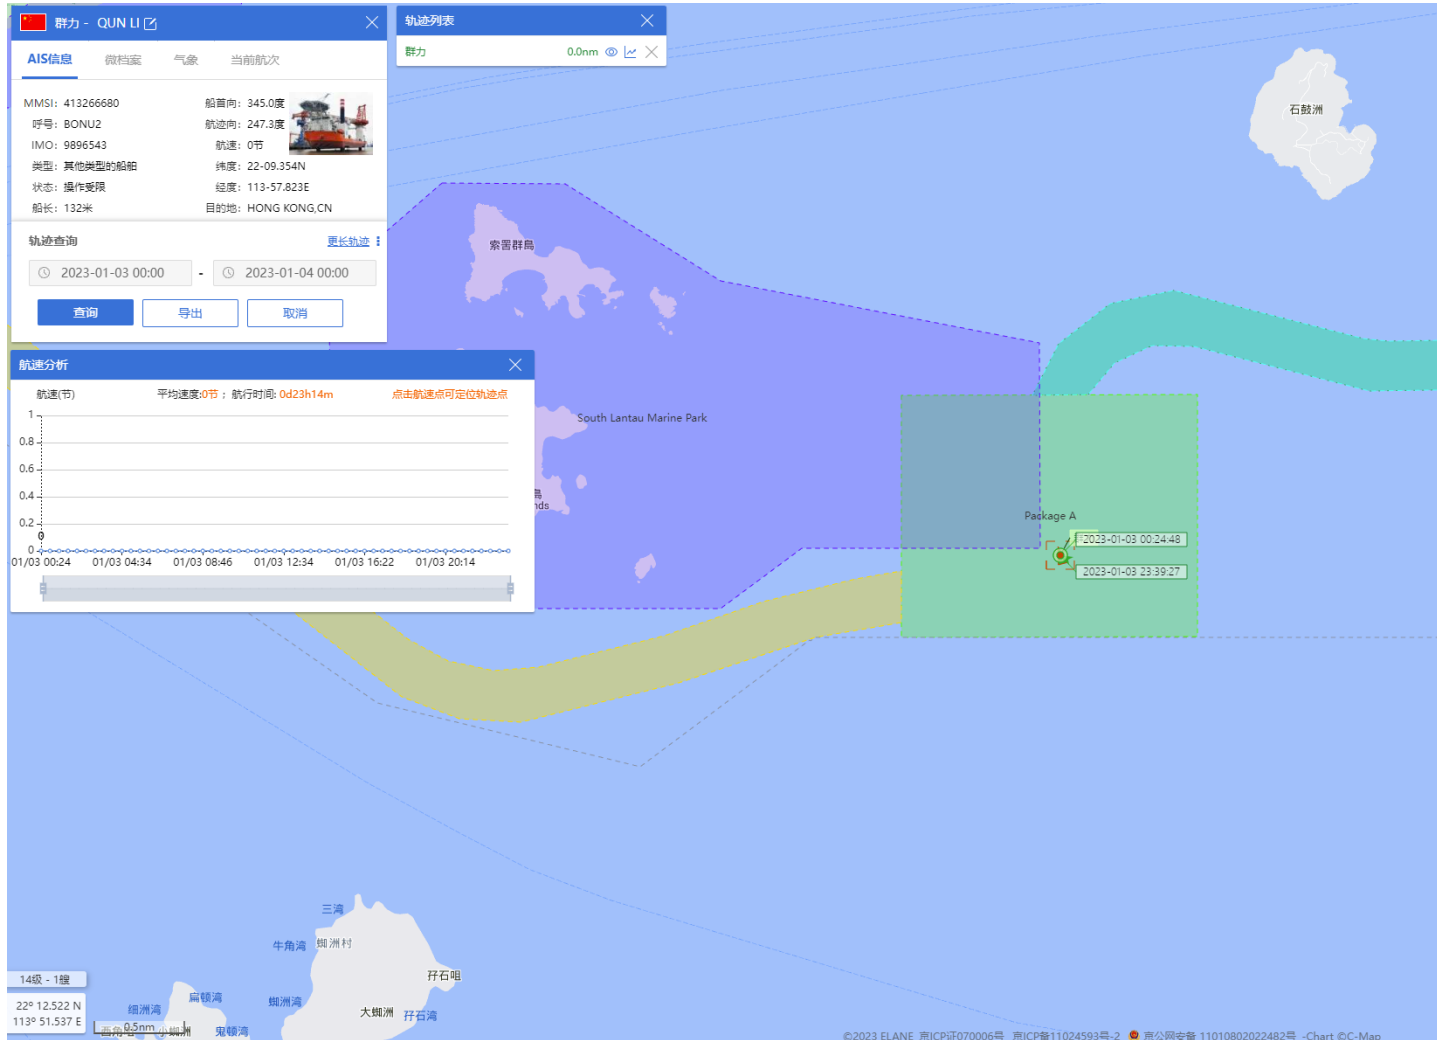

29-01-2023

Yun Fu (Tug Boat) Historical Data Records (22-31 Jan 2023)

30-01-2023

Yun Fu (Tug Boat) Historical Data Records (22-31 Jan 2023)

31-01-2023

QUN LI (Special Purpose Vessel) Historical Data Records (1-14 Jan 2023)

01-01-2023

QUN LI (Special Purpose Vessel) Historical Data Records (1-14 Jan 2023)

02-01-2023

QUN LI (Special Purpose Vessel) Historical Data Records (1-14 Jan 2023)

03-01-2023

QUN LI (Special Purpose Vessel) Historical Data Records (1-14 Jan 2023)

04-01-2023

QUN LI (Special Purpose Vessel) Historical Data Records (1-14 Jan 2023)

05-01-2023

QUN LI (Special Purpose Vessel) Historical Data Records (1-14 Jan 2023)

06-01-2023

QUN LI (Special Purpose Vessel) Historical Data Records (1-14 Jan 2023)