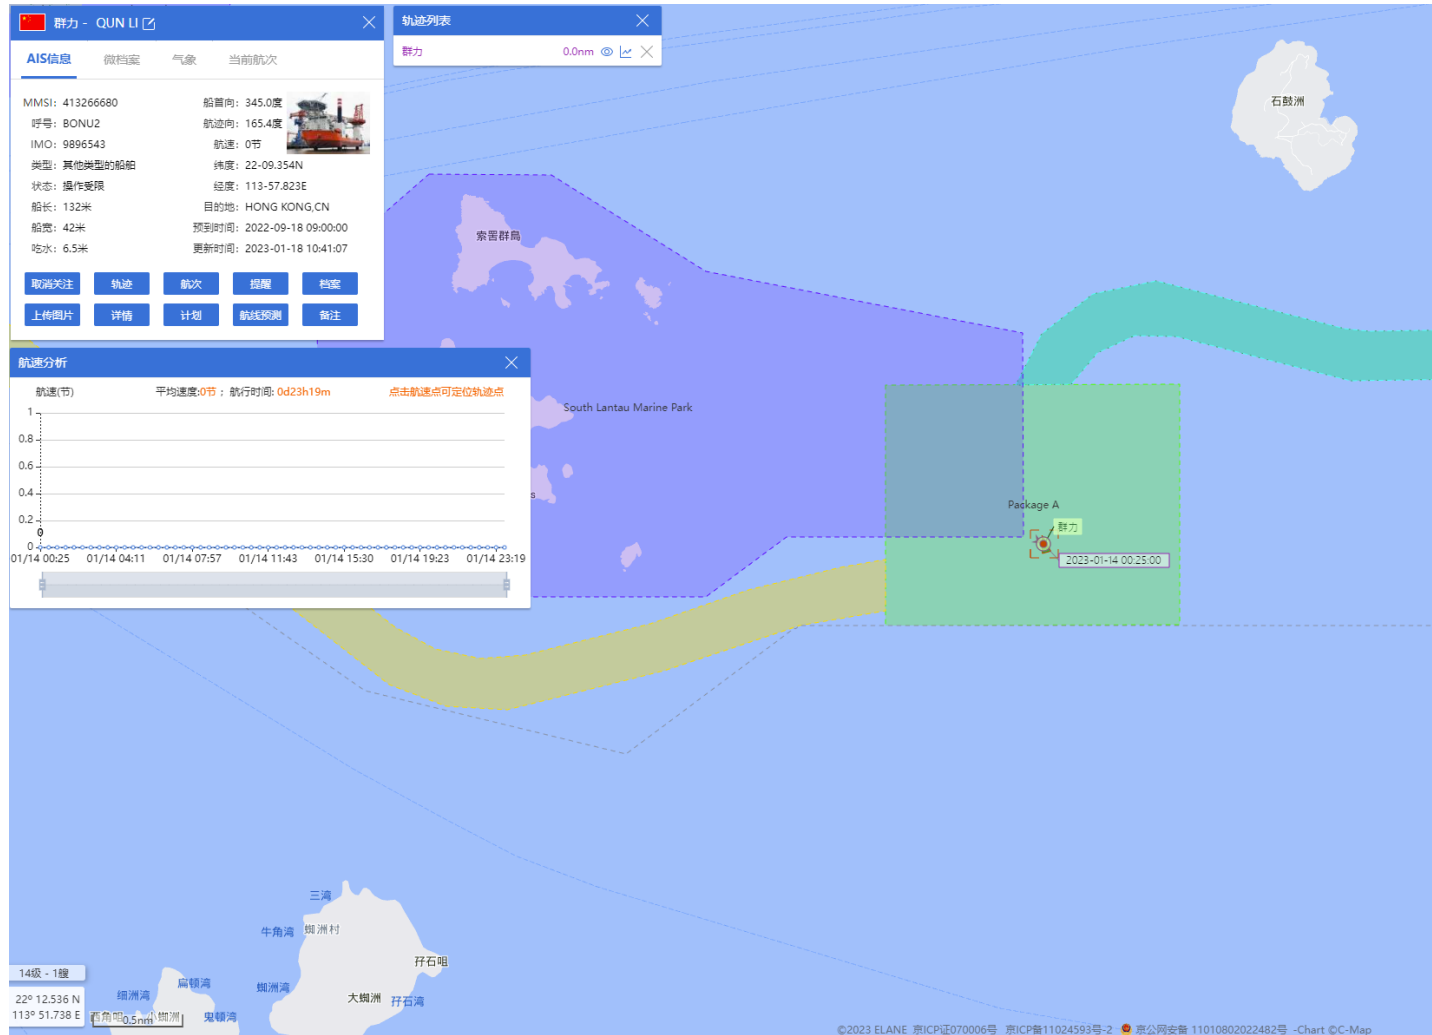

07-01-2023

QUN LI (Special Purpose Vessel) Historical Data Records (1-14 Jan 2023)

08-01-2023

QUN LI (Special Purpose Vessel) Historical Data Records (1-14 Jan 2023)

09-01-2023

QUN LI (Special Purpose Vessel) Historical Data Records (1-14 Jan 2023)

10-01-2023

QUN LI (Special Purpose Vessel) Historical Data Records (1-14 Jan 2023)

11-01-2023

QUN LI (Special Purpose Vessel) Historical Data Records (1-14 Jan 2023)

12-01-2023

QUN LI (Special Purpose Vessel) Historical Data Records (1-14 Jan 2023)

13-01-2023

QUN LI (Special Purpose Vessel) Historical Data Records (1-14 Jan 2023)

14-01-2023

QUN LI (Special Purpose Vessel) Historical Data Records (15-21 Jan 2023)

15-01-2023

QUN LI (Special Purpose Vessel) Historical Data Records (15-21 Jan 2023)