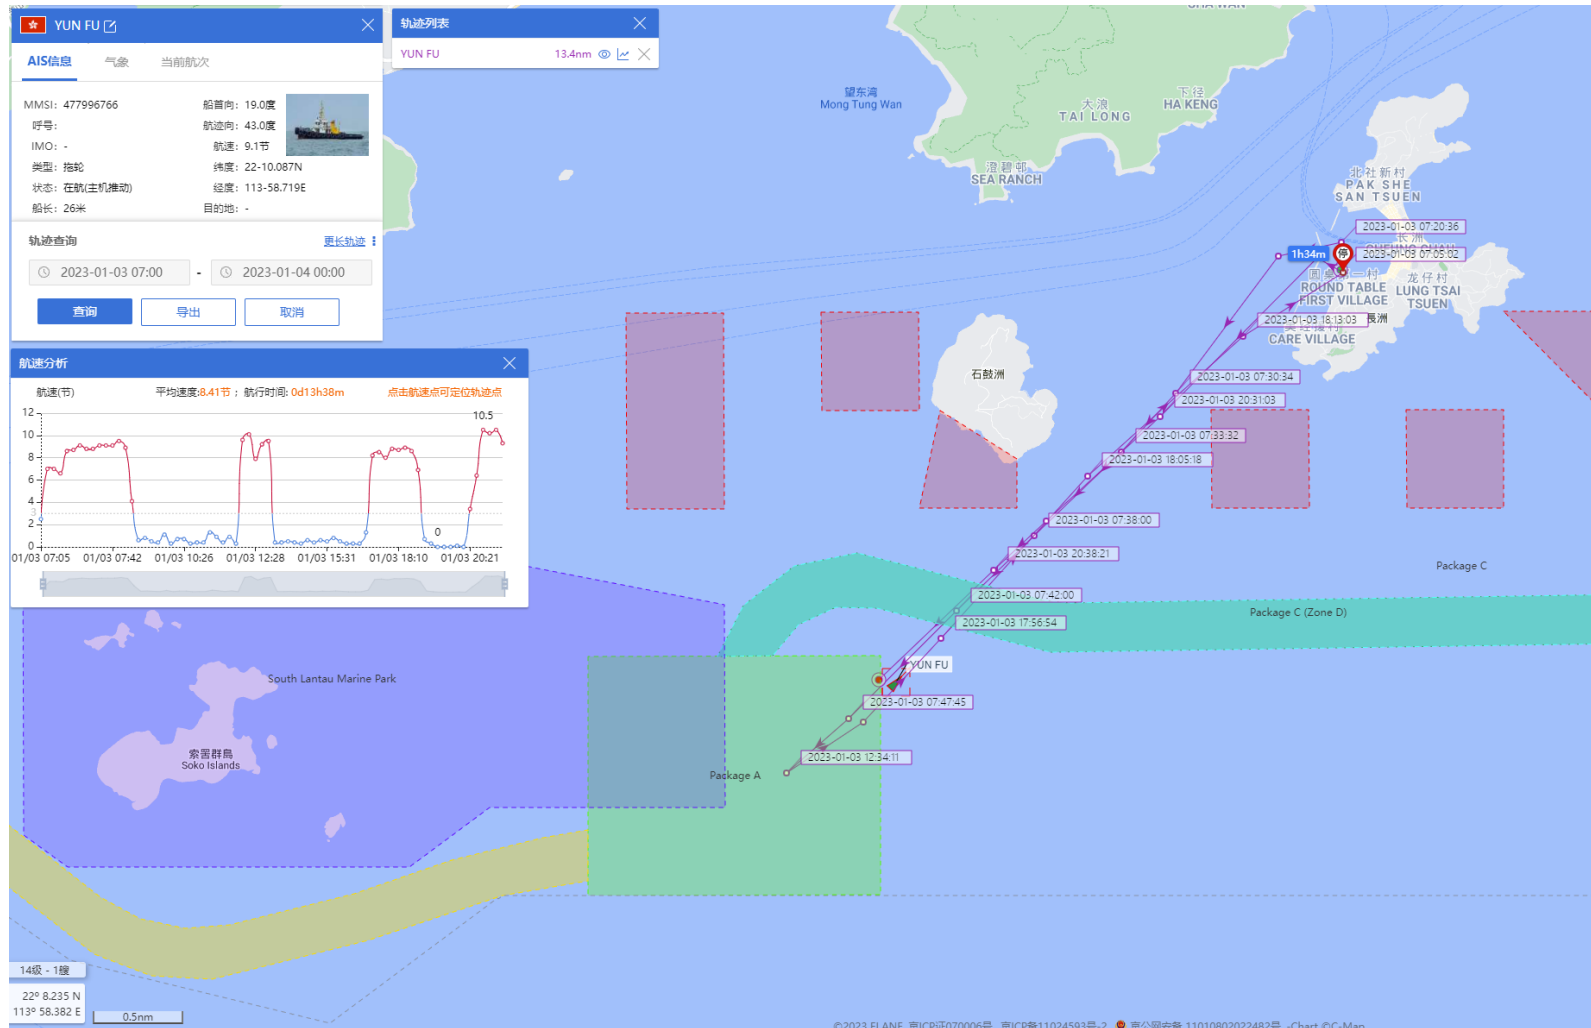

18-01-2023

DE YUAN (Special Purpose Vessel) Historical Data Records (22-31 Jan 2023)

25-01-2023

DE YUAN (Special Purpose Vessel) Historical Data Records (22-31 Jan 2023)

26-01-2023

DE YUAN (Special Purpose Vessel) Historical Data Records (22-31 Jan 2023)

28-01-2023

DE YUAN (Special Purpose Vessel) Historical Data Records (22-31 Jan 2023)

31-01-2023

Yun Fu (Tug Boat) Historical Data Records (1-14 Jan 2023)

01-01-2023

Yun Fu (Tug Boat) Historical Data Records (1-14 Jan 2023)

02-01-2023

Yun Fu (Tug Boat) Historical Data Records (1-14 Jan 2023)

03-01-2023

Yun Fu (Tug Boat) Historical Data Records (1-14 Jan 2023)

04-01-2023

Yun Fu (Tug Boat) Historical Data Records (1-14 Jan 2023)