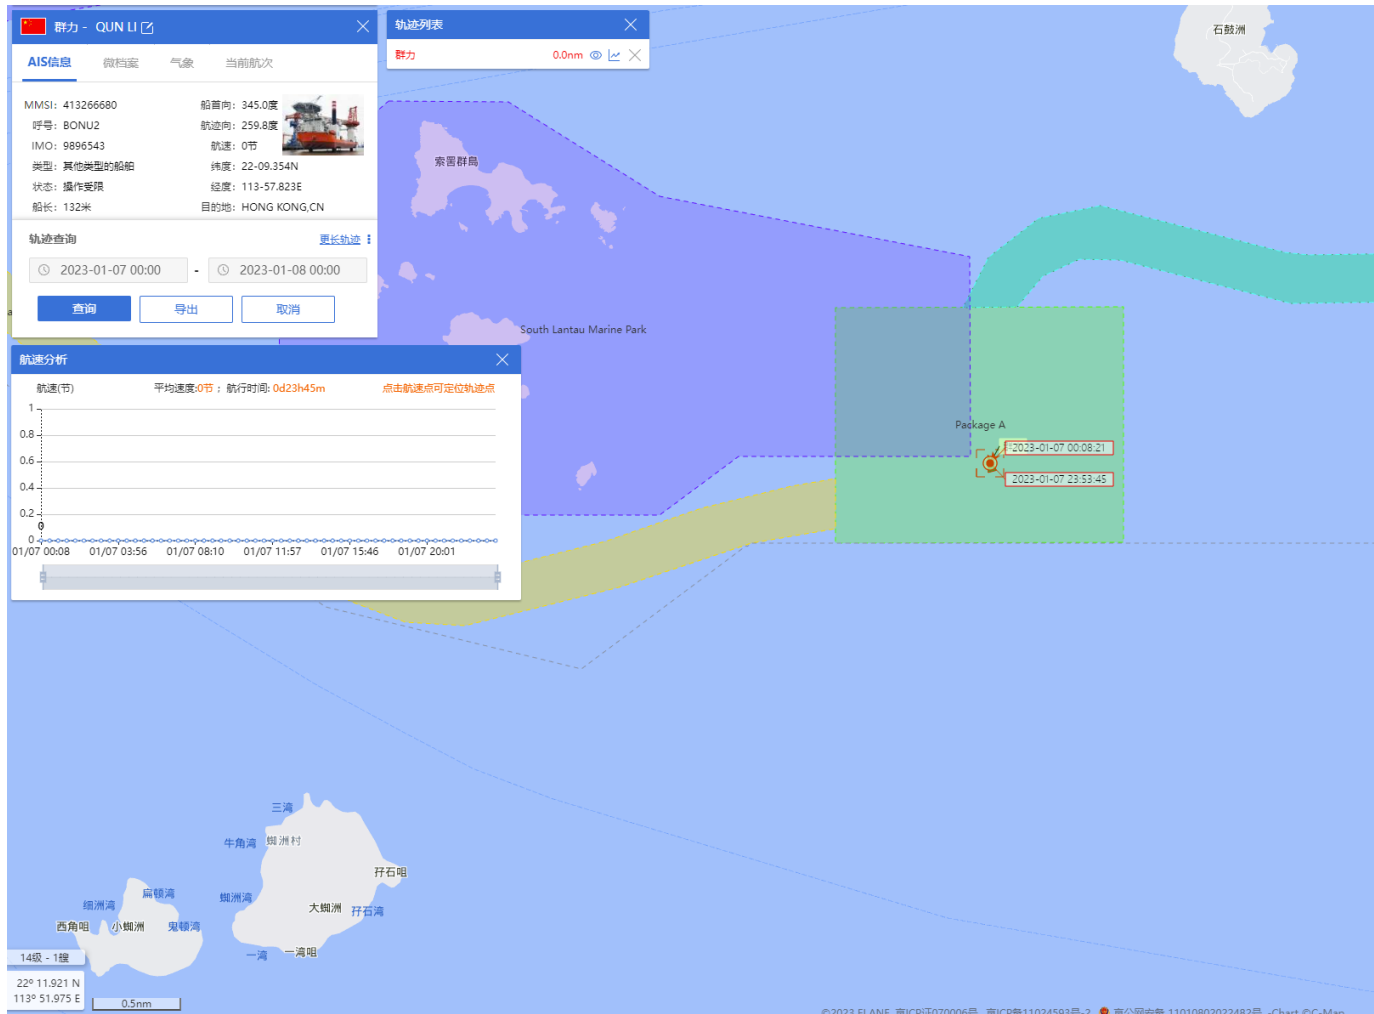

01-01-2023

QUN LI (Special Purpose Vessel) Historical Data Records (1-14 Jan 2023)

02-01-2023

QUN LI (Special Purpose Vessel) Historical Data Records (1-14 Jan 2023)

03-01-2023

QUN LI (Special Purpose Vessel) Historical Data Records (1-14 Jan 2023)

04-01-2023

QUN LI (Special Purpose Vessel) Historical Data Records (1-14 Jan 2023)

05-01-2023

QUN LI (Special Purpose Vessel) Historical Data Records (1-14 Jan 2023)

06-01-2023

QUN LI (Special Purpose Vessel) Historical Data Records (1-14 Jan 2023)

07-01-2023

QUN LI (Special Purpose Vessel) Historical Data Records (1-14 Jan 2023)

08-01-2023

QUN LI (Special Purpose Vessel) Historical Data Records (1-14 Jan 2023)

09-01-2023

QUN LI (Special Purpose Vessel) Historical Data Records (1-14 Jan 2023)