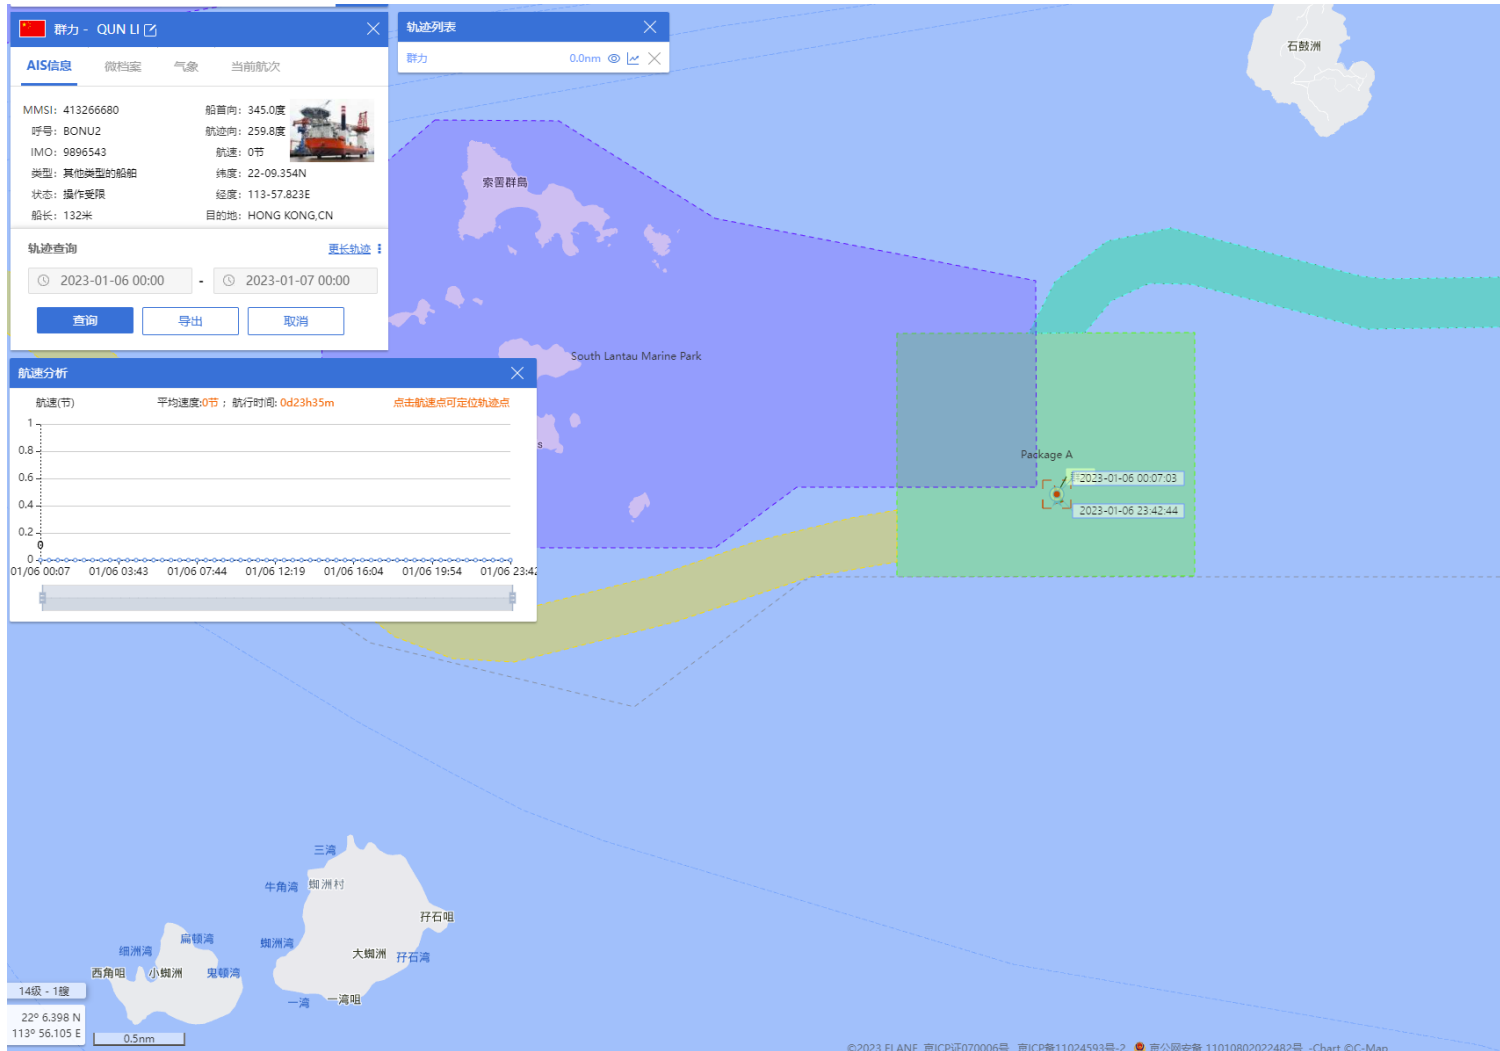

01-01-2023

QUN LI (Special Purpose Vessel) Historical Data Records (1-14 Jan 2023)

02-01-2023

QUN LI (Special Purpose Vessel) Historical Data Records (1-14 Jan 2023)

03-01-2023

QUN LI (Special Purpose Vessel) Historical Data Records (1-14 Jan 2023)

04-01-2023

QUN LI (Special Purpose Vessel) Historical Data Records (1-14 Jan 2023)

05-01-2023

QUN LI (Special Purpose Vessel) Historical Data Records (1-14 Jan 2023)

06-01-2023

QUN LI (Special Purpose Vessel) Historical Data Records (1-14 Jan 2023)

07-01-2023

QUN LI (Special Purpose Vessel) Historical Data Records (1-14 Jan 2023)

08-01-2023

QUN LI (Special Purpose Vessel) Historical Data Records (1-14 Jan 2023)

09-01-2023

QUN LI (Special Purpose Vessel) Historical Data Records (1-14 Jan 2023)