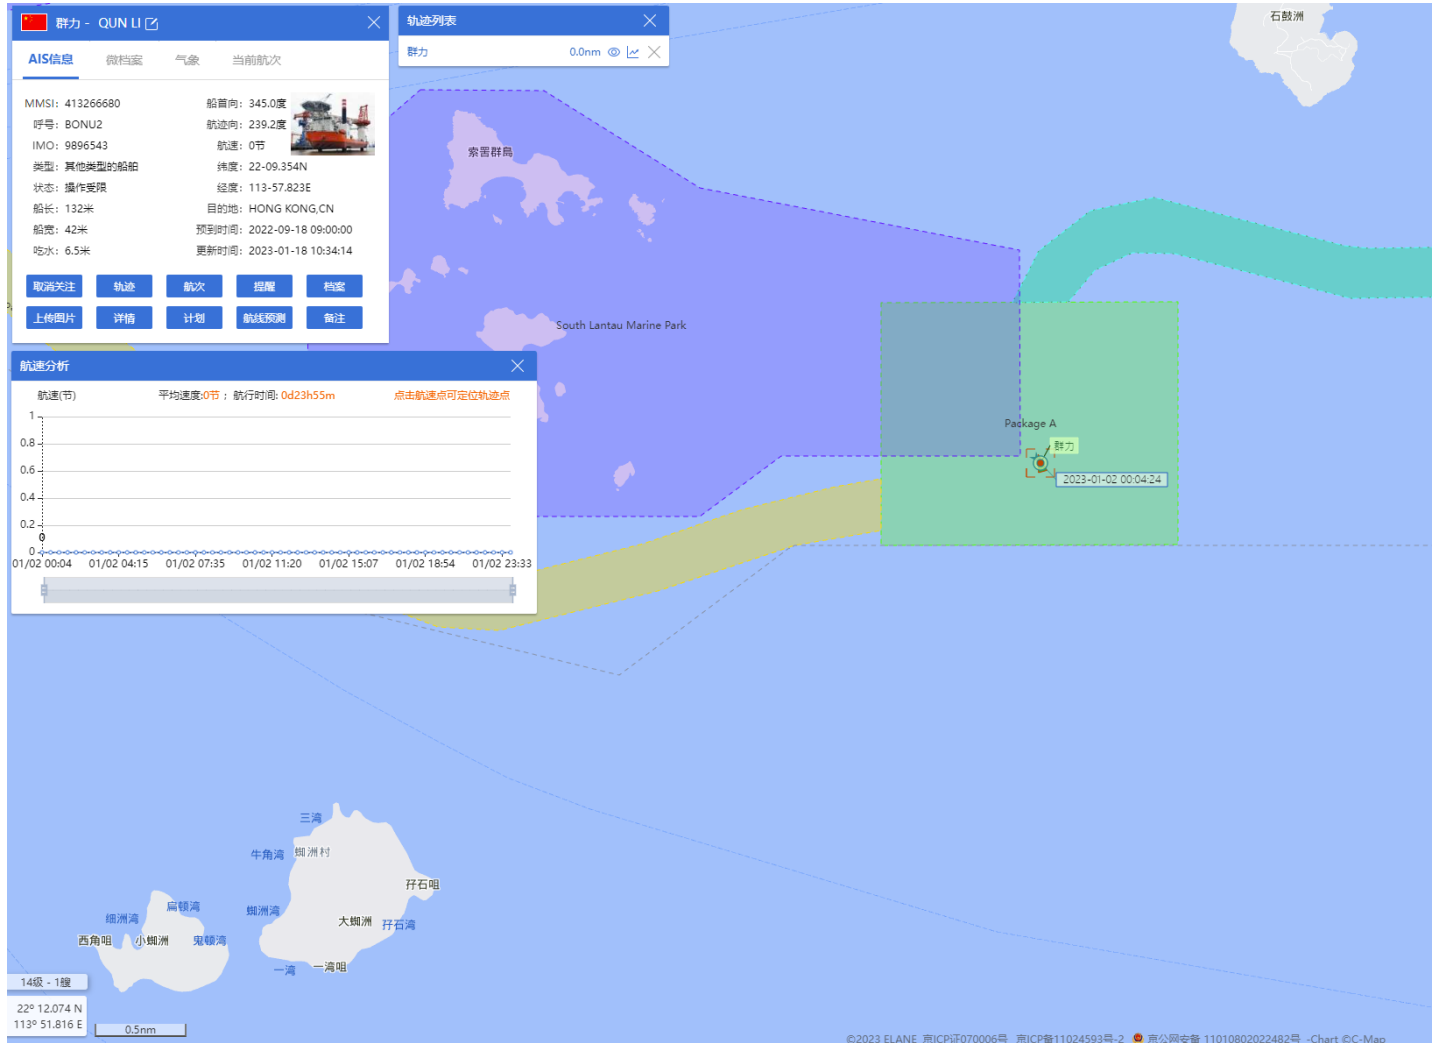

23-01-2023

Yun Fu (Tug Boat) Historical Data Records (22-31 Jan 2023)

26-01-2023

Yun Fu (Tug Boat) Historical Data Records (22-31 Jan 2023)

28-01-2023

Yun Fu (Tug Boat)

Historical Data Records (22-31 Jan 2023)

29-01-2023

Yun Fu (Tug Boat) Historical Data Records (22-31 Jan 2023)

30-01-2023

Yun Fu (Tug Boat) Historical Data Records (22-31 Jan 2023)

31-01-2023

QUN LI (Special Purpose Vessel) Historical Data Records (1-14 Jan 2023)

01-01-2023

QUN LI (Special Purpose Vessel) Historical Data Records (1-14 Jan 2023)

02-01-2023

QUN LI (Special Purpose Vessel) Historical Data Records (1-14 Jan 2023)

03-01-2023

QUN LI (Special Purpose Vessel) Historical Data Records (1-14 Jan 2023)