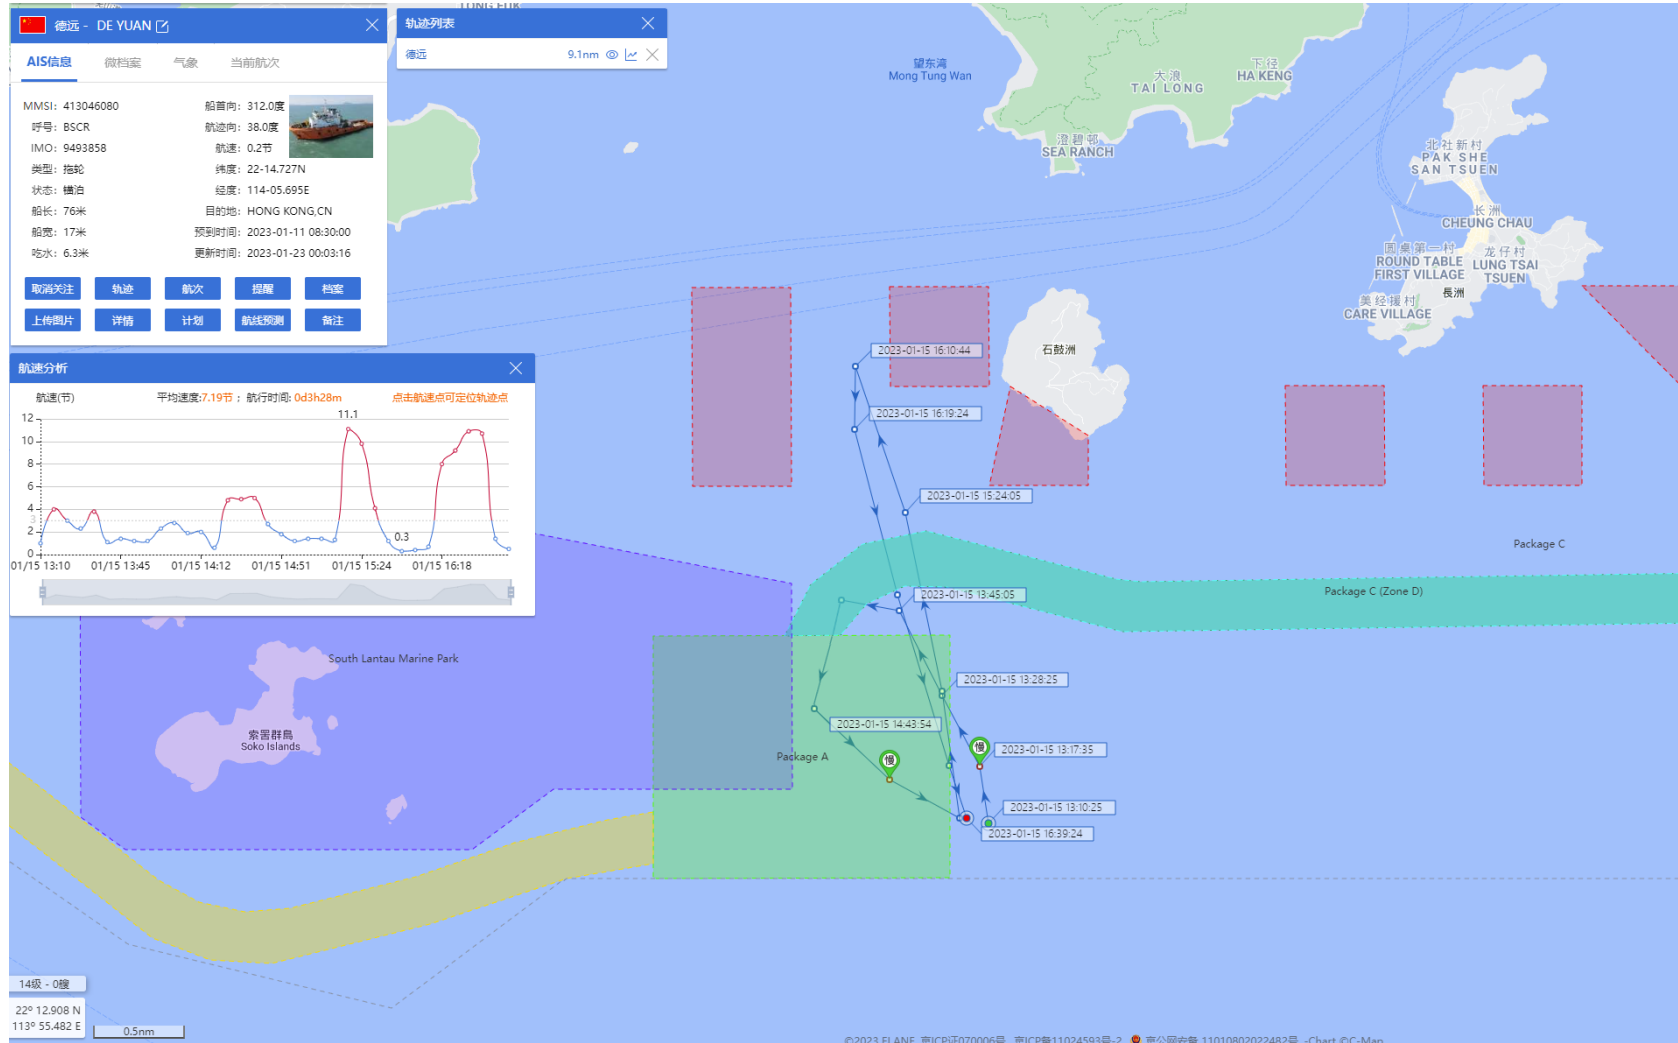

07-01-2023

DE YUAN (Special Purpose Vessel) Historical Data Records (01-14 Jan 2023)

09-01-2023

DE YUAN (Special Purpose Vessel) Historical Data Records (01-14 Jan 2023)

11-01-2023

DE YUAN (Special Purpose Vessel) Historical Data Records (01-14 Jan 2023)

13-01-2023

DE YUAN (Special Purpose Vessel) Historical Data Records (01-14 Jan 2023)

14-01-2023

DE YUAN (Special Purpose Vessel) Historical Data Records (15-21 Jan 2023)

15-01-2023

DE YUAN (Special Purpose Vessel) Historical Data Records (15-21 Jan 2023)

18-01-2023

DE YUAN (Special Purpose Vessel) Historical Data Records (22-31 Jan 2023)

25-01-2023

DE YUAN (Special Purpose Vessel) Historical Data Records (22-31 Jan 2023)

26-01-2023

DE YUAN (Special Purpose Vessel) Historical Data Records (22-31 Jan 2023)

28-01-2023

DE YUAN (Special Purpose Vessel) Historical Data Records (22-31 Jan 2023)

31-01-2023

Yun Fu (Tug Boat) Historical Data Records (1-14 Jan 2023)

01-01-2023

Yun Fu (Tug Boat) Historical Data Records (1-14 Jan 2023)