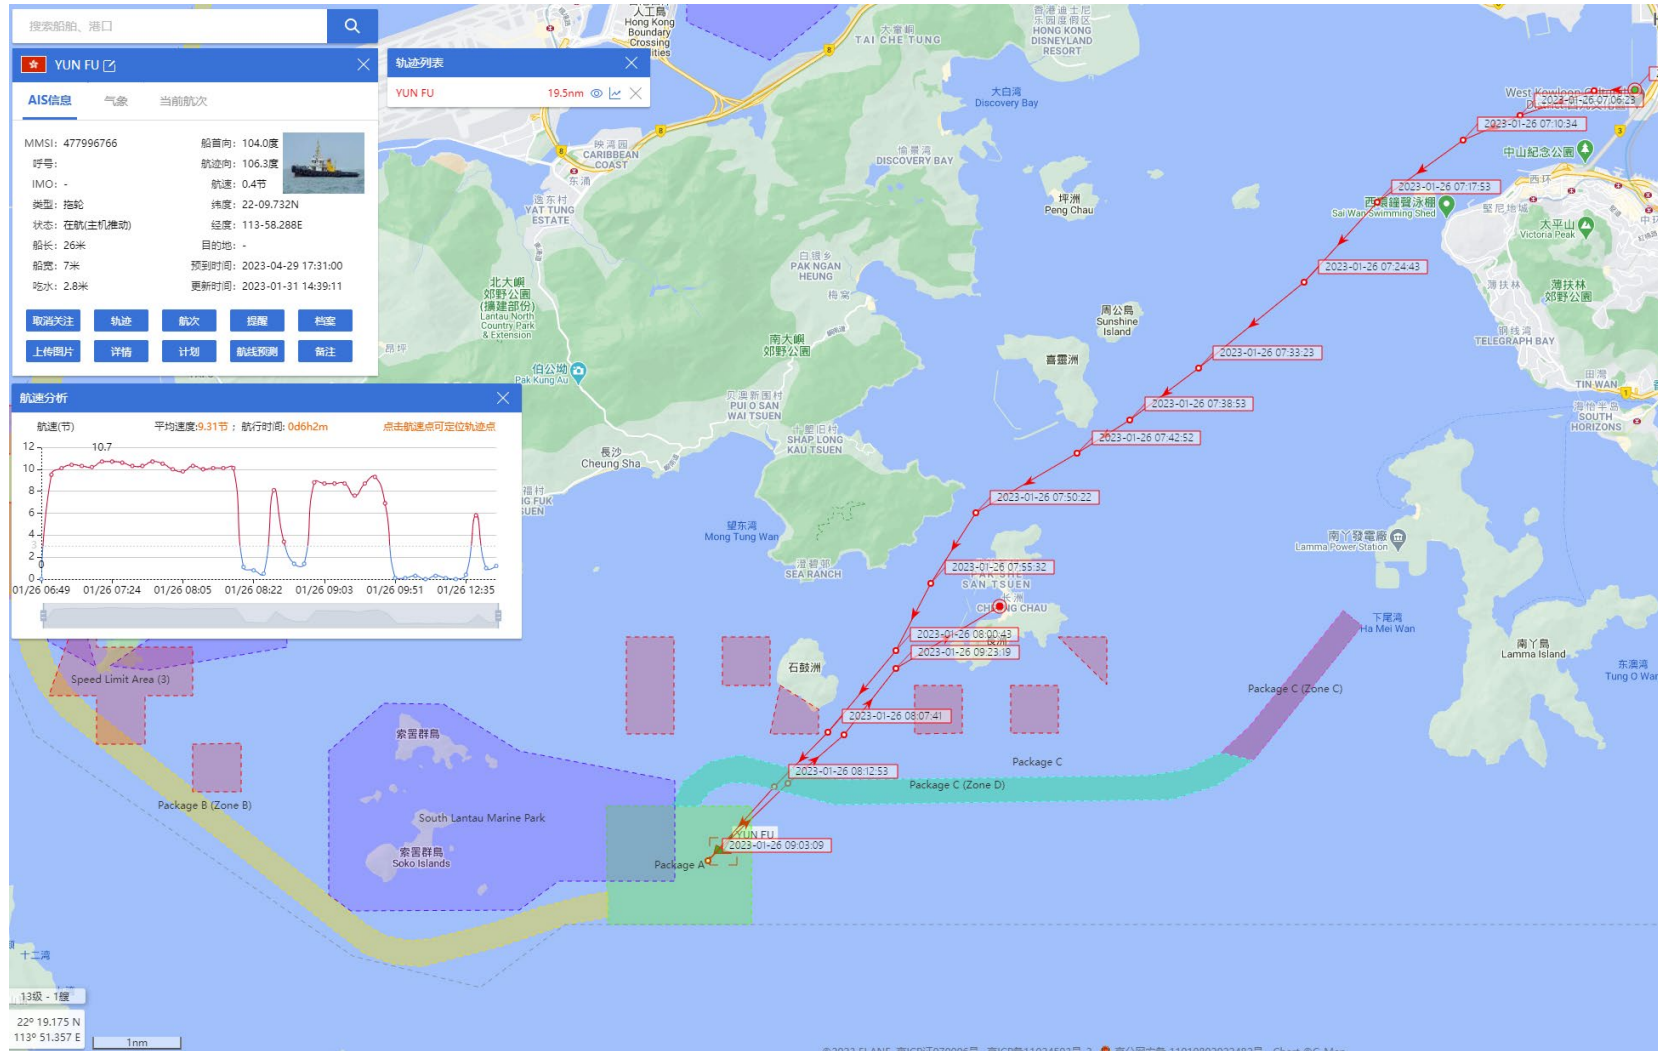

14-01-2023

Yun Fu (Tug Boat) Historical Data Records (15-21 Jan 2023)

16-01-2023

Yun Fu (Tug Boat) Historical Data Records (15-21 Jan 2023)

17-01-2023

Yun Fu (Tug Boat) Historical Data Records (15-21 Jan 2023)

19-01-2023

Yun Fu (Tug Boat) Historical Data Records (15-21 Jan 2023)

20-01-2023

Yun Fu (Tug Boat)

Historical Data Records (15-21 Jan 2023)

21-01-2023

Yun Fu (Tug Boat) Historical Data Records (22-31 Jan 2023)

23-01-2023

Yun Fu (Tug Boat) Historical Data Records (22-31 Jan 2023)

26-01-2023

Yun Fu (Tug Boat) Historical Data Records (22-31 Jan 2023)

28-01-2023

Yun Fu (Tug Boat)

Historical Data Records (22-31 Jan 2023)