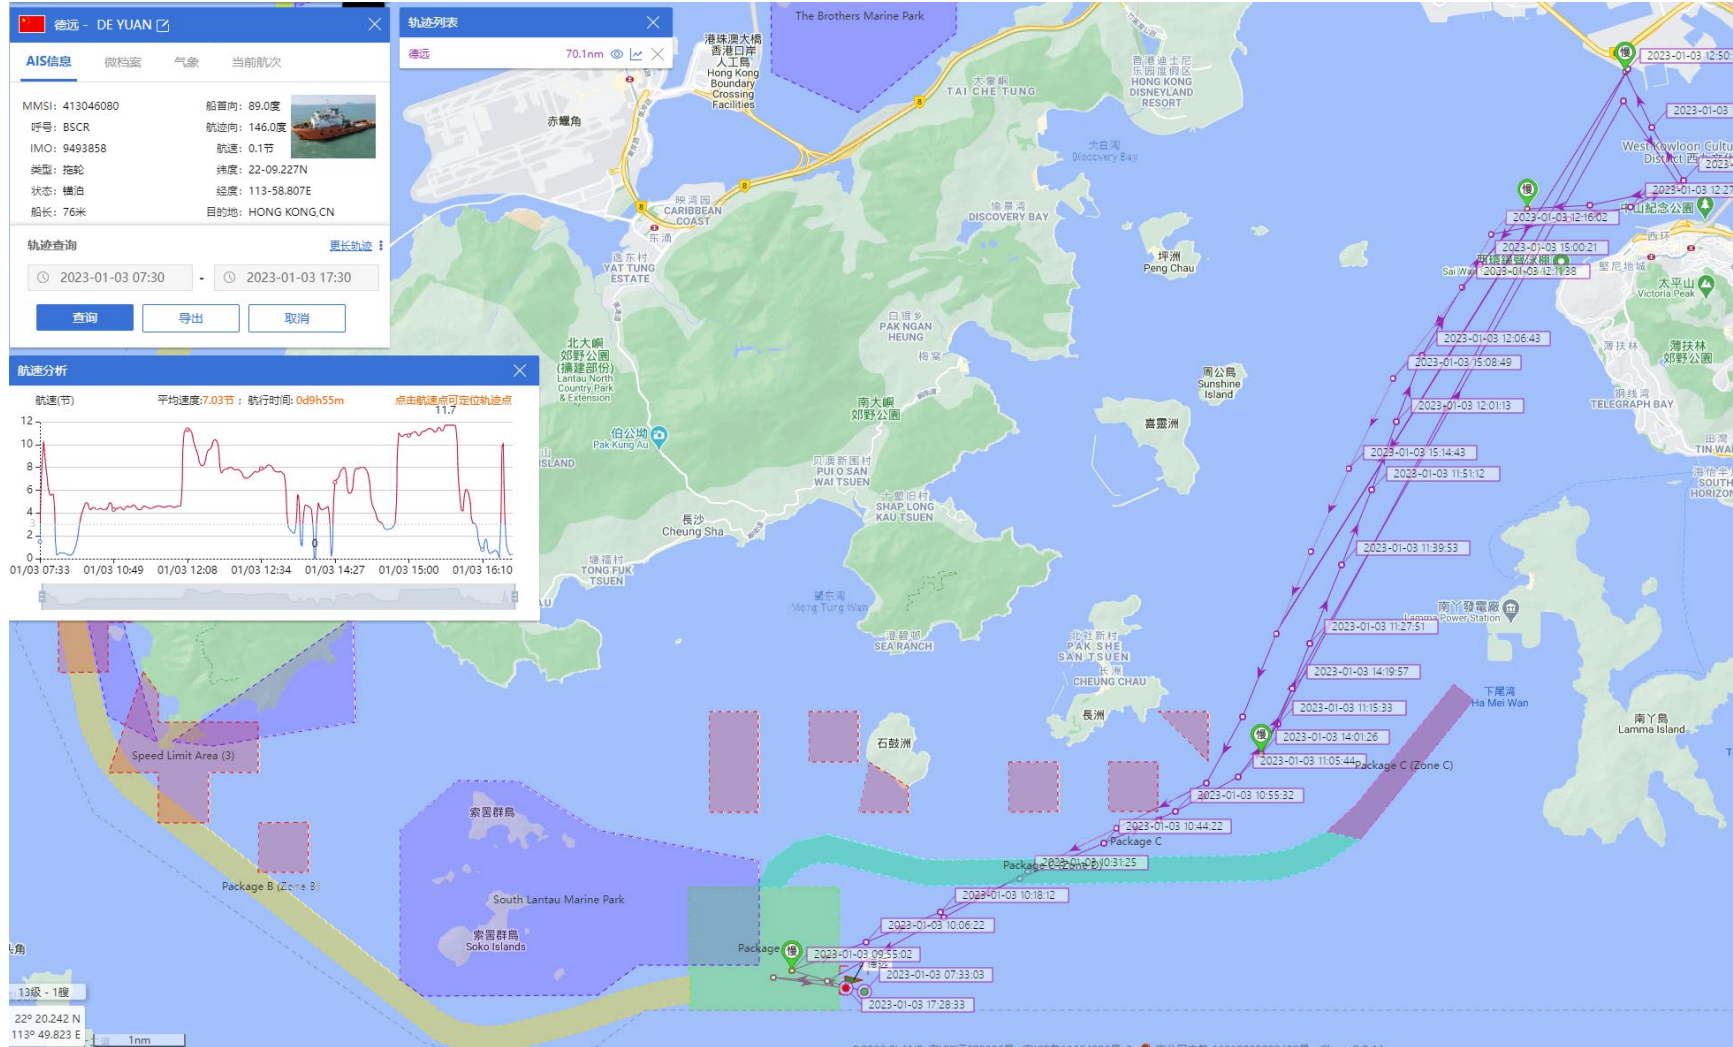

ANNEX J

RECORDS OF OPERATING SPEEDS AND MARINE TRAVEL ROUTES OF WORKING VESSELS

(ELECTRONIC COPY ONLY)

DE YUAN (Special Purpose Vessel) Historical Data Records (01-14 Jan 2023)

01-01-2023

DE YUAN (Special Purpose Vessel) Historical Data Records (01-14 Jan 2023)

02-01-2023

DE YUAN (Special Purpose Vessel) Historical Data Records (01-14 Jan 2023)

03-01-2023

DE YUAN (Special Purpose Vessel) Historical Data Records (01-14 Jan 2023)

04-01-2023

DE YUAN (Special Purpose Vessel) Historical Data Records (01-14 Jan 2023)

07-01-2023

DE YUAN (Special Purpose Vessel) Historical Data Records (01-14 Jan 2023)

09-01-2023

DE YUAN (Special Purpose Vessel) Historical Data Records (01-14 Jan 2023)

11-01-2023

DE YUAN (Special Purpose Vessel) Historical Data Records (01-14 Jan 2023)