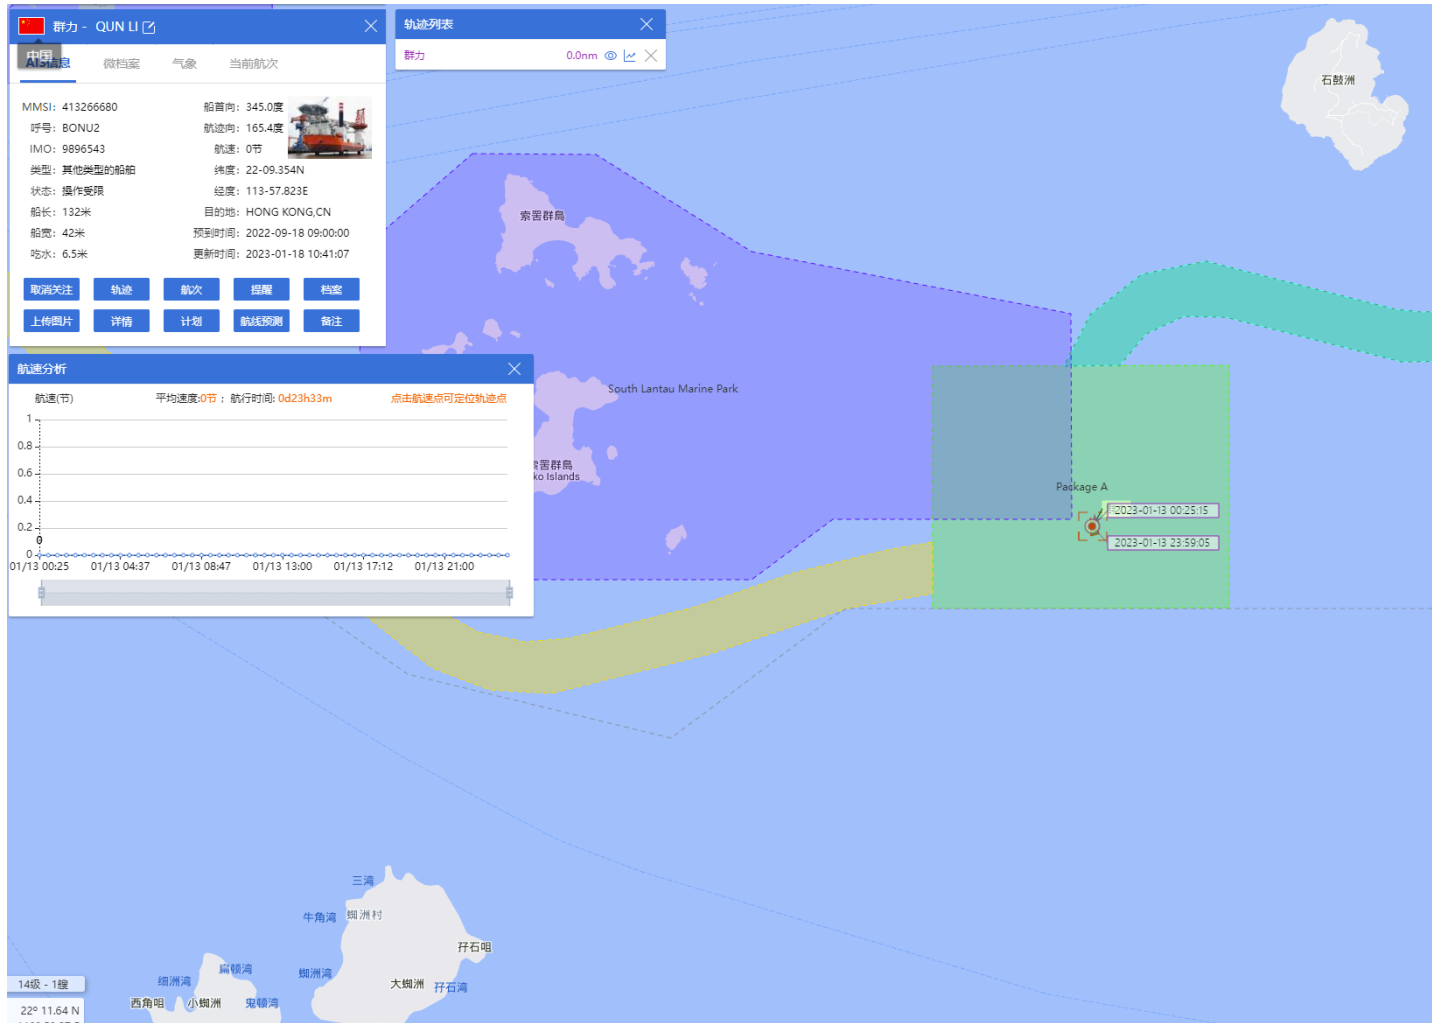

07-01-2023

QUN LI (Special Purpose Vessel) Historical Data Records (1-14 Jan 2023)

08-01-2023

QUN LI (Special Purpose Vessel) Historical Data Records (1-14 Jan 2023)

09-01-2023

QUN LI (Special Purpose Vessel) Historical Data Records (1-14 Jan 2023)

10-01-2023

QUN LI (Special Purpose Vessel) Historical Data Records (1-14 Jan 2023)

11-01-2023

QUN LI (Special Purpose Vessel) Historical Data Records (1-14 Jan 2023)

12-01-2023

QUN LI (Special Purpose Vessel) Historical Data Records (1-14 Jan 2023)

13-01-2023

QUN LI (Special Purpose Vessel) Historical Data Records (1-14 Jan 2023)

14-01-2023

QUN LI (Special Purpose Vessel) Historical Data Records (15-21 Jan 2023)

15-01-2023

QUN LI (Special Purpose Vessel) Historical Data Records (15-21 Jan 2023)

16-01-2023

QUN LI (Special Purpose Vessel) Historical Data Records (15-21 Jan 2023)

17-01-2023

QUN LI (Special Purpose Vessel) Historical Data Records (15-21 Jan 2023)

18-01-2023

QUN LI (Special Purpose Vessel) Historical Data Records (15-21 Jan 2023)