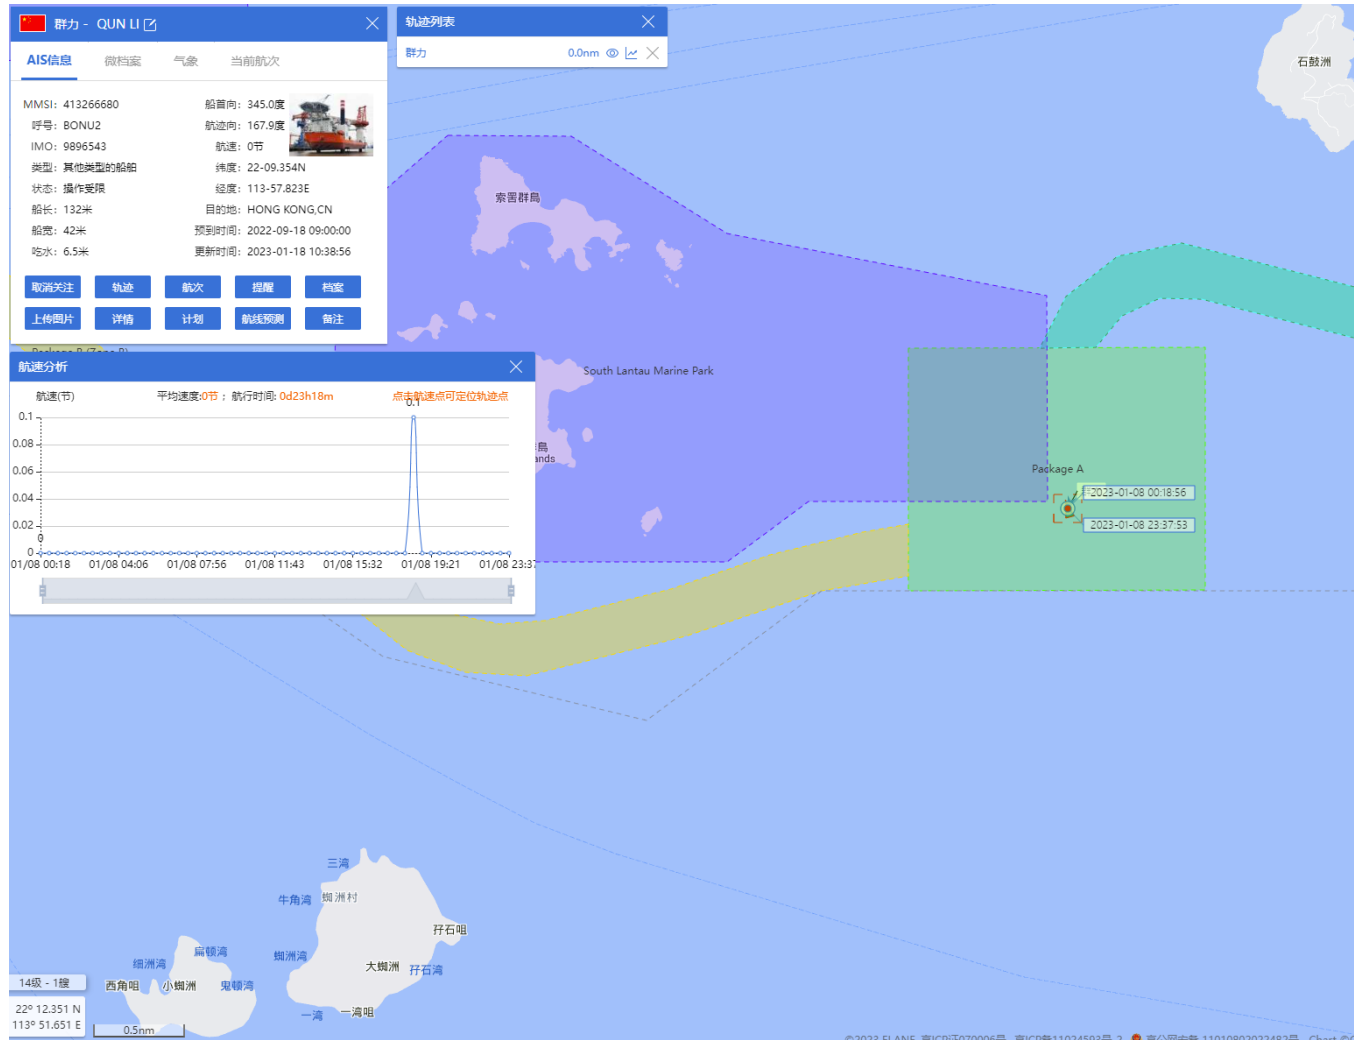

01-01-2023

QUN LI (Special Purpose Vessel) Historical Data Records (1-14 Jan 2023)

02-01-2023

QUN LI (Special Purpose Vessel) Historical Data Records (1-14 Jan 2023)

03-01-2023

QUN LI (Special Purpose Vessel) Historical Data Records (1-14 Jan 2023)

04-01-2023

QUN LI (Special Purpose Vessel) Historical Data Records (1-14 Jan 2023)

05-01-2023

QUN LI (Special Purpose Vessel) Historical Data Records (1-14 Jan 2023)

06-01-2023

QUN LI (Special Purpose Vessel) Historical Data Records (1-14 Jan 2023)

07-01-2023

QUN LI (Special Purpose Vessel) Historical Data Records (1-14 Jan 2023)

08-01-2023

QUN LI (Special Purpose Vessel) Historical Data Records (1-14 Jan 2023)

09-01-2023

QUN LI (Special Purpose Vessel) Historical Data Records (1-14 Jan 2023)