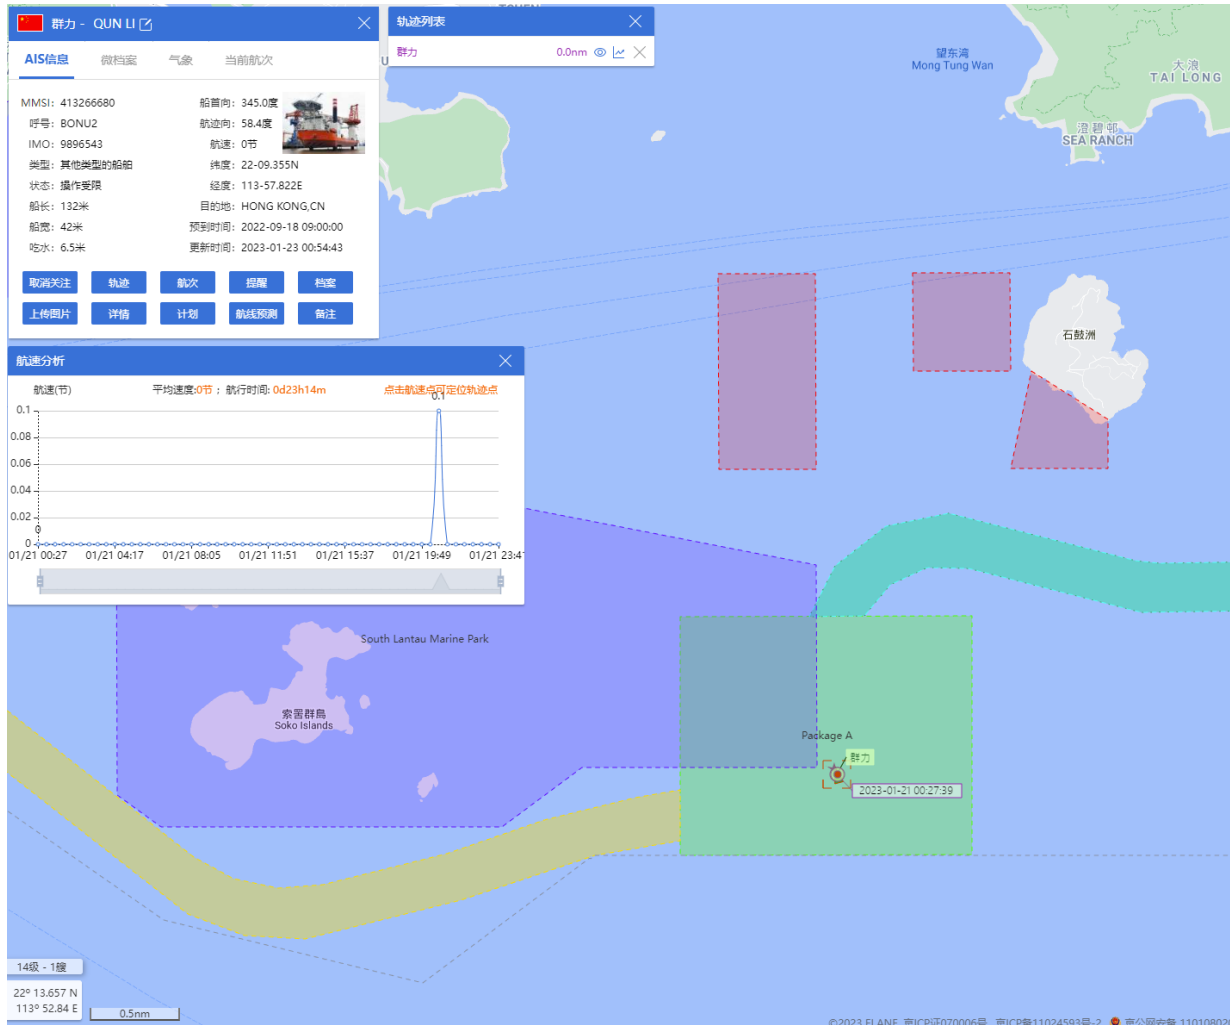

13-01-2023

QUN LI (Special Purpose Vessel) Historical Data Records (1-14 Jan 2023)

14-01-2023

QUN LI (Special Purpose Vessel) Historical Data Records (15-21 Jan 2023)

15-01-2023

QUN LI (Special Purpose Vessel) Historical Data Records (15-21 Jan 2023)

16-01-2023

QUN LI (Special Purpose Vessel) Historical Data Records (15-21 Jan 2023)

17-01-2023

QUN LI (Special Purpose Vessel) Historical Data Records (15-21 Jan 2023)

18-01-2023

QUN LI (Special Purpose Vessel) Historical Data Records (15-21 Jan 2023)

19-01-2023

QUN LI (Special Purpose Vessel) Historical Data Records (15-21 Jan 2023)

20-01-2023

QUN LI (Special Purpose Vessel) Historical Data Records (15-21 Jan 2023)

21-01-2023

QUN LI (Special Purpose Vessel) Historical Data Records (22-31 Jan 2023)

22-01-2023

QUN LI (Special Purpose Vessel) Historical Data Records (22-31 Jan 2023)

23-01-2023

QUN LI (Special Purpose Vessel) Historical Data Records (22-31 Jan 2023)

24-01-2023

QUN LI (Special Purpose Vessel) Historical Data Records (22-31 Jan 2023)