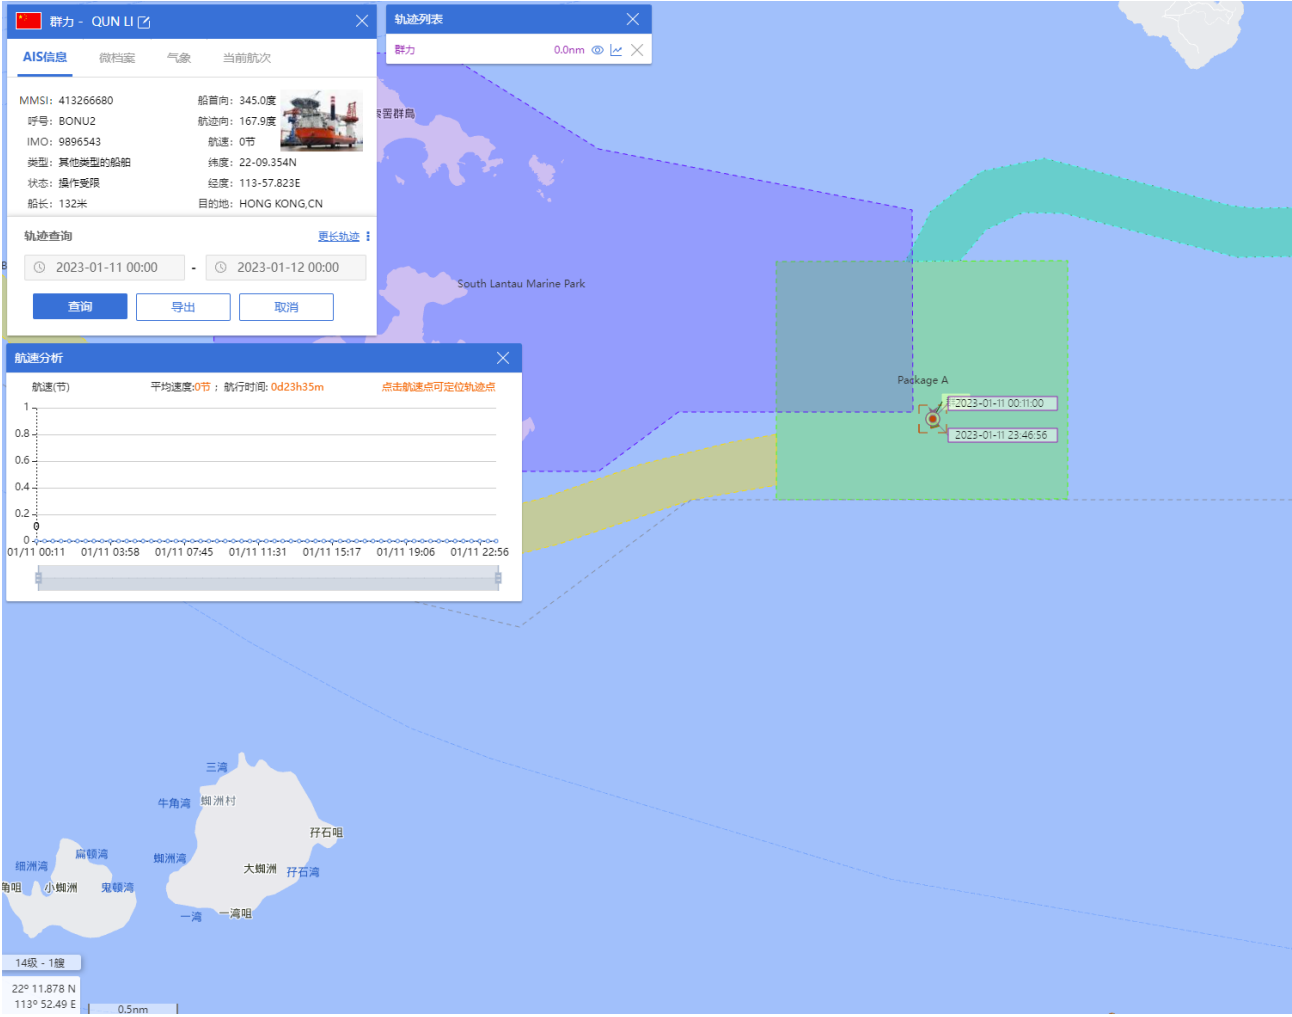

04-01-2023

QUN LI (Special Purpose Vessel) Historical Data Records (1-14 Jan 2023)

05-01-2023

QUN LI (Special Purpose Vessel) Historical Data Records (1-14 Jan 2023)

06-01-2023

QUN LI (Special Purpose Vessel) Historical Data Records (1-14 Jan 2023)

07-01-2023

QUN LI (Special Purpose Vessel) Historical Data Records (1-14 Jan 2023)

08-01-2023

QUN LI (Special Purpose Vessel) Historical Data Records (1-14 Jan 2023)

09-01-2023

QUN LI (Special Purpose Vessel) Historical Data Records (1-14 Jan 2023)

10-01-2023

QUN LI (Special Purpose Vessel) Historical Data Records (1-14 Jan 2023)

11-01-2023

QUN LI (Special Purpose Vessel) Historical Data Records (1-14 Jan 2023)

12-01-2023

QUN LI (Special Purpose Vessel) Historical Data Records (1-14 Jan 2023)