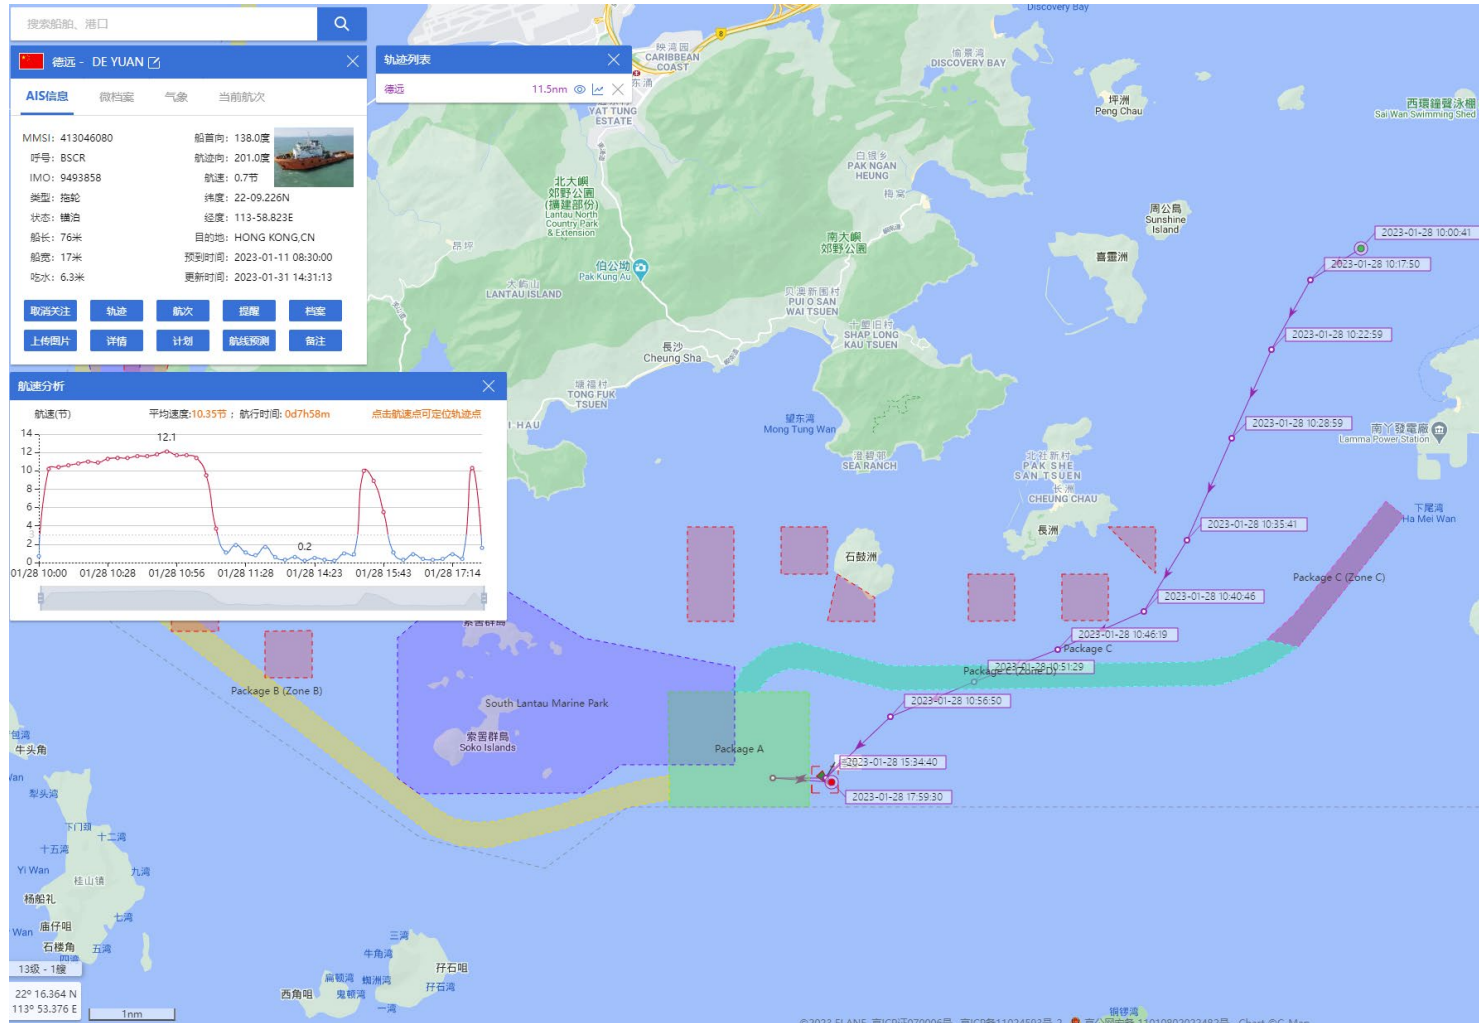

13-01-2023

DE YUAN (Special Purpose Vessel) Historical Data Records (01-14 Jan 2023)

14-01-2023

DE YUAN (Special Purpose Vessel) Historical Data Records (15-21 Jan 2023)

15-01-2023

DE YUAN (Special Purpose Vessel) Historical Data Records (15-21 Jan 2023)

18-01-2023

DE YUAN (Special Purpose Vessel) Historical Data Records (22-31 Jan 2023)

25-01-2023

DE YUAN (Special Purpose Vessel) Historical Data Records (22-31 Jan 2023)

26-01-2023

DE YUAN (Special Purpose Vessel) Historical Data Records (22-31 Jan 2023)

28-01-2023

DE YUAN (Special Purpose Vessel) Historical Data Records (22-31 Jan 2023)

31-01-2023

Yun Fu (Tug Boat) Historical Data Records (1-14 Jan 2023)

01-01-2023

Yun Fu (Tug Boat) Historical Data Records (1-14 Jan 2023)