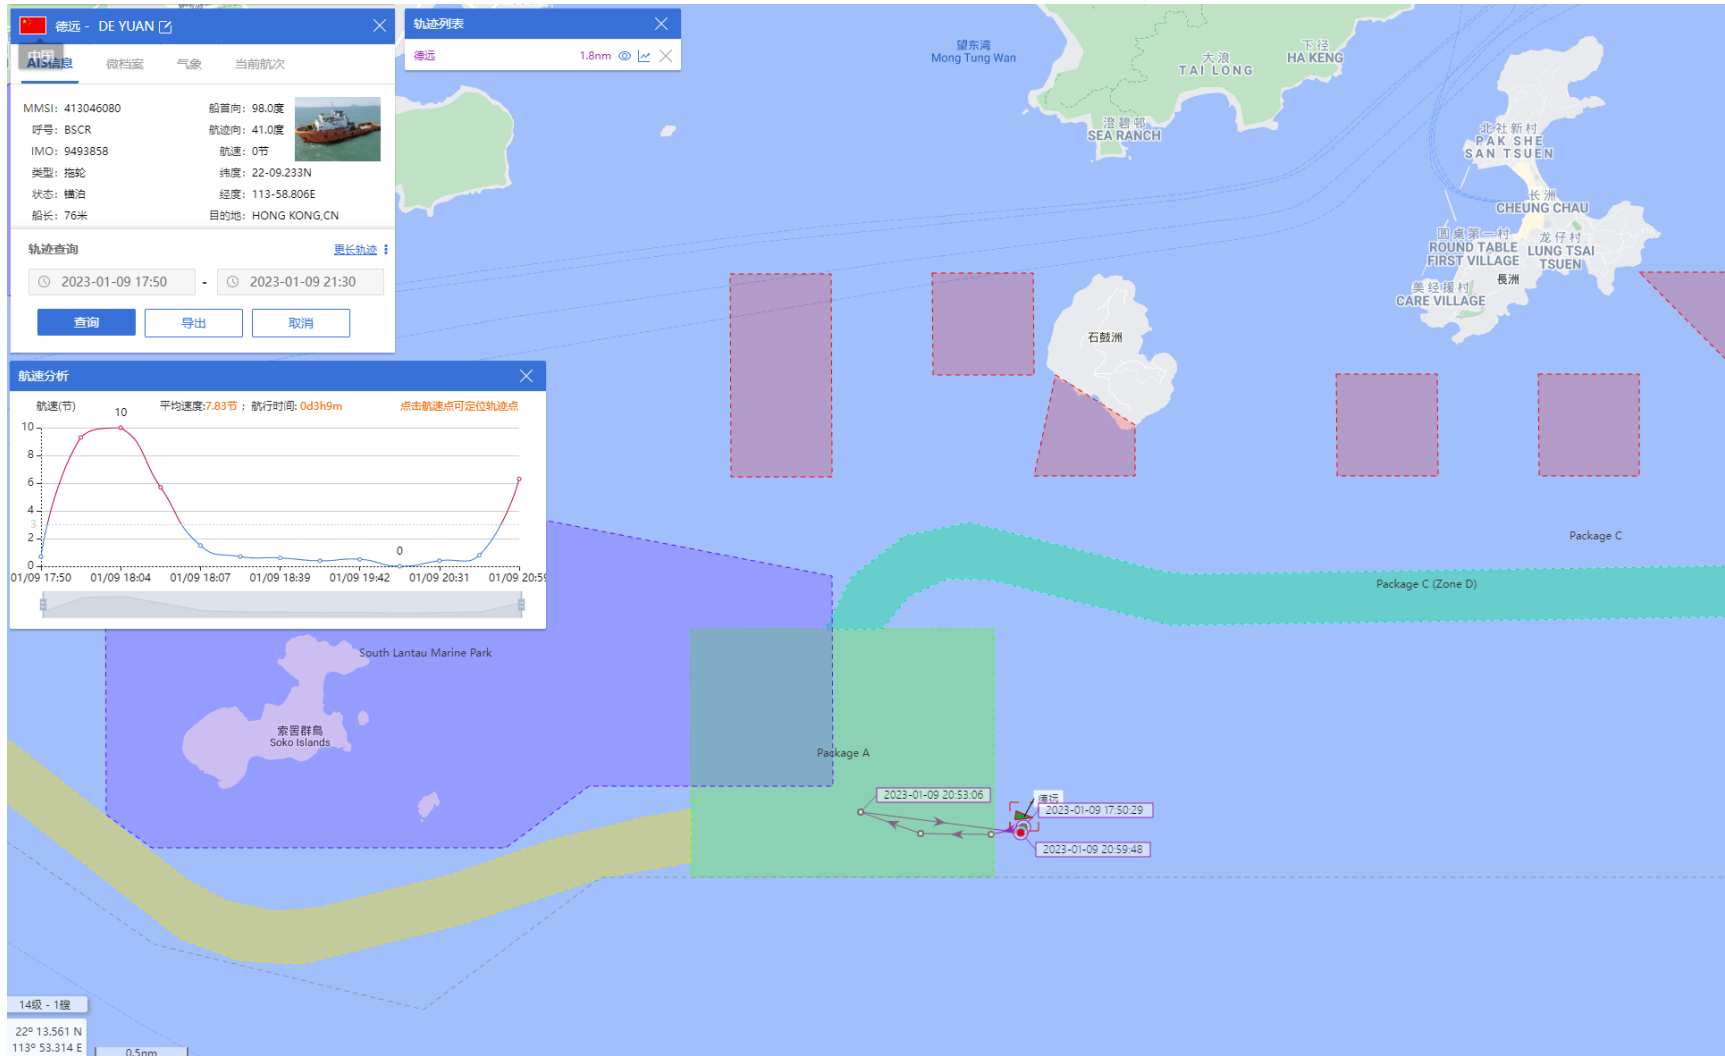

ANNEX J

RECORDS OF OPERATING SPEEDS AND MARINE TRAVEL ROUTES OF WORKING VESSELS

(ELECTRONIC COPY ONLY)

DE YUAN (Special Purpose Vessel) Historical Data Records (01-14 Jan 2023)

01-01-2023

DE YUAN (Special Purpose Vessel) Historical Data Records (01-14 Jan 2023)

02-01-2023

DE YUAN (Special Purpose Vessel) Historical Data Records (01-14 Jan 2023)

03-01-2023

DE YUAN (Special Purpose Vessel) Historical Data Records (01-14 Jan 2023)

04-01-2023

DE YUAN (Special Purpose Vessel) Historical Data Records (01-14 Jan 2023)

07-01-2023

DE YUAN (Special Purpose Vessel) Historical Data Records (01-14 Jan 2023)

09-01-2023

DE YUAN (Special Purpose Vessel) Historical Data Records (01-14 Jan 2023)

11-01-2023

DE YUAN (Special Purpose Vessel) Historical Data Records (01-14 Jan 2023)

13-01-2023

DE YUAN (Special Purpose Vessel) Historical Data Records (01-14 Jan 2023)

14-01-2023

DE YUAN (Special Purpose Vessel) Historical Data Records (15-21 Jan 2023)

15-01-2023

DE YUAN (Special Purpose Vessel) Historical Data Records (15-21 Jan 2023)