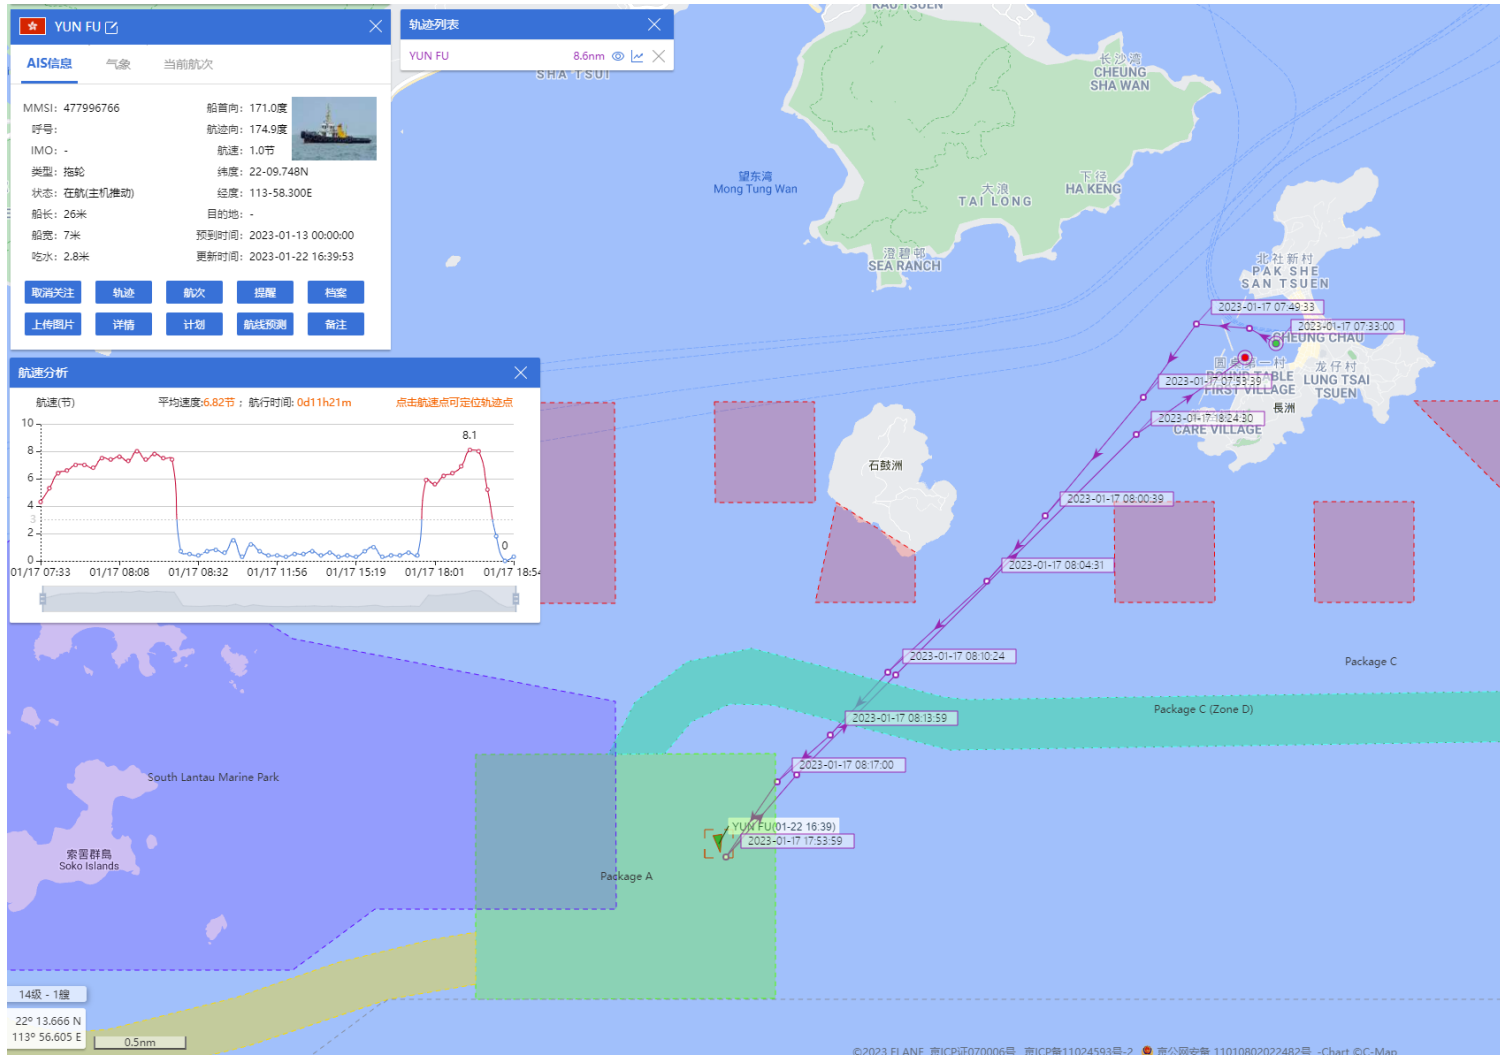

11-01-2023

Yun Fu (Tug Boat) Historical Data Records (1-14 Jan 2023)

12-01-2023

Yun Fu (Tug Boat) Historical Data Records (1-14 Jan 2023)

13-01-2023

Yun Fu (Tug Boat) Historical Data Records (1-14 Jan 2023)

14-01-2023

Yun Fu (Tug Boat) Historical Data Records (15-21 Jan 2023)

16-01-2023

Yun Fu (Tug Boat) Historical Data Records (15-21 Jan 2023)

17-01-2023

Yun Fu (Tug Boat) Historical Data Records (15-21 Jan 2023)

19-01-2023

Yun Fu (Tug Boat) Historical Data Records (15-21 Jan 2023)

20-01-2023

Yun Fu (Tug Boat)

Historical Data Records (15-21 Jan 2023)

21-01-2023

Yun Fu (Tug Boat) Historical Data Records (22-31 Jan 2023)

23-01-2023

Yun Fu (Tug Boat) Historical Data Records (22-31 Jan 2023)

26-01-2023

Yun Fu (Tug Boat) Historical Data Records (22-31 Jan 2023)

28-01-2023

Yun Fu (Tug Boat)

Historical Data Records (22-31 Jan 2023)