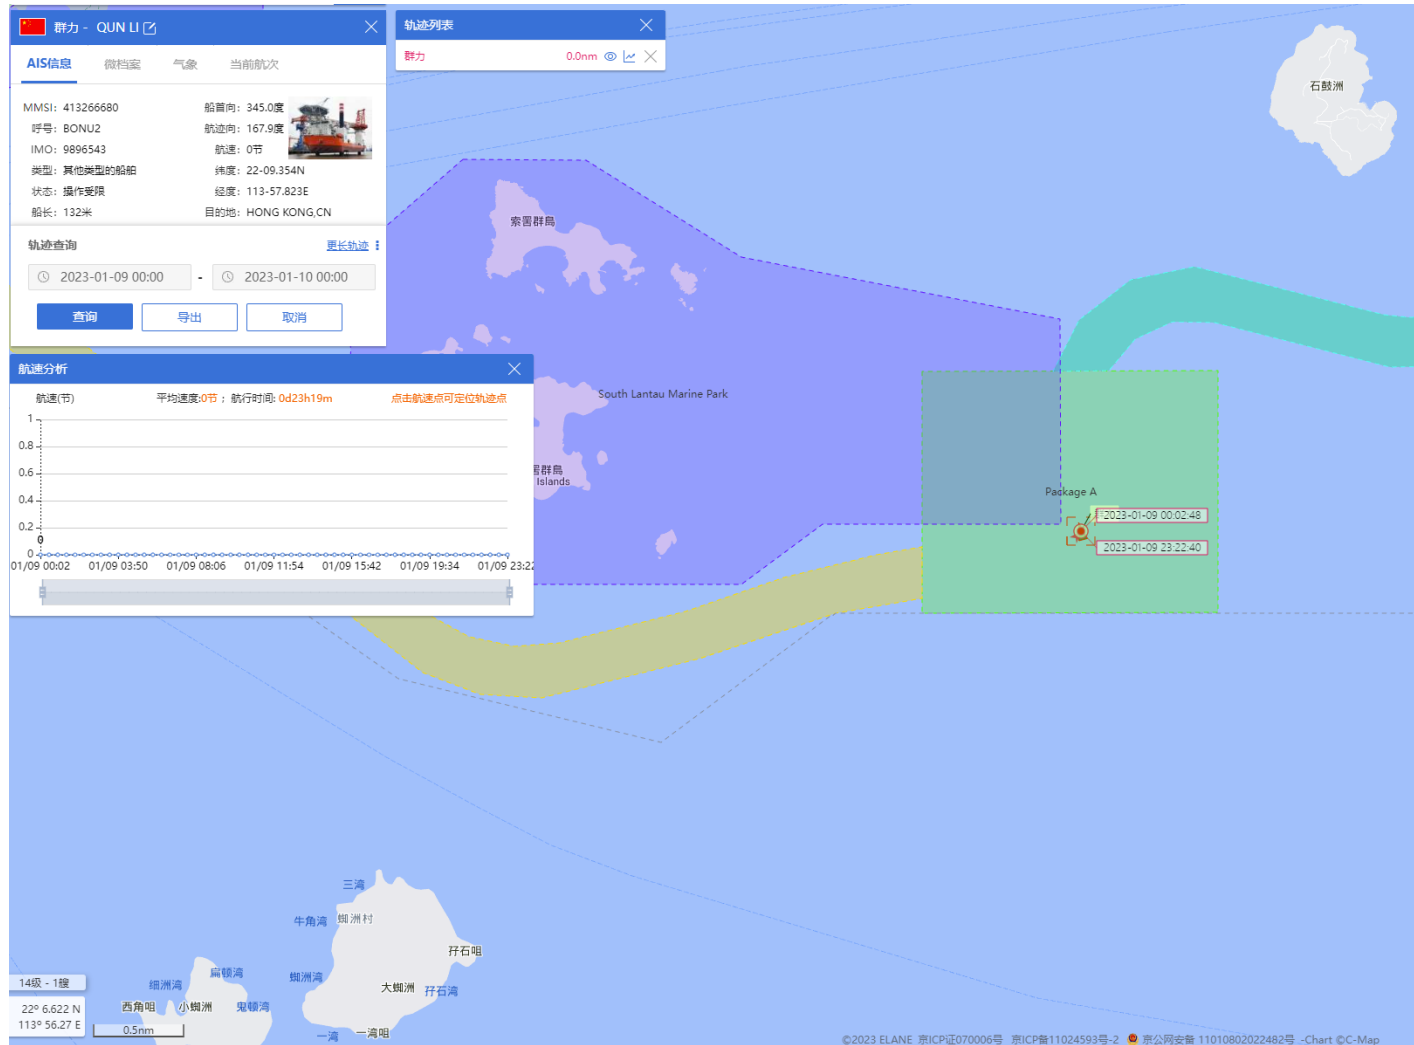

04-01-2023

QUN LI (Special Purpose Vessel) Historical Data Records (1-14 Jan 2023)

05-01-2023

QUN LI (Special Purpose Vessel) Historical Data Records (1-14 Jan 2023)

06-01-2023

QUN LI (Special Purpose Vessel) Historical Data Records (1-14 Jan 2023)

07-01-2023

QUN LI (Special Purpose Vessel) Historical Data Records (1-14 Jan 2023)

08-01-2023

QUN LI (Special Purpose Vessel) Historical Data Records (1-14 Jan 2023)

09-01-2023

QUN LI (Special Purpose Vessel) Historical Data Records (1-14 Jan 2023)

10-01-2023

QUN LI (Special Purpose Vessel) Historical Data Records (1-14 Jan 2023)

11-01-2023

QUN LI (Special Purpose Vessel) Historical Data Records (1-14 Jan 2023)

12-01-2023

QUN LI (Special Purpose Vessel) Historical Data Records (1-14 Jan 2023)