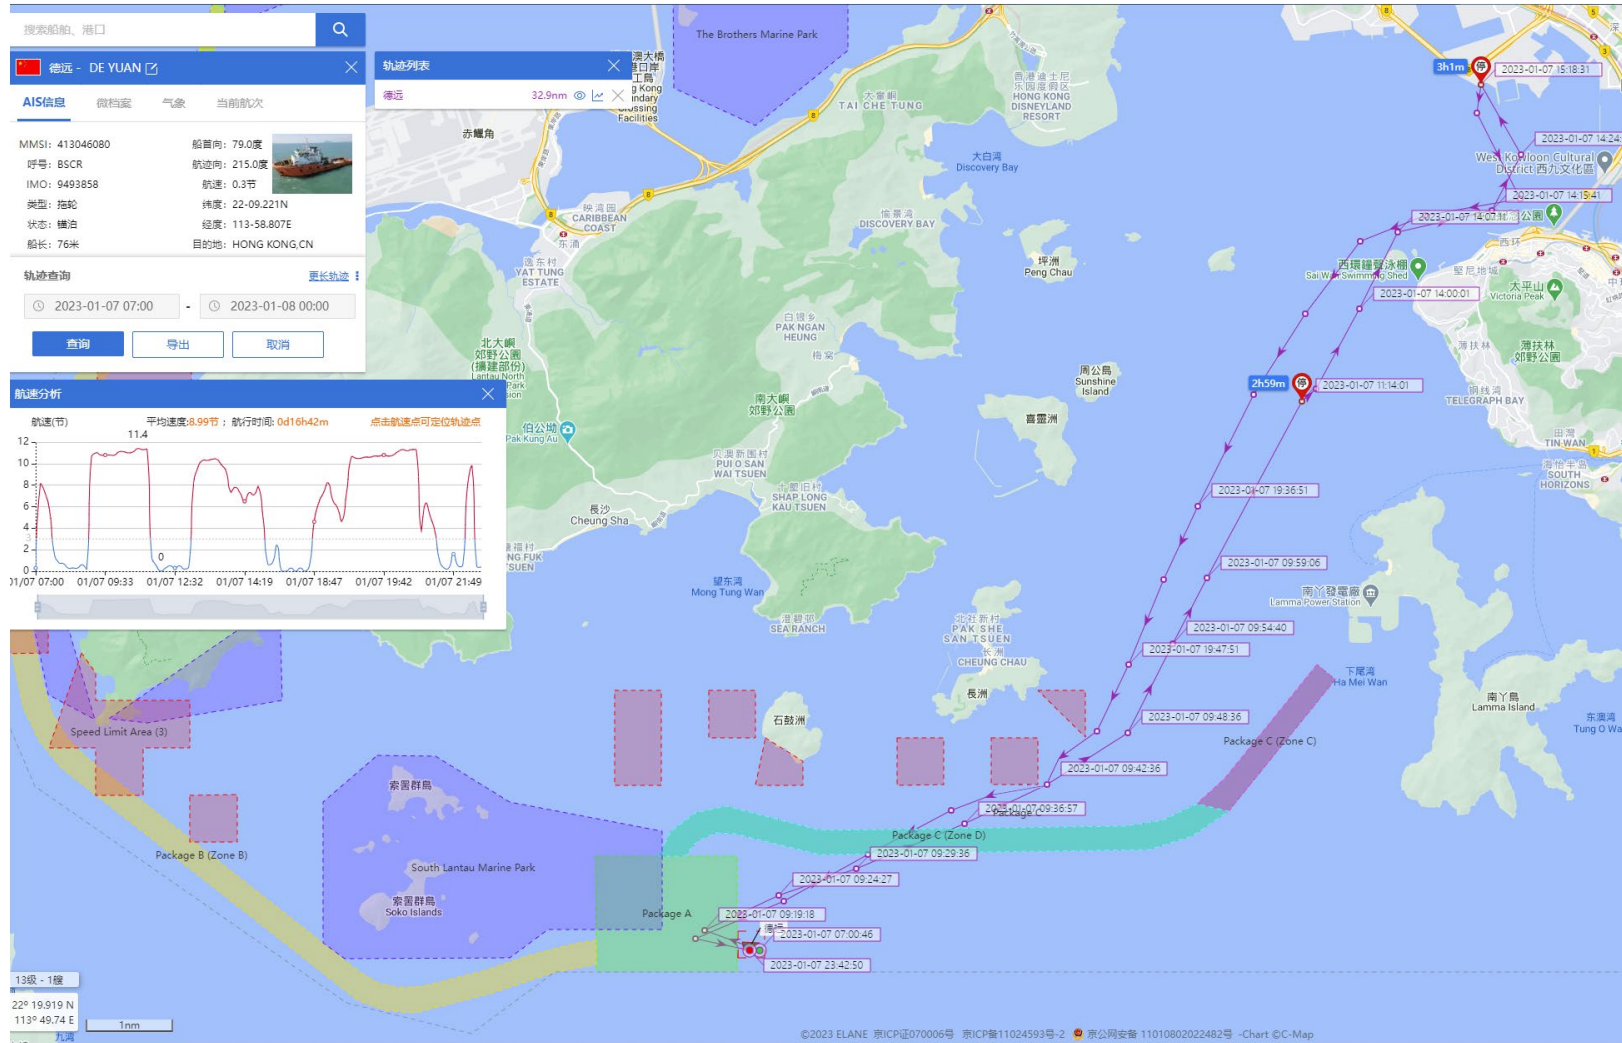

ANNEX J

RECORDS OF OPERATING SPEEDS AND MARINE TRAVEL ROUTES OF WORKING VESSELS

(ELECTRONIC COPY ONLY)

DE YUAN (Special Purpose Vessel) Historical Data Records (01-14 Jan 2023)

01-01-2023

DE YUAN (Special Purpose Vessel) Historical Data Records (01-14 Jan 2023)

02-01-2023

DE YUAN (Special Purpose Vessel) Historical Data Records (01-14 Jan 2023)

03-01-2023

DE YUAN (Special Purpose Vessel) Historical Data Records (01-14 Jan 2023)

04-01-2023

DE YUAN (Special Purpose Vessel) Historical Data Records (01-14 Jan 2023)

07-01-2023

DE YUAN (Special Purpose Vessel) Historical Data Records (01-14 Jan 2023)

09-01-2023

DE YUAN (Special Purpose Vessel) Historical Data Records (01-14 Jan 2023)

11-01-2023

DE YUAN (Special Purpose Vessel) Historical Data Records (01-14 Jan 2023)