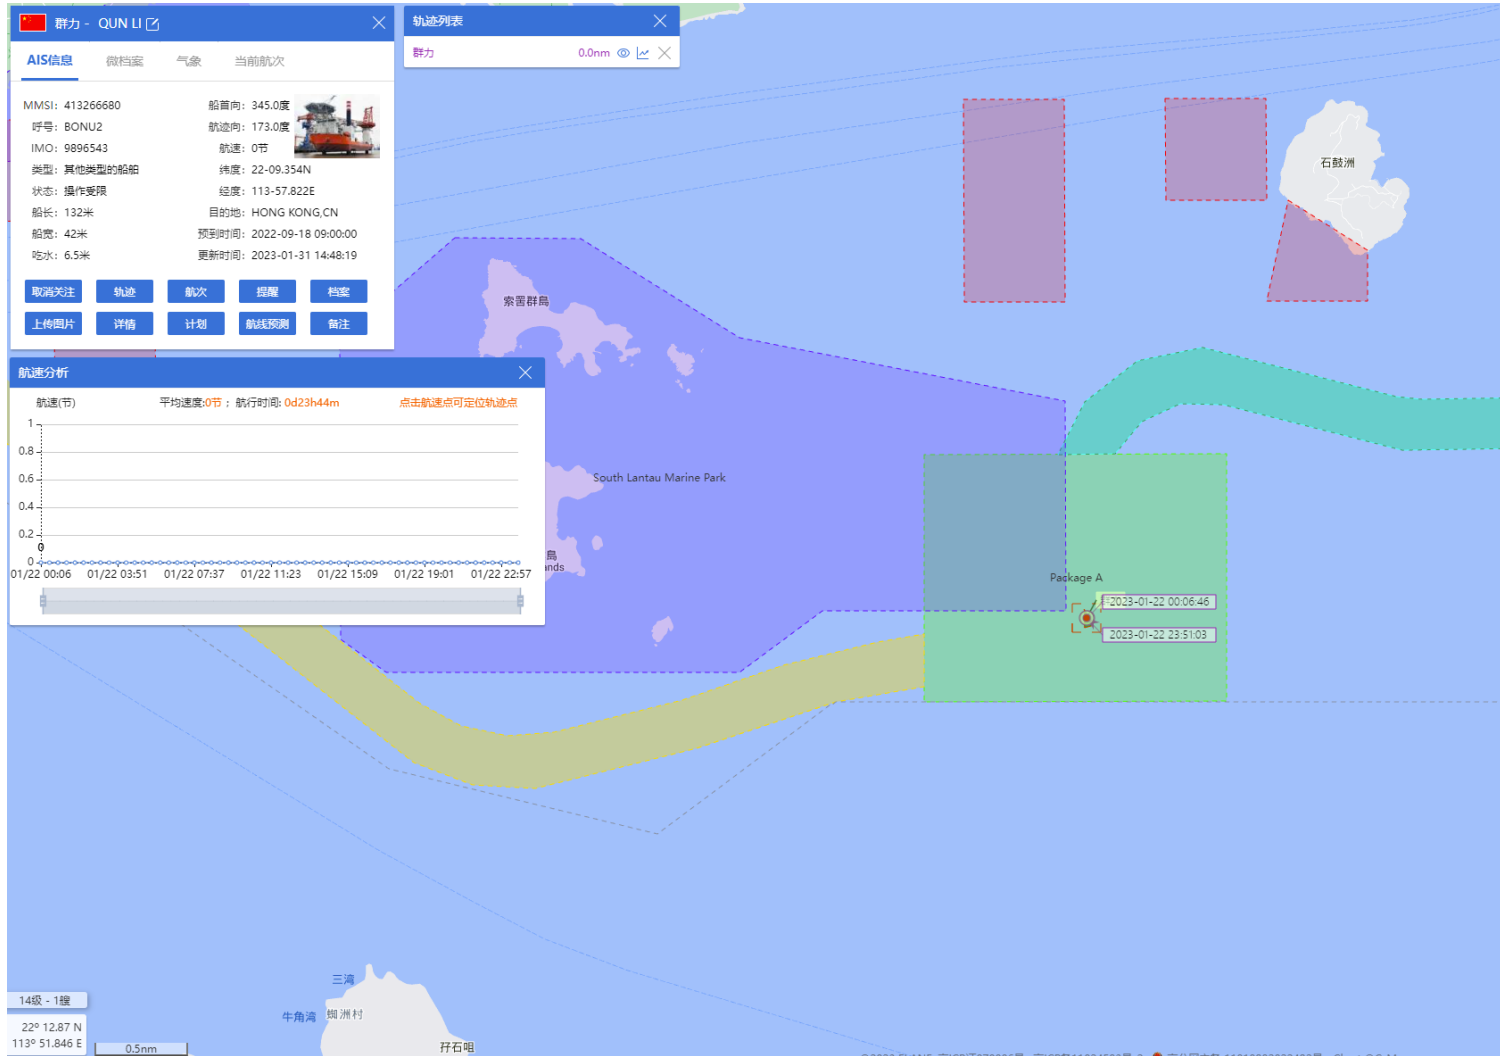

13-01-2023

QUN LI (Special Purpose Vessel) Historical Data Records (1-14 Jan 2023)

14-01-2023

QUN LI (Special Purpose Vessel) Historical Data Records (15-21 Jan 2023)

15-01-2023

QUN LI (Special Purpose Vessel) Historical Data Records (15-21 Jan 2023)

16-01-2023

QUN LI (Special Purpose Vessel) Historical Data Records (15-21 Jan 2023)

17-01-2023

QUN LI (Special Purpose Vessel) Historical Data Records (15-21 Jan 2023)

18-01-2023

QUN LI (Special Purpose Vessel) Historical Data Records (15-21 Jan 2023)

19-01-2023

QUN LI (Special Purpose Vessel) Historical Data Records (15-21 Jan 2023)

20-01-2023

QUN LI (Special Purpose Vessel) Historical Data Records (15-21 Jan 2023)

21-01-2023

QUN LI (Special Purpose Vessel) Historical Data Records (22-31 Jan 2023)

22-01-2023

QUN LI (Special Purpose Vessel) Historical Data Records (22-31 Jan 2023)

23-01-2023

QUN LI (Special Purpose Vessel) Historical Data Records (22-31 Jan 2023)

24-01-2023

QUN LI (Special Purpose Vessel) Historical Data Records (22-31 Jan 2023)