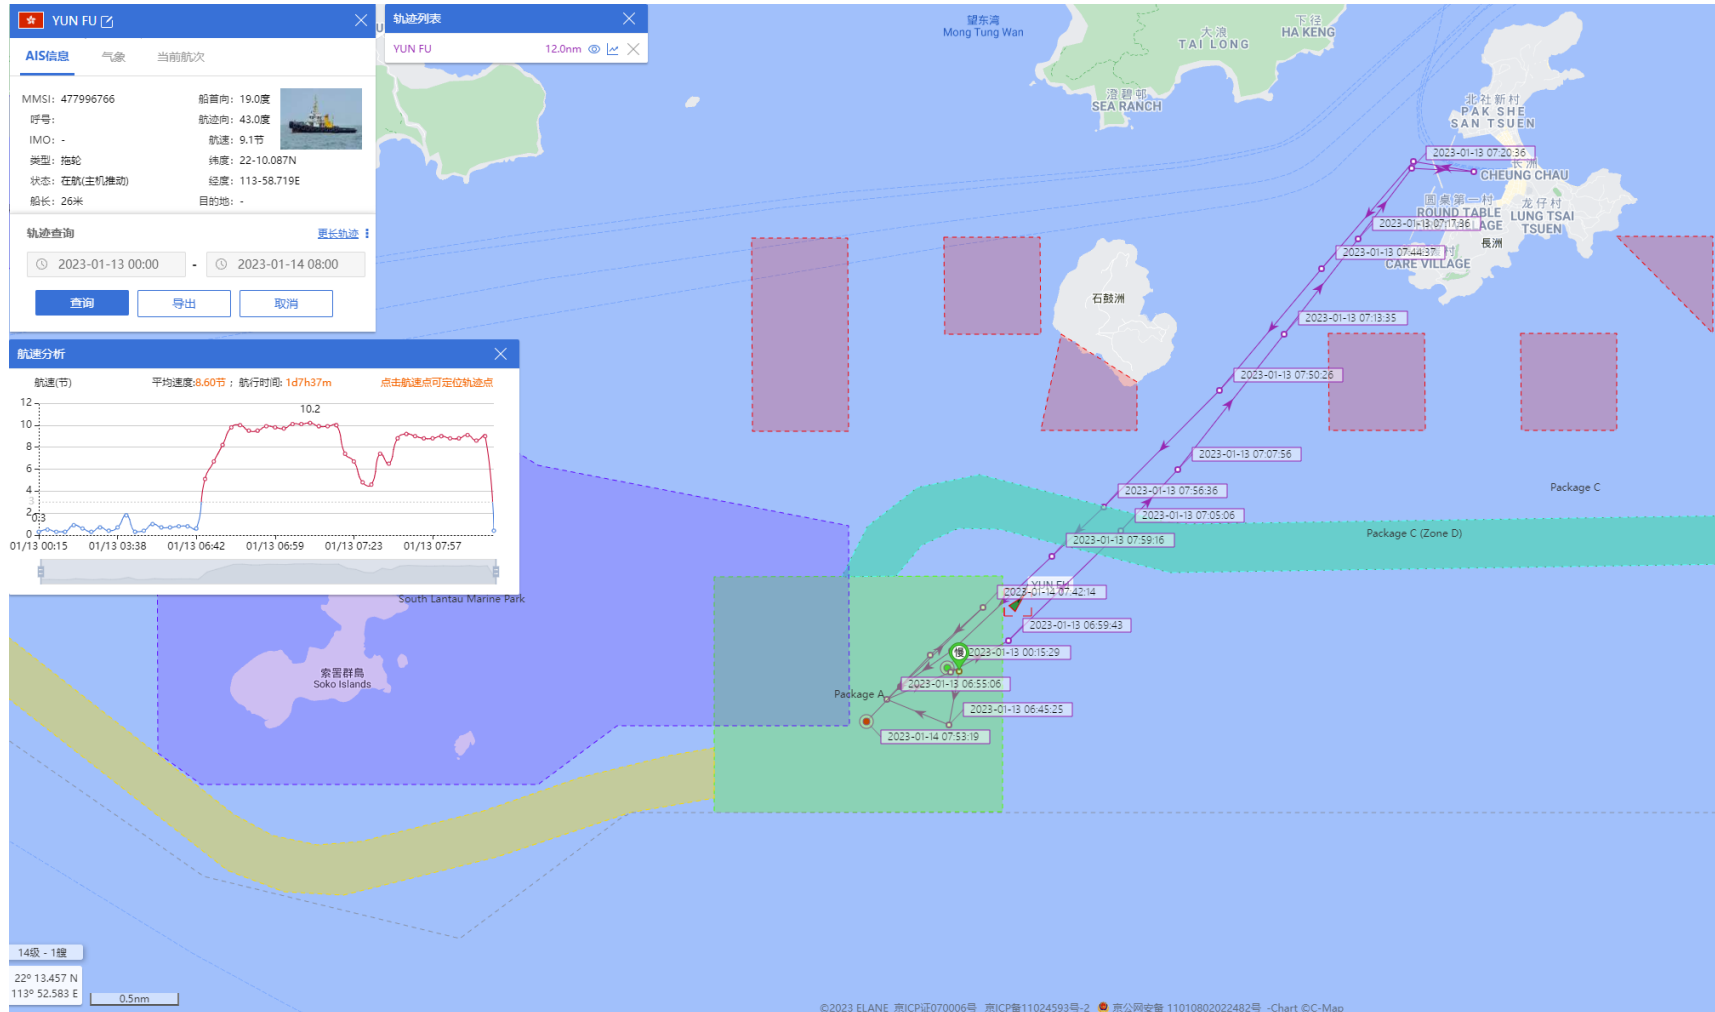

08-01-2023

Yun Fu (Tug Boat) Historical Data Records (1-14 Jan 2023)

09-01-2023

Yun Fu (Tug Boat) Historical Data Records (1-14 Jan 2023)

10-01-2023

Yun Fu (Tug Boat) Historical Data Records (1-14 Jan 2023)

11-01-2023

Yun Fu (Tug Boat) Historical Data Records (1-14 Jan 2023)

12-01-2023

Yun Fu (Tug Boat) Historical Data Records (1-14 Jan 2023)

13-01-2023

Yun Fu (Tug Boat) Historical Data Records (1-14 Jan 2023)

14-01-2023

Yun Fu (Tug Boat) Historical Data Records (15-21 Jan 2023)

16-01-2023

Yun Fu (Tug Boat) Historical Data Records (15-21 Jan 2023)

17-01-2023

Yun Fu (Tug Boat) Historical Data Records (15-21 Jan 2023)