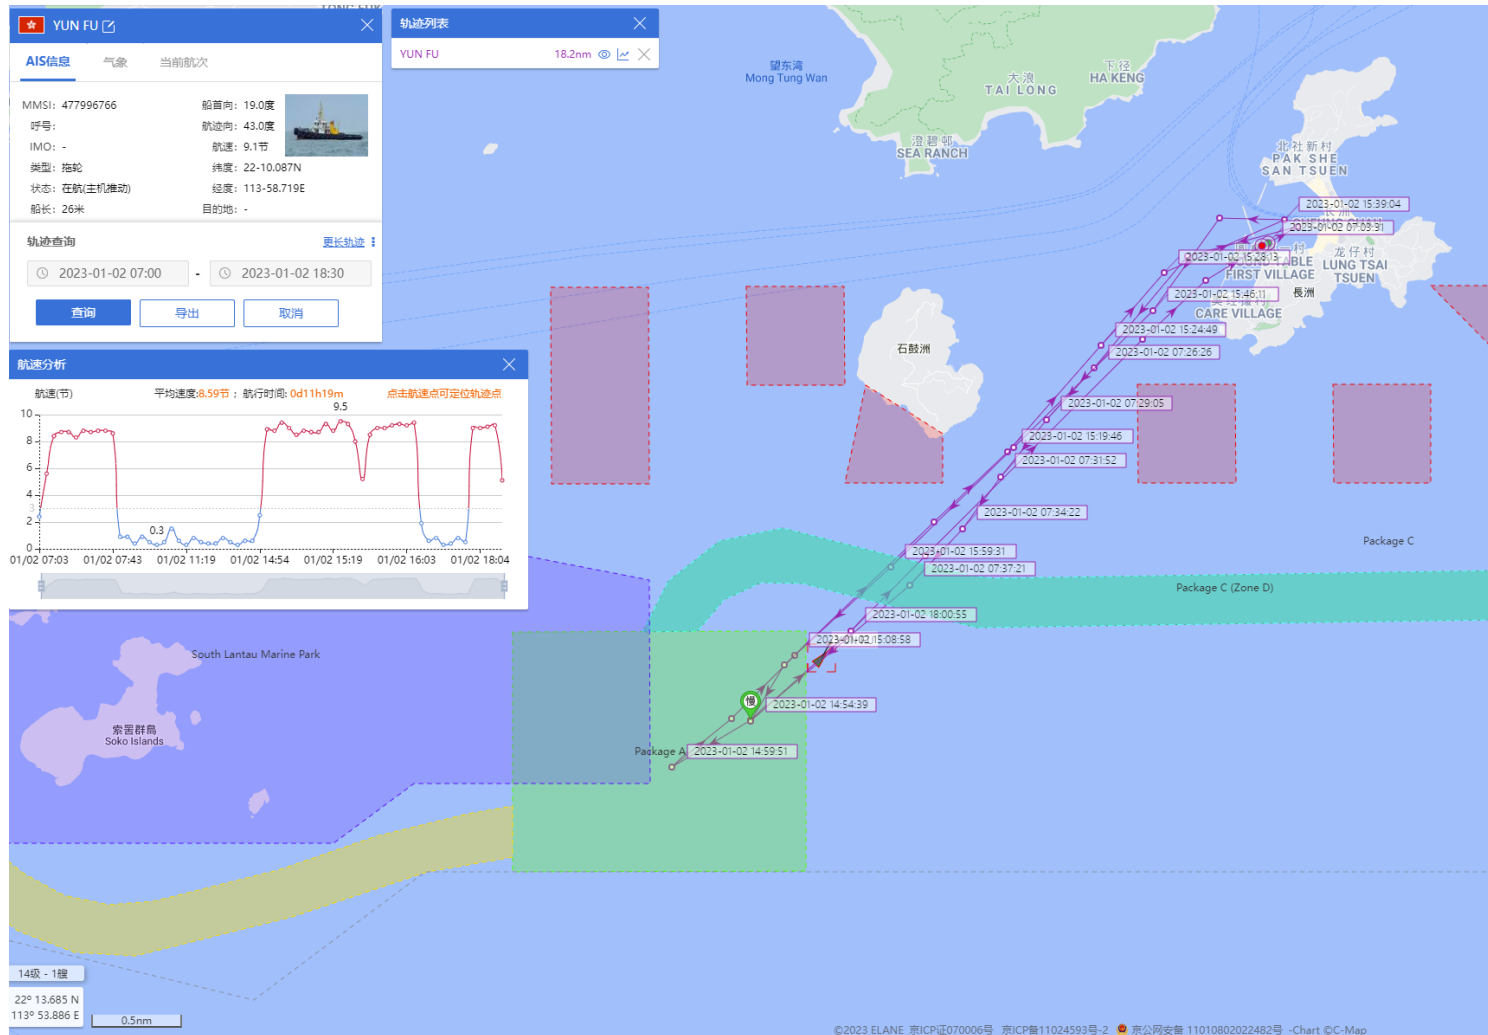

18-01-2023

DE YUAN (Special Purpose Vessel) Historical Data Records (22-31 Jan 2023)

25-01-2023

DE YUAN (Special Purpose Vessel) Historical Data Records (22-31 Jan 2023)

26-01-2023

DE YUAN (Special Purpose Vessel) Historical Data Records (22-31 Jan 2023)

28-01-2023

DE YUAN (Special Purpose Vessel) Historical Data Records (22-31 Jan 2023)

31-01-2023

Yun Fu (Tug Boat) Historical Data Records (1-14 Jan 2023)

01-01-2023

Yun Fu (Tug Boat) Historical Data Records (1-14 Jan 2023)

02-01-2023

Yun Fu (Tug Boat) Historical Data Records (1-14 Jan 2023)

03-01-2023

Yun Fu (Tug Boat) Historical Data Records (1-14 Jan 2023)

04-01-2023

Yun Fu (Tug Boat) Historical Data Records (1-14 Jan 2023)