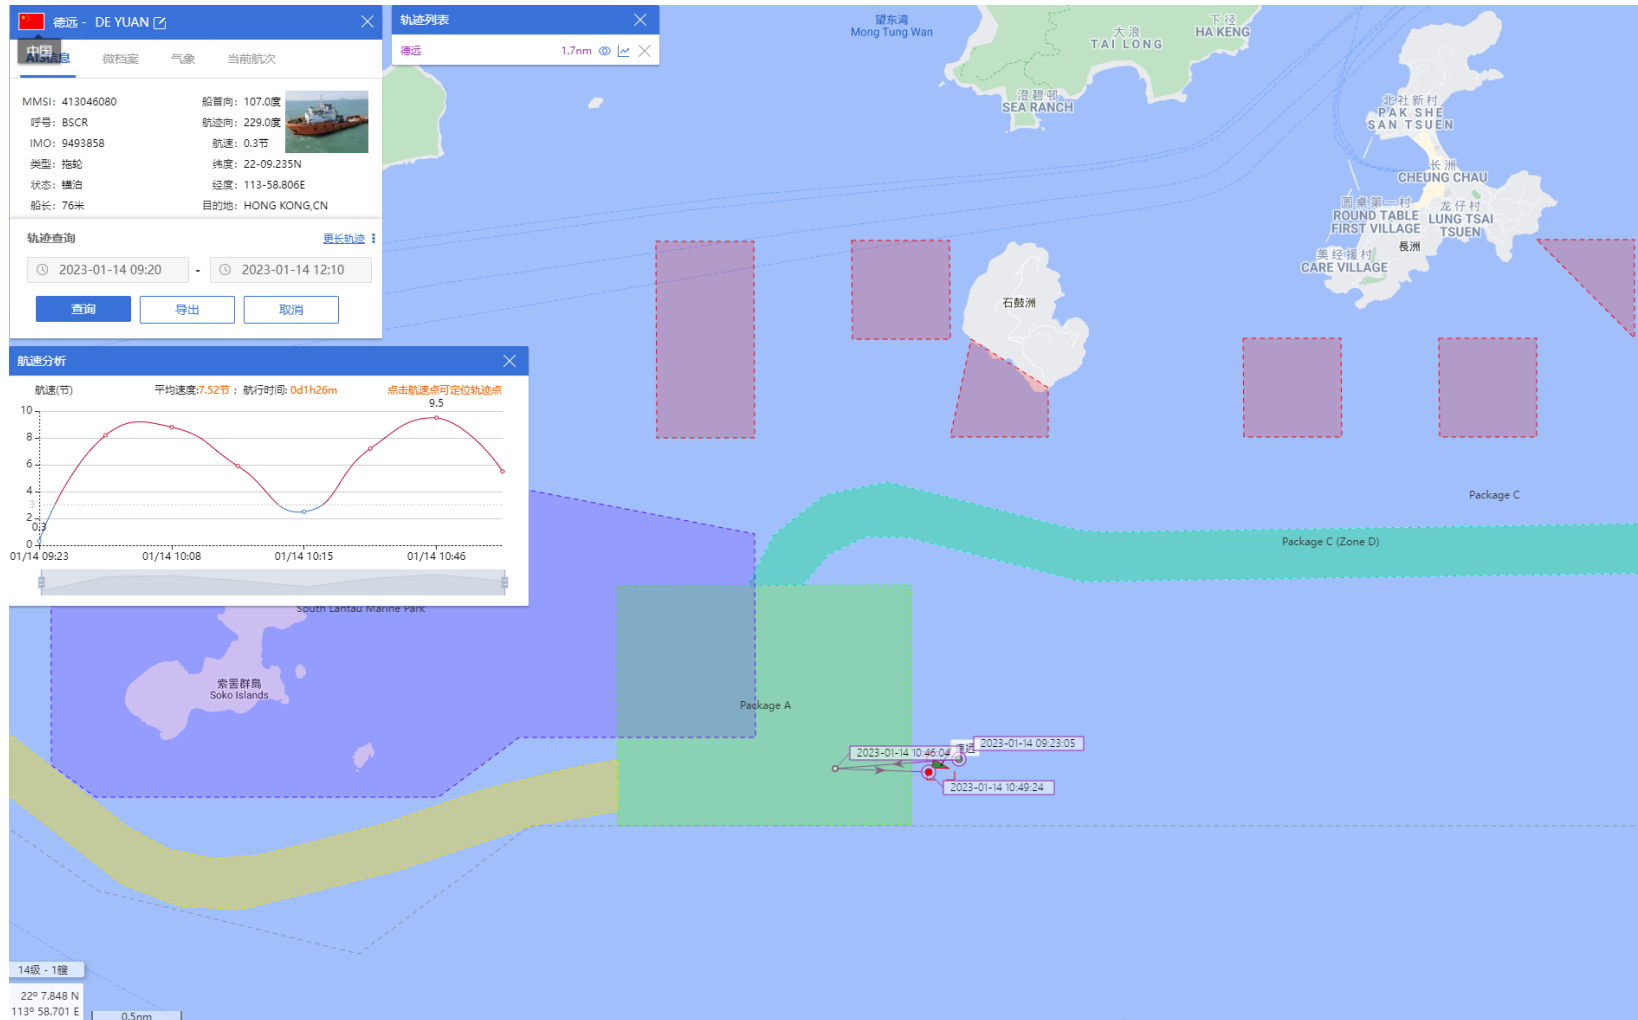

02-01-2023

DE YUAN (Special Purpose Vessel) Historical Data Records (01-14 Jan 2023)

03-01-2023

DE YUAN (Special Purpose Vessel) Historical Data Records (01-14 Jan 2023)

04-01-2023

DE YUAN (Special Purpose Vessel) Historical Data Records (01-14 Jan 2023)

07-01-2023

DE YUAN (Special Purpose Vessel) Historical Data Records (01-14 Jan 2023)

09-01-2023

DE YUAN (Special Purpose Vessel) Historical Data Records (01-14 Jan 2023)

11-01-2023

DE YUAN (Special Purpose Vessel) Historical Data Records (01-14 Jan 2023)

13-01-2023

DE YUAN (Special Purpose Vessel) Historical Data Records (01-14 Jan 2023)

14-01-2023

DE YUAN (Special Purpose Vessel) Historical Data Records (15-21 Jan 2023)

15-01-2023

DE YUAN (Special Purpose Vessel) Historical Data Records (15-21 Jan 2023)

18-01-2023

DE YUAN (Special Purpose Vessel) Historical Data Records (22-31 Jan 2023)

25-01-2023

DE YUAN (Special Purpose Vessel) Historical Data Records (22-31 Jan 2023)

26-01-2023

DE YUAN (Special Purpose Vessel) Historical Data Records (22-31 Jan 2023)