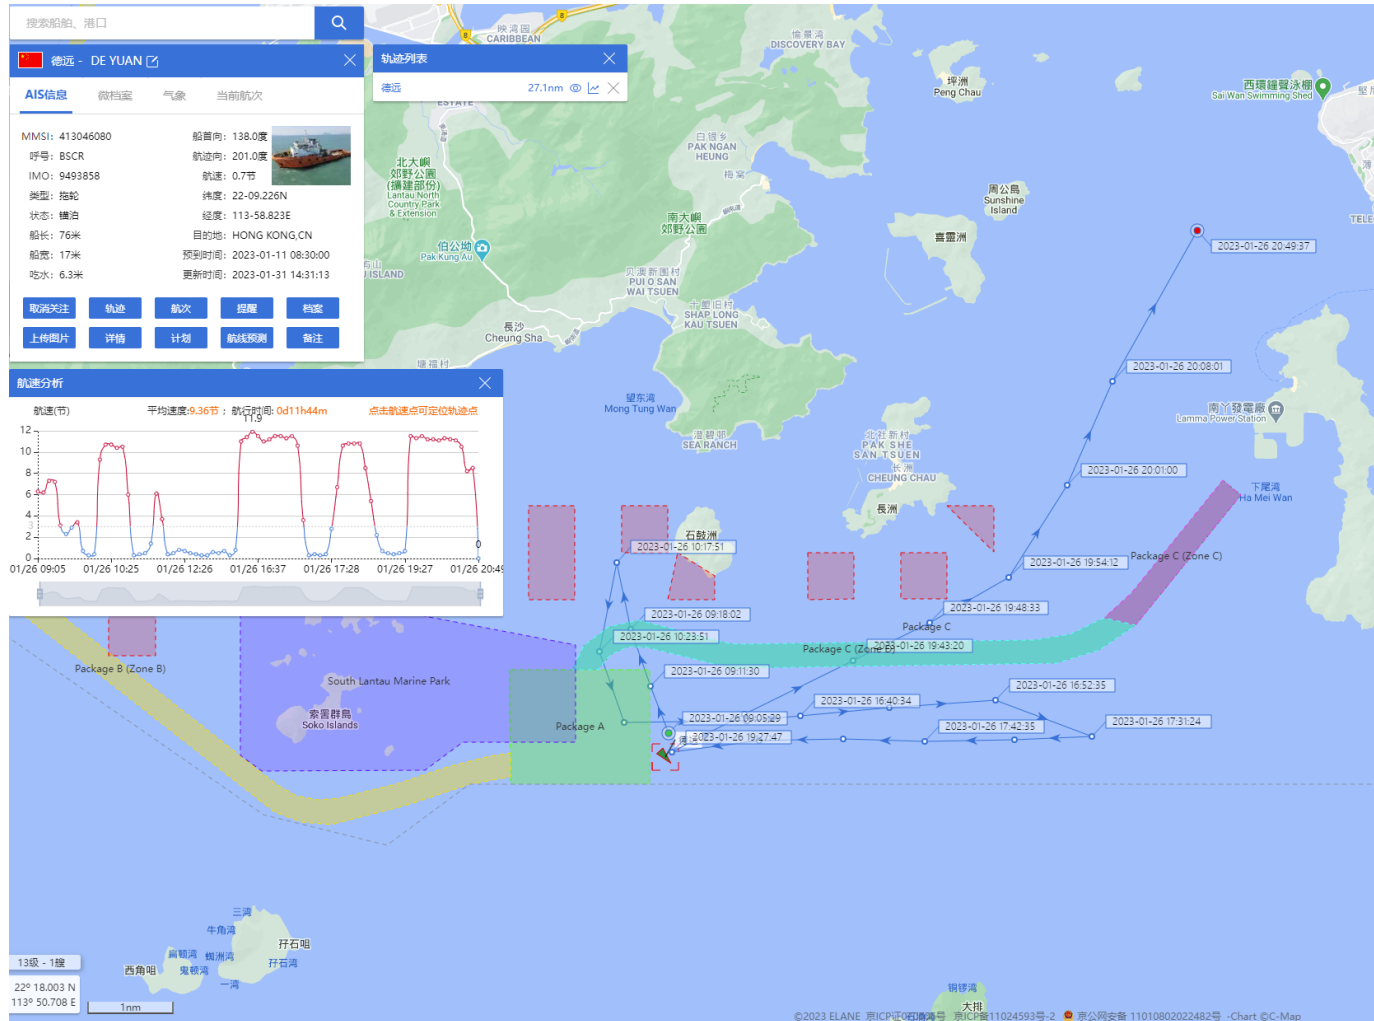

13-01-2023

DE YUAN (Special Purpose Vessel) Historical Data Records (01-14 Jan 2023)

14-01-2023

DE YUAN (Special Purpose Vessel) Historical Data Records (15-21 Jan 2023)

15-01-2023

DE YUAN (Special Purpose Vessel) Historical Data Records (15-21 Jan 2023)

18-01-2023

DE YUAN (Special Purpose Vessel) Historical Data Records (22-31 Jan 2023)

25-01-2023

DE YUAN (Special Purpose Vessel) Historical Data Records (22-31 Jan 2023)

26-01-2023

DE YUAN (Special Purpose Vessel) Historical Data Records (22-31 Jan 2023)

28-01-2023

DE YUAN (Special Purpose Vessel) Historical Data Records (22-31 Jan 2023)

31-01-2023

Yun Fu (Tug Boat) Historical Data Records (1-14 Jan 2023)

01-01-2023

Yun Fu (Tug Boat) Historical Data Records (1-14 Jan 2023)