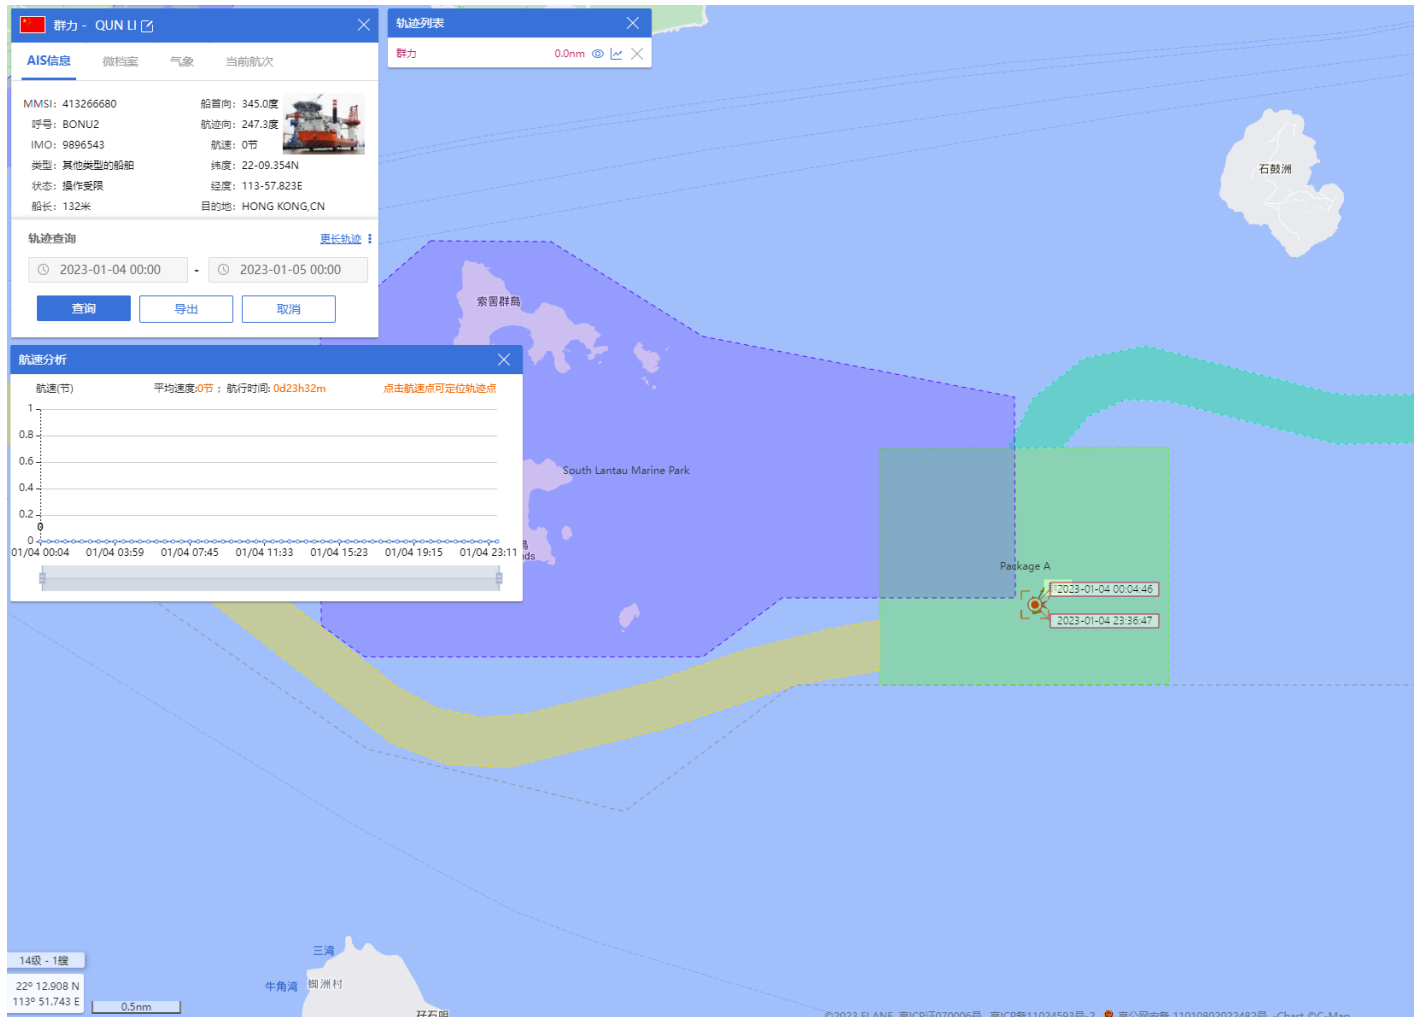

29-01-2023

Yun Fu (Tug Boat) Historical Data Records (22-31 Jan 2023)

30-01-2023

Yun Fu (Tug Boat) Historical Data Records (22-31 Jan 2023)

31-01-2023

QUN LI (Special Purpose Vessel) Historical Data Records (1-14 Jan 2023)

01-01-2023

QUN LI (Special Purpose Vessel) Historical Data Records (1-14 Jan 2023)

02-01-2023

QUN LI (Special Purpose Vessel) Historical Data Records (1-14 Jan 2023)

03-01-2023

QUN LI (Special Purpose Vessel) Historical Data Records (1-14 Jan 2023)

04-01-2023

QUN LI (Special Purpose Vessel) Historical Data Records (1-14 Jan 2023)

05-01-2023

QUN LI (Special Purpose Vessel) Historical Data Records (1-14 Jan 2023)

06-01-2023

QUN LI (Special Purpose Vessel) Historical Data Records (1-14 Jan 2023)