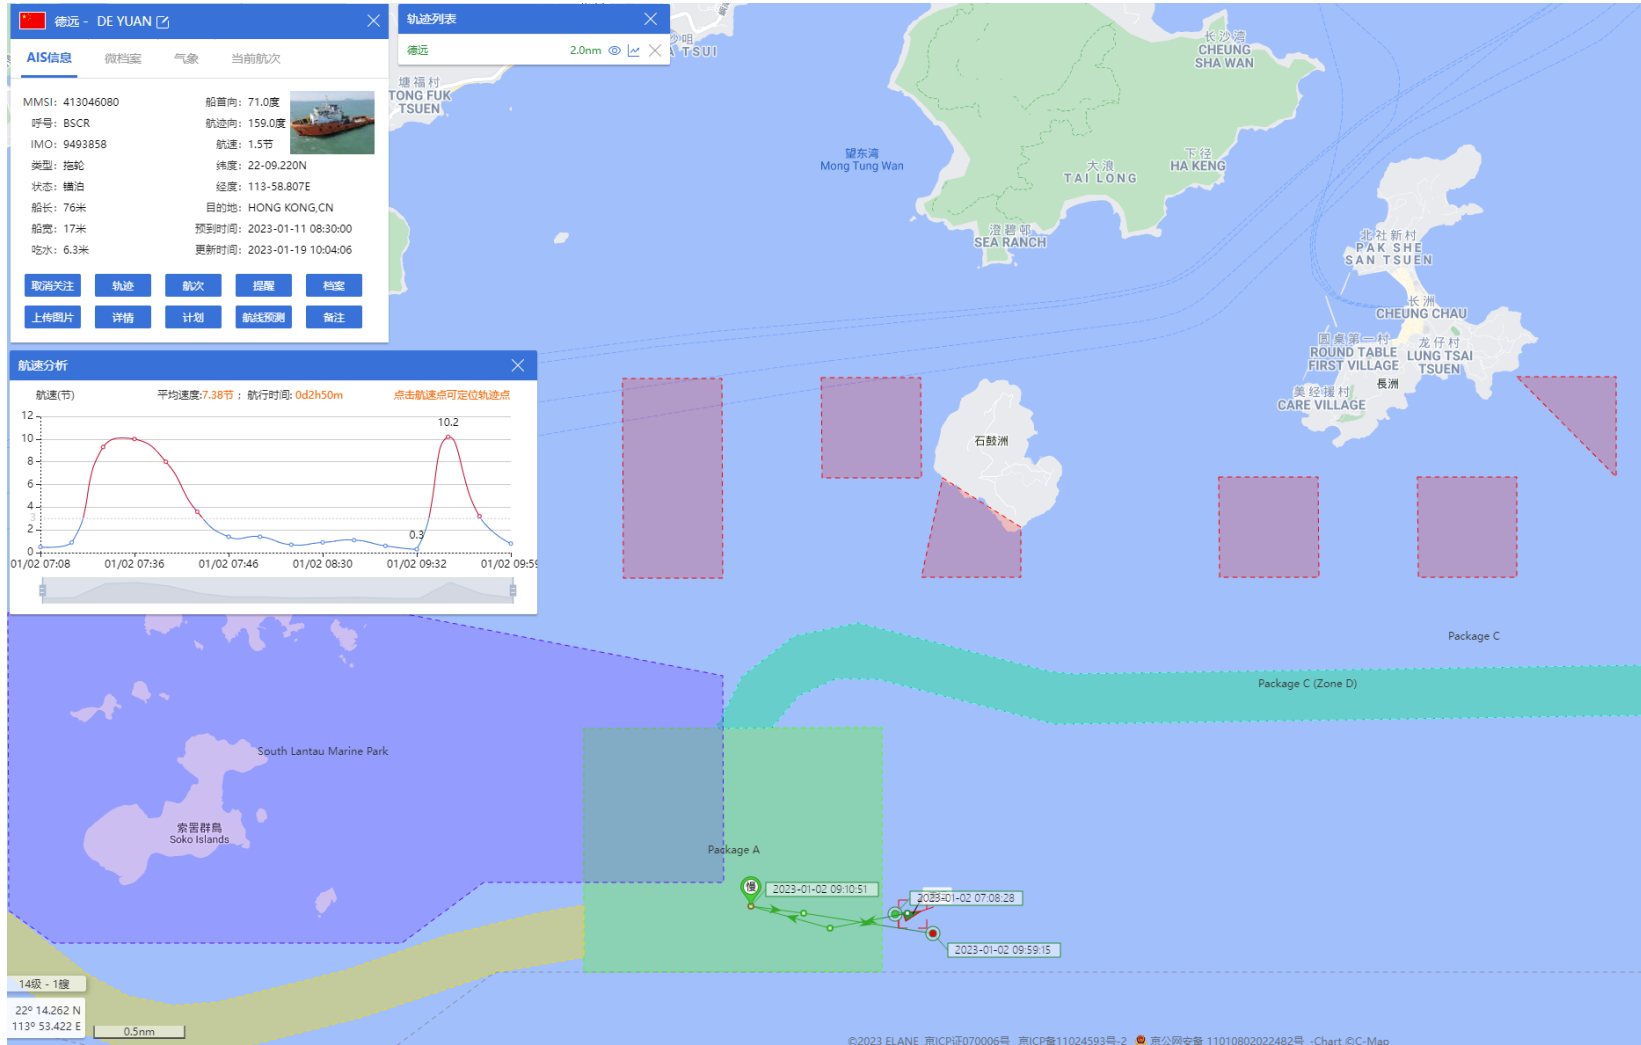

ANNEX J

RECORDS OF OPERATING SPEEDS AND MARINE TRAVEL ROUTES OF WORKING VESSELS

(ELECTRONIC COPY ONLY)

DE YUAN (Special Purpose Vessel) Historical Data Records (01-14 Jan 2023)

01-01-2023

DE YUAN (Special Purpose Vessel) Historical Data Records (01-14 Jan 2023)

02-01-2023

DE YUAN (Special Purpose Vessel) Historical Data Records (01-14 Jan 2023)

03-01-2023

DE YUAN (Special Purpose Vessel) Historical Data Records (01-14 Jan 2023)

04-01-2023

DE YUAN (Special Purpose Vessel) Historical Data Records (01-14 Jan 2023)

07-01-2023

DE YUAN (Special Purpose Vessel) Historical Data Records (01-14 Jan 2023)

09-01-2023

DE YUAN (Special Purpose Vessel) Historical Data Records (01-14 Jan 2023)

11-01-2023

DE YUAN (Special Purpose Vessel) Historical Data Records (01-14 Jan 2023)