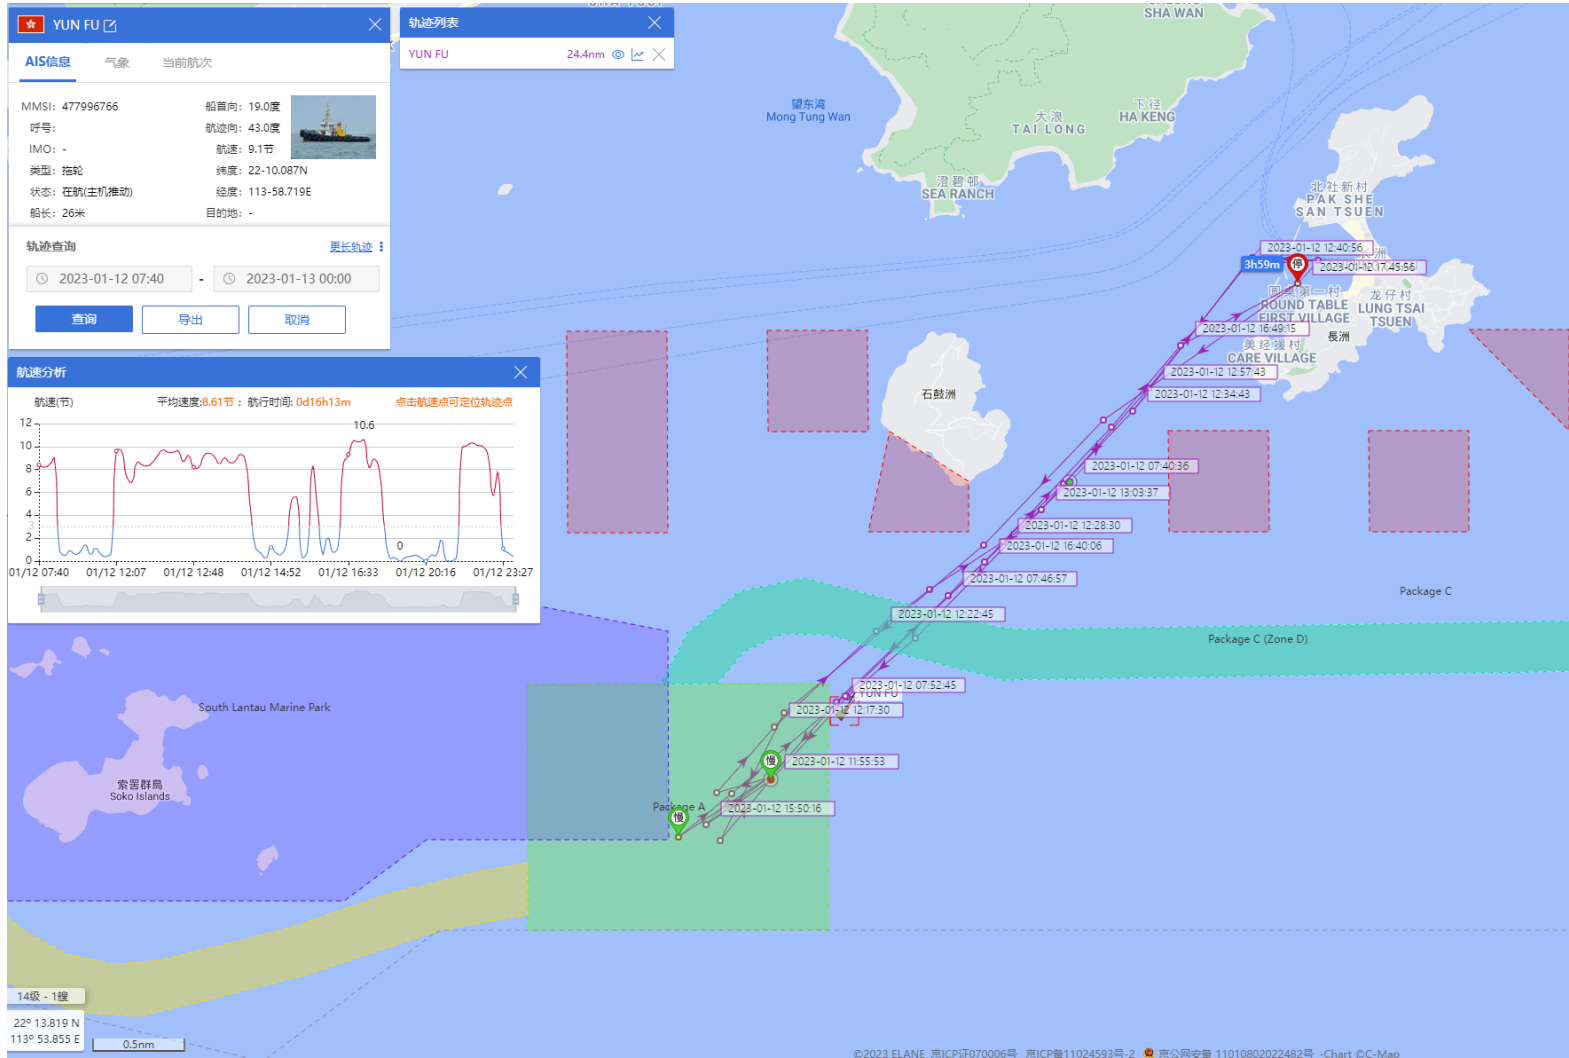

05-01-2023

Yun Fu (Tug Boat) Historical Data Records (1-14 Jan 2023)

06-01-2023

Yun Fu (Tug Boat) Historical Data Records (1-14 Jan 2023)

07-01-2023

Yun Fu (Tug Boat) Historical Data Records (1-14 Jan 2023)

08-01-2023

Yun Fu (Tug Boat) Historical Data Records (1-14 Jan 2023)

09-01-2023

Yun Fu (Tug Boat) Historical Data Records (1-14 Jan 2023)

10-01-2023

Yun Fu (Tug Boat) Historical Data Records (1-14 Jan 2023)

11-01-2023

Yun Fu (Tug Boat) Historical Data Records (1-14 Jan 2023)

12-01-2023

Yun Fu (Tug Boat) Historical Data Records (1-14 Jan 2023)

13-01-2023

Yun Fu (Tug Boat) Historical Data Records (1-14 Jan 2023)