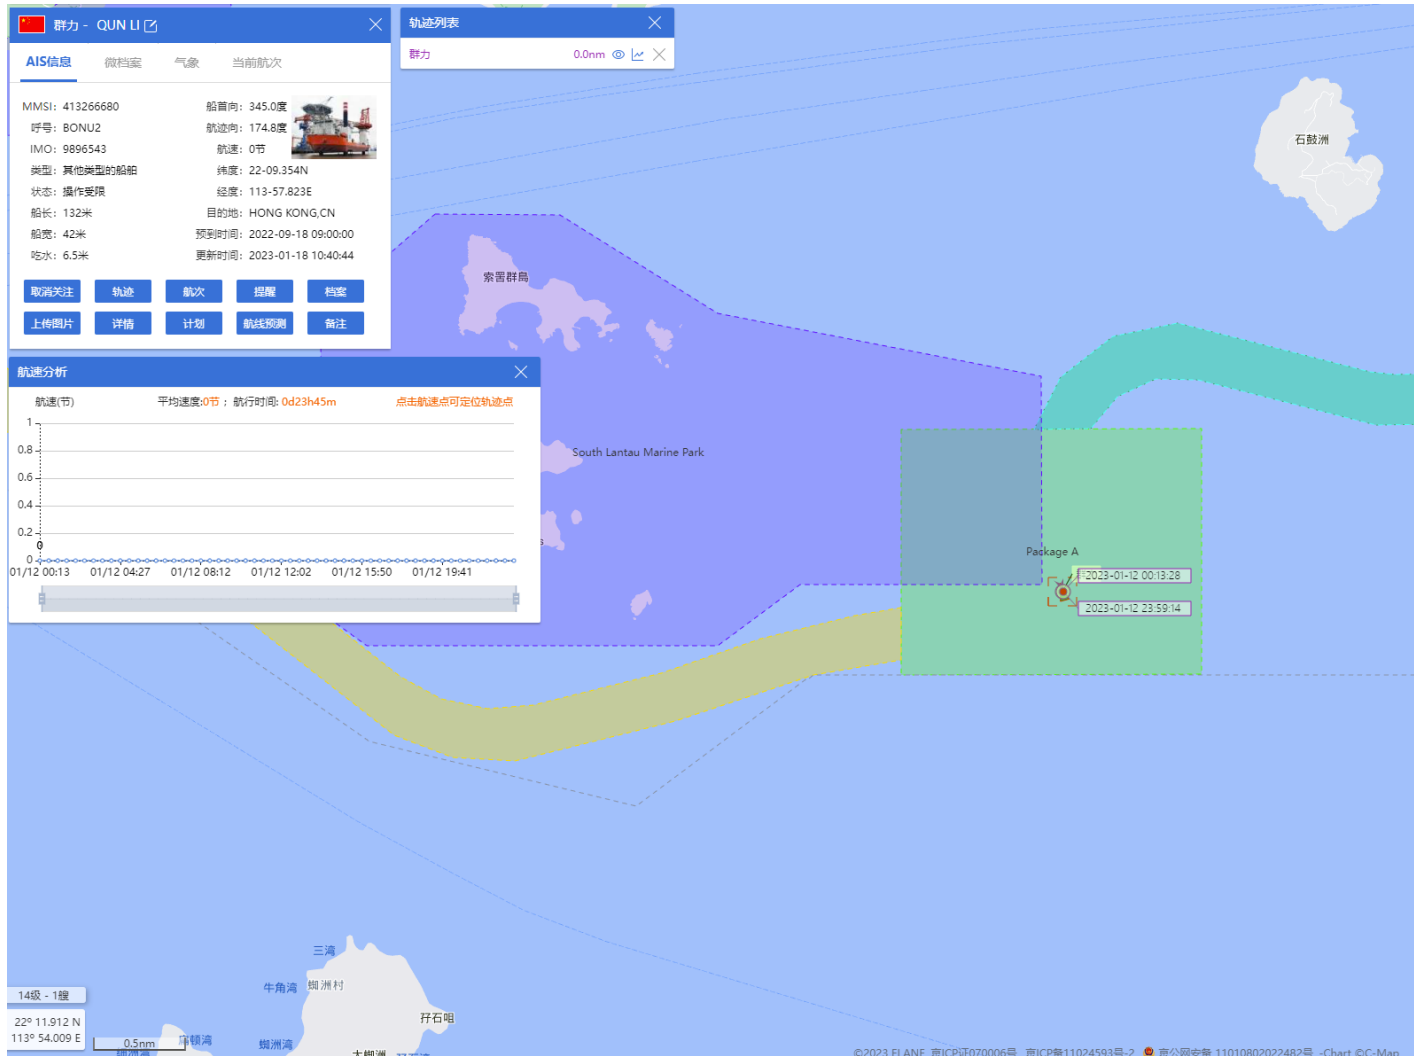

07-01-2023

QUN LI (Special Purpose Vessel) Historical Data Records (1-14 Jan 2023)

08-01-2023

QUN LI (Special Purpose Vessel) Historical Data Records (1-14 Jan 2023)

09-01-2023

QUN LI (Special Purpose Vessel) Historical Data Records (1-14 Jan 2023)

10-01-2023

QUN LI (Special Purpose Vessel) Historical Data Records (1-14 Jan 2023)

11-01-2023

QUN LI (Special Purpose Vessel) Historical Data Records (1-14 Jan 2023)

12-01-2023

QUN LI (Special Purpose Vessel) Historical Data Records (1-14 Jan 2023)

13-01-2023

QUN LI (Special Purpose Vessel) Historical Data Records (1-14 Jan 2023)

14-01-2023

QUN LI (Special Purpose Vessel) Historical Data Records (15-21 Jan 2023)

15-01-2023

QUN LI (Special Purpose Vessel) Historical Data Records (15-21 Jan 2023)