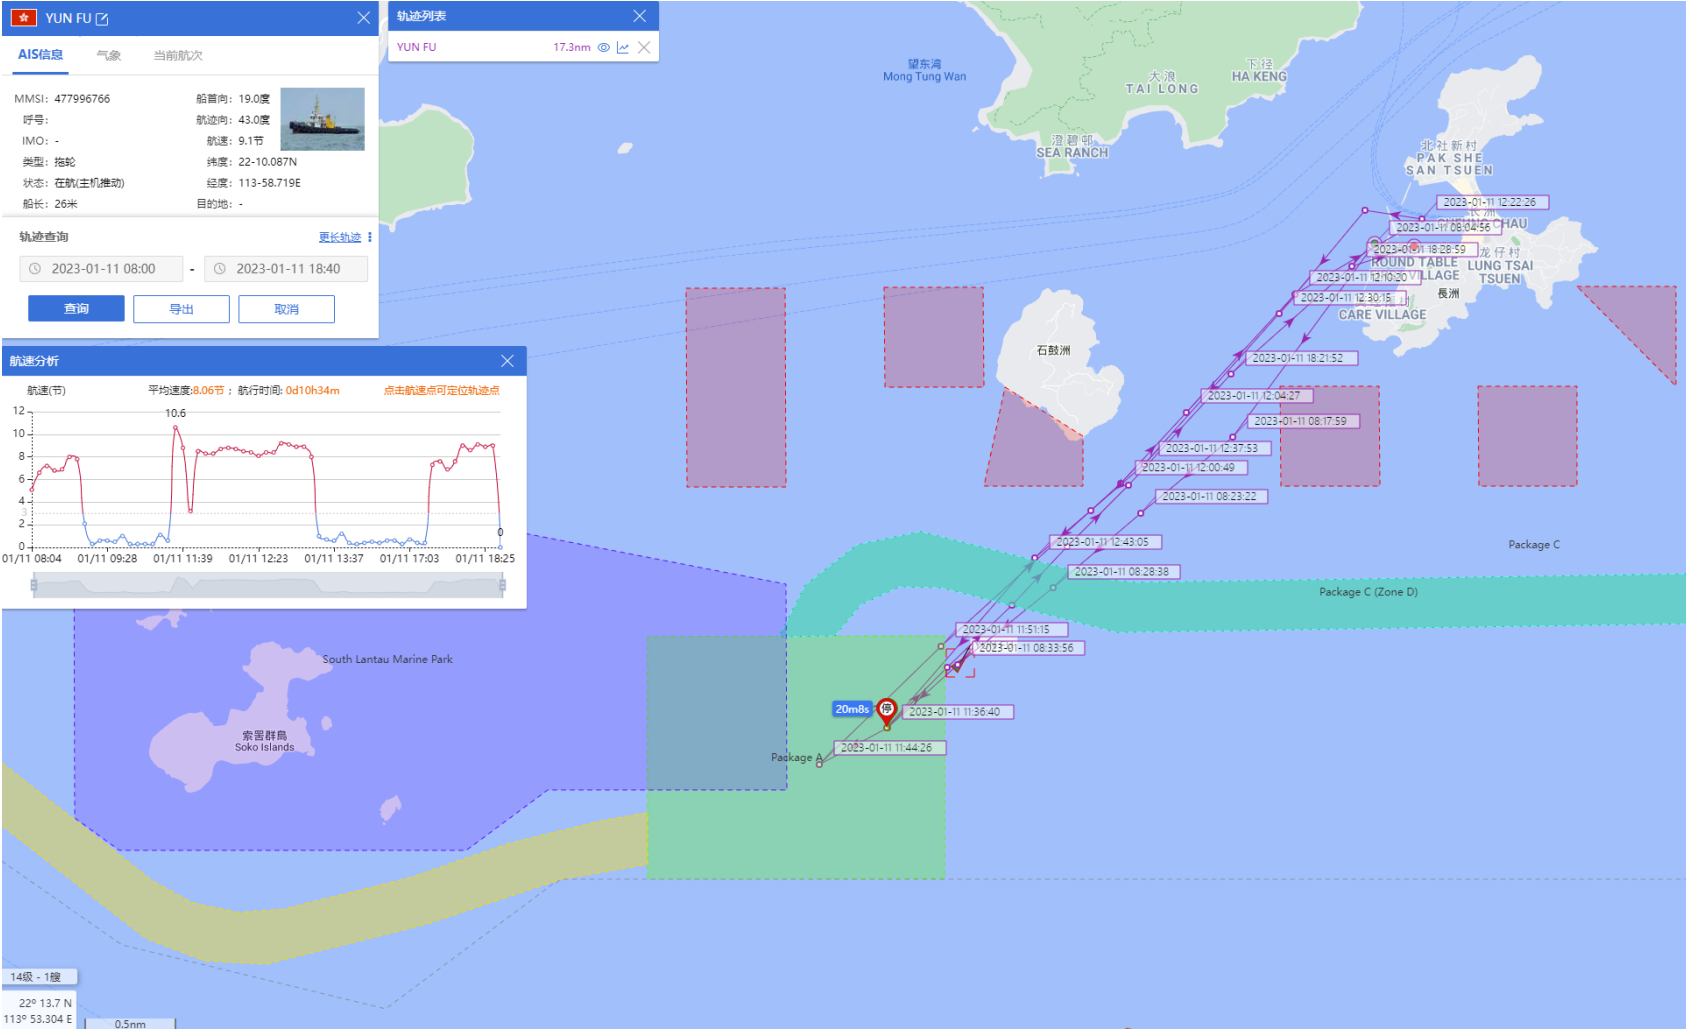

08-01-2023

Yun Fu (Tug Boat) Historical Data Records (1-14 Jan 2023)

09-01-2023

Yun Fu (Tug Boat) Historical Data Records (1-14 Jan 2023)

10-01-2023

Yun Fu (Tug Boat) Historical Data Records (1-14 Jan 2023)

11-01-2023

Yun Fu (Tug Boat) Historical Data Records (1-14 Jan 2023)

12-01-2023

Yun Fu (Tug Boat) Historical Data Records (1-14 Jan 2023)

13-01-2023

Yun Fu (Tug Boat) Historical Data Records (1-14 Jan 2023)