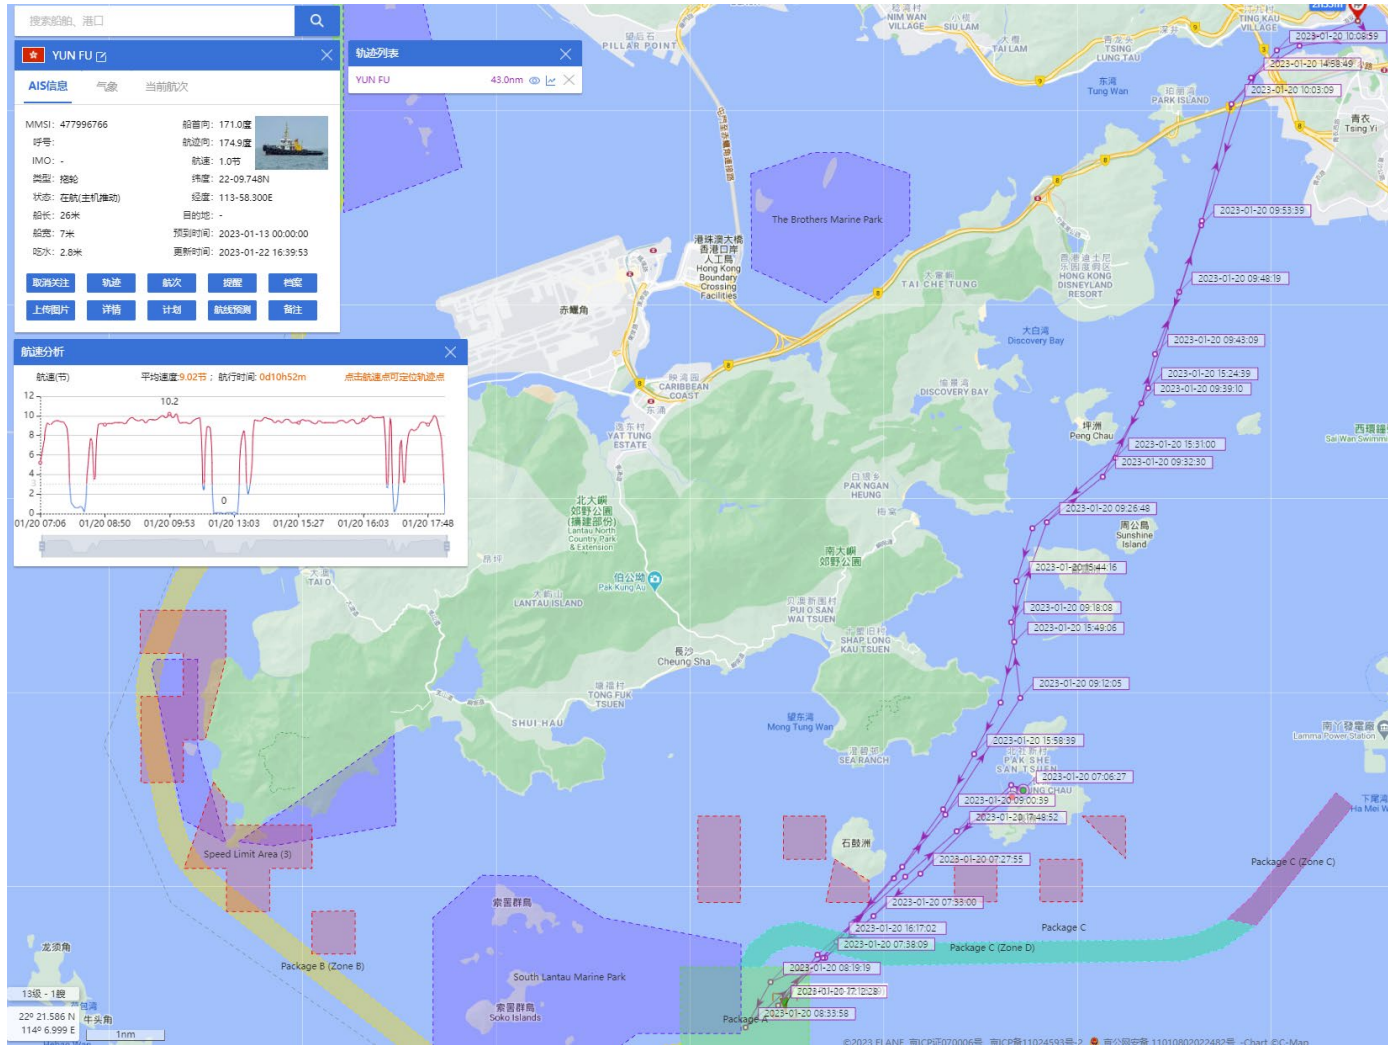

11-01-2023

Yun Fu (Tug Boat) Historical Data Records (1-14 Jan 2023)

12-01-2023

Yun Fu (Tug Boat) Historical Data Records (1-14 Jan 2023)

13-01-2023

Yun Fu (Tug Boat) Historical Data Records (1-14 Jan 2023)

14-01-2023

Yun Fu (Tug Boat) Historical Data Records (15-21 Jan 2023)

16-01-2023

Yun Fu (Tug Boat) Historical Data Records (15-21 Jan 2023)

17-01-2023

Yun Fu (Tug Boat) Historical Data Records (15-21 Jan 2023)

19-01-2023

Yun Fu (Tug Boat) Historical Data Records (15-21 Jan 2023)

20-01-2023

Yun Fu (Tug Boat)

Historical Data Records (15-21 Jan 2023)

21-01-2023

Yun Fu (Tug Boat) Historical Data Records (22-31 Jan 2023)