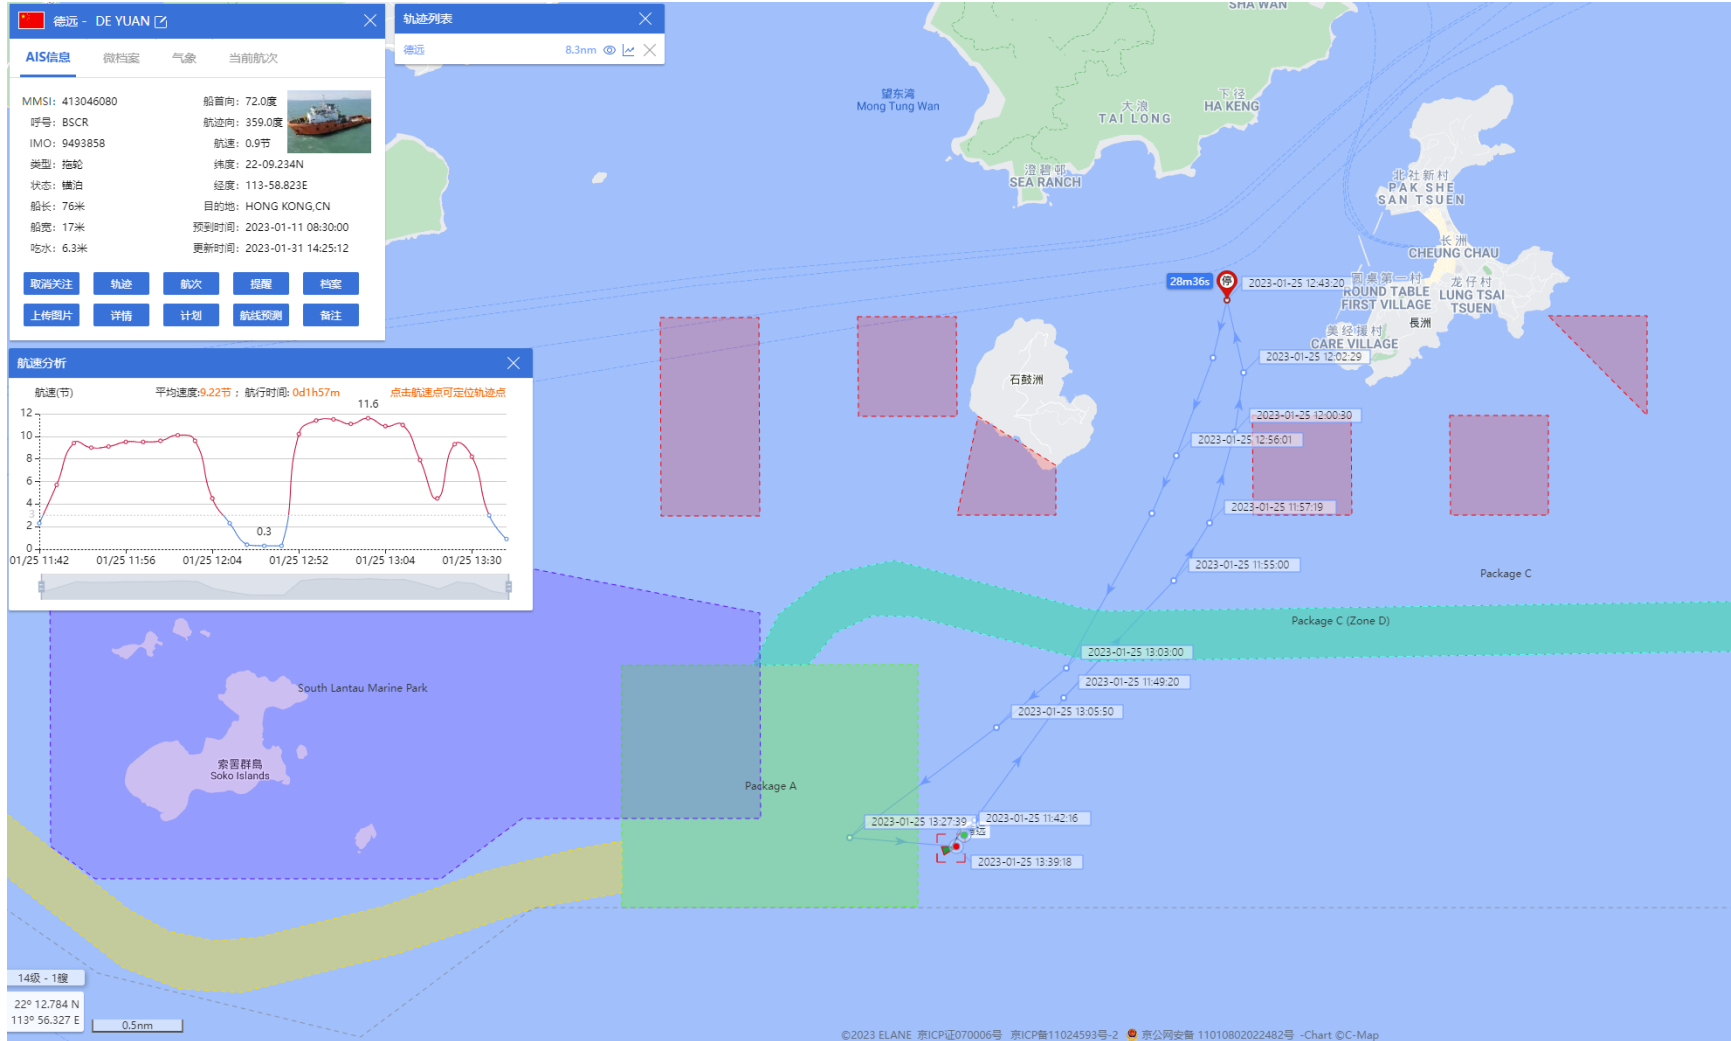

07-01-2023

DE YUAN (Special Purpose Vessel) Historical Data Records (01-14 Jan 2023)

09-01-2023

DE YUAN (Special Purpose Vessel) Historical Data Records (01-14 Jan 2023)

11-01-2023

DE YUAN (Special Purpose Vessel) Historical Data Records (01-14 Jan 2023)

13-01-2023

DE YUAN (Special Purpose Vessel) Historical Data Records (01-14 Jan 2023)

14-01-2023

DE YUAN (Special Purpose Vessel) Historical Data Records (15-21 Jan 2023)

15-01-2023

DE YUAN (Special Purpose Vessel) Historical Data Records (15-21 Jan 2023)

18-01-2023

DE YUAN (Special Purpose Vessel) Historical Data Records (22-31 Jan 2023)

25-01-2023

DE YUAN (Special Purpose Vessel) Historical Data Records (22-31 Jan 2023)

26-01-2023

DE YUAN (Special Purpose Vessel) Historical Data Records (22-31 Jan 2023)