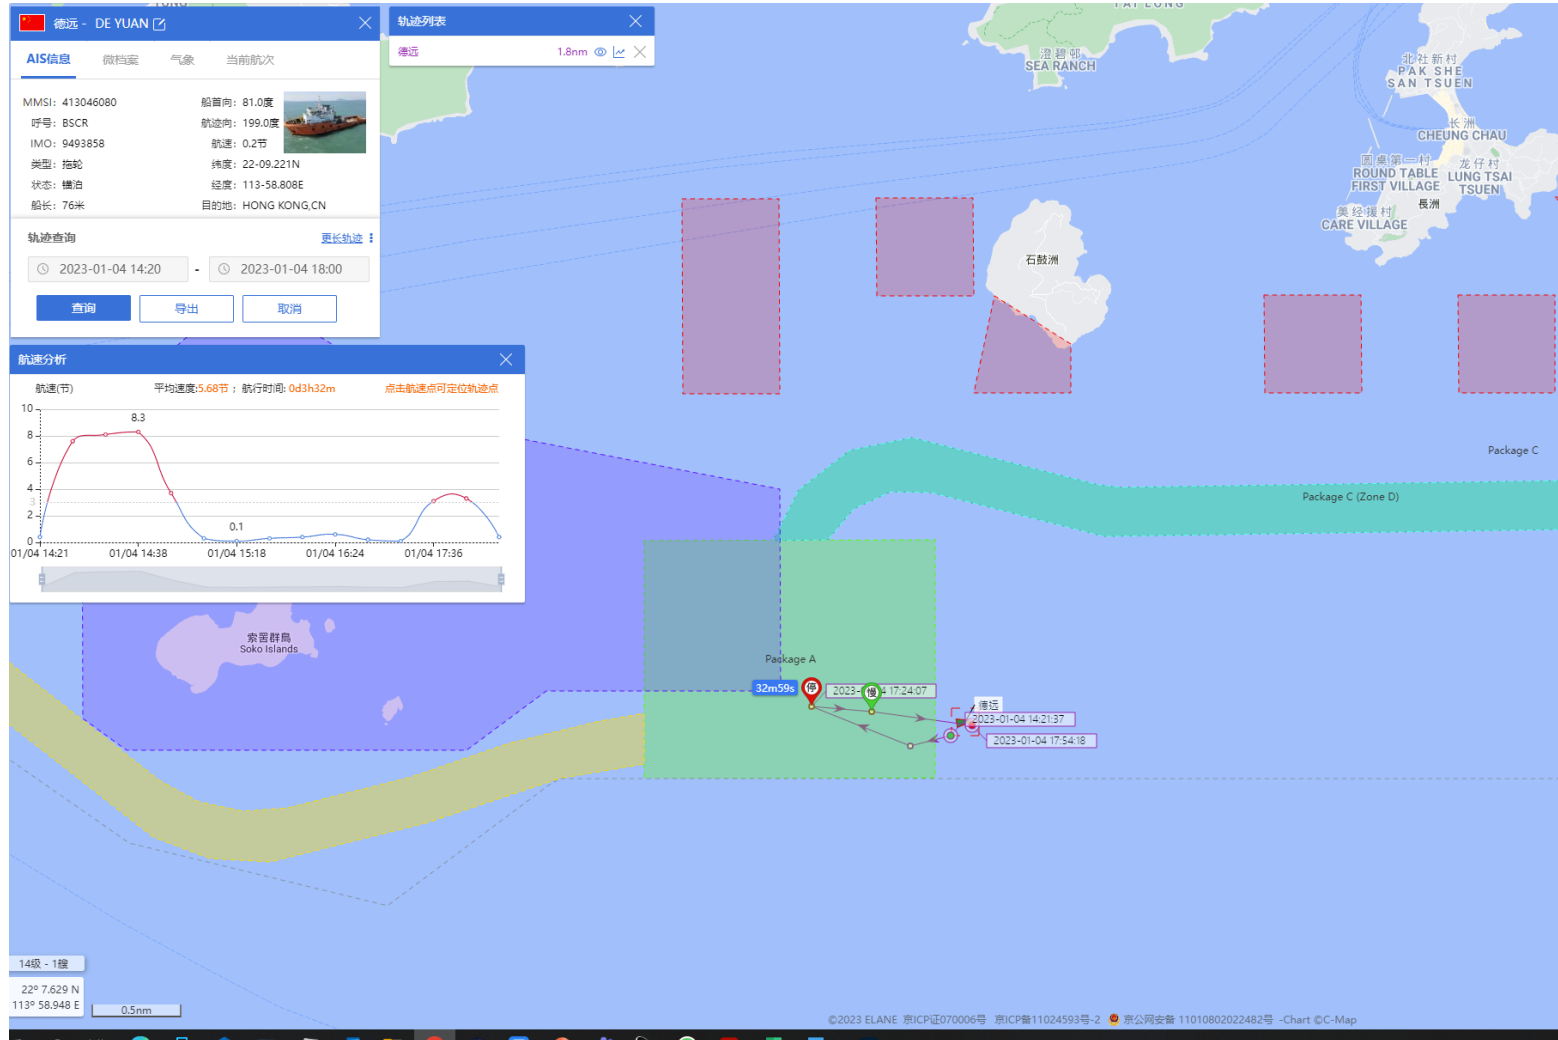

ANNEX J

RECORDS OF OPERATING SPEEDS AND MARINE TRAVEL ROUTES OF WORKING VESSELS

(ELECTRONIC COPY ONLY)

DE YUAN (Special Purpose Vessel) Historical Data Records (01-14 Jan 2023)

01-01-2023

DE YUAN (Special Purpose Vessel) Historical Data Records (01-14 Jan 2023)

02-01-2023

DE YUAN (Special Purpose Vessel) Historical Data Records (01-14 Jan 2023)

03-01-2023

DE YUAN (Special Purpose Vessel) Historical Data Records (01-14 Jan 2023)

04-01-2023

DE YUAN (Special Purpose Vessel) Historical Data Records (01-14 Jan 2023)

07-01-2023

DE YUAN (Special Purpose Vessel) Historical Data Records (01-14 Jan 2023)

09-01-2023

DE YUAN (Special Purpose Vessel) Historical Data Records (01-14 Jan 2023)

11-01-2023

DE YUAN (Special Purpose Vessel) Historical Data Records (01-14 Jan 2023)

13-01-2023

DE YUAN (Special Purpose Vessel) Historical Data Records (01-14 Jan 2023)

14-01-2023

DE YUAN (Special Purpose Vessel) Historical Data Records (15-21 Jan 2023)

15-01-2023

DE YUAN (Special Purpose Vessel) Historical Data Records (15-21 Jan 2023)