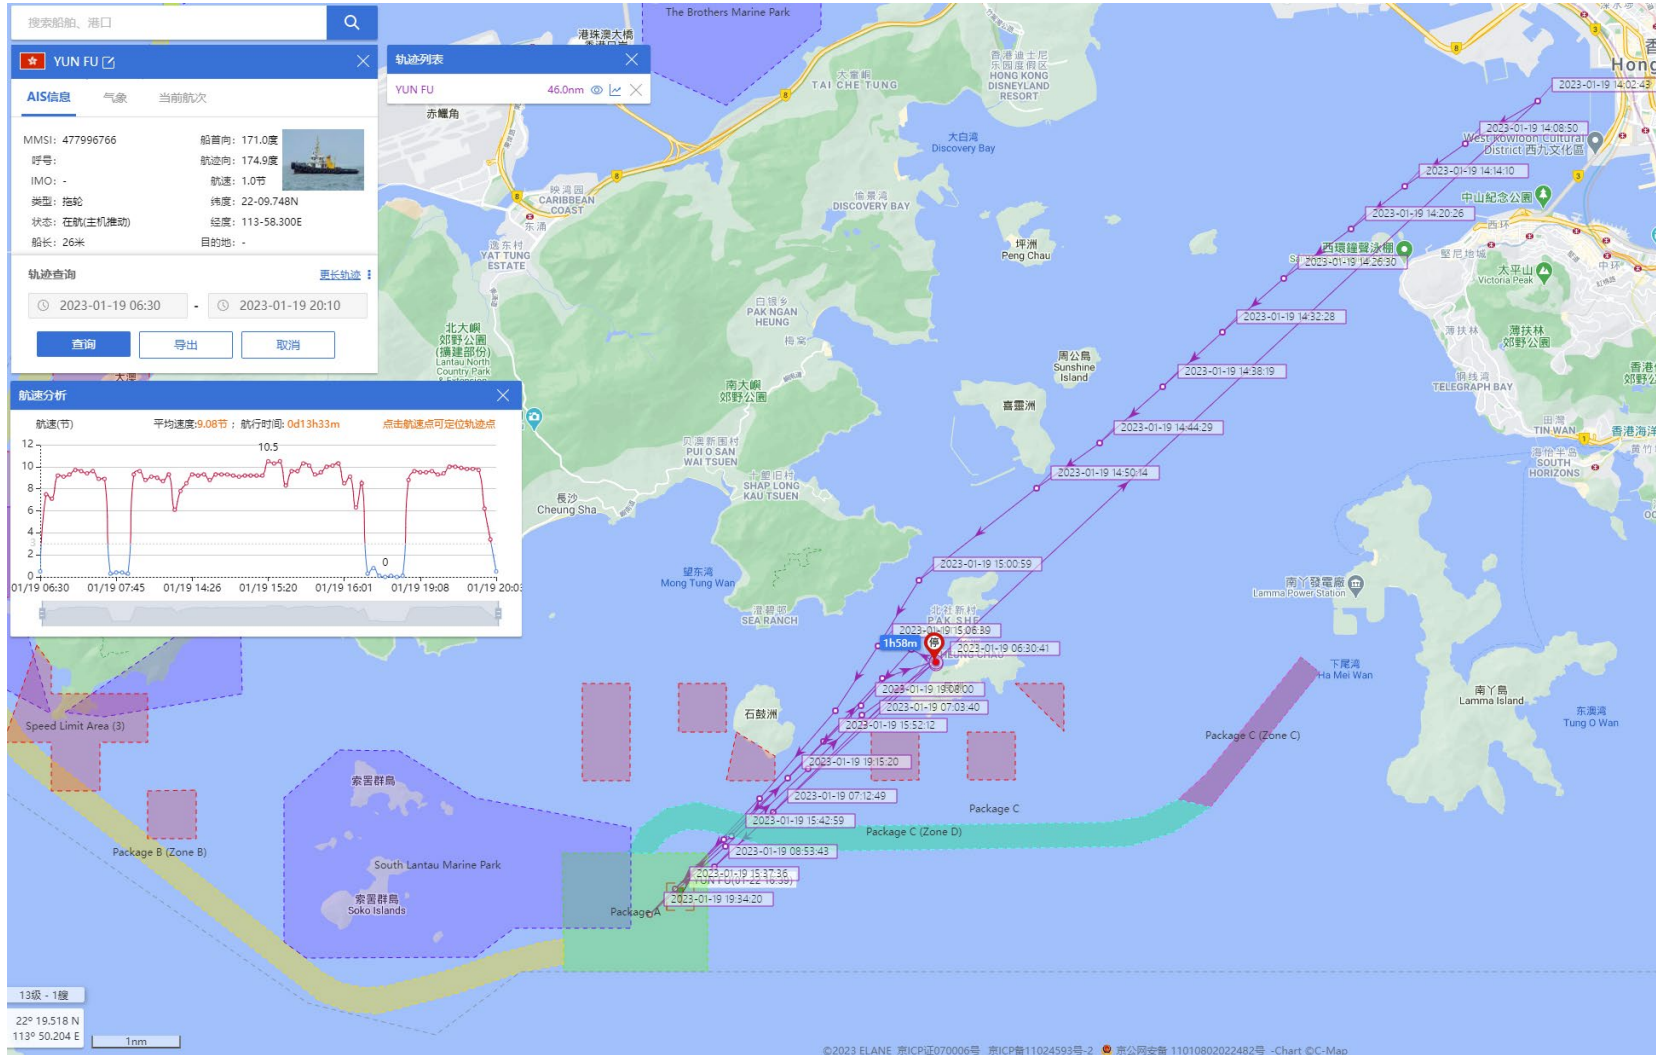

11-01-2023

Yun Fu (Tug Boat) Historical Data Records (1-14 Jan 2023)

12-01-2023

Yun Fu (Tug Boat) Historical Data Records (1-14 Jan 2023)

13-01-2023

Yun Fu (Tug Boat) Historical Data Records (1-14 Jan 2023)

14-01-2023

Yun Fu (Tug Boat) Historical Data Records (15-21 Jan 2023)

16-01-2023

Yun Fu (Tug Boat) Historical Data Records (15-21 Jan 2023)

17-01-2023

Yun Fu (Tug Boat) Historical Data Records (15-21 Jan 2023)

19-01-2023

Yun Fu (Tug Boat) Historical Data Records (15-21 Jan 2023)

20-01-2023

Yun Fu (Tug Boat)

Historical Data Records (15-21 Jan 2023)

21-01-2023

Yun Fu (Tug Boat) Historical Data Records (22-31 Jan 2023)

23-01-2023

Yun Fu (Tug Boat) Historical Data Records (22-31 Jan 2023)

26-01-2023

Yun Fu (Tug Boat) Historical Data Records (22-31 Jan 2023)

28-01-2023

Yun Fu (Tug Boat)

Historical Data Records (22-31 Jan 2023)