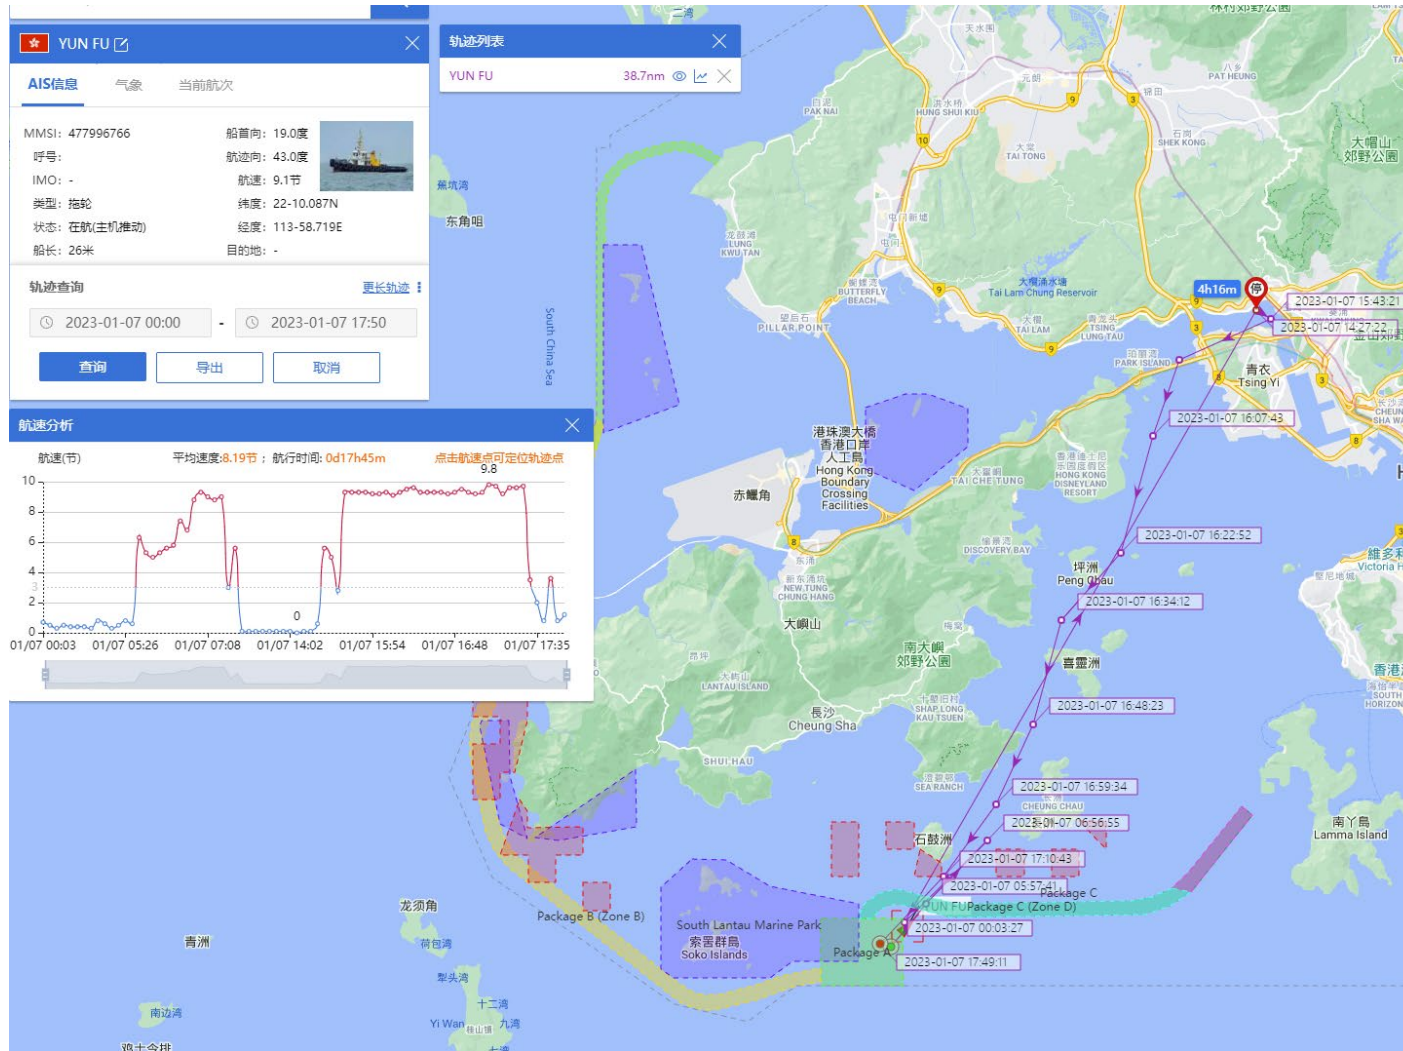

05-01-2023

Yun Fu (Tug Boat) Historical Data Records (1-14 Jan 2023)

06-01-2023

Yun Fu (Tug Boat) Historical Data Records (1-14 Jan 2023)

07-01-2023

Yun Fu (Tug Boat) Historical Data Records (1-14 Jan 2023)

08-01-2023

Yun Fu (Tug Boat) Historical Data Records (1-14 Jan 2023)

09-01-2023

Yun Fu (Tug Boat) Historical Data Records (1-14 Jan 2023)

10-01-2023

Yun Fu (Tug Boat) Historical Data Records (1-14 Jan 2023)