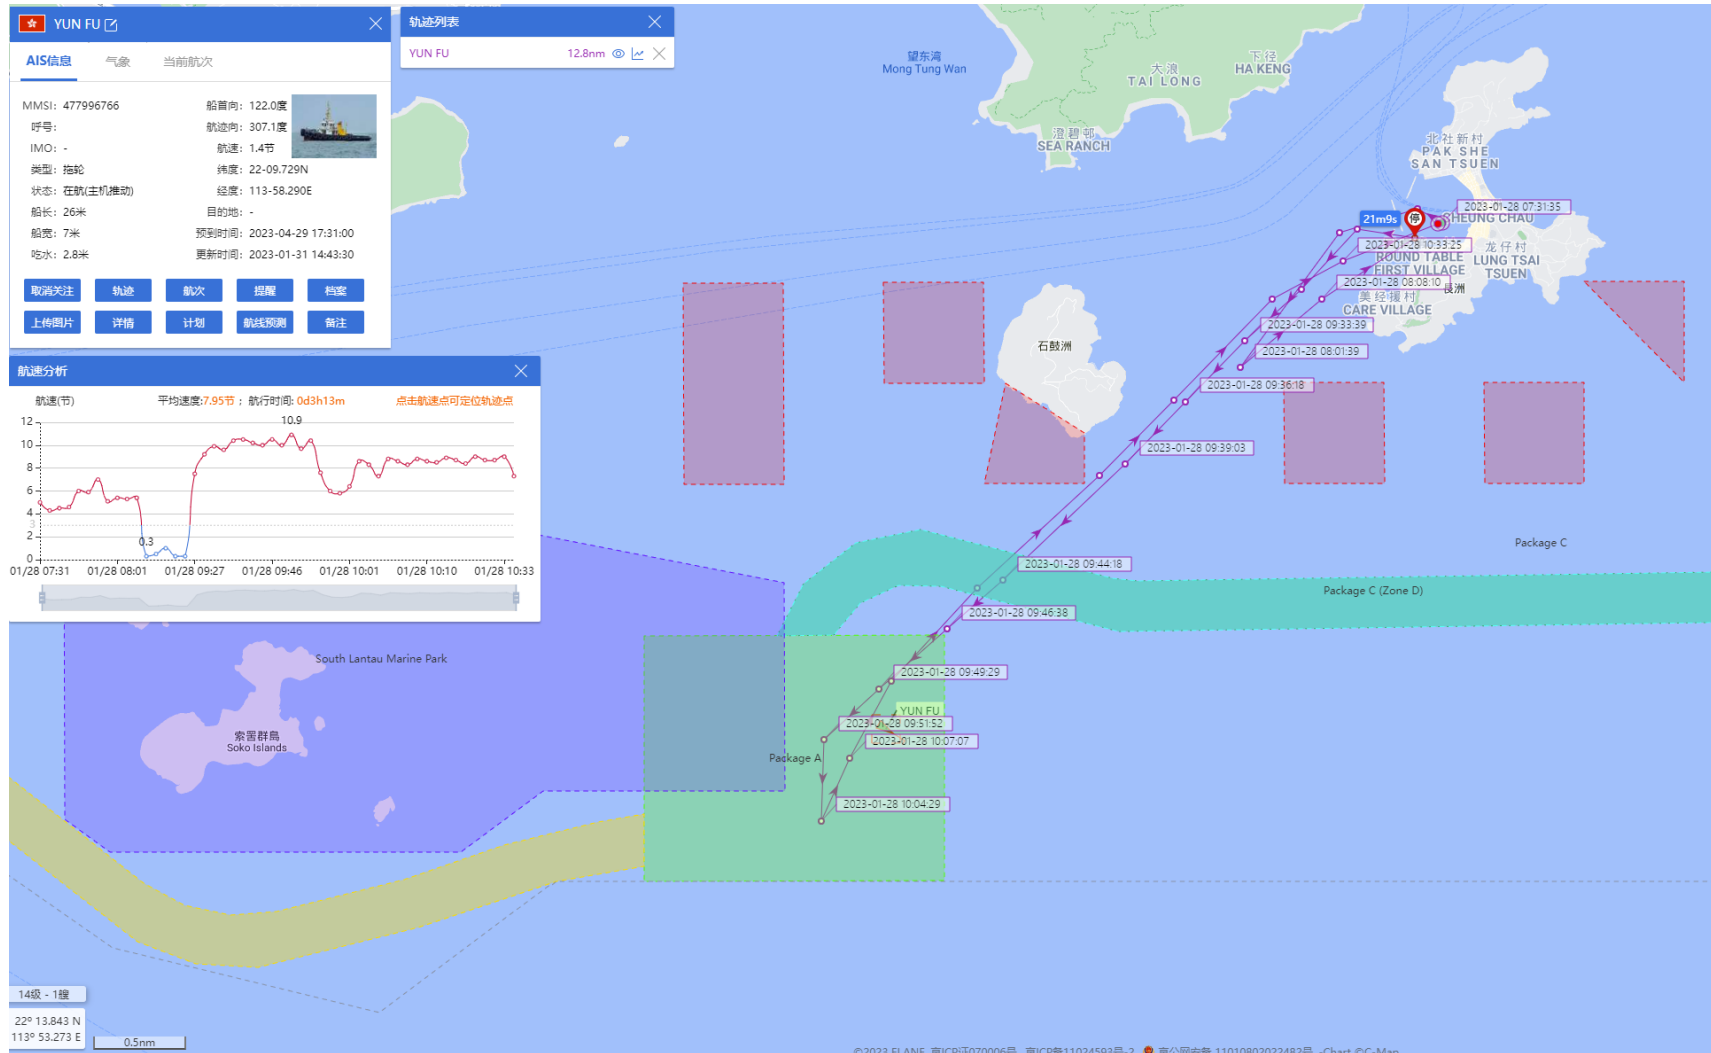

19-01-2023

Yun Fu (Tug Boat) Historical Data Records (15-21 Jan 2023)

20-01-2023

Yun Fu (Tug Boat)

Historical Data Records (15-21 Jan 2023)

21-01-2023

Yun Fu (Tug Boat) Historical Data Records (22-31 Jan 2023)

23-01-2023

Yun Fu (Tug Boat) Historical Data Records (22-31 Jan 2023)

26-01-2023

Yun Fu (Tug Boat) Historical Data Records (22-31 Jan 2023)

28-01-2023

Yun Fu (Tug Boat)

Historical Data Records (22-31 Jan 2023)

29-01-2023

Yun Fu (Tug Boat) Historical Data Records (22-31 Jan 2023)

30-01-2023

Yun Fu (Tug Boat) Historical Data Records (22-31 Jan 2023)

31-01-2023

QUN LI (Special Purpose Vessel) Historical Data Records (1-14 Jan 2023)