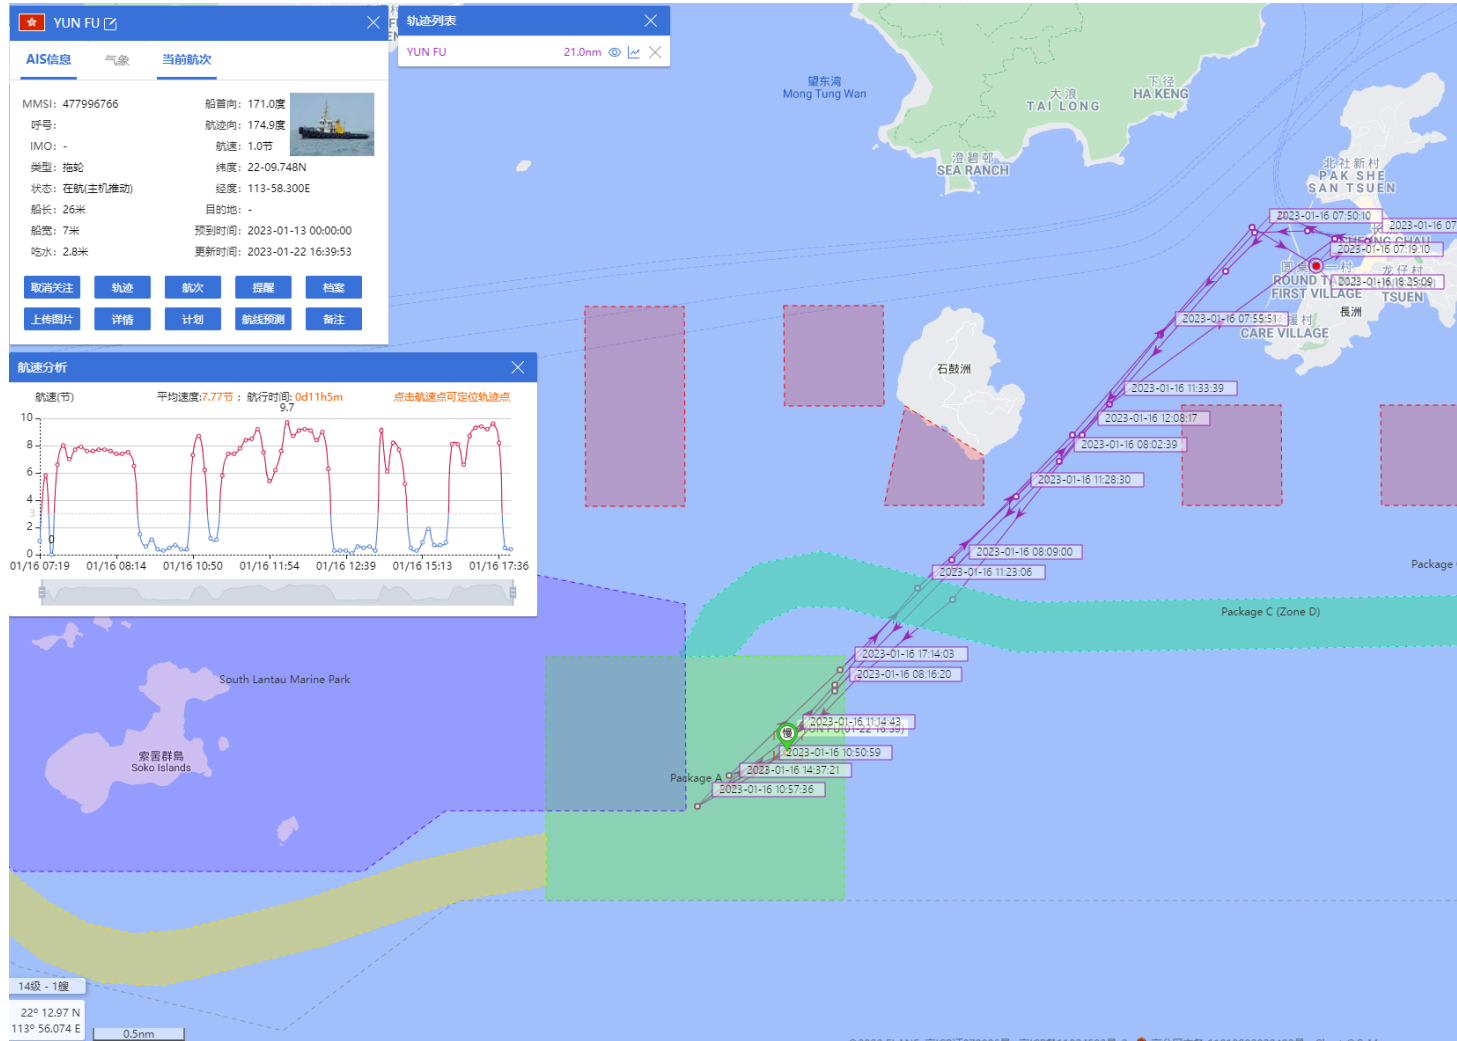

08-01-2023

Yun Fu (Tug Boat) Historical Data Records (1-14 Jan 2023)

09-01-2023

Yun Fu (Tug Boat) Historical Data Records (1-14 Jan 2023)

10-01-2023

Yun Fu (Tug Boat) Historical Data Records (1-14 Jan 2023)

11-01-2023

Yun Fu (Tug Boat) Historical Data Records (1-14 Jan 2023)

12-01-2023

Yun Fu (Tug Boat) Historical Data Records (1-14 Jan 2023)

13-01-2023

Yun Fu (Tug Boat) Historical Data Records (1-14 Jan 2023)

14-01-2023

Yun Fu (Tug Boat) Historical Data Records (15-21 Jan 2023)

16-01-2023

Yun Fu (Tug Boat) Historical Data Records (15-21 Jan 2023)

17-01-2023

Yun Fu (Tug Boat) Historical Data Records (15-21 Jan 2023)