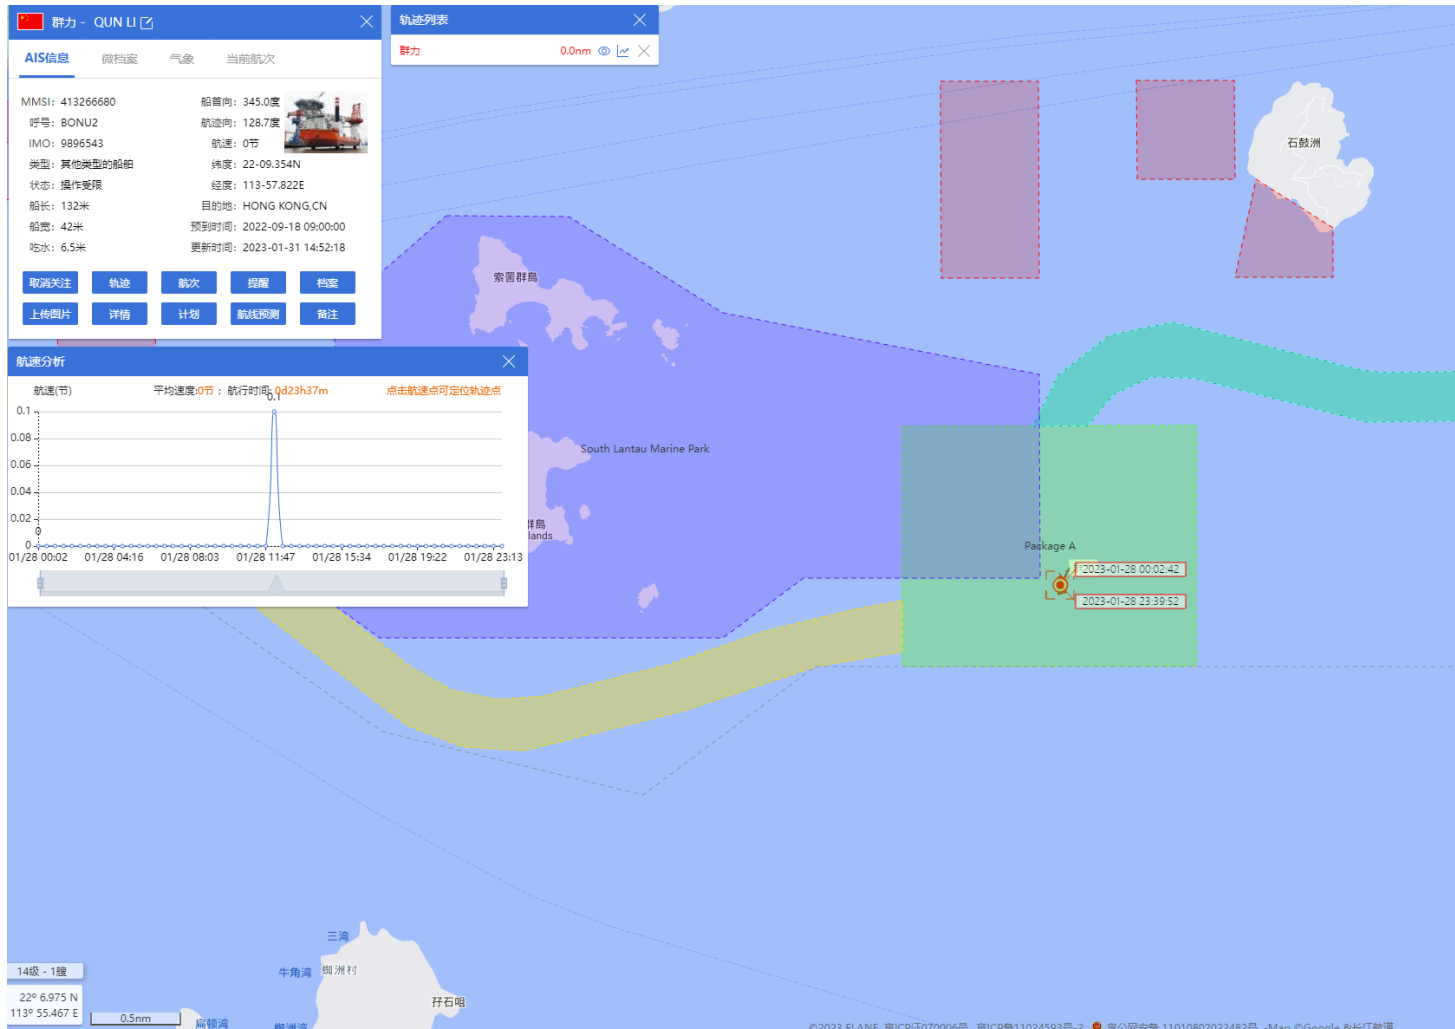

22-01-2023

QUN LI (Special Purpose Vessel) Historical Data Records (22-31 Jan 2023)

23-01-2023

QUN LI (Special Purpose Vessel) Historical Data Records (22-31 Jan 2023)

24-01-2023

QUN LI (Special Purpose Vessel) Historical Data Records (22-31 Jan 2023)

25-01-2023

QUN LI (Special Purpose Vessel) Historical Data Records (22-31 Jan 2023)

26-01-2023

QUN LI (Special Purpose Vessel) Historical Data Records (22-31 Jan 2023)

27-01-2023

QUN LI (Special Purpose Vessel) Historical Data Records (22-31 Jan 2023)

28-01-2023

QUN LI (Special Purpose Vessel) Historical Data Records (22-31 Jan 2023)

29-01-2023