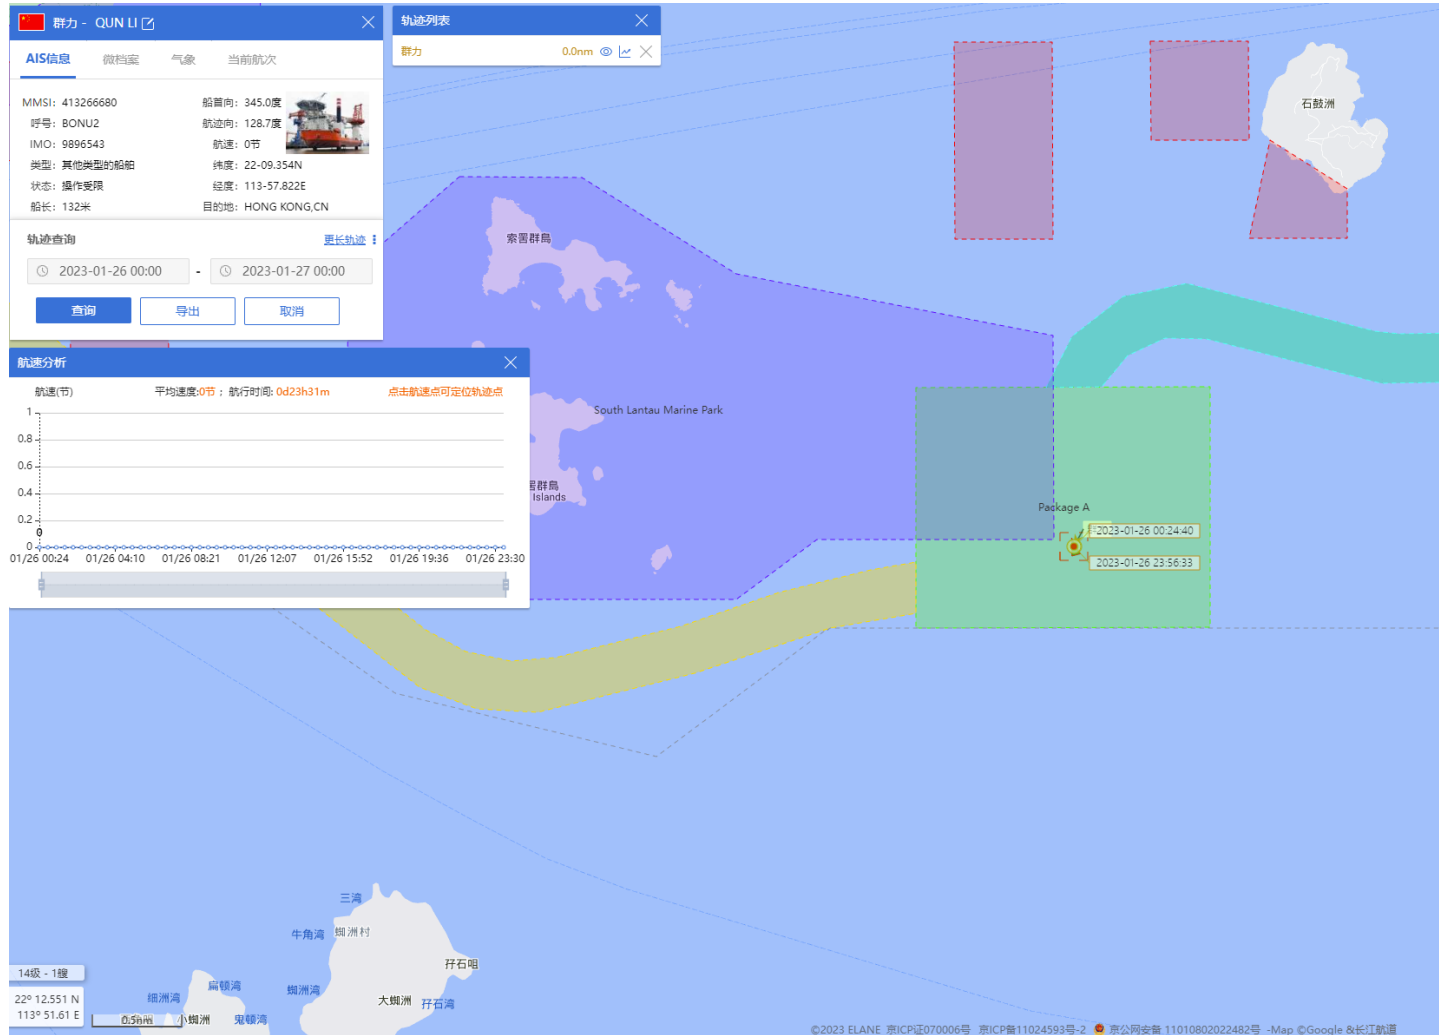

19-01-2023

QUN LI (Special Purpose Vessel) Historical Data Records (15-21 Jan 2023)

20-01-2023

QUN LI (Special Purpose Vessel) Historical Data Records (15-21 Jan 2023)

21-01-2023

QUN LI (Special Purpose Vessel) Historical Data Records (22-31 Jan 2023)

22-01-2023

QUN LI (Special Purpose Vessel) Historical Data Records (22-31 Jan 2023)

23-01-2023

QUN LI (Special Purpose Vessel) Historical Data Records (22-31 Jan 2023)

24-01-2023

QUN LI (Special Purpose Vessel) Historical Data Records (22-31 Jan 2023)

25-01-2023

QUN LI (Special Purpose Vessel) Historical Data Records (22-31 Jan 2023)

26-01-2023

QUN LI (Special Purpose Vessel) Historical Data Records (22-31 Jan 2023)

27-01-2023

QUN LI (Special Purpose Vessel) Historical Data Records (22-31 Jan 2023)