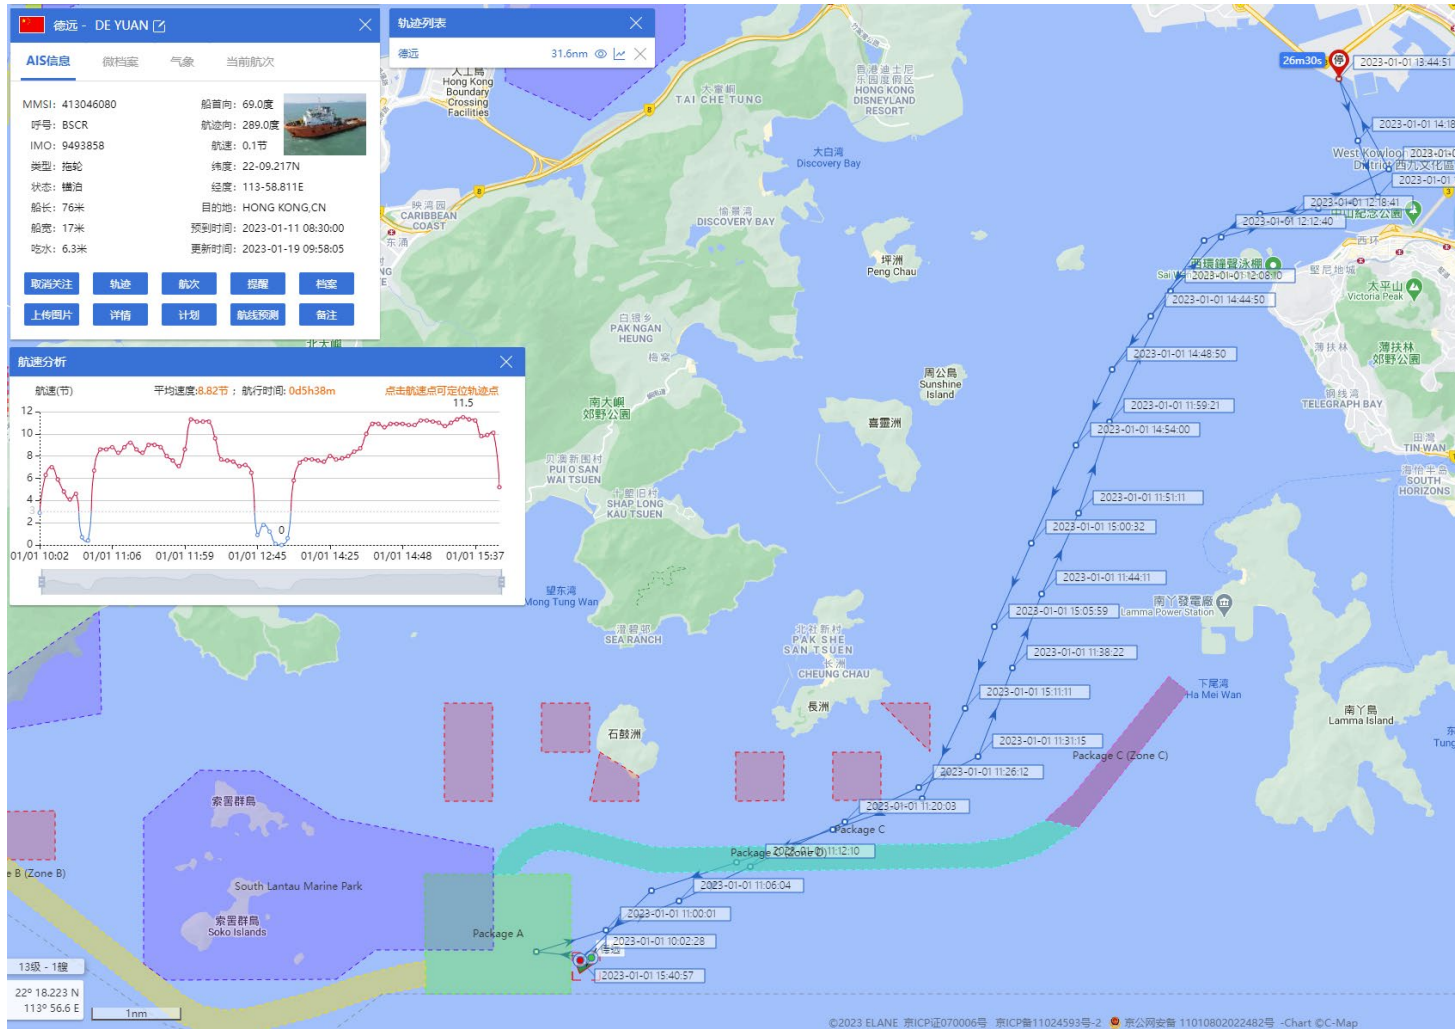

ANNEX J

RECORDS OF OPERATING SPEEDS AND MARINE TRAVEL ROUTES OF WORKING VESSELS

(ELECTRONIC COPY ONLY)

DE YUAN (Special Purpose Vessel) Historical Data Records (01-14 Jan 2023)

01-01-2023

DE YUAN (Special Purpose Vessel) Historical Data Records (01-14 Jan 2023)

02-01-2023

DE YUAN (Special Purpose Vessel) Historical Data Records (01-14 Jan 2023)

03-01-2023

DE YUAN (Special Purpose Vessel) Historical Data Records (01-14 Jan 2023)

04-01-2023

DE YUAN (Special Purpose Vessel) Historical Data Records (01-14 Jan 2023)