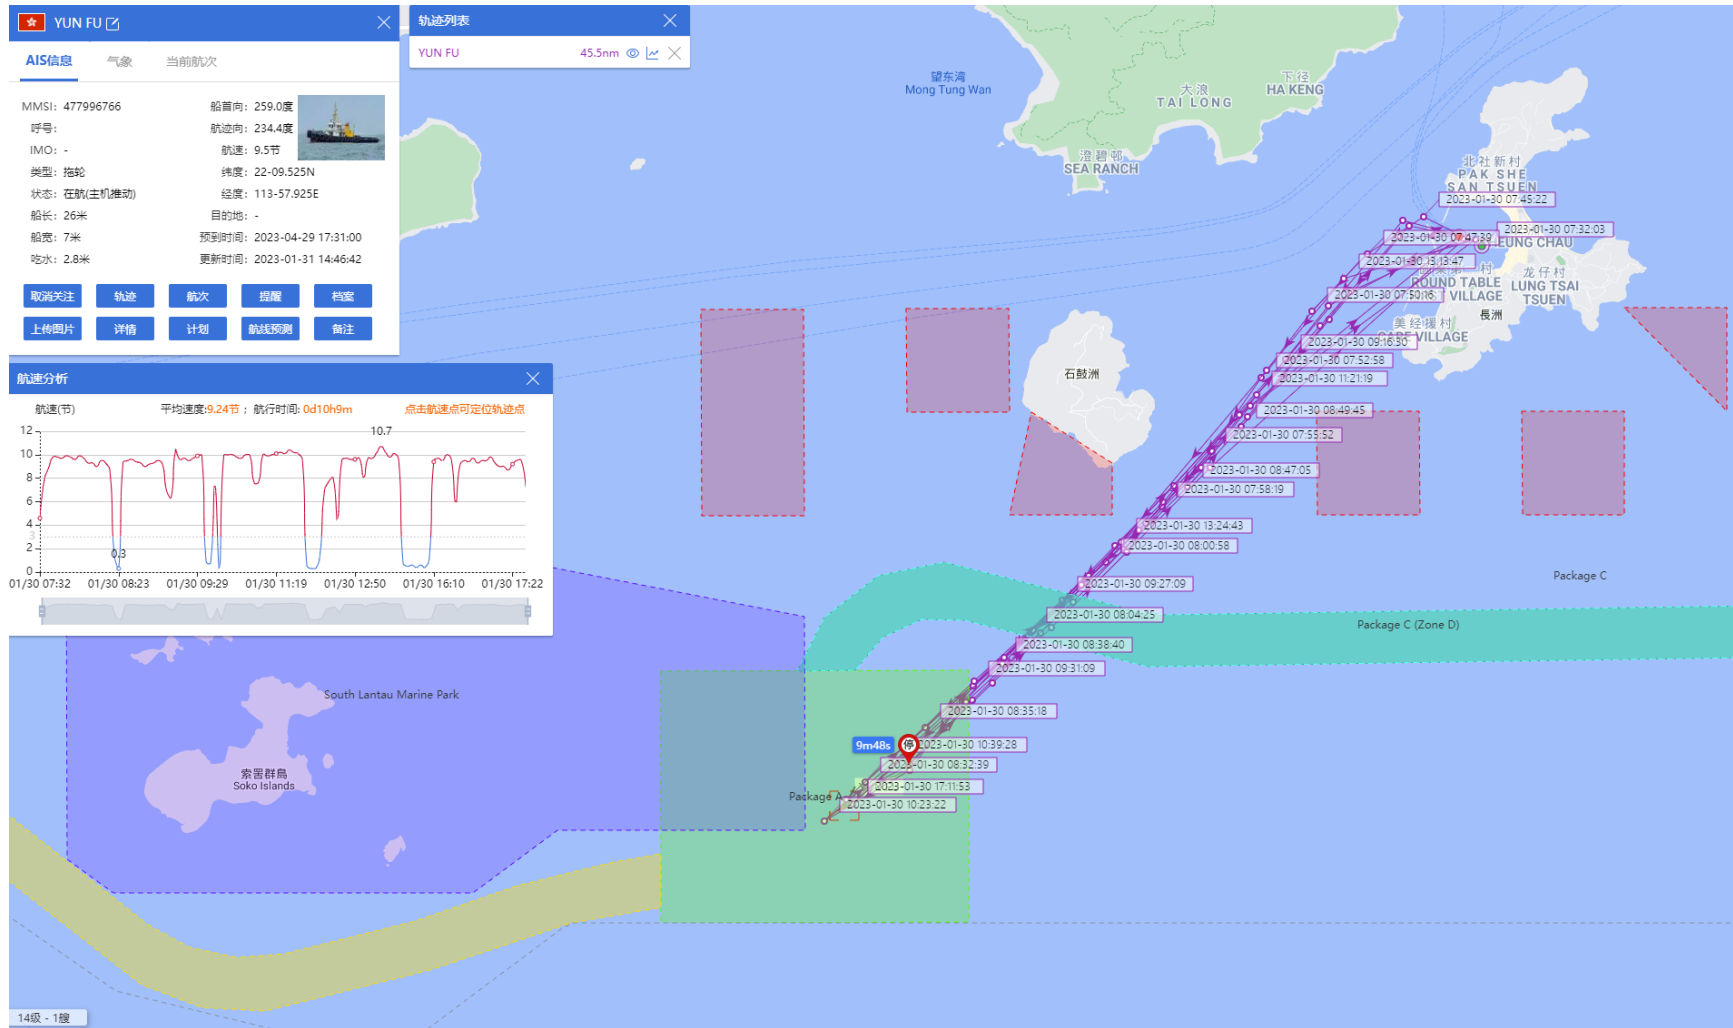

19-01-2023

Yun Fu (Tug Boat) Historical Data Records (15-21 Jan 2023)

20-01-2023

Yun Fu (Tug Boat)

Historical Data Records (15-21 Jan 2023)

21-01-2023

Yun Fu (Tug Boat) Historical Data Records (22-31 Jan 2023)

23-01-2023

Yun Fu (Tug Boat) Historical Data Records (22-31 Jan 2023)

26-01-2023

Yun Fu (Tug Boat) Historical Data Records (22-31 Jan 2023)

28-01-2023

Yun Fu (Tug Boat)

Historical Data Records (22-31 Jan 2023)

29-01-2023

Yun Fu (Tug Boat) Historical Data Records (22-31 Jan 2023)

30-01-2023

Yun Fu (Tug Boat) Historical Data Records (22-31 Jan 2023)

31-01-2023

QUN LI (Special Purpose Vessel) Historical Data Records (1-14 Jan 2023)