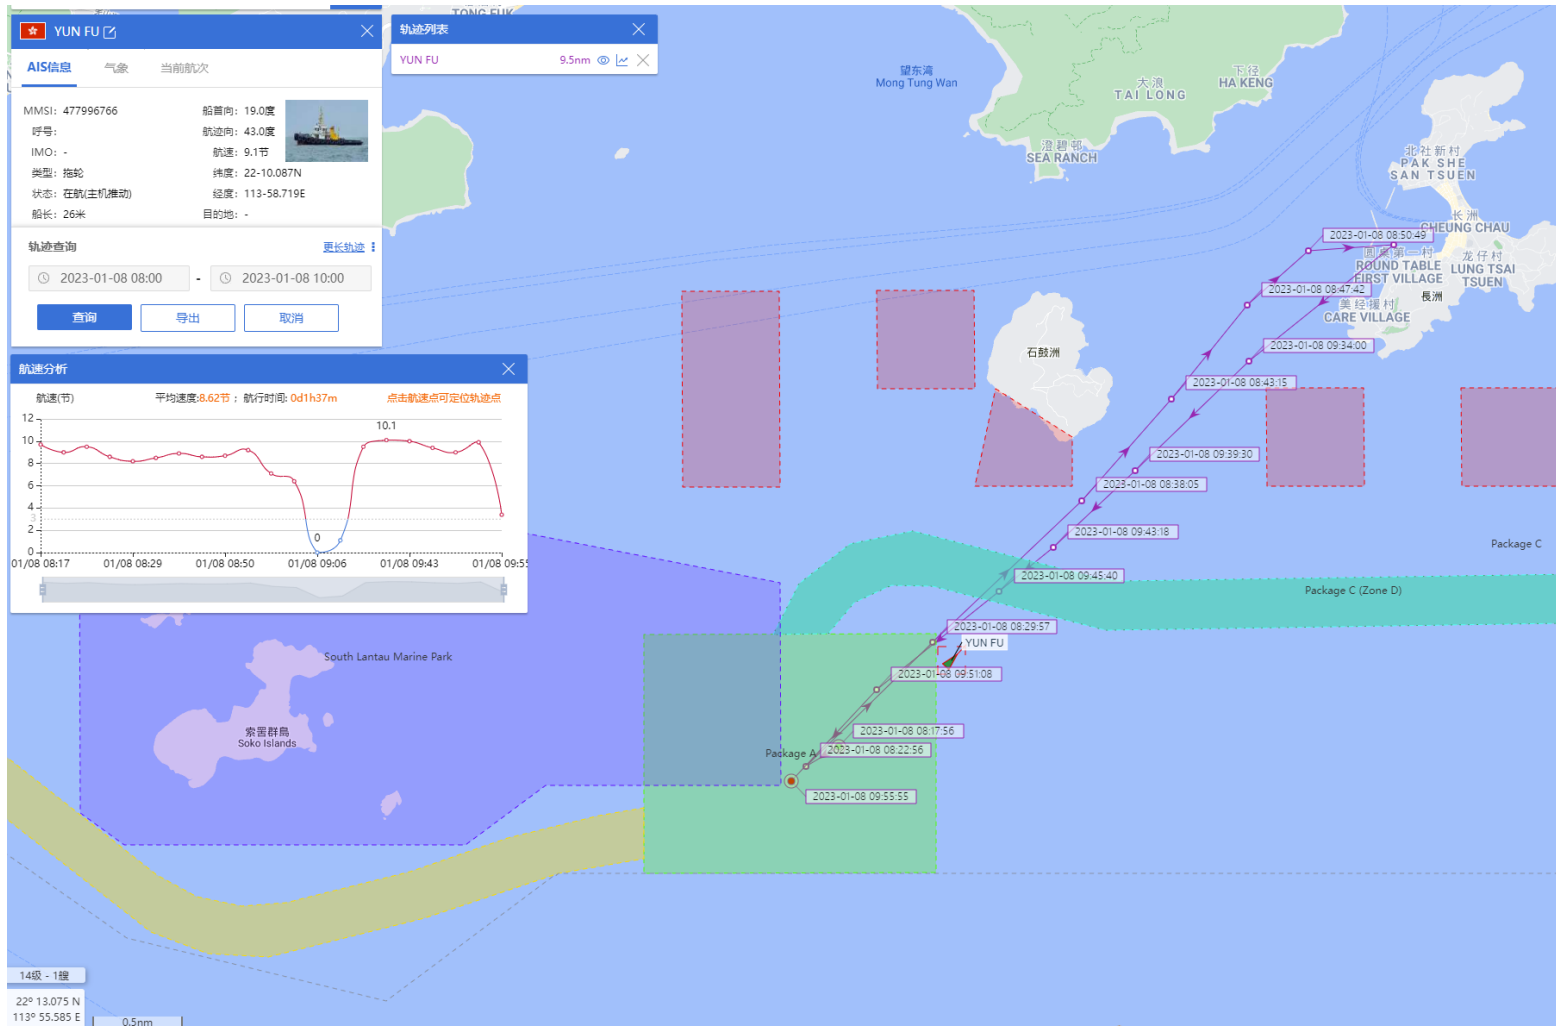

05-01-2023

Yun Fu (Tug Boat) Historical Data Records (1-14 Jan 2023)

06-01-2023

Yun Fu (Tug Boat) Historical Data Records (1-14 Jan 2023)

07-01-2023

Yun Fu (Tug Boat) Historical Data Records (1-14 Jan 2023)

08-01-2023

Yun Fu (Tug Boat) Historical Data Records (1-14 Jan 2023)

09-01-2023

Yun Fu (Tug Boat) Historical Data Records (1-14 Jan 2023)

10-01-2023

Yun Fu (Tug Boat) Historical Data Records (1-14 Jan 2023)