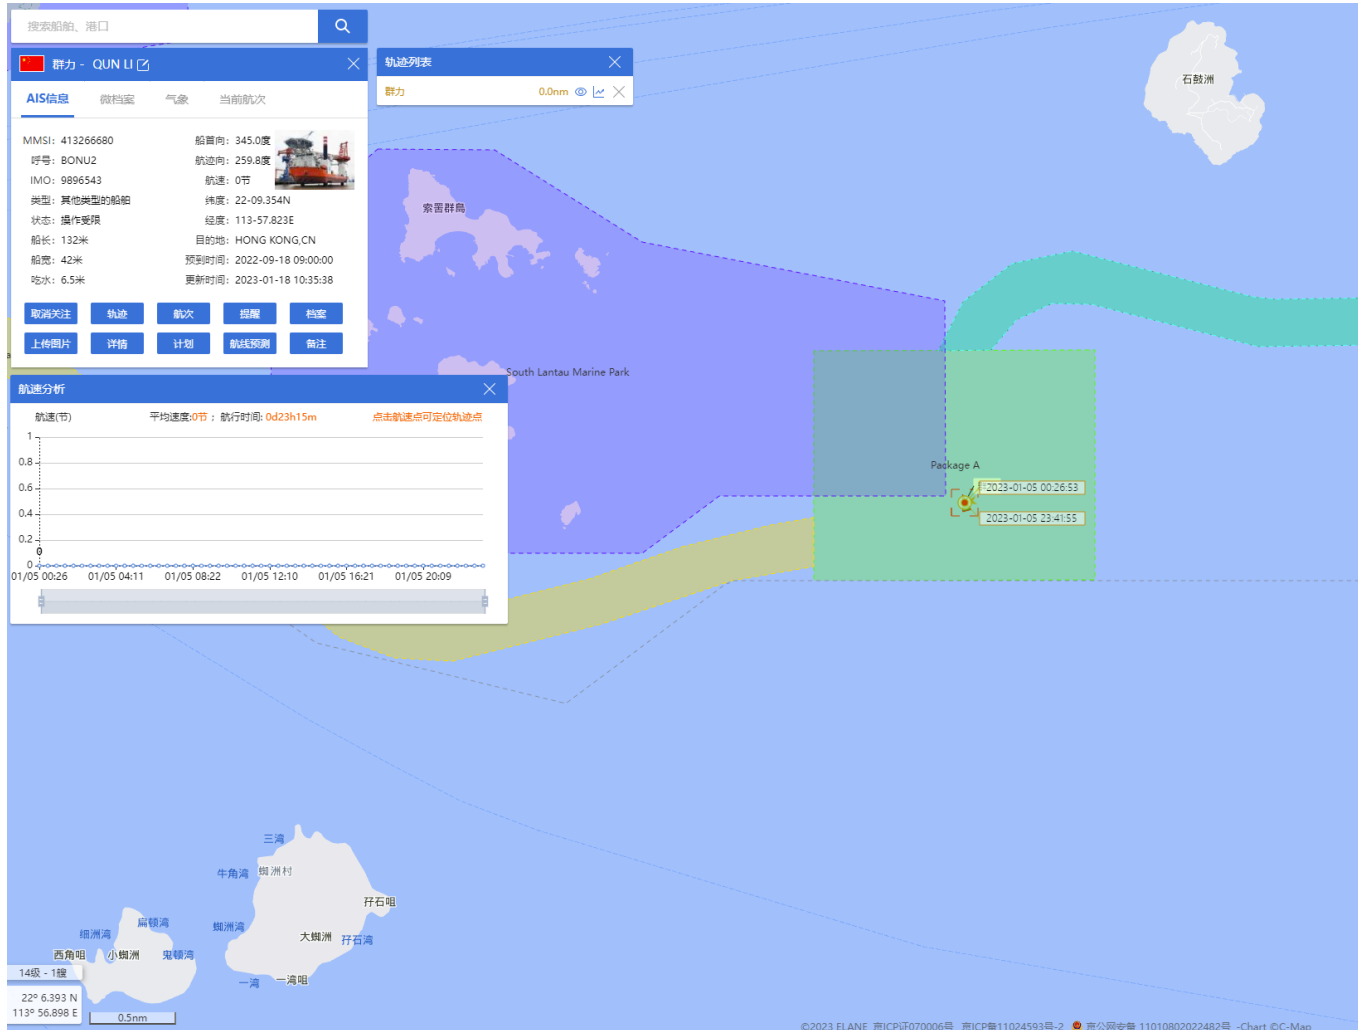

29-01-2023

Yun Fu (Tug Boat) Historical Data Records (22-31 Jan 2023)

30-01-2023

Yun Fu (Tug Boat) Historical Data Records (22-31 Jan 2023)

31-01-2023

QUN LI (Special Purpose Vessel) Historical Data Records (1-14 Jan 2023)

01-01-2023

QUN LI (Special Purpose Vessel) Historical Data Records (1-14 Jan 2023)

02-01-2023

QUN LI (Special Purpose Vessel) Historical Data Records (1-14 Jan 2023)

03-01-2023

QUN LI (Special Purpose Vessel) Historical Data Records (1-14 Jan 2023)

04-01-2023

QUN LI (Special Purpose Vessel) Historical Data Records (1-14 Jan 2023)

05-01-2023

QUN LI (Special Purpose Vessel) Historical Data Records (1-14 Jan 2023)

06-01-2023

QUN LI (Special Purpose Vessel) Historical Data Records (1-14 Jan 2023)