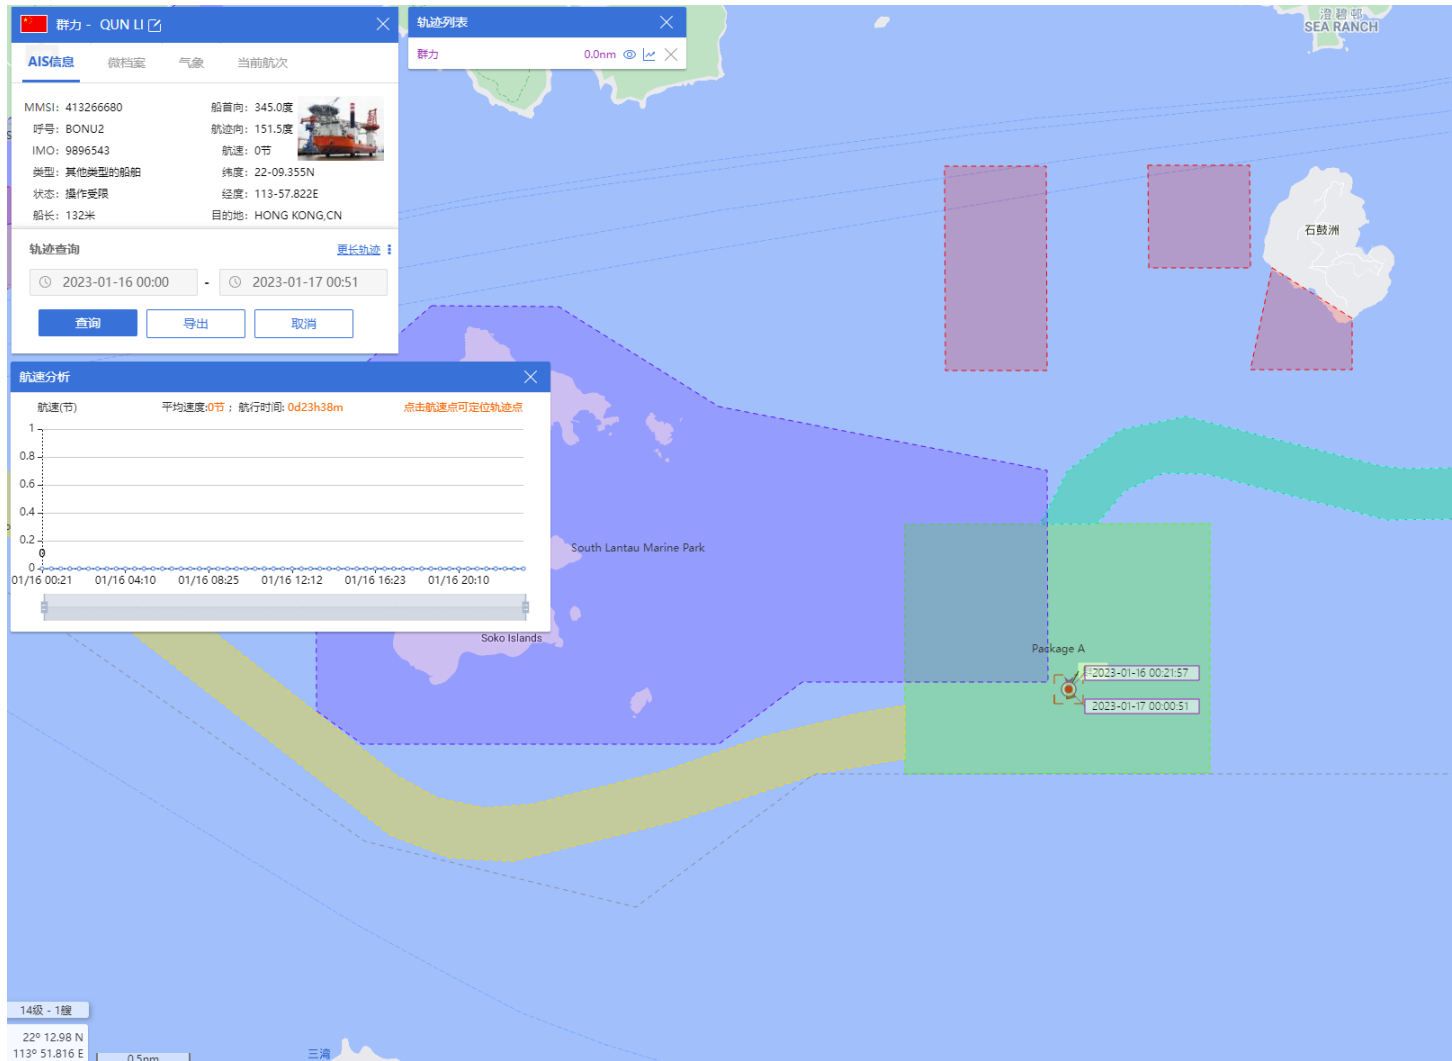

10-01-2023

QUN LI (Special Purpose Vessel) Historical Data Records (1-14 Jan 2023)

11-01-2023

QUN LI (Special Purpose Vessel) Historical Data Records (1-14 Jan 2023)

12-01-2023

QUN LI (Special Purpose Vessel) Historical Data Records (1-14 Jan 2023)

13-01-2023

QUN LI (Special Purpose Vessel) Historical Data Records (1-14 Jan 2023)

14-01-2023

QUN LI (Special Purpose Vessel) Historical Data Records (15-21 Jan 2023)

15-01-2023

QUN LI (Special Purpose Vessel) Historical Data Records (15-21 Jan 2023)

16-01-2023

QUN LI (Special Purpose Vessel) Historical Data Records (15-21 Jan 2023)

17-01-2023

QUN LI (Special Purpose Vessel) Historical Data Records (15-21 Jan 2023)

18-01-2023

QUN LI (Special Purpose Vessel) Historical Data Records (15-21 Jan 2023)

19-01-2023

QUN LI (Special Purpose Vessel) Historical Data Records (15-21 Jan 2023)

20-01-2023

QUN LI (Special Purpose Vessel) Historical Data Records (15-21 Jan 2023)

21-01-2023

QUN LI (Special Purpose Vessel) Historical Data Records (22-31 Jan 2023)