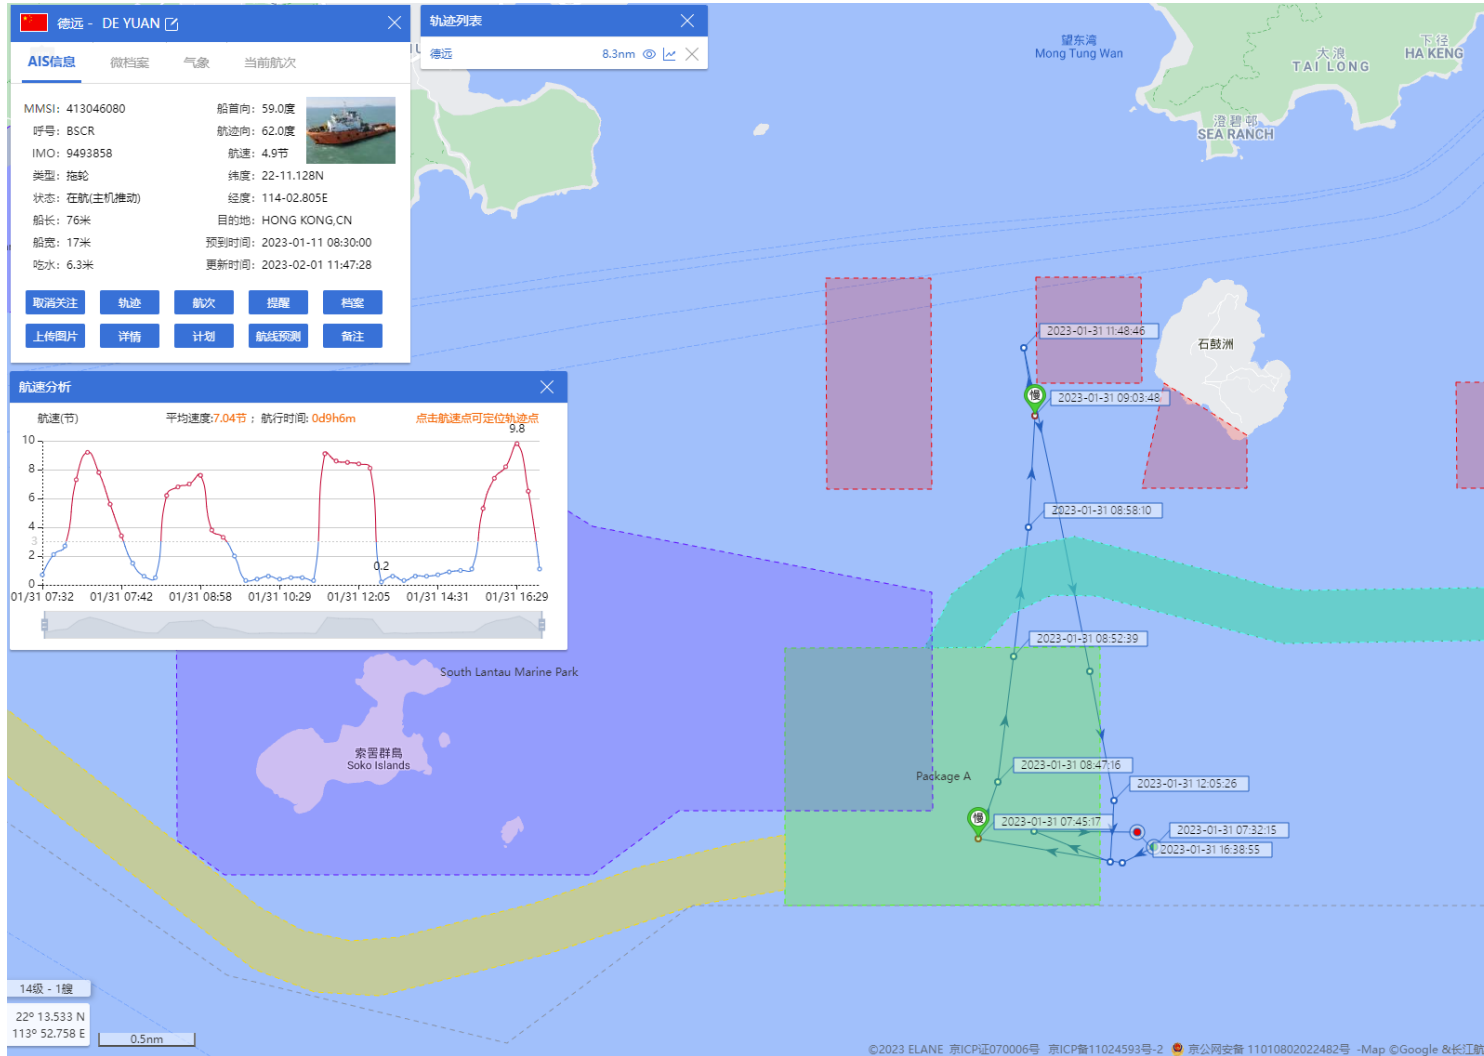

07-01-2023

DE YUAN (Special Purpose Vessel) Historical Data Records (01-14 Jan 2023)

09-01-2023

DE YUAN (Special Purpose Vessel) Historical Data Records (01-14 Jan 2023)

11-01-2023

DE YUAN (Special Purpose Vessel) Historical Data Records (01-14 Jan 2023)

13-01-2023

DE YUAN (Special Purpose Vessel) Historical Data Records (01-14 Jan 2023)

14-01-2023

DE YUAN (Special Purpose Vessel) Historical Data Records (15-21 Jan 2023)

15-01-2023

DE YUAN (Special Purpose Vessel) Historical Data Records (15-21 Jan 2023)

18-01-2023

DE YUAN (Special Purpose Vessel) Historical Data Records (22-31 Jan 2023)

25-01-2023

DE YUAN (Special Purpose Vessel) Historical Data Records (22-31 Jan 2023)

26-01-2023

DE YUAN (Special Purpose Vessel) Historical Data Records (22-31 Jan 2023)

28-01-2023

DE YUAN (Special Purpose Vessel) Historical Data Records (22-31 Jan 2023)

31-01-2023

Yun Fu (Tug Boat) Historical Data Records (1-14 Jan 2023)

01-01-2023

Yun Fu (Tug Boat) Historical Data Records (1-14 Jan 2023)