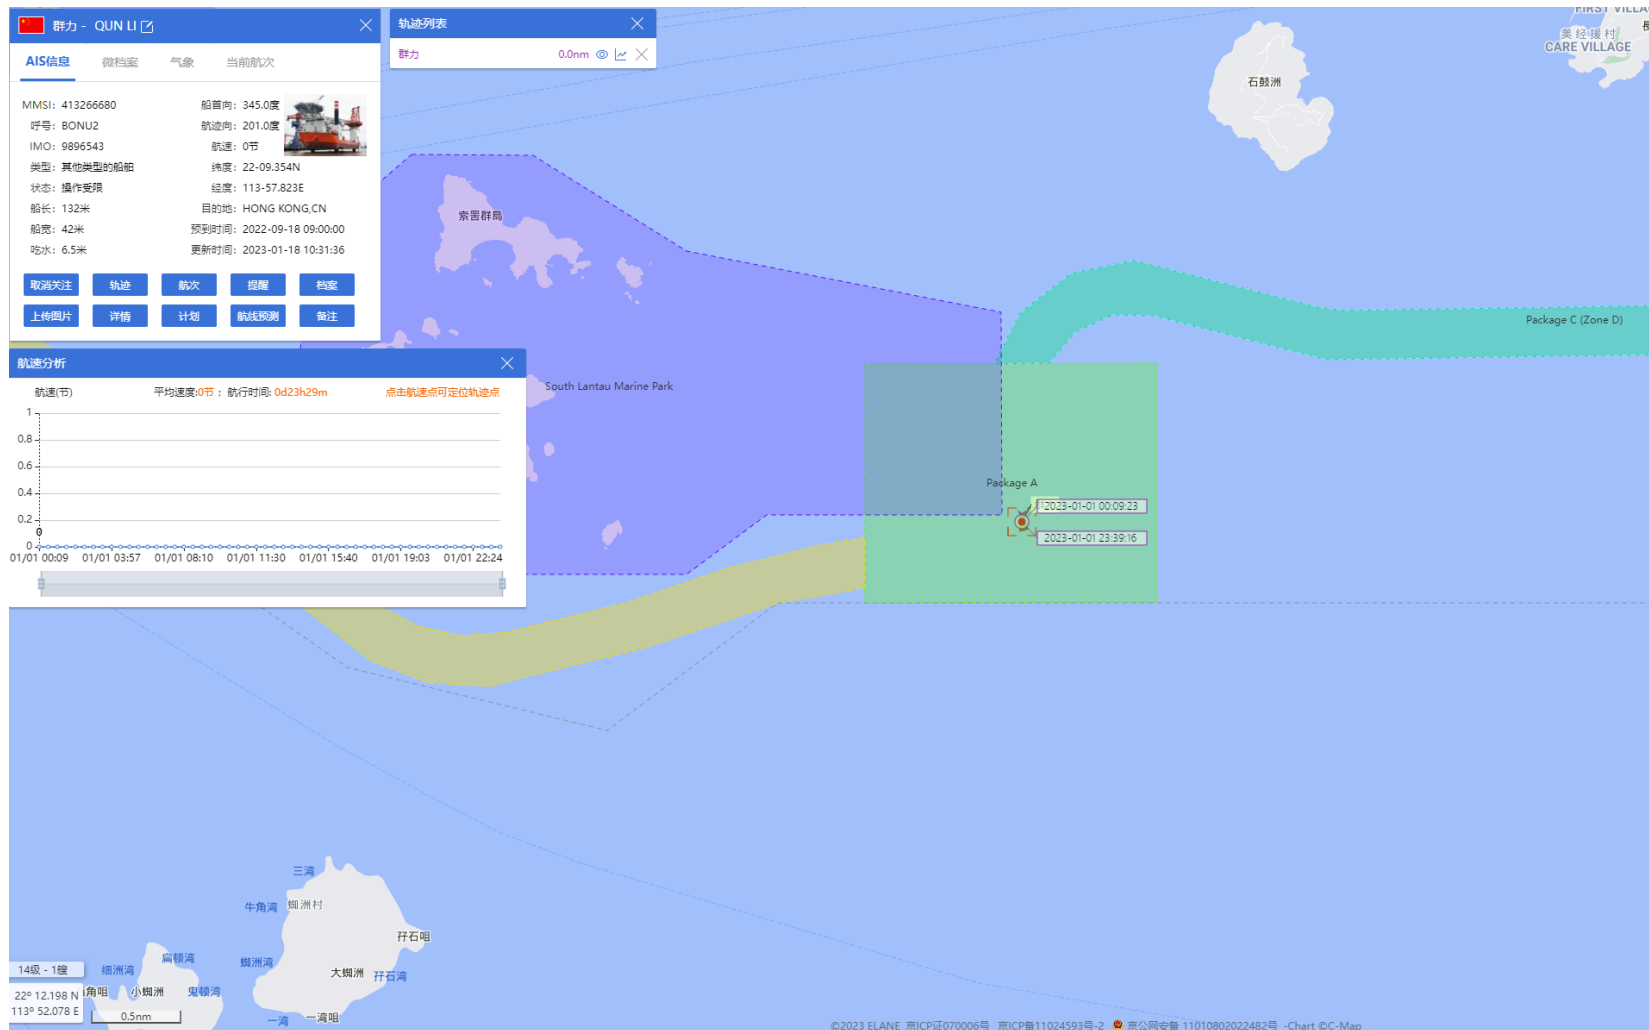

23-01-2023

Yun Fu (Tug Boat) Historical Data Records (22-31 Jan 2023)

26-01-2023

Yun Fu (Tug Boat) Historical Data Records (22-31 Jan 2023)

28-01-2023

Yun Fu (Tug Boat)

Historical Data Records (22-31 Jan 2023)

29-01-2023

Yun Fu (Tug Boat) Historical Data Records (22-31 Jan 2023)

30-01-2023

Yun Fu (Tug Boat) Historical Data Records (22-31 Jan 2023)

31-01-2023

QUN LI (Special Purpose Vessel) Historical Data Records (1-14 Jan 2023)

01-01-2023

QUN LI (Special Purpose Vessel) Historical Data Records (1-14 Jan 2023)

02-01-2023

QUN LI (Special Purpose Vessel) Historical Data Records (1-14 Jan 2023)

03-01-2023

QUN LI (Special Purpose Vessel) Historical Data Records (1-14 Jan 2023)