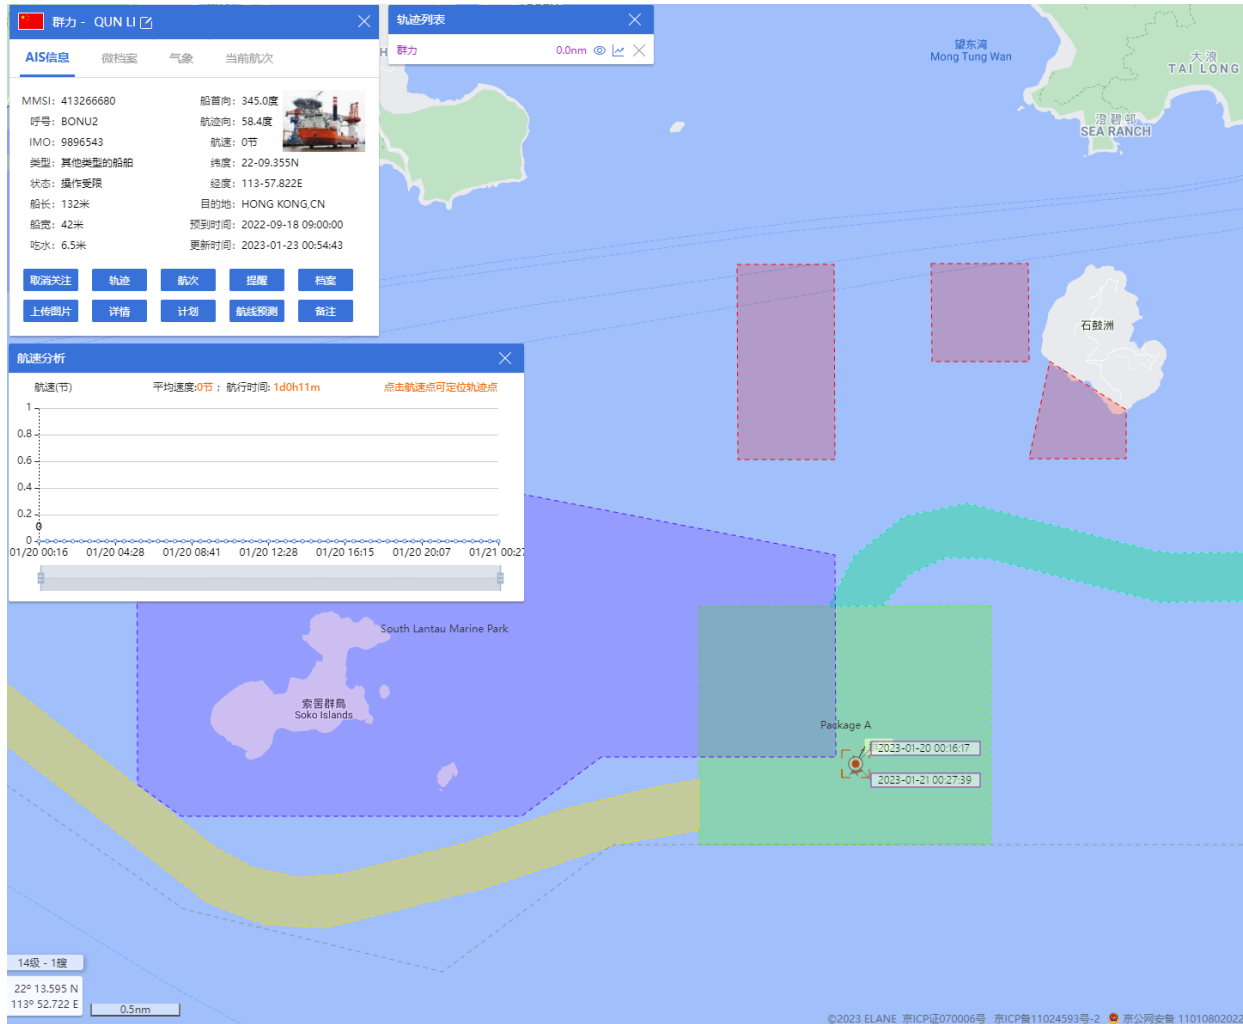

13-01-2023

QUN LI (Special Purpose Vessel) Historical Data Records (1-14 Jan 2023)

14-01-2023

QUN LI (Special Purpose Vessel) Historical Data Records (15-21 Jan 2023)

15-01-2023

QUN LI (Special Purpose Vessel) Historical Data Records (15-21 Jan 2023)

16-01-2023

QUN LI (Special Purpose Vessel) Historical Data Records (15-21 Jan 2023)

17-01-2023

QUN LI (Special Purpose Vessel) Historical Data Records (15-21 Jan 2023)

18-01-2023

QUN LI (Special Purpose Vessel) Historical Data Records (15-21 Jan 2023)

19-01-2023

QUN LI (Special Purpose Vessel) Historical Data Records (15-21 Jan 2023)

20-01-2023

QUN LI (Special Purpose Vessel) Historical Data Records (15-21 Jan 2023)

21-01-2023

QUN LI (Special Purpose Vessel) Historical Data Records (22-31 Jan 2023)