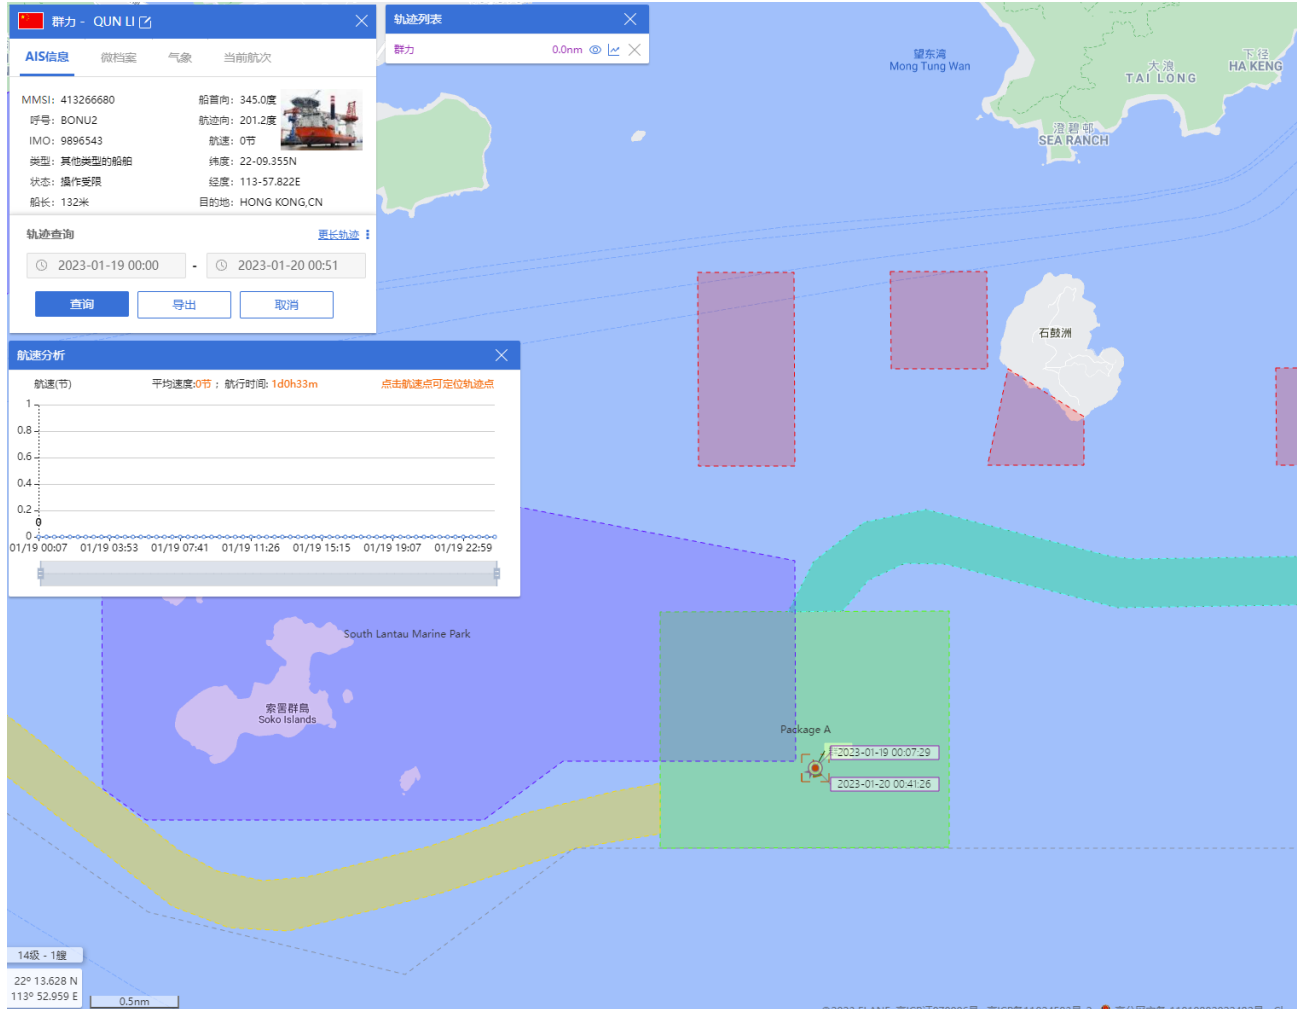

13-01-2023

QUN LI (Special Purpose Vessel) Historical Data Records (1-14 Jan 2023)

14-01-2023

QUN LI (Special Purpose Vessel) Historical Data Records (15-21 Jan 2023)

15-01-2023

QUN LI (Special Purpose Vessel) Historical Data Records (15-21 Jan 2023)

16-01-2023

QUN LI (Special Purpose Vessel) Historical Data Records (15-21 Jan 2023)

17-01-2023

QUN LI (Special Purpose Vessel) Historical Data Records (15-21 Jan 2023)

18-01-2023

QUN LI (Special Purpose Vessel) Historical Data Records (15-21 Jan 2023)

19-01-2023

QUN LI (Special Purpose Vessel) Historical Data Records (15-21 Jan 2023)

20-01-2023

QUN LI (Special Purpose Vessel) Historical Data Records (15-21 Jan 2023)

21-01-2023

QUN LI (Special Purpose Vessel) Historical Data Records (22-31 Jan 2023)