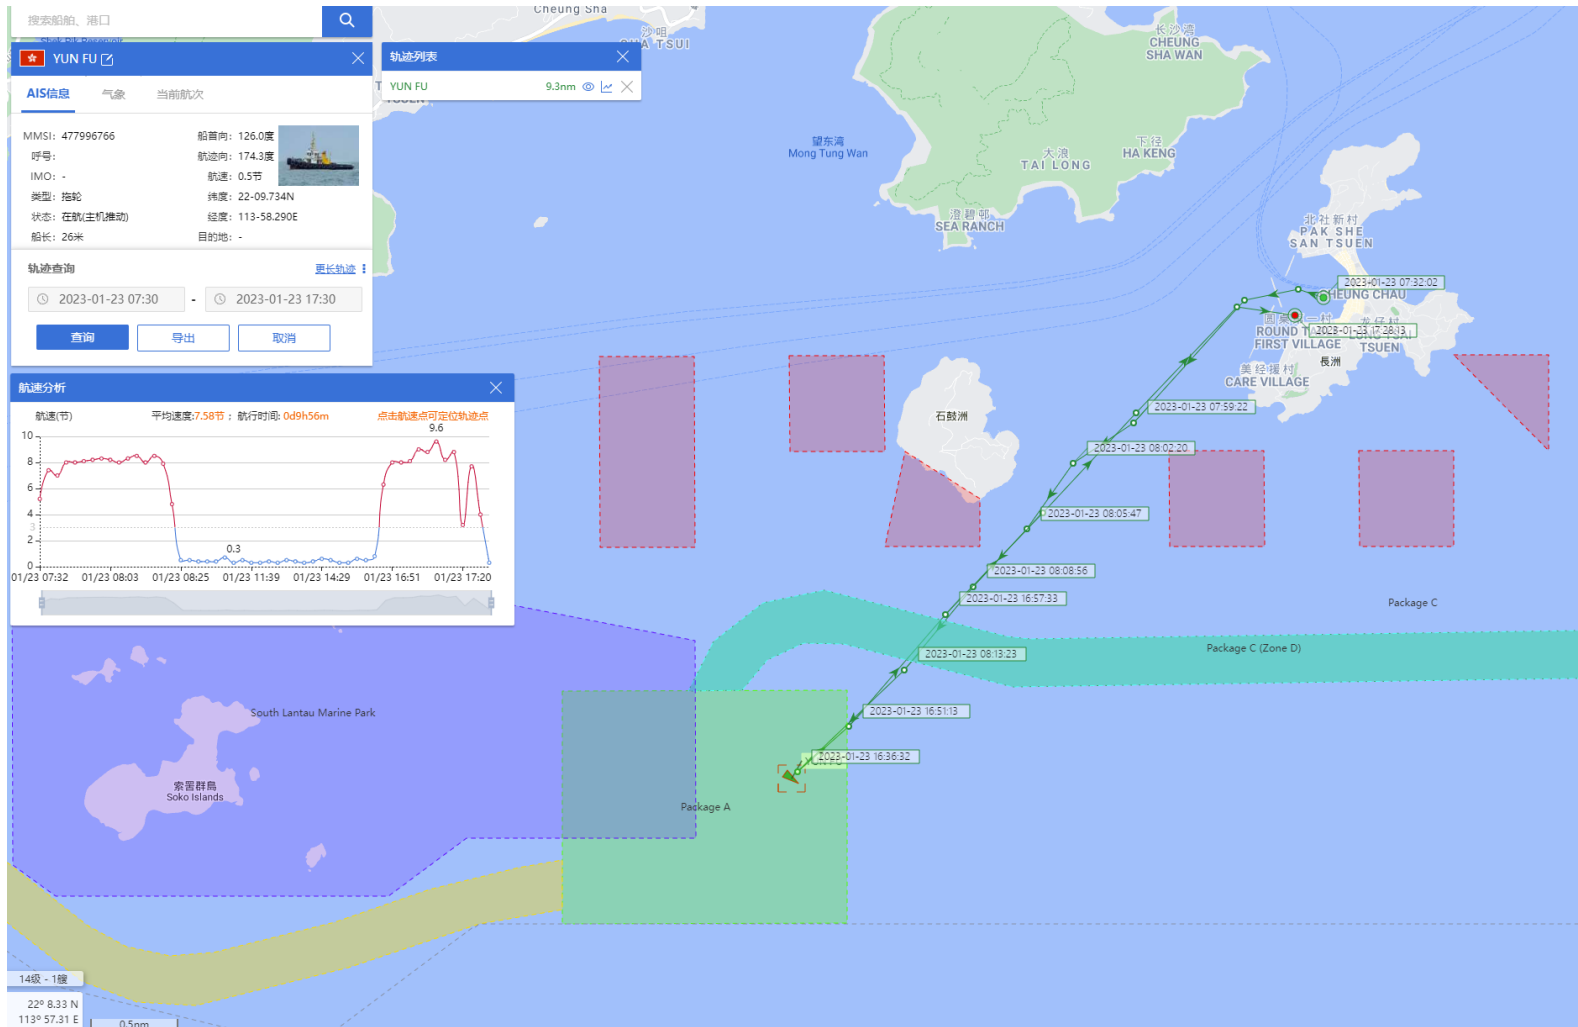

19-01-2023

Yun Fu (Tug Boat) Historical Data Records (15-21 Jan 2023)

20-01-2023

Yun Fu (Tug Boat)

Historical Data Records (15-21 Jan 2023)

21-01-2023

Yun Fu (Tug Boat) Historical Data Records (22-31 Jan 2023)

23-01-2023

Yun Fu (Tug Boat) Historical Data Records (22-31 Jan 2023)

26-01-2023

Yun Fu (Tug Boat) Historical Data Records (22-31 Jan 2023)

28-01-2023

Yun Fu (Tug Boat)

Historical Data Records (22-31 Jan 2023)