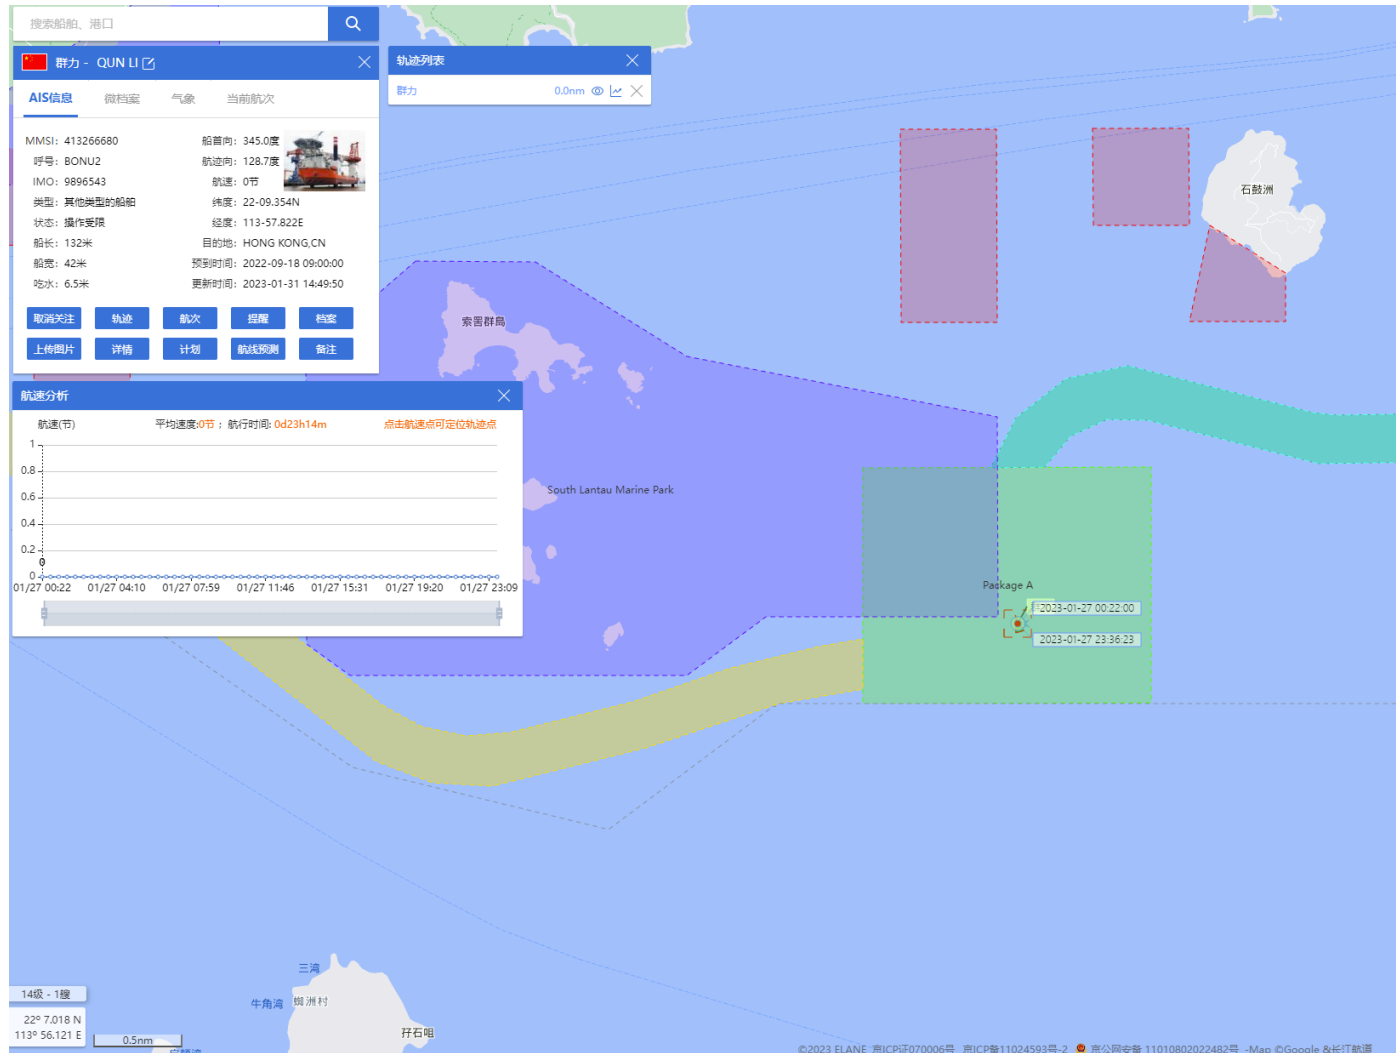

22-01-2023

QUN LI (Special Purpose Vessel) Historical Data Records (22-31 Jan 2023)

23-01-2023

QUN LI (Special Purpose Vessel) Historical Data Records (22-31 Jan 2023)

24-01-2023

QUN LI (Special Purpose Vessel) Historical Data Records (22-31 Jan 2023)

25-01-2023

QUN LI (Special Purpose Vessel) Historical Data Records (22-31 Jan 2023)

26-01-2023

QUN LI (Special Purpose Vessel) Historical Data Records (22-31 Jan 2023)

27-01-2023

QUN LI (Special Purpose Vessel) Historical Data Records (22-31 Jan 2023)

28-01-2023

QUN LI (Special Purpose Vessel) Historical Data Records (22-31 Jan 2023)

29-01-2023