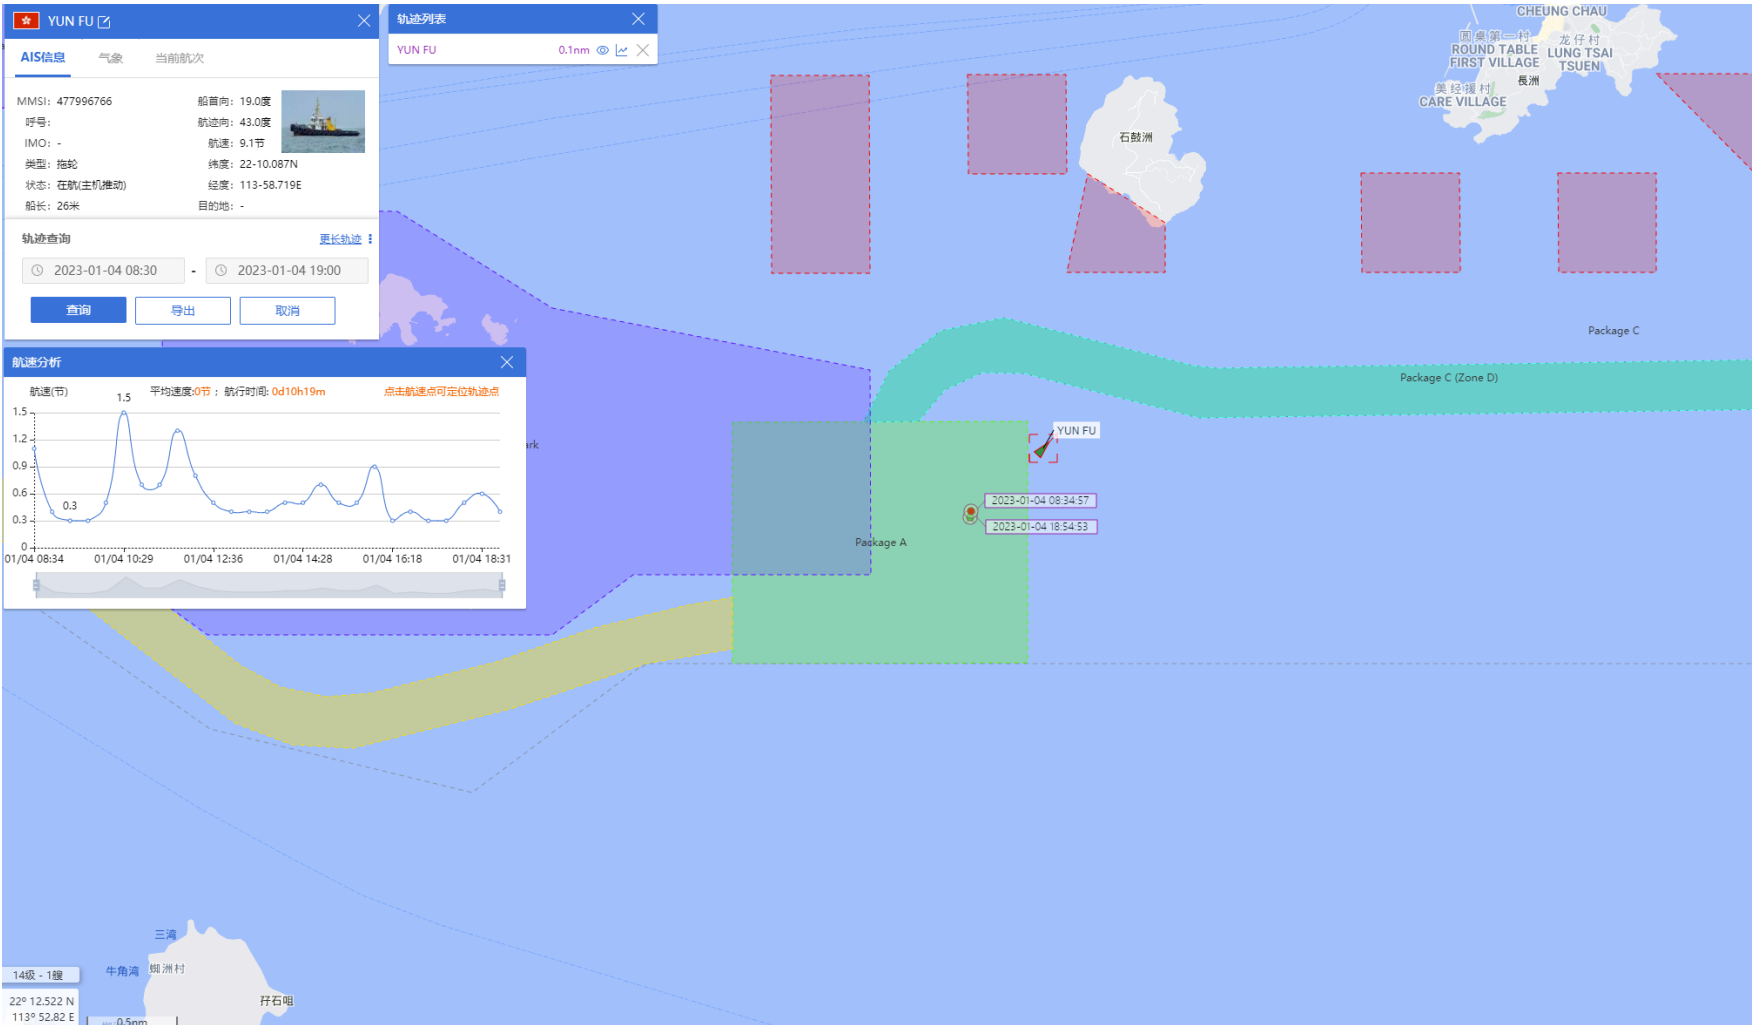

28-01-2023

DE YUAN (Special Purpose Vessel) Historical Data Records (22-31 Jan 2023)

31-01-2023

Yun Fu (Tug Boat) Historical Data Records (1-14 Jan 2023)

01-01-2023

Yun Fu (Tug Boat) Historical Data Records (1-14 Jan 2023)

02-01-2023

Yun Fu (Tug Boat) Historical Data Records (1-14 Jan 2023)

03-01-2023

Yun Fu (Tug Boat) Historical Data Records (1-14 Jan 2023)

04-01-2023

Yun Fu (Tug Boat) Historical Data Records (1-14 Jan 2023)

05-01-2023

Yun Fu (Tug Boat) Historical Data Records (1-14 Jan 2023)

06-01-2023

Yun Fu (Tug Boat) Historical Data Records (1-14 Jan 2023)

07-01-2023

Yun Fu (Tug Boat) Historical Data Records (1-14 Jan 2023)