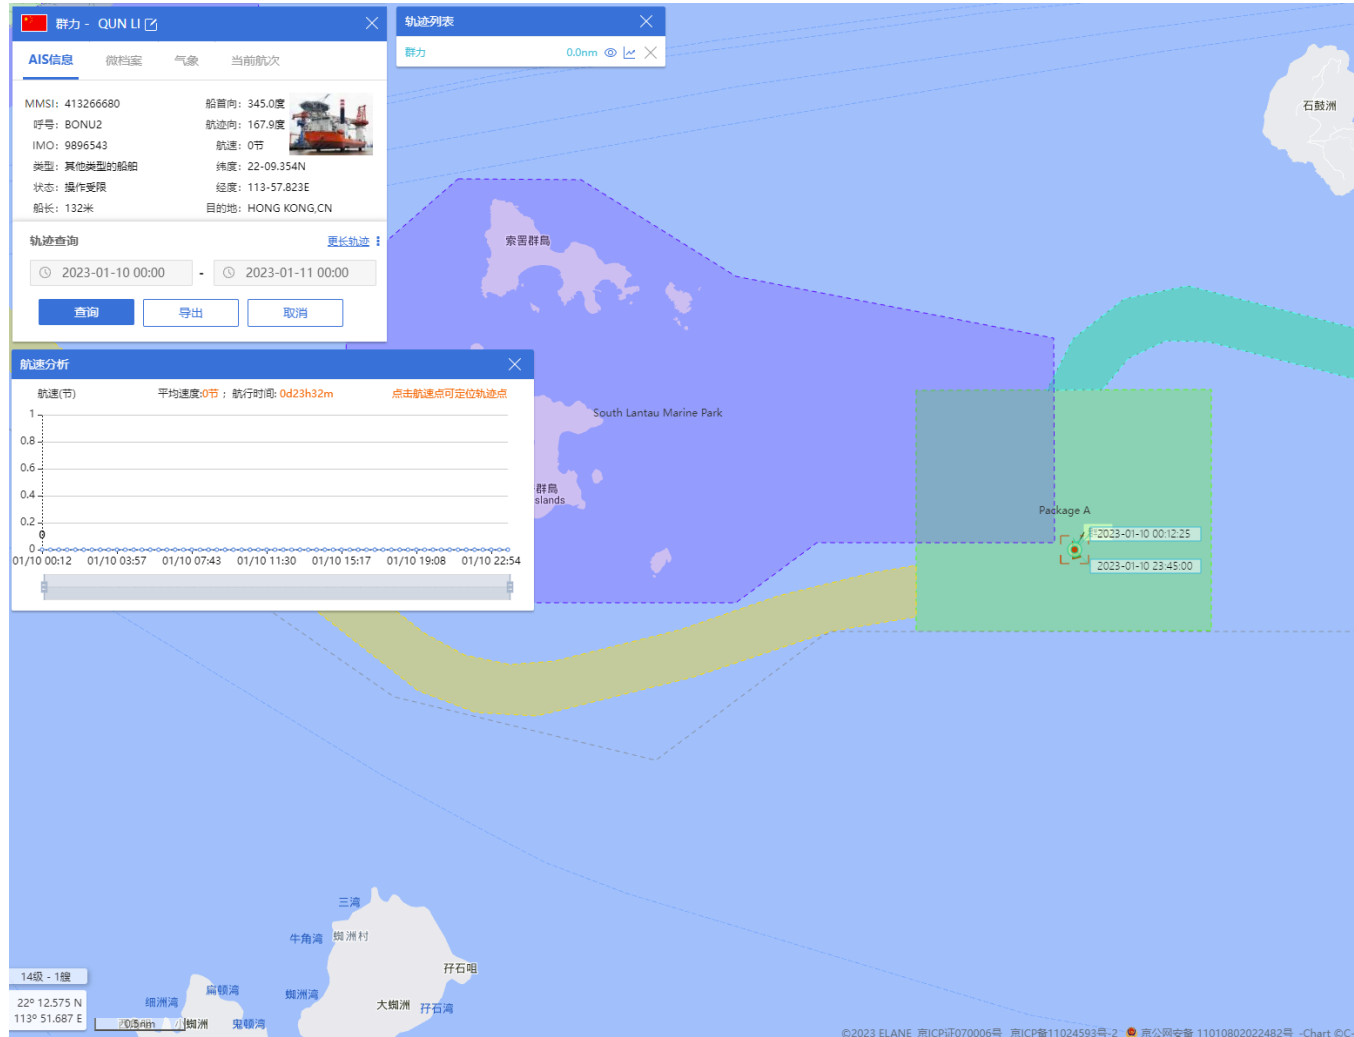

04-01-2023

QUN LI (Special Purpose Vessel) Historical Data Records (1-14 Jan 2023)

05-01-2023

QUN LI (Special Purpose Vessel) Historical Data Records (1-14 Jan 2023)

06-01-2023

QUN LI (Special Purpose Vessel) Historical Data Records (1-14 Jan 2023)

07-01-2023

QUN LI (Special Purpose Vessel) Historical Data Records (1-14 Jan 2023)

08-01-2023

QUN LI (Special Purpose Vessel) Historical Data Records (1-14 Jan 2023)

09-01-2023

QUN LI (Special Purpose Vessel) Historical Data Records (1-14 Jan 2023)

10-01-2023

QUN LI (Special Purpose Vessel) Historical Data Records (1-14 Jan 2023)

11-01-2023

QUN LI (Special Purpose Vessel) Historical Data Records (1-14 Jan 2023)

12-01-2023

QUN LI (Special Purpose Vessel) Historical Data Records (1-14 Jan 2023)