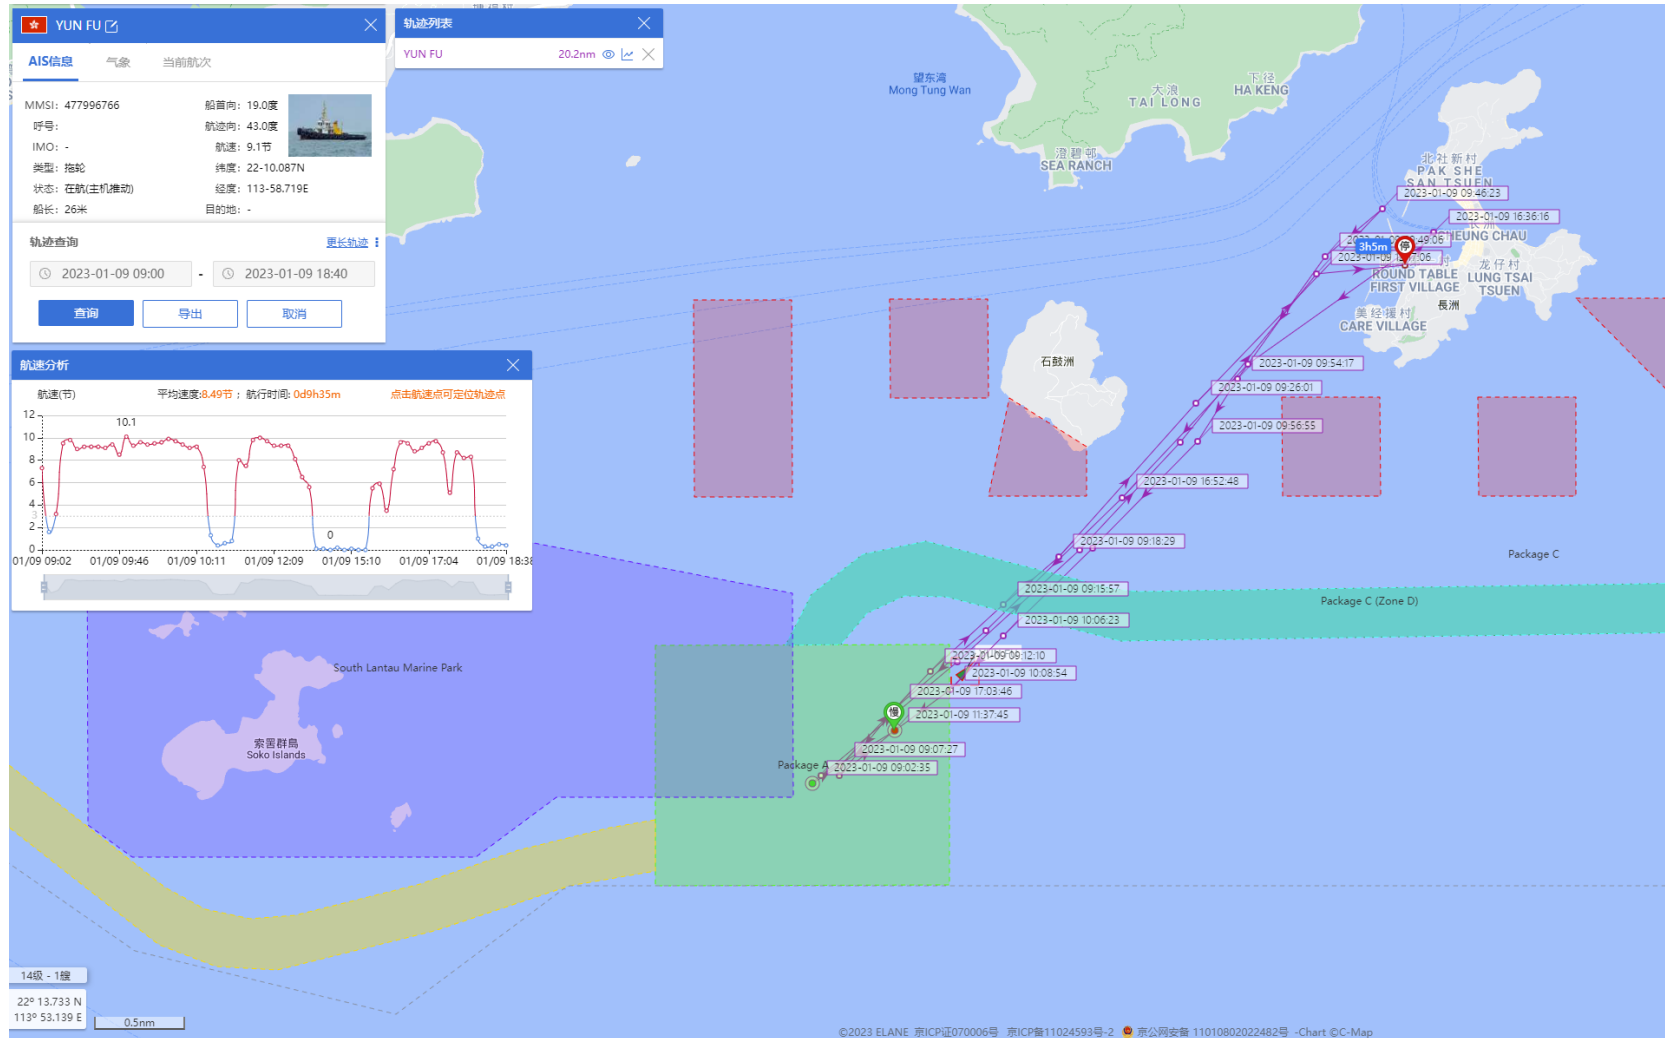

05-01-2023

Yun Fu (Tug Boat) Historical Data Records (1-14 Jan 2023)

06-01-2023

Yun Fu (Tug Boat) Historical Data Records (1-14 Jan 2023)

07-01-2023

Yun Fu (Tug Boat) Historical Data Records (1-14 Jan 2023)

08-01-2023

Yun Fu (Tug Boat) Historical Data Records (1-14 Jan 2023)

09-01-2023

Yun Fu (Tug Boat) Historical Data Records (1-14 Jan 2023)

10-01-2023

Yun Fu (Tug Boat) Historical Data Records (1-14 Jan 2023)