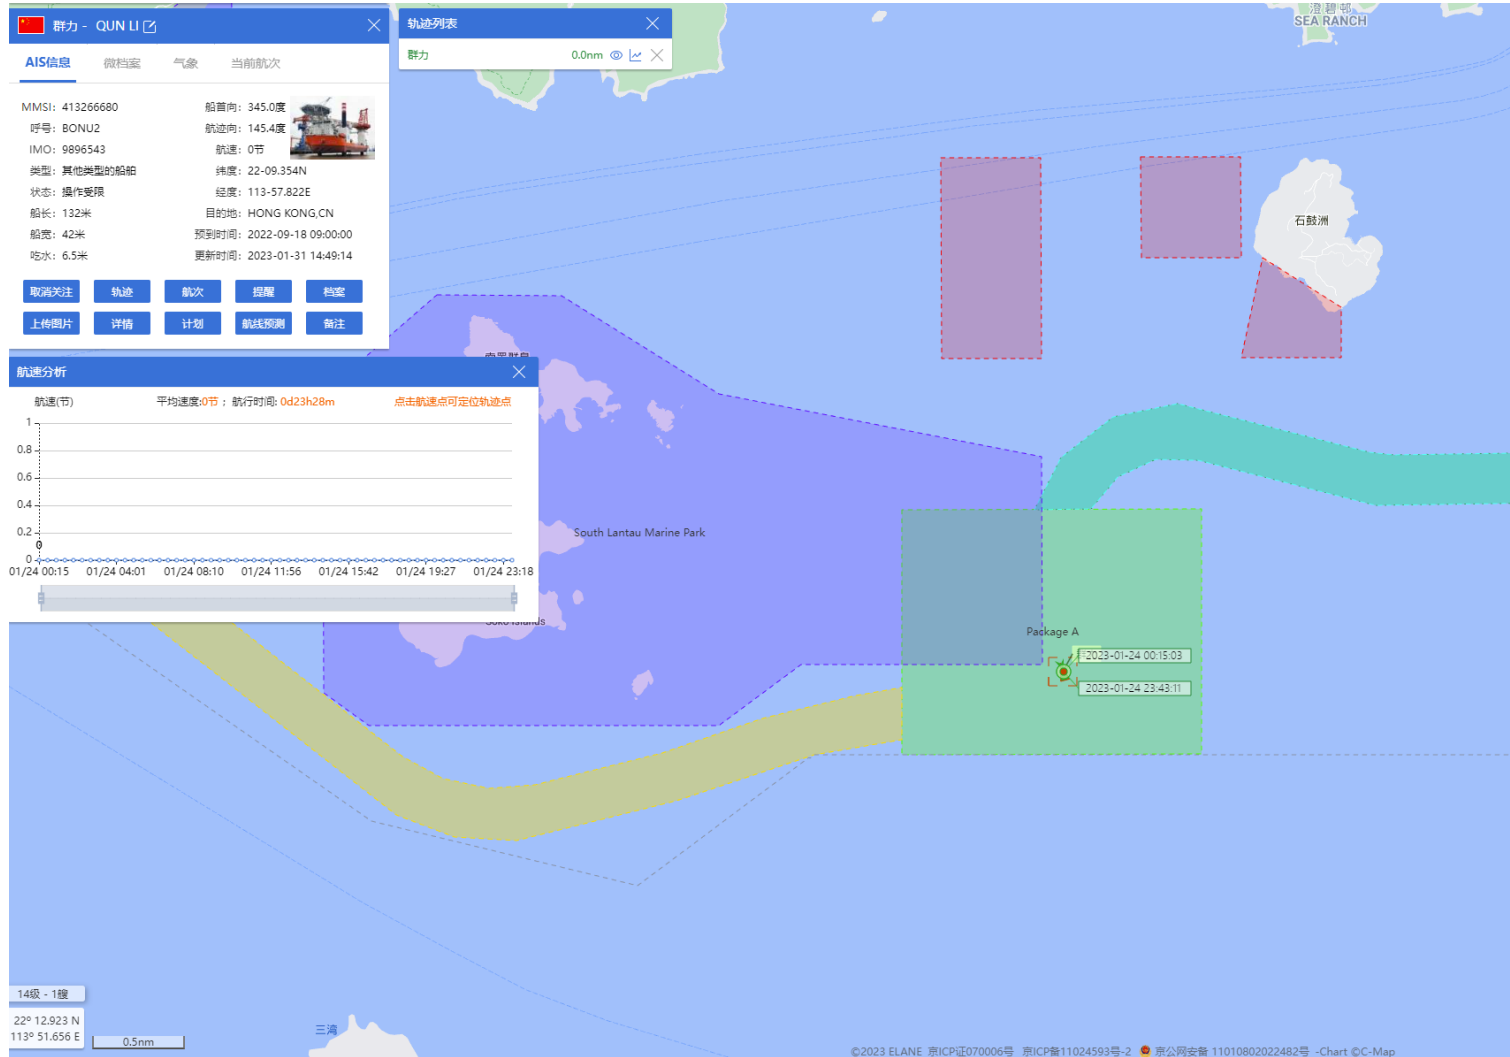

19-01-2023

QUN LI (Special Purpose Vessel) Historical Data Records (15-21 Jan 2023)

20-01-2023

QUN LI (Special Purpose Vessel) Historical Data Records (15-21 Jan 2023)

21-01-2023

QUN LI (Special Purpose Vessel) Historical Data Records (22-31 Jan 2023)

22-01-2023

QUN LI (Special Purpose Vessel) Historical Data Records (22-31 Jan 2023)

23-01-2023

QUN LI (Special Purpose Vessel) Historical Data Records (22-31 Jan 2023)

24-01-2023

QUN LI (Special Purpose Vessel) Historical Data Records (22-31 Jan 2023)

25-01-2023

QUN LI (Special Purpose Vessel) Historical Data Records (22-31 Jan 2023)

26-01-2023

QUN LI (Special Purpose Vessel) Historical Data Records (22-31 Jan 2023)

27-01-2023

QUN LI (Special Purpose Vessel) Historical Data Records (22-31 Jan 2023)