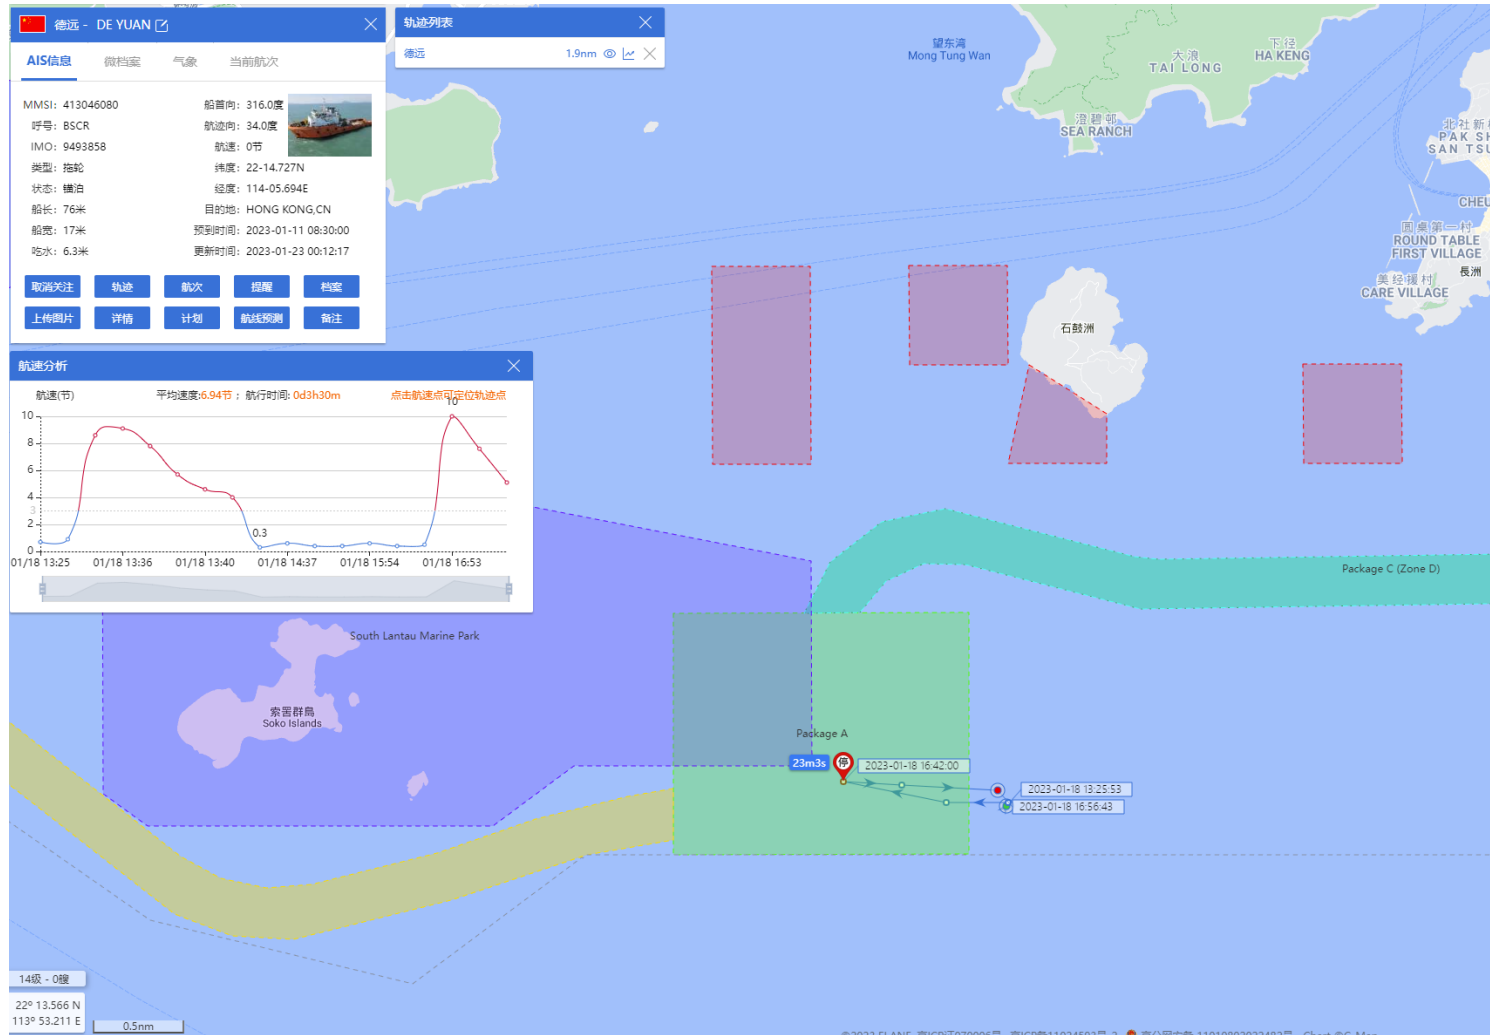

07-01-2023

DE YUAN (Special Purpose Vessel) Historical Data Records (01-14 Jan 2023)

09-01-2023

DE YUAN (Special Purpose Vessel) Historical Data Records (01-14 Jan 2023)

11-01-2023

DE YUAN (Special Purpose Vessel) Historical Data Records (01-14 Jan 2023)

13-01-2023

DE YUAN (Special Purpose Vessel) Historical Data Records (01-14 Jan 2023)

14-01-2023

DE YUAN (Special Purpose Vessel) Historical Data Records (15-21 Jan 2023)

15-01-2023

DE YUAN (Special Purpose Vessel) Historical Data Records (15-21 Jan 2023)

18-01-2023

DE YUAN (Special Purpose Vessel) Historical Data Records (22-31 Jan 2023)

25-01-2023

DE YUAN (Special Purpose Vessel) Historical Data Records (22-31 Jan 2023)

26-01-2023

DE YUAN (Special Purpose Vessel) Historical Data Records (22-31 Jan 2023)