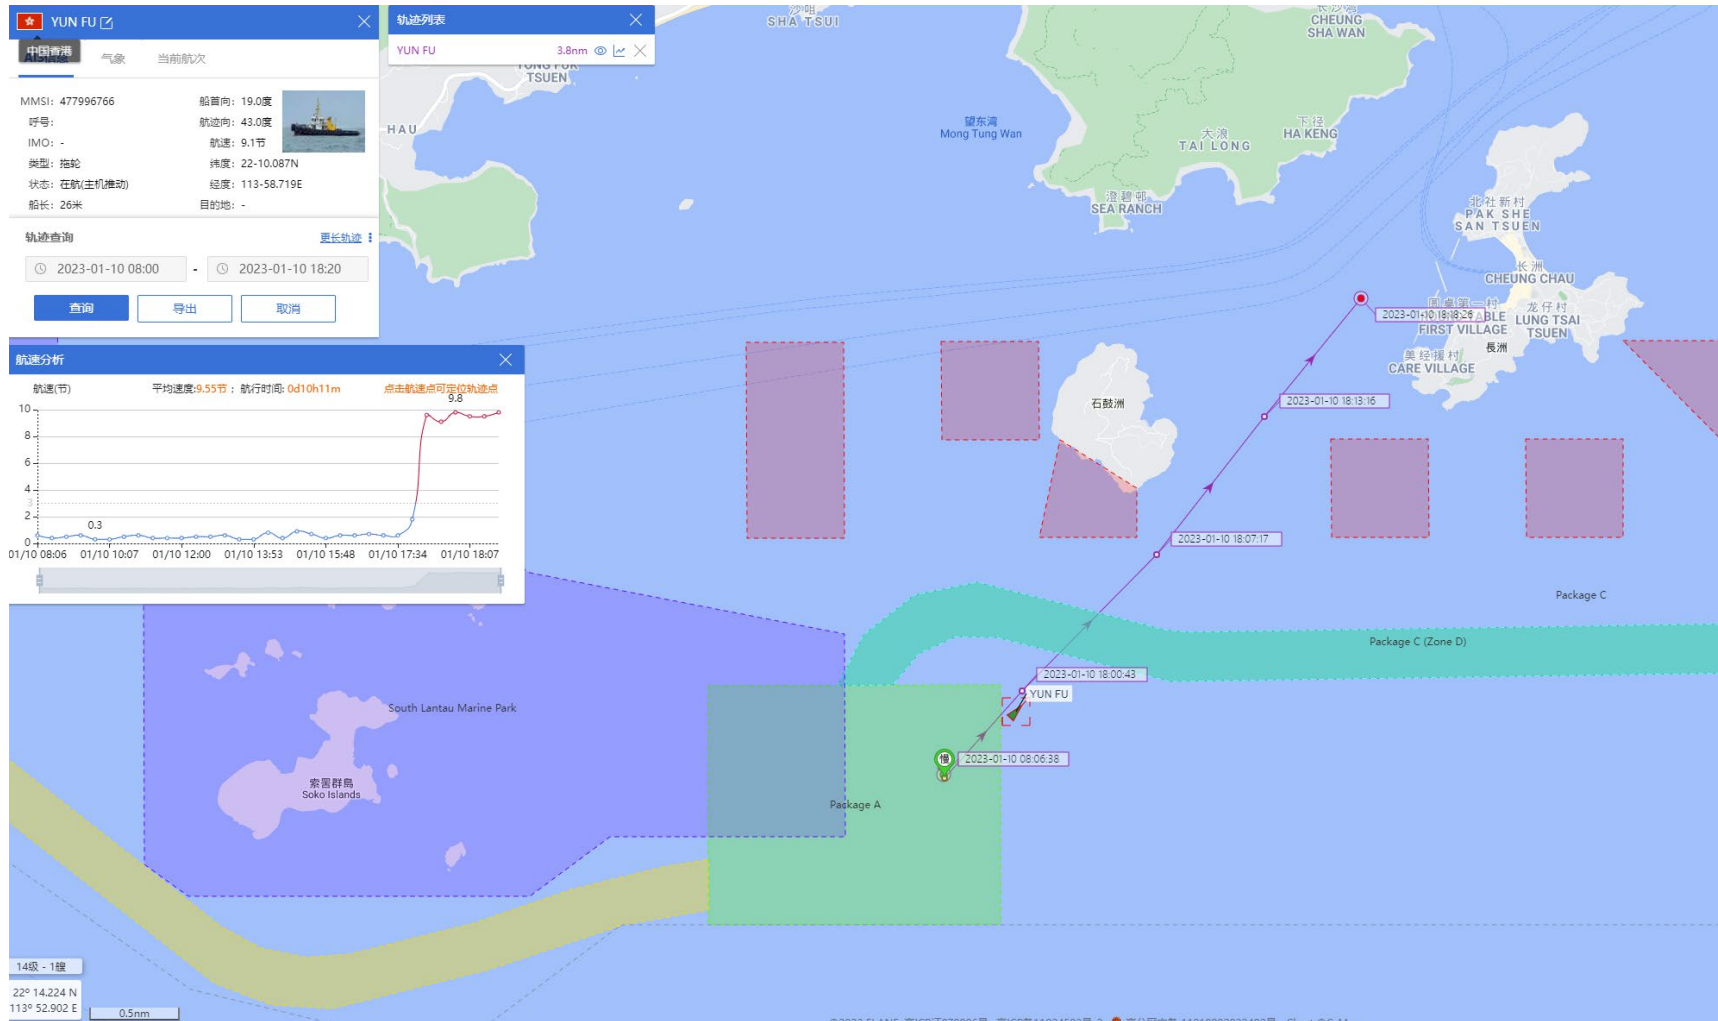

08-01-2023

Yun Fu (Tug Boat) Historical Data Records (1-14 Jan 2023)

09-01-2023

Yun Fu (Tug Boat) Historical Data Records (1-14 Jan 2023)

10-01-2023

Yun Fu (Tug Boat) Historical Data Records (1-14 Jan 2023)

11-01-2023

Yun Fu (Tug Boat) Historical Data Records (1-14 Jan 2023)

12-01-2023

Yun Fu (Tug Boat) Historical Data Records (1-14 Jan 2023)

13-01-2023

Yun Fu (Tug Boat) Historical Data Records (1-14 Jan 2023)