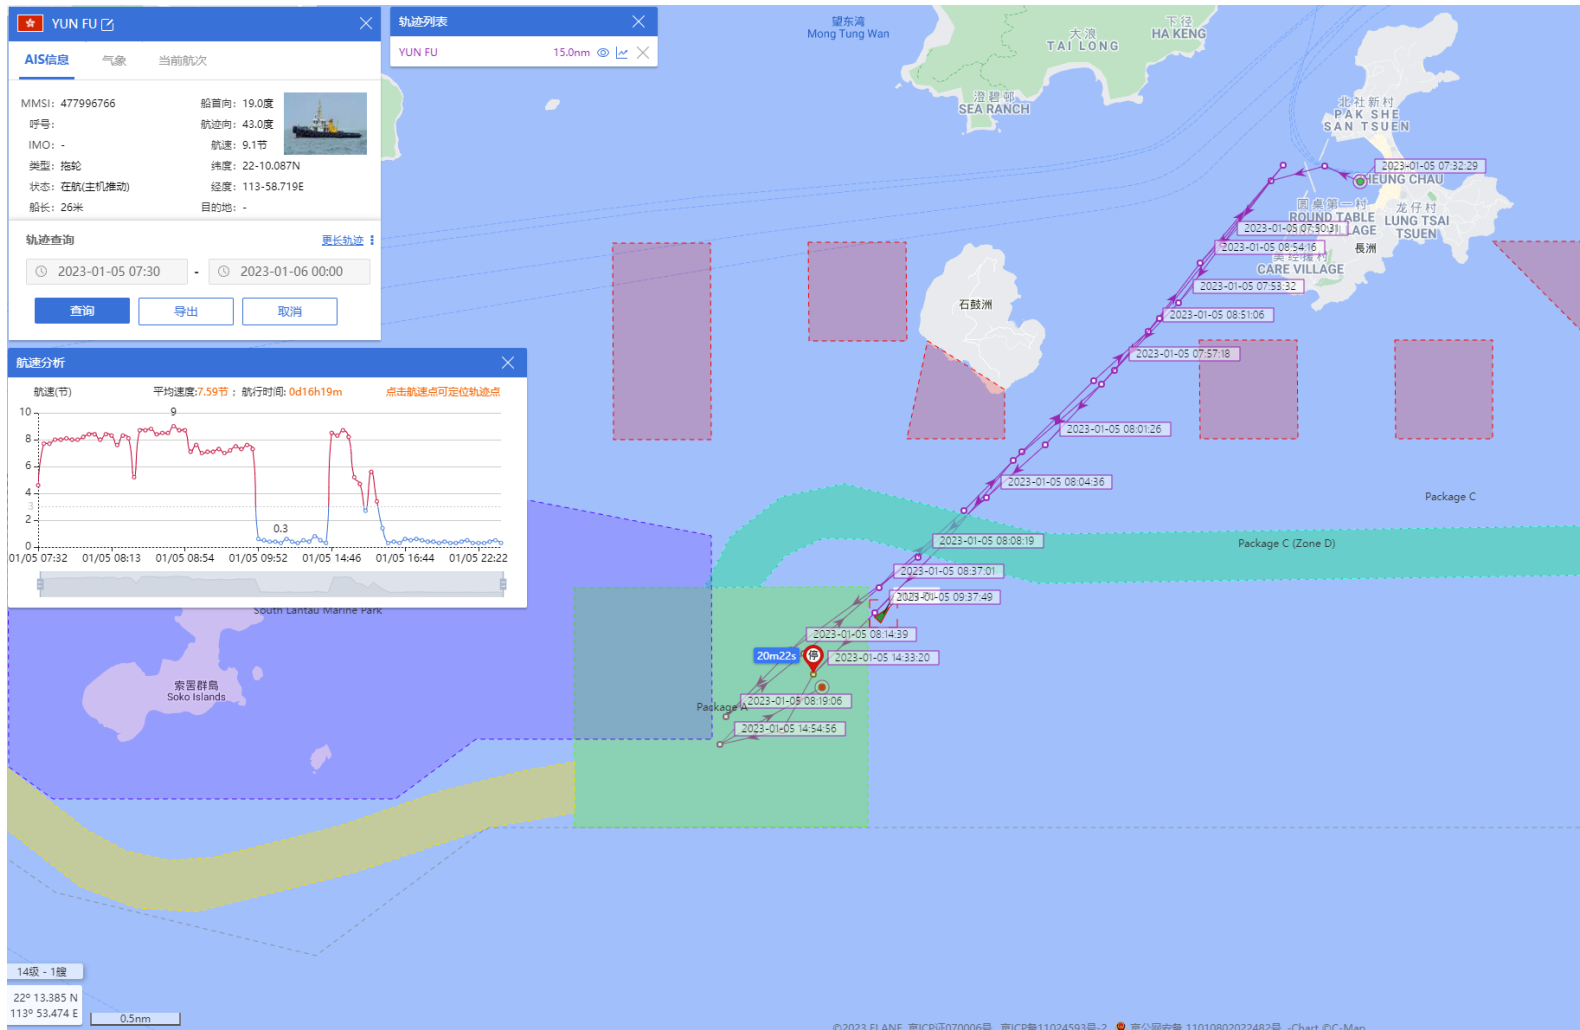

28-01-2023

DE YUAN (Special Purpose Vessel) Historical Data Records (22-31 Jan 2023)

31-01-2023

Yun Fu (Tug Boat) Historical Data Records (1-14 Jan 2023)

01-01-2023

Yun Fu (Tug Boat) Historical Data Records (1-14 Jan 2023)

02-01-2023

Yun Fu (Tug Boat) Historical Data Records (1-14 Jan 2023)

03-01-2023

Yun Fu (Tug Boat) Historical Data Records (1-14 Jan 2023)

04-01-2023

Yun Fu (Tug Boat) Historical Data Records (1-14 Jan 2023)

05-01-2023

Yun Fu (Tug Boat) Historical Data Records (1-14 Jan 2023)

06-01-2023

Yun Fu (Tug Boat) Historical Data Records (1-14 Jan 2023)

07-01-2023

Yun Fu (Tug Boat) Historical Data Records (1-14 Jan 2023)