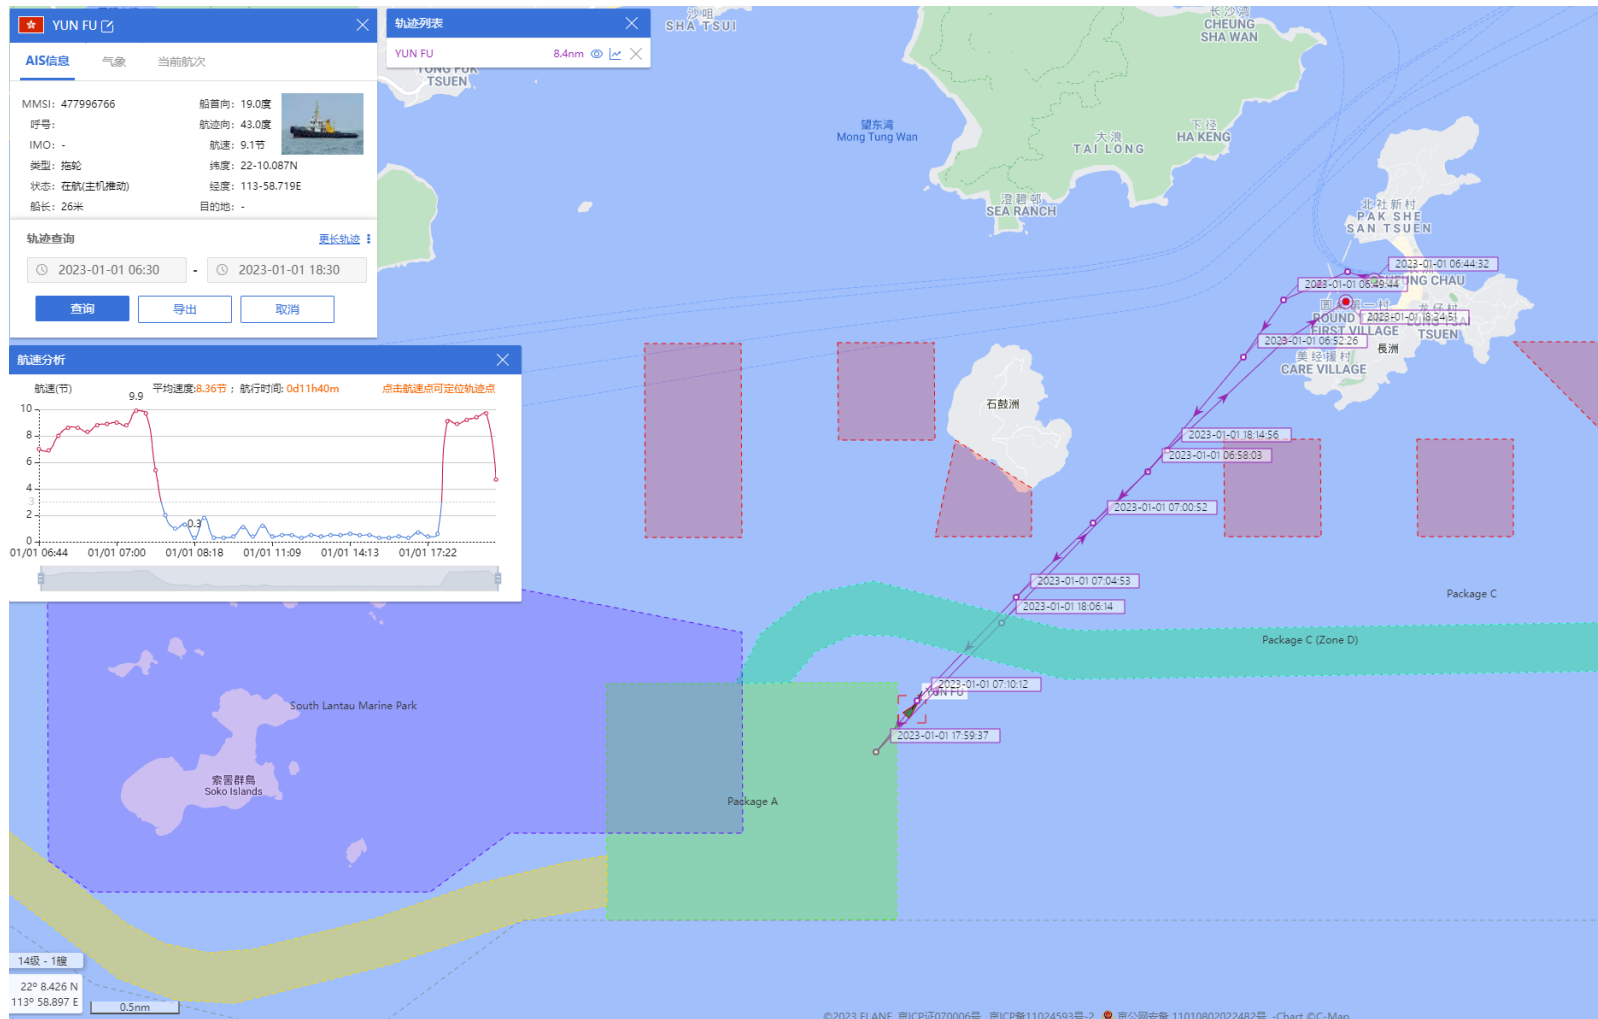

18-01-2023

DE YUAN (Special Purpose Vessel) Historical Data Records (22-31 Jan 2023)

25-01-2023

DE YUAN (Special Purpose Vessel) Historical Data Records (22-31 Jan 2023)

26-01-2023

DE YUAN (Special Purpose Vessel) Historical Data Records (22-31 Jan 2023)

28-01-2023

DE YUAN (Special Purpose Vessel) Historical Data Records (22-31 Jan 2023)

31-01-2023

Yun Fu (Tug Boat) Historical Data Records (1-14 Jan 2023)

01-01-2023

Yun Fu (Tug Boat) Historical Data Records (1-14 Jan 2023)

02-01-2023

Yun Fu (Tug Boat) Historical Data Records (1-14 Jan 2023)

03-01-2023

Yun Fu (Tug Boat) Historical Data Records (1-14 Jan 2023)

04-01-2023

Yun Fu (Tug Boat) Historical Data Records (1-14 Jan 2023)