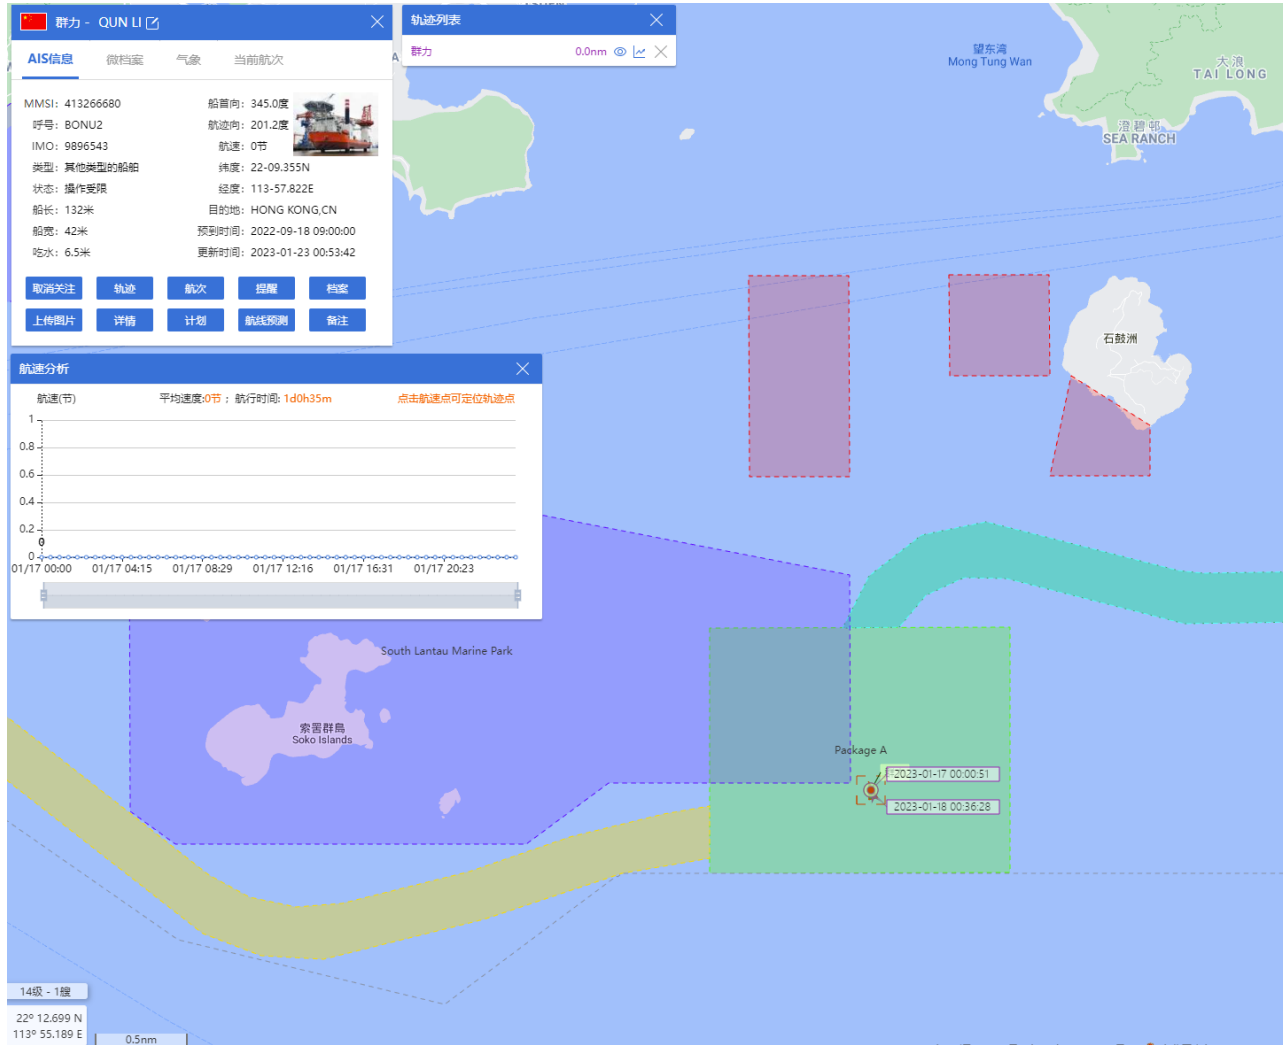

10-01-2023

QUN LI (Special Purpose Vessel) Historical Data Records (1-14 Jan 2023)

11-01-2023

QUN LI (Special Purpose Vessel) Historical Data Records (1-14 Jan 2023)

12-01-2023

QUN LI (Special Purpose Vessel) Historical Data Records (1-14 Jan 2023)

13-01-2023

QUN LI (Special Purpose Vessel) Historical Data Records (1-14 Jan 2023)

14-01-2023

QUN LI (Special Purpose Vessel) Historical Data Records (15-21 Jan 2023)

15-01-2023

QUN LI (Special Purpose Vessel) Historical Data Records (15-21 Jan 2023)

16-01-2023

QUN LI (Special Purpose Vessel) Historical Data Records (15-21 Jan 2023)

17-01-2023

QUN LI (Special Purpose Vessel) Historical Data Records (15-21 Jan 2023)

18-01-2023

QUN LI (Special Purpose Vessel) Historical Data Records (15-21 Jan 2023)

19-01-2023

QUN LI (Special Purpose Vessel) Historical Data Records (15-21 Jan 2023)

20-01-2023

QUN LI (Special Purpose Vessel) Historical Data Records (15-21 Jan 2023)

21-01-2023

QUN LI (Special Purpose Vessel) Historical Data Records (22-31 Jan 2023)