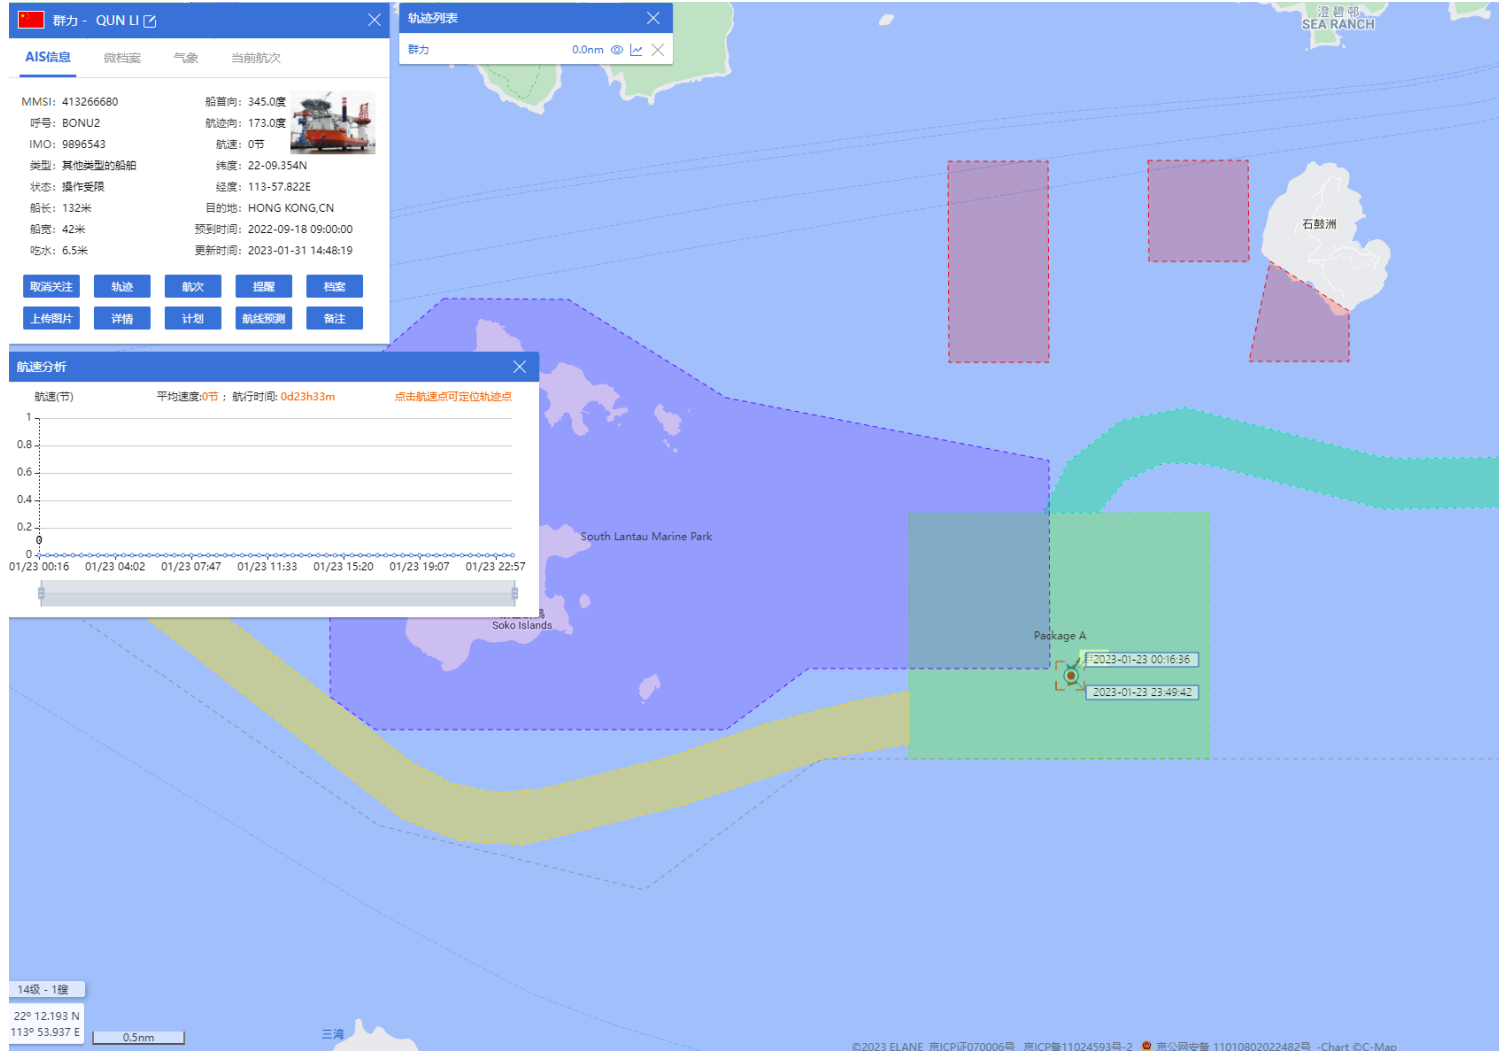

13-01-2023

QUN LI (Special Purpose Vessel) Historical Data Records (1-14 Jan 2023)

14-01-2023

QUN LI (Special Purpose Vessel) Historical Data Records (15-21 Jan 2023)

15-01-2023

QUN LI (Special Purpose Vessel) Historical Data Records (15-21 Jan 2023)

16-01-2023

QUN LI (Special Purpose Vessel) Historical Data Records (15-21 Jan 2023)

17-01-2023

QUN LI (Special Purpose Vessel) Historical Data Records (15-21 Jan 2023)

18-01-2023

QUN LI (Special Purpose Vessel) Historical Data Records (15-21 Jan 2023)

19-01-2023

QUN LI (Special Purpose Vessel) Historical Data Records (15-21 Jan 2023)

20-01-2023

QUN LI (Special Purpose Vessel) Historical Data Records (15-21 Jan 2023)

21-01-2023

QUN LI (Special Purpose Vessel) Historical Data Records (22-31 Jan 2023)

22-01-2023

QUN LI (Special Purpose Vessel) Historical Data Records (22-31 Jan 2023)

23-01-2023

QUN LI (Special Purpose Vessel) Historical Data Records (22-31 Jan 2023)

24-01-2023

QUN LI (Special Purpose Vessel) Historical Data Records (22-31 Jan 2023)