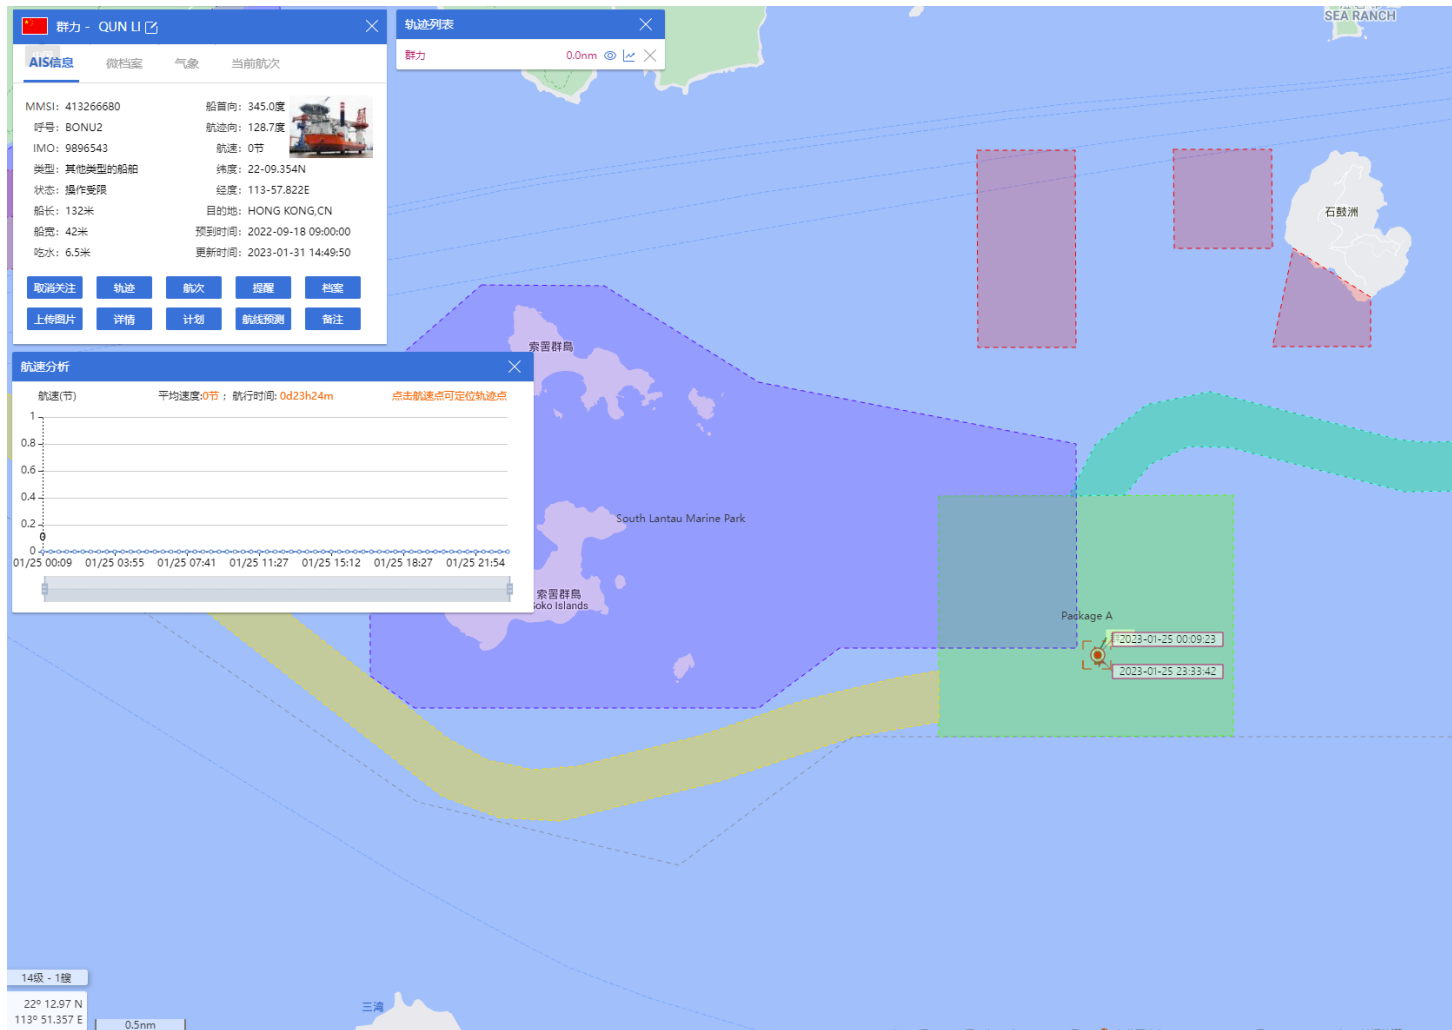

19-01-2023

QUN LI (Special Purpose Vessel) Historical Data Records (15-21 Jan 2023)

20-01-2023

QUN LI (Special Purpose Vessel) Historical Data Records (15-21 Jan 2023)

21-01-2023

QUN LI (Special Purpose Vessel) Historical Data Records (22-31 Jan 2023)

22-01-2023

QUN LI (Special Purpose Vessel) Historical Data Records (22-31 Jan 2023)

23-01-2023

QUN LI (Special Purpose Vessel) Historical Data Records (22-31 Jan 2023)

24-01-2023

QUN LI (Special Purpose Vessel) Historical Data Records (22-31 Jan 2023)

25-01-2023

QUN LI (Special Purpose Vessel) Historical Data Records (22-31 Jan 2023)

26-01-2023

QUN LI (Special Purpose Vessel) Historical Data Records (22-31 Jan 2023)

27-01-2023

QUN LI (Special Purpose Vessel) Historical Data Records (22-31 Jan 2023)