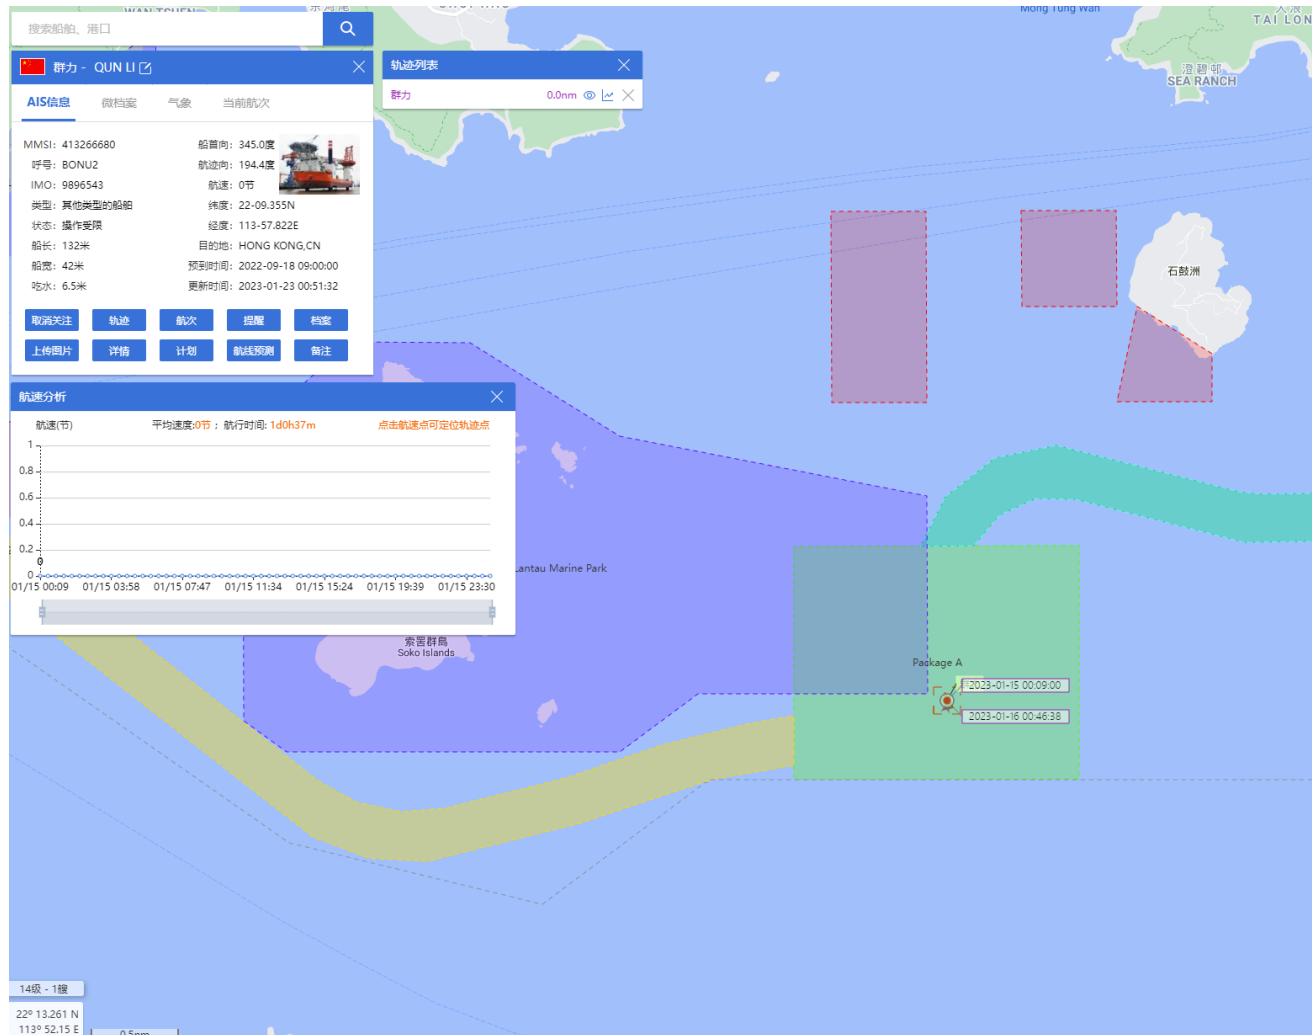

10-01-2023

QUN LI (Special Purpose Vessel) Historical Data Records (1-14 Jan 2023)

11-01-2023

QUN LI (Special Purpose Vessel) Historical Data Records (1-14 Jan 2023)

12-01-2023

QUN LI (Special Purpose Vessel) Historical Data Records (1-14 Jan 2023)

13-01-2023

QUN LI (Special Purpose Vessel) Historical Data Records (1-14 Jan 2023)

14-01-2023

QUN LI (Special Purpose Vessel) Historical Data Records (15-21 Jan 2023)

15-01-2023

QUN LI (Special Purpose Vessel) Historical Data Records (15-21 Jan 2023)

16-01-2023

QUN LI (Special Purpose Vessel) Historical Data Records (15-21 Jan 2023)

17-01-2023

QUN LI (Special Purpose Vessel) Historical Data Records (15-21 Jan 2023)

18-01-2023

QUN LI (Special Purpose Vessel) Historical Data Records (15-21 Jan 2023)