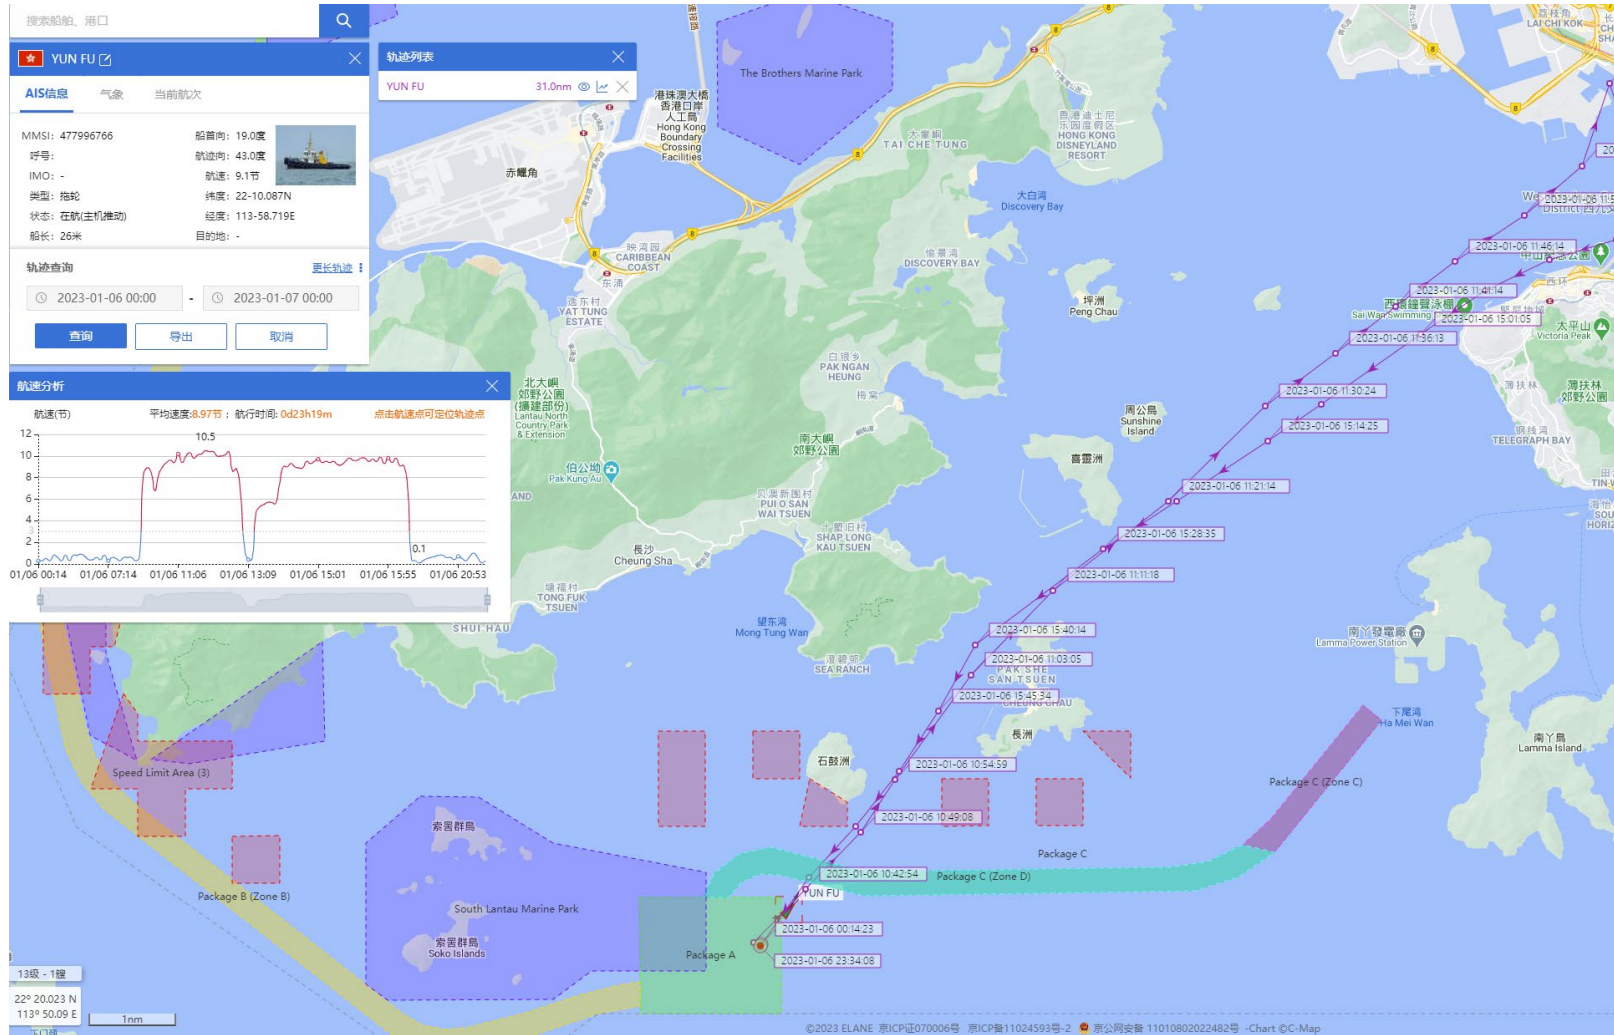

02-01-2023

Yun Fu (Tug Boat) Historical Data Records (1-14 Jan 2023)

03-01-2023

Yun Fu (Tug Boat) Historical Data Records (1-14 Jan 2023)

04-01-2023

Yun Fu (Tug Boat) Historical Data Records (1-14 Jan 2023)

05-01-2023

Yun Fu (Tug Boat) Historical Data Records (1-14 Jan 2023)

06-01-2023

Yun Fu (Tug Boat) Historical Data Records (1-14 Jan 2023)

07-01-2023

Yun Fu (Tug Boat) Historical Data Records (1-14 Jan 2023)