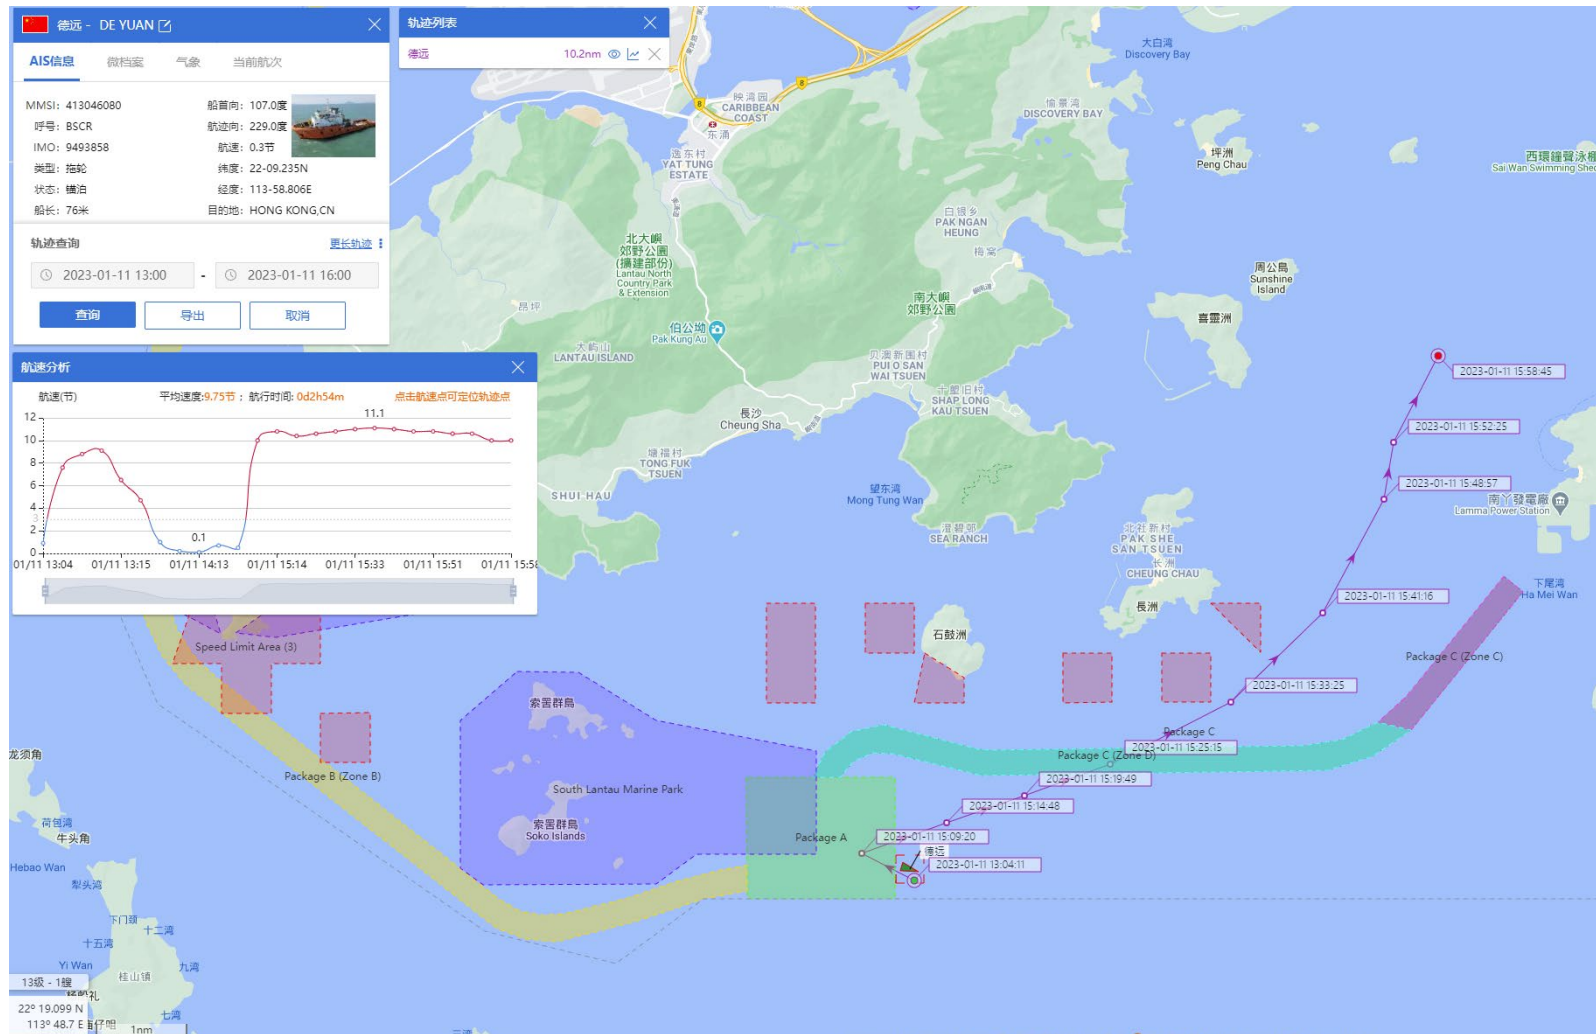

02-01-2023

DE YUAN (Special Purpose Vessel) Historical Data Records (01-14 Jan 2023)

03-01-2023

DE YUAN (Special Purpose Vessel) Historical Data Records (01-14 Jan 2023)

04-01-2023

DE YUAN (Special Purpose Vessel) Historical Data Records (01-14 Jan 2023)

07-01-2023

DE YUAN (Special Purpose Vessel) Historical Data Records (01-14 Jan 2023)

09-01-2023

DE YUAN (Special Purpose Vessel) Historical Data Records (01-14 Jan 2023)

11-01-2023

DE YUAN (Special Purpose Vessel) Historical Data Records (01-14 Jan 2023)

13-01-2023

DE YUAN (Special Purpose Vessel) Historical Data Records (01-14 Jan 2023)

14-01-2023

DE YUAN (Special Purpose Vessel) Historical Data Records (15-21 Jan 2023)

15-01-2023

DE YUAN (Special Purpose Vessel) Historical Data Records (15-21 Jan 2023)