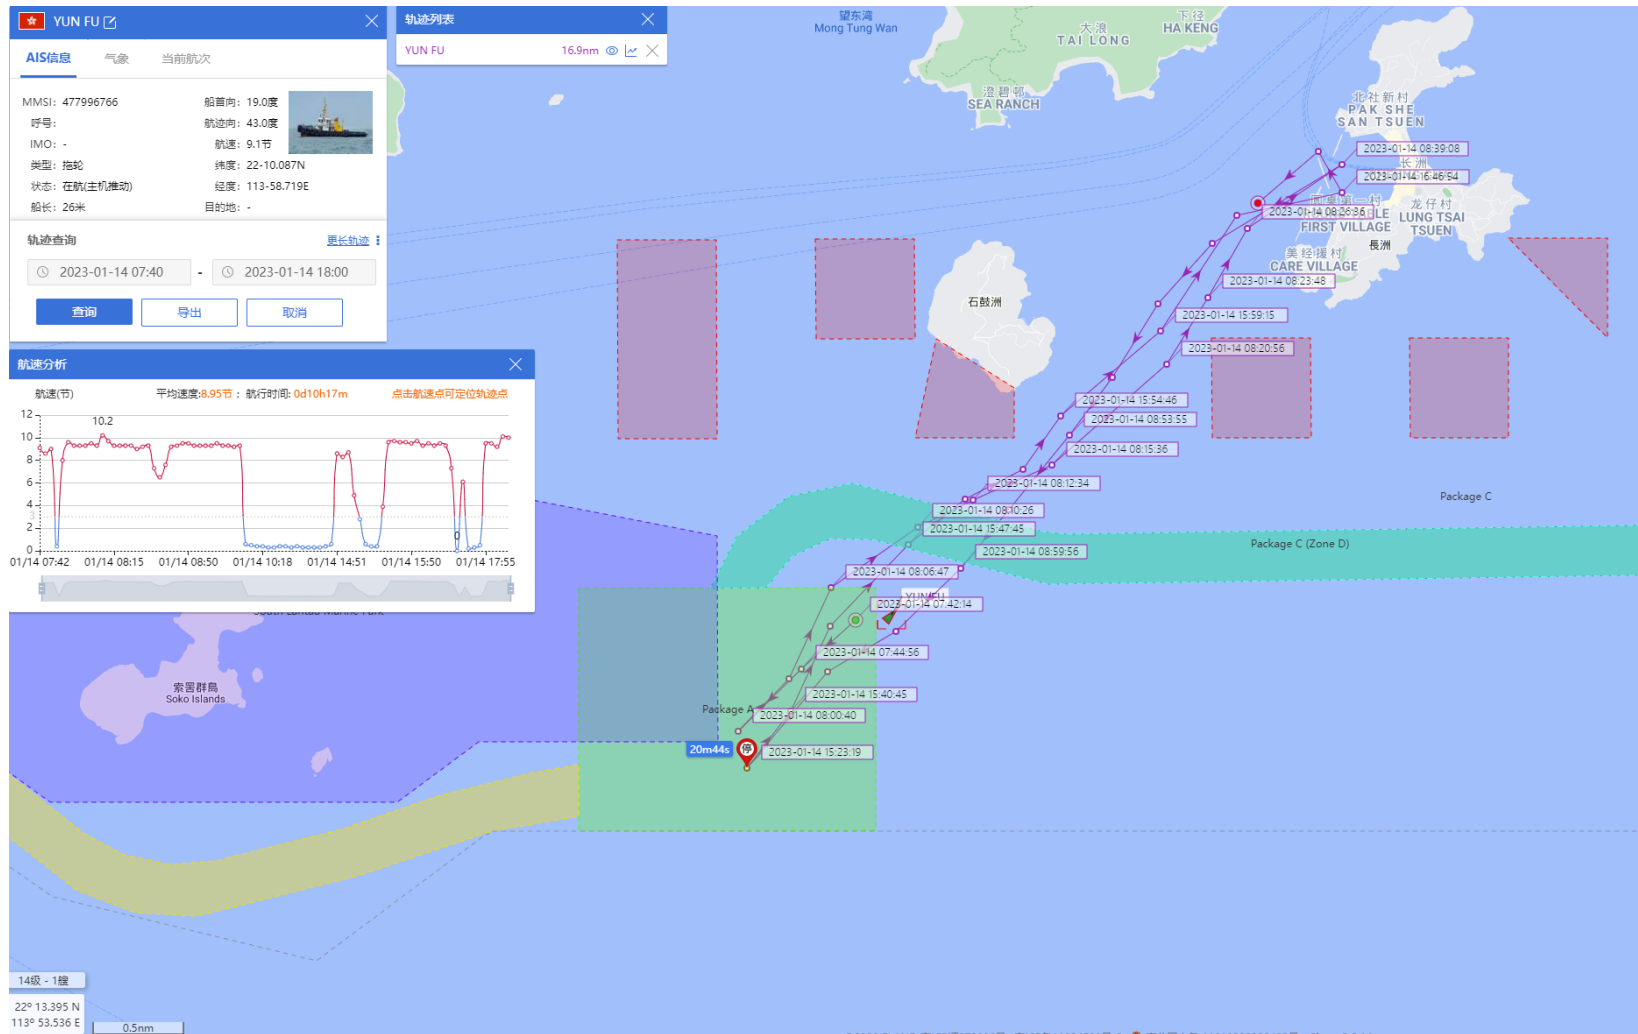

08-01-2023

Yun Fu (Tug Boat) Historical Data Records (1-14 Jan 2023)

09-01-2023

Yun Fu (Tug Boat) Historical Data Records (1-14 Jan 2023)

10-01-2023

Yun Fu (Tug Boat) Historical Data Records (1-14 Jan 2023)

11-01-2023

Yun Fu (Tug Boat) Historical Data Records (1-14 Jan 2023)

12-01-2023

Yun Fu (Tug Boat) Historical Data Records (1-14 Jan 2023)

13-01-2023

Yun Fu (Tug Boat) Historical Data Records (1-14 Jan 2023)

14-01-2023

Yun Fu (Tug Boat) Historical Data Records (15-21 Jan 2023)

16-01-2023

Yun Fu (Tug Boat) Historical Data Records (15-21 Jan 2023)

17-01-2023

Yun Fu (Tug Boat) Historical Data Records (15-21 Jan 2023)