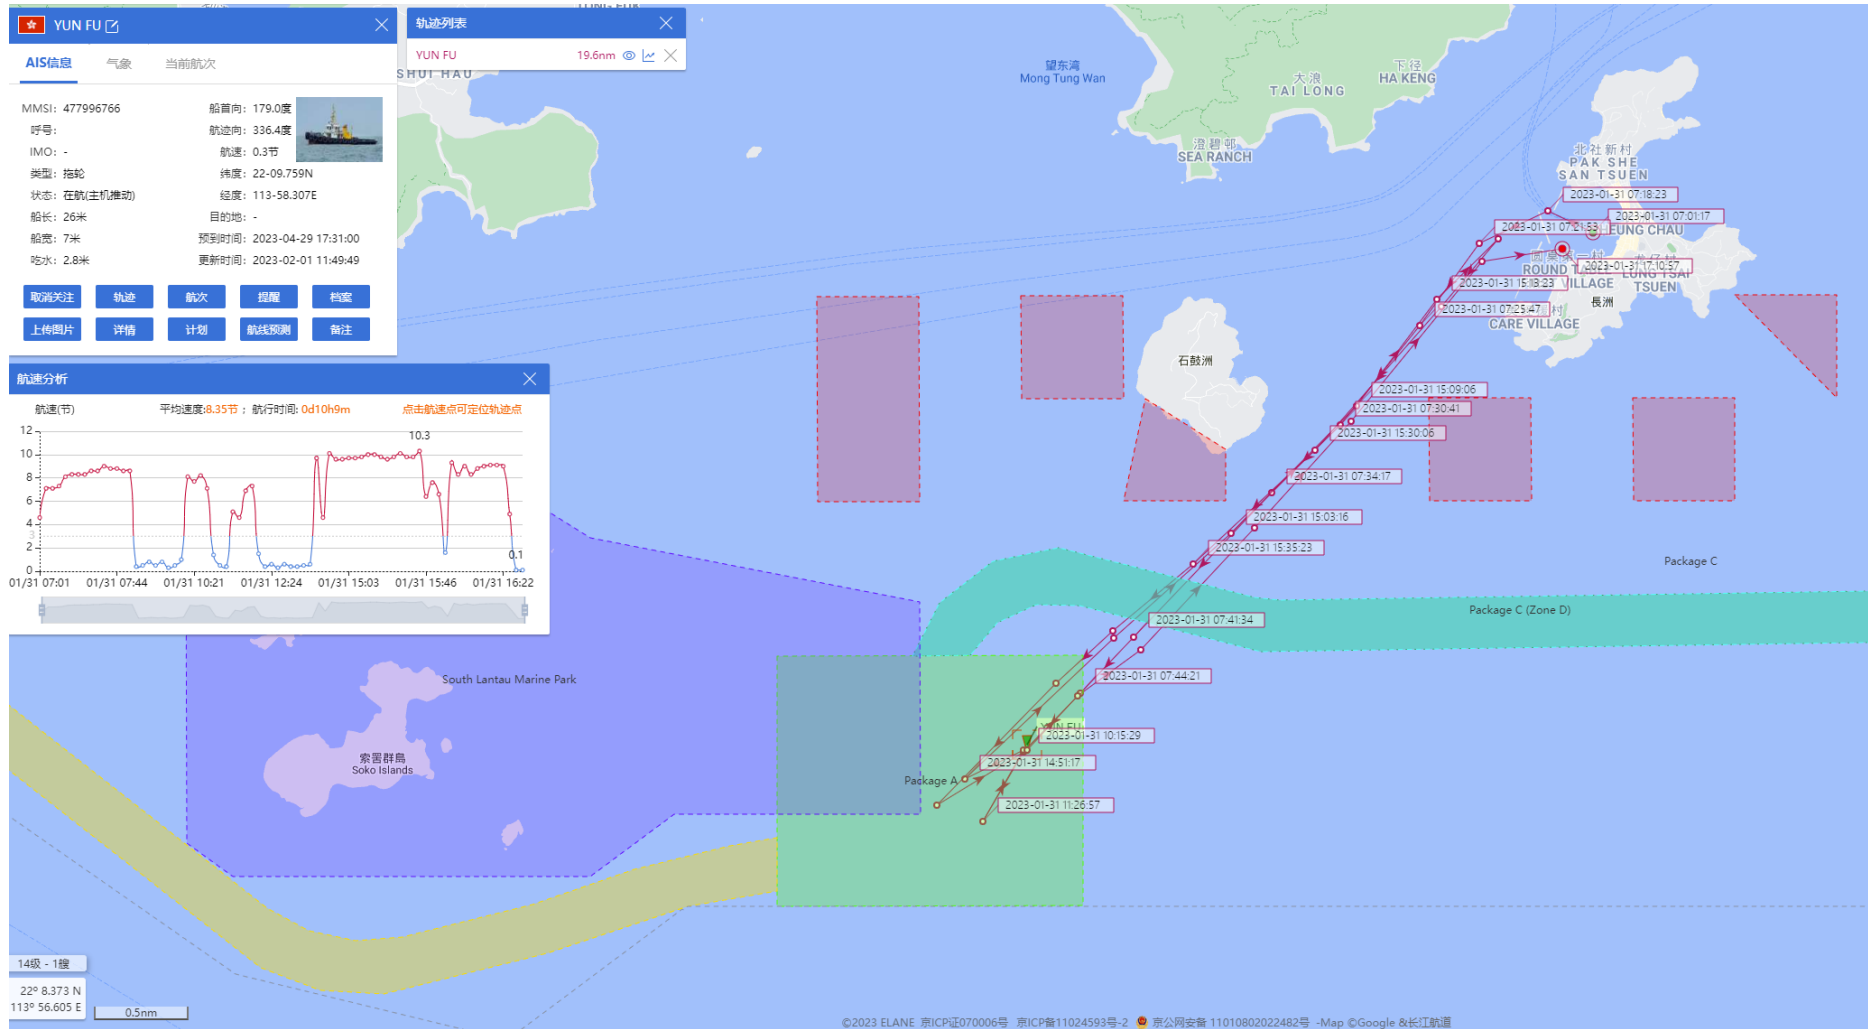

23-01-2023

Yun Fu (Tug Boat) Historical Data Records (22-31 Jan 2023)

26-01-2023

Yun Fu (Tug Boat) Historical Data Records (22-31 Jan 2023)

28-01-2023

Yun Fu (Tug Boat)

Historical Data Records (22-31 Jan 2023)

29-01-2023

Yun Fu (Tug Boat) Historical Data Records (22-31 Jan 2023)

30-01-2023

Yun Fu (Tug Boat) Historical Data Records (22-31 Jan 2023)

31-01-2023

QUN LI (Special Purpose Vessel) Historical Data Records (1-14 Jan 2023)

01-01-2023

QUN LI (Special Purpose Vessel) Historical Data Records (1-14 Jan 2023)

02-01-2023

QUN LI (Special Purpose Vessel) Historical Data Records (1-14 Jan 2023)

03-01-2023

QUN LI (Special Purpose Vessel) Historical Data Records (1-14 Jan 2023)