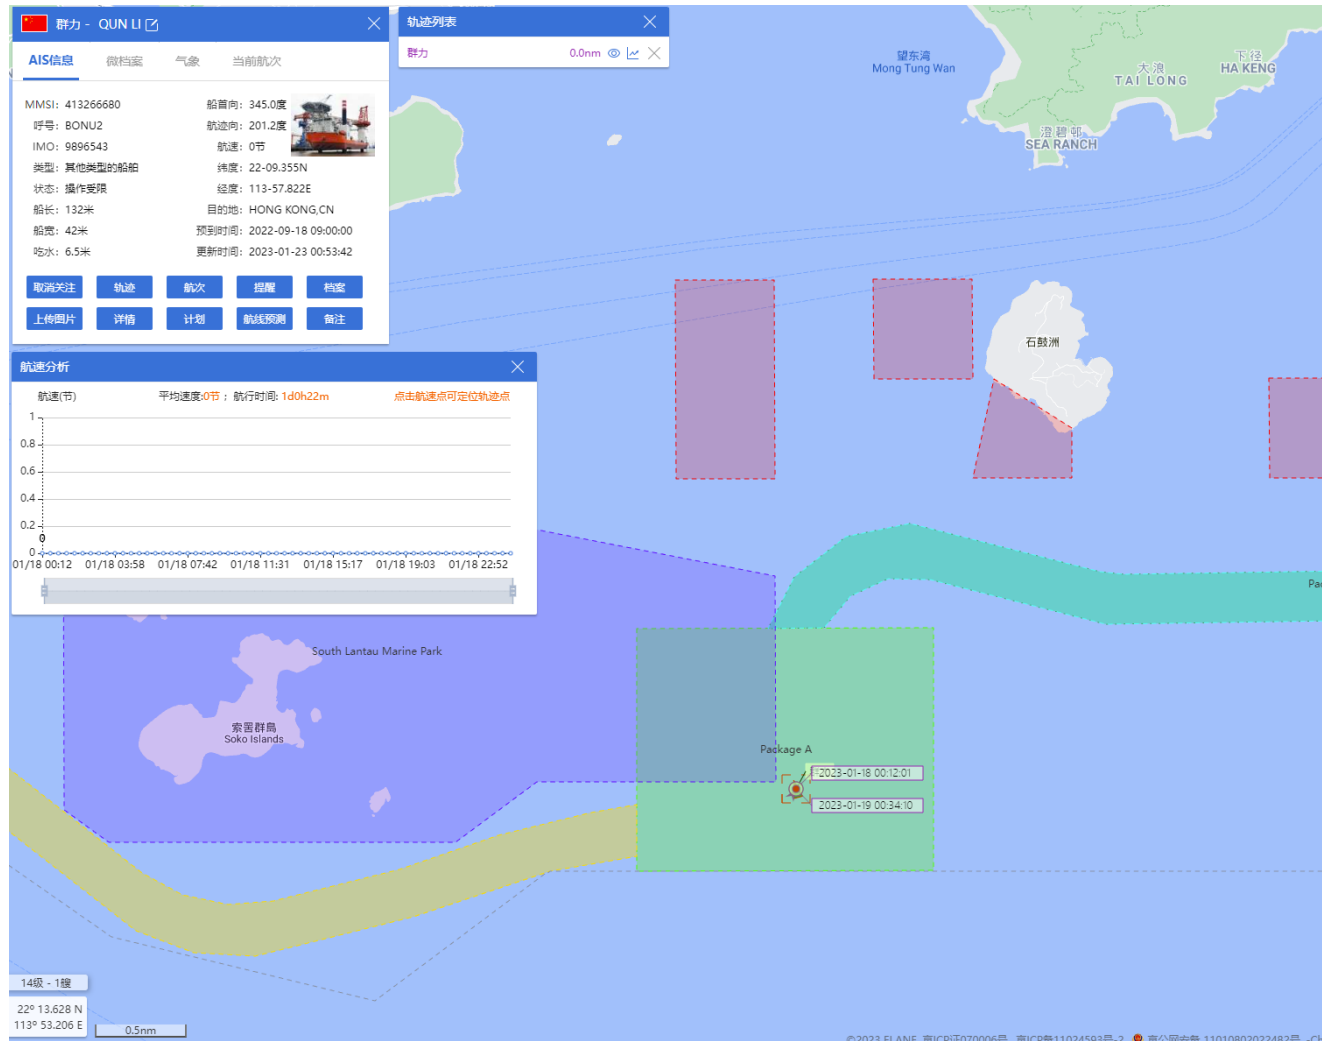

13-01-2023

QUN LI (Special Purpose Vessel) Historical Data Records (1-14 Jan 2023)

14-01-2023

QUN LI (Special Purpose Vessel) Historical Data Records (15-21 Jan 2023)

15-01-2023

QUN LI (Special Purpose Vessel) Historical Data Records (15-21 Jan 2023)

16-01-2023

QUN LI (Special Purpose Vessel) Historical Data Records (15-21 Jan 2023)

17-01-2023

QUN LI (Special Purpose Vessel) Historical Data Records (15-21 Jan 2023)

18-01-2023

QUN LI (Special Purpose Vessel) Historical Data Records (15-21 Jan 2023)

19-01-2023

QUN LI (Special Purpose Vessel) Historical Data Records (15-21 Jan 2023)

20-01-2023

QUN LI (Special Purpose Vessel) Historical Data Records (15-21 Jan 2023)

21-01-2023

QUN LI (Special Purpose Vessel) Historical Data Records (22-31 Jan 2023)