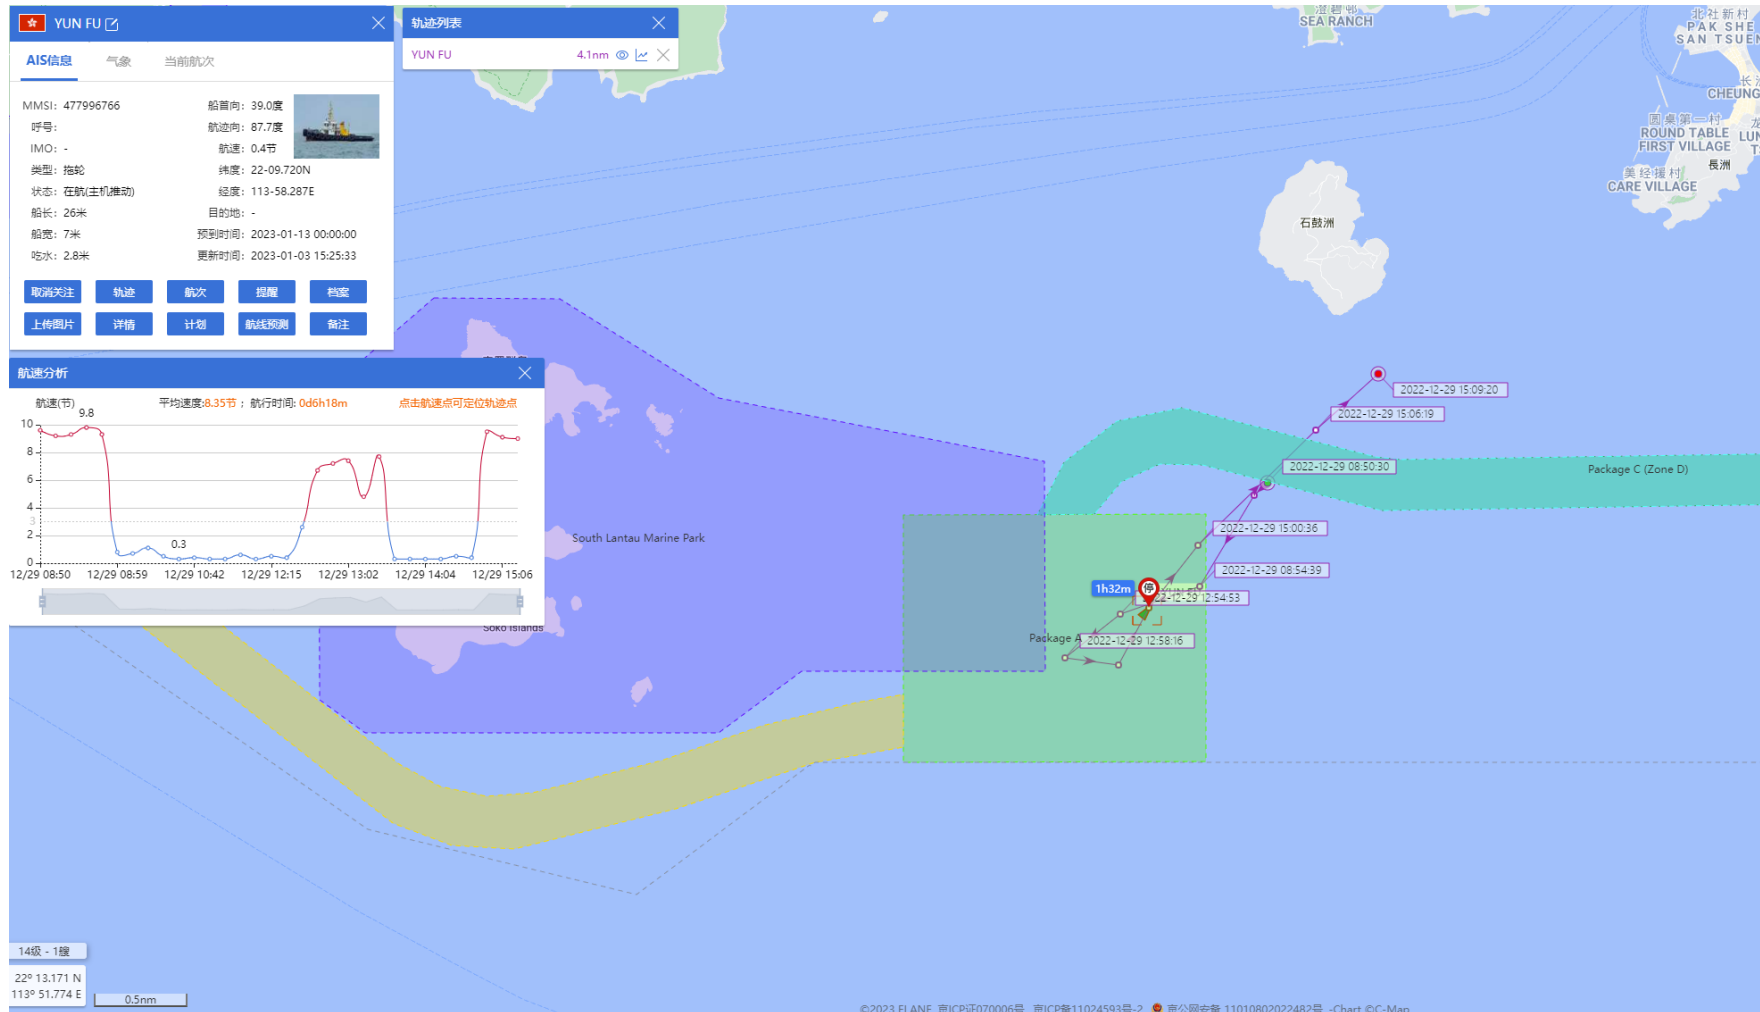

24-12-2022

Yun Fu (Tug Boat) Historical Data Records (25-31 Dec 2022)

25-12-2022

Yun Fu (Tug Boat) Historical Data Records (25-31 Dec 2022)

26-12-2022

Yun Fu (Tug Boat) Historical Data Records (25-31 Dec 2022)

27-12-2022

Yun Fu (Tug Boat) Historical Data Records (25-31 Dec 2022)

28-12-2022

Yun Fu (Tug Boat) Historical Data Records (25-31 Dec 2022)

29-12-2022

Yun Fu (Tug Boat) Historical Data Records (25-31 Dec 2022)

30-12-2022

Yun Fu (Tug Boat) Historical Data Records (25-31 Dec 2022)

31-12-2022

TB 18 (Tug Boat)

Historical Data Records (1-10 Dec 2022)

02-12-2022

TB 18 (Tug Boat)

Historical Data Records (1-10 Dec 2022)

03-12-2022

TB 18 (Tug Boat)

Historical Data Records (1-10 Dec 2022)

04-12-2022

TB 18 (Tug Boat)

Historical Data Records (1-10 Dec 2022)

05-12-2022

TB 18 (Tug Boat) Historical Data Records (1-10 Dec 2022)