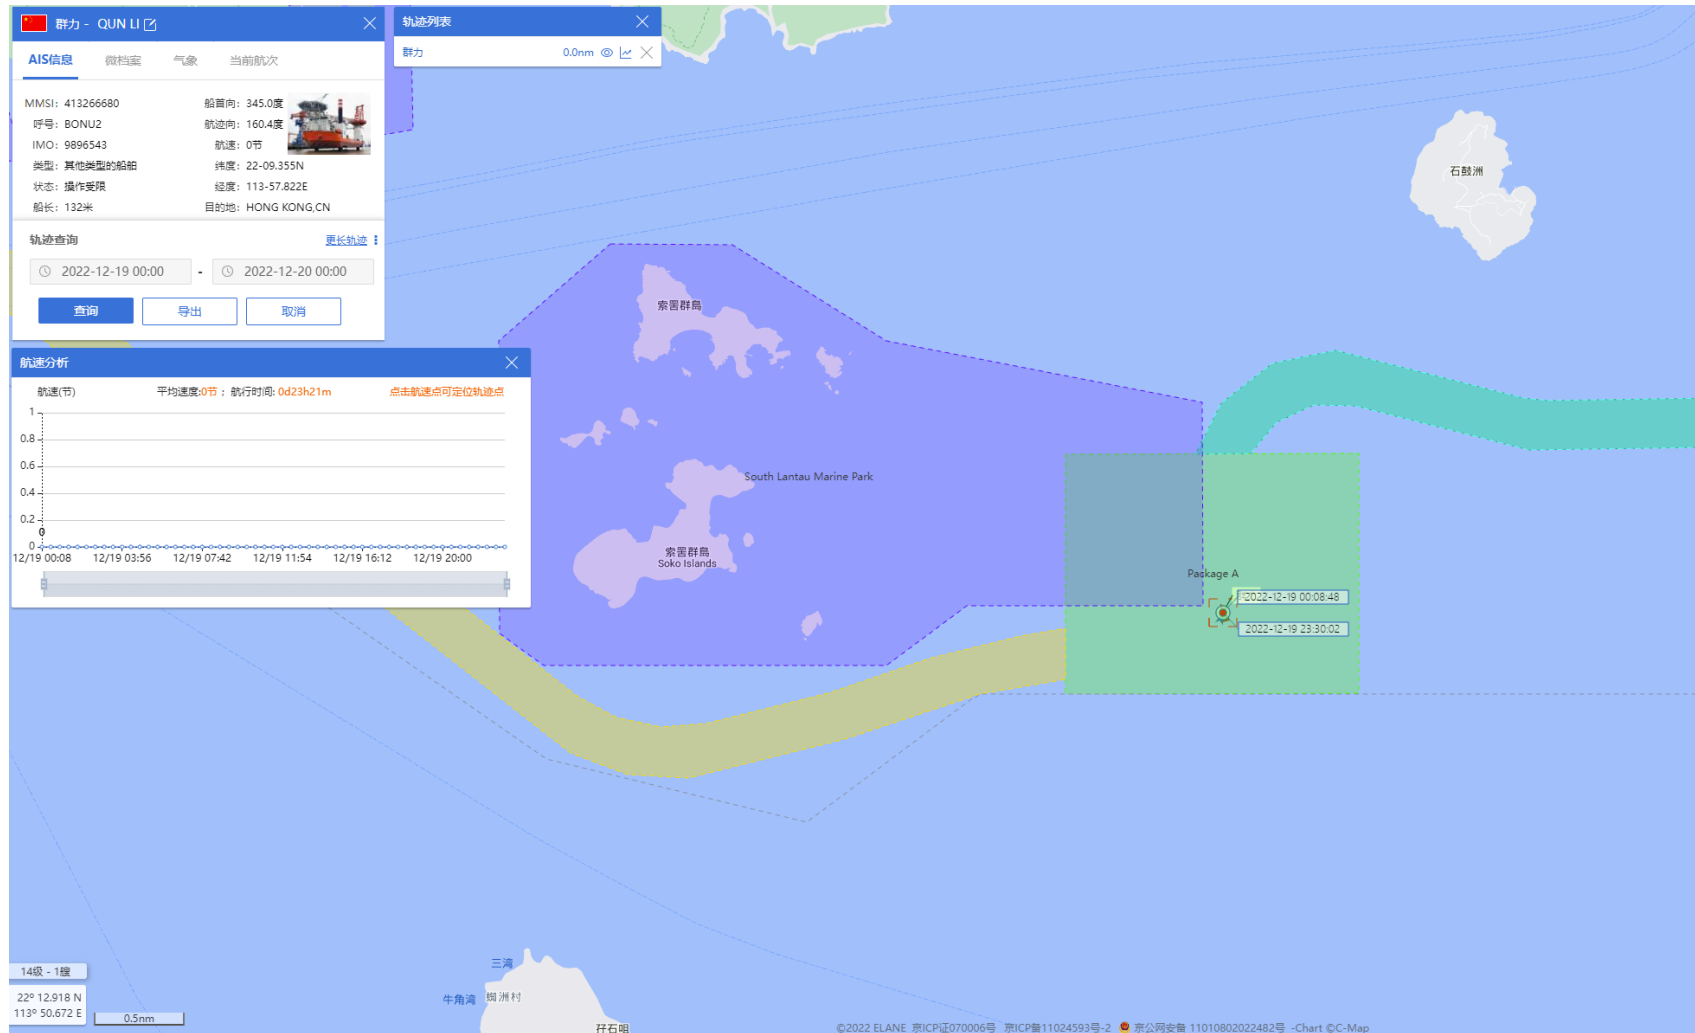

12-12-2022

QUN LI (Special Purpose Vessel) Historical Data Records (11-17 Dec 2022)

13-12-2022

QUN LI (Special Purpose Vessel) Historical Data Records (11-17 Dec 2022)

14-12-2022

QUN LI (Special Purpose Vessel) Historical Data Records (11-17 Dec 2022)

15-12-2022

QUN LI (Special Purpose Vessel) Historical Data Records (11-17 Dec 2022)

16-12-2022

QUN LI (Special Purpose Vessel) Historical Data Records (11-17 Dec 2022)

17-12-2022

QUN LI (Special Purpose Vessel) Historical Data Records (18-24 Dec 2022)

18-12-2022

QUN LI (Special Purpose Vessel) Historical Data Records (18-24 Dec 2022)

19-12-2022

QUN LI (Special Purpose Vessel) Historical Data Records (18-24 Dec 2022)

20-12-2022

QUN LI (Special Purpose Vessel) Historical Data Records (18-24 Dec 2022)