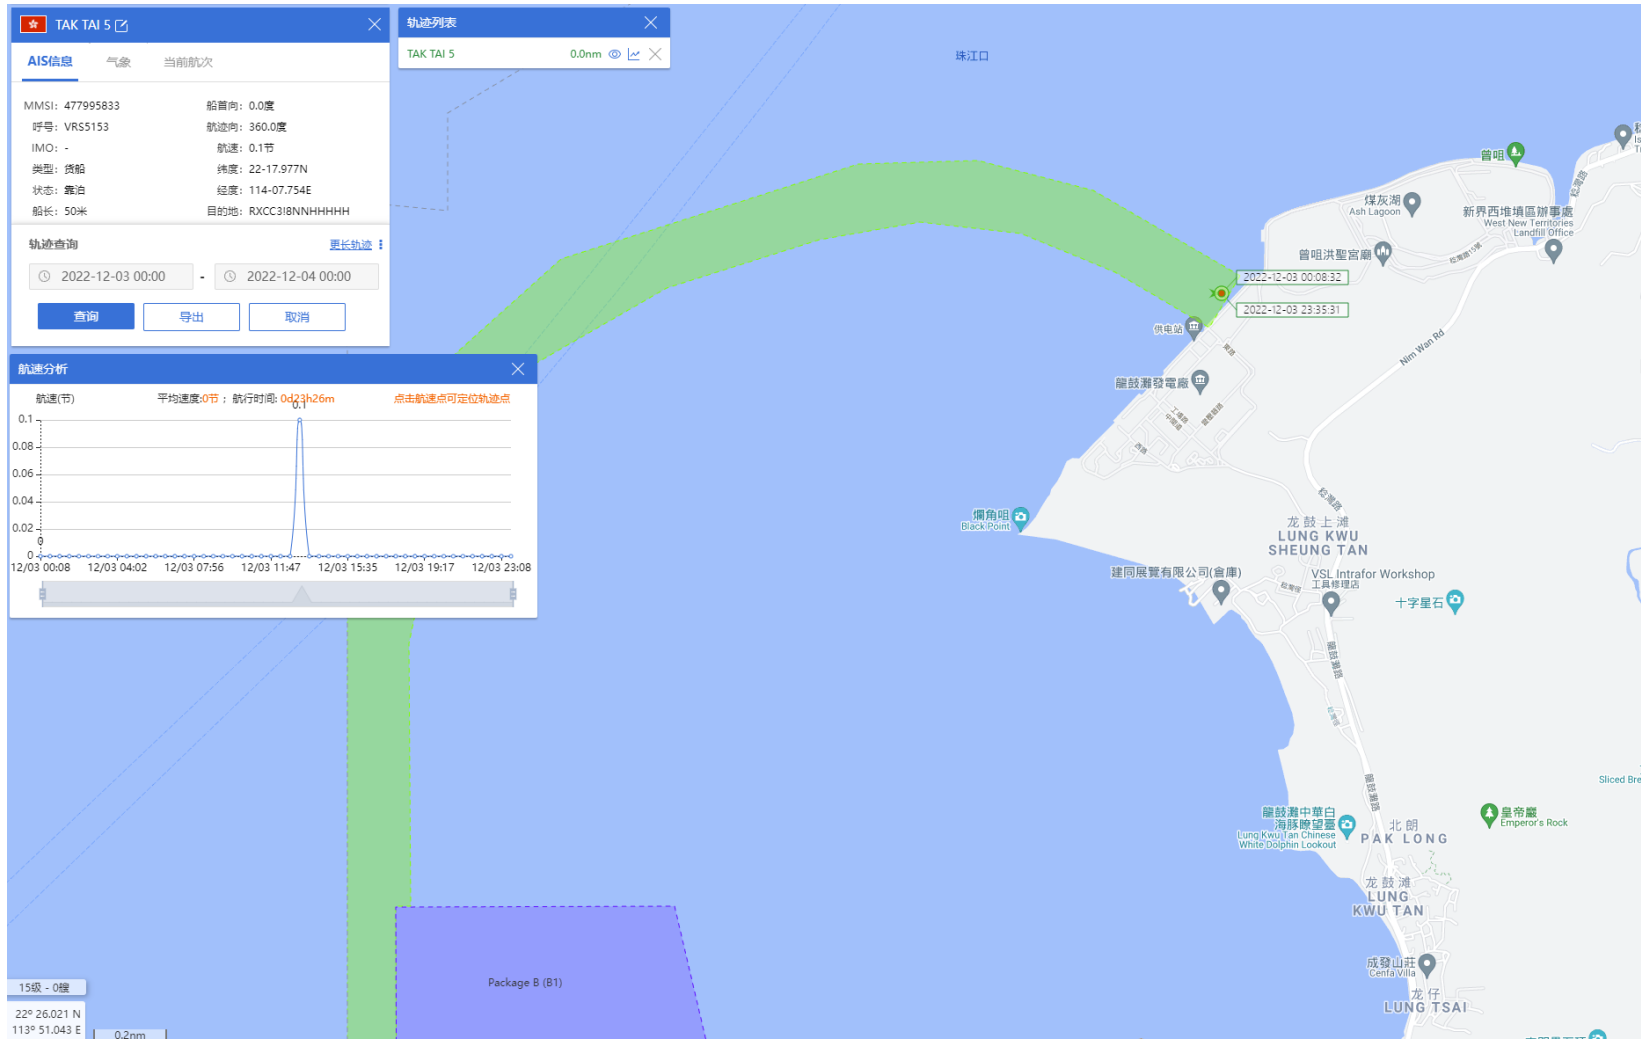

TaK Tai 5 (Dumb Lighter)

Historical Data Records (1-10 Dec 2022)

03-12-2022