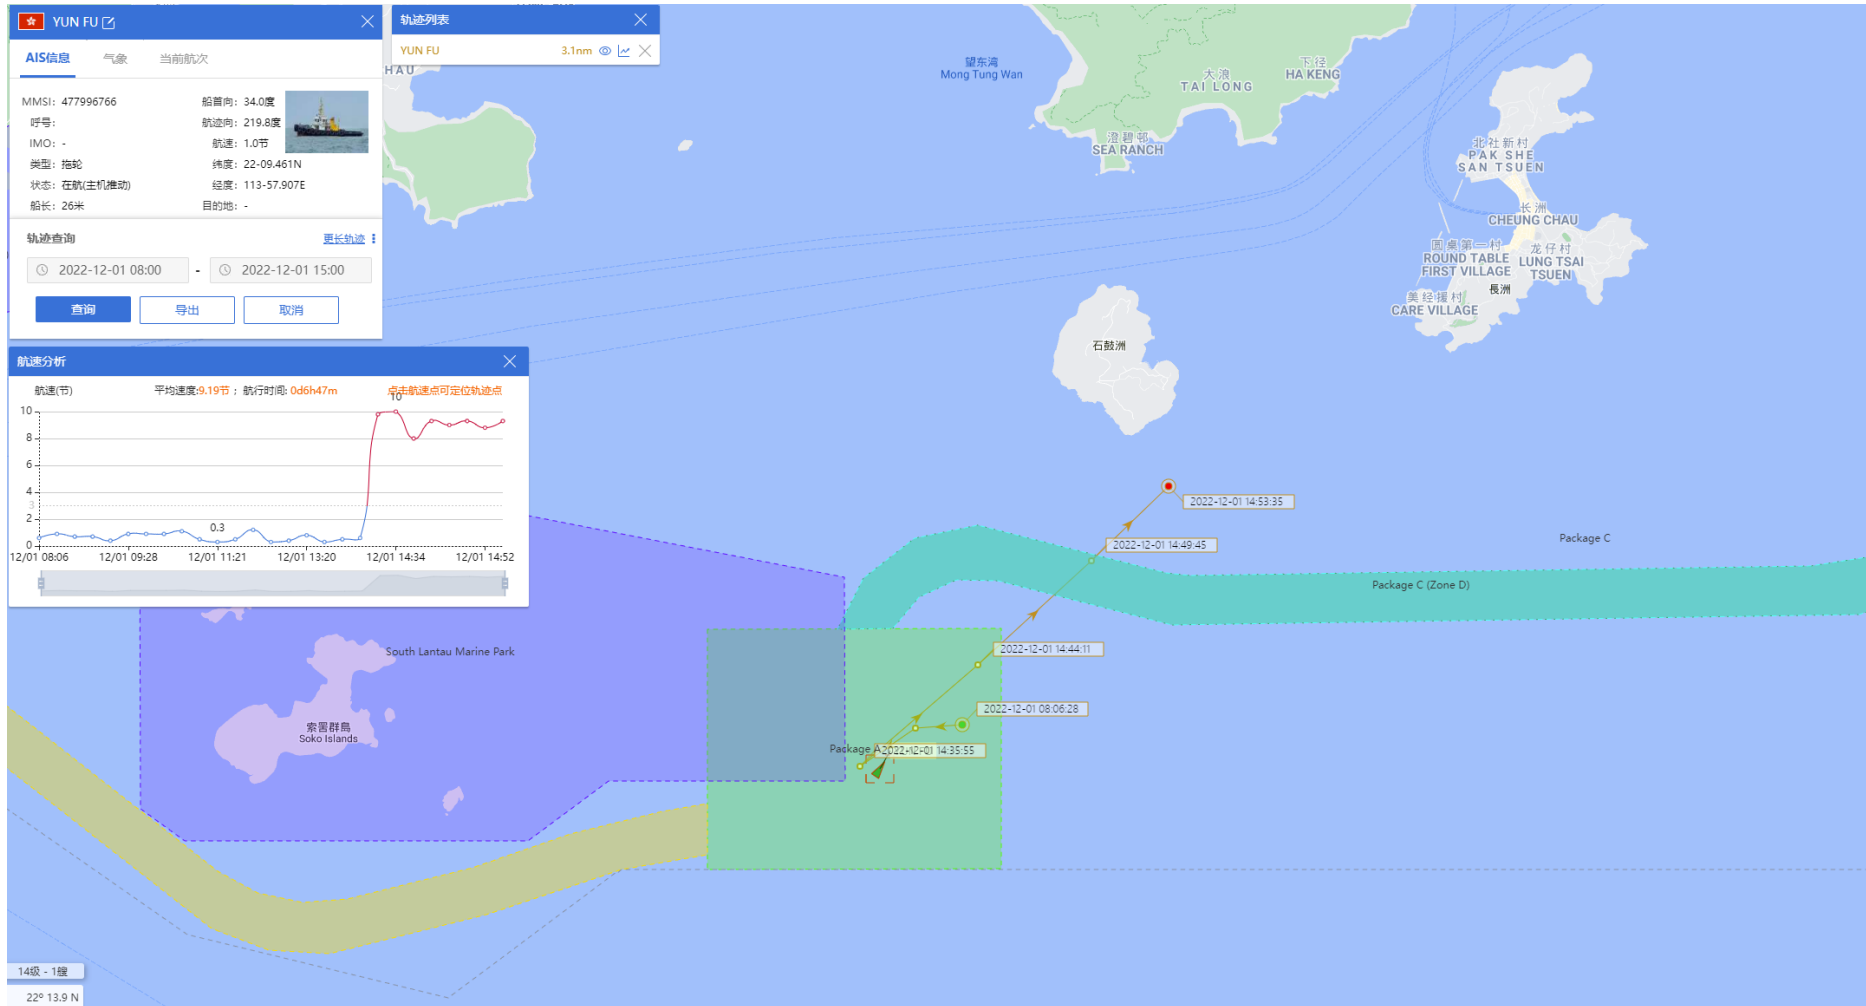

10-12-2022

DE YUAN (Special Purpose Vessel) Historical Data Records (11-17 Dec 2022)

13-12-2022

DE YUAN (Special Purpose Vessel) Historical Data Records (18-24 Dec 2022)

23-12-2022

DE YUAN (Special Purpose Vessel) Historical Data Records (25-31Dec 2022)

27-12-2022

DE YUAN (Special Purpose Vessel) Historical Data Records (25-31Dec 2022)

28-12-2022

Yun Fu (Tug Boat) Historical Data Records (1-10 Dec 2022)

01-12-2022

Yun Fu (Tug Boat) Historical Data Records (1-10 Dec 2022)

02-12-2022

Yun Fu (Tug Boat) Historical Data Records (1-10 Dec 2022)

03-12-2022

Yun Fu (Tug Boat) Historical Data Records (1-10 Dec 2022)

04-12-2022

Yun Fu (Tug Boat) Historical Data Records (1-10 Dec 2022)