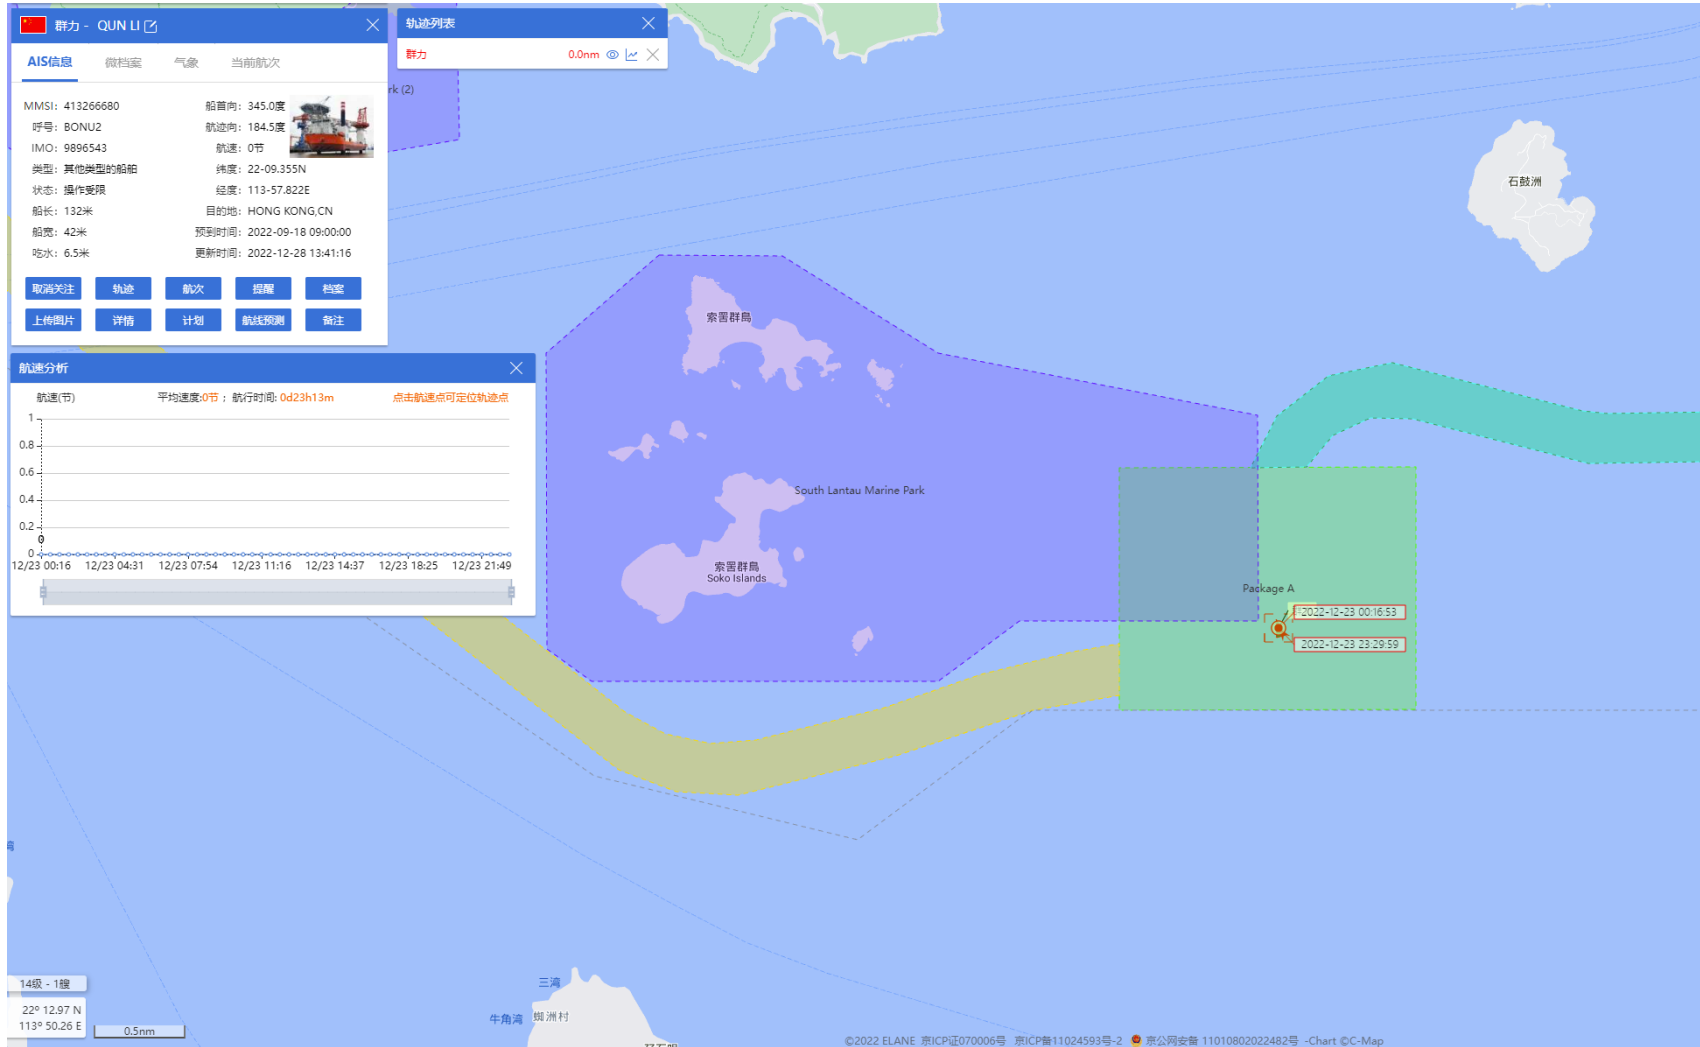

18-12-2022

QUN LI (Special Purpose Vessel) Historical Data Records (18-24 Dec 2022)

19-12-2022

QUN LI (Special Purpose Vessel) Historical Data Records (18-24 Dec 2022)

20-12-2022

QUN LI (Special Purpose Vessel) Historical Data Records (18-24 Dec 2022)

21-12-2022

QUN LI (Special Purpose Vessel) Historical Data Records (18-24 Dec 2022)

22-12-2022

QUN LI (Special Purpose Vessel) Historical Data Records (18-24 Dec 2022)

23-12-2022

QUN LI (Special Purpose Vessel) Historical Data Records (18-24 Dec 2022)

24-12-2022

QUN LI (Special Purpose Vessel) Historical Data Records (25-31 Dec 2022)

25-12-2022

QUN LI (Special Purpose Vessel) Historical Data Records (25-31 Dec 2022)

26-12-2022

QUN LI (Special Purpose Vessel) Historical Data Records (25-31 Dec 2022)