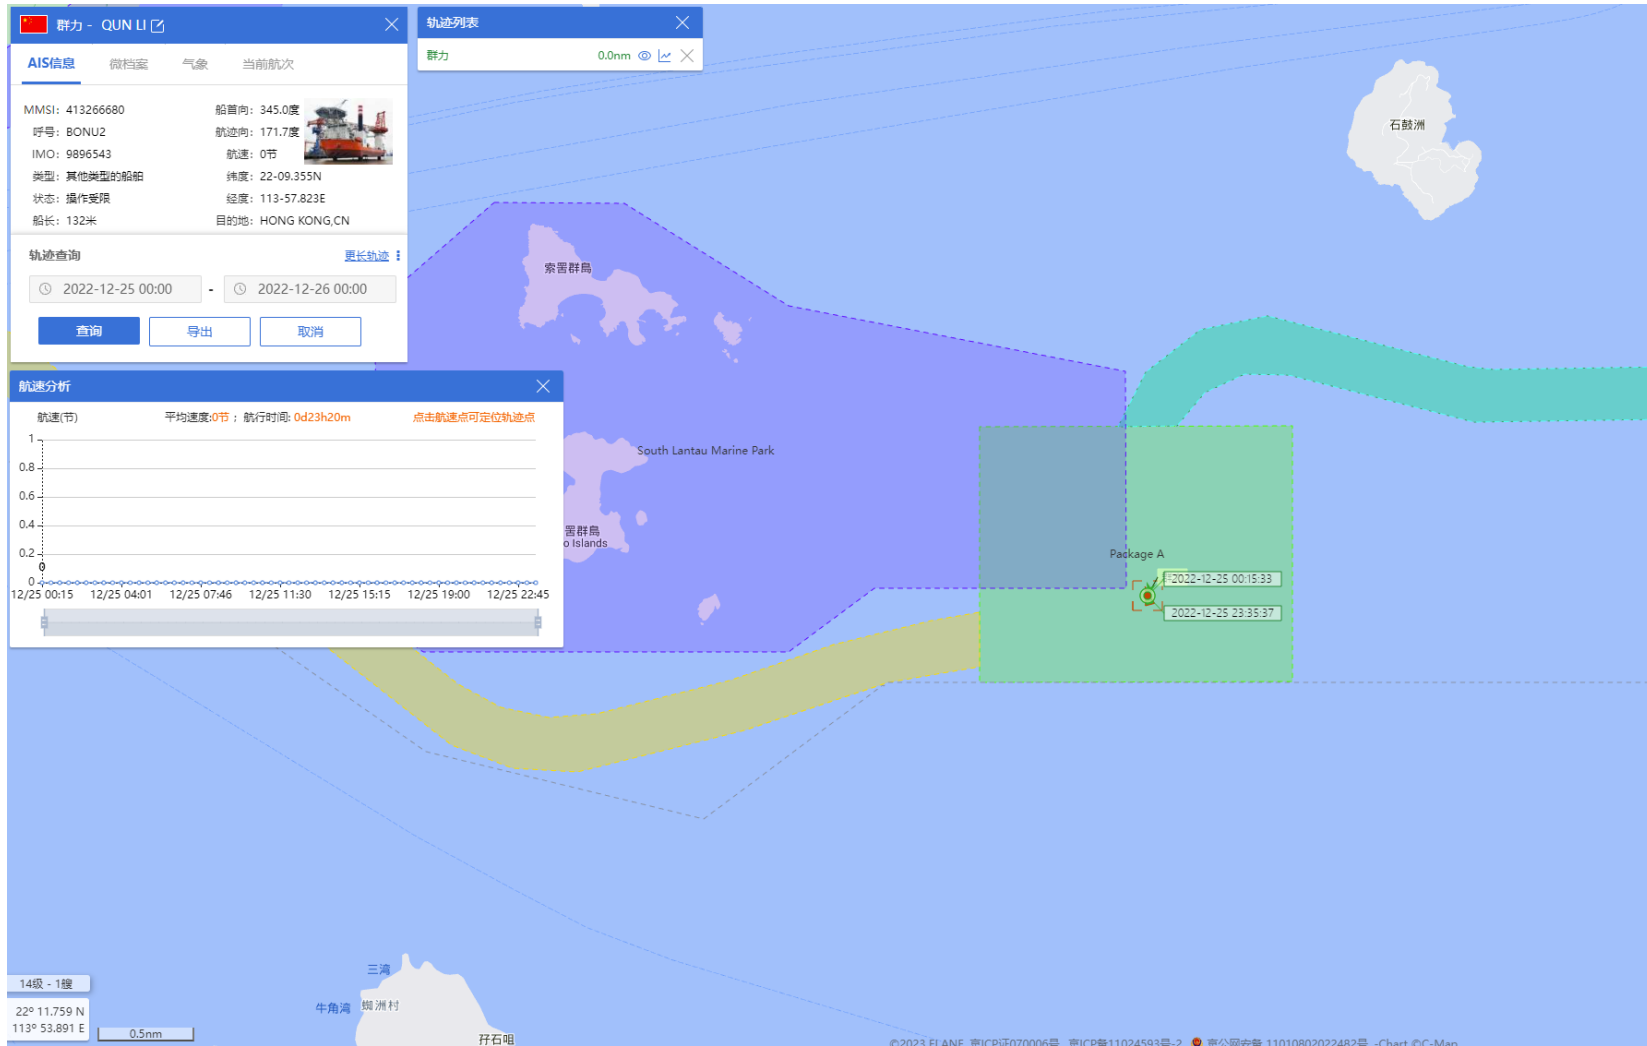

18-12-2022

QUN LI (Special Purpose Vessel) Historical Data Records (18-24 Dec 2022)

19-12-2022

QUN LI (Special Purpose Vessel) Historical Data Records (18-24 Dec 2022)

20-12-2022

QUN LI (Special Purpose Vessel) Historical Data Records (18-24 Dec 2022)

21-12-2022

QUN LI (Special Purpose Vessel) Historical Data Records (18-24 Dec 2022)

22-12-2022

QUN LI (Special Purpose Vessel) Historical Data Records (18-24 Dec 2022)

23-12-2022

QUN LI (Special Purpose Vessel) Historical Data Records (18-24 Dec 2022)

24-12-2022

QUN LI (Special Purpose Vessel) Historical Data Records (25-31 Dec 2022)

25-12-2022

QUN LI (Special Purpose Vessel) Historical Data Records (25-31 Dec 2022)

26-12-2022

QUN LI (Special Purpose Vessel) Historical Data Records (25-31 Dec 2022)