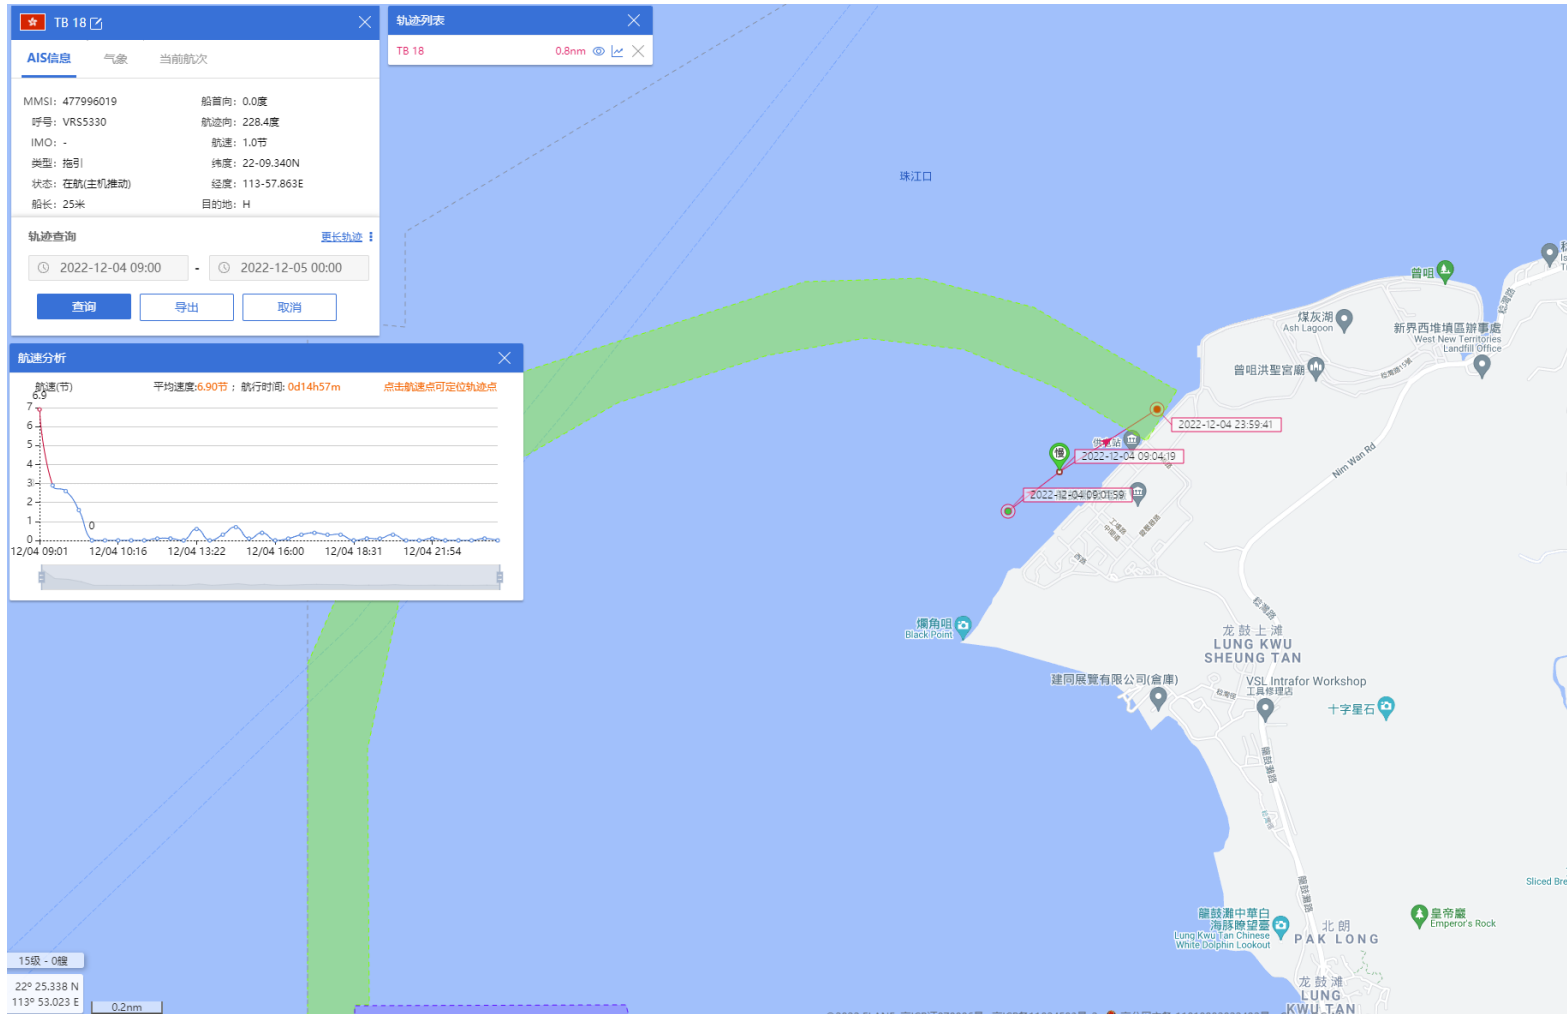

30-12-2022

Yun Fu (Tug Boat) Historical Data Records (25-31 Dec 2022)

31-12-2022

TB 18 (Tug Boat)

Historical Data Records (1-10 Dec 2022)

02-12-2022

TB 18 (Tug Boat)

Historical Data Records (1-10 Dec 2022)

03-12-2022

TB 18 (Tug Boat)

Historical Data Records (1-10 Dec 2022)

04-12-2022

TB 18 (Tug Boat)

Historical Data Records (1-10 Dec 2022)

05-12-2022

TB 18 (Tug Boat) Historical Data Records (1-10 Dec 2022)