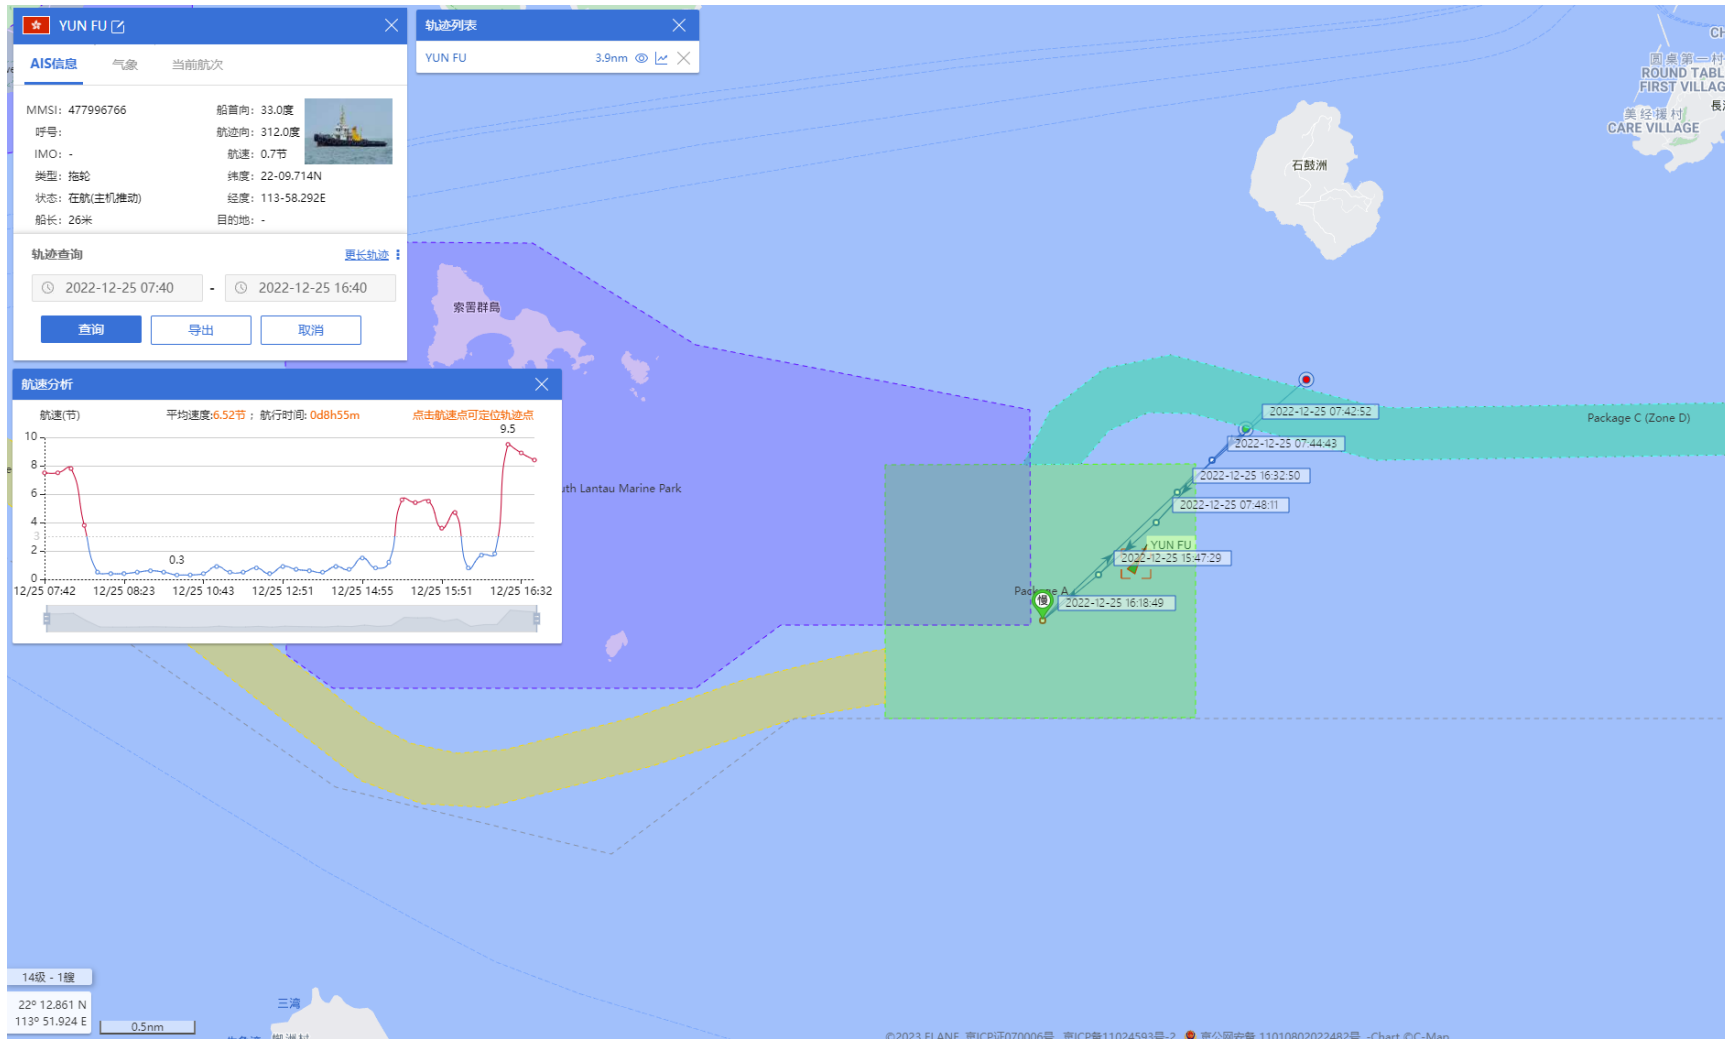

21-12-2022

Yun Fu (Tug Boat) Historical Data Records (18-24 Dec 2022)

22-12-2022

Yun Fu (Tug Boat) Historical Data Records (18-24 Dec 2022)

23-12-2022

Yun Fu (Tug Boat) Historical Data Records (18-24 Dec 2022)

24-12-2022

Yun Fu (Tug Boat) Historical Data Records (25-31 Dec 2022)

25-12-2022

Yun Fu (Tug Boat) Historical Data Records (25-31 Dec 2022)

26-12-2022

Yun Fu (Tug Boat) Historical Data Records (25-31 Dec 2022)