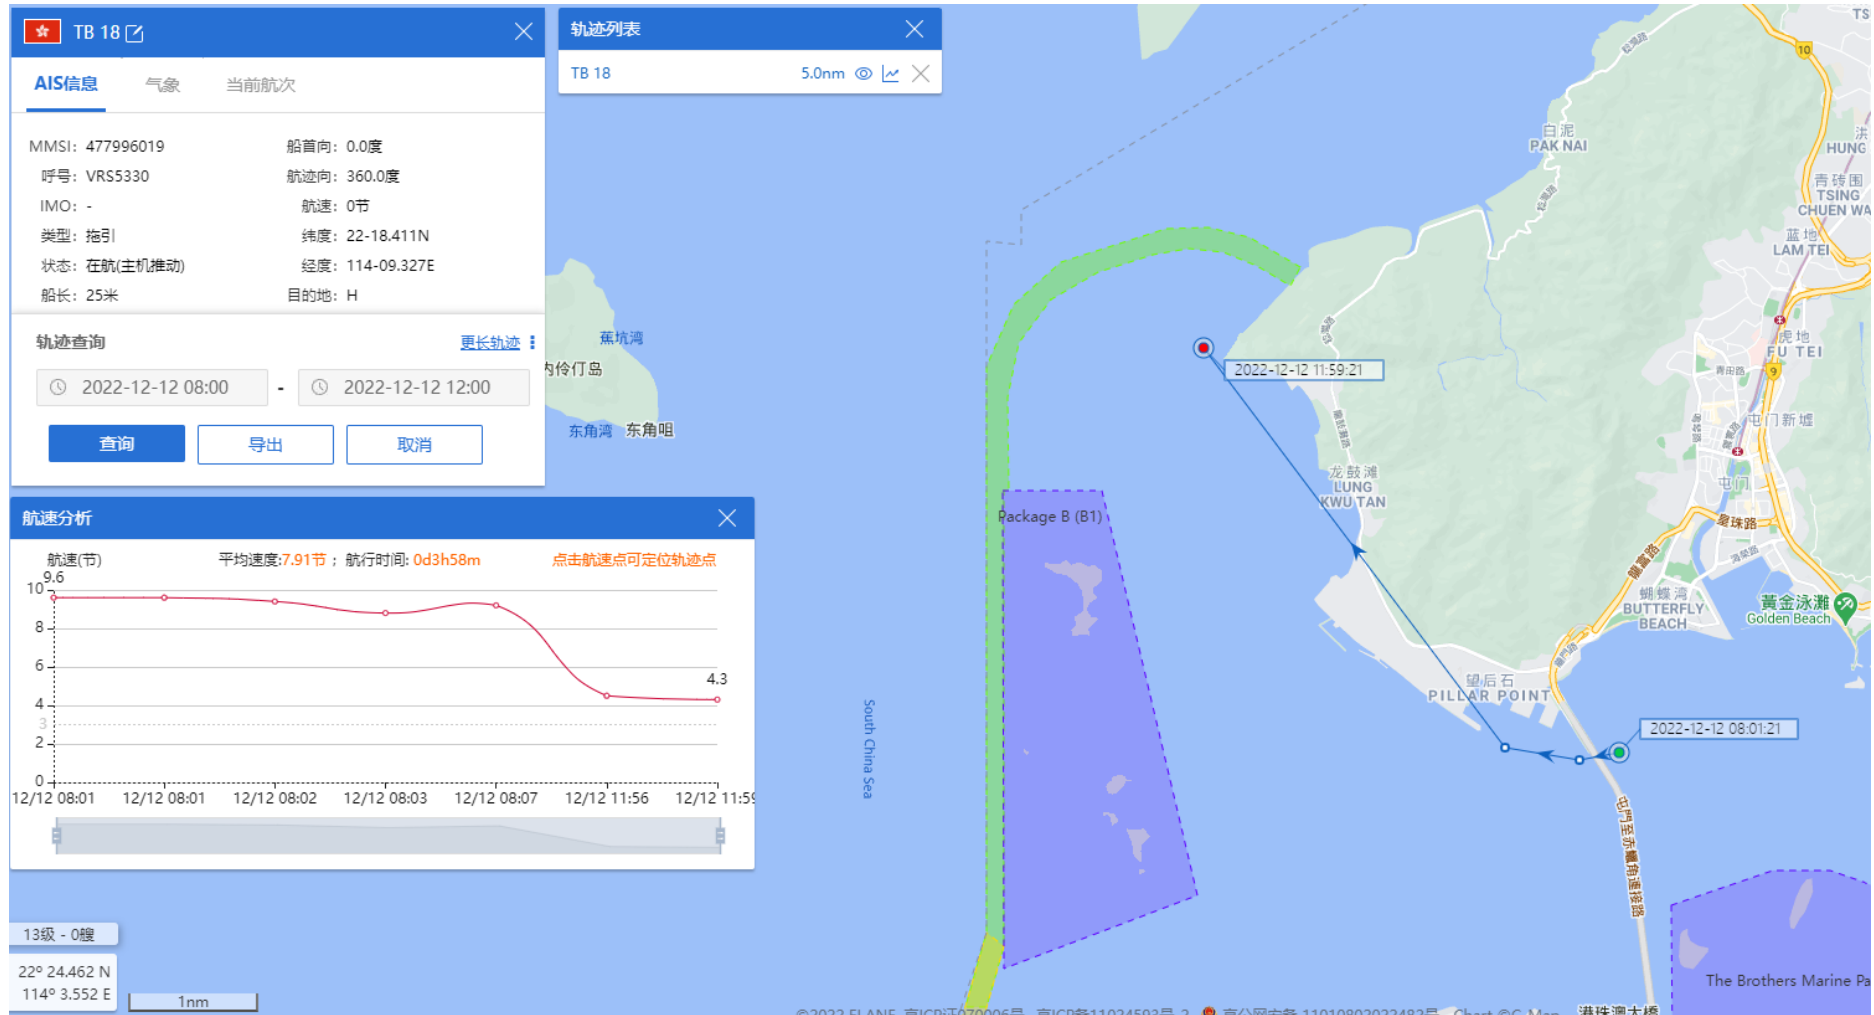

03-12-2022

TB 18 (Tug Boat)

Historical Data Records (1-10 Dec 2022)

04-12-2022

TB 18 (Tug Boat)

Historical Data Records (1-10 Dec 2022)

05-12-2022

TB 18 (Tug Boat) Historical Data Records (1-10 Dec 2022)

06-12-2022

TB 18 (Tug Boat)

Historical Data Records (1-10 Dec 2022)

07-12-2022

TB 18 (Tug Boat) Historical Data Records (1-10 Dec 2022)

08-12-2022

TB 18 (Tug Boat)

Historical Data Records (1-10 Dec 2022)

10-12-2022

TB 18 (Tug Boat)

Historical Data Records (11-17 Dec 2022)

12-12-2022

TaK Tai 5 (Dumb Lighter)

Historical Data Records (1-10 Dec 2022)

02-12-2022

TaK Tai 5 (Dumb Lighter)