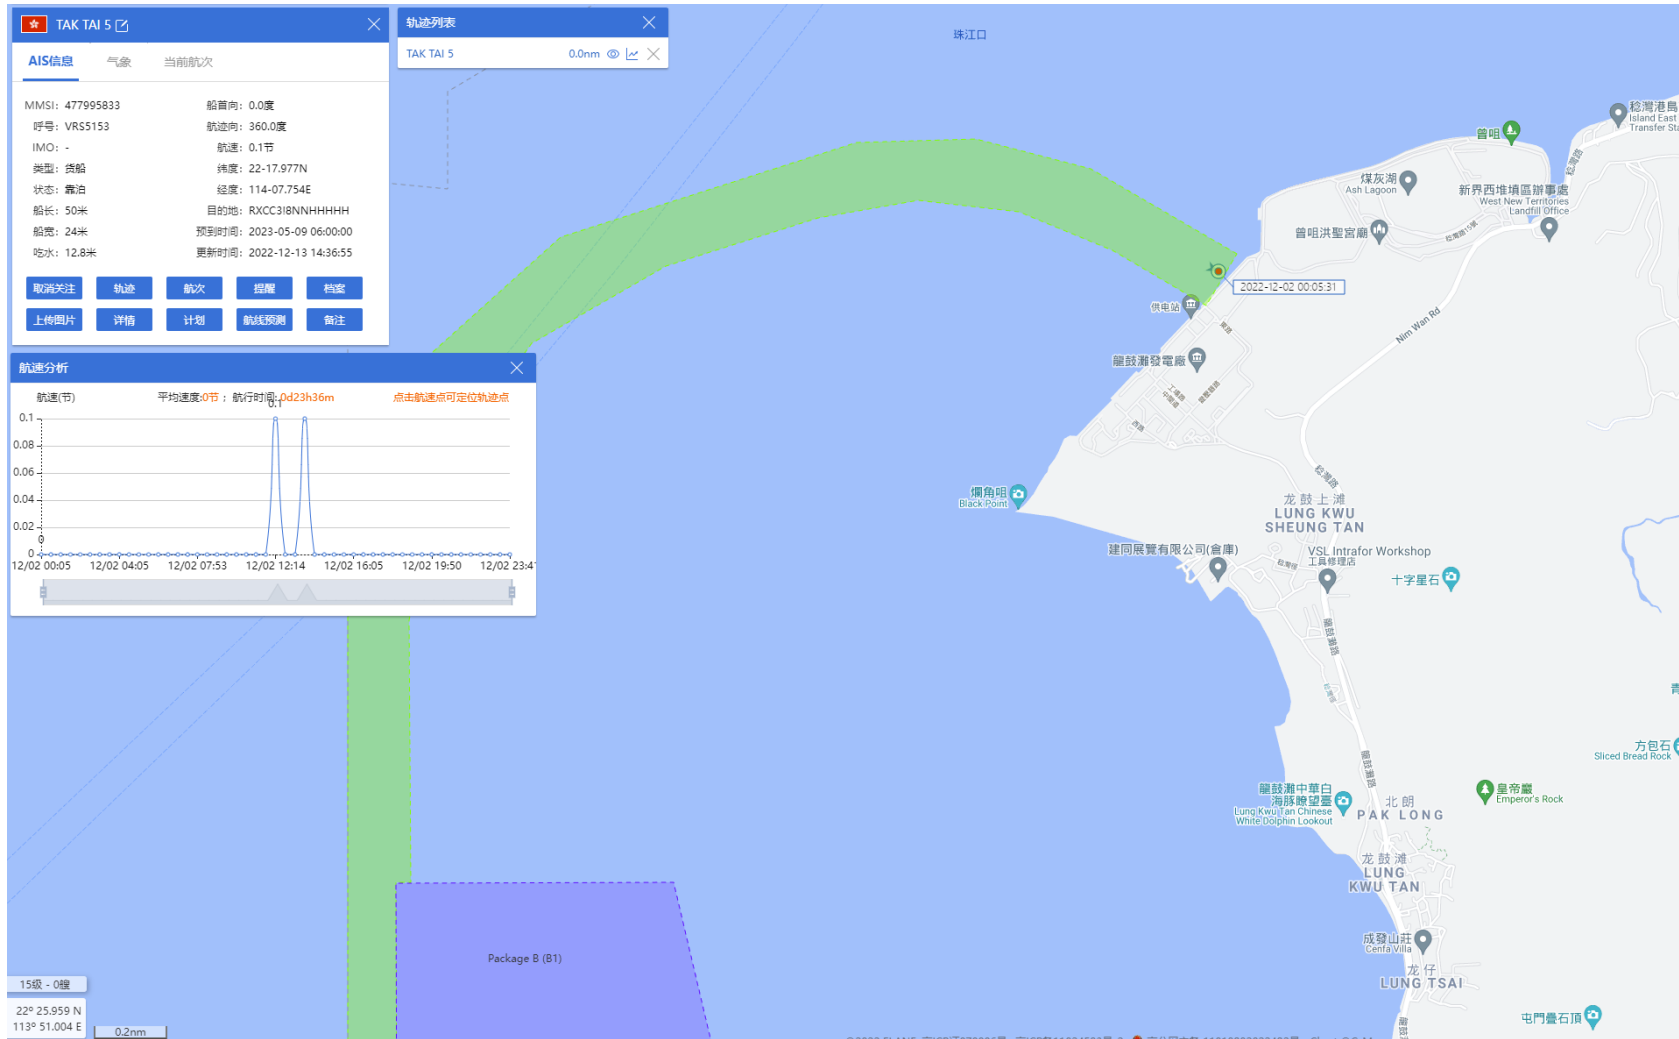

06-12-2022

TB 18 (Tug Boat)

Historical Data Records (1-10 Dec 2022)

07-12-2022

TB 18 (Tug Boat) Historical Data Records (1-10 Dec 2022)

08-12-2022

TB 18 (Tug Boat)

Historical Data Records (1-10 Dec 2022)

10-12-2022

TB 18 (Tug Boat)

Historical Data Records (11-17 Dec 2022)

12-12-2022

TaK Tai 5 (Dumb Lighter)

Historical Data Records (1-10 Dec 2022)

02-12-2022

TaK Tai 5 (Dumb Lighter)