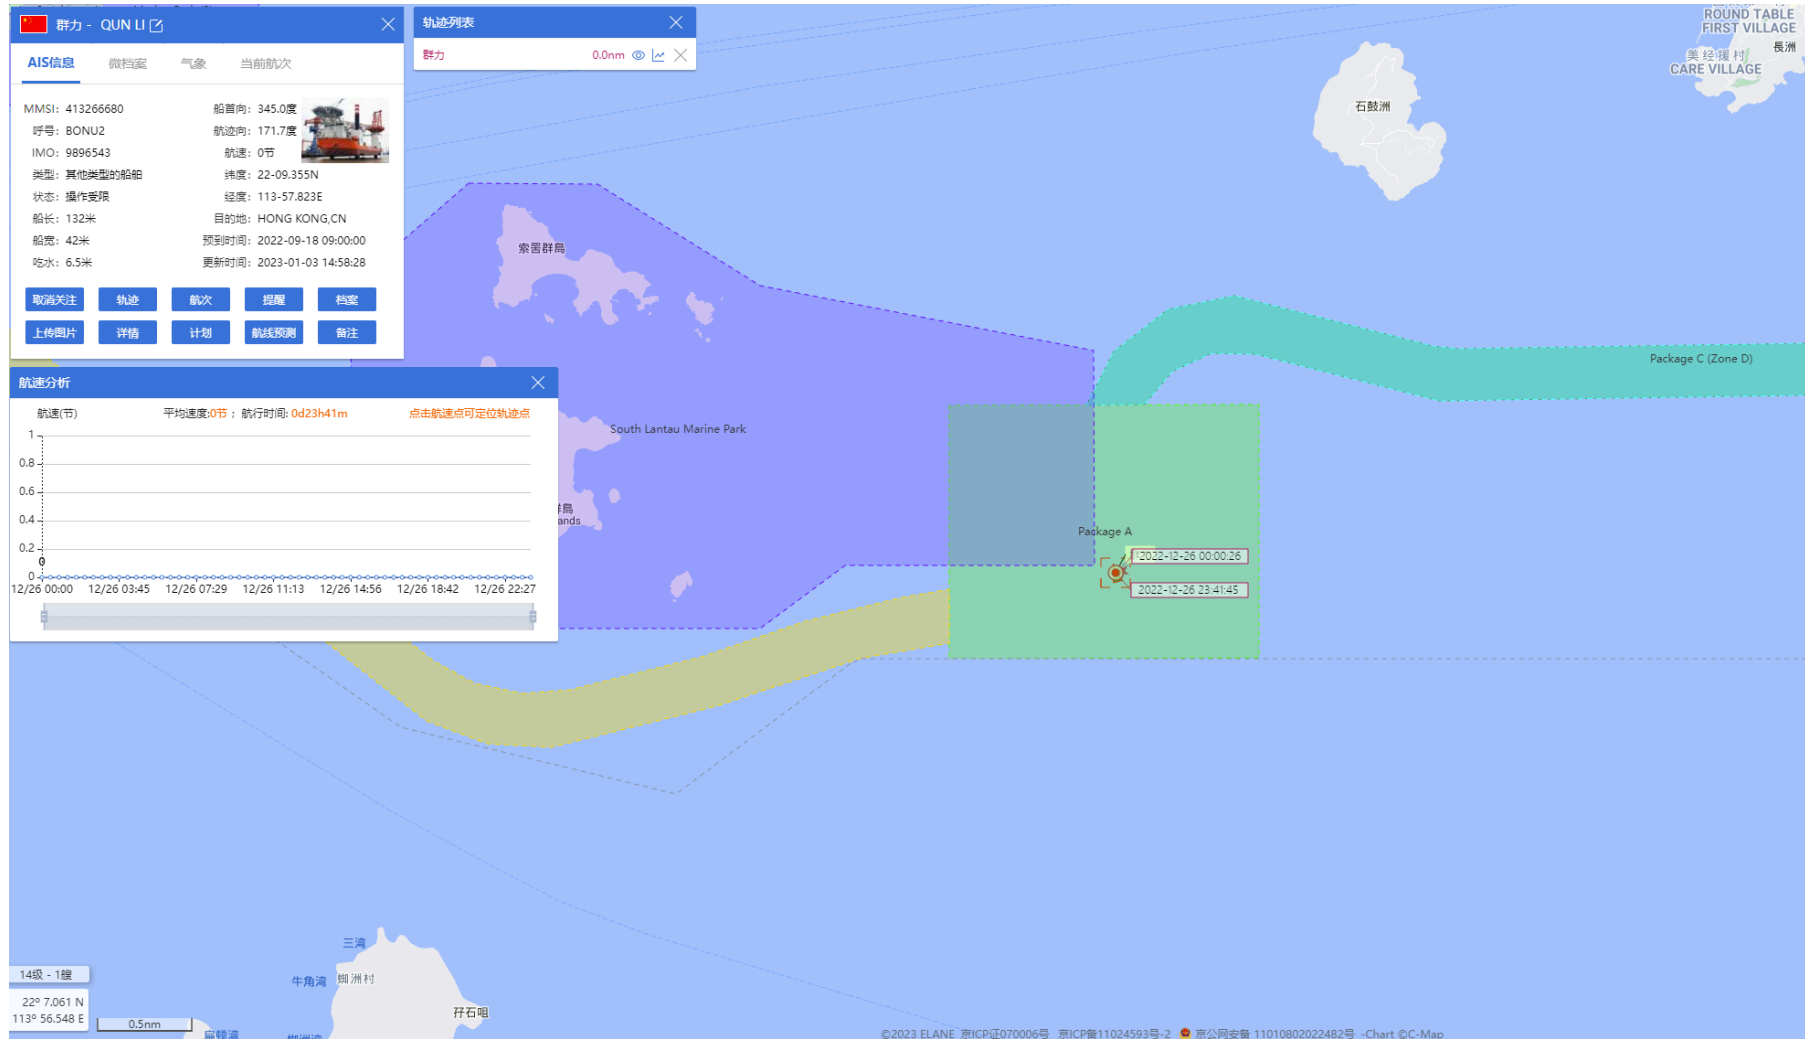

ANNEX J

RECORDS OF OPERATING SPEEDS AND MARINE TRAVEL ROUTES OF WORKING VESSELS

(ELECTRONIC COPY ONLY)

DE YUAN (Special Purpose Vessel) Historical Data Records (1-10 Dec 2022)

02-12-2022

DE YUAN (Special Purpose Vessel) Historical Data Records (1-10 Dec 2022)

21-12-2022

QUN LI (Special Purpose Vessel) Historical Data Records (18-24 Dec 2022)

22-12-2022

QUN LI (Special Purpose Vessel) Historical Data Records (18-24 Dec 2022)

23-12-2022

QUN LI (Special Purpose Vessel) Historical Data Records (18-24 Dec 2022)

24-12-2022

QUN LI (Special Purpose Vessel) Historical Data Records (25-31 Dec 2022)

25-12-2022

QUN LI (Special Purpose Vessel) Historical Data Records (25-31 Dec 2022)

26-12-2022

QUN LI (Special Purpose Vessel) Historical Data Records (25-31 Dec 2022)