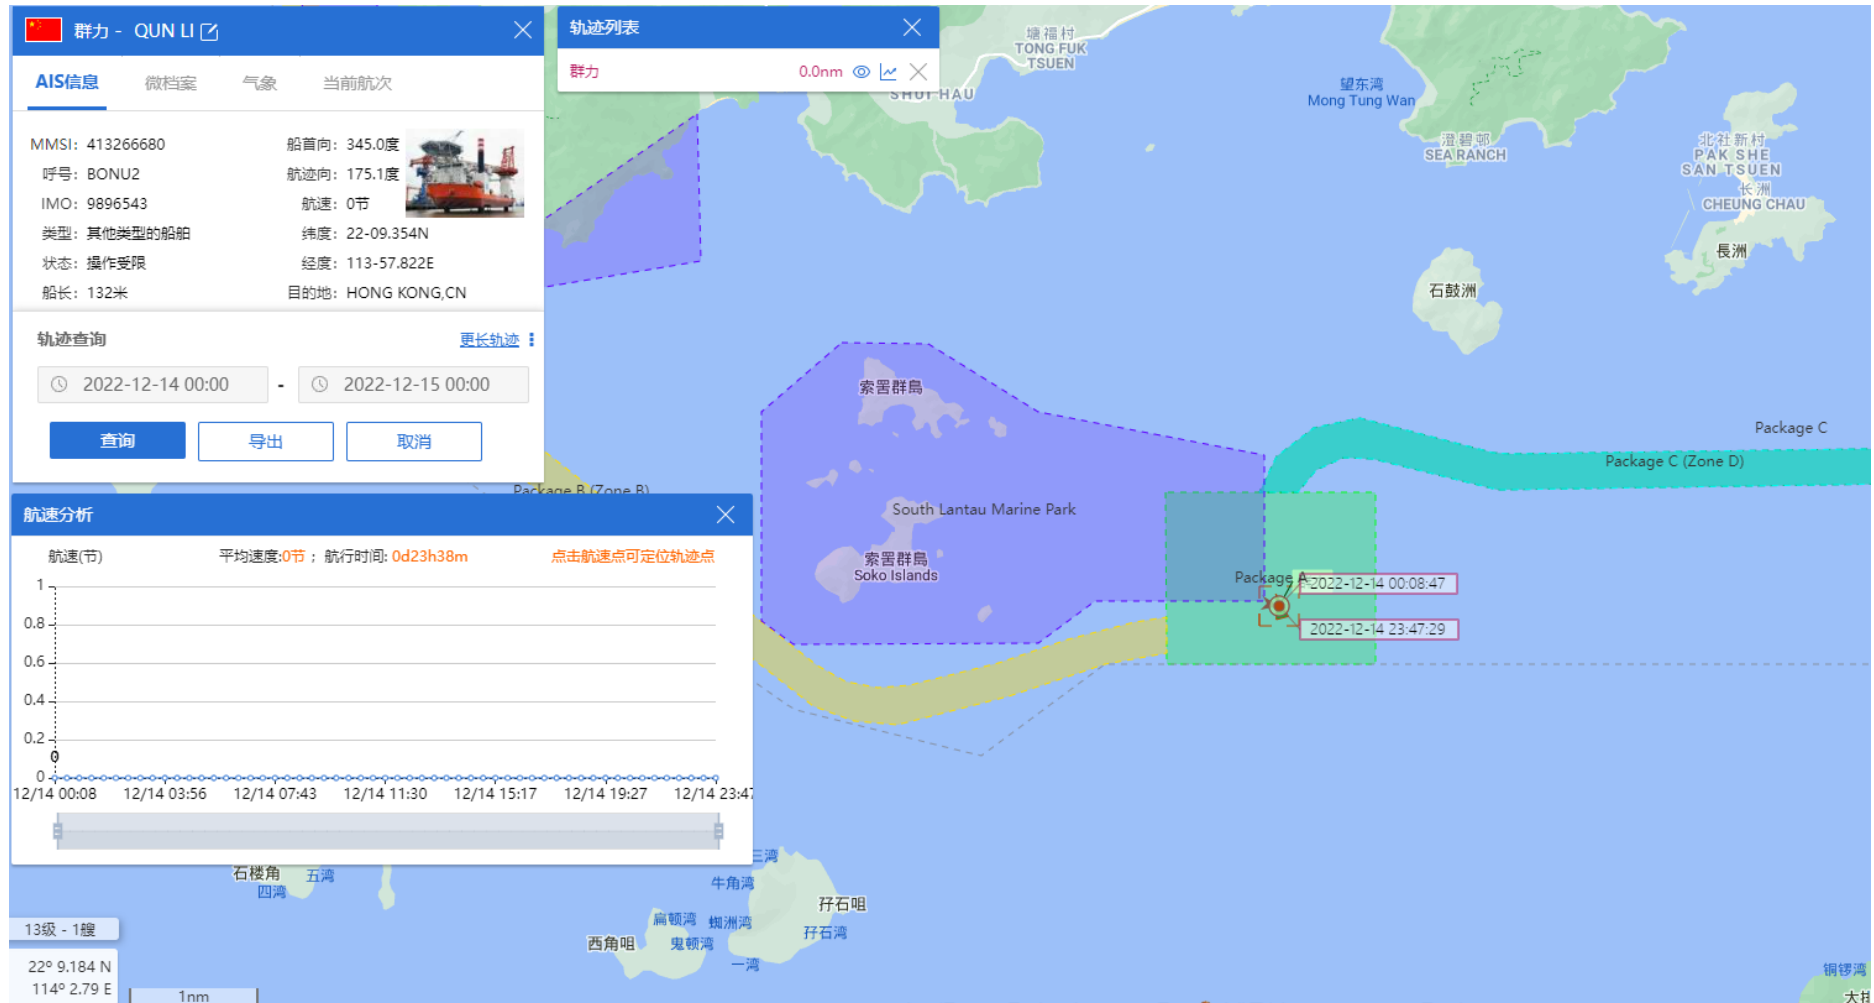

07-12-2022

QUN LI (Special Purpose Vessel) Historical Data Records (1-10 Dec 2022)

08-12-2022

QUN LI (Special Purpose Vessel) Historical Data Records (11-17 Dec 2022)

11-12-2022

QUN LI (Special Purpose Vessel) Historical Data Records (11-17 Dec 2022)

12-12-2022

QUN LI (Special Purpose Vessel) Historical Data Records (11-17 Dec 2022)

13-12-2022

QUN LI (Special Purpose Vessel) Historical Data Records (11-17 Dec 2022)

14-12-2022

QUN LI (Special Purpose Vessel) Historical Data Records (11-17 Dec 2022)

15-12-2022

QUN LI (Special Purpose Vessel) Historical Data Records (11-17 Dec 2022)

16-12-2022

QUN LI (Special Purpose Vessel) Historical Data Records (11-17 Dec 2022)

17-12-2022

QUN LI (Special Purpose Vessel) Historical Data Records (18-24 Dec 2022)