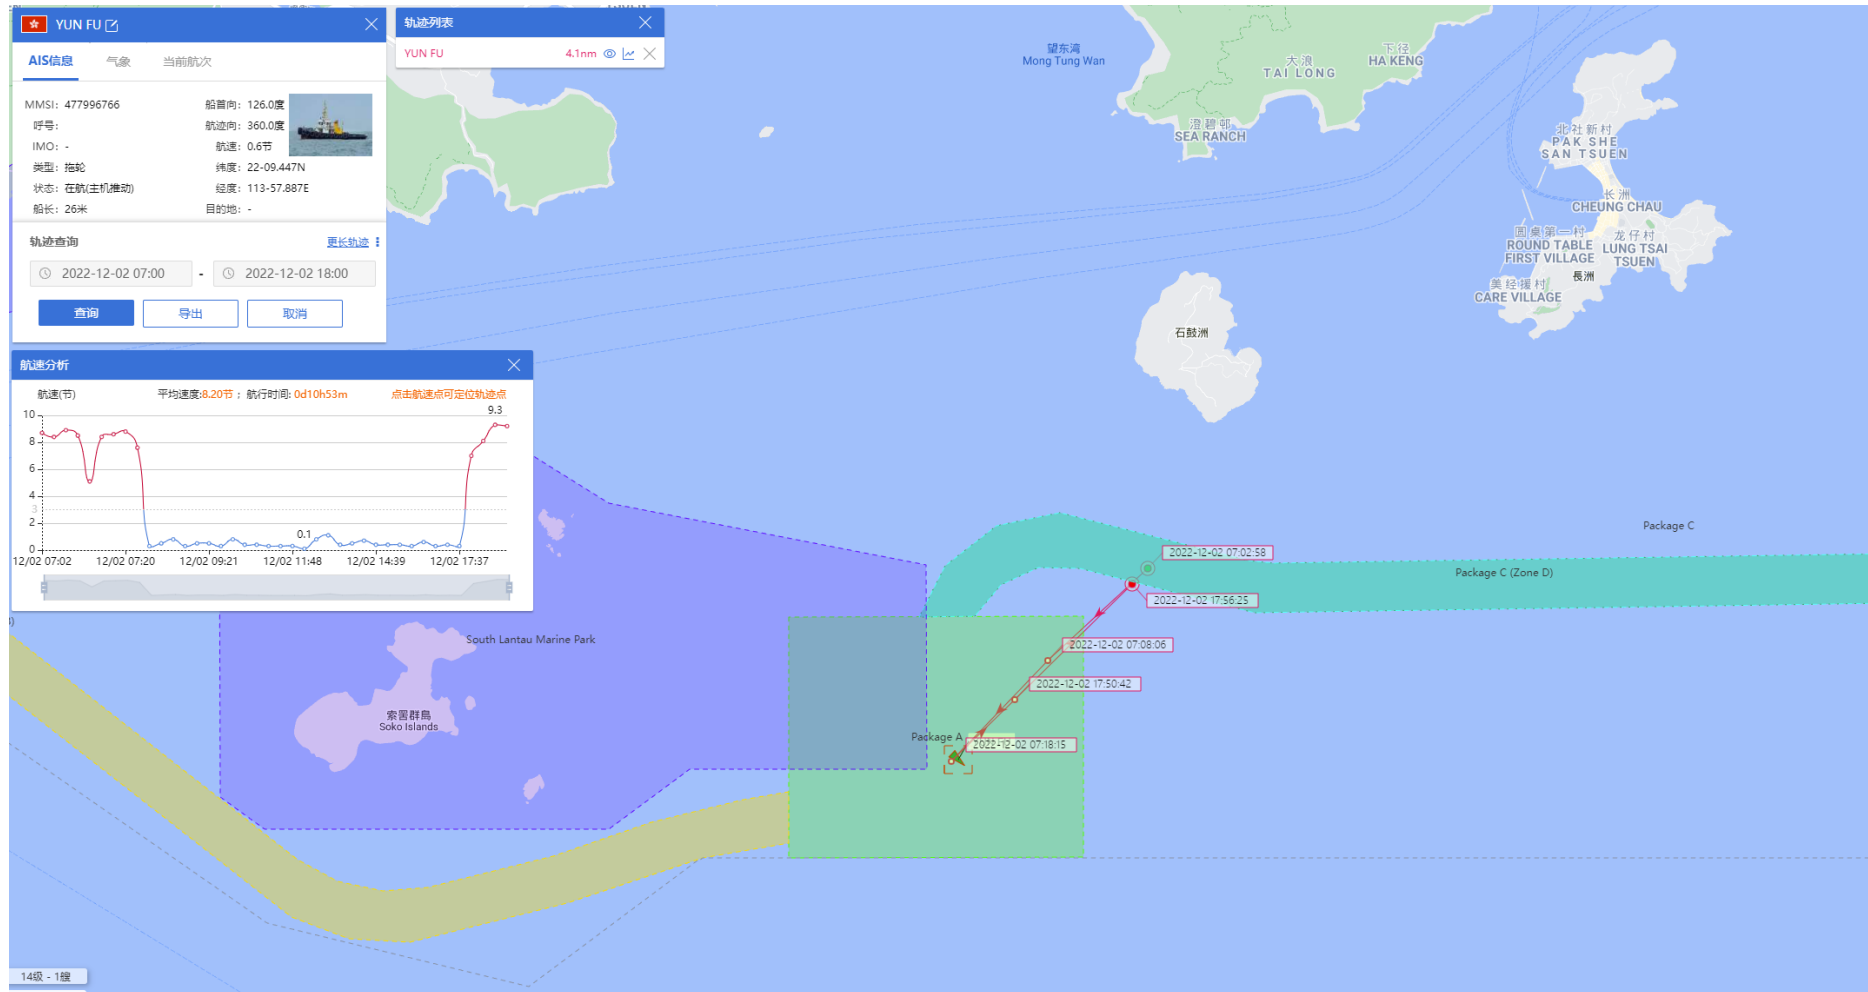

10-12-2022

DE YUAN (Special Purpose Vessel) Historical Data Records (11-17 Dec 2022)

13-12-2022

DE YUAN (Special Purpose Vessel) Historical Data Records (18-24 Dec 2022)

23-12-2022

DE YUAN (Special Purpose Vessel) Historical Data Records (25-31Dec 2022)

27-12-2022

DE YUAN (Special Purpose Vessel) Historical Data Records (25-31Dec 2022)

28-12-2022

Yun Fu (Tug Boat) Historical Data Records (1-10 Dec 2022)

01-12-2022

Yun Fu (Tug Boat) Historical Data Records (1-10 Dec 2022)

02-12-2022

Yun Fu (Tug Boat) Historical Data Records (1-10 Dec 2022)

03-12-2022

Yun Fu (Tug Boat) Historical Data Records (1-10 Dec 2022)

04-12-2022

Yun Fu (Tug Boat) Historical Data Records (1-10 Dec 2022)