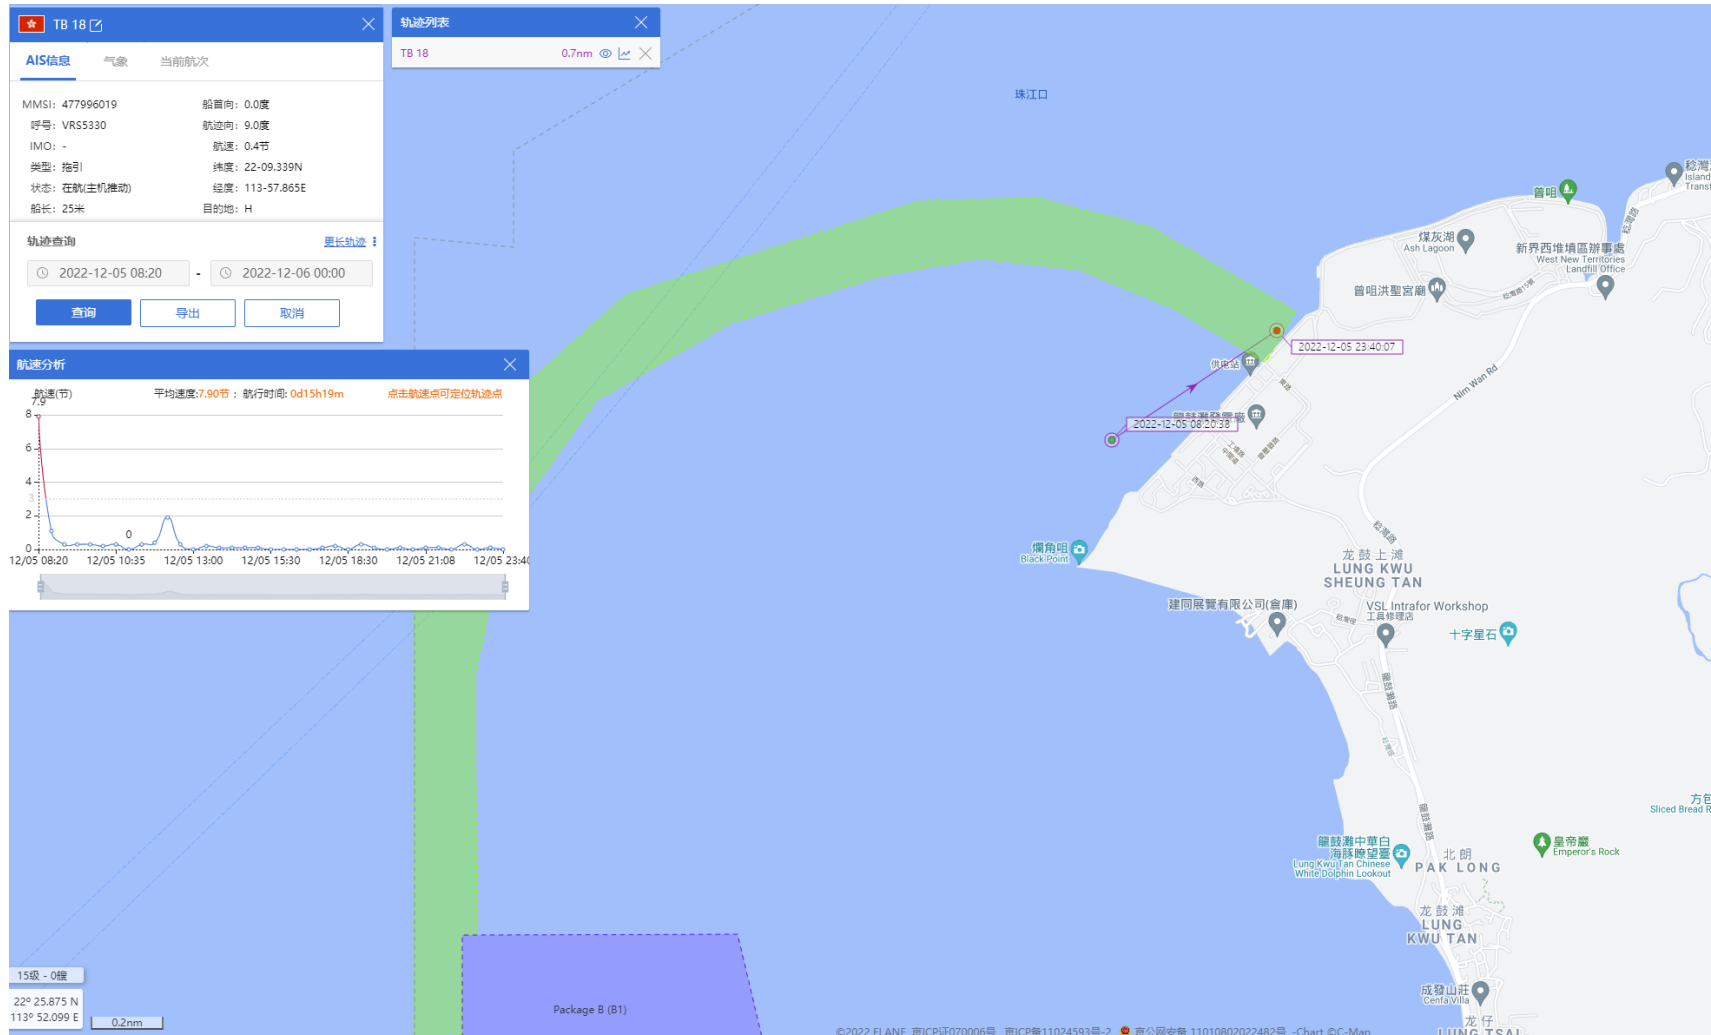

03-12-2022

TB 18 (Tug Boat)

Historical Data Records (1-10 Dec 2022)

04-12-2022

TB 18 (Tug Boat)

Historical Data Records (1-10 Dec 2022)

05-12-2022

TB 18 (Tug Boat) Historical Data Records (1-10 Dec 2022)

06-12-2022

TB 18 (Tug Boat)

Historical Data Records (1-10 Dec 2022)

07-12-2022

TB 18 (Tug Boat) Historical Data Records (1-10 Dec 2022)

08-12-2022

TB 18 (Tug Boat)

Historical Data Records (1-10 Dec 2022)