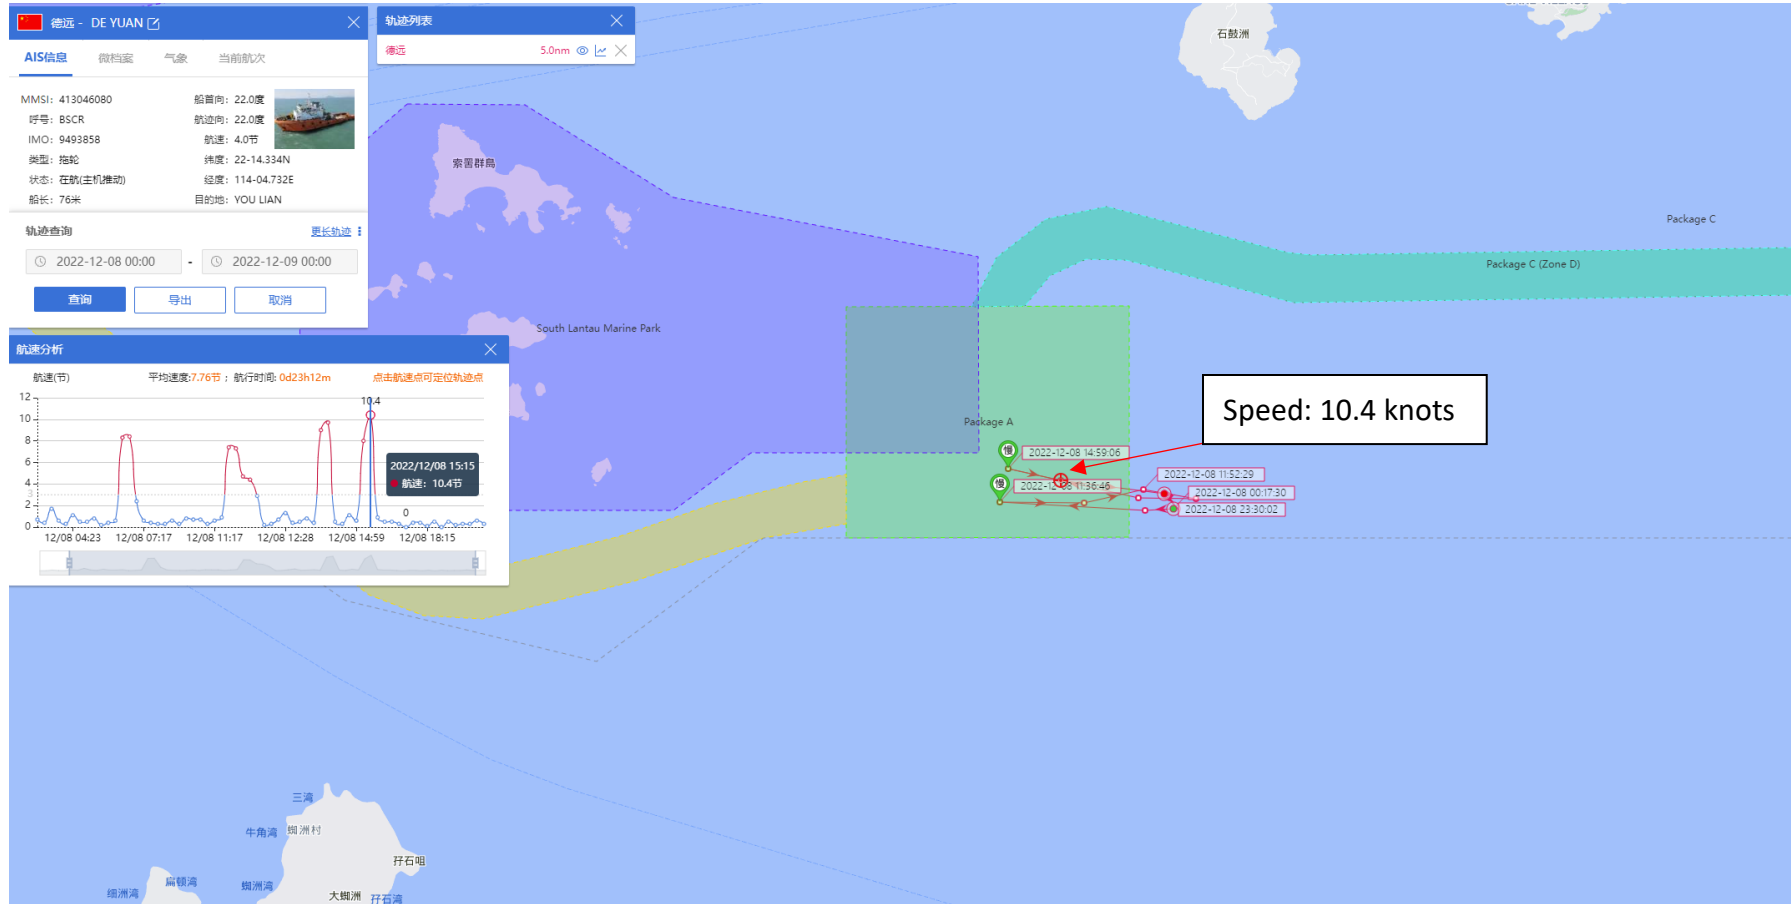

DE YUAN (Special Purpose Vessel) Historical Data Records (1-10 Dec 2022)

08-12-2022

Over Speed Case		
Time	Knots	Reasons/ Remark
15:15	10.4	Due to current influence.