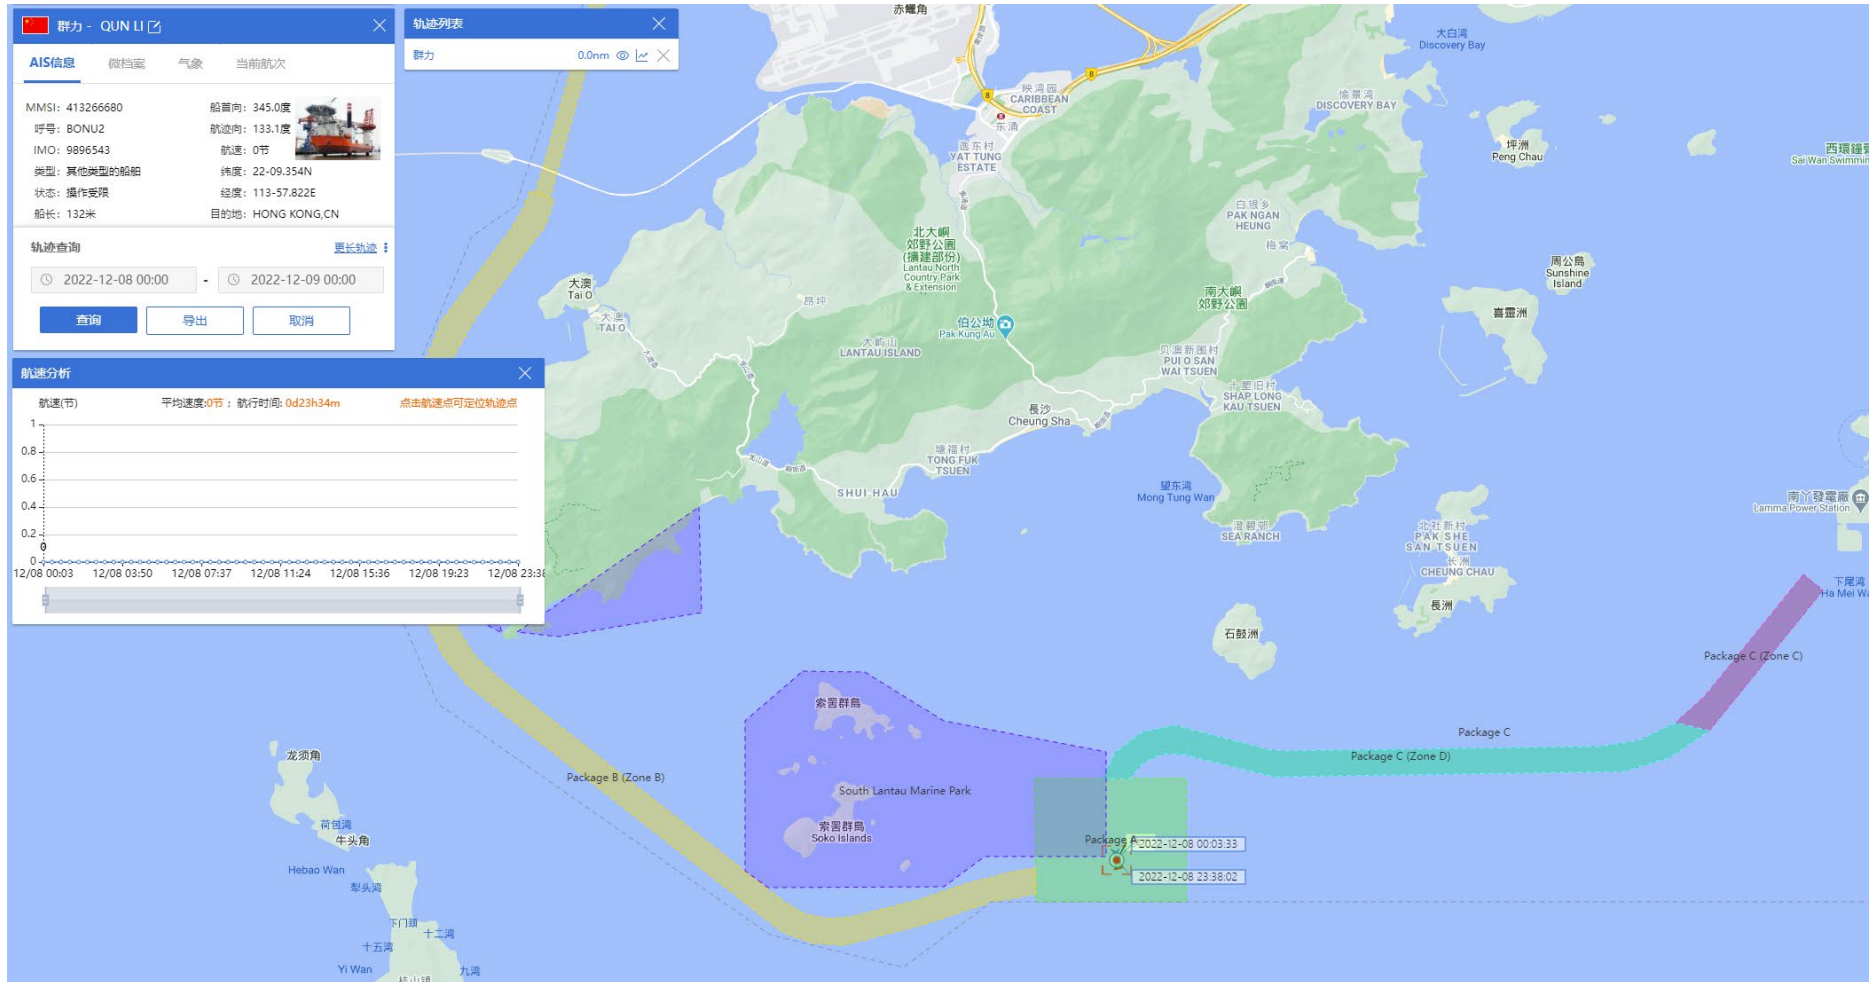

10-12-2022

TaK Tai 5 (Dumb Lighter)

Historical Data Records (11-17 Dec 2022)

11-12-2022

TaK Tai 5 (Dumb Lighter)

Historical Data Records (11-17 Dec 2022)

12-12-2022

QUN LI (Special Purpose Vessel) Historical Data Records (1-10 Dec 2022)

01-12-2022

QUN LI (Special Purpose Vessel) Historical Data Records (1-10 Dec 2022)

02-12-2022

QUN LI (Special Purpose Vessel) Historical Data Records (1-10 Dec 2022)

06-12-2022

QUN LI (Special Purpose Vessel) Historical Data Records (1-10 Dec 2022)

07-12-2022

QUN LI (Special Purpose Vessel) Historical Data Records (1-10 Dec 2022)

08-12-2022

QUN LI (Special Purpose Vessel) Historical Data Records (11-17 Dec 2022)

11-12-2022

QUN LI (Special Purpose Vessel) Historical Data Records (11-17 Dec 2022)