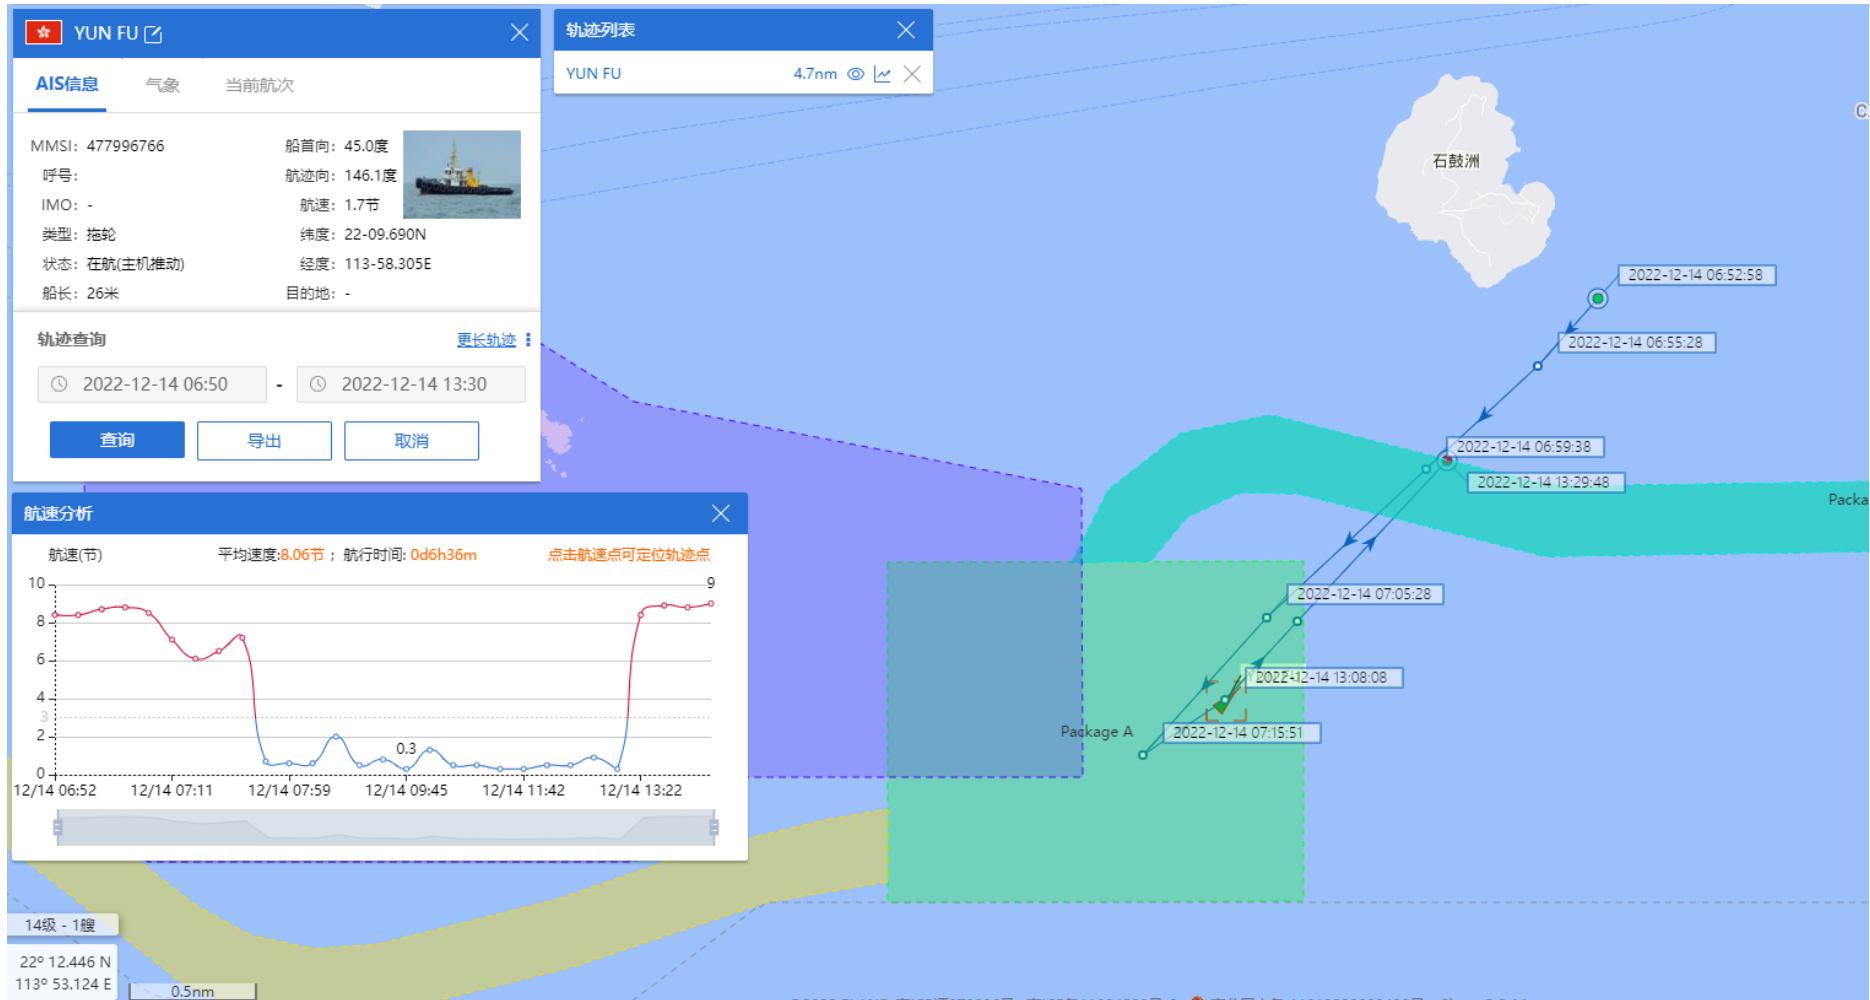

11-12-2022

Yun Fu (Tug Boat) Historical Data Records (11-17 Dec 2022)

12-12-2022

Yun Fu (Tug Boat) Historical Data Records (11-17 Dec 2022)

13-12-2022

Yun Fu (Tug Boat) Historical Data Records (11-17 Dec 2022)

14-12-2022

Yun Fu (Tug Boat) Historical Data Records (11-17 Dec 2022)

15-12-2022

Yun Fu (Tug Boat) Historical Data Records (11-17 Dec 2022)

16-12-2022

Yun Fu (Tug Boat) Historical Data Records (18-24 Dec 2022)