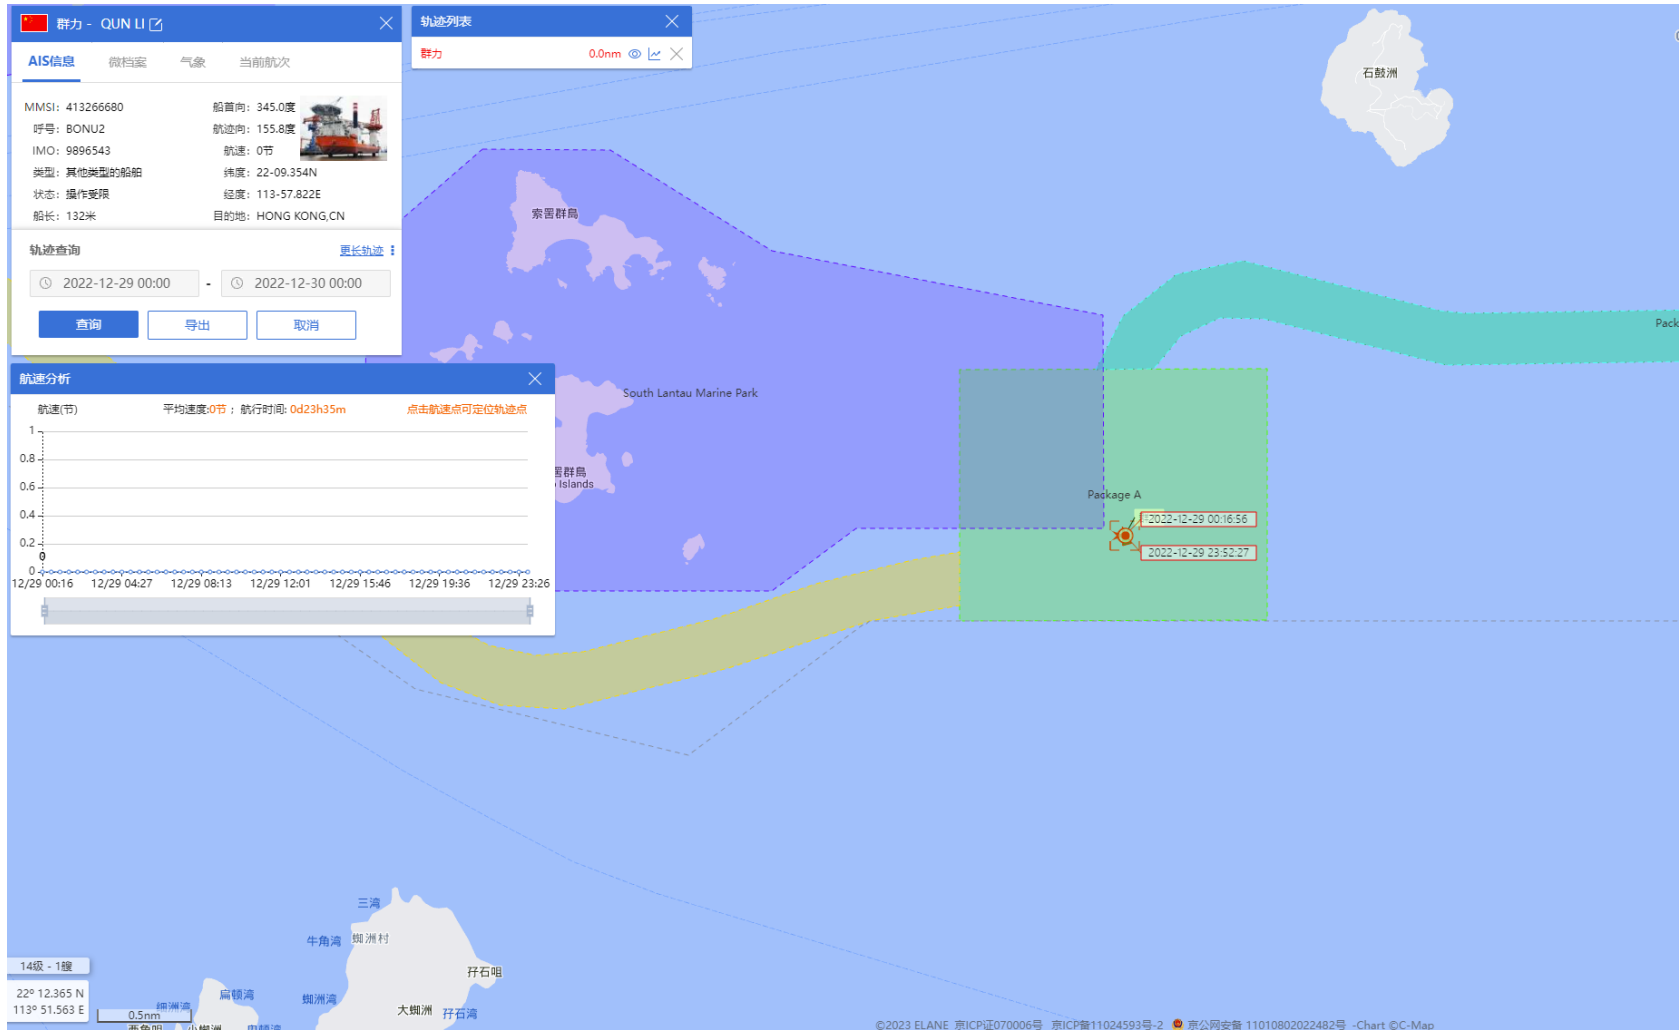

24-12-2022

QUN LI (Special Purpose Vessel) Historical Data Records (25-31 Dec 2022)

25-12-2022

QUN LI (Special Purpose Vessel) Historical Data Records (25-31 Dec 2022)

26-12-2022

QUN LI (Special Purpose Vessel) Historical Data Records (25-31 Dec 2022)

27-12-2022

QUN LI (Special Purpose Vessel) Historical Data Records (25-31 Dec 2022)

28-12-2022

QUN LI (Special Purpose Vessel) Historical Data Records (25-31 Dec 2022)

29-12-2022

QUN LI (Special Purpose Vessel) Historical Data Records (25-31 Dec 2022)

30-12-2022

QUN LI (Special Purpose Vessel) Historical Data Records (25-31 Dec 2022)

31-12-2022