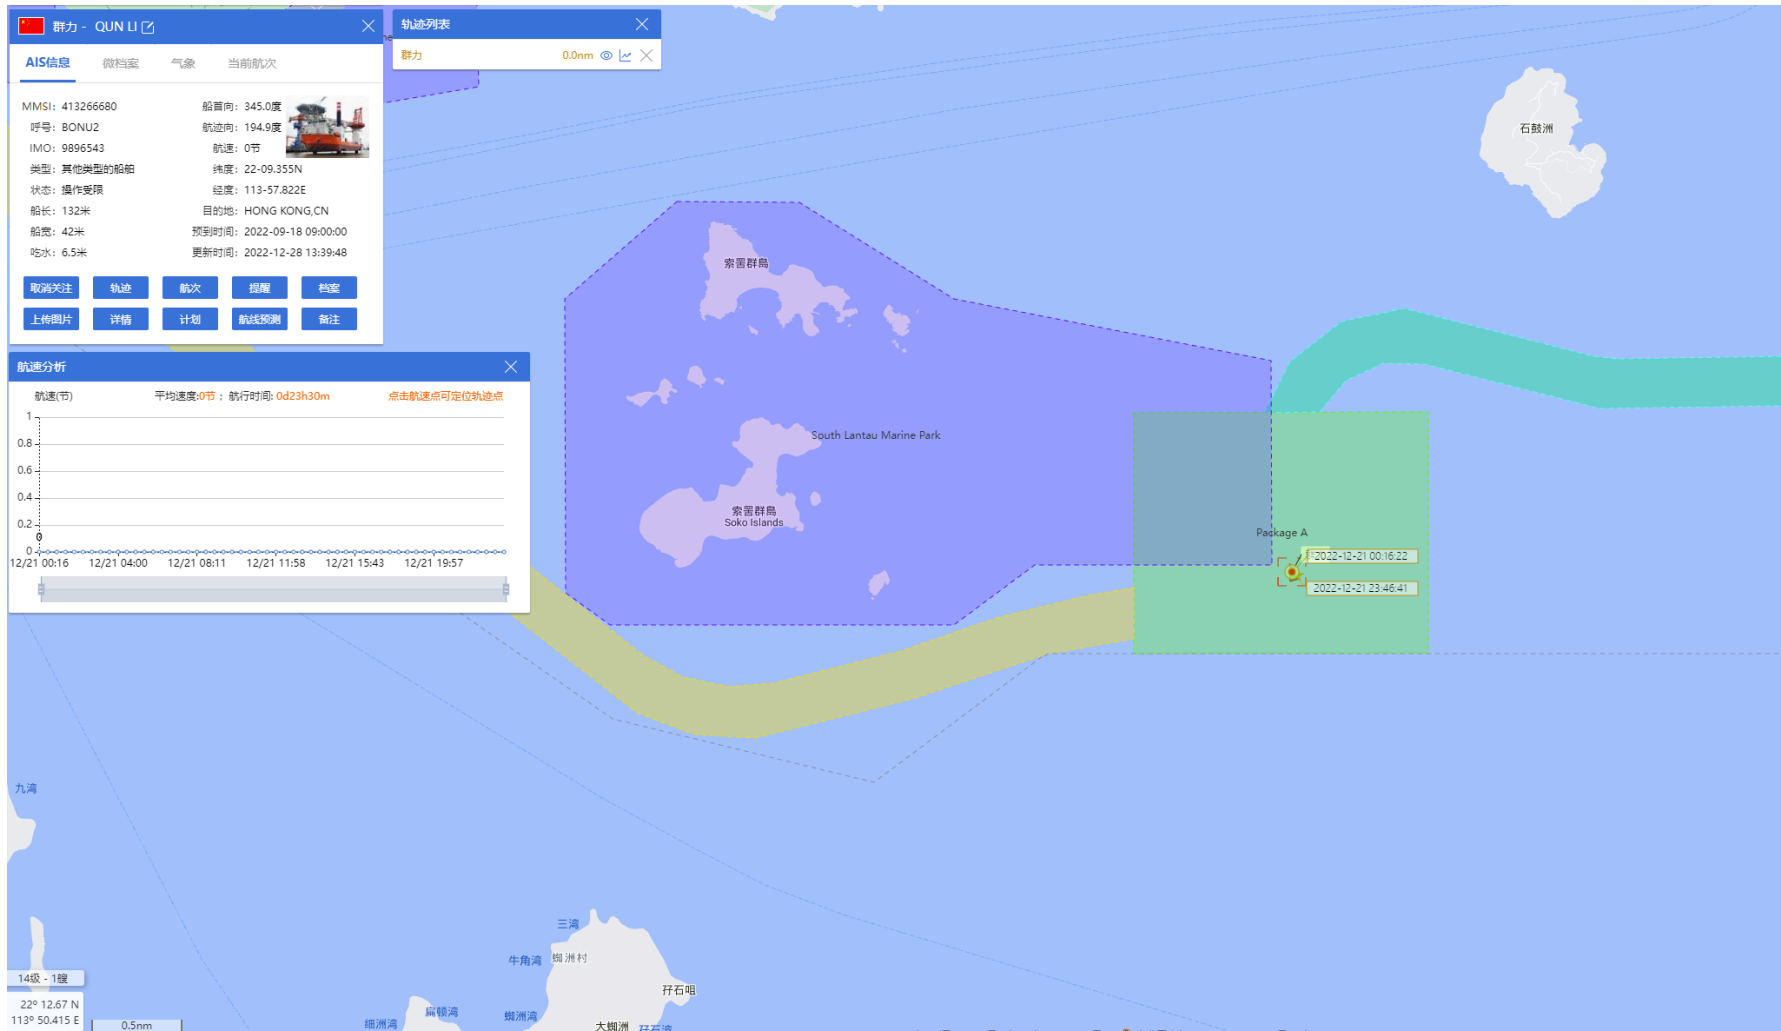

15-12-2022

QUN LI (Special Purpose Vessel) Historical Data Records (11-17 Dec 2022)

16-12-2022

QUN LI (Special Purpose Vessel) Historical Data Records (11-17 Dec 2022)

17-12-2022

QUN LI (Special Purpose Vessel) Historical Data Records (18-24 Dec 2022)

18-12-2022

QUN LI (Special Purpose Vessel) Historical Data Records (18-24 Dec 2022)

19-12-2022

QUN LI (Special Purpose Vessel) Historical Data Records (18-24 Dec 2022)

20-12-2022

QUN LI (Special Purpose Vessel) Historical Data Records (18-24 Dec 2022)

21-12-2022

QUN LI (Special Purpose Vessel) Historical Data Records (18-24 Dec 2022)

22-12-2022

QUN LI (Special Purpose Vessel) Historical Data Records (18-24 Dec 2022)

23-12-2022

QUN LI (Special Purpose Vessel) Historical Data Records (18-24 Dec 2022)