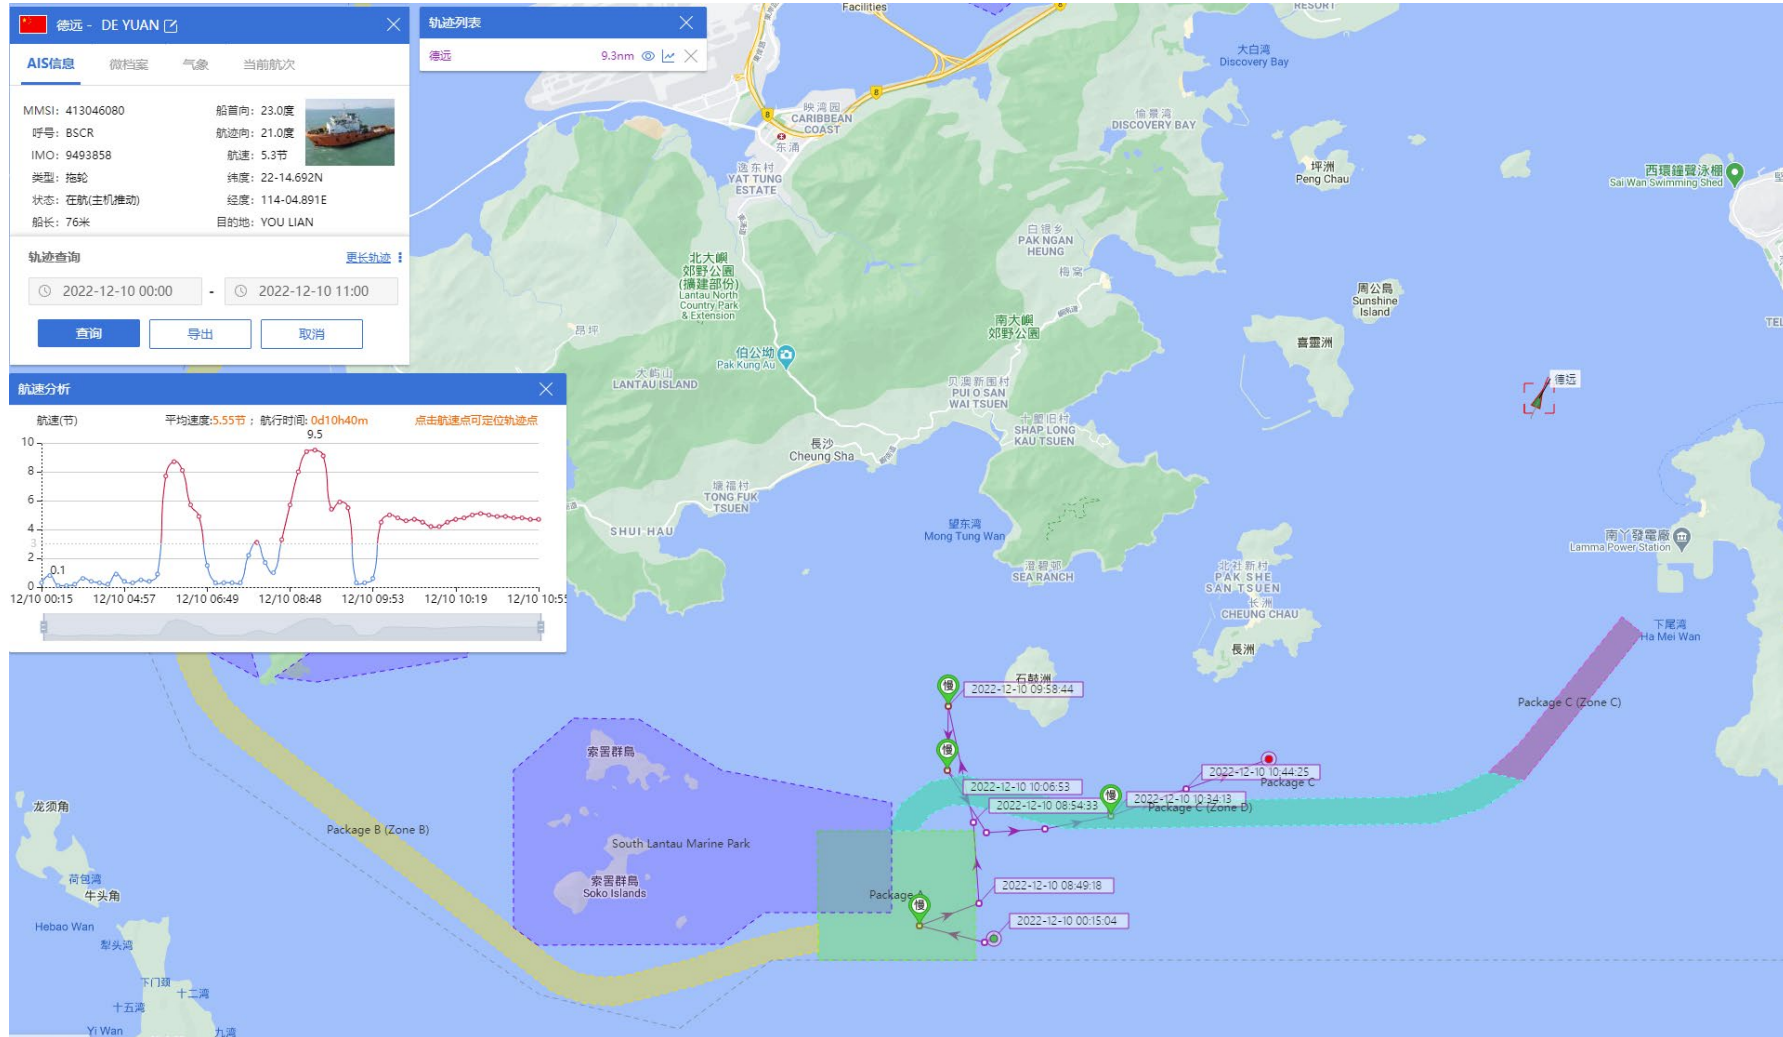

ANNEX J

RECORDS OF OPERATING SPEEDS AND MARINE TRAVEL ROUTES OF WORKING VESSELS

(ELECTRONIC COPY ONLY)

DE YUAN (Special Purpose Vessel) Historical Data Records (1-10 Dec 2022)

02-12-2022

DE YUAN (Special Purpose Vessel) Historical Data Records (1-10 Dec 2022)

10-12-2022

DE YUAN (Special Purpose Vessel) Historical Data Records (11-17 Dec 2022)

13-12-2022

DE YUAN (Special Purpose Vessel) Historical Data Records (18-24 Dec 2022)

23-12-2022

DE YUAN (Special Purpose Vessel) Historical Data Records (25-31Dec 2022)