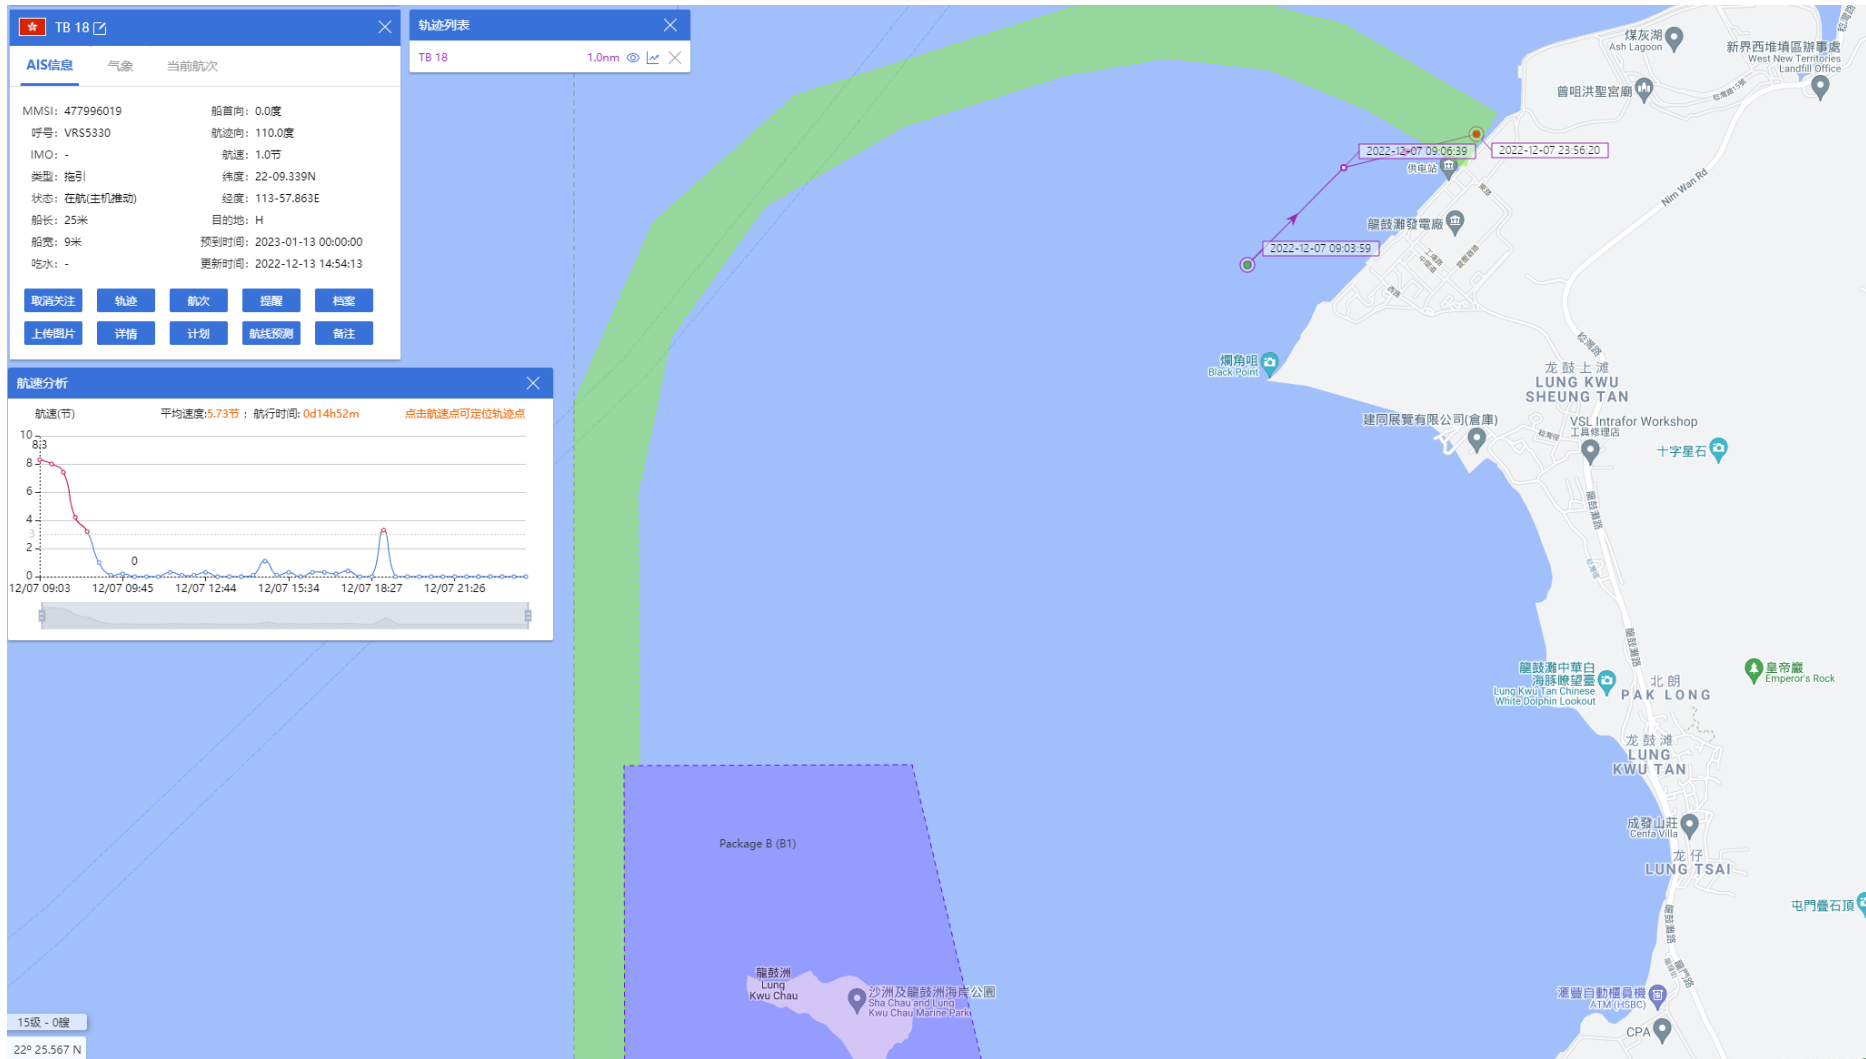

03-12-2022

TB 18 (Tug Boat)

Historical Data Records (1-10 Dec 2022)

04-12-2022

TB 18 (Tug Boat)

Historical Data Records (1-10 Dec 2022)

05-12-2022

TB 18 (Tug Boat) Historical Data Records (1-10 Dec 2022)

06-12-2022

TB 18 (Tug Boat)

Historical Data Records (1-10 Dec 2022)

07-12-2022

TB 18 (Tug Boat) Historical Data Records (1-10 Dec 2022)

08-12-2022

TB 18 (Tug Boat)

Historical Data Records (1-10 Dec 2022)