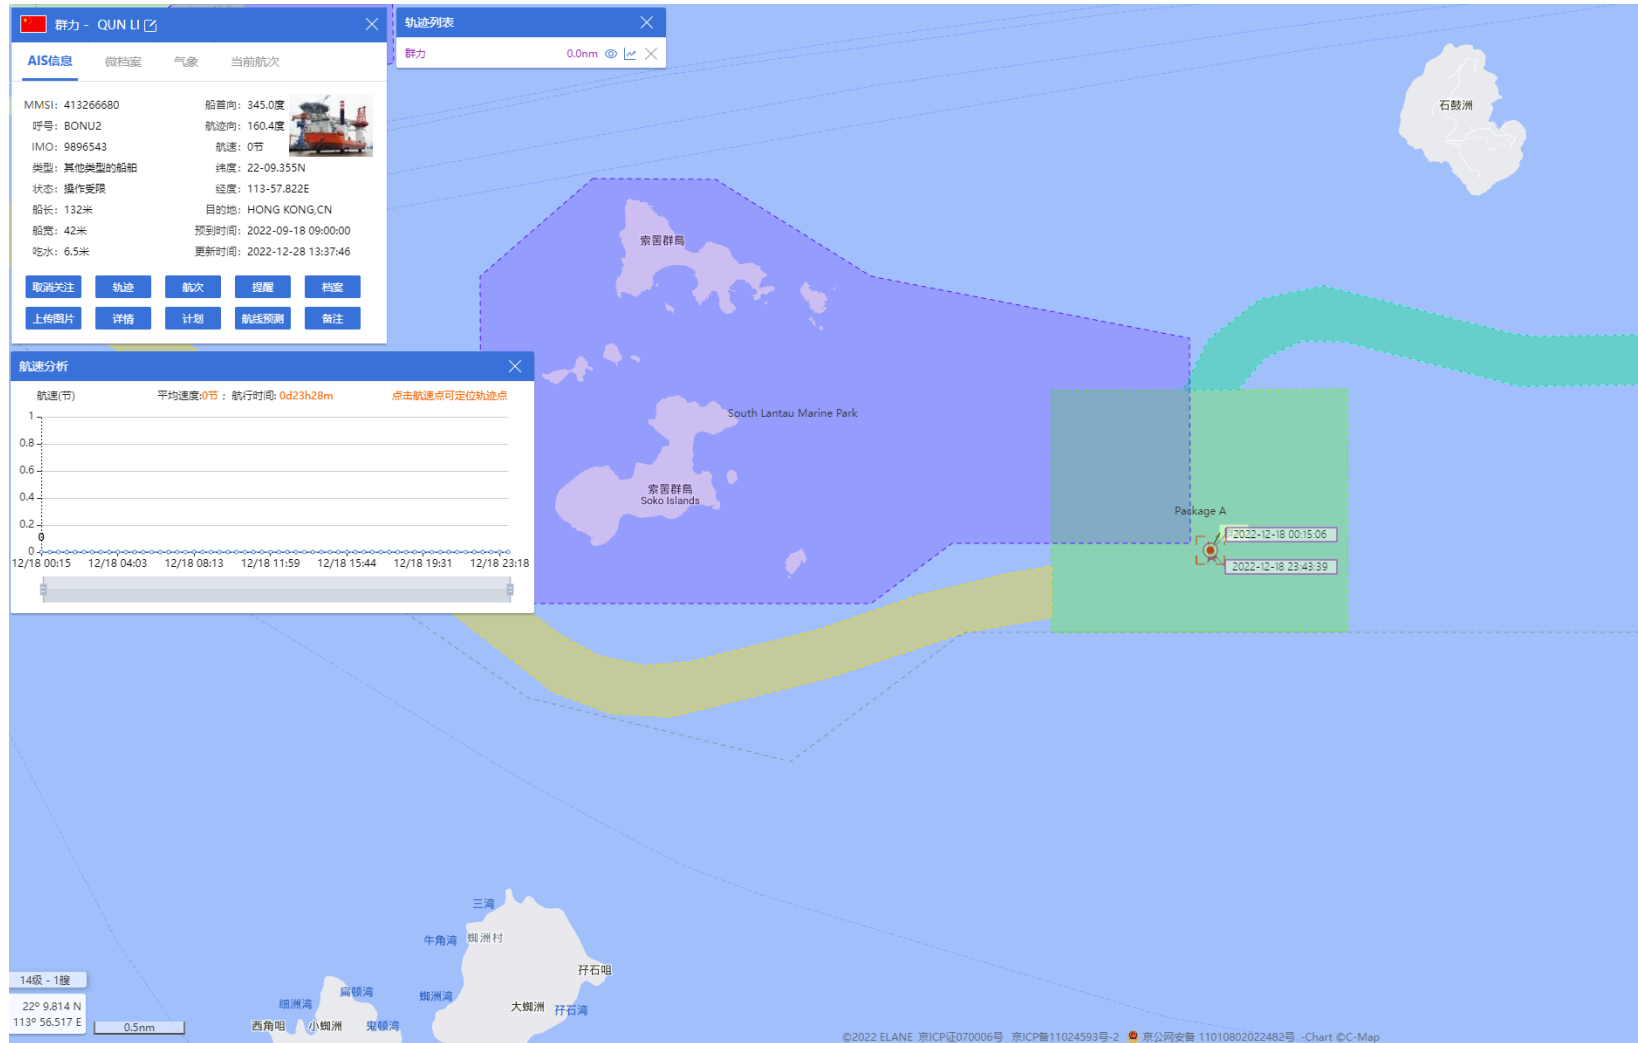

12-12-2022

QUN LI (Special Purpose Vessel) Historical Data Records (11-17 Dec 2022)

13-12-2022

QUN LI (Special Purpose Vessel) Historical Data Records (11-17 Dec 2022)

14-12-2022

QUN LI (Special Purpose Vessel) Historical Data Records (11-17 Dec 2022)

15-12-2022

QUN LI (Special Purpose Vessel) Historical Data Records (11-17 Dec 2022)

16-12-2022

QUN LI (Special Purpose Vessel) Historical Data Records (11-17 Dec 2022)

17-12-2022

QUN LI (Special Purpose Vessel) Historical Data Records (18-24 Dec 2022)

18-12-2022

QUN LI (Special Purpose Vessel) Historical Data Records (18-24 Dec 2022)

19-12-2022

QUN LI (Special Purpose Vessel) Historical Data Records (18-24 Dec 2022)

20-12-2022

QUN LI (Special Purpose Vessel) Historical Data Records (18-24 Dec 2022)