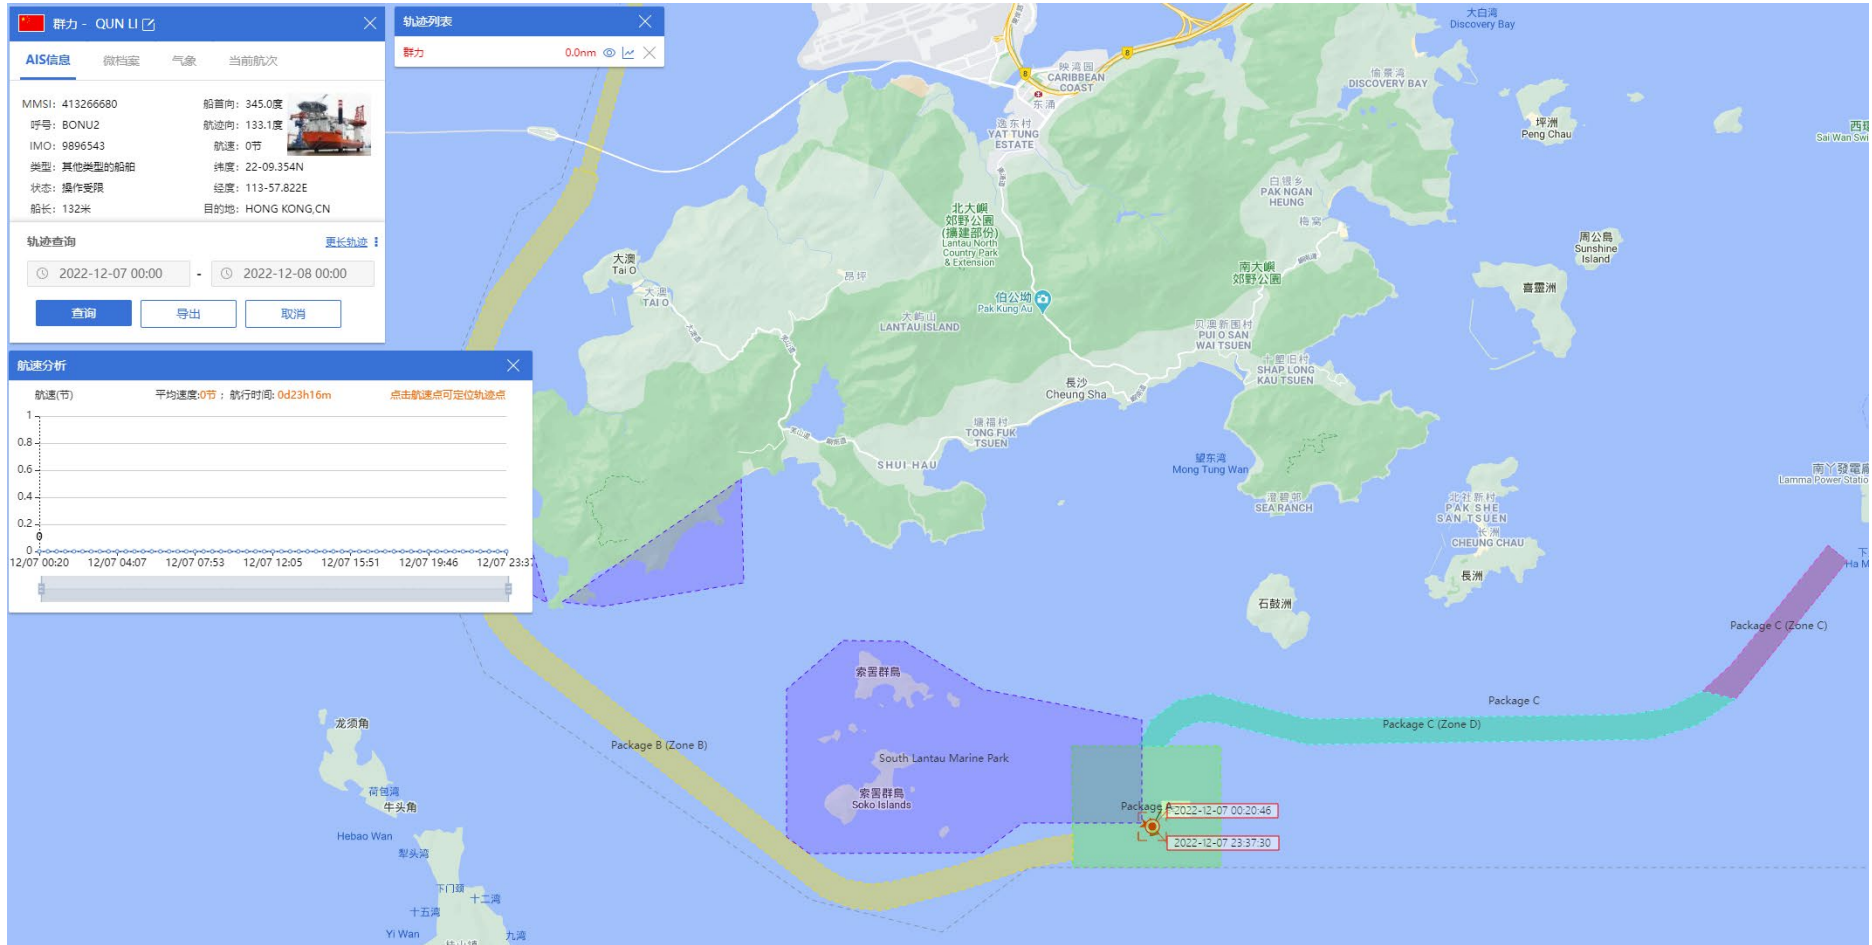

10-12-2022

TaK Tai 5 (Dumb Lighter)

Historical Data Records (11-17 Dec 2022)

11-12-2022

TaK Tai 5 (Dumb Lighter)

Historical Data Records (11-17 Dec 2022)

12-12-2022

QUN LI (Special Purpose Vessel) Historical Data Records (1-10 Dec 2022)

01-12-2022

QUN LI (Special Purpose Vessel) Historical Data Records (1-10 Dec 2022)

02-12-2022

QUN LI (Special Purpose Vessel) Historical Data Records (1-10 Dec 2022)

06-12-2022

QUN LI (Special Purpose Vessel) Historical Data Records (1-10 Dec 2022)

07-12-2022

QUN LI (Special Purpose Vessel) Historical Data Records (1-10 Dec 2022)

08-12-2022

QUN LI (Special Purpose Vessel) Historical Data Records (11-17 Dec 2022)

11-12-2022

QUN LI (Special Purpose Vessel) Historical Data Records (11-17 Dec 2022)