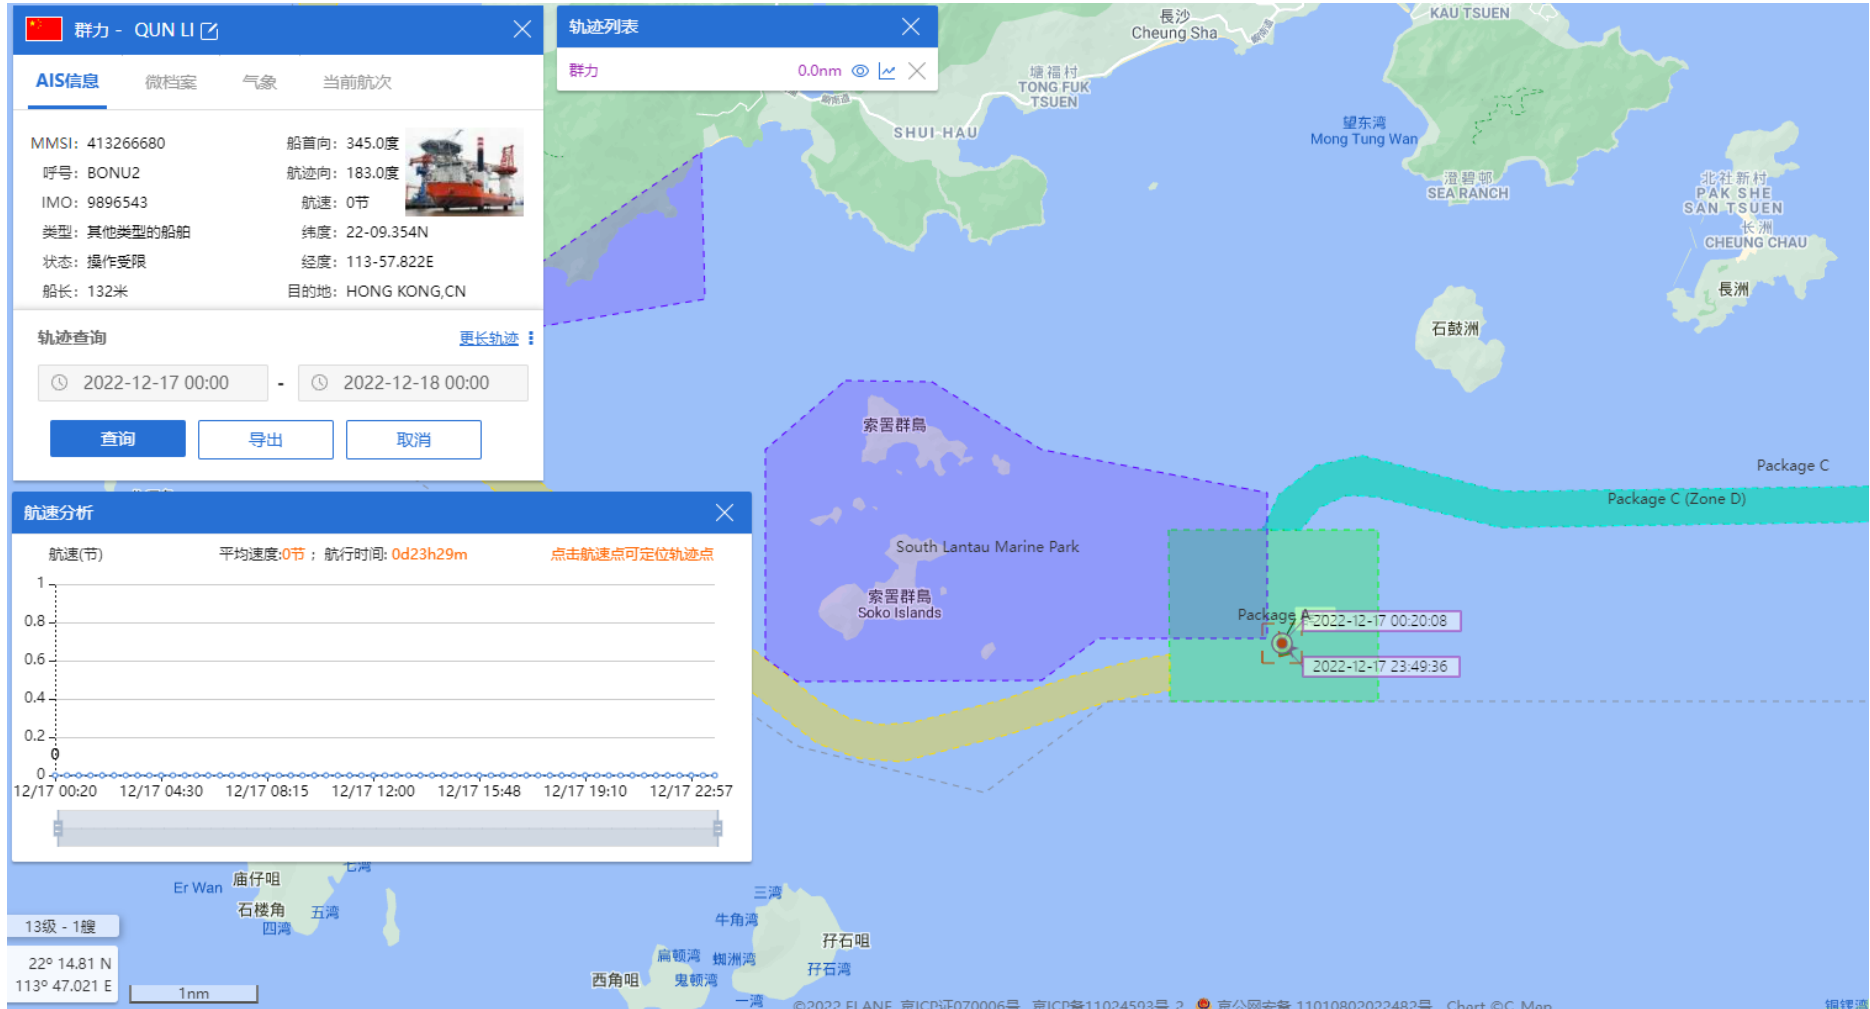

12-12-2022

QUN LI (Special Purpose Vessel) Historical Data Records (11-17 Dec 2022)

13-12-2022

QUN LI (Special Purpose Vessel) Historical Data Records (11-17 Dec 2022)

14-12-2022

QUN LI (Special Purpose Vessel) Historical Data Records (11-17 Dec 2022)

15-12-2022

QUN LI (Special Purpose Vessel) Historical Data Records (11-17 Dec 2022)

16-12-2022

QUN LI (Special Purpose Vessel) Historical Data Records (11-17 Dec 2022)

17-12-2022

QUN LI (Special Purpose Vessel) Historical Data Records (18-24 Dec 2022)

18-12-2022

QUN LI (Special Purpose Vessel) Historical Data Records (18-24 Dec 2022)

19-12-2022

QUN LI (Special Purpose Vessel) Historical Data Records (18-24 Dec 2022)

20-12-2022

QUN LI (Special Purpose Vessel) Historical Data Records (18-24 Dec 2022)