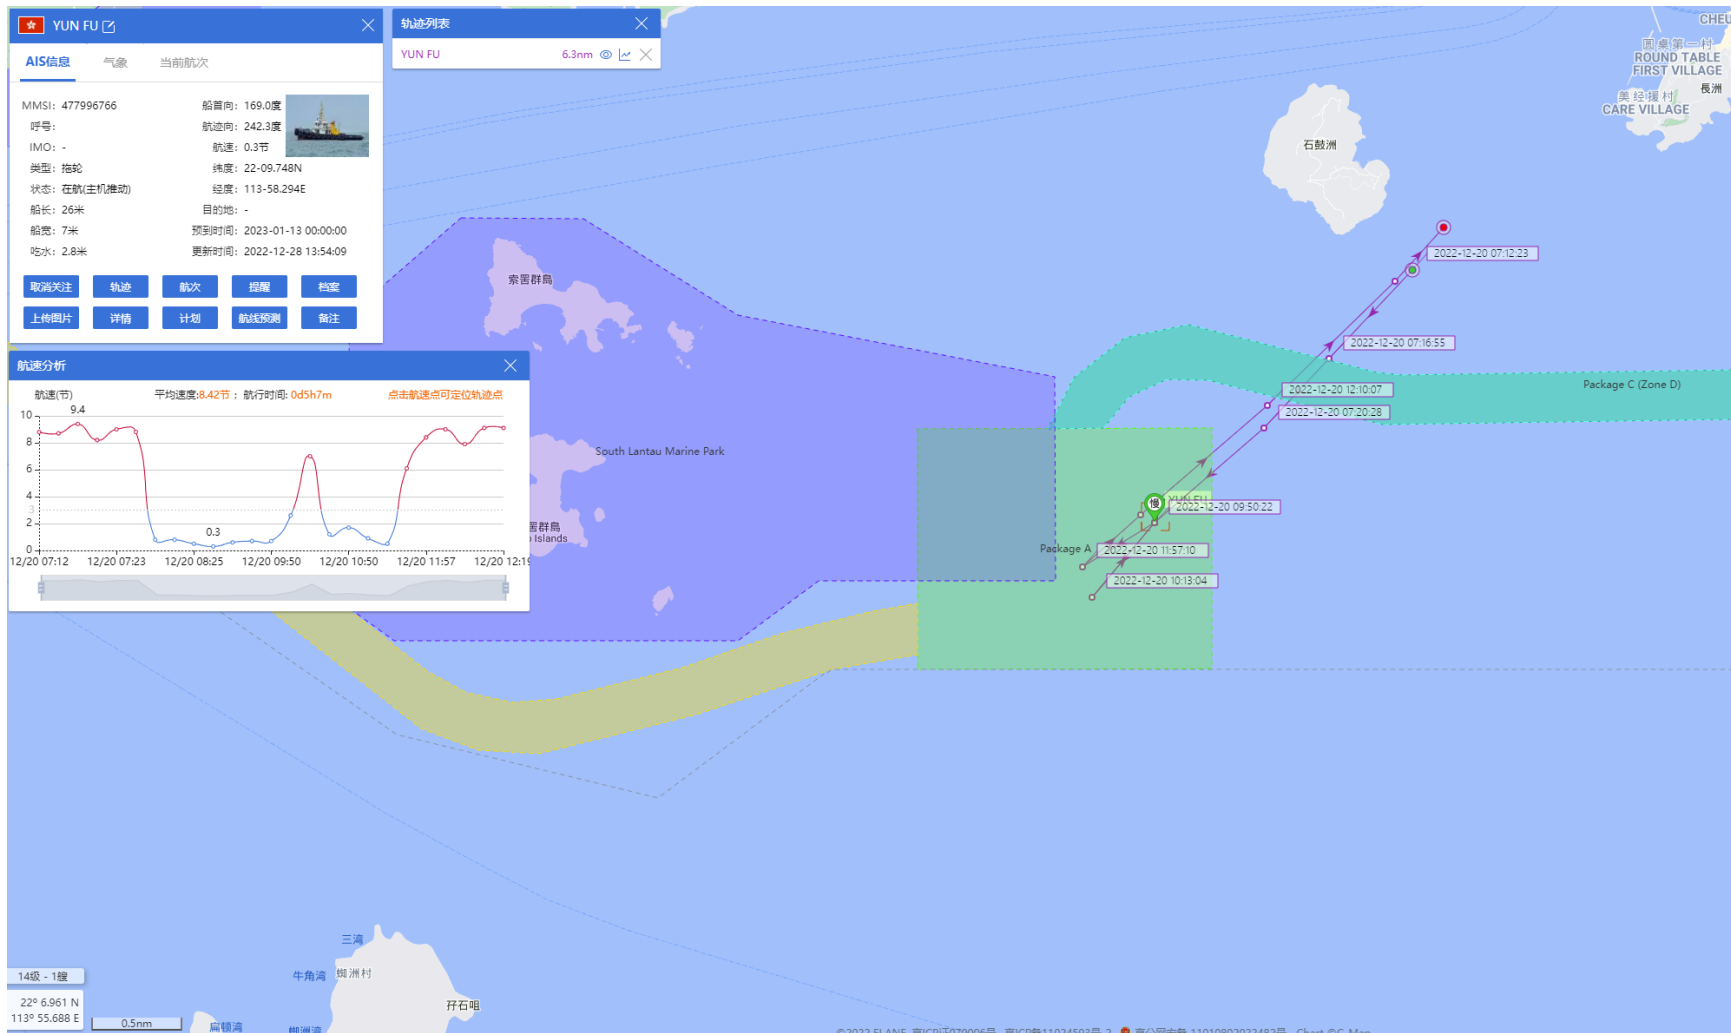

18-12-2022

Yun Fu (Tug Boat) Historical Data Records (18-24 Dec 2022)

19-12-2022

Yun Fu (Tug Boat) Historical Data Records (18-24 Dec 2022)

20-12-2022

Yun Fu (Tug Boat) Historical Data Records (18-24 Dec 2022)

21-12-2022

Yun Fu (Tug Boat) Historical Data Records (18-24 Dec 2022)

22-12-2022

Yun Fu (Tug Boat) Historical Data Records (18-24 Dec 2022)

23-12-2022

Yun Fu (Tug Boat) Historical Data Records (18-24 Dec 2022)