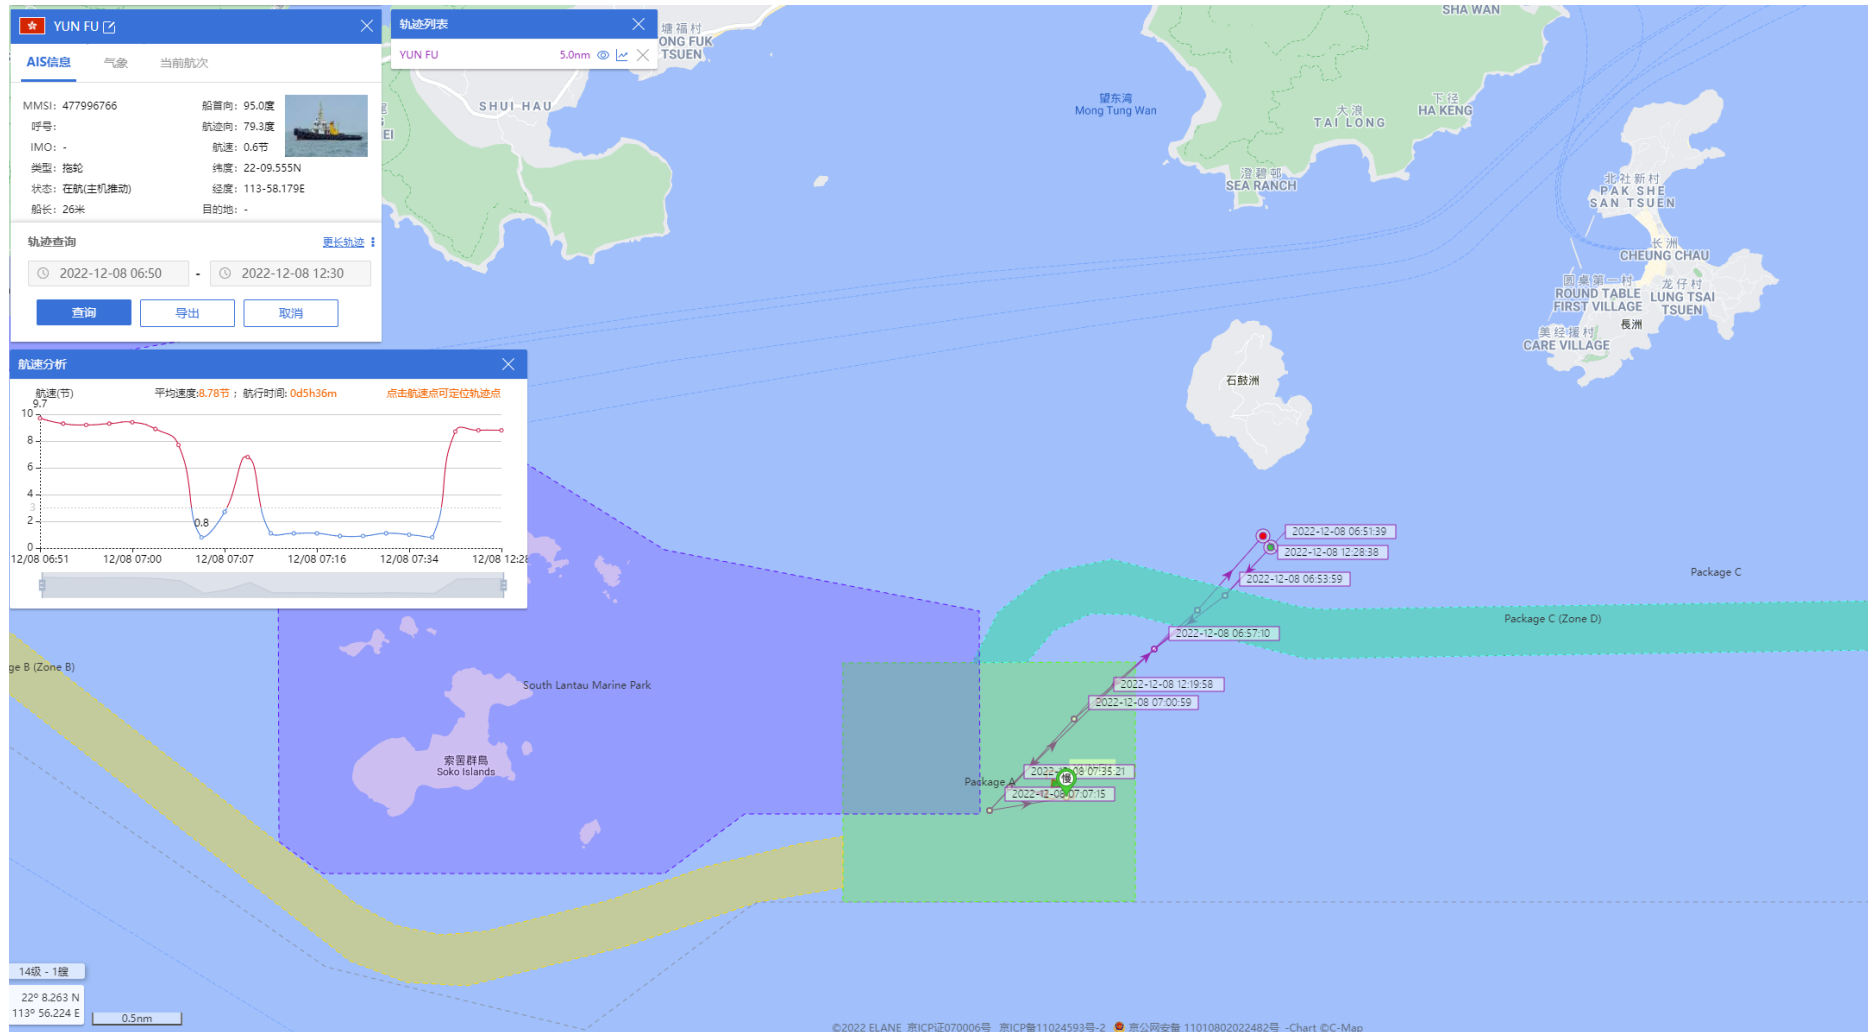

05-12-2022

Yun Fu (Tug Boat) Historical Data Records (1-10 Dec 2022)

06-12-2022

Yun Fu (Tug Boat) Historical Data Records (1-10 Dec 2022)

07-12-2022

Yun Fu (Tug Boat) Historical Data Records (1-10 Dec 2022)

08-12-2022

Yun Fu (Tug Boat) Historical Data Records (1-10 Dec 2022)

09-12-2022

Yun Fu (Tug Boat) Historical Data Records (1-10 Dec 2022)

10-12-2022

Yun Fu (Tug Boat) Historical Data Records (11-17 Dec 2022)