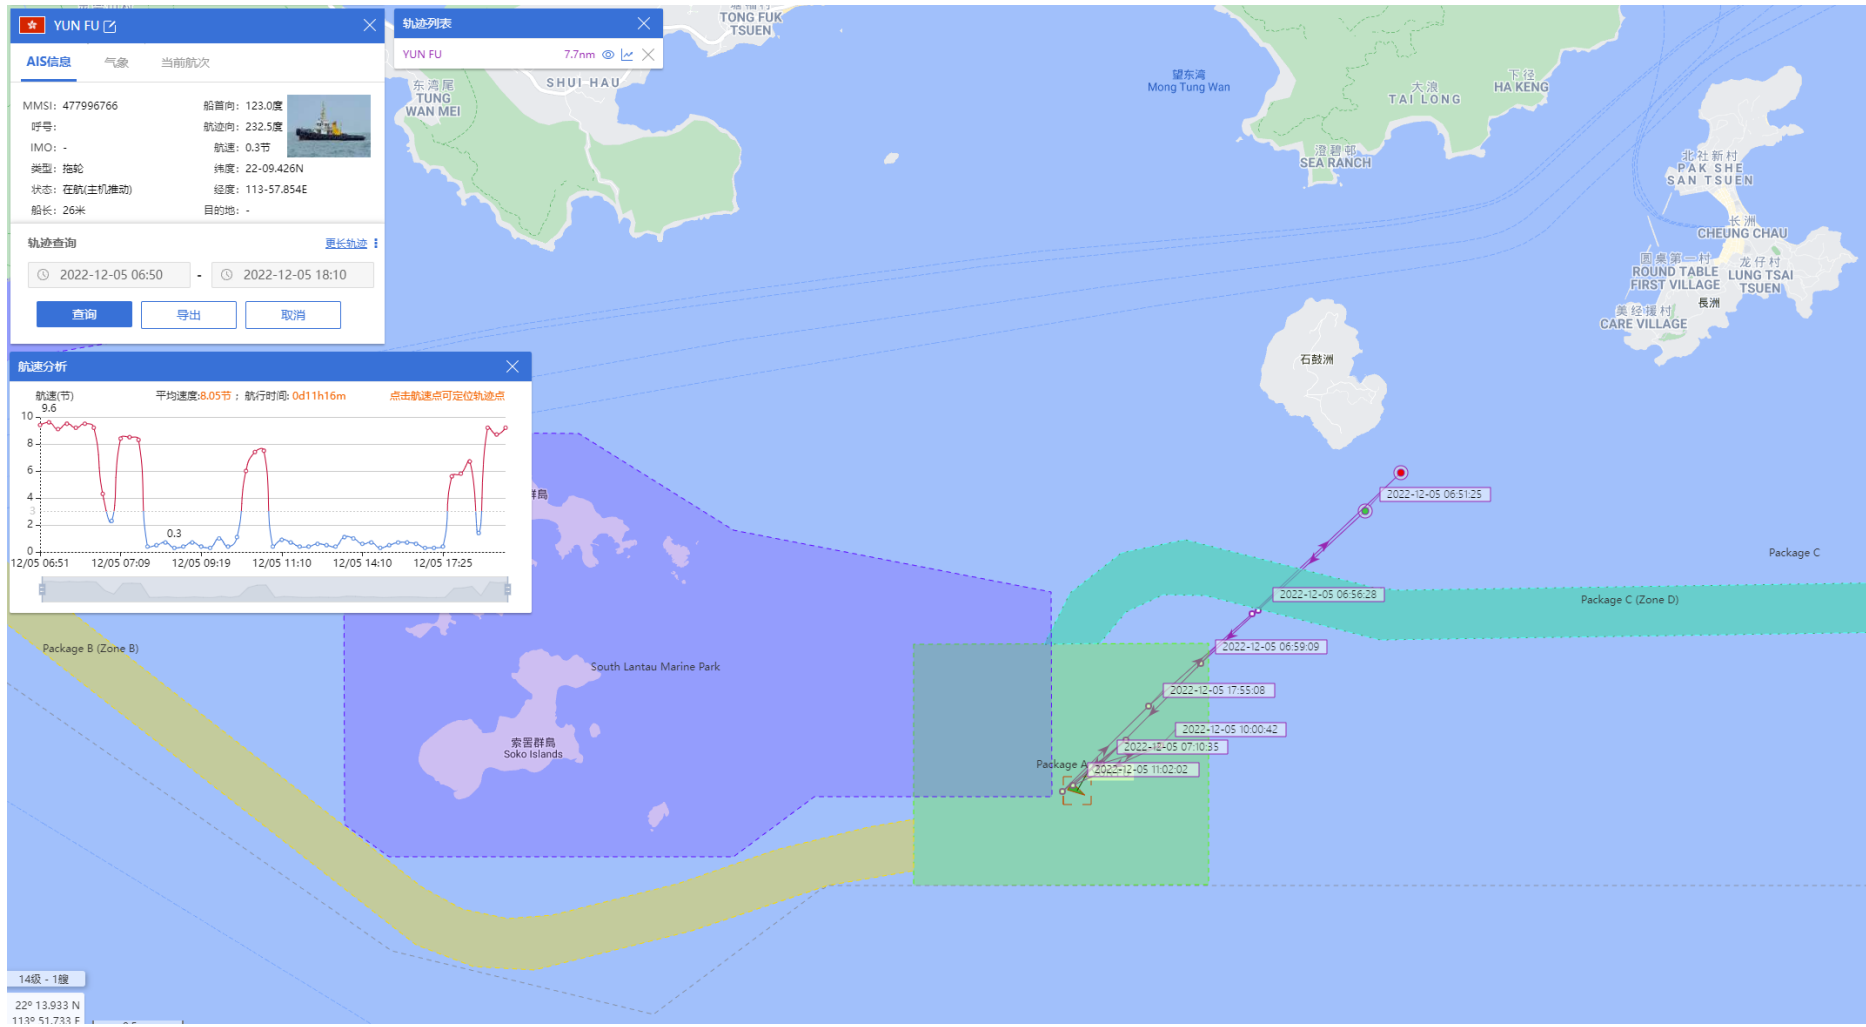

27-12-2022

DE YUAN (Special Purpose Vessel) Historical Data Records (25-31Dec 2022)

28-12-2022

Yun Fu (Tug Boat) Historical Data Records (1-10 Dec 2022)

01-12-2022

Yun Fu (Tug Boat) Historical Data Records (1-10 Dec 2022)

02-12-2022

Yun Fu (Tug Boat) Historical Data Records (1-10 Dec 2022)

03-12-2022

Yun Fu (Tug Boat) Historical Data Records (1-10 Dec 2022)

04-12-2022

Yun Fu (Tug Boat) Historical Data Records (1-10 Dec 2022)

05-12-2022

Yun Fu (Tug Boat) Historical Data Records (1-10 Dec 2022)

06-12-2022

Yun Fu (Tug Boat) Historical Data Records (1-10 Dec 2022)

07-12-2022

Yun Fu (Tug Boat) Historical Data Records (1-10 Dec 2022)