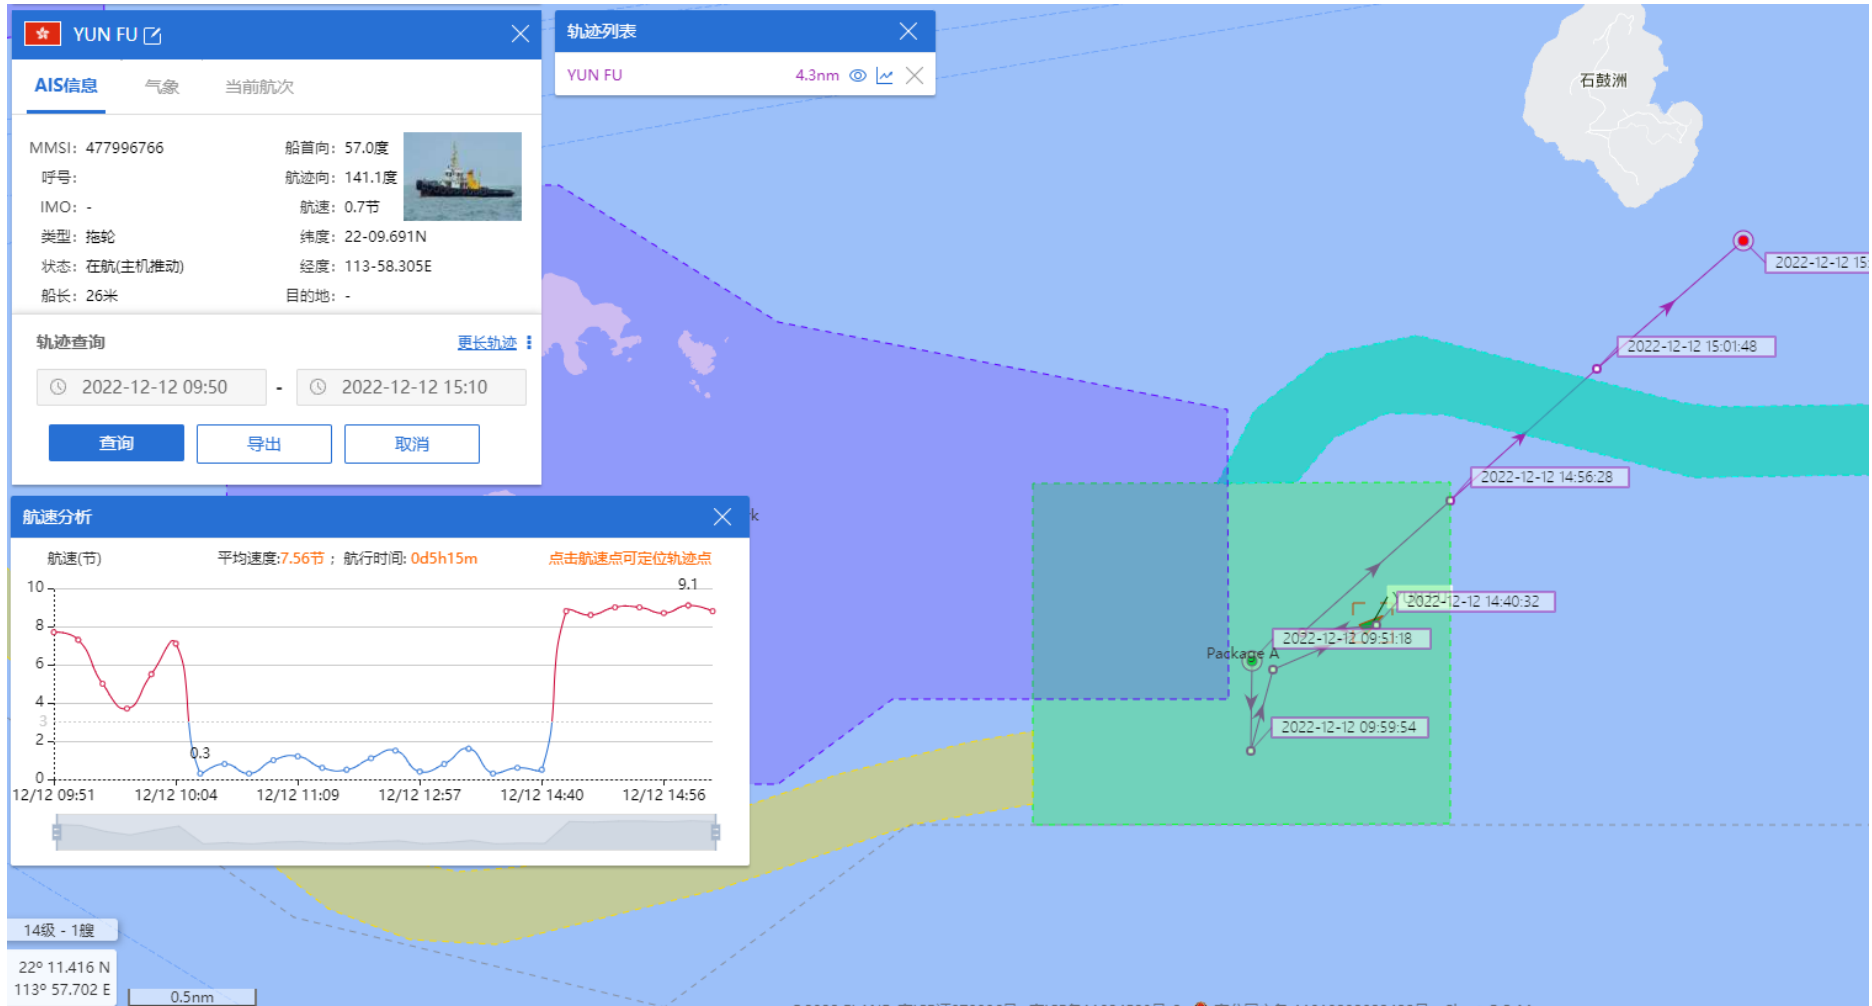

Yun Fu (Tug Boat) Historical Data Records (11-17 Dec 2022)

12-12-2022