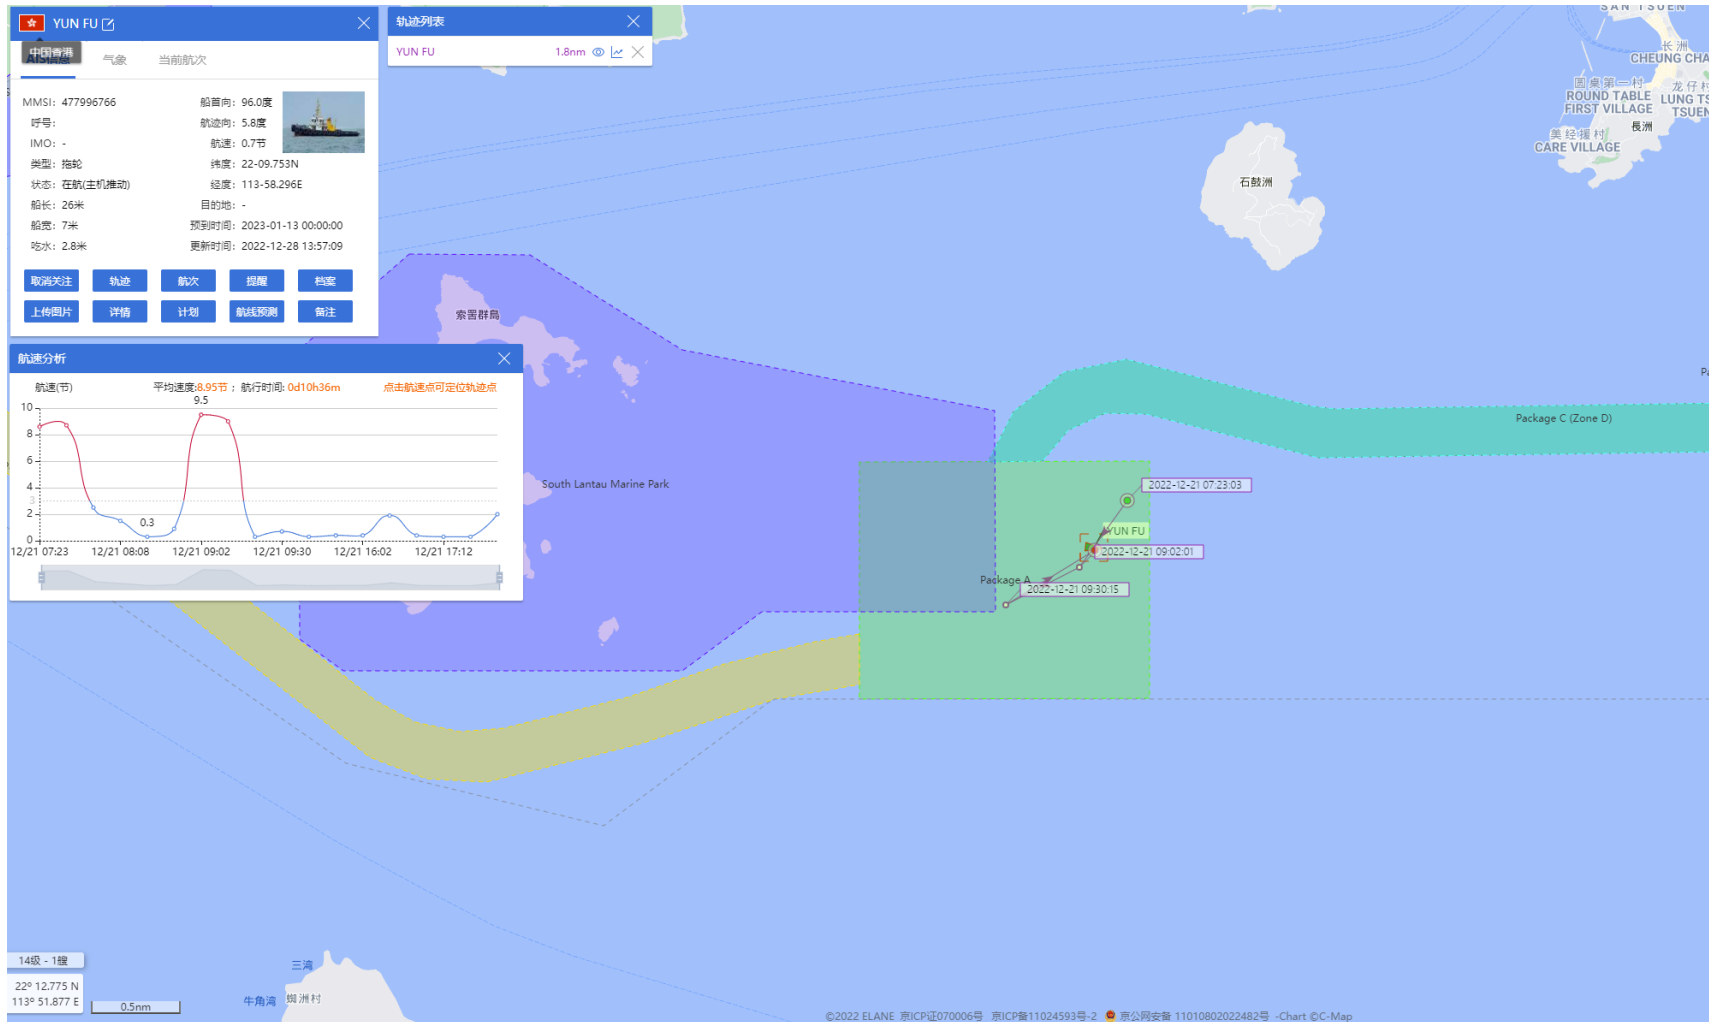

18-12-2022

Yun Fu (Tug Boat) Historical Data Records (18-24 Dec 2022)

19-12-2022

Yun Fu (Tug Boat) Historical Data Records (18-24 Dec 2022)

20-12-2022

Yun Fu (Tug Boat) Historical Data Records (18-24 Dec 2022)

21-12-2022

Yun Fu (Tug Boat) Historical Data Records (18-24 Dec 2022)

22-12-2022

Yun Fu (Tug Boat) Historical Data Records (18-24 Dec 2022)

23-12-2022

Yun Fu (Tug Boat) Historical Data Records (18-24 Dec 2022)