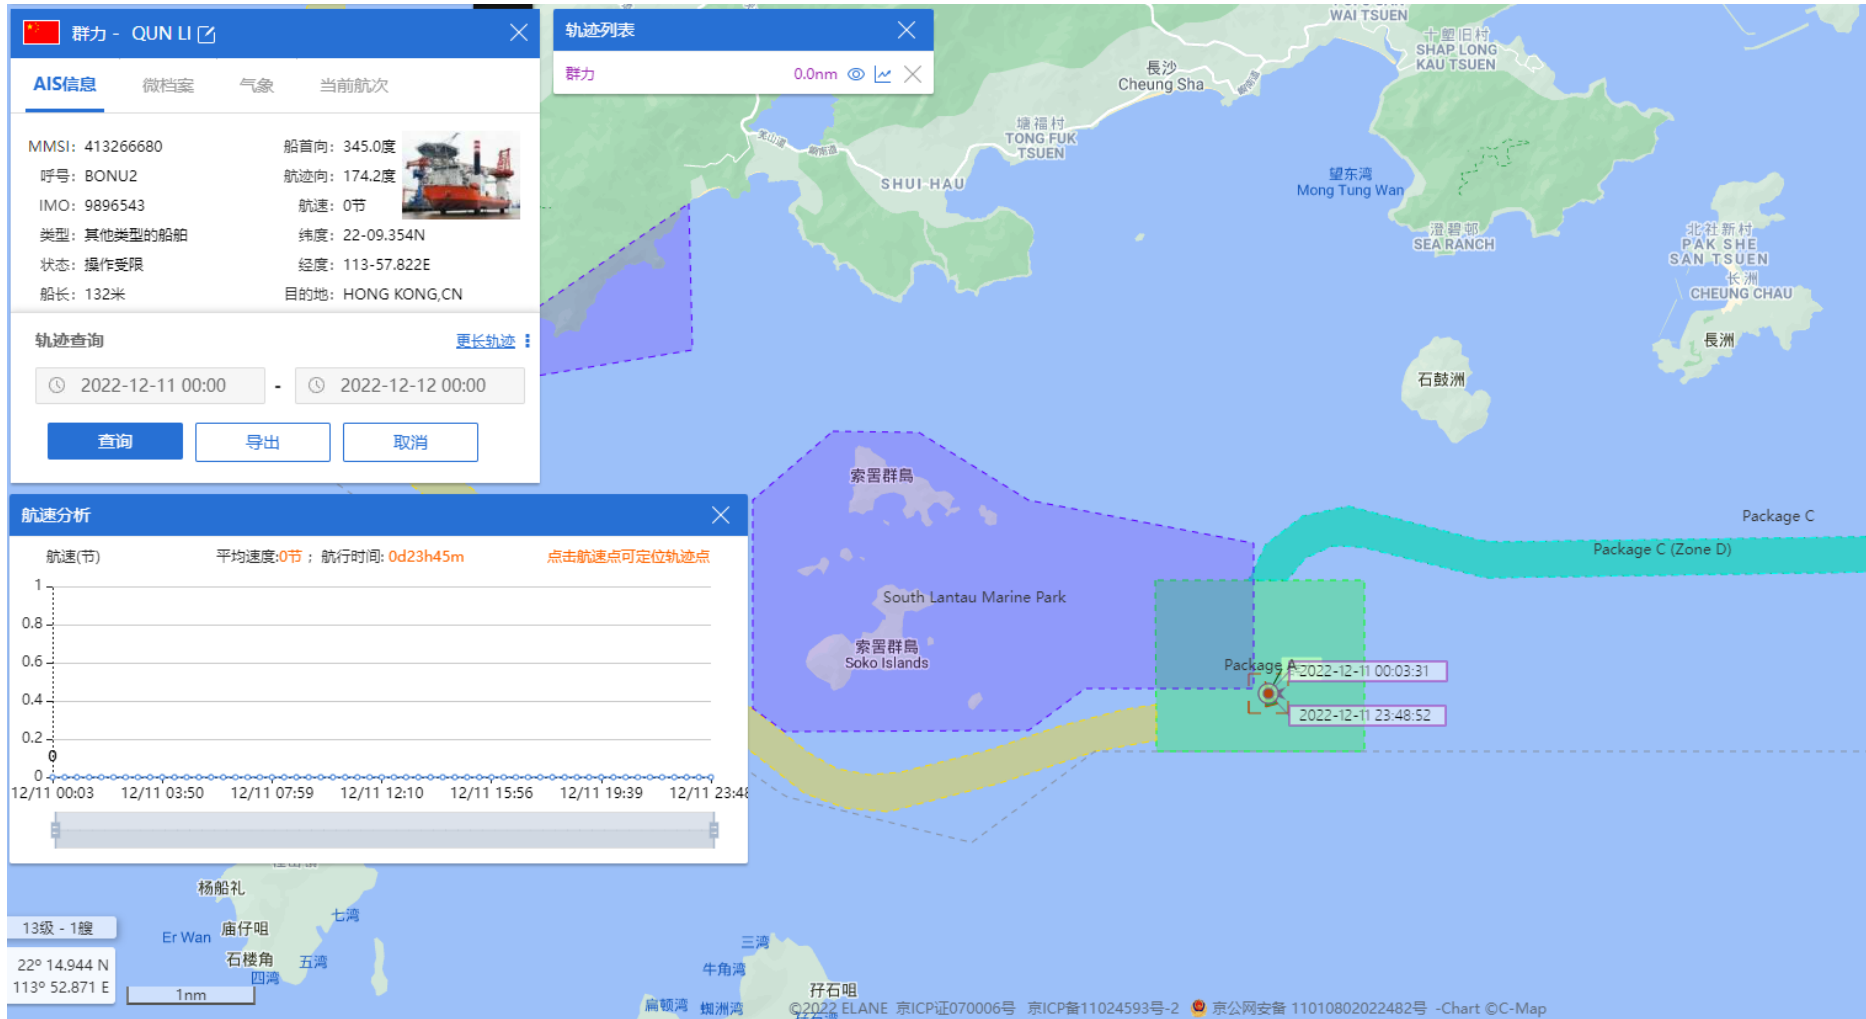

01-12-2022

QUN LI (Special Purpose Vessel) Historical Data Records (1-10 Dec 2022)

02-12-2022

QUN LI (Special Purpose Vessel) Historical Data Records (1-10 Dec 2022)

06-12-2022

QUN LI (Special Purpose Vessel) Historical Data Records (1-10 Dec 2022)

07-12-2022

QUN LI (Special Purpose Vessel) Historical Data Records (1-10 Dec 2022)

08-12-2022

QUN LI (Special Purpose Vessel) Historical Data Records (11-17 Dec 2022)

11-12-2022

QUN LI (Special Purpose Vessel) Historical Data Records (11-17 Dec 2022)

12-12-2022

QUN LI (Special Purpose Vessel) Historical Data Records (11-17 Dec 2022)

13-12-2022

QUN LI (Special Purpose Vessel) Historical Data Records (11-17 Dec 2022)

14-12-2022

QUN LI (Special Purpose Vessel) Historical Data Records (11-17 Dec 2022)