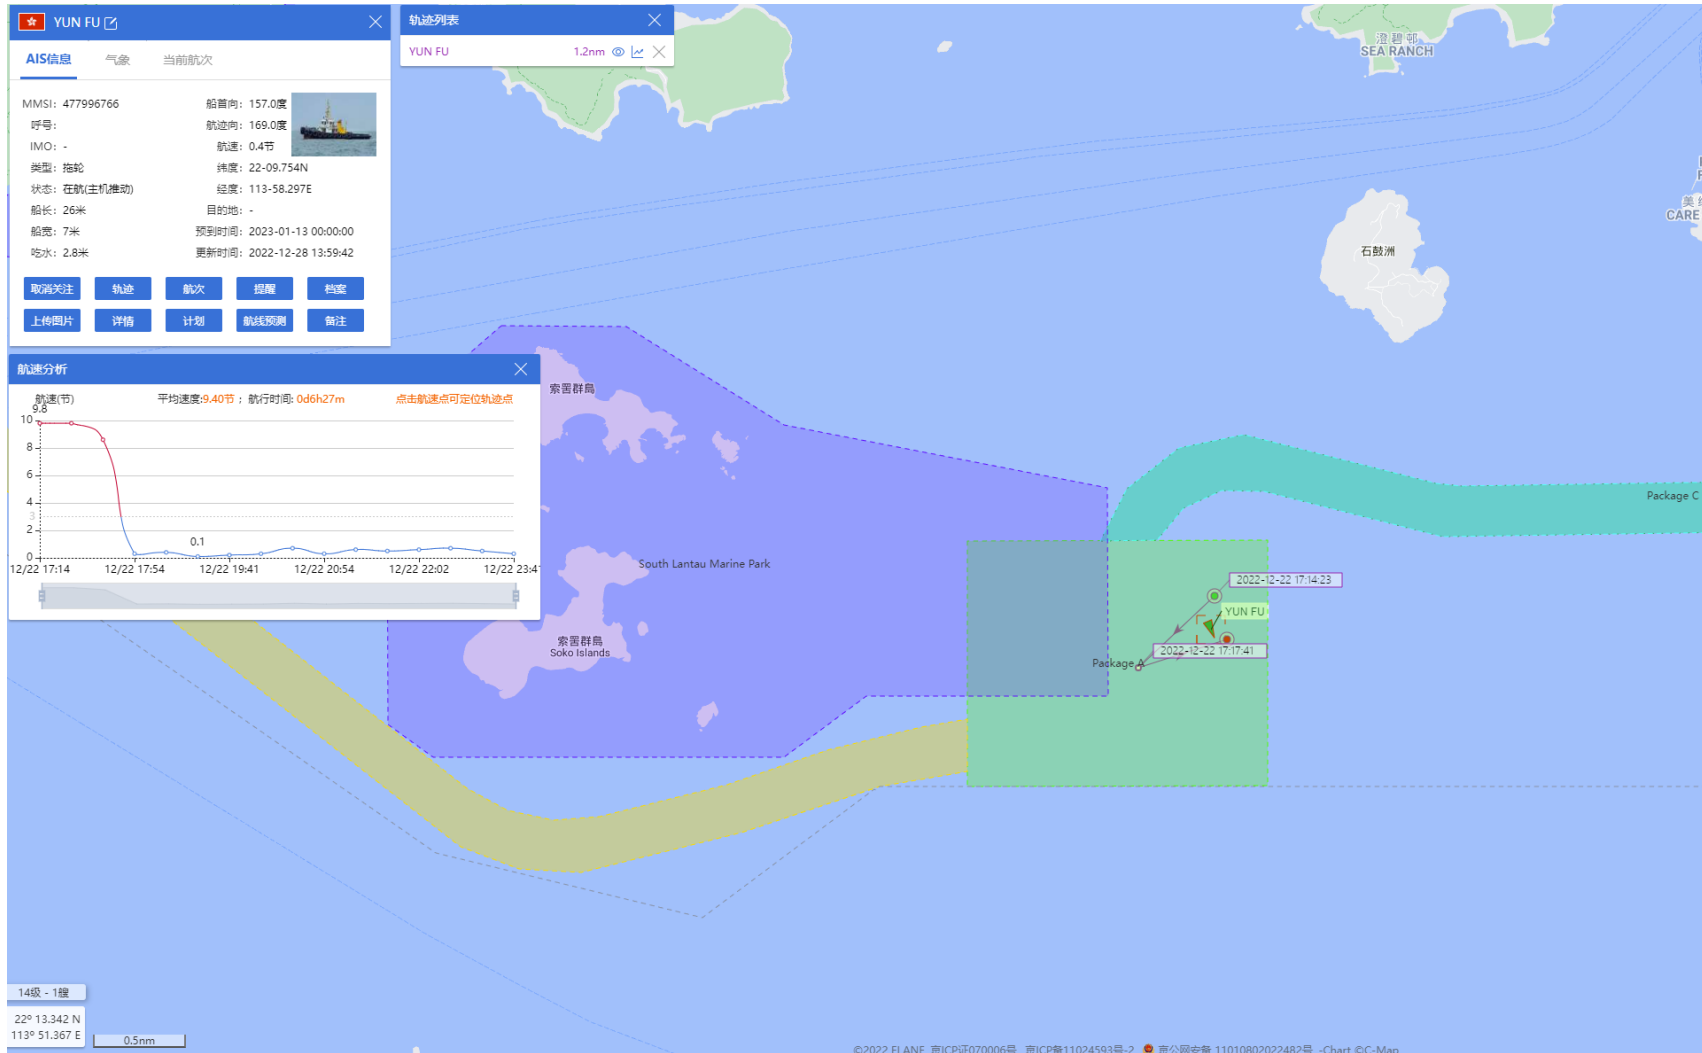

18-12-2022

Yun Fu (Tug Boat) Historical Data Records (18-24 Dec 2022)

19-12-2022

Yun Fu (Tug Boat) Historical Data Records (18-24 Dec 2022)

20-12-2022

Yun Fu (Tug Boat) Historical Data Records (18-24 Dec 2022)

21-12-2022

Yun Fu (Tug Boat) Historical Data Records (18-24 Dec 2022)

22-12-2022

Yun Fu (Tug Boat) Historical Data Records (18-24 Dec 2022)

23-12-2022

Yun Fu (Tug Boat) Historical Data Records (18-24 Dec 2022)