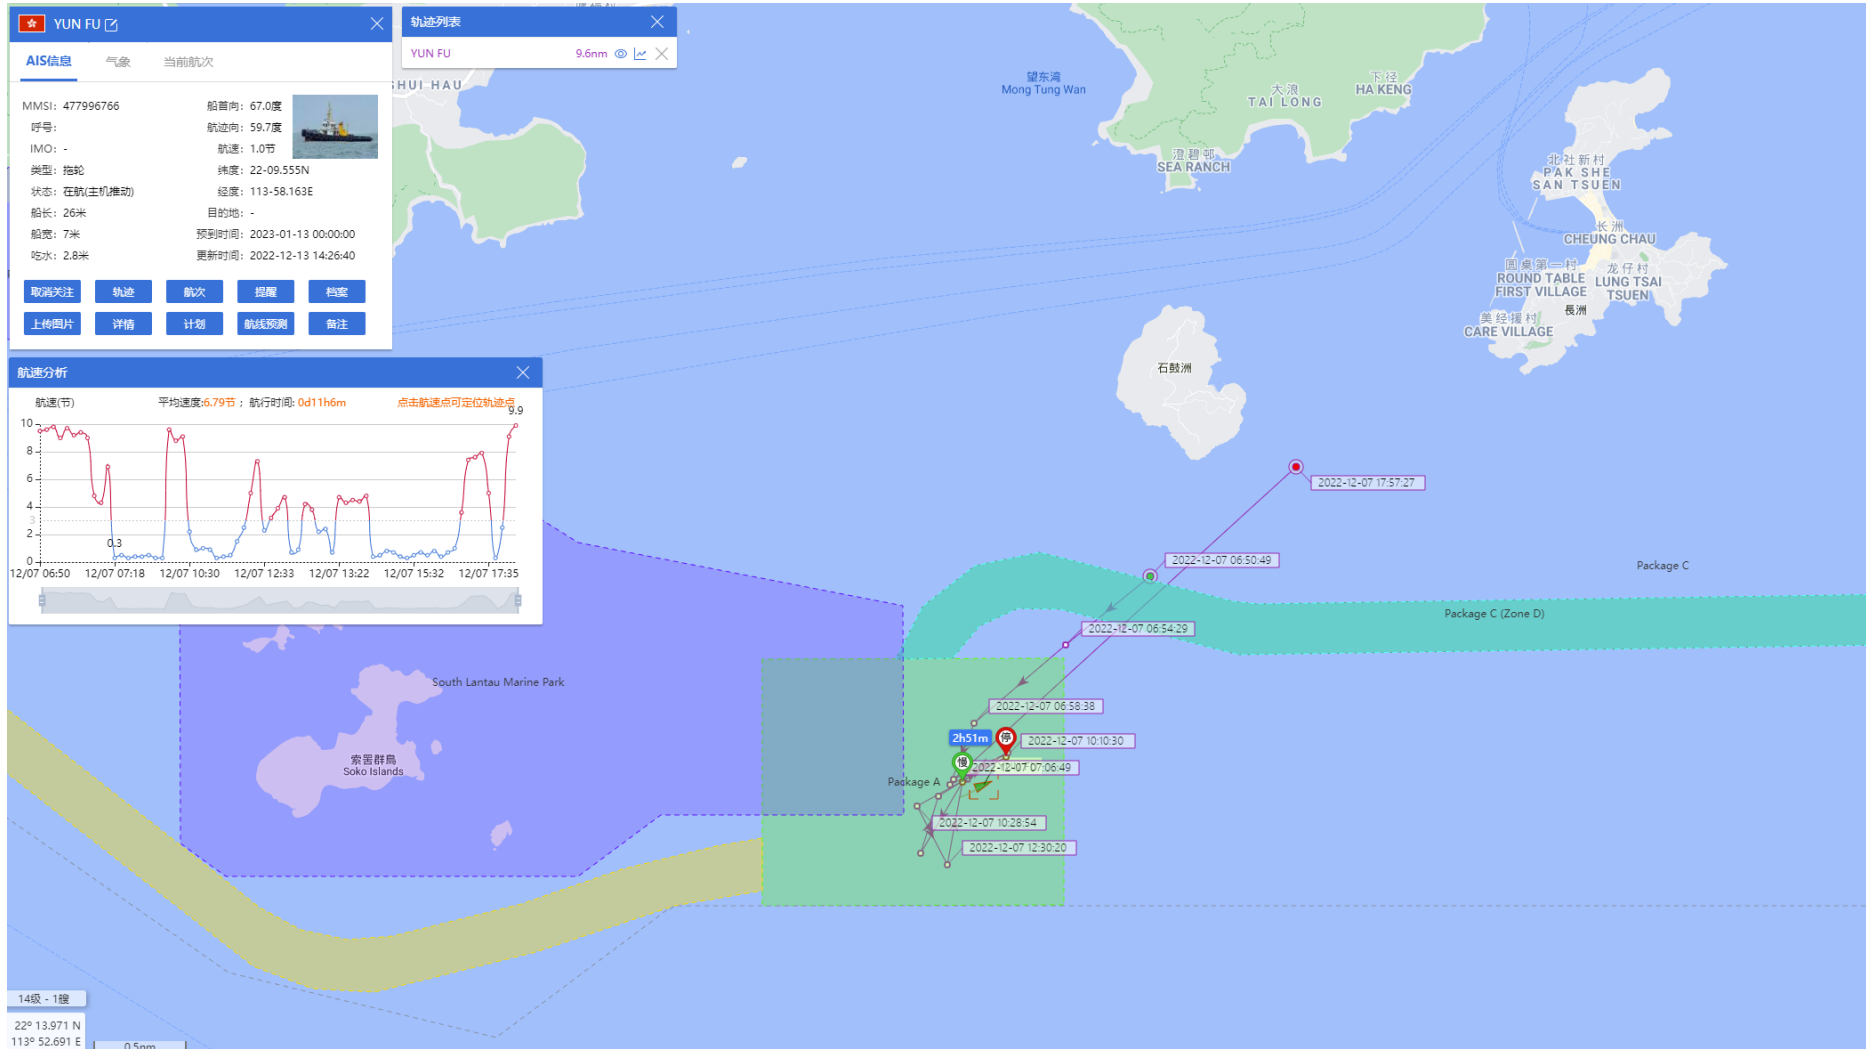

05-12-2022

Yun Fu (Tug Boat) Historical Data Records (1-10 Dec 2022)

06-12-2022

Yun Fu (Tug Boat) Historical Data Records (1-10 Dec 2022)

07-12-2022

Yun Fu (Tug Boat) Historical Data Records (1-10 Dec 2022)

08-12-2022

Yun Fu (Tug Boat) Historical Data Records (1-10 Dec 2022)

09-12-2022

Yun Fu (Tug Boat) Historical Data Records (1-10 Dec 2022)

10-12-2022

Yun Fu (Tug Boat) Historical Data Records (11-17 Dec 2022)