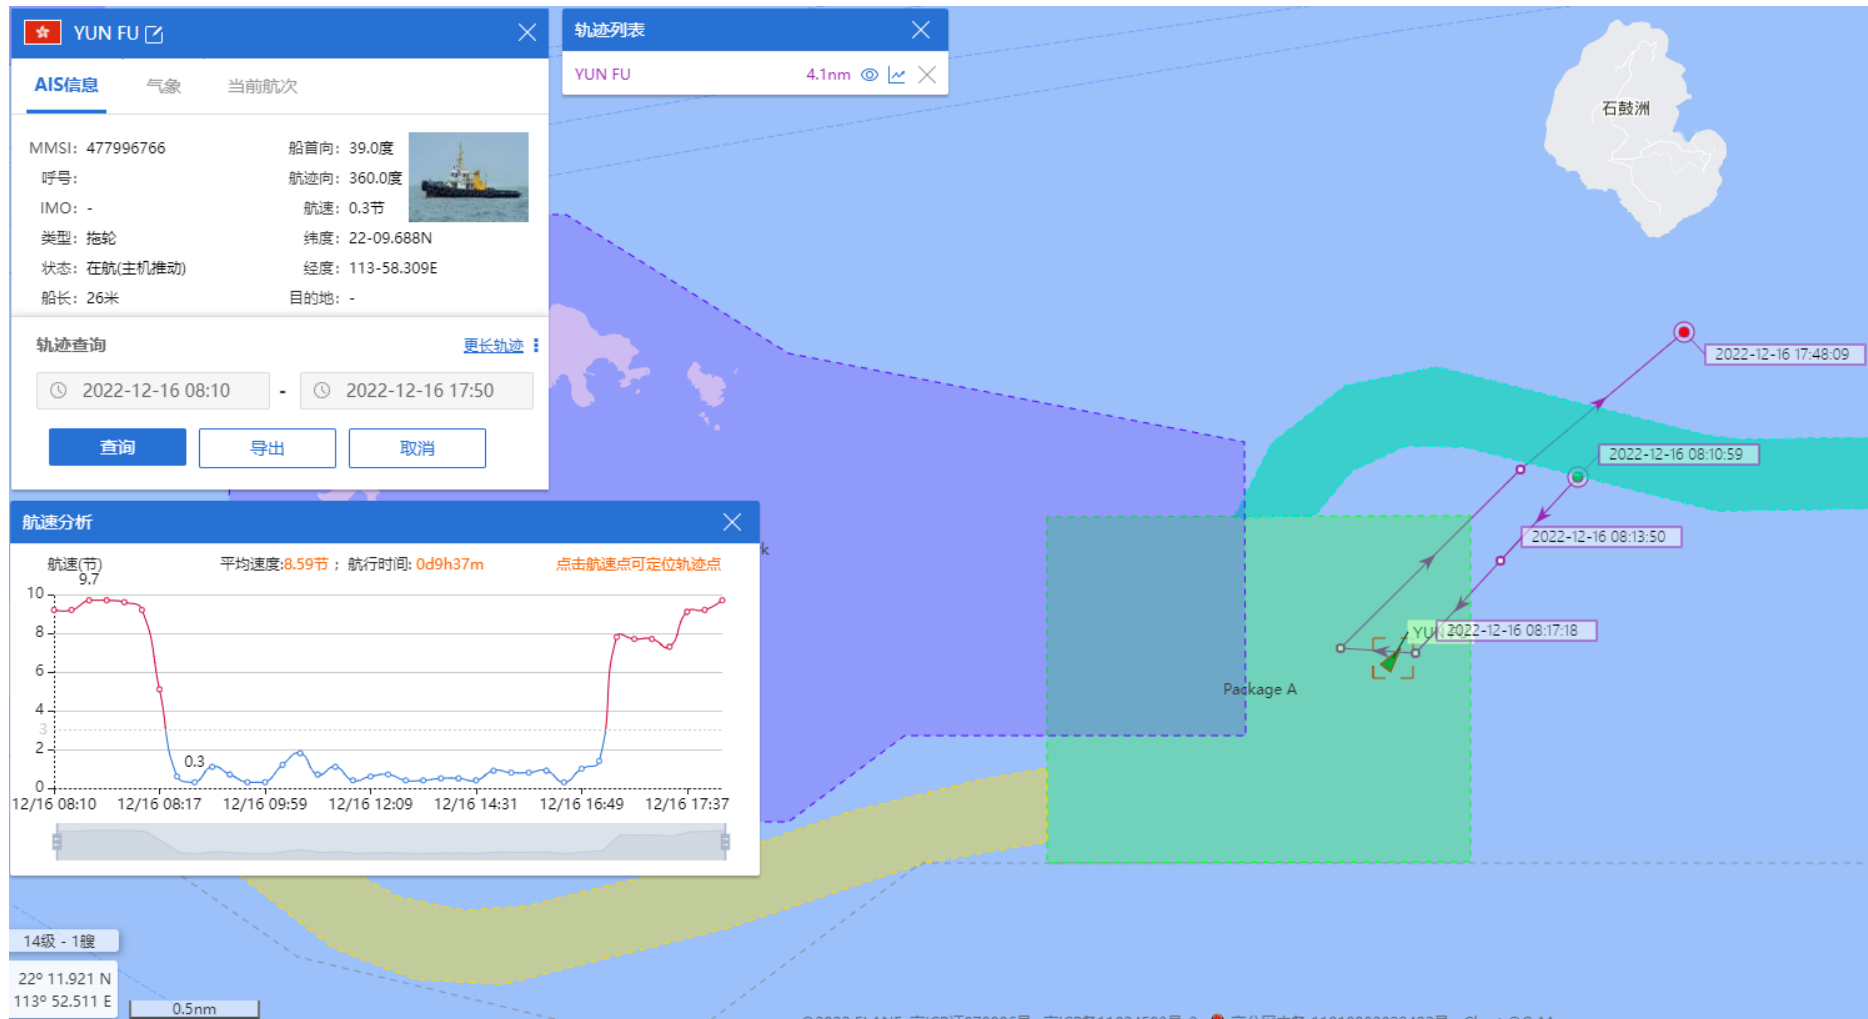

14-12-2022

Yun Fu (Tug Boat) Historical Data Records (11-17 Dec 2022)

15-12-2022

Yun Fu (Tug Boat) Historical Data Records (11-17 Dec 2022)

16-12-2022

Yun Fu (Tug Boat) Historical Data Records (18-24 Dec 2022)

18-12-2022

Yun Fu (Tug Boat) Historical Data Records (18-24 Dec 2022)

19-12-2022

Yun Fu (Tug Boat) Historical Data Records (18-24 Dec 2022)

20-12-2022

Yun Fu (Tug Boat) Historical Data Records (18-24 Dec 2022)