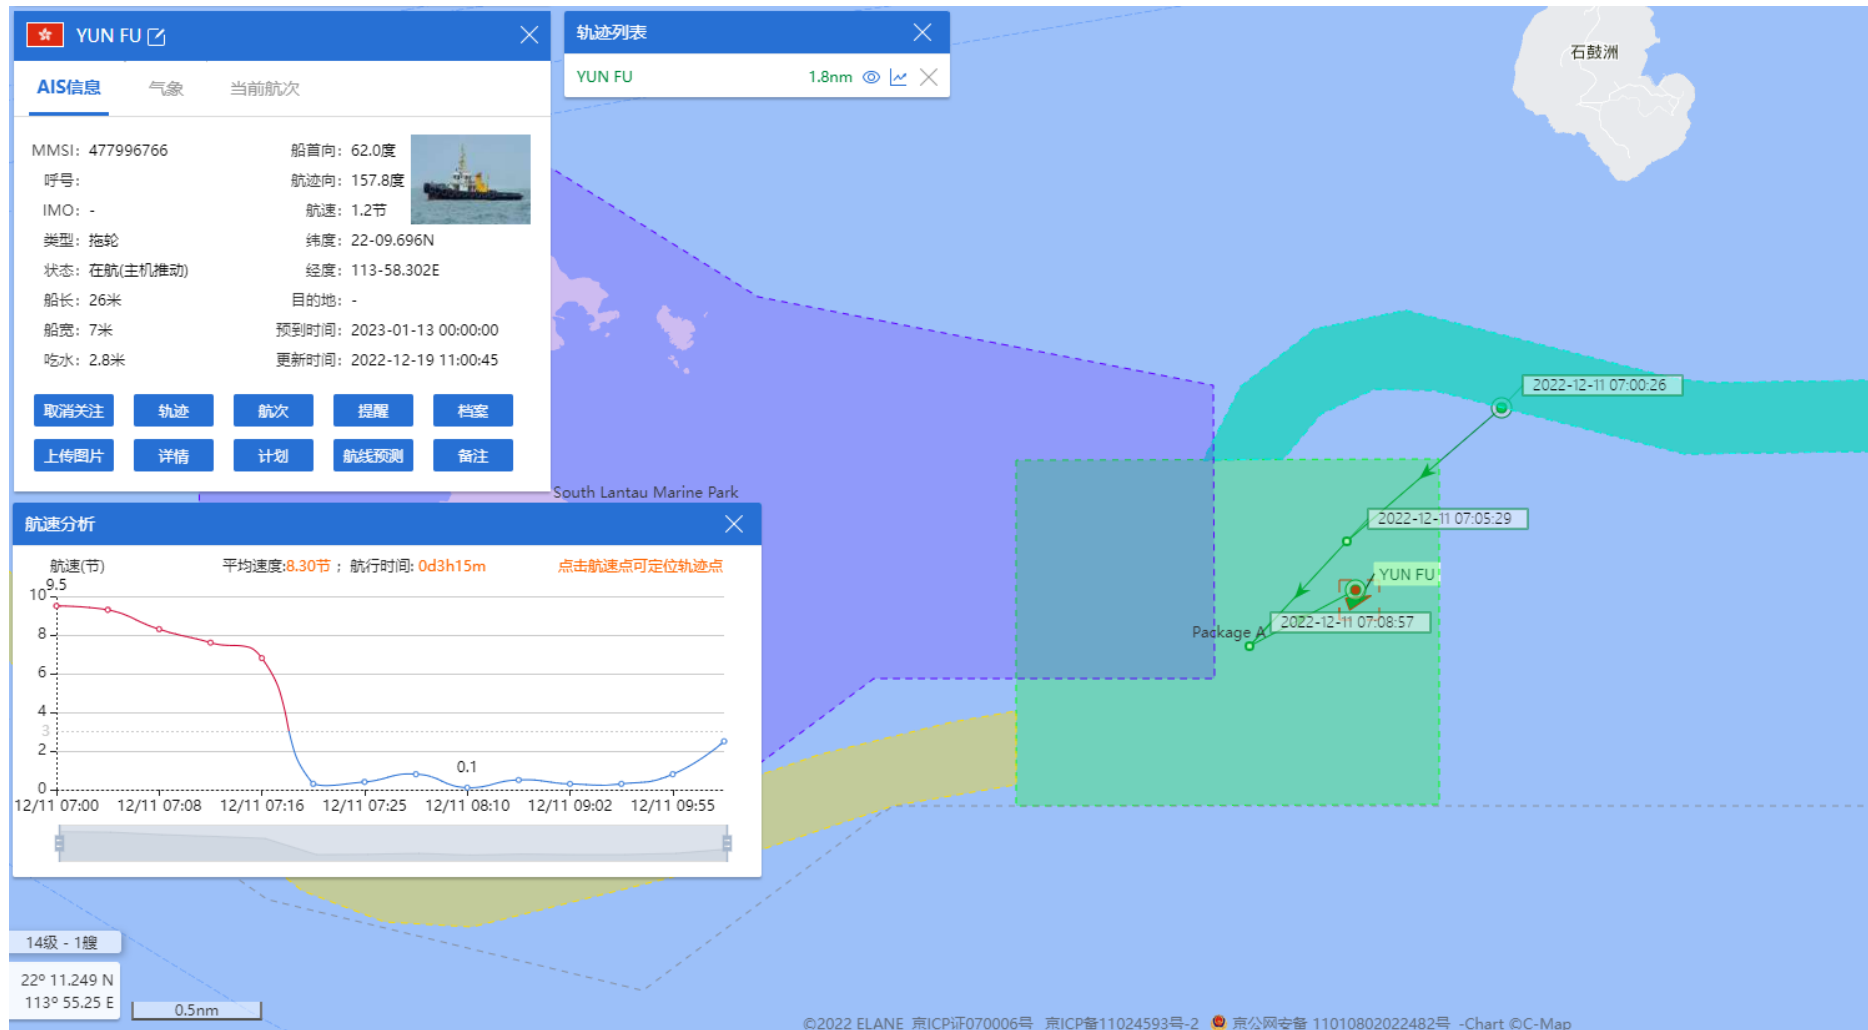

08-12-2022

Yun Fu (Tug Boat) Historical Data Records (1-10 Dec 2022)

09-12-2022

Yun Fu (Tug Boat) Historical Data Records (1-10 Dec 2022)

10-12-2022

Yun Fu (Tug Boat) Historical Data Records (11-17 Dec 2022)

11-12-2022

Yun Fu (Tug Boat) Historical Data Records (11-17 Dec 2022)

12-12-2022

Yun Fu (Tug Boat) Historical Data Records (11-17 Dec 2022)

13-12-2022

Yun Fu (Tug Boat) Historical Data Records (11-17 Dec 2022)