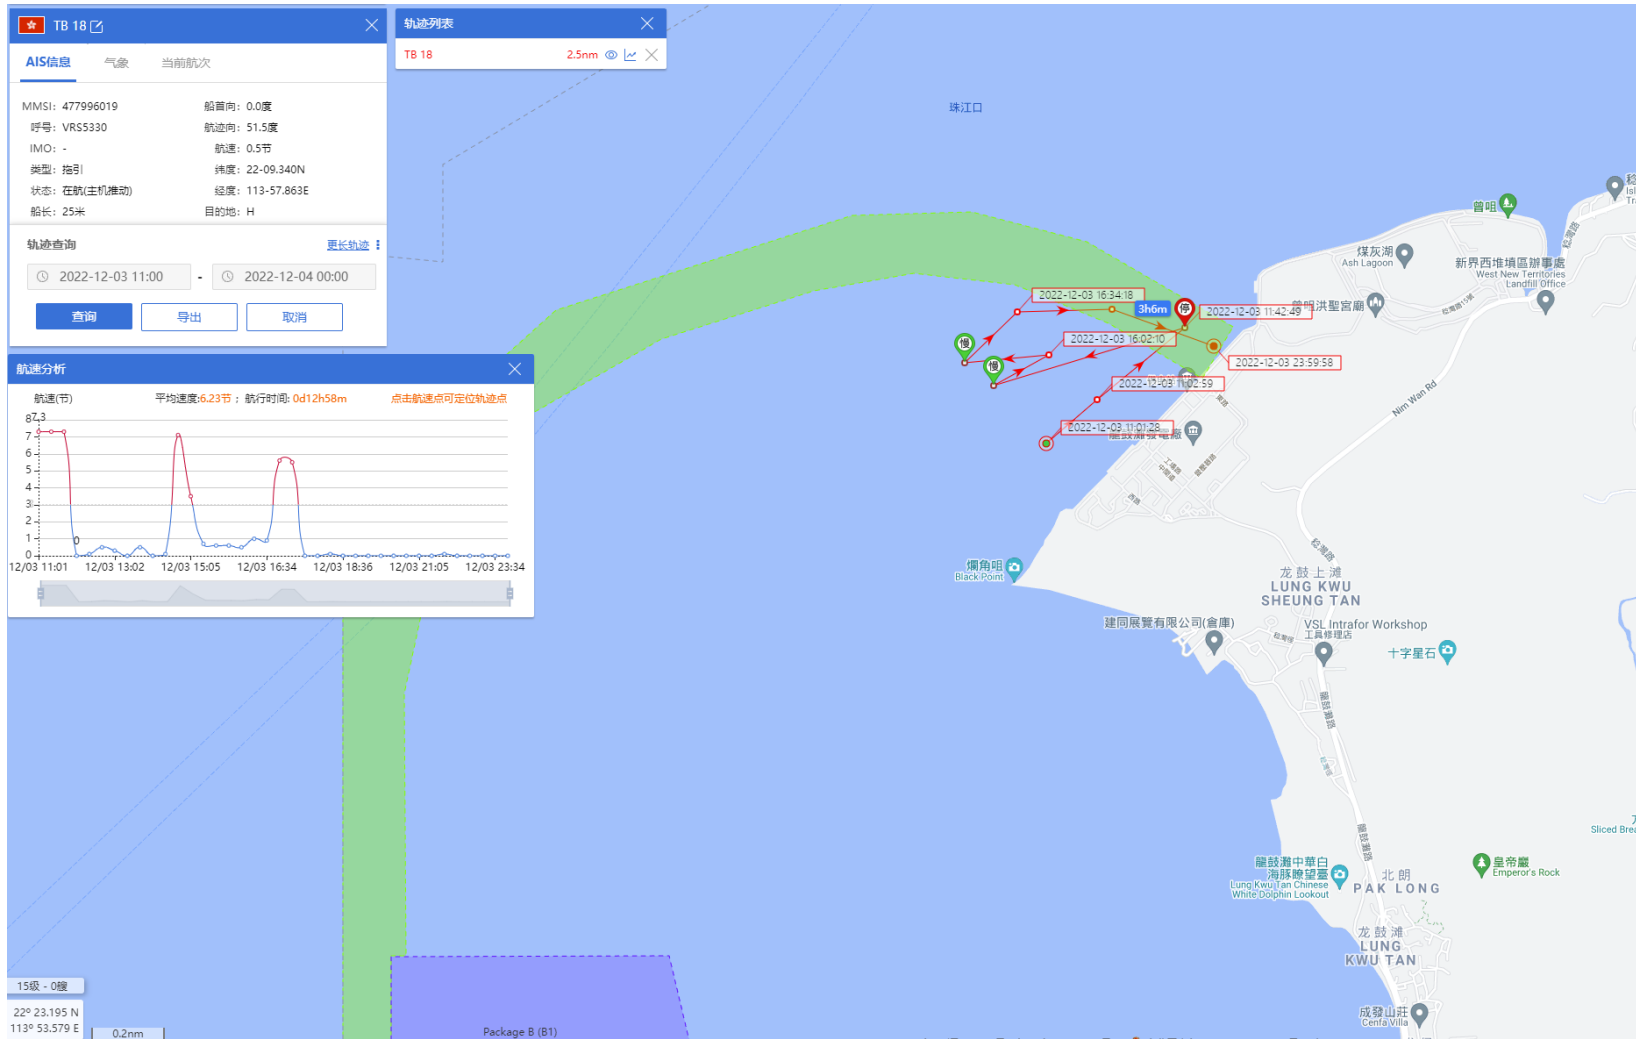

27-12-2022

Yun Fu (Tug Boat) Historical Data Records (25-31 Dec 2022)

28-12-2022

Yun Fu (Tug Boat) Historical Data Records (25-31 Dec 2022)

29-12-2022

Yun Fu (Tug Boat) Historical Data Records (25-31 Dec 2022)

30-12-2022

Yun Fu (Tug Boat) Historical Data Records (25-31 Dec 2022)

31-12-2022

TB 18 (Tug Boat)

Historical Data Records (1-10 Dec 2022)

02-12-2022

TB 18 (Tug Boat)

Historical Data Records (1-10 Dec 2022)

03-12-2022

TB 18 (Tug Boat)

Historical Data Records (1-10 Dec 2022)

04-12-2022

TB 18 (Tug Boat)

Historical Data Records (1-10 Dec 2022)

05-12-2022

TB 18 (Tug Boat) Historical Data Records (1-10 Dec 2022)

06-12-2022

TB 18 (Tug Boat)

Historical Data Records (1-10 Dec 2022)

07-12-2022

TB 18 (Tug Boat) Historical Data Records (1-10 Dec 2022)

08-12-2022

TB 18 (Tug Boat)

Historical Data Records (1-10 Dec 2022)