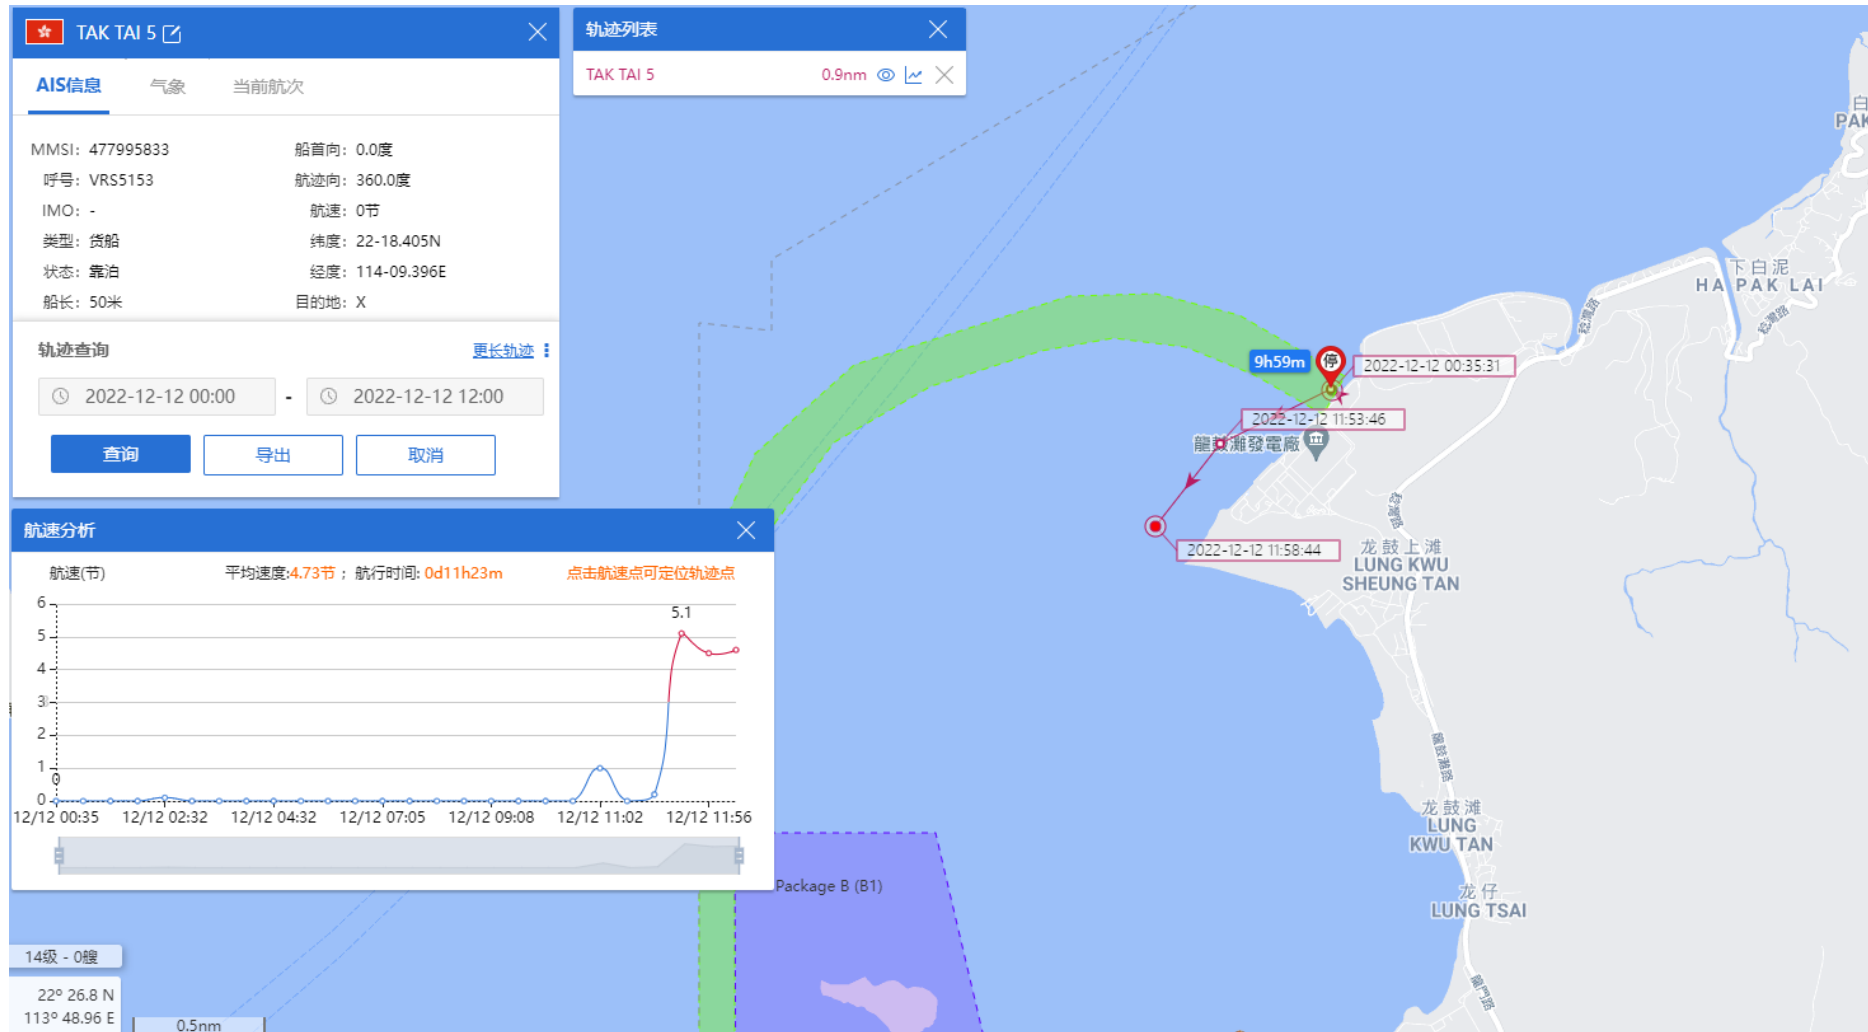

10-12-2022

TaK Tai 5 (Dumb Lighter)

Historical Data Records (11-17 Dec 2022)

11-12-2022

TaK Tai 5 (Dumb Lighter)

Historical Data Records (11-17 Dec 2022)

12-12-2022

QUN LI (Special Purpose Vessel) Historical Data Records (1-10 Dec 2022)

01-12-2022

QUN LI (Special Purpose Vessel) Historical Data Records (1-10 Dec 2022)

02-12-2022

QUN LI (Special Purpose Vessel) Historical Data Records (1-10 Dec 2022)

06-12-2022

QUN LI (Special Purpose Vessel) Historical Data Records (1-10 Dec 2022)