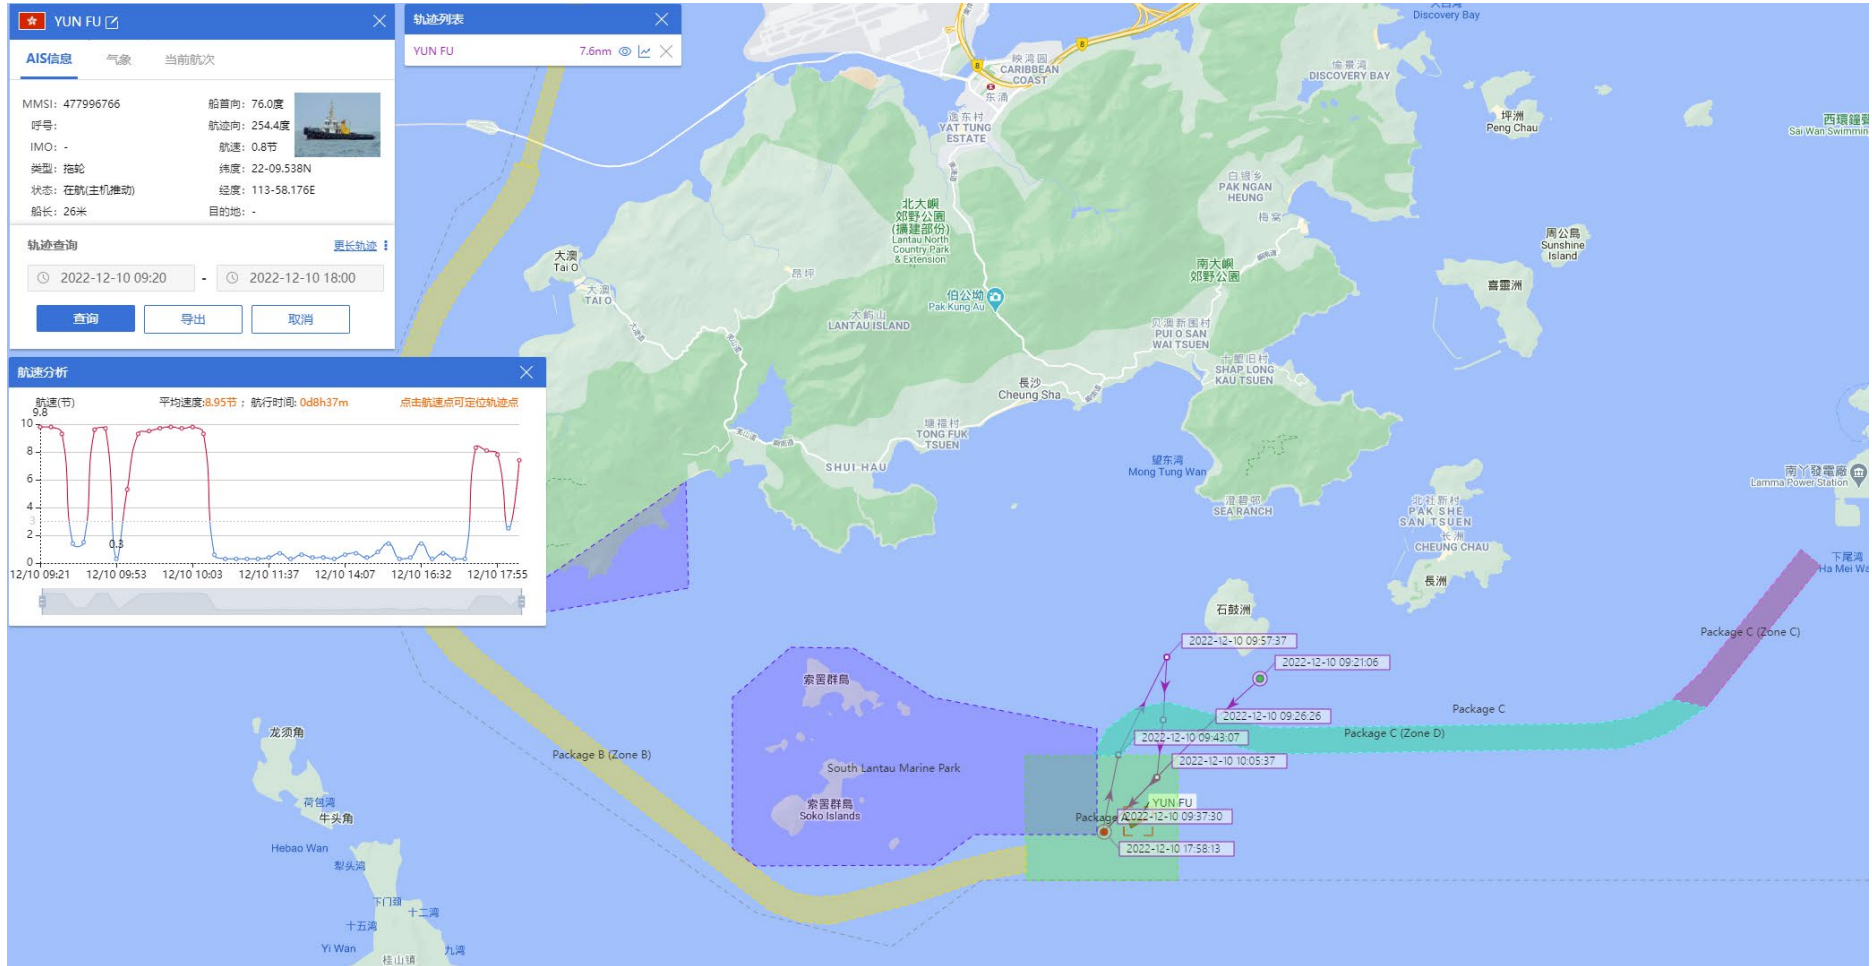

08-12-2022

Yun Fu (Tug Boat) Historical Data Records (1-10 Dec 2022)

09-12-2022

Yun Fu (Tug Boat) Historical Data Records (1-10 Dec 2022)

10-12-2022

Yun Fu (Tug Boat) Historical Data Records (11-17 Dec 2022)

11-12-2022

Yun Fu (Tug Boat) Historical Data Records (11-17 Dec 2022)

12-12-2022

Yun Fu (Tug Boat) Historical Data Records (11-17 Dec 2022)

13-12-2022

Yun Fu (Tug Boat) Historical Data Records (11-17 Dec 2022)