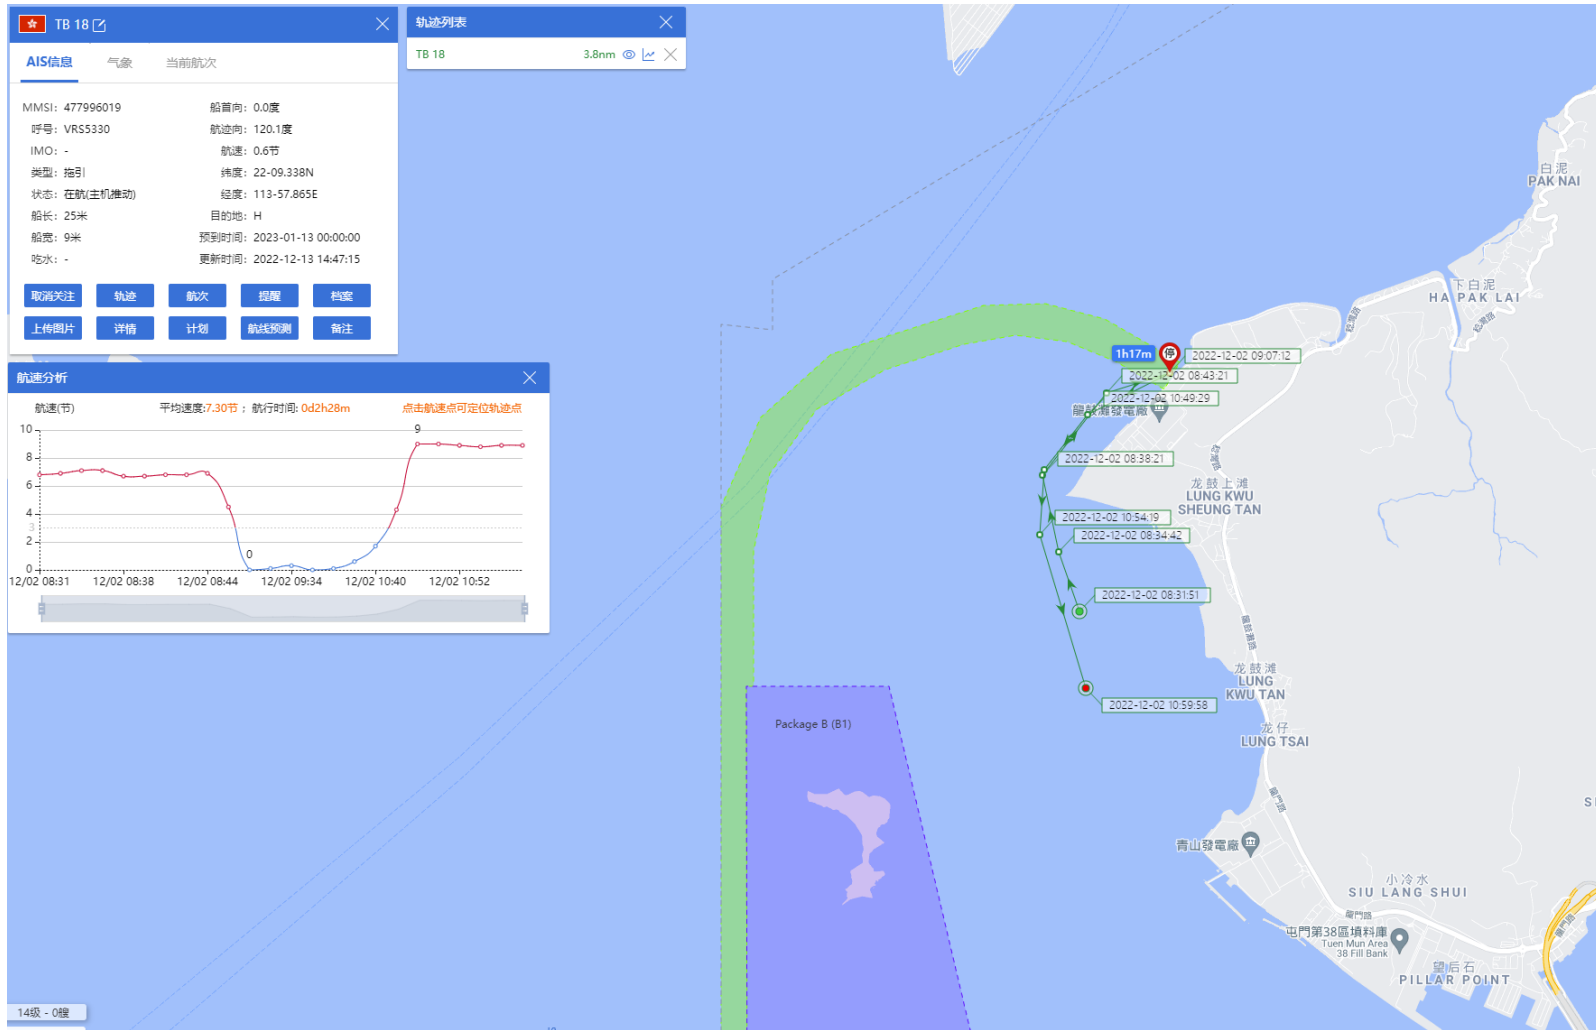

30-12-2022

Yun Fu (Tug Boat) Historical Data Records (25-31 Dec 2022)

31-12-2022

TB 18 (Tug Boat)

Historical Data Records (1-10 Dec 2022)

02-12-2022

TB 18 (Tug Boat)

Historical Data Records (1-10 Dec 2022)

03-12-2022

TB 18 (Tug Boat)

Historical Data Records (1-10 Dec 2022)

04-12-2022

TB 18 (Tug Boat)

Historical Data Records (1-10 Dec 2022)

05-12-2022

TB 18 (Tug Boat) Historical Data Records (1-10 Dec 2022)

06-12-2022

TB 18 (Tug Boat)

Historical Data Records (1-10 Dec 2022)

07-12-2022

TB 18 (Tug Boat) Historical Data Records (1-10 Dec 2022)

08-12-2022

TB 18 (Tug Boat)

Historical Data Records (1-10 Dec 2022)