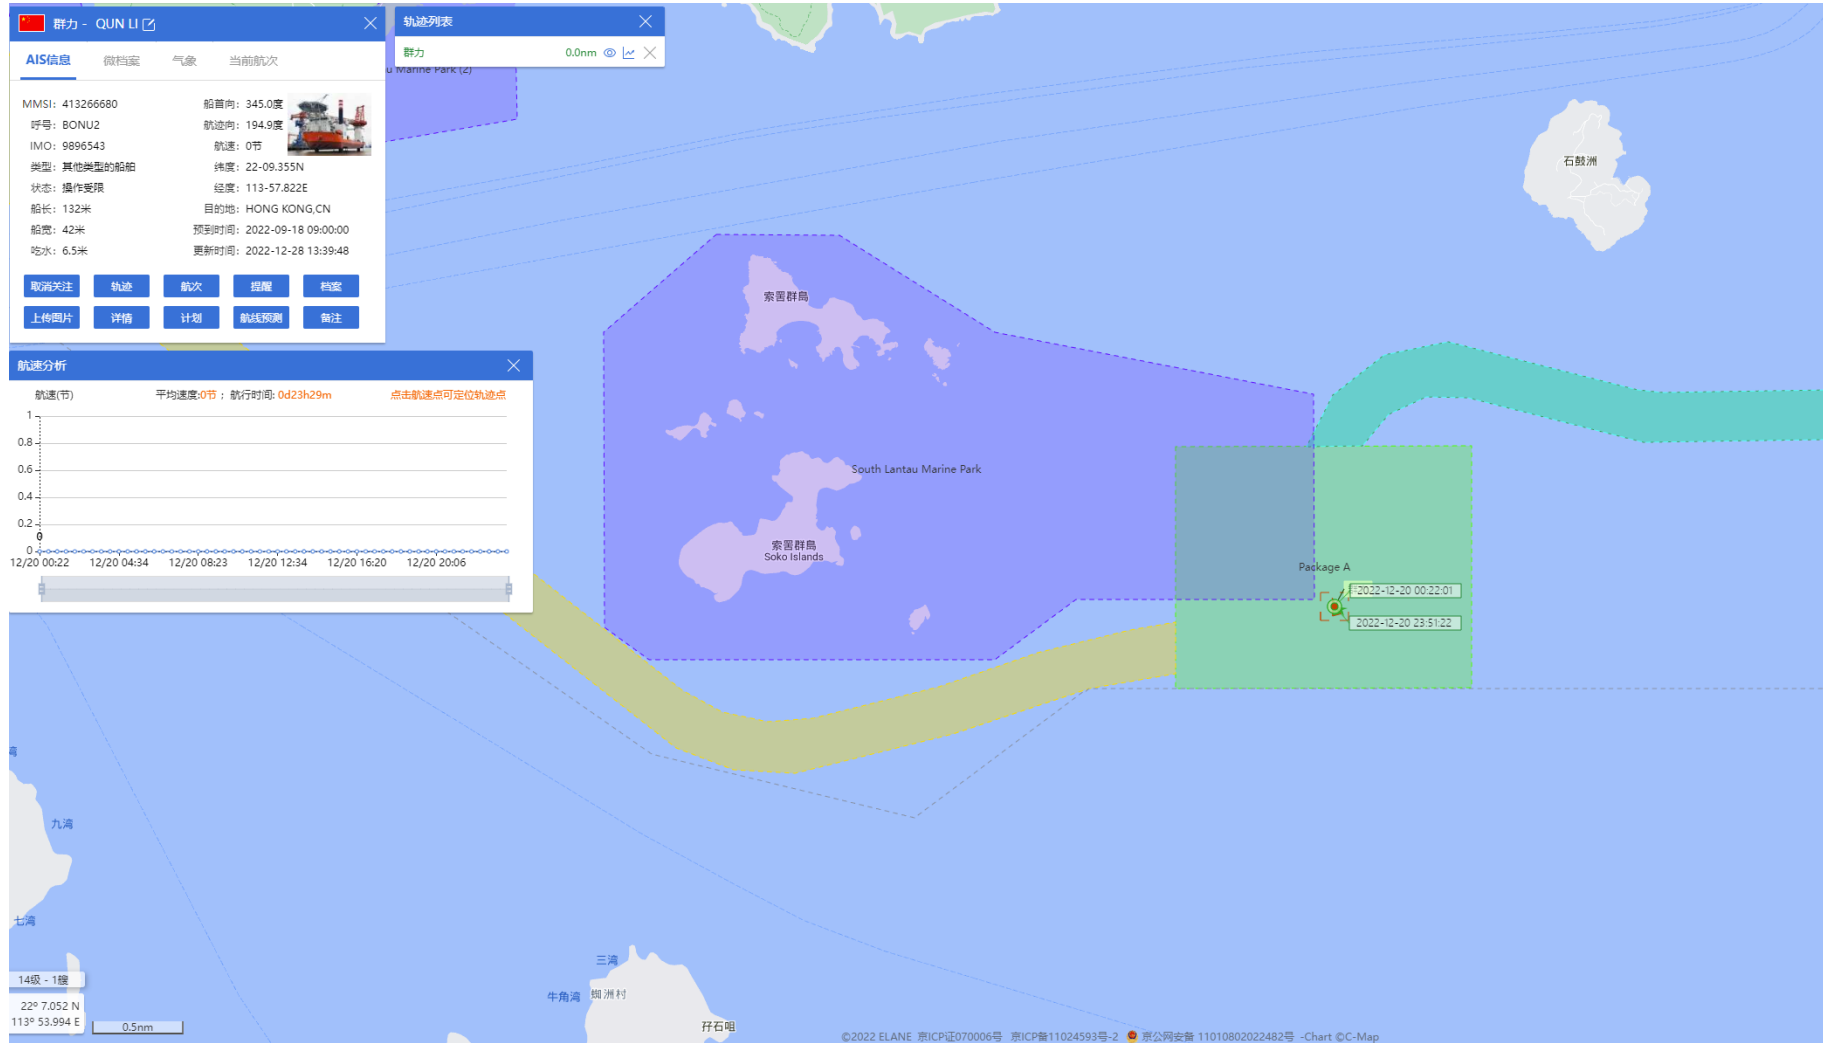

15-12-2022

QUN LI (Special Purpose Vessel) Historical Data Records (11-17 Dec 2022)

16-12-2022

QUN LI (Special Purpose Vessel) Historical Data Records (11-17 Dec 2022)

17-12-2022

QUN LI (Special Purpose Vessel) Historical Data Records (18-24 Dec 2022)

18-12-2022

QUN LI (Special Purpose Vessel) Historical Data Records (18-24 Dec 2022)

19-12-2022

QUN LI (Special Purpose Vessel) Historical Data Records (18-24 Dec 2022)

20-12-2022

QUN LI (Special Purpose Vessel) Historical Data Records (18-24 Dec 2022)

21-12-2022

QUN LI (Special Purpose Vessel) Historical Data Records (18-24 Dec 2022)

22-12-2022

QUN LI (Special Purpose Vessel) Historical Data Records (18-24 Dec 2022)

23-12-2022

QUN LI (Special Purpose Vessel) Historical Data Records (18-24 Dec 2022)