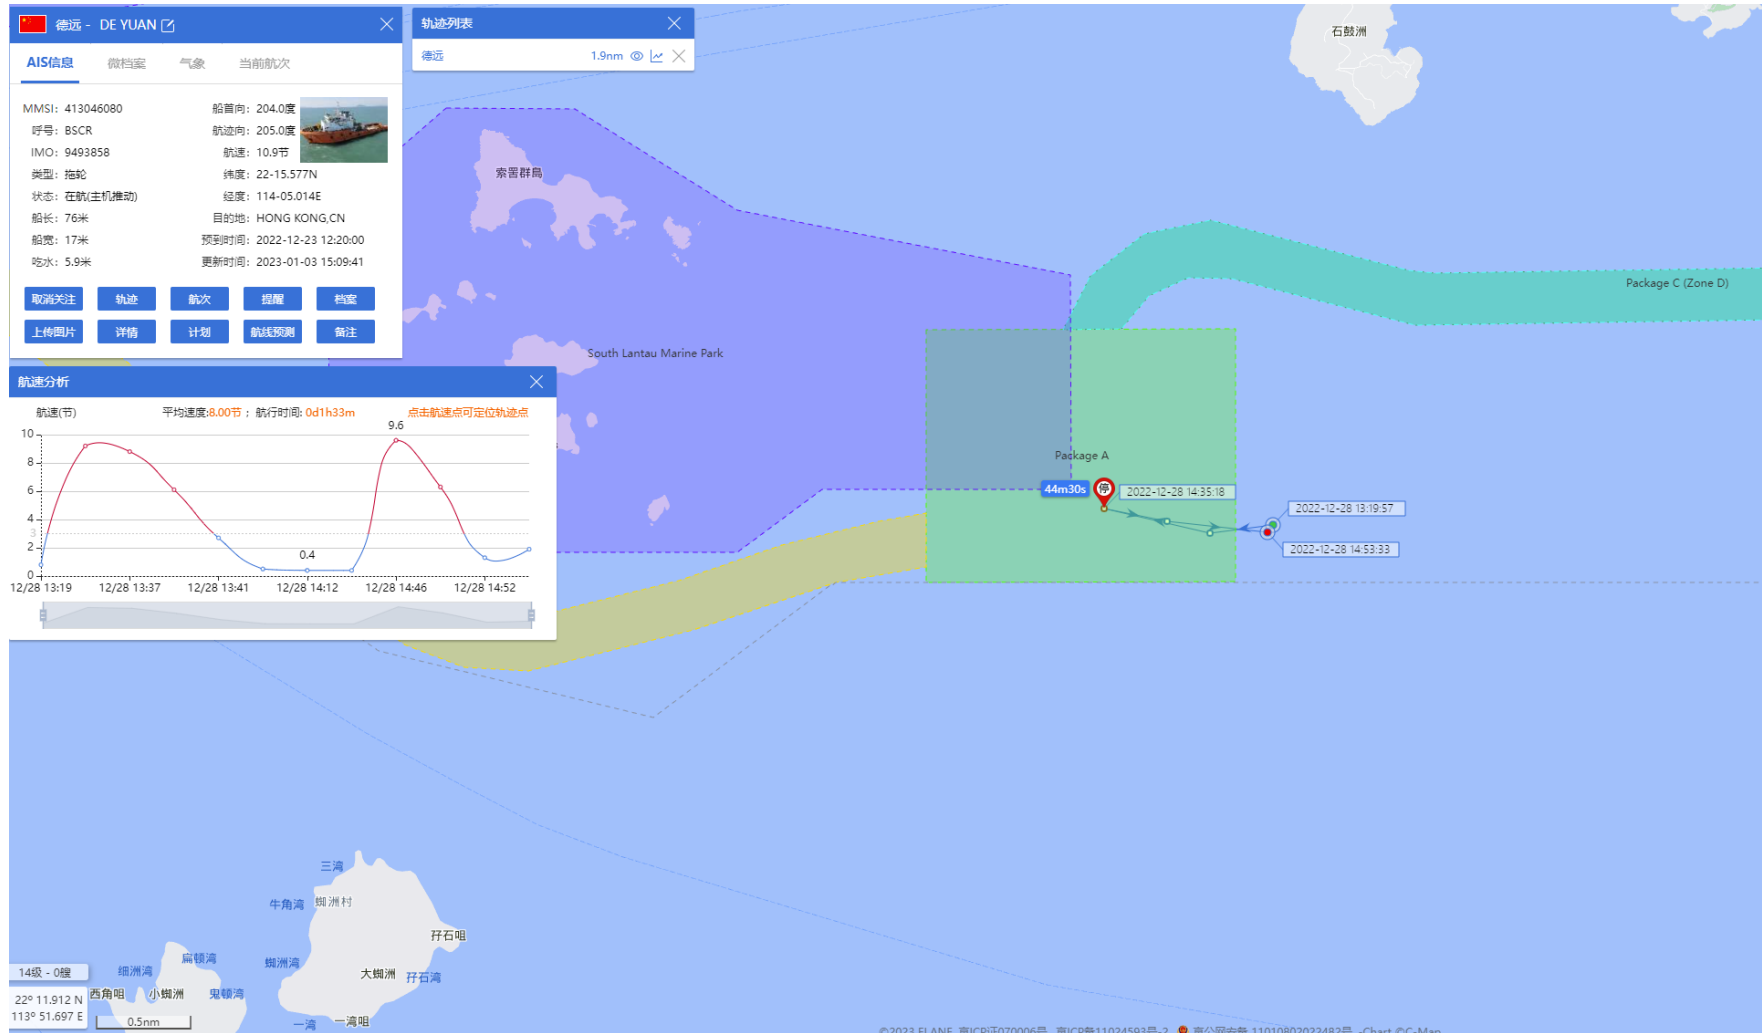

10-12-2022

DE YUAN (Special Purpose Vessel) Historical Data Records (11-17 Dec 2022)

13-12-2022

DE YUAN (Special Purpose Vessel) Historical Data Records (18-24 Dec 2022)

23-12-2022

DE YUAN (Special Purpose Vessel) Historical Data Records (25-31Dec 2022)

27-12-2022

DE YUAN (Special Purpose Vessel) Historical Data Records (25-31Dec 2022)

28-12-2022

Yun Fu (Tug Boat) Historical Data Records (1-10 Dec 2022)

01-12-2022

Yun Fu (Tug Boat) Historical Data Records (1-10 Dec 2022)