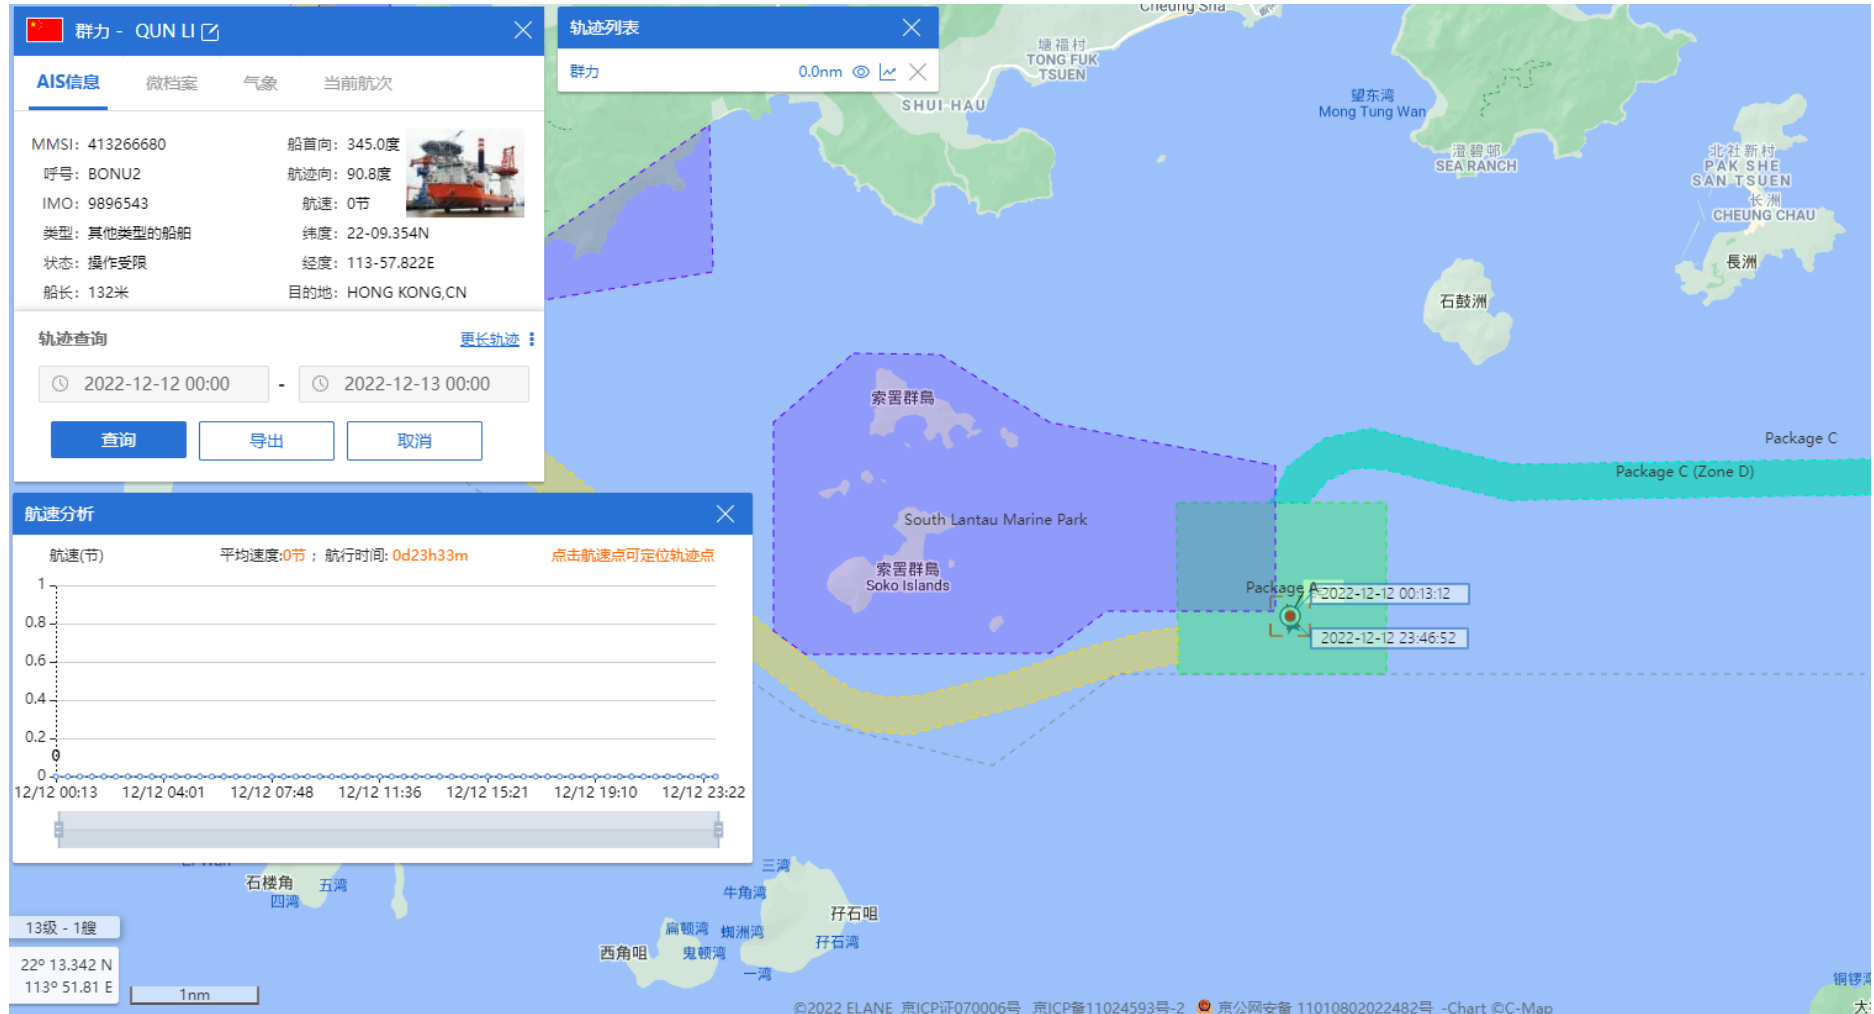

01-12-2022

QUN LI (Special Purpose Vessel) Historical Data Records (1-10 Dec 2022)

02-12-2022

QUN LI (Special Purpose Vessel) Historical Data Records (1-10 Dec 2022)

06-12-2022

QUN LI (Special Purpose Vessel) Historical Data Records (1-10 Dec 2022)

07-12-2022

QUN LI (Special Purpose Vessel) Historical Data Records (1-10 Dec 2022)

08-12-2022

QUN LI (Special Purpose Vessel) Historical Data Records (11-17 Dec 2022)

11-12-2022

QUN LI (Special Purpose Vessel) Historical Data Records (11-17 Dec 2022)

12-12-2022

QUN LI (Special Purpose Vessel) Historical Data Records (11-17 Dec 2022)

13-12-2022

QUN LI (Special Purpose Vessel) Historical Data Records (11-17 Dec 2022)

14-12-2022

QUN LI (Special Purpose Vessel) Historical Data Records (11-17 Dec 2022)