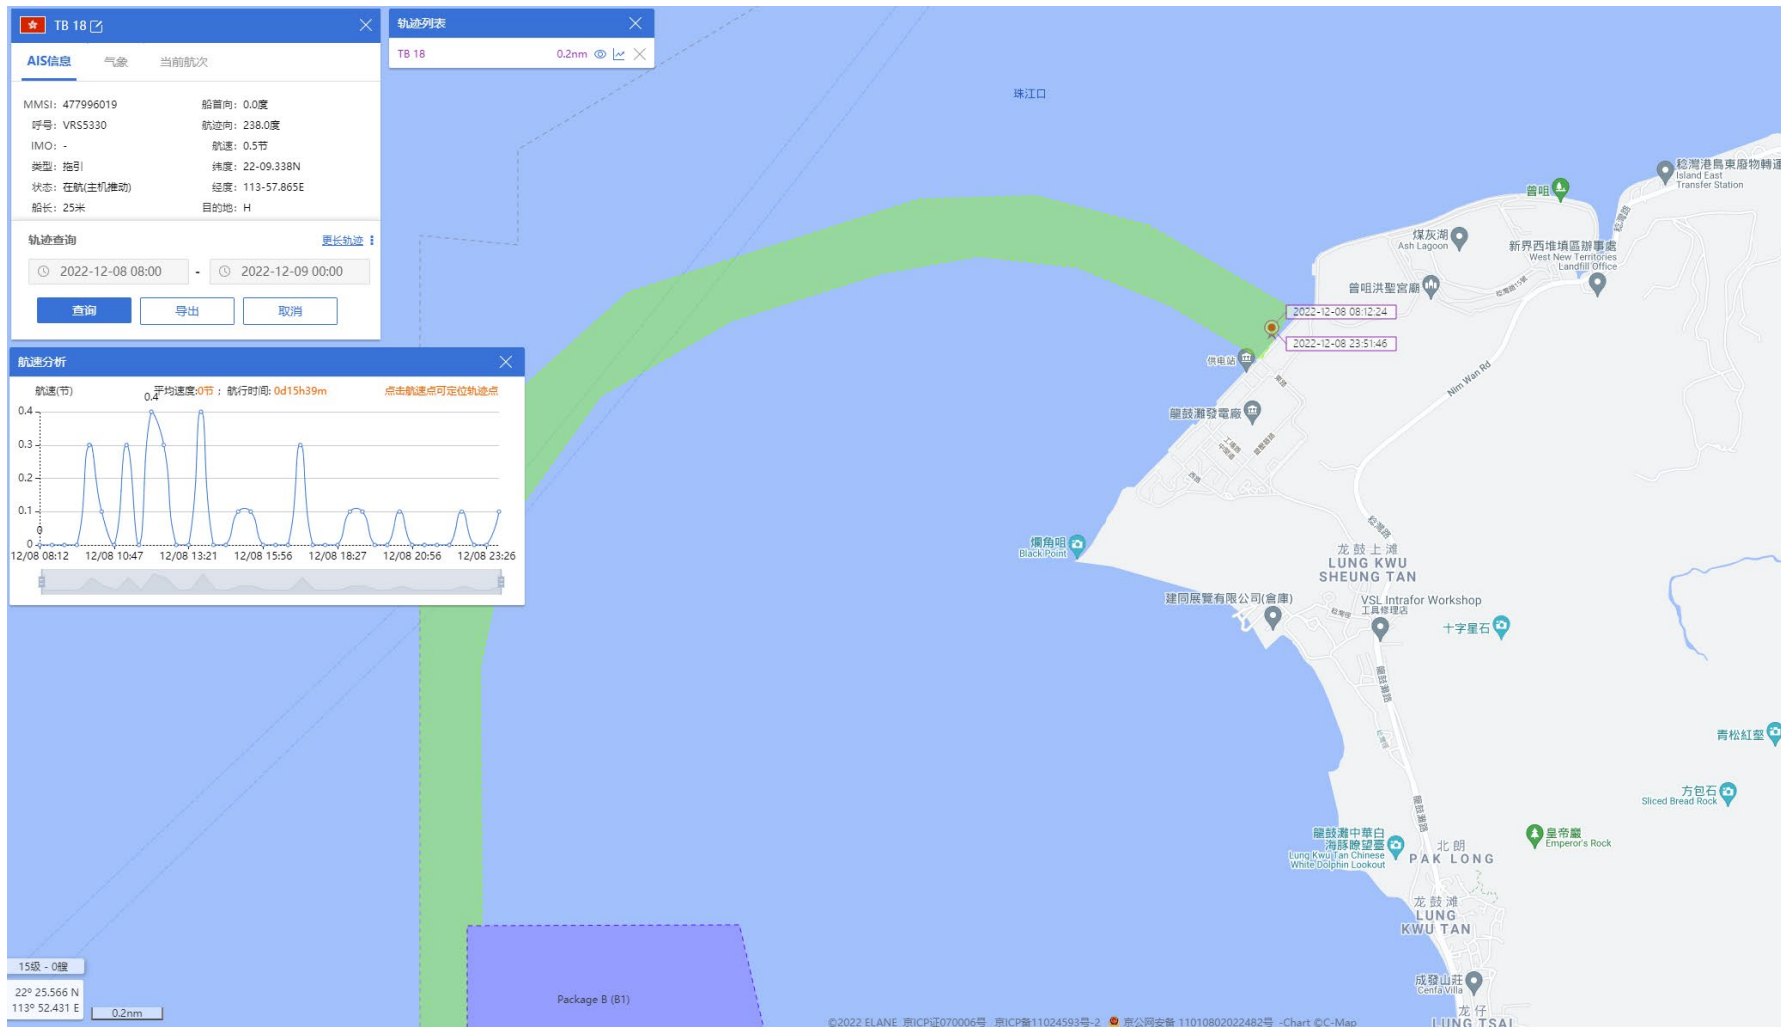

06-12-2022

TB 18 (Tug Boat)

Historical Data Records (1-10 Dec 2022)

07-12-2022

TB 18 (Tug Boat) Historical Data Records (1-10 Dec 2022)

08-12-2022

TB 18 (Tug Boat)

Historical Data Records (1-10 Dec 2022)

10-12-2022

TB 18 (Tug Boat)

Historical Data Records (11-17 Dec 2022)

12-12-2022

TaK Tai 5 (Dumb Lighter)

Historical Data Records (1-10 Dec 2022)

02-12-2022

TaK Tai 5 (Dumb Lighter)