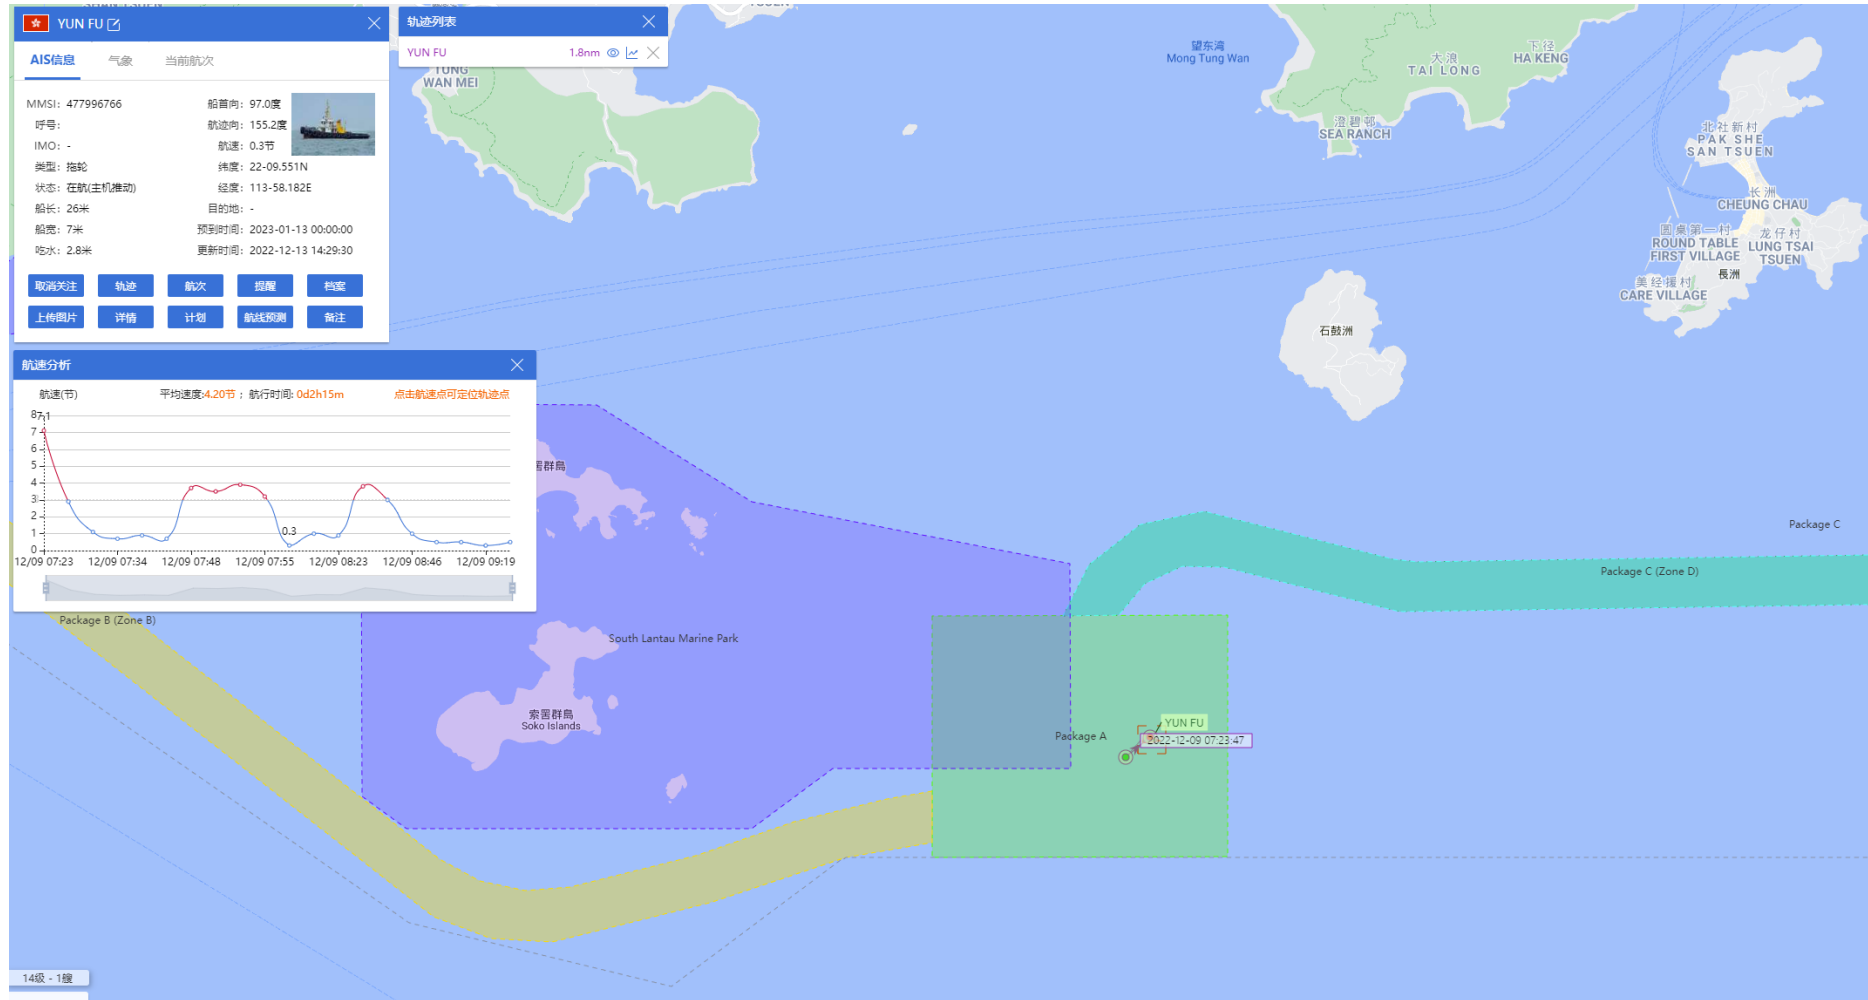

05-12-2022

Yun Fu (Tug Boat) Historical Data Records (1-10 Dec 2022)

06-12-2022

Yun Fu (Tug Boat) Historical Data Records (1-10 Dec 2022)

07-12-2022

Yun Fu (Tug Boat) Historical Data Records (1-10 Dec 2022)

08-12-2022

Yun Fu (Tug Boat) Historical Data Records (1-10 Dec 2022)

09-12-2022

Yun Fu (Tug Boat) Historical Data Records (1-10 Dec 2022)

10-12-2022

Yun Fu (Tug Boat) Historical Data Records (11-17 Dec 2022)