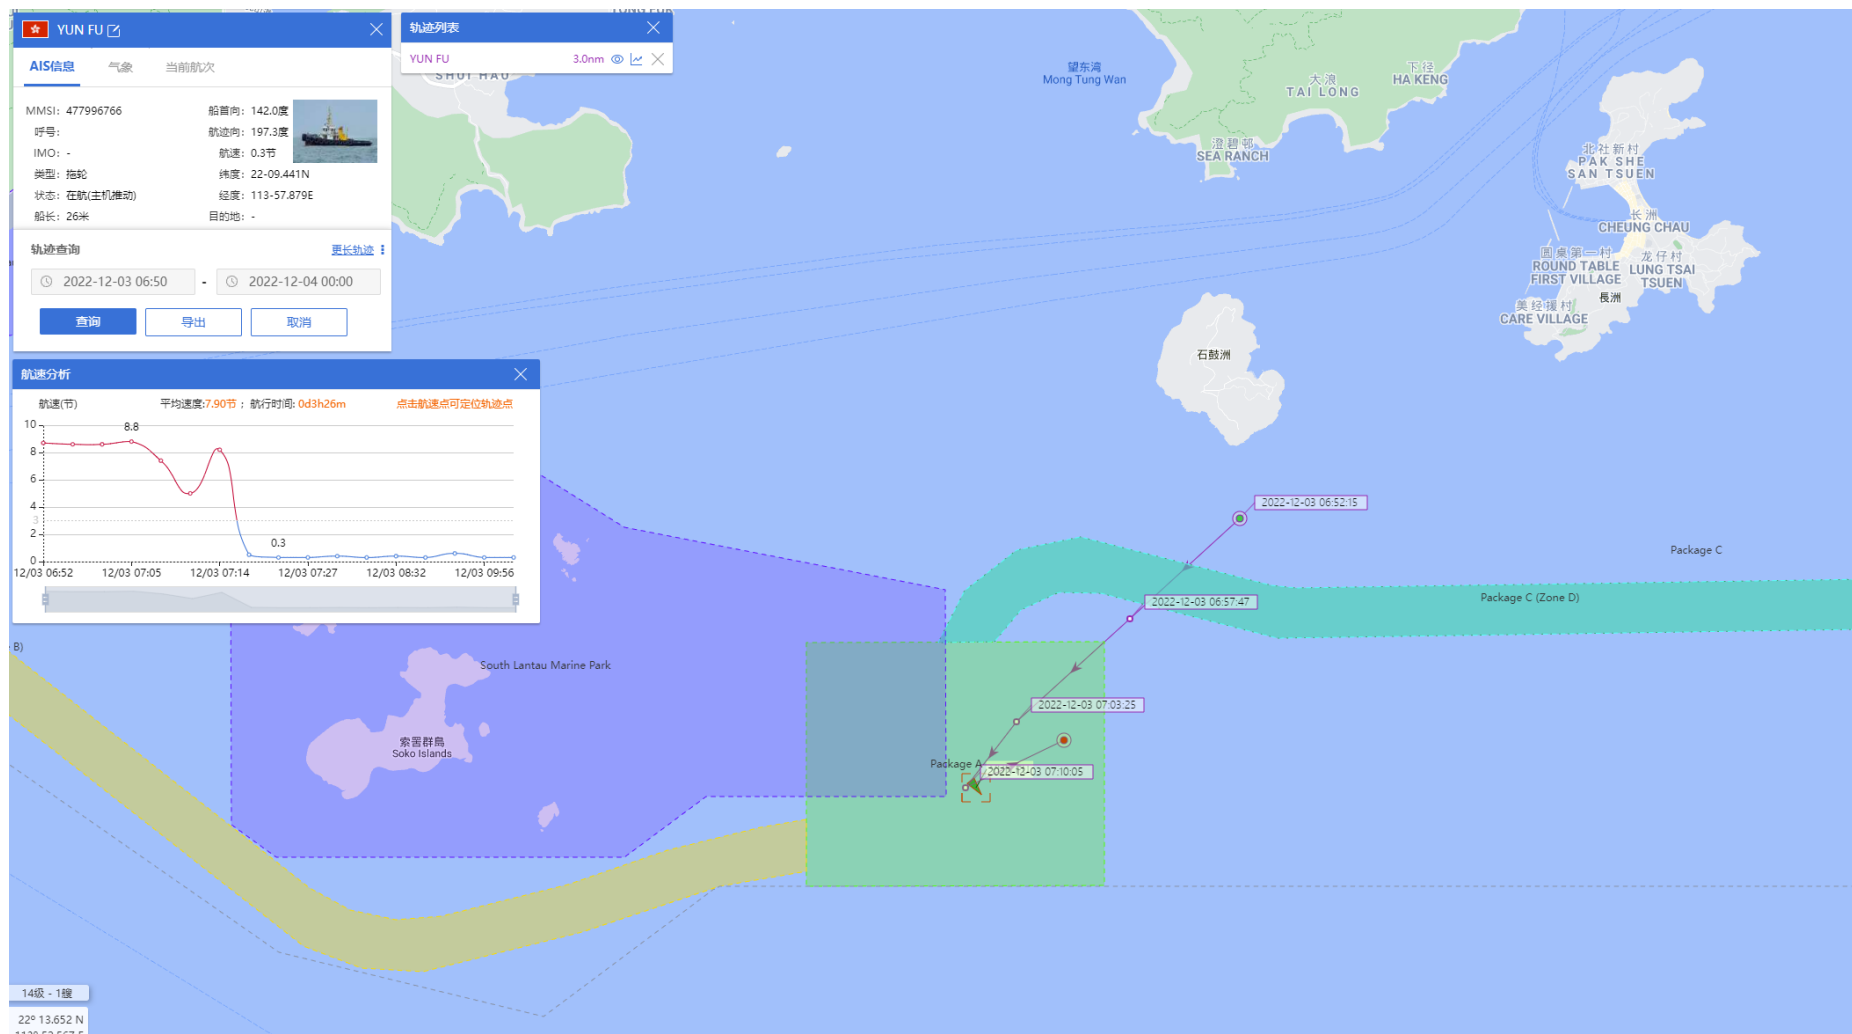

Yun Fu (Tug Boat) Historical Data Records (1-10 Dec 2022)

03-12-2022