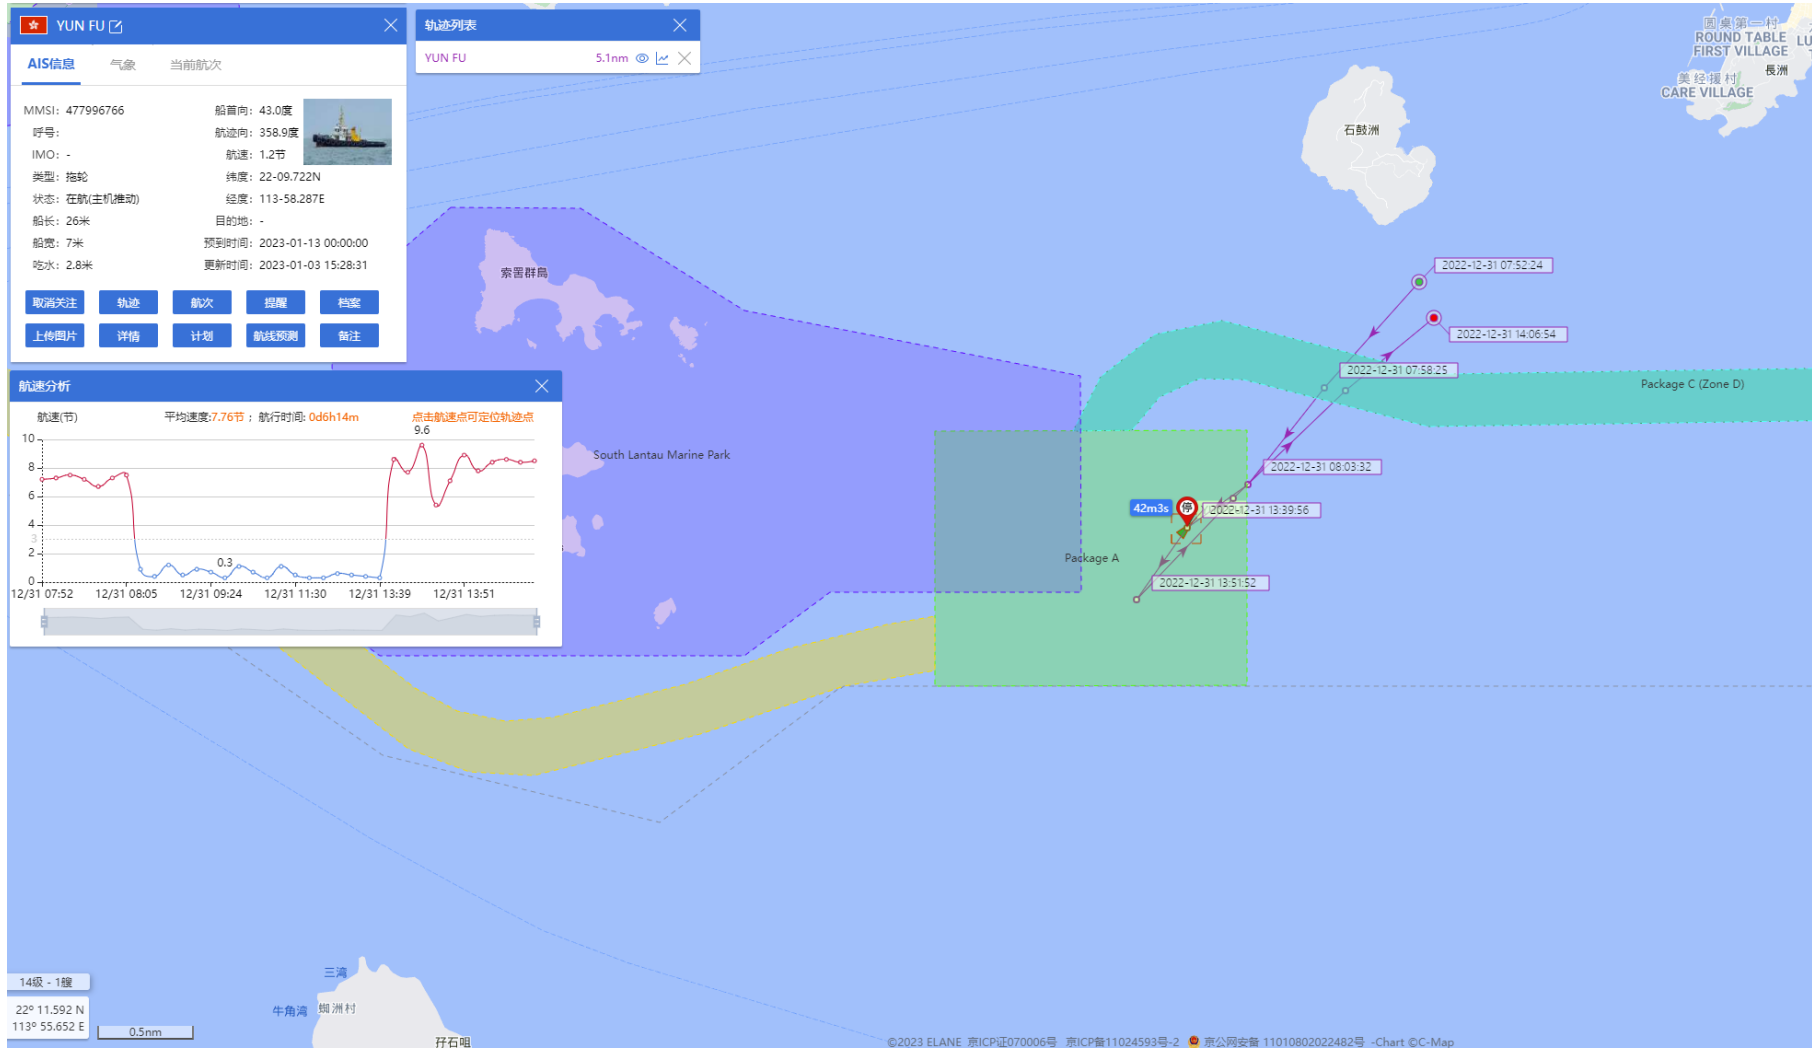

24-12-2022

Yun Fu (Tug Boat) Historical Data Records (25-31 Dec 2022)

25-12-2022

Yun Fu (Tug Boat) Historical Data Records (25-31 Dec 2022)

26-12-2022

Yun Fu (Tug Boat) Historical Data Records (25-31 Dec 2022)

27-12-2022

Yun Fu (Tug Boat) Historical Data Records (25-31 Dec 2022)

28-12-2022

Yun Fu (Tug Boat) Historical Data Records (25-31 Dec 2022)

29-12-2022

Yun Fu (Tug Boat) Historical Data Records (25-31 Dec 2022)

30-12-2022

Yun Fu (Tug Boat) Historical Data Records (25-31 Dec 2022)

31-12-2022

TB 18 (Tug Boat)

Historical Data Records (1-10 Dec 2022)

02-12-2022

TB 18 (Tug Boat)

Historical Data Records (1-10 Dec 2022)

03-12-2022

TB 18 (Tug Boat)

Historical Data Records (1-10 Dec 2022)

04-12-2022

TB 18 (Tug Boat)

Historical Data Records (1-10 Dec 2022)

05-12-2022

TB 18 (Tug Boat) Historical Data Records (1-10 Dec 2022)