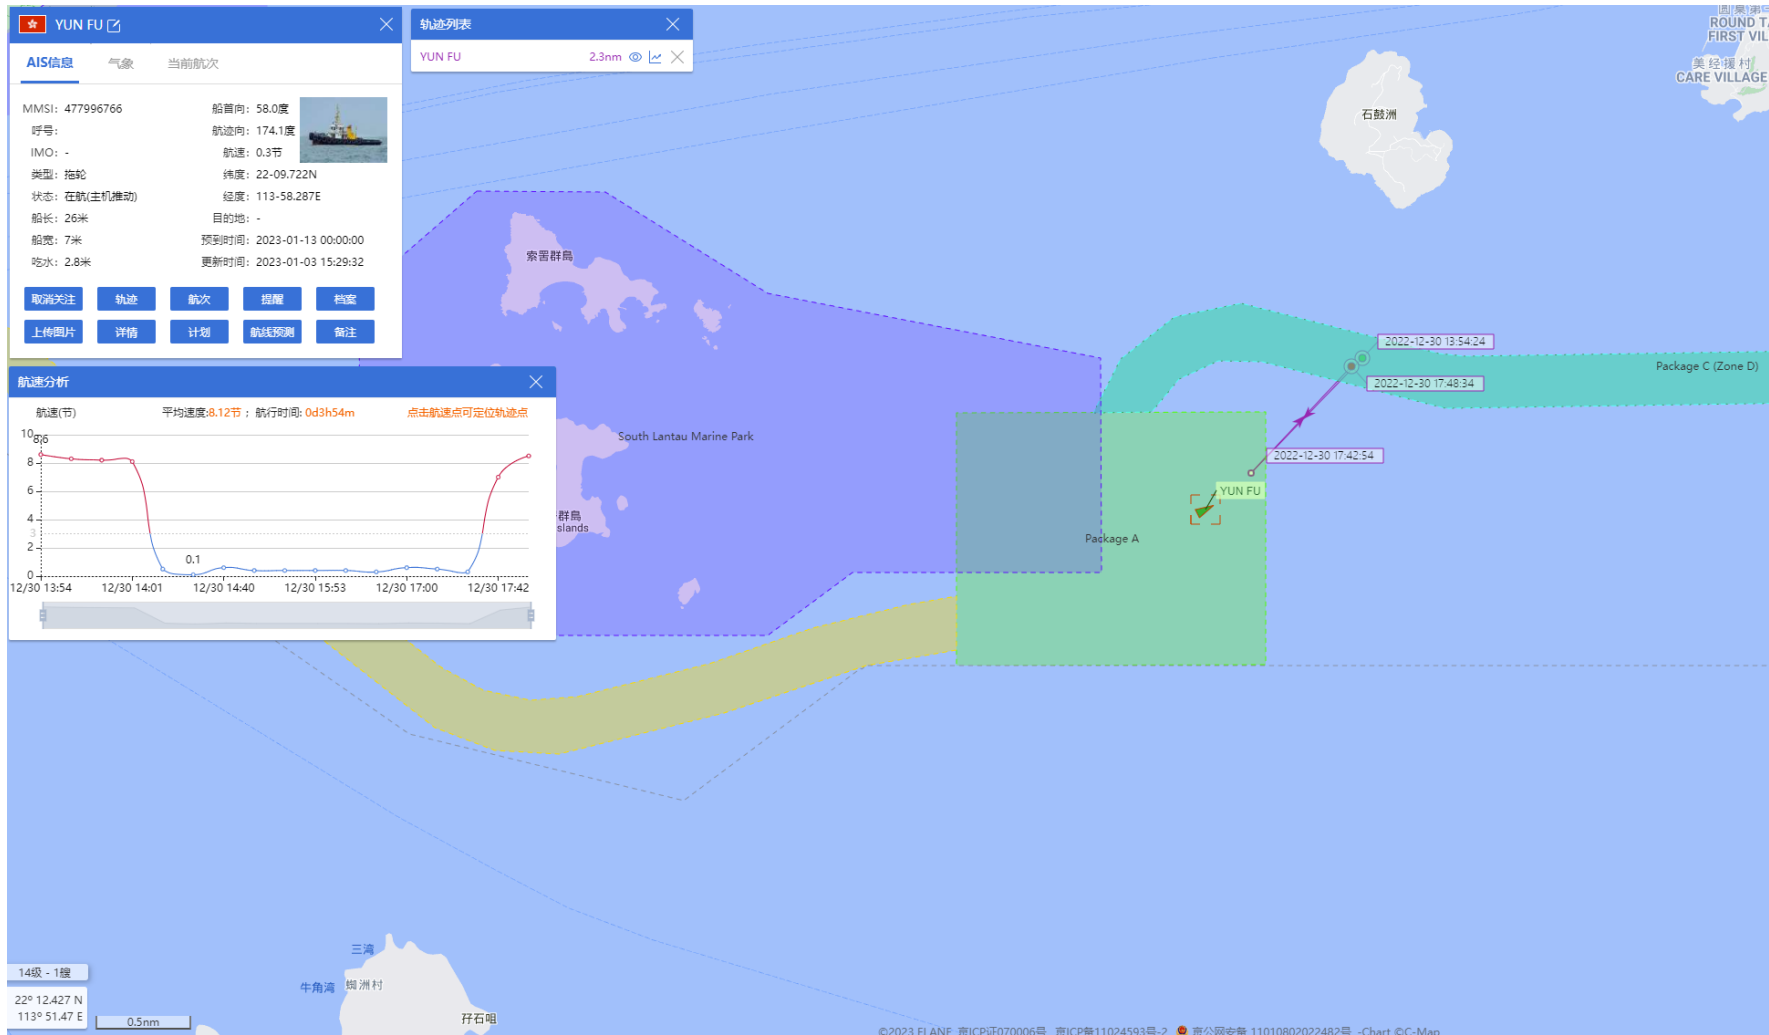

27-12-2022

Yun Fu (Tug Boat) Historical Data Records (25-31 Dec 2022)

28-12-2022

Yun Fu (Tug Boat) Historical Data Records (25-31 Dec 2022)

29-12-2022

Yun Fu (Tug Boat) Historical Data Records (25-31 Dec 2022)

30-12-2022

Yun Fu (Tug Boat) Historical Data Records (25-31 Dec 2022)

31-12-2022

TB 18 (Tug Boat)

Historical Data Records (1-10 Dec 2022)

02-12-2022

TB 18 (Tug Boat)

Historical Data Records (1-10 Dec 2022)

03-12-2022

TB 18 (Tug Boat)

Historical Data Records (1-10 Dec 2022)

04-12-2022

TB 18 (Tug Boat)

Historical Data Records (1-10 Dec 2022)

05-12-2022

TB 18 (Tug Boat) Historical Data Records (1-10 Dec 2022)