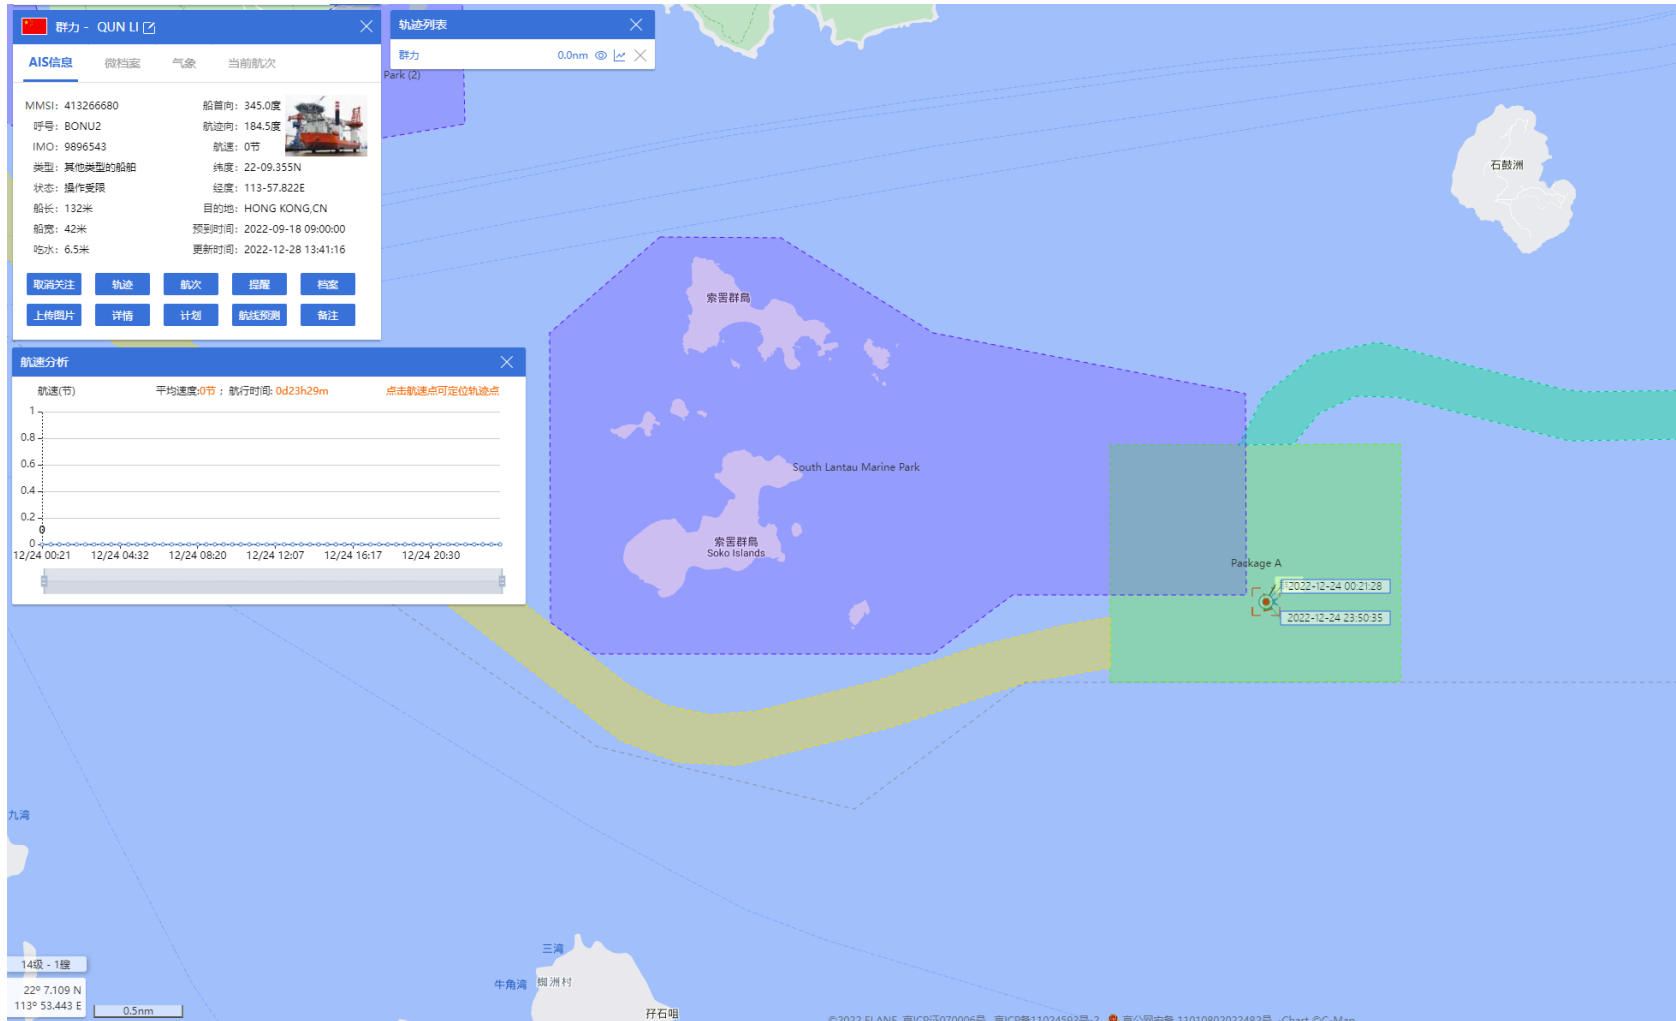

18-12-2022

QUN LI (Special Purpose Vessel) Historical Data Records (18-24 Dec 2022)

19-12-2022

QUN LI (Special Purpose Vessel) Historical Data Records (18-24 Dec 2022)

20-12-2022

QUN LI (Special Purpose Vessel) Historical Data Records (18-24 Dec 2022)

21-12-2022

QUN LI (Special Purpose Vessel) Historical Data Records (18-24 Dec 2022)

22-12-2022

QUN LI (Special Purpose Vessel) Historical Data Records (18-24 Dec 2022)

23-12-2022

QUN LI (Special Purpose Vessel) Historical Data Records (18-24 Dec 2022)

24-12-2022

QUN LI (Special Purpose Vessel) Historical Data Records (25-31 Dec 2022)

25-12-2022

QUN LI (Special Purpose Vessel) Historical Data Records (25-31 Dec 2022)

26-12-2022

QUN LI (Special Purpose Vessel) Historical Data Records (25-31 Dec 2022)