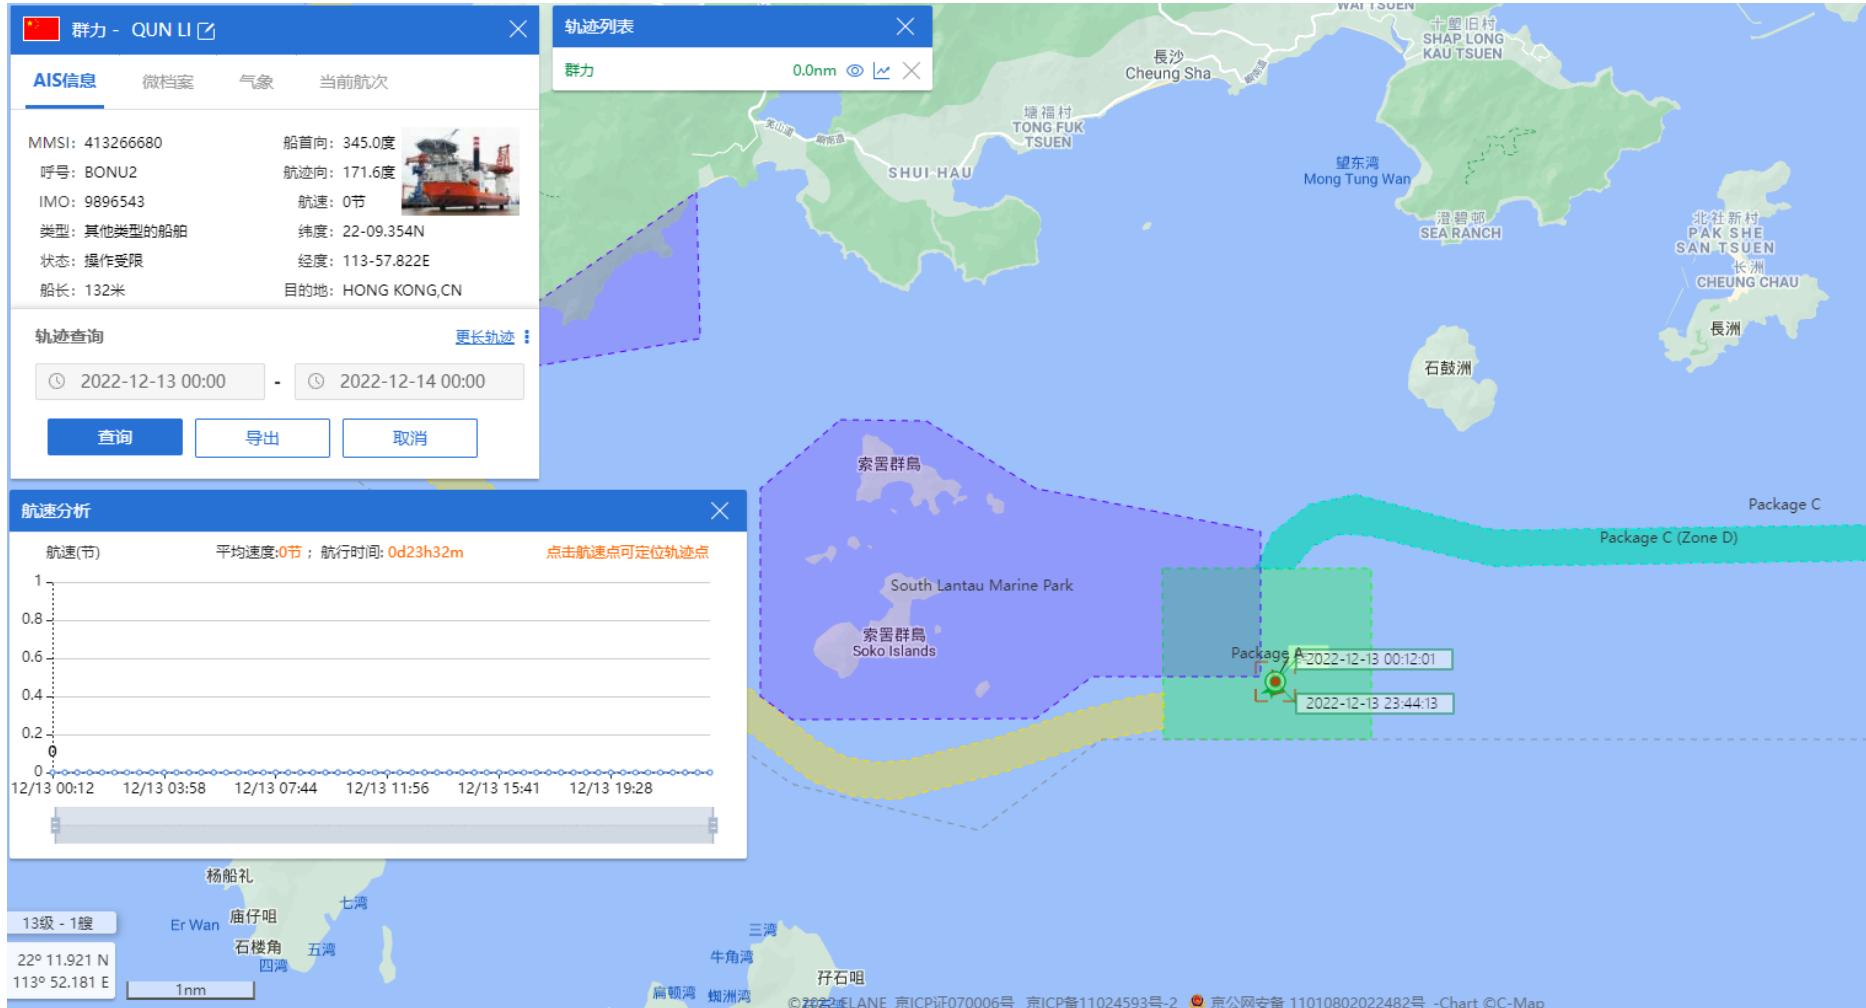

01-12-2022

QUN LI (Special Purpose Vessel) Historical Data Records (1-10 Dec 2022)

02-12-2022

QUN LI (Special Purpose Vessel) Historical Data Records (1-10 Dec 2022)

06-12-2022

QUN LI (Special Purpose Vessel) Historical Data Records (1-10 Dec 2022)

07-12-2022

QUN LI (Special Purpose Vessel) Historical Data Records (1-10 Dec 2022)

08-12-2022

QUN LI (Special Purpose Vessel) Historical Data Records (11-17 Dec 2022)

11-12-2022

QUN LI (Special Purpose Vessel) Historical Data Records (11-17 Dec 2022)

12-12-2022

QUN LI (Special Purpose Vessel) Historical Data Records (11-17 Dec 2022)

13-12-2022

QUN LI (Special Purpose Vessel) Historical Data Records (11-17 Dec 2022)

14-12-2022

QUN LI (Special Purpose Vessel) Historical Data Records (11-17 Dec 2022)