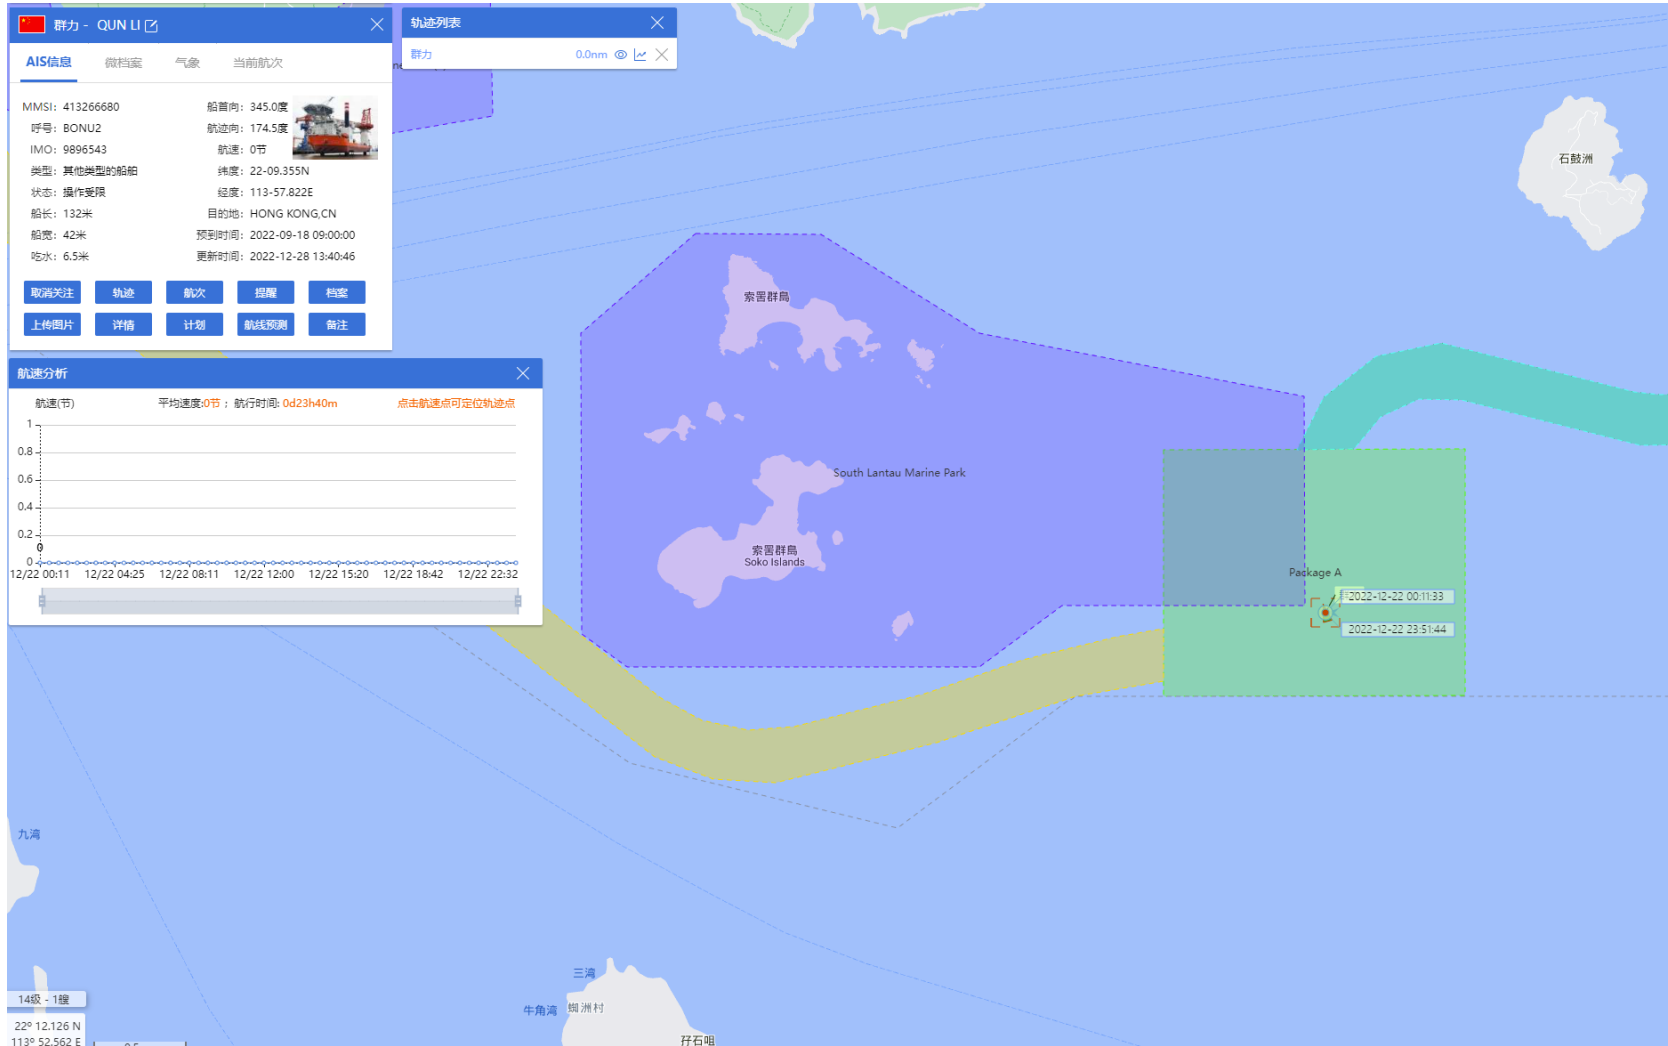

15-12-2022

QUN LI (Special Purpose Vessel) Historical Data Records (11-17 Dec 2022)

16-12-2022

QUN LI (Special Purpose Vessel) Historical Data Records (11-17 Dec 2022)

17-12-2022

QUN LI (Special Purpose Vessel) Historical Data Records (18-24 Dec 2022)

18-12-2022

QUN LI (Special Purpose Vessel) Historical Data Records (18-24 Dec 2022)

19-12-2022

QUN LI (Special Purpose Vessel) Historical Data Records (18-24 Dec 2022)

20-12-2022

QUN LI (Special Purpose Vessel) Historical Data Records (18-24 Dec 2022)

21-12-2022

QUN LI (Special Purpose Vessel) Historical Data Records (18-24 Dec 2022)

22-12-2022

QUN LI (Special Purpose Vessel) Historical Data Records (18-24 Dec 2022)

23-12-2022

QUN LI (Special Purpose Vessel) Historical Data Records (18-24 Dec 2022)