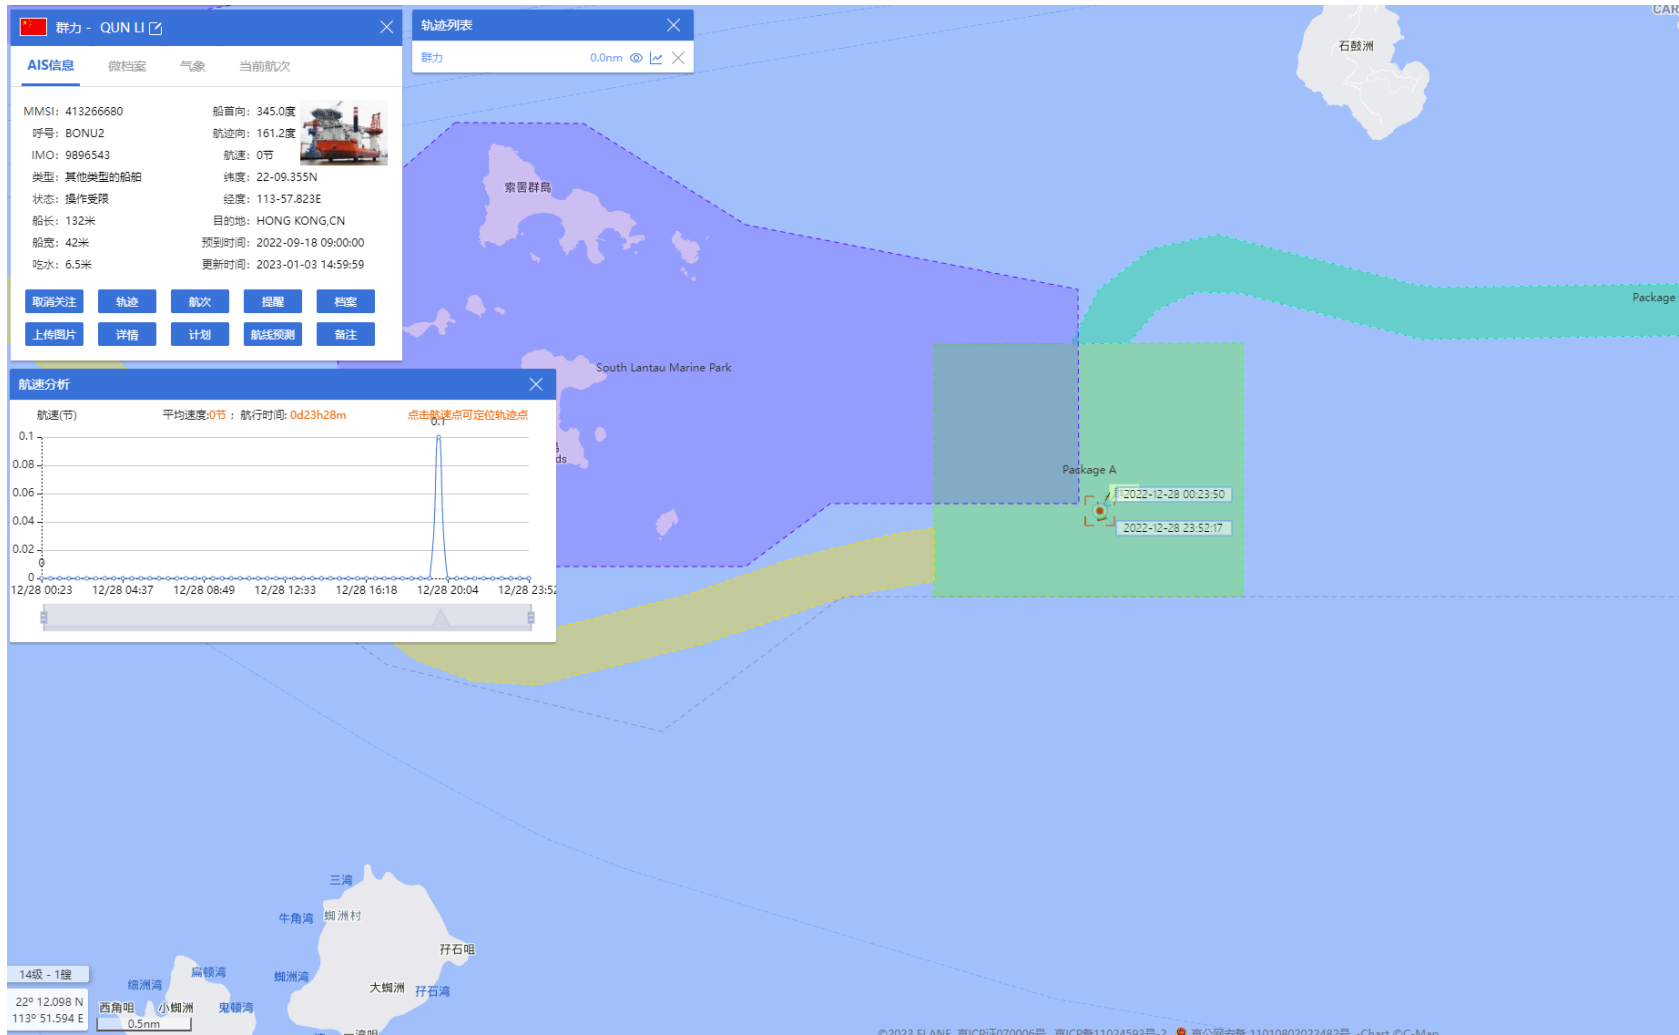

21-12-2022

QUN LI (Special Purpose Vessel) Historical Data Records (18-24 Dec 2022)

22-12-2022

QUN LI (Special Purpose Vessel) Historical Data Records (18-24 Dec 2022)

23-12-2022

QUN LI (Special Purpose Vessel) Historical Data Records (18-24 Dec 2022)

24-12-2022

QUN LI (Special Purpose Vessel) Historical Data Records (25-31 Dec 2022)

25-12-2022

QUN LI (Special Purpose Vessel) Historical Data Records (25-31 Dec 2022)

26-12-2022

QUN LI (Special Purpose Vessel) Historical Data Records (25-31 Dec 2022)

27-12-2022

QUN LI (Special Purpose Vessel) Historical Data Records (25-31 Dec 2022)

28-12-2022

QUN LI (Special Purpose Vessel) Historical Data Records (25-31 Dec 2022)

29-12-2022

QUN LI (Special Purpose Vessel) Historical Data Records (25-31 Dec 2022)