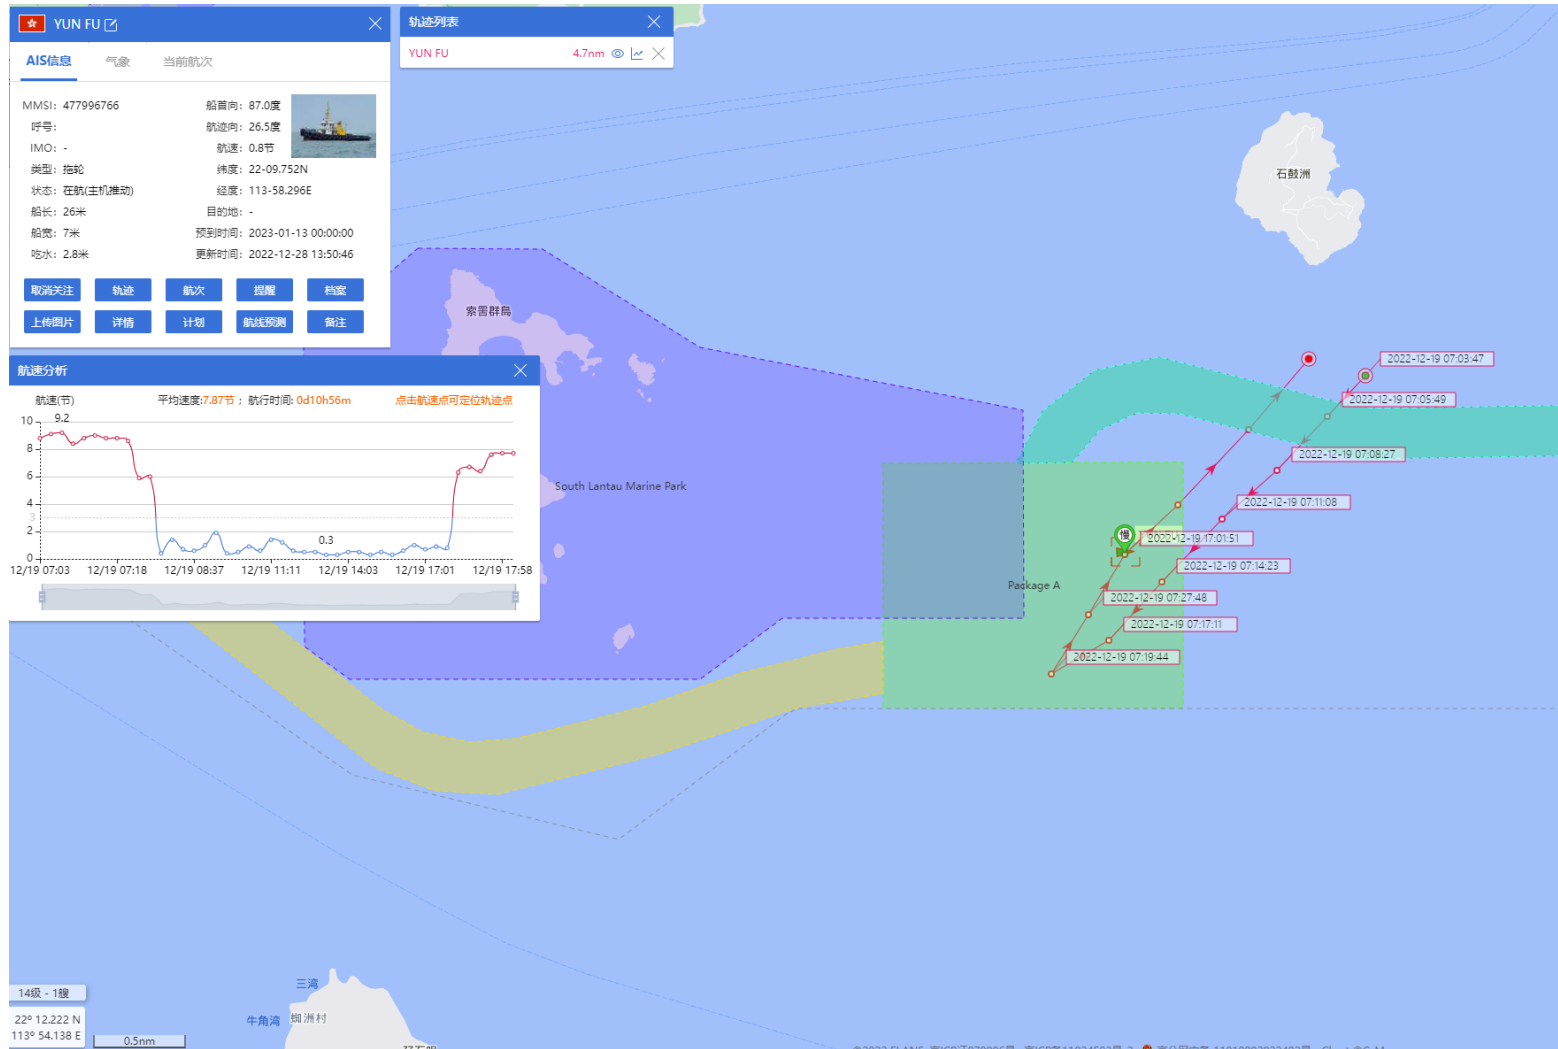

14-12-2022

Yun Fu (Tug Boat) Historical Data Records (11-17 Dec 2022)

15-12-2022

Yun Fu (Tug Boat) Historical Data Records (11-17 Dec 2022)

16-12-2022

Yun Fu (Tug Boat) Historical Data Records (18-24 Dec 2022)

18-12-2022

Yun Fu (Tug Boat) Historical Data Records (18-24 Dec 2022)

19-12-2022

Yun Fu (Tug Boat) Historical Data Records (18-24 Dec 2022)

20-12-2022

Yun Fu (Tug Boat) Historical Data Records (18-24 Dec 2022)