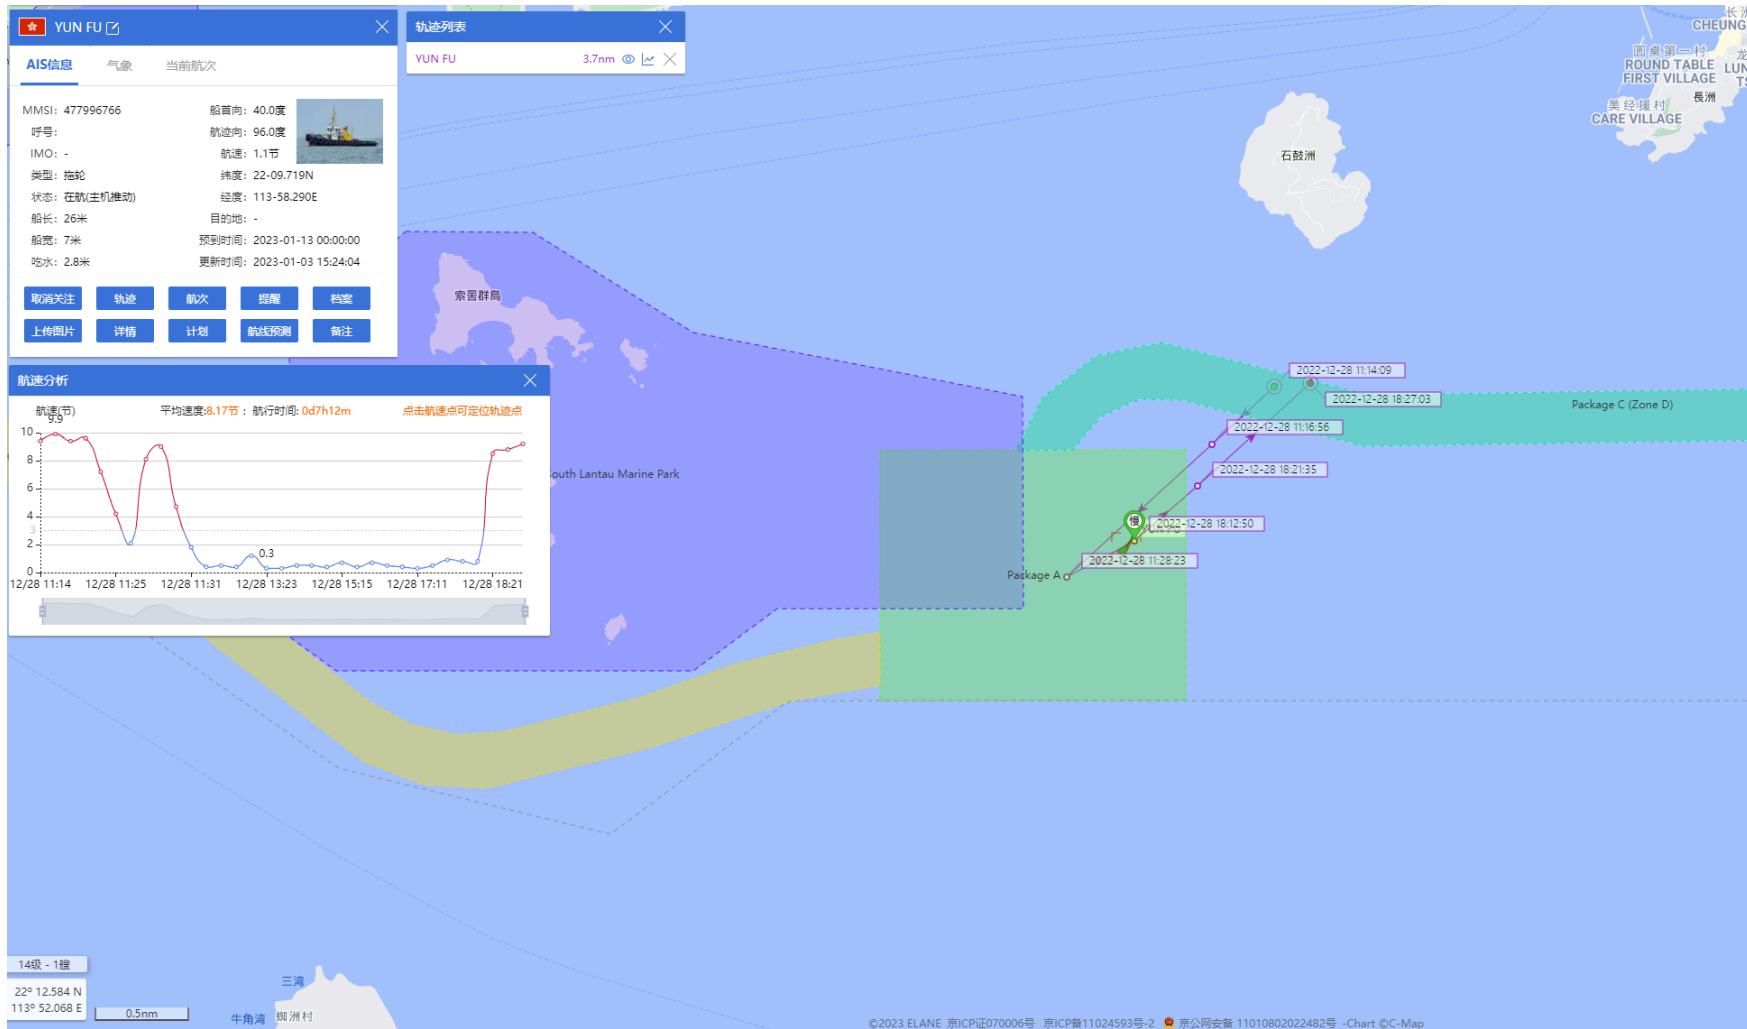

21-12-2022

Yun Fu (Tug Boat) Historical Data Records (18-24 Dec 2022)

22-12-2022

Yun Fu (Tug Boat) Historical Data Records (18-24 Dec 2022)

23-12-2022

Yun Fu (Tug Boat) Historical Data Records (18-24 Dec 2022)

24-12-2022

Yun Fu (Tug Boat) Historical Data Records (25-31 Dec 2022)

25-12-2022

Yun Fu (Tug Boat) Historical Data Records (25-31 Dec 2022)

26-12-2022

Yun Fu (Tug Boat) Historical Data Records (25-31 Dec 2022)

27-12-2022

Yun Fu (Tug Boat) Historical Data Records (25-31 Dec 2022)

28-12-2022

Yun Fu (Tug Boat) Historical Data Records (25-31 Dec 2022)

29-12-2022

Yun Fu (Tug Boat) Historical Data Records (25-31 Dec 2022)

30-12-2022

Yun Fu (Tug Boat) Historical Data Records (25-31 Dec 2022)

31-12-2022

TB 18 (Tug Boat)

Historical Data Records (1-10 Dec 2022)

02-12-2022

TB 18 (Tug Boat)

Historical Data Records (1-10 Dec 2022)