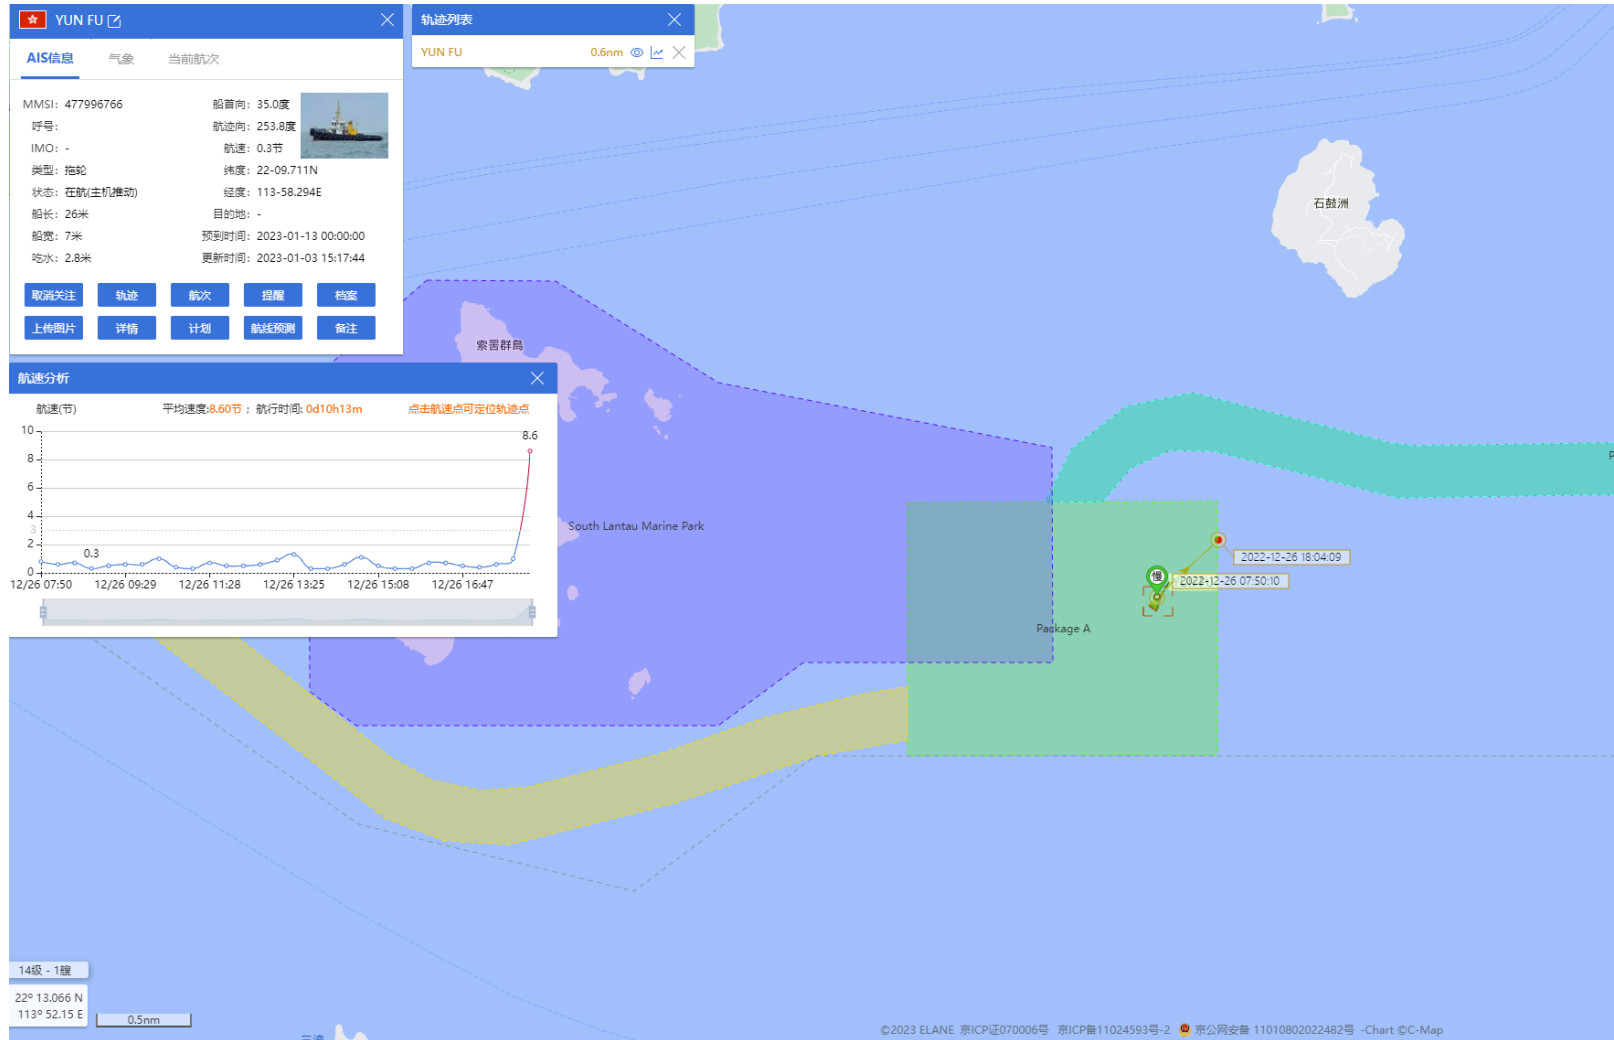

21-12-2022

Yun Fu (Tug Boat) Historical Data Records (18-24 Dec 2022)

22-12-2022

Yun Fu (Tug Boat) Historical Data Records (18-24 Dec 2022)

23-12-2022

Yun Fu (Tug Boat) Historical Data Records (18-24 Dec 2022)

24-12-2022

Yun Fu (Tug Boat) Historical Data Records (25-31 Dec 2022)

25-12-2022

Yun Fu (Tug Boat) Historical Data Records (25-31 Dec 2022)

26-12-2022

Yun Fu (Tug Boat) Historical Data Records (25-31 Dec 2022)

27-12-2022

Yun Fu (Tug Boat) Historical Data Records (25-31 Dec 2022)

28-12-2022

Yun Fu (Tug Boat) Historical Data Records (25-31 Dec 2022)

29-12-2022

Yun Fu (Tug Boat) Historical Data Records (25-31 Dec 2022)