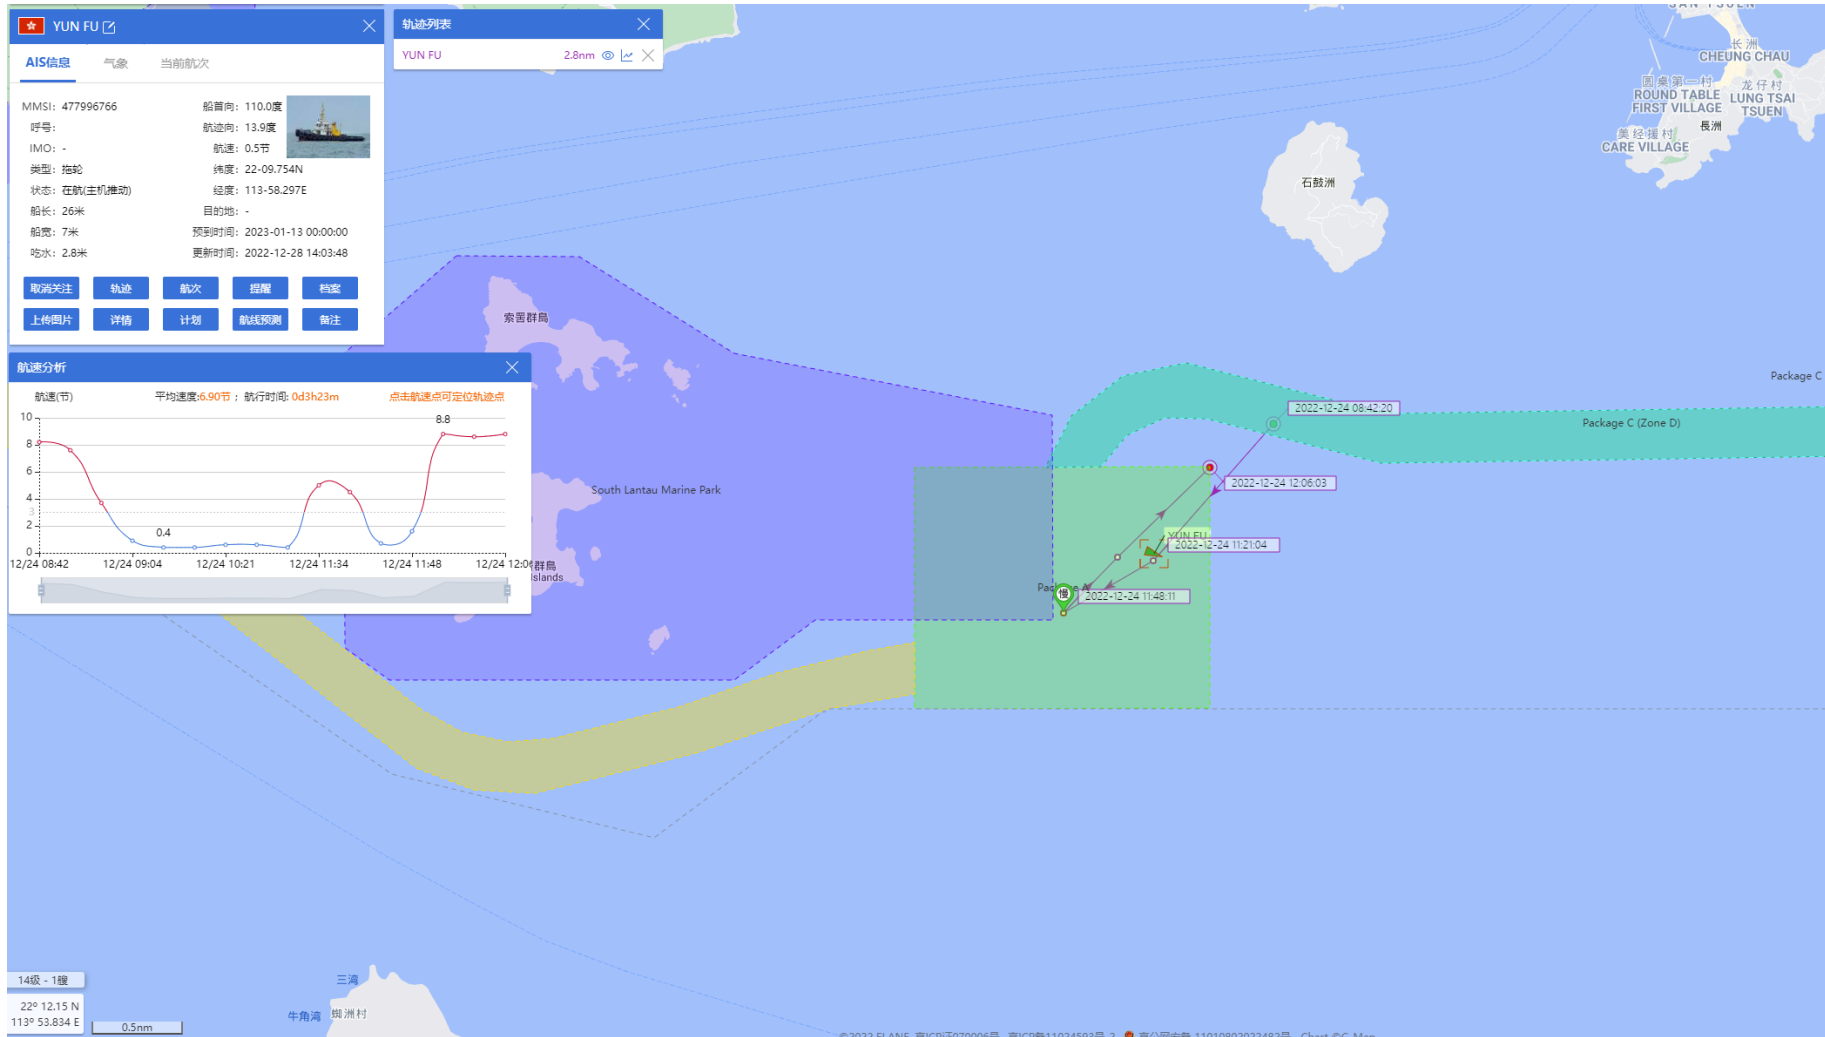

18-12-2022

Yun Fu (Tug Boat) Historical Data Records (18-24 Dec 2022)

19-12-2022

Yun Fu (Tug Boat) Historical Data Records (18-24 Dec 2022)

20-12-2022

Yun Fu (Tug Boat) Historical Data Records (18-24 Dec 2022)

21-12-2022

Yun Fu (Tug Boat) Historical Data Records (18-24 Dec 2022)

22-12-2022

Yun Fu (Tug Boat) Historical Data Records (18-24 Dec 2022)

23-12-2022

Yun Fu (Tug Boat) Historical Data Records (18-24 Dec 2022)

24-12-2022

Yun Fu (Tug Boat) Historical Data Records (25-31 Dec 2022)

25-12-2022

Yun Fu (Tug Boat) Historical Data Records (25-31 Dec 2022)

26-12-2022

Yun Fu (Tug Boat) Historical Data Records (25-31 Dec 2022)