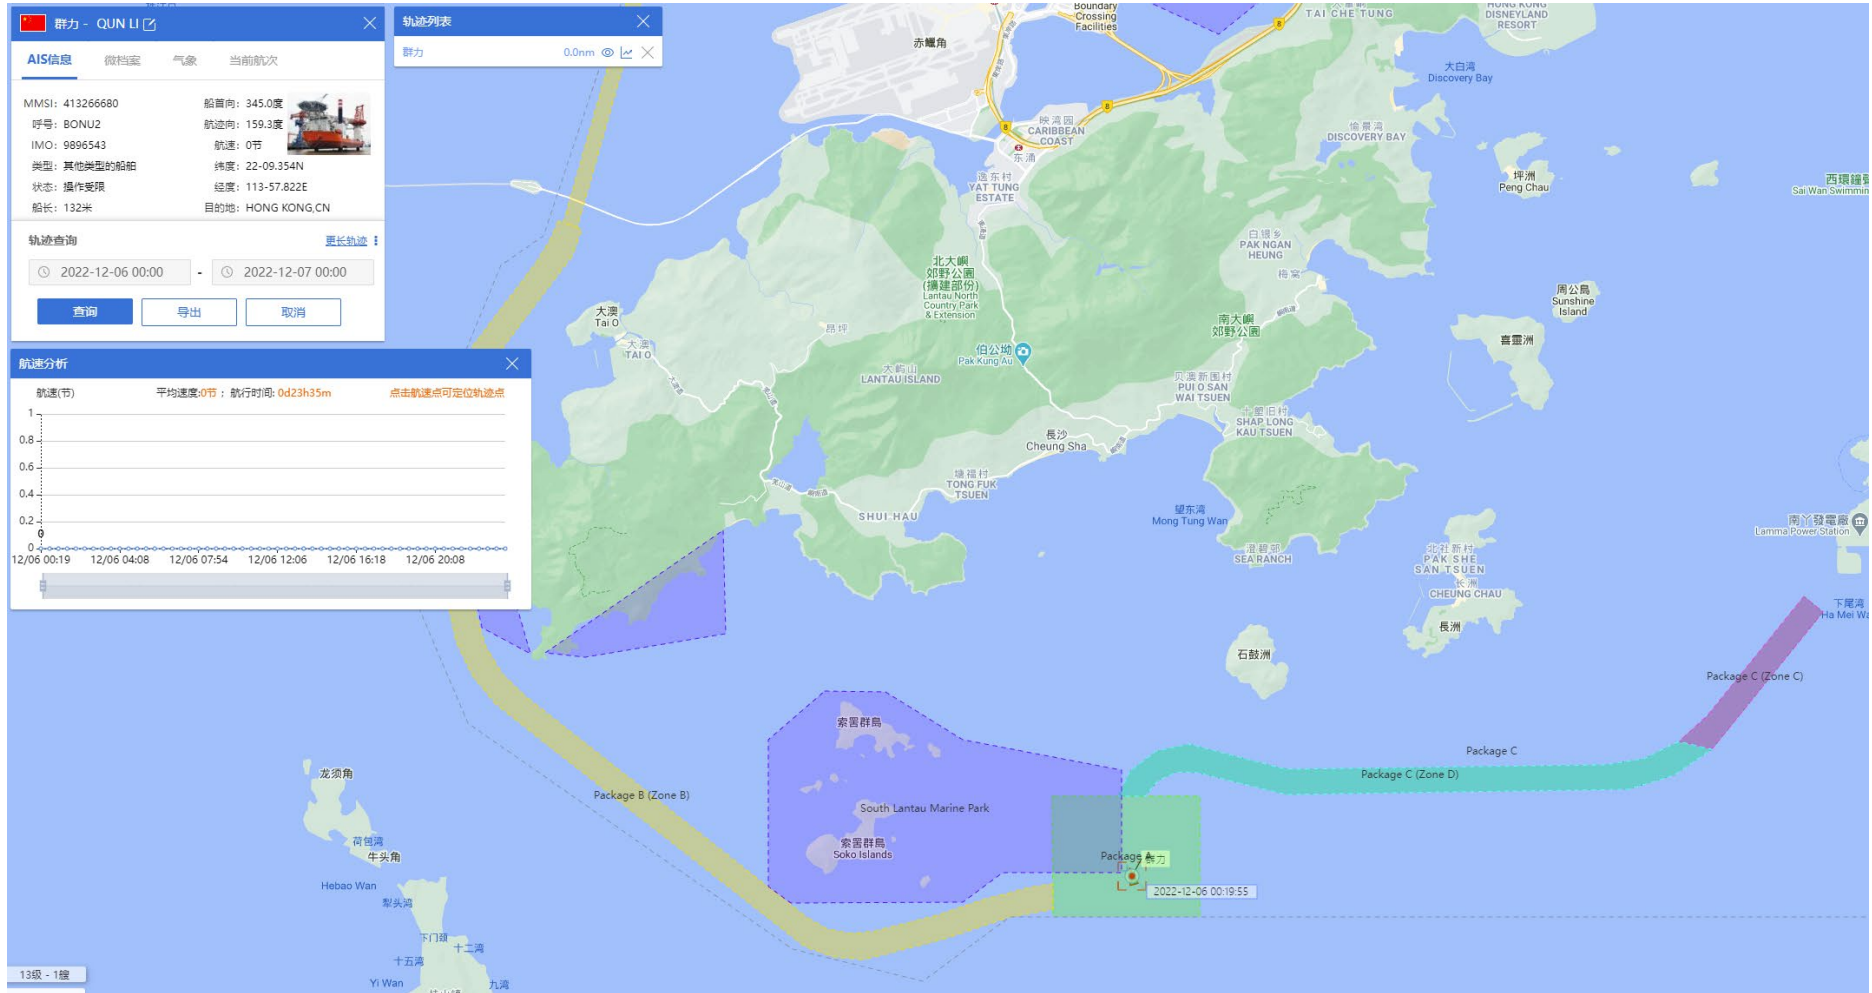

10-12-2022

TaK Tai 5 (Dumb Lighter)

Historical Data Records (11-17 Dec 2022)

11-12-2022

TaK Tai 5 (Dumb Lighter)

Historical Data Records (11-17 Dec 2022)

12-12-2022

QUN LI (Special Purpose Vessel) Historical Data Records (1-10 Dec 2022)

01-12-2022

QUN LI (Special Purpose Vessel) Historical Data Records (1-10 Dec 2022)

02-12-2022

QUN LI (Special Purpose Vessel) Historical Data Records (1-10 Dec 2022)

06-12-2022

QUN LI (Special Purpose Vessel) Historical Data Records (1-10 Dec 2022)

07-12-2022

QUN LI (Special Purpose Vessel) Historical Data Records (1-10 Dec 2022)

08-12-2022

QUN LI (Special Purpose Vessel) Historical Data Records (11-17 Dec 2022)

11-12-2022

QUN LI (Special Purpose Vessel) Historical Data Records (11-17 Dec 2022)