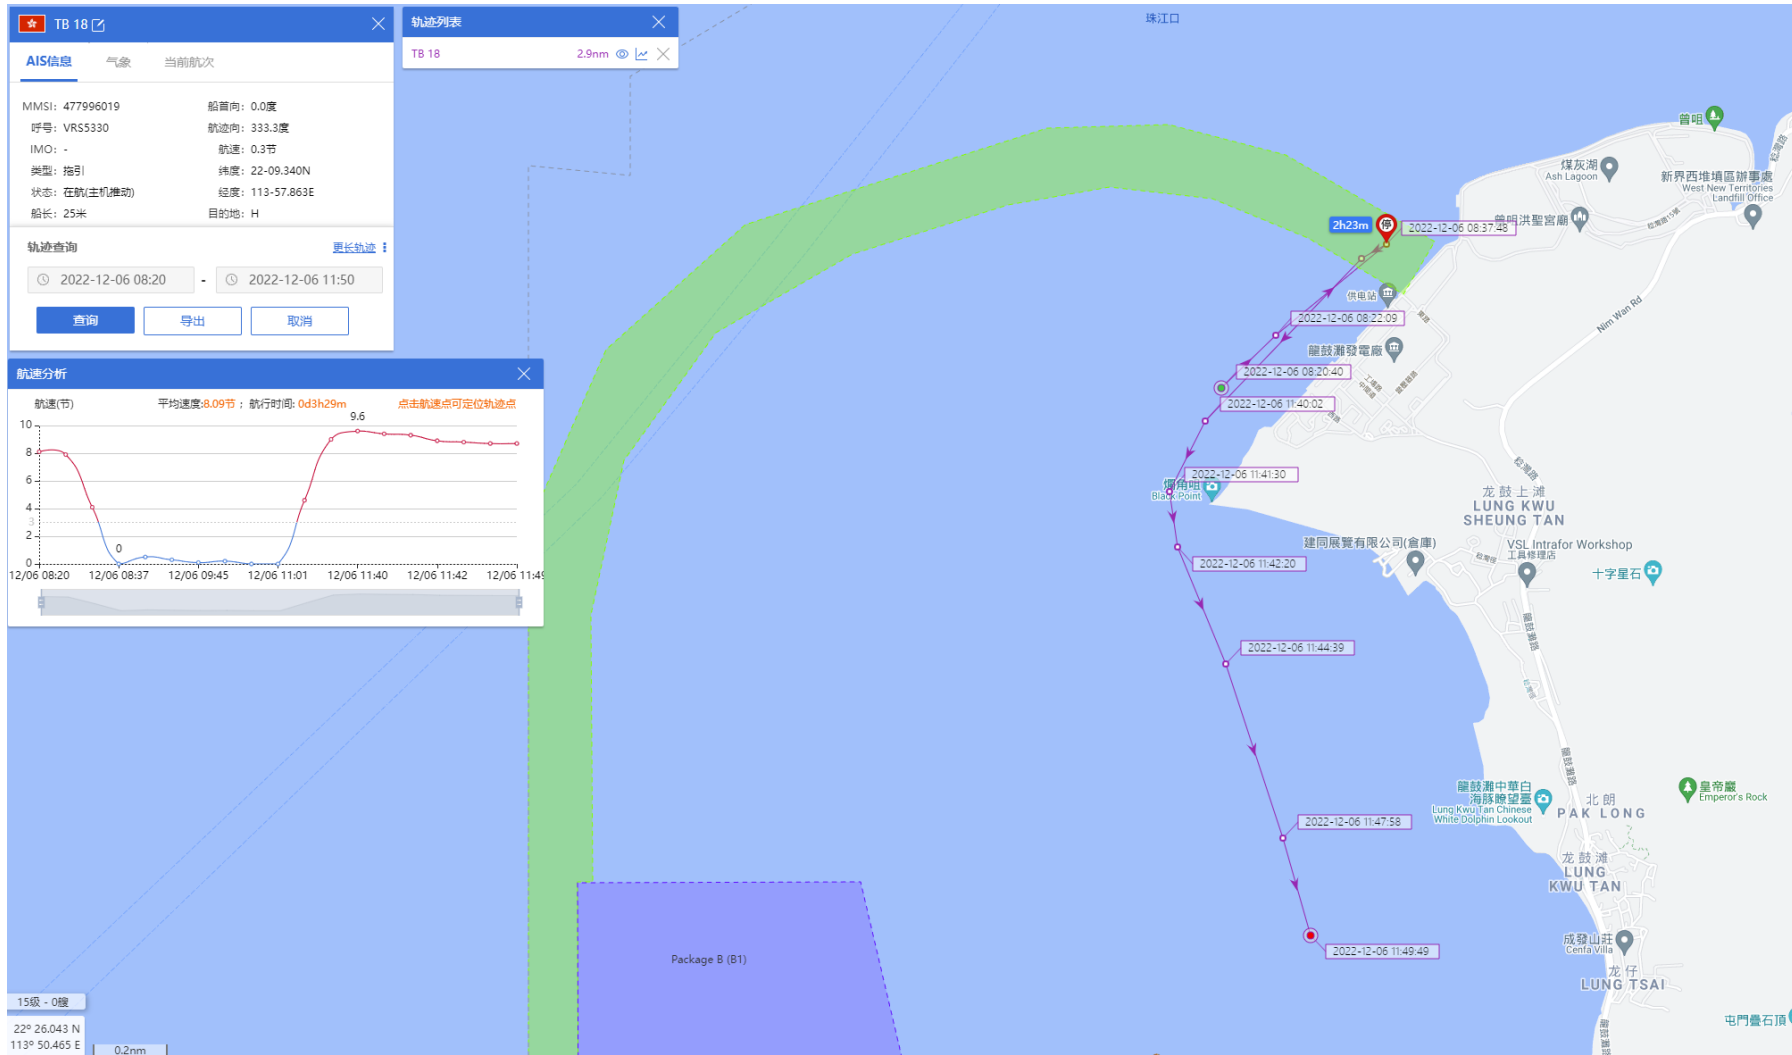

30-12-2022

Yun Fu (Tug Boat) Historical Data Records (25-31 Dec 2022)

31-12-2022

TB 18 (Tug Boat)

Historical Data Records (1-10 Dec 2022)

02-12-2022

TB 18 (Tug Boat)

Historical Data Records (1-10 Dec 2022)

03-12-2022

TB 18 (Tug Boat)

Historical Data Records (1-10 Dec 2022)

04-12-2022

TB 18 (Tug Boat)

Historical Data Records (1-10 Dec 2022)

05-12-2022

TB 18 (Tug Boat) Historical Data Records (1-10 Dec 2022)

06-12-2022

TB 18 (Tug Boat)

Historical Data Records (1-10 Dec 2022)

07-12-2022

TB 18 (Tug Boat) Historical Data Records (1-10 Dec 2022)

08-12-2022

TB 18 (Tug Boat)

Historical Data Records (1-10 Dec 2022)