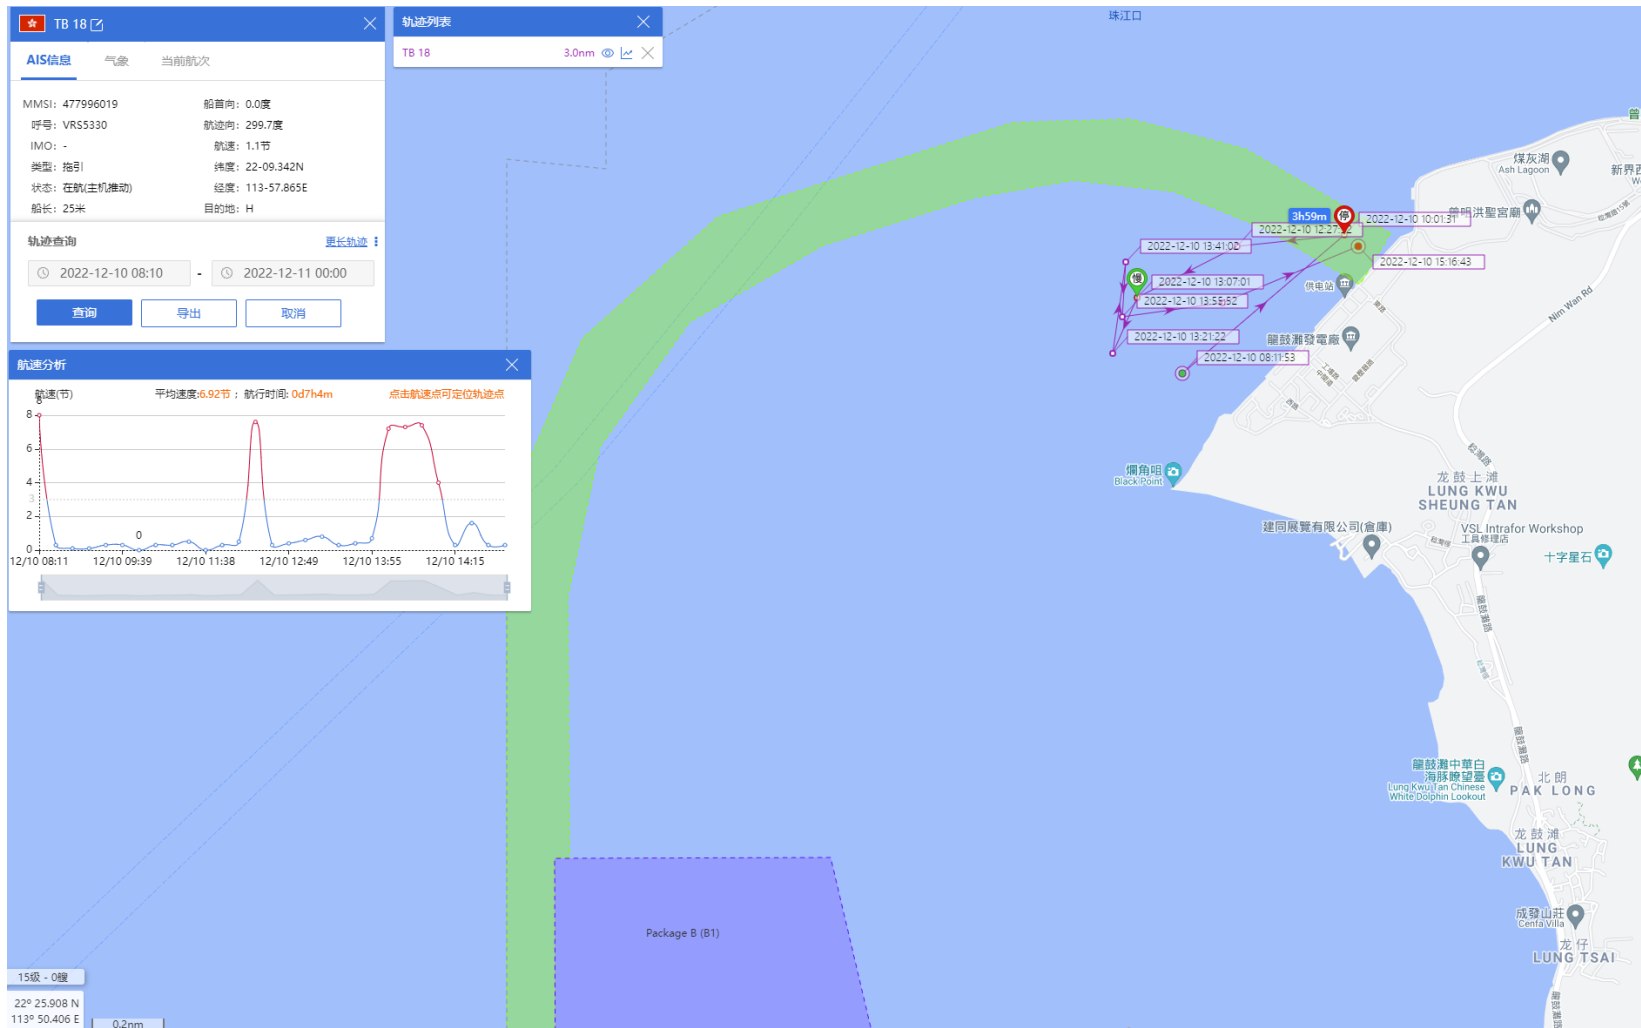

06-12-2022

TB 18 (Tug Boat)

Historical Data Records (1-10 Dec 2022)

07-12-2022

TB 18 (Tug Boat) Historical Data Records (1-10 Dec 2022)

08-12-2022

TB 18 (Tug Boat)

Historical Data Records (1-10 Dec 2022)

10-12-2022

TB 18 (Tug Boat)

Historical Data Records (11-17 Dec 2022)

12-12-2022

TaK Tai 5 (Dumb Lighter)

Historical Data Records (1-10 Dec 2022)

02-12-2022

TaK Tai 5 (Dumb Lighter)