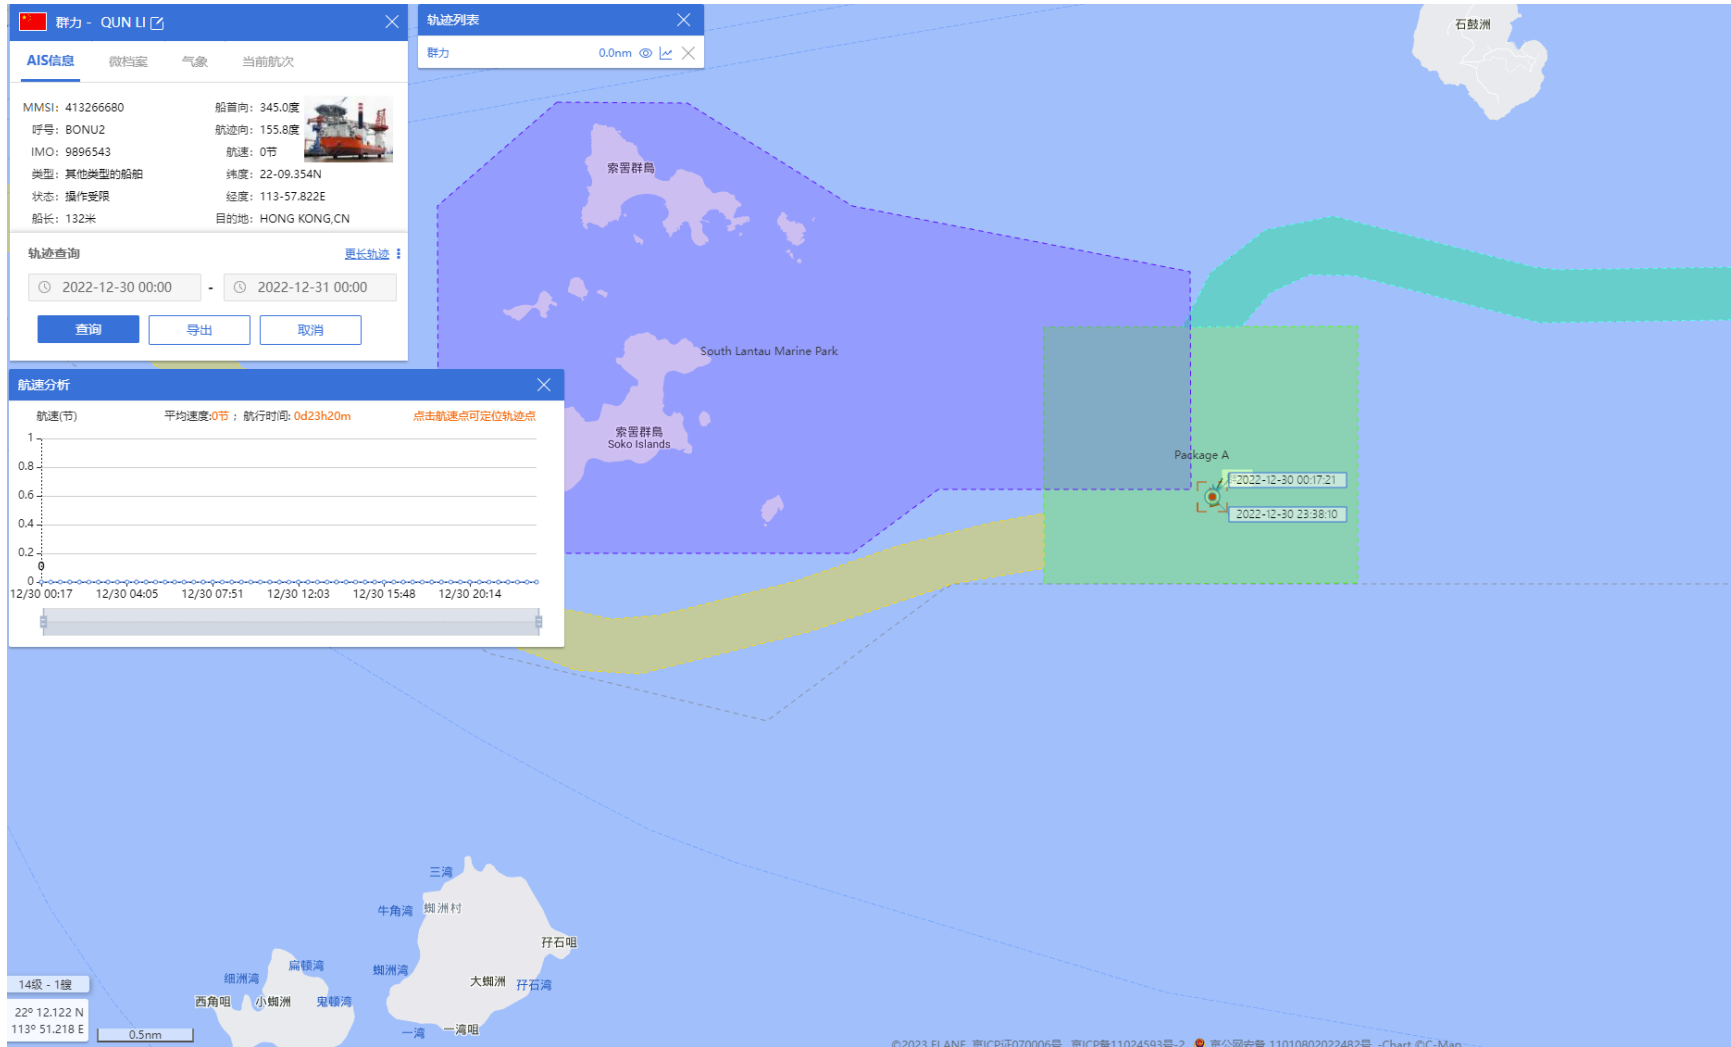

QUN LI (Special Purpose Vessel) Historical Data Records (25-31 Dec 2022)

30-12-2022