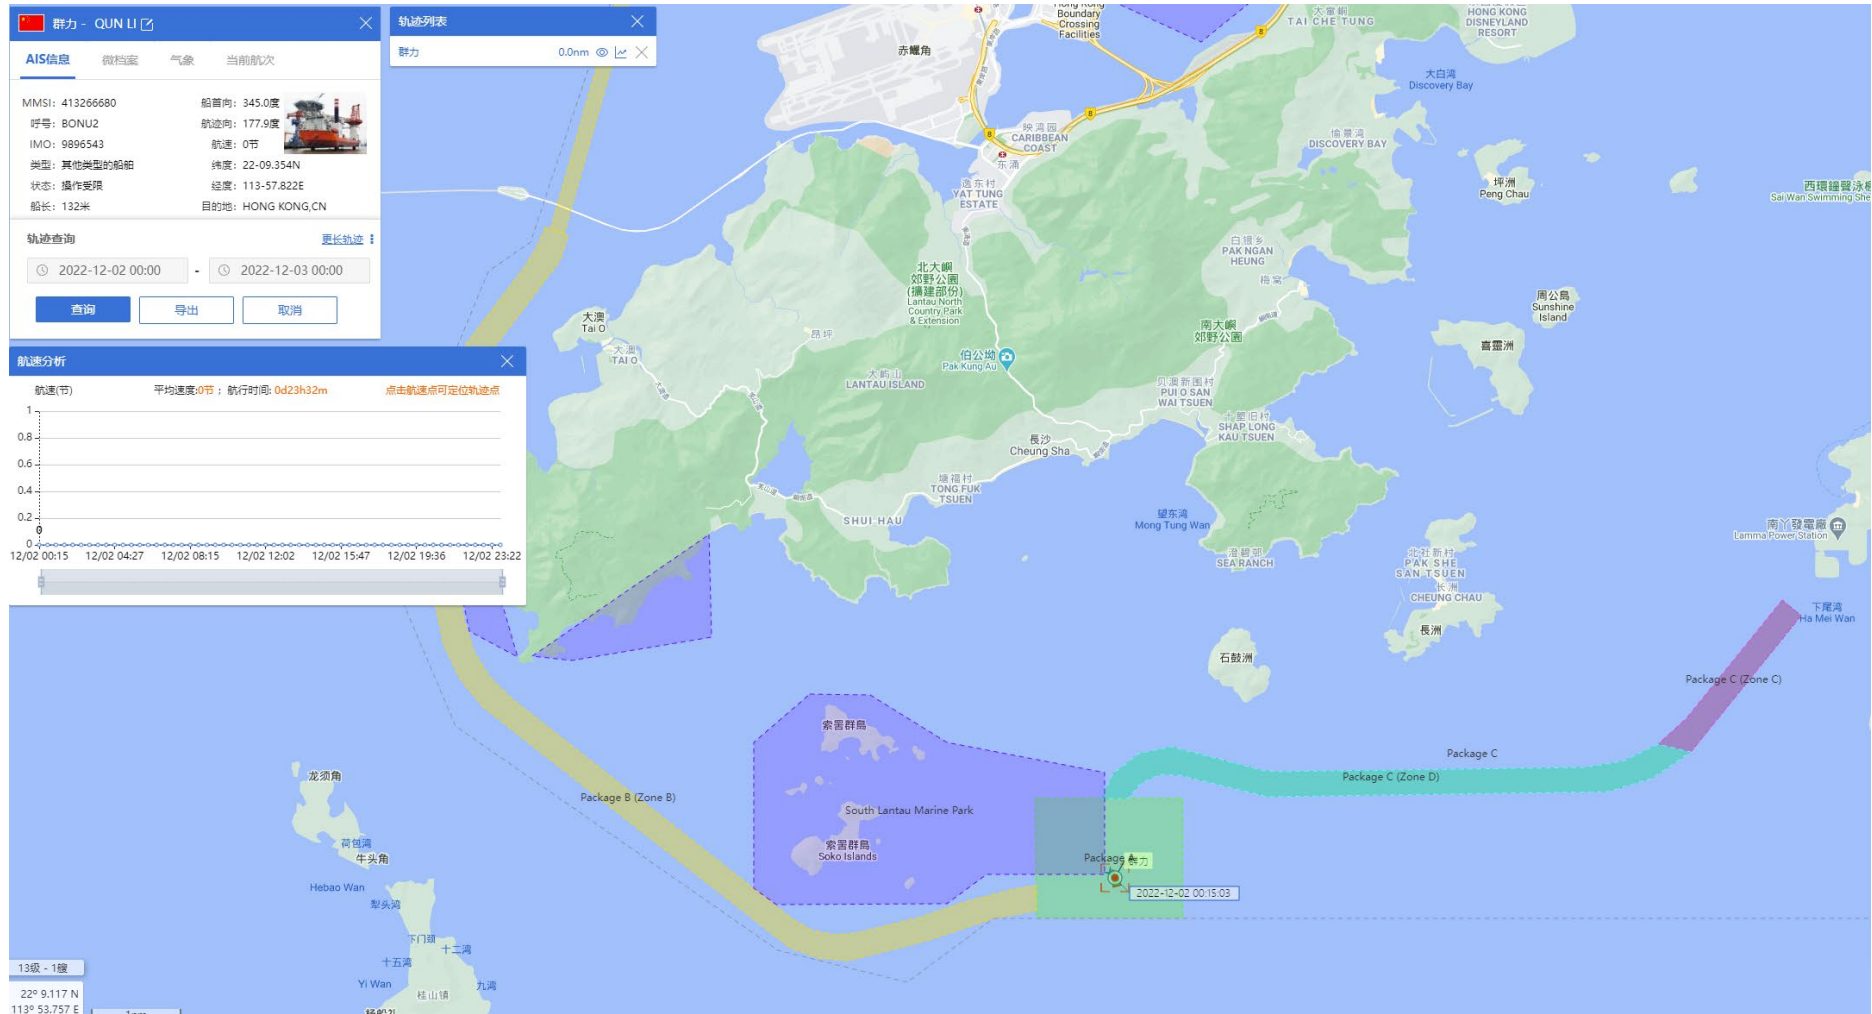

10-12-2022

TaK Tai 5 (Dumb Lighter)

Historical Data Records (11-17 Dec 2022)

11-12-2022

TaK Tai 5 (Dumb Lighter)

Historical Data Records (11-17 Dec 2022)

12-12-2022

QUN LI (Special Purpose Vessel) Historical Data Records (1-10 Dec 2022)

01-12-2022

QUN LI (Special Purpose Vessel) Historical Data Records (1-10 Dec 2022)

02-12-2022

QUN LI (Special Purpose Vessel) Historical Data Records (1-10 Dec 2022)

06-12-2022

QUN LI (Special Purpose Vessel) Historical Data Records (1-10 Dec 2022)