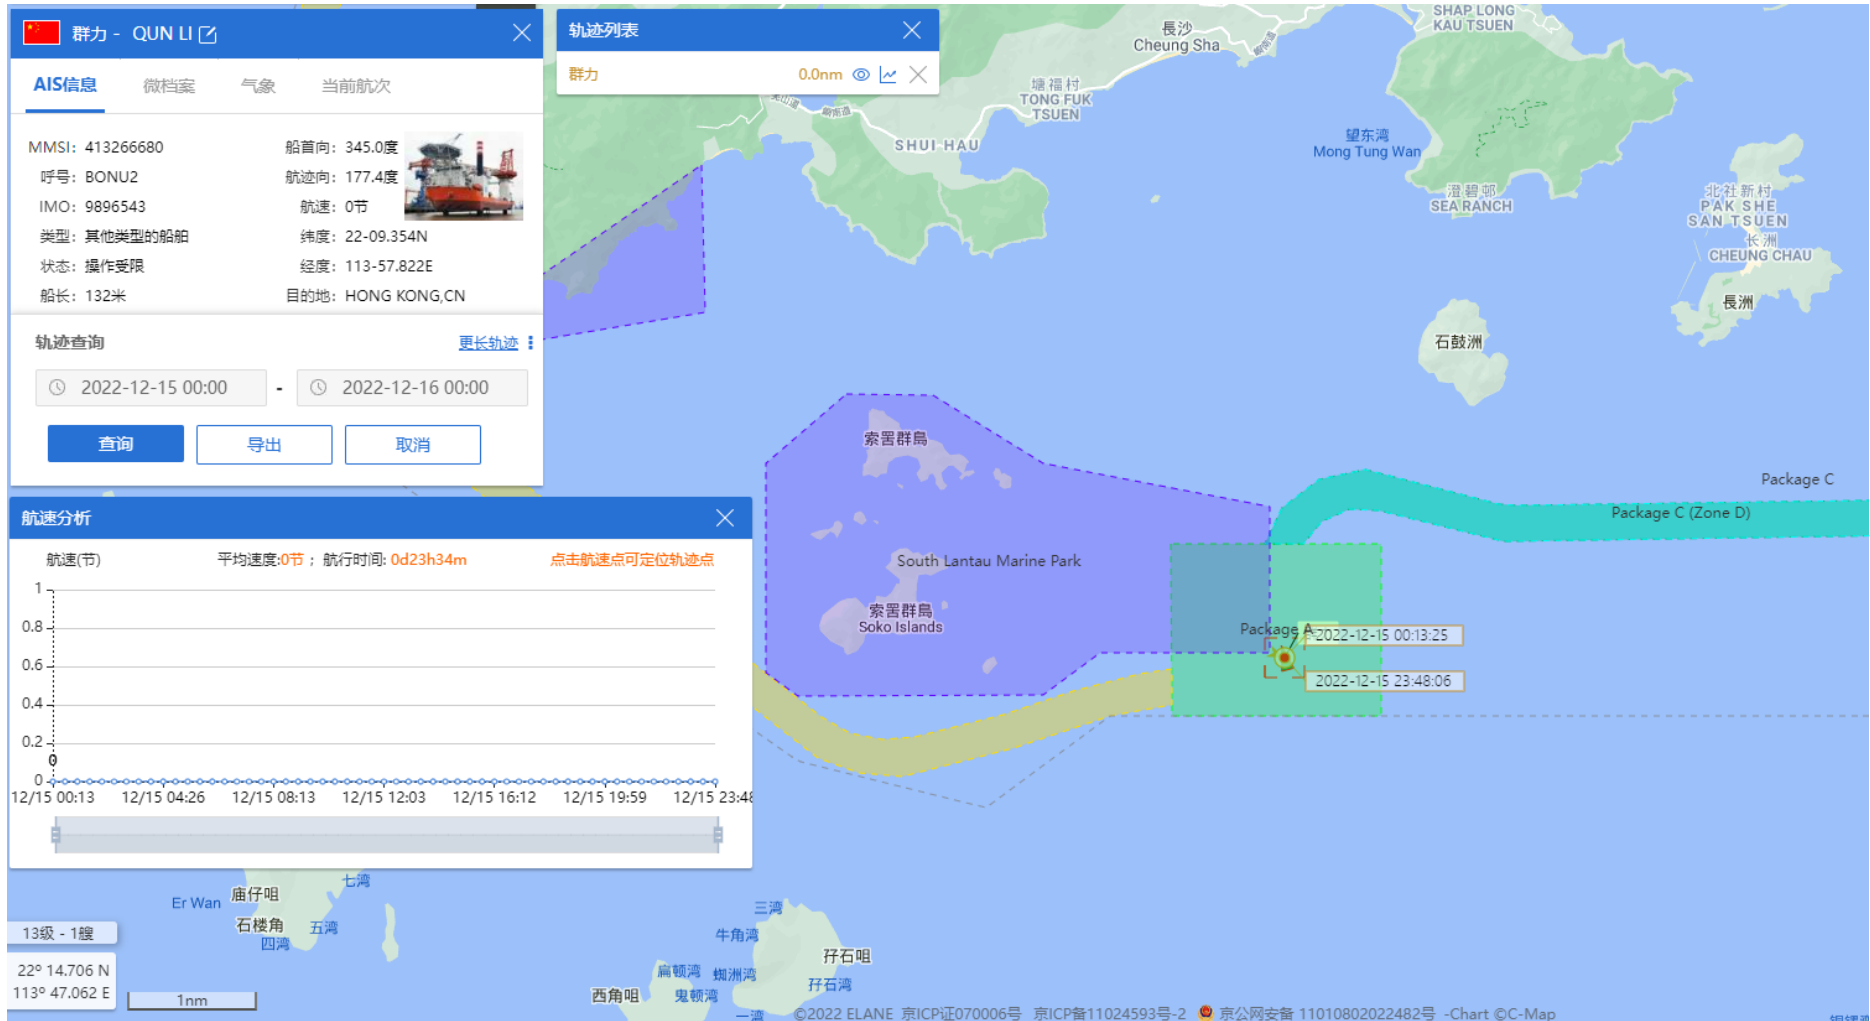

07-12-2022

QUN LI (Special Purpose Vessel) Historical Data Records (1-10 Dec 2022)

08-12-2022

QUN LI (Special Purpose Vessel) Historical Data Records (11-17 Dec 2022)

11-12-2022

QUN LI (Special Purpose Vessel) Historical Data Records (11-17 Dec 2022)

12-12-2022

QUN LI (Special Purpose Vessel) Historical Data Records (11-17 Dec 2022)

13-12-2022

QUN LI (Special Purpose Vessel) Historical Data Records (11-17 Dec 2022)

14-12-2022

QUN LI (Special Purpose Vessel) Historical Data Records (11-17 Dec 2022)

15-12-2022

QUN LI (Special Purpose Vessel) Historical Data Records (11-17 Dec 2022)

16-12-2022

QUN LI (Special Purpose Vessel) Historical Data Records (11-17 Dec 2022)

17-12-2022

QUN LI (Special Purpose Vessel) Historical Data Records (18-24 Dec 2022)