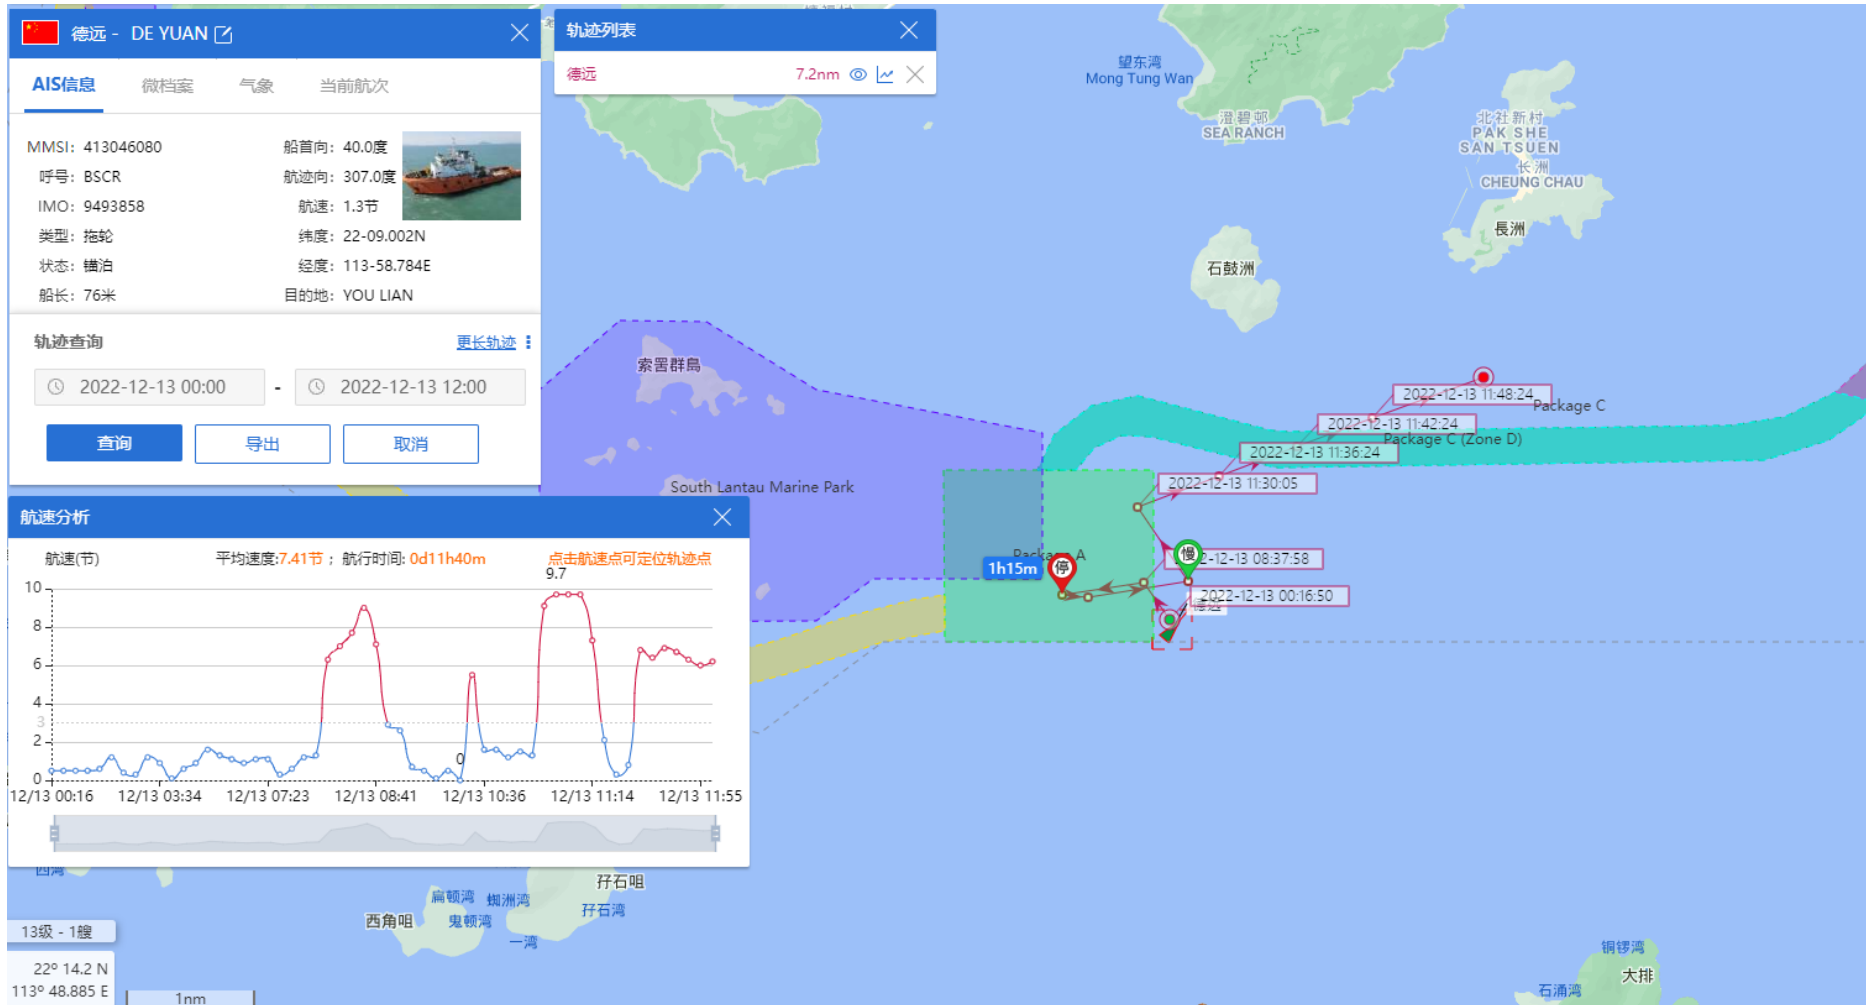

ANNEX J

RECORDS OF OPERATING SPEEDS AND MARINE TRAVEL ROUTES OF WORKING VESSELS

(ELECTRONIC COPY ONLY)

DE YUAN (Special Purpose Vessel) Historical Data Records (1-10 Dec 2022)

02-12-2022

DE YUAN (Special Purpose Vessel) Historical Data Records (1-10 Dec 2022)

08-12-2022

| Over Speed Case | | |
|-----------------|-------|---------------------------|
| Time | Knots | Reasons/ Remark |
| 15:15 | 10.4 | Due to current influence. |

DE YUAN (Special Purpose Vessel) Historical Data Records (1-10 Dec 2022)

10-12-2022

DE YUAN (Special Purpose Vessel) Historical Data Records (11-17 Dec 2022)

13-12-2022

DE YUAN (Special Purpose Vessel) Historical Data Records (18-24 Dec 2022)

23-12-2022

DE YUAN (Special Purpose Vessel) Historical Data Records (25-31Dec 2022)