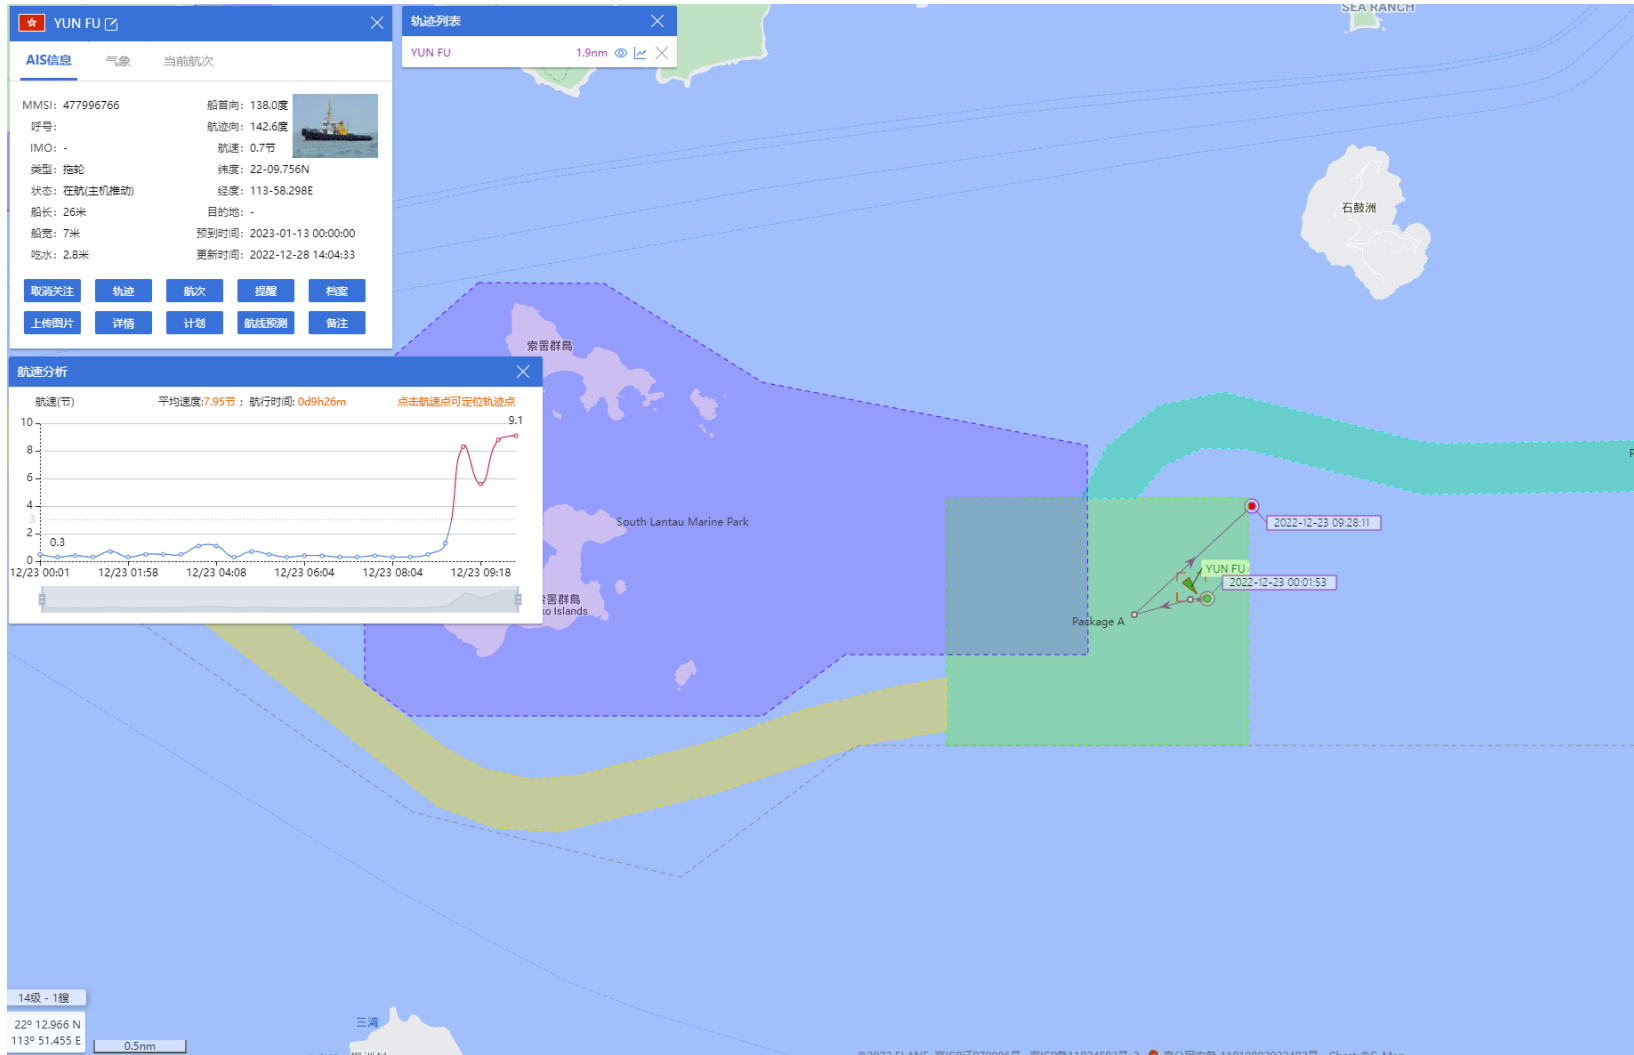

21-12-2022

Yun Fu (Tug Boat) Historical Data Records (18-24 Dec 2022)

22-12-2022

Yun Fu (Tug Boat) Historical Data Records (18-24 Dec 2022)

23-12-2022

Yun Fu (Tug Boat) Historical Data Records (18-24 Dec 2022)

24-12-2022

Yun Fu (Tug Boat) Historical Data Records (25-31 Dec 2022)

25-12-2022

Yun Fu (Tug Boat) Historical Data Records (25-31 Dec 2022)

26-12-2022

Yun Fu (Tug Boat) Historical Data Records (25-31 Dec 2022)