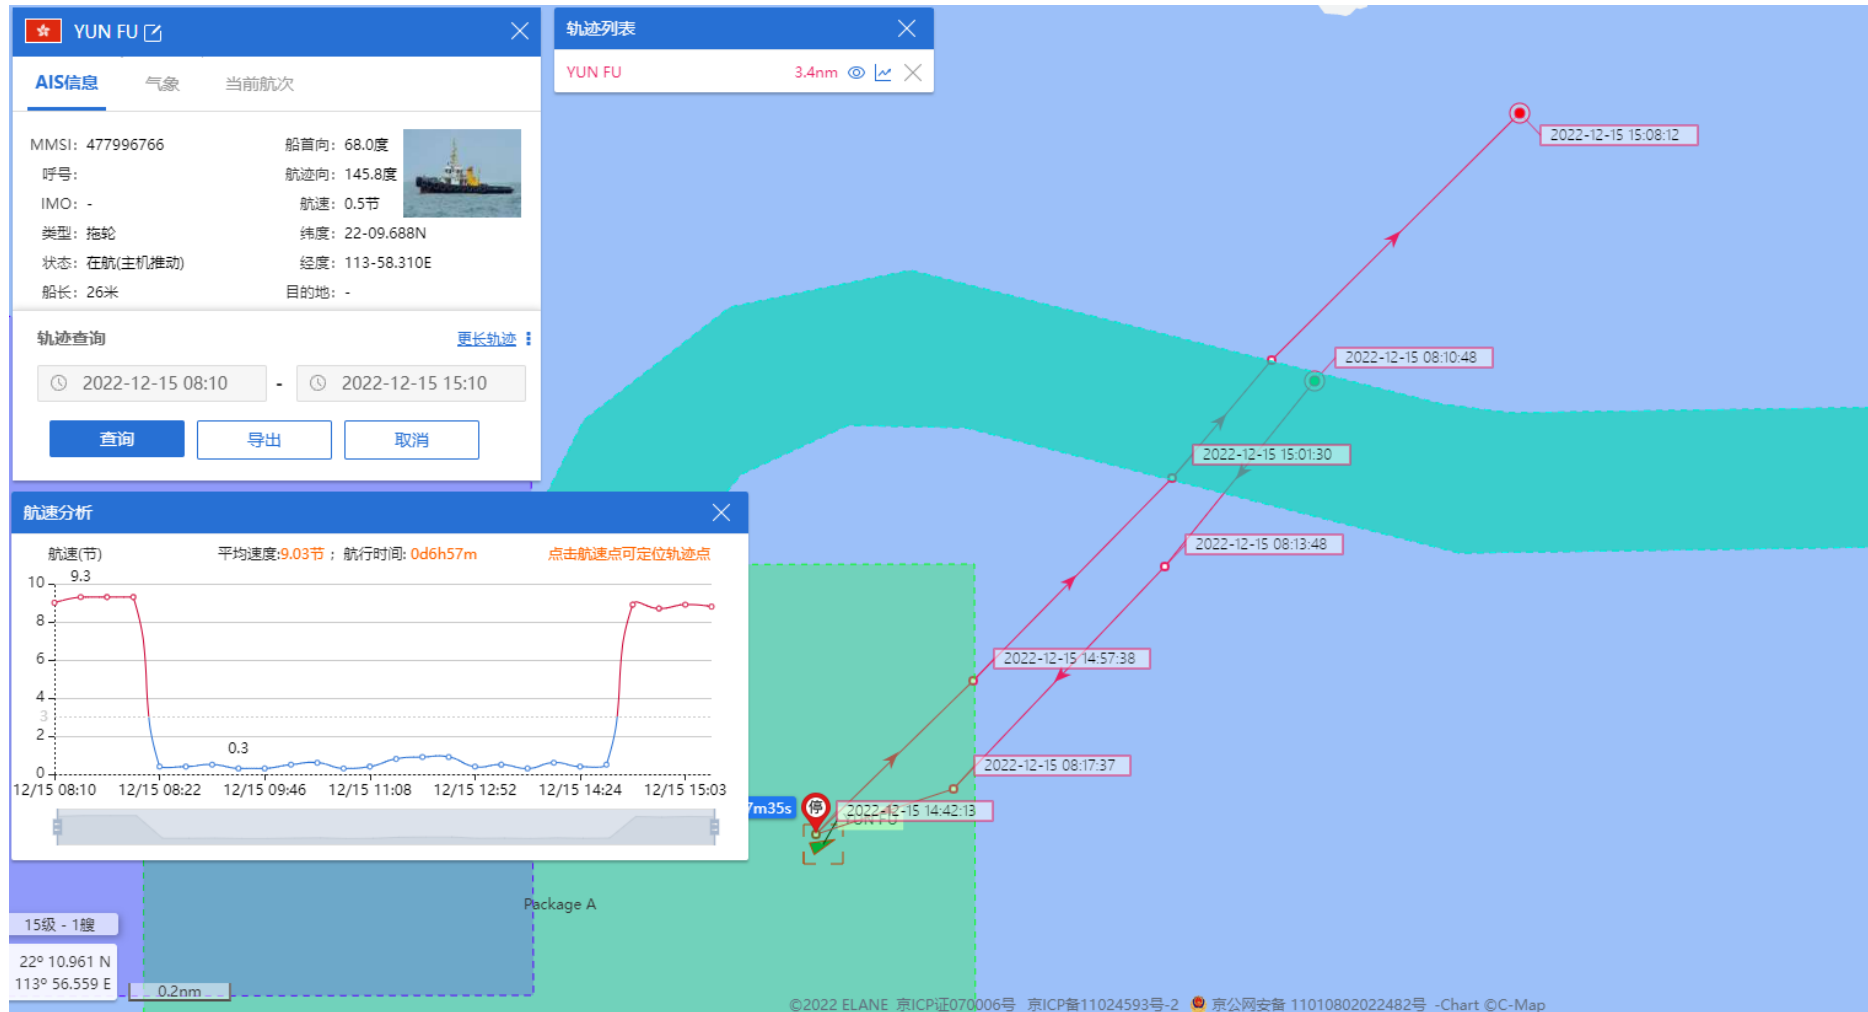

11-12-2022

Yun Fu (Tug Boat) Historical Data Records (11-17 Dec 2022)

12-12-2022

Yun Fu (Tug Boat) Historical Data Records (11-17 Dec 2022)

13-12-2022

Yun Fu (Tug Boat) Historical Data Records (11-17 Dec 2022)

14-12-2022

Yun Fu (Tug Boat) Historical Data Records (11-17 Dec 2022)

15-12-2022

Yun Fu (Tug Boat) Historical Data Records (11-17 Dec 2022)

16-12-2022

Yun Fu (Tug Boat) Historical Data Records (18-24 Dec 2022)