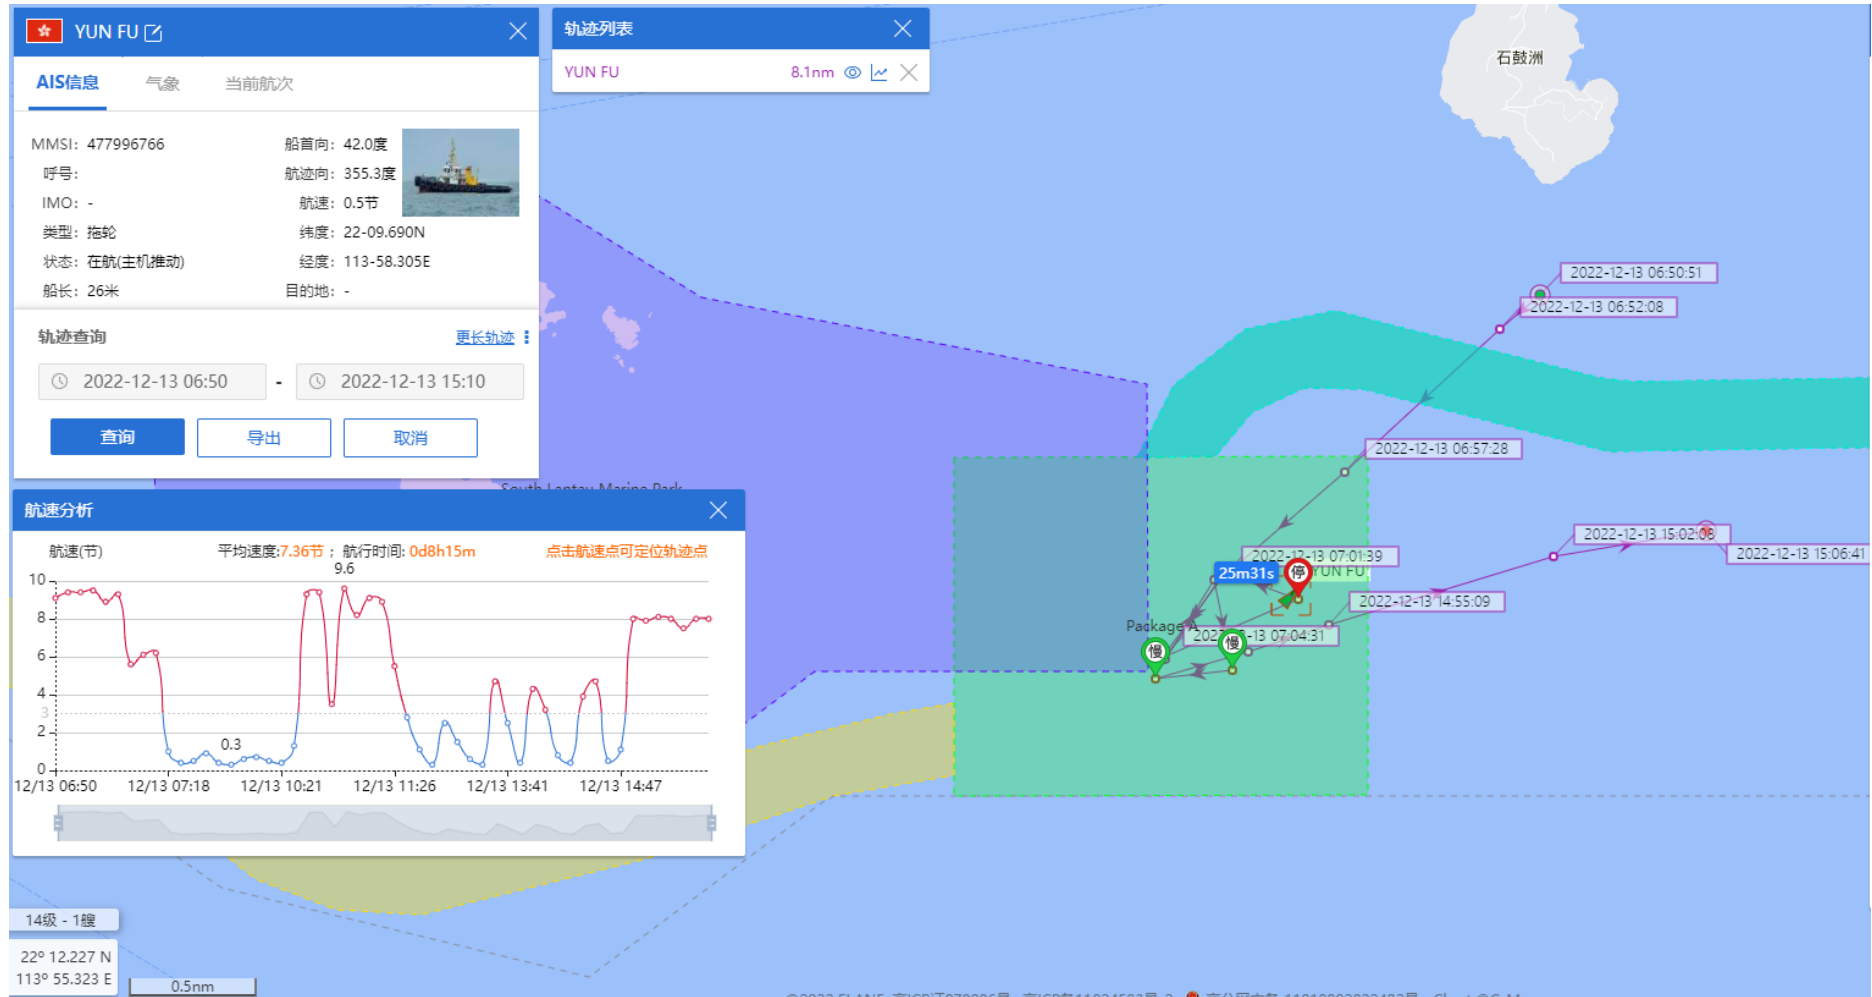

11-12-2022

Yun Fu (Tug Boat) Historical Data Records (11-17 Dec 2022)

12-12-2022

Yun Fu (Tug Boat) Historical Data Records (11-17 Dec 2022)

13-12-2022

Yun Fu (Tug Boat) Historical Data Records (11-17 Dec 2022)

14-12-2022

Yun Fu (Tug Boat) Historical Data Records (11-17 Dec 2022)

15-12-2022

Yun Fu (Tug Boat) Historical Data Records (11-17 Dec 2022)

16-12-2022

Yun Fu (Tug Boat) Historical Data Records (18-24 Dec 2022)