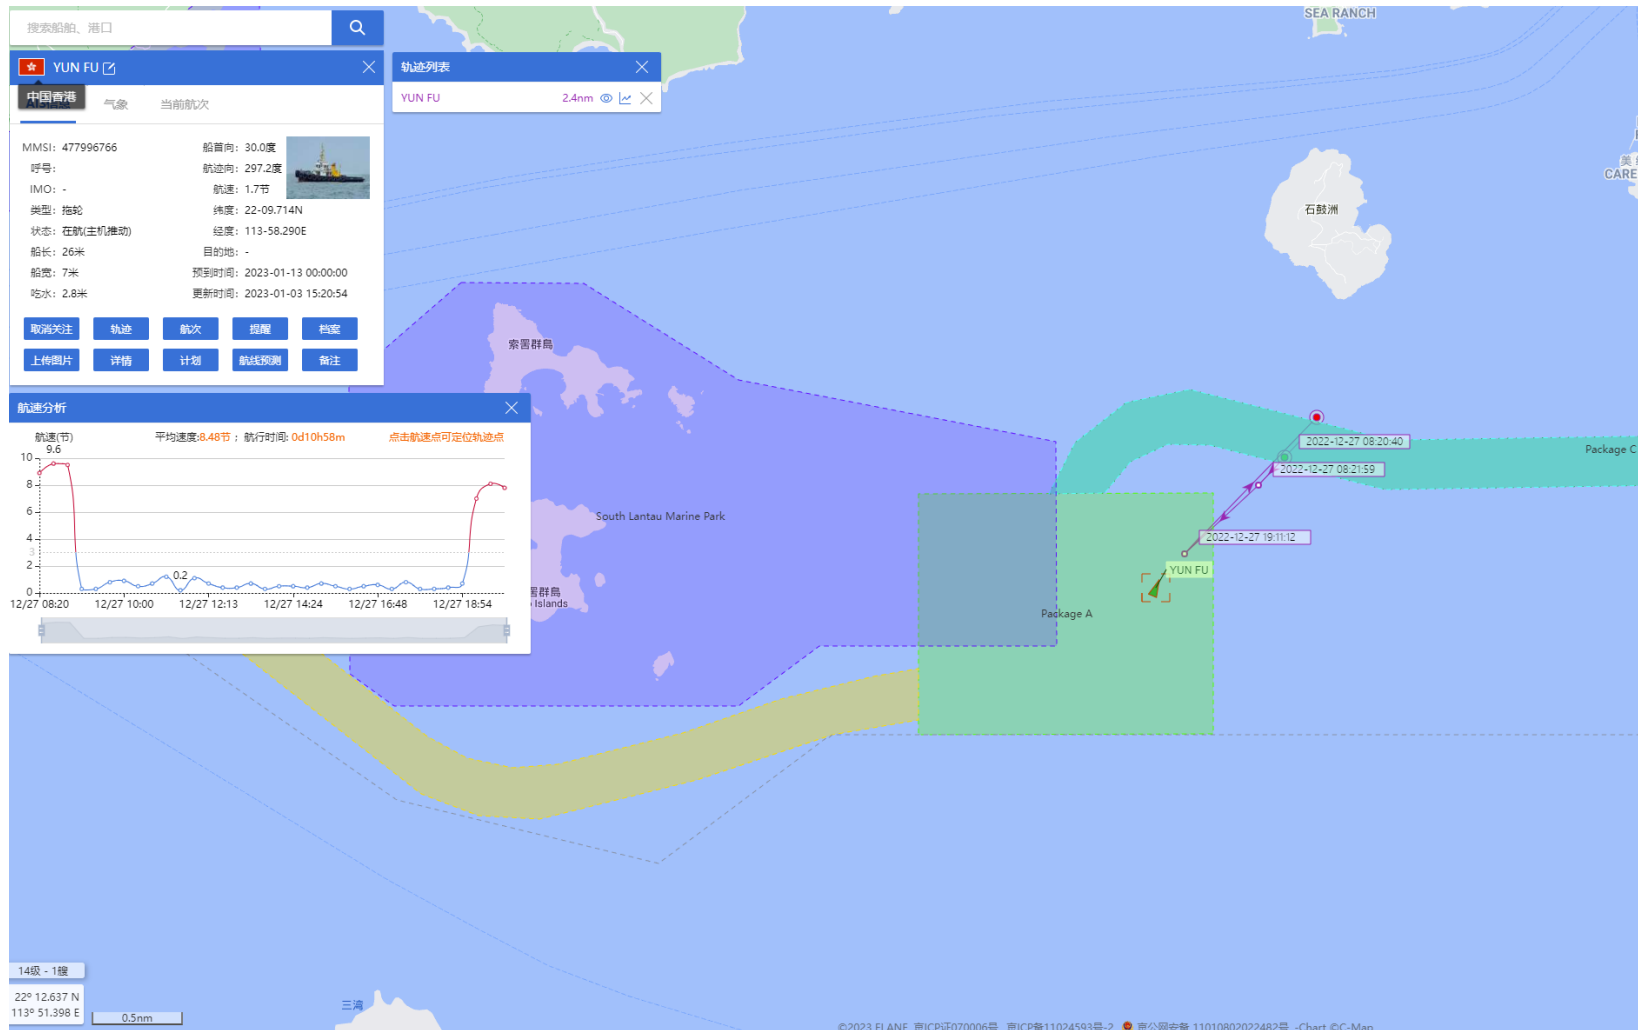

24-12-2022

Yun Fu (Tug Boat) Historical Data Records (25-31 Dec 2022)

25-12-2022

Yun Fu (Tug Boat) Historical Data Records (25-31 Dec 2022)

26-12-2022

Yun Fu (Tug Boat) Historical Data Records (25-31 Dec 2022)

27-12-2022

Yun Fu (Tug Boat) Historical Data Records (25-31 Dec 2022)

28-12-2022

Yun Fu (Tug Boat) Historical Data Records (25-31 Dec 2022)

29-12-2022

Yun Fu (Tug Boat) Historical Data Records (25-31 Dec 2022)