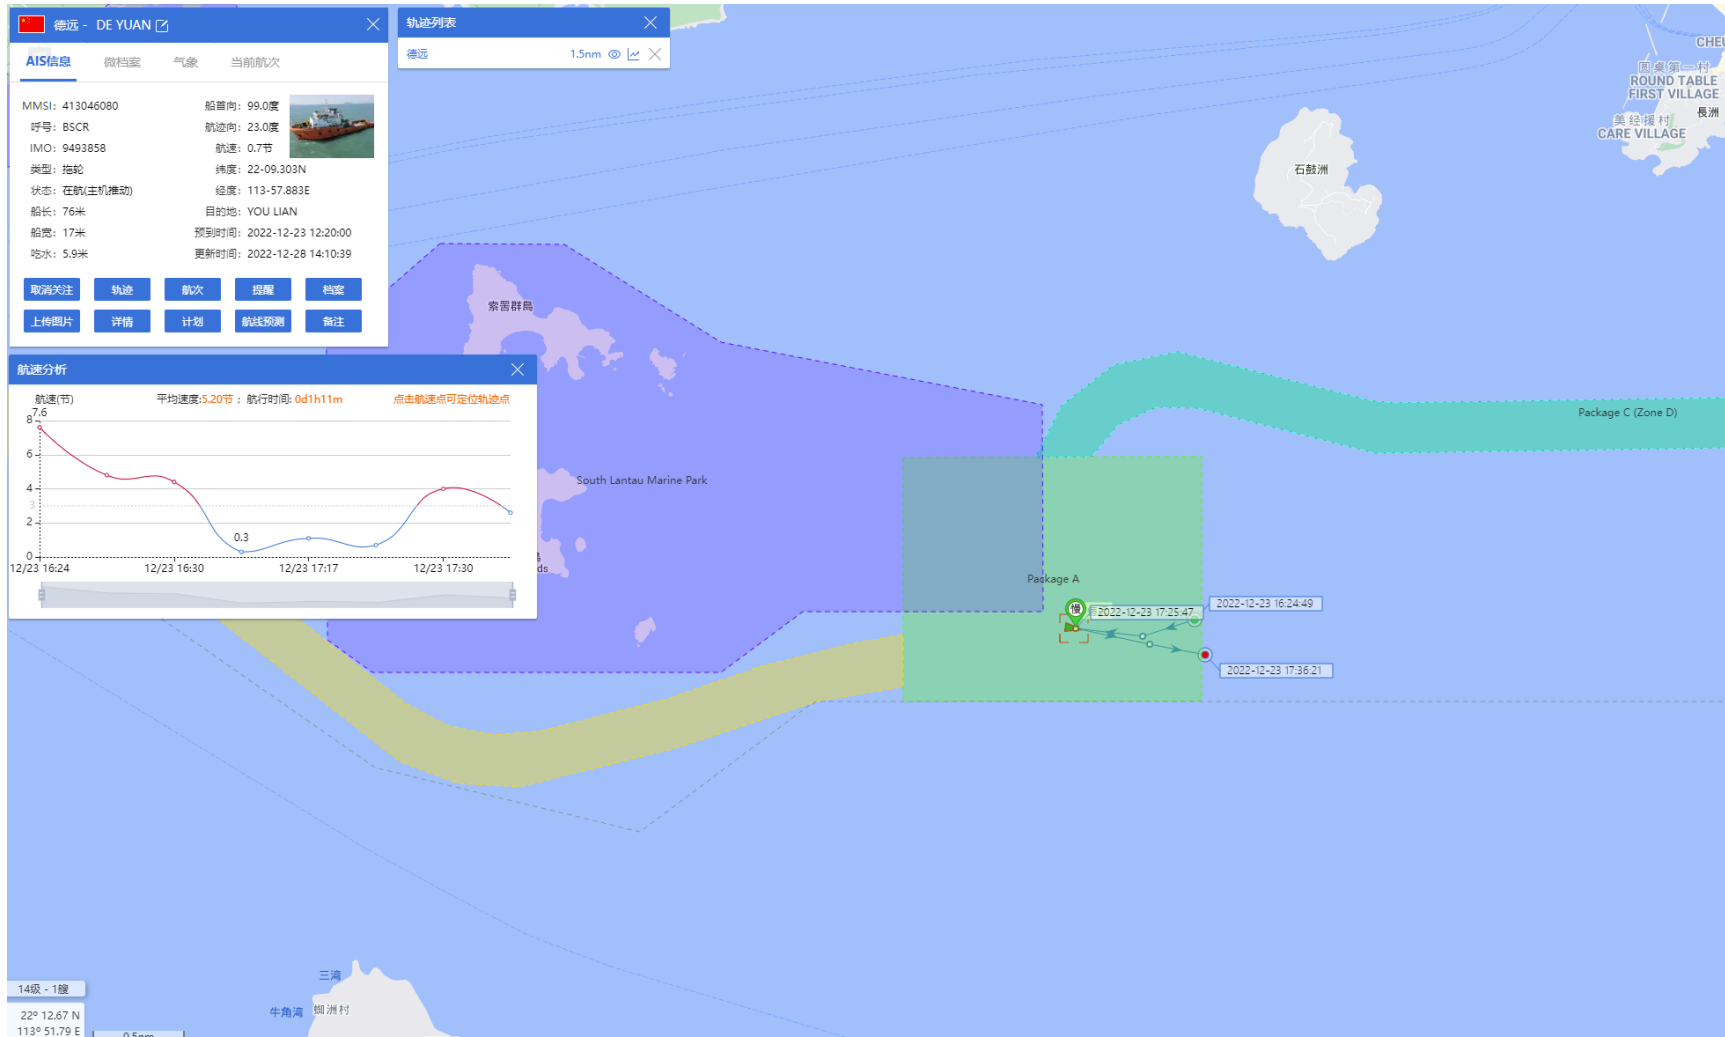

10-12-2022

DE YUAN (Special Purpose Vessel) Historical Data Records (11-17 Dec 2022)

13-12-2022

DE YUAN (Special Purpose Vessel) Historical Data Records (18-24 Dec 2022)

23-12-2022

DE YUAN (Special Purpose Vessel) Historical Data Records (25-31Dec 2022)

27-12-2022

DE YUAN (Special Purpose Vessel) Historical Data Records (25-31Dec 2022)

28-12-2022

Yun Fu (Tug Boat) Historical Data Records (1-10 Dec 2022)

01-12-2022

Yun Fu (Tug Boat) Historical Data Records (1-10 Dec 2022)