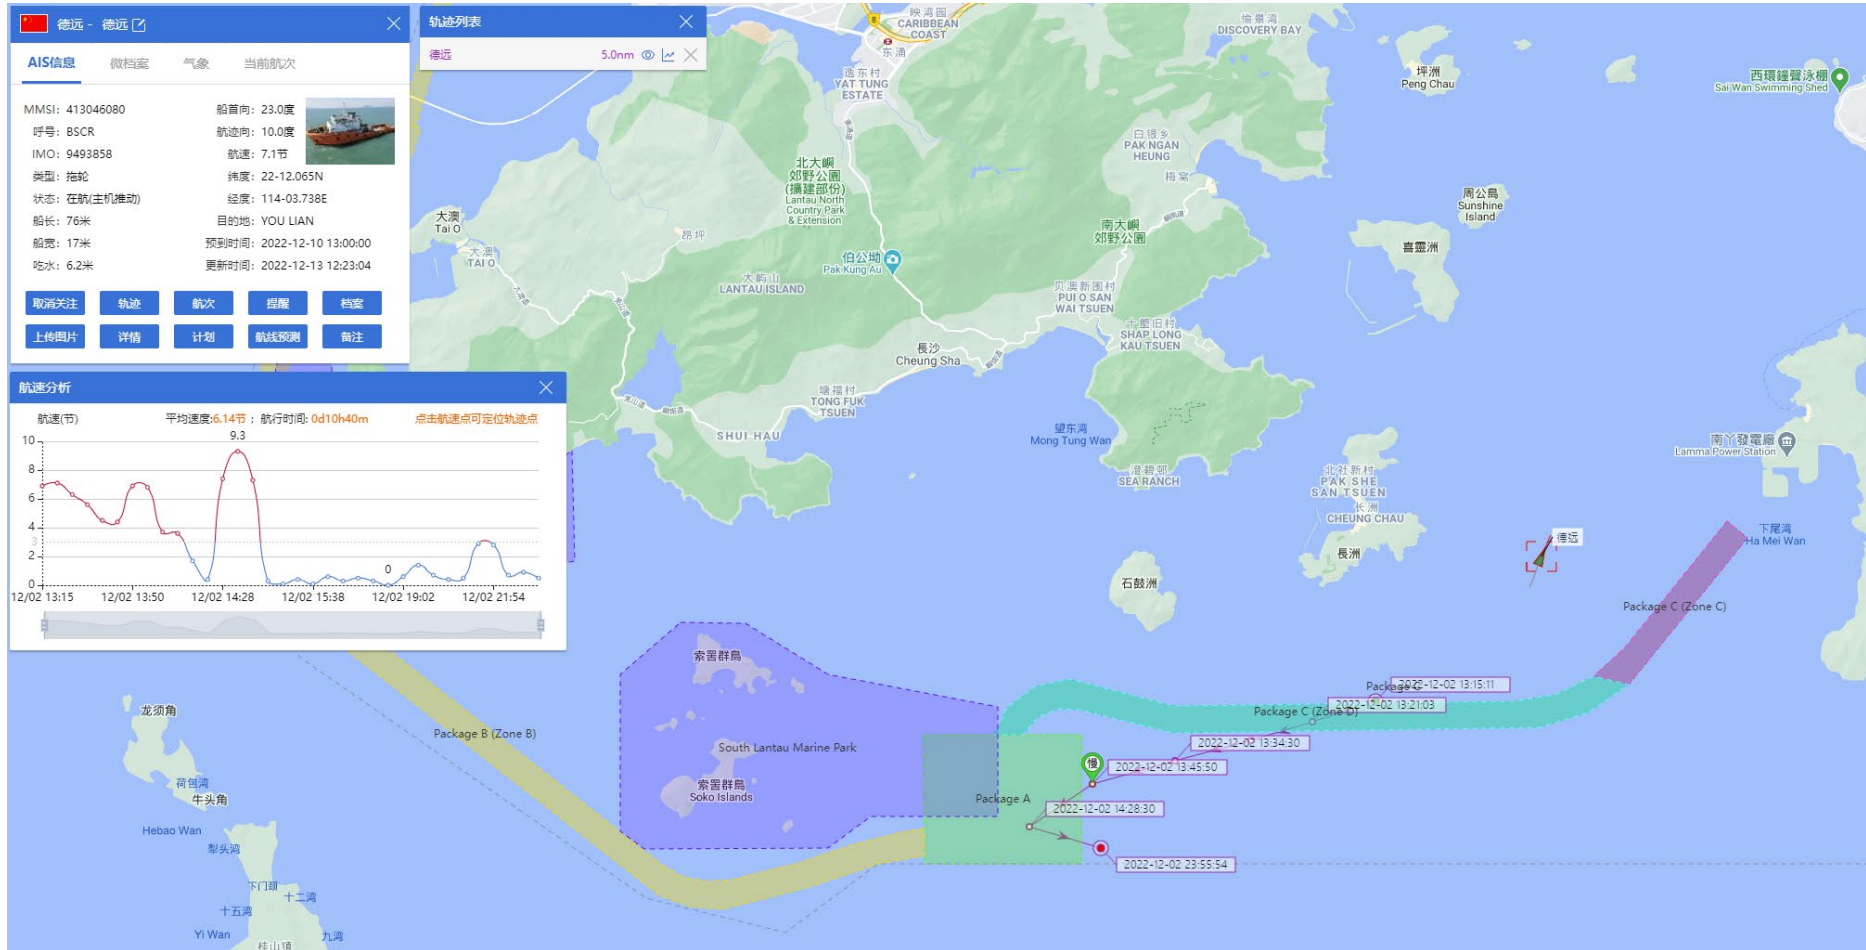

ANNEX J

RECORDS OF OPERATING SPEEDS AND MARINE TRAVEL ROUTES OF WORKING VESSELS

(ELECTRONIC COPY ONLY)

DE YUAN (Special Purpose Vessel) Historical Data Records (1-10 Dec 2022)

02-12-2022

DE YUAN (Special Purpose Vessel) Historical Data Records (1-10 Dec 2022)

10-12-2022

DE YUAN (Special Purpose Vessel) Historical Data Records (11-17 Dec 2022)

13-12-2022

DE YUAN (Special Purpose Vessel) Historical Data Records (18-24 Dec 2022)

23-12-2022

DE YUAN (Special Purpose Vessel) Historical Data Records (25-31Dec 2022)