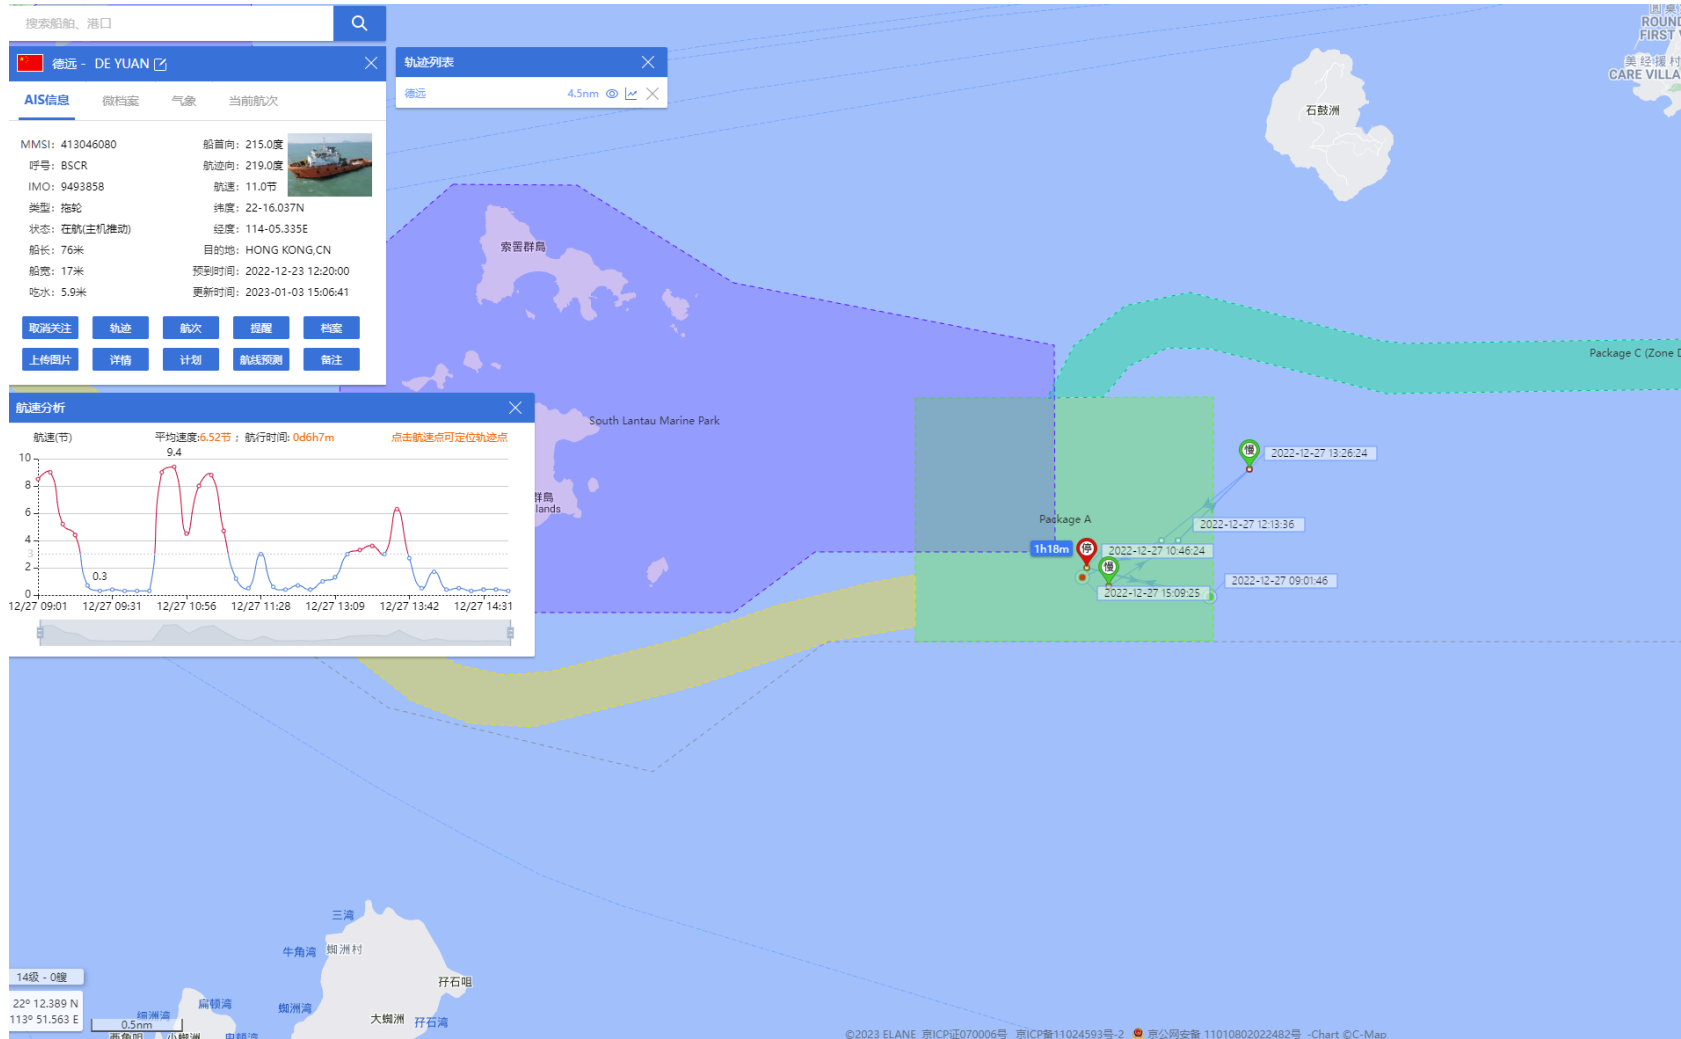

10-12-2022

DE YUAN (Special Purpose Vessel) Historical Data Records (11-17 Dec 2022)

13-12-2022

DE YUAN (Special Purpose Vessel) Historical Data Records (18-24 Dec 2022)

23-12-2022

DE YUAN (Special Purpose Vessel) Historical Data Records (25-31Dec 2022)

27-12-2022

DE YUAN (Special Purpose Vessel) Historical Data Records (25-31Dec 2022)

28-12-2022

Yun Fu (Tug Boat) Historical Data Records (1-10 Dec 2022)

01-12-2022

Yun Fu (Tug Boat) Historical Data Records (1-10 Dec 2022)