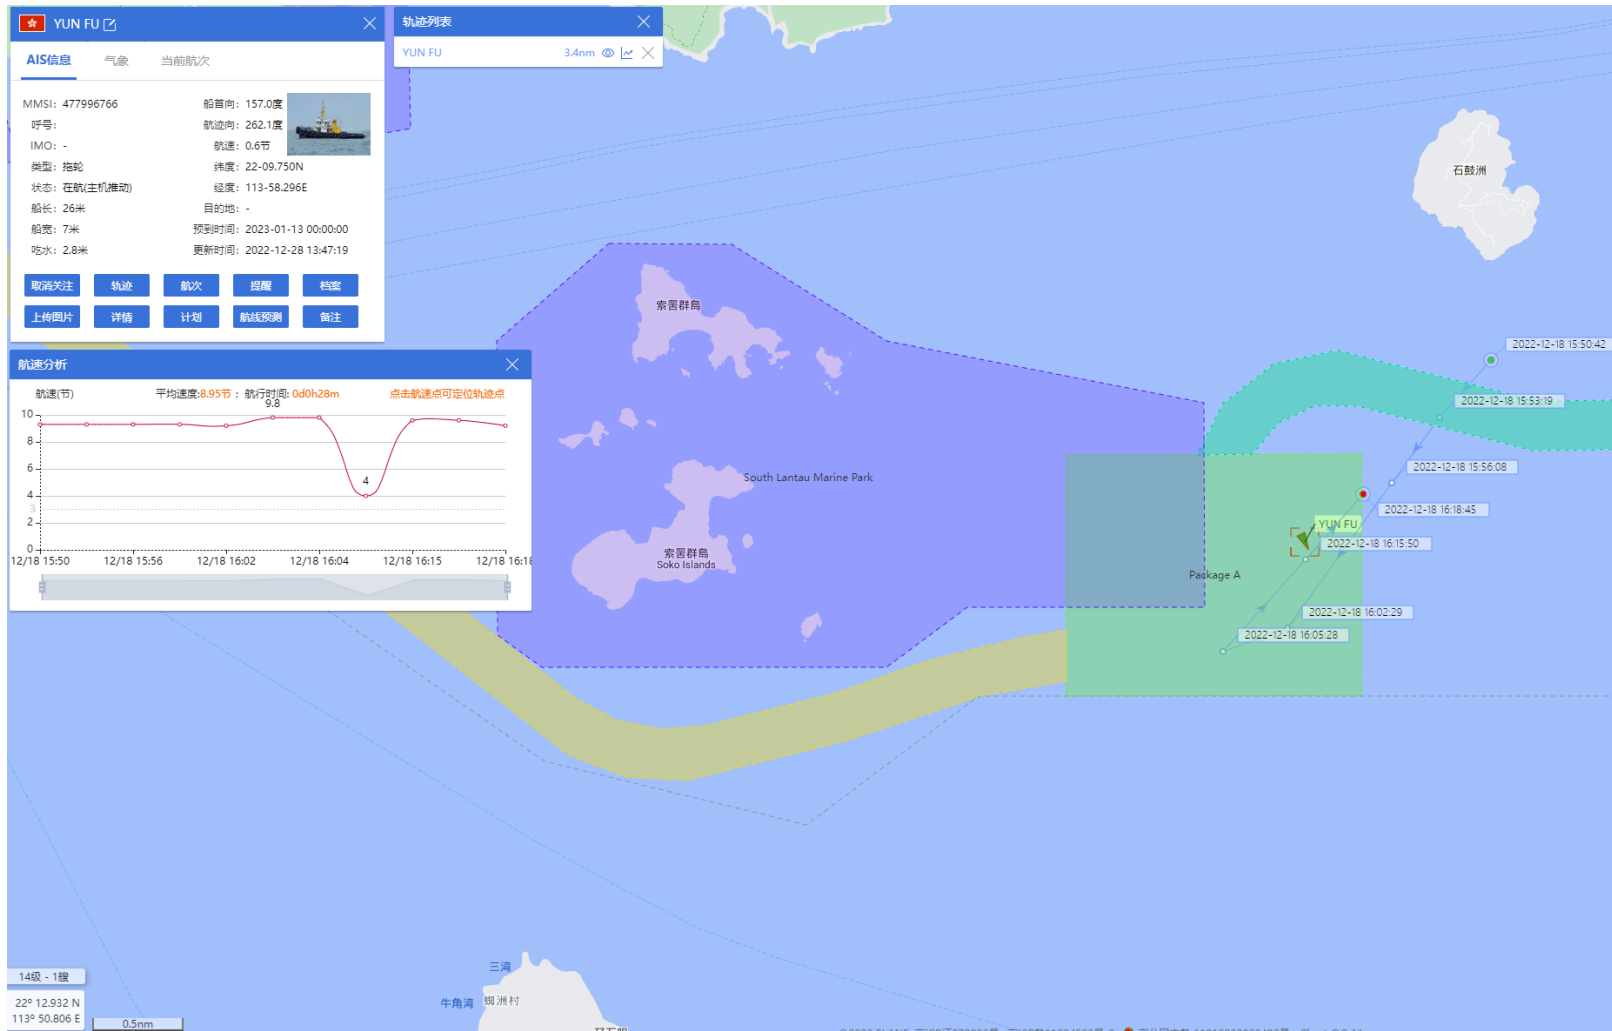

14-12-2022

Yun Fu (Tug Boat) Historical Data Records (11-17 Dec 2022)

15-12-2022

Yun Fu (Tug Boat) Historical Data Records (11-17 Dec 2022)

16-12-2022

Yun Fu (Tug Boat) Historical Data Records (18-24 Dec 2022)

18-12-2022

Yun Fu (Tug Boat) Historical Data Records (18-24 Dec 2022)

19-12-2022

Yun Fu (Tug Boat) Historical Data Records (18-24 Dec 2022)

20-12-2022

Yun Fu (Tug Boat) Historical Data Records (18-24 Dec 2022)