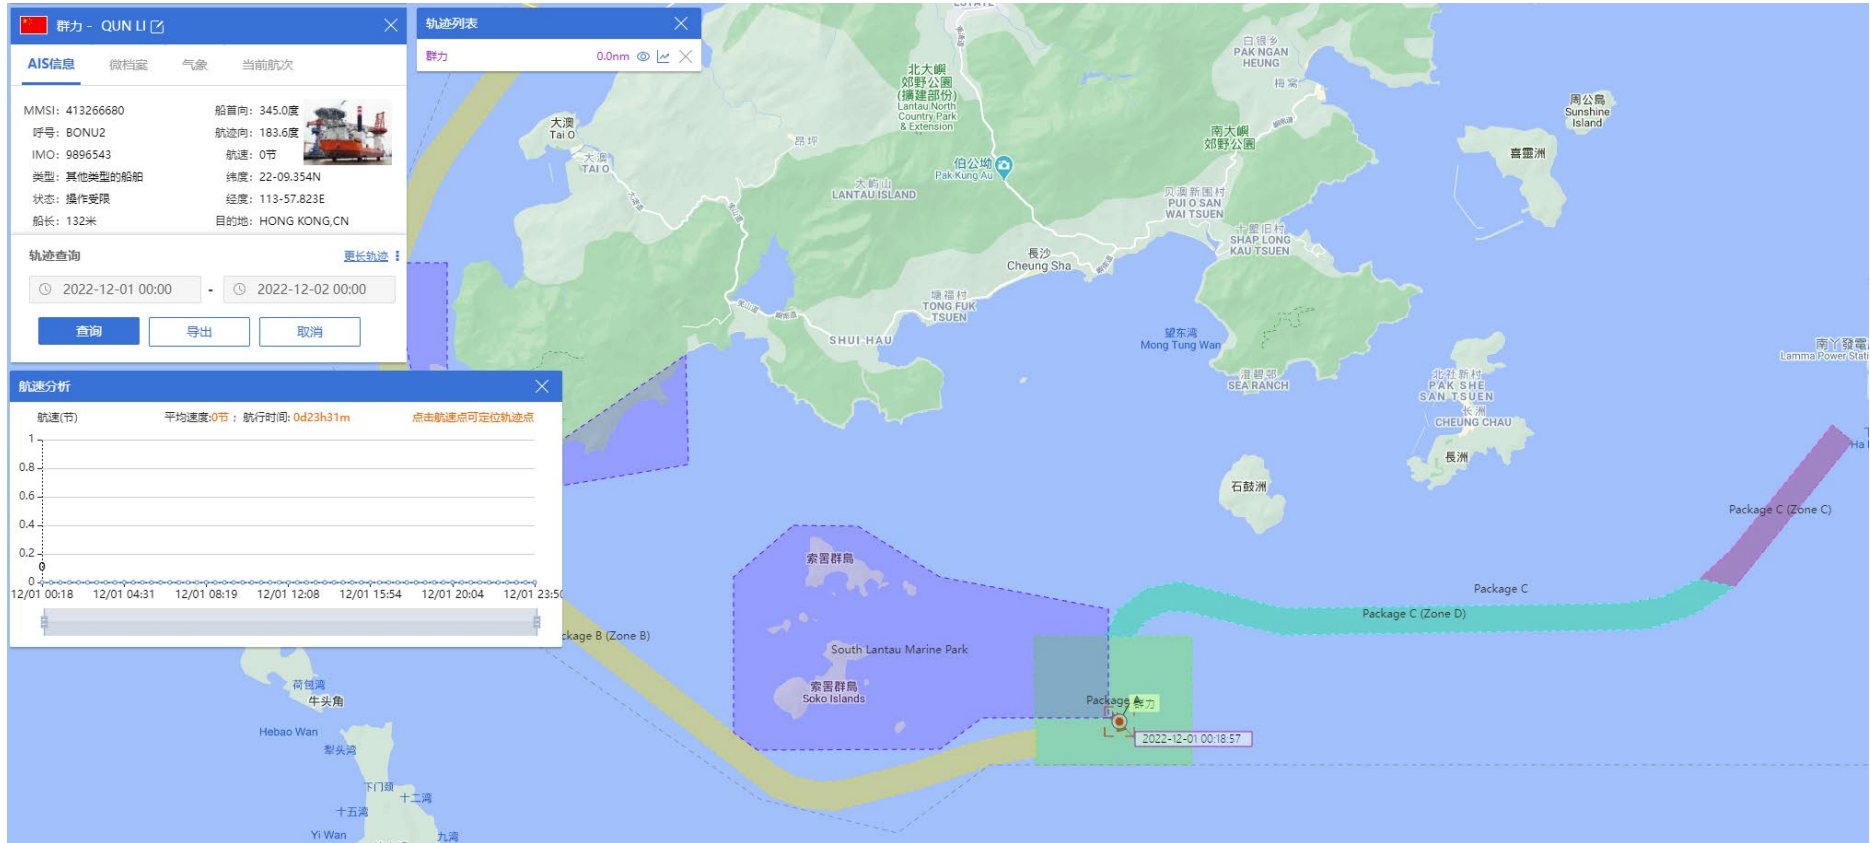

TaK Tai 5 (Dumb Lighter)

Historical Data Records (1-10 Dec 2022)

08-12-2022

TaK Tai 5 (Dumb Lighter)

Historical Data Records (1-10 Dec 2022)

09-12-2022

TaK Tai 5 (Dumb Lighter)

Historical Data Records (1-10 Dec 2022)

10-12-2022

TaK Tai 5 (Dumb Lighter)

Historical Data Records (11-17 Dec 2022)

11-12-2022

TaK Tai 5 (Dumb Lighter)

Historical Data Records (11-17 Dec 2022)

12-12-2022

QUN LI (Special Purpose Vessel) Historical Data Records (1-10 Dec 2022)

01-12-2022

QUN LI (Special Purpose Vessel) Historical Data Records (1-10 Dec 2022)

02-12-2022

QUN LI (Special Purpose Vessel) Historical Data Records (1-10 Dec 2022)

06-12-2022

QUN LI (Special Purpose Vessel) Historical Data Records (1-10 Dec 2022)