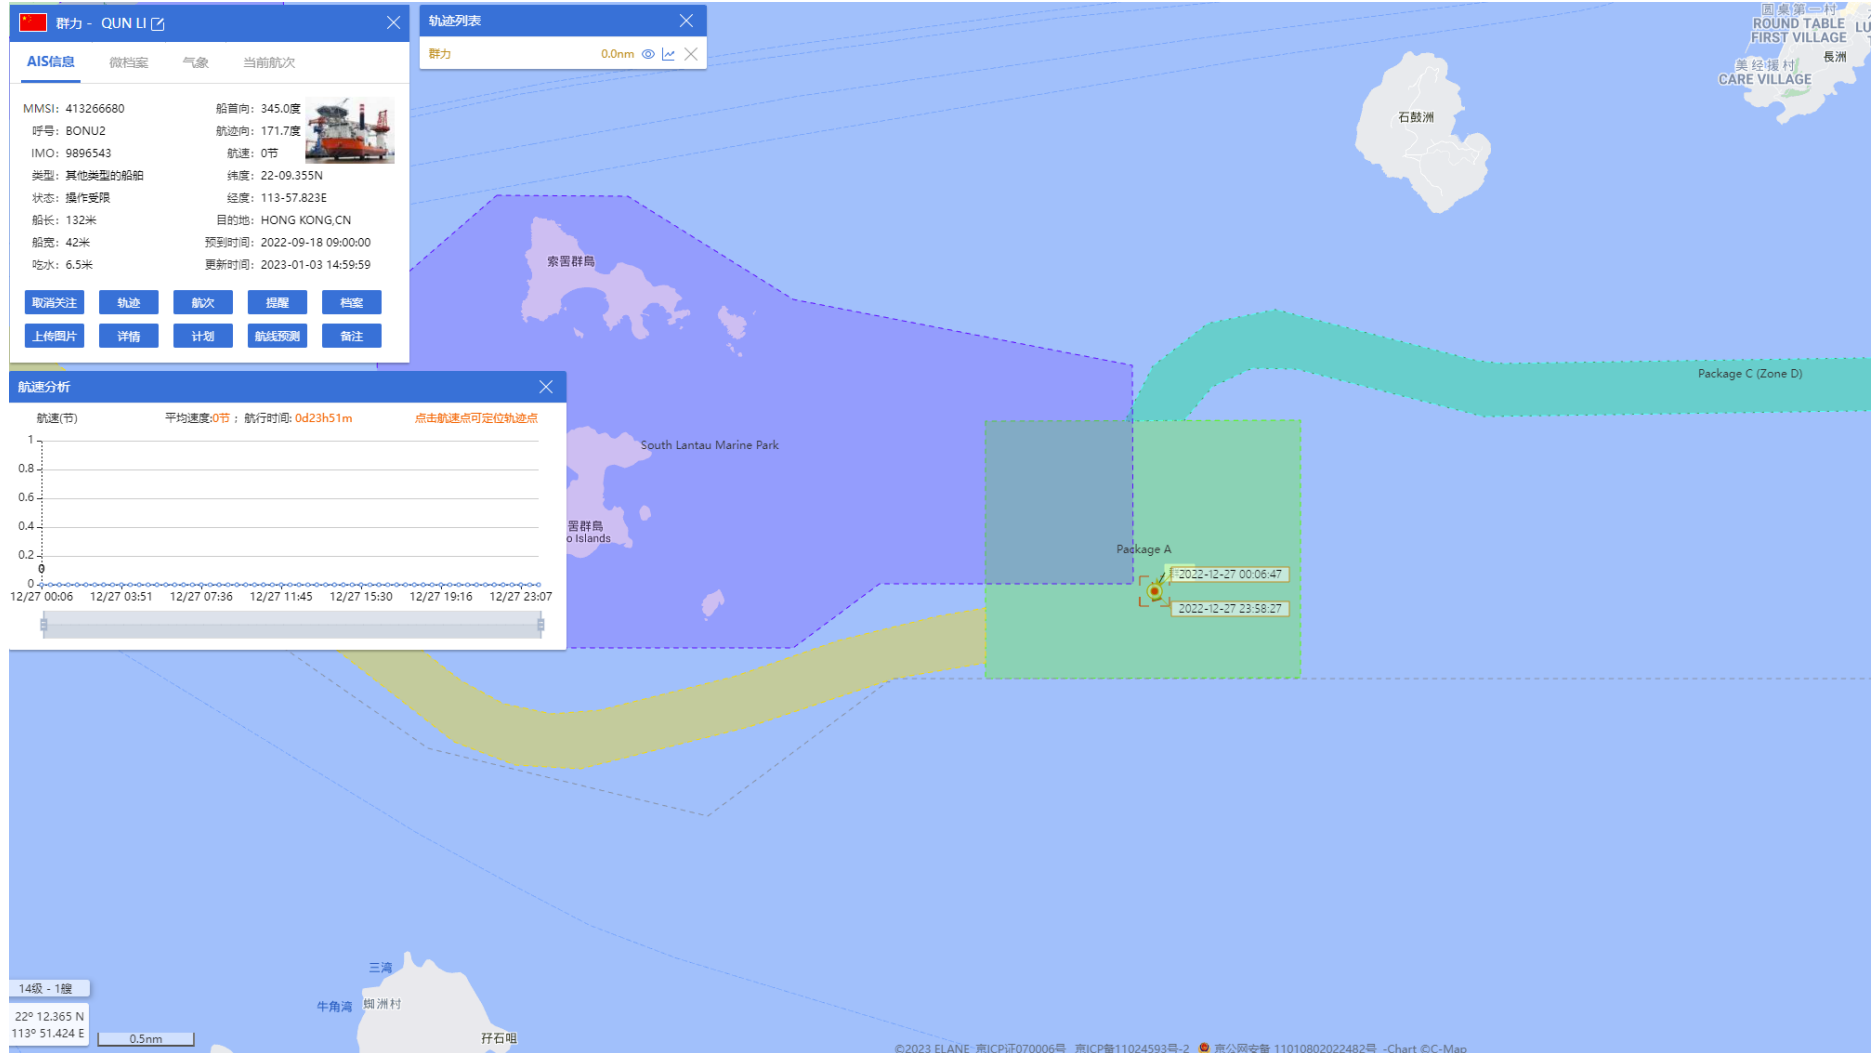

21-12-2022

QUN LI (Special Purpose Vessel) Historical Data Records (18-24 Dec 2022)

22-12-2022

QUN LI (Special Purpose Vessel) Historical Data Records (18-24 Dec 2022)

23-12-2022

QUN LI (Special Purpose Vessel) Historical Data Records (18-24 Dec 2022)

24-12-2022

QUN LI (Special Purpose Vessel) Historical Data Records (25-31 Dec 2022)

25-12-2022

QUN LI (Special Purpose Vessel) Historical Data Records (25-31 Dec 2022)

26-12-2022

QUN LI (Special Purpose Vessel) Historical Data Records (25-31 Dec 2022)

27-12-2022

QUN LI (Special Purpose Vessel) Historical Data Records (25-31 Dec 2022)

28-12-2022

QUN LI (Special Purpose Vessel) Historical Data Records (25-31 Dec 2022)

29-12-2022

QUN LI (Special Purpose Vessel) Historical Data Records (25-31 Dec 2022)