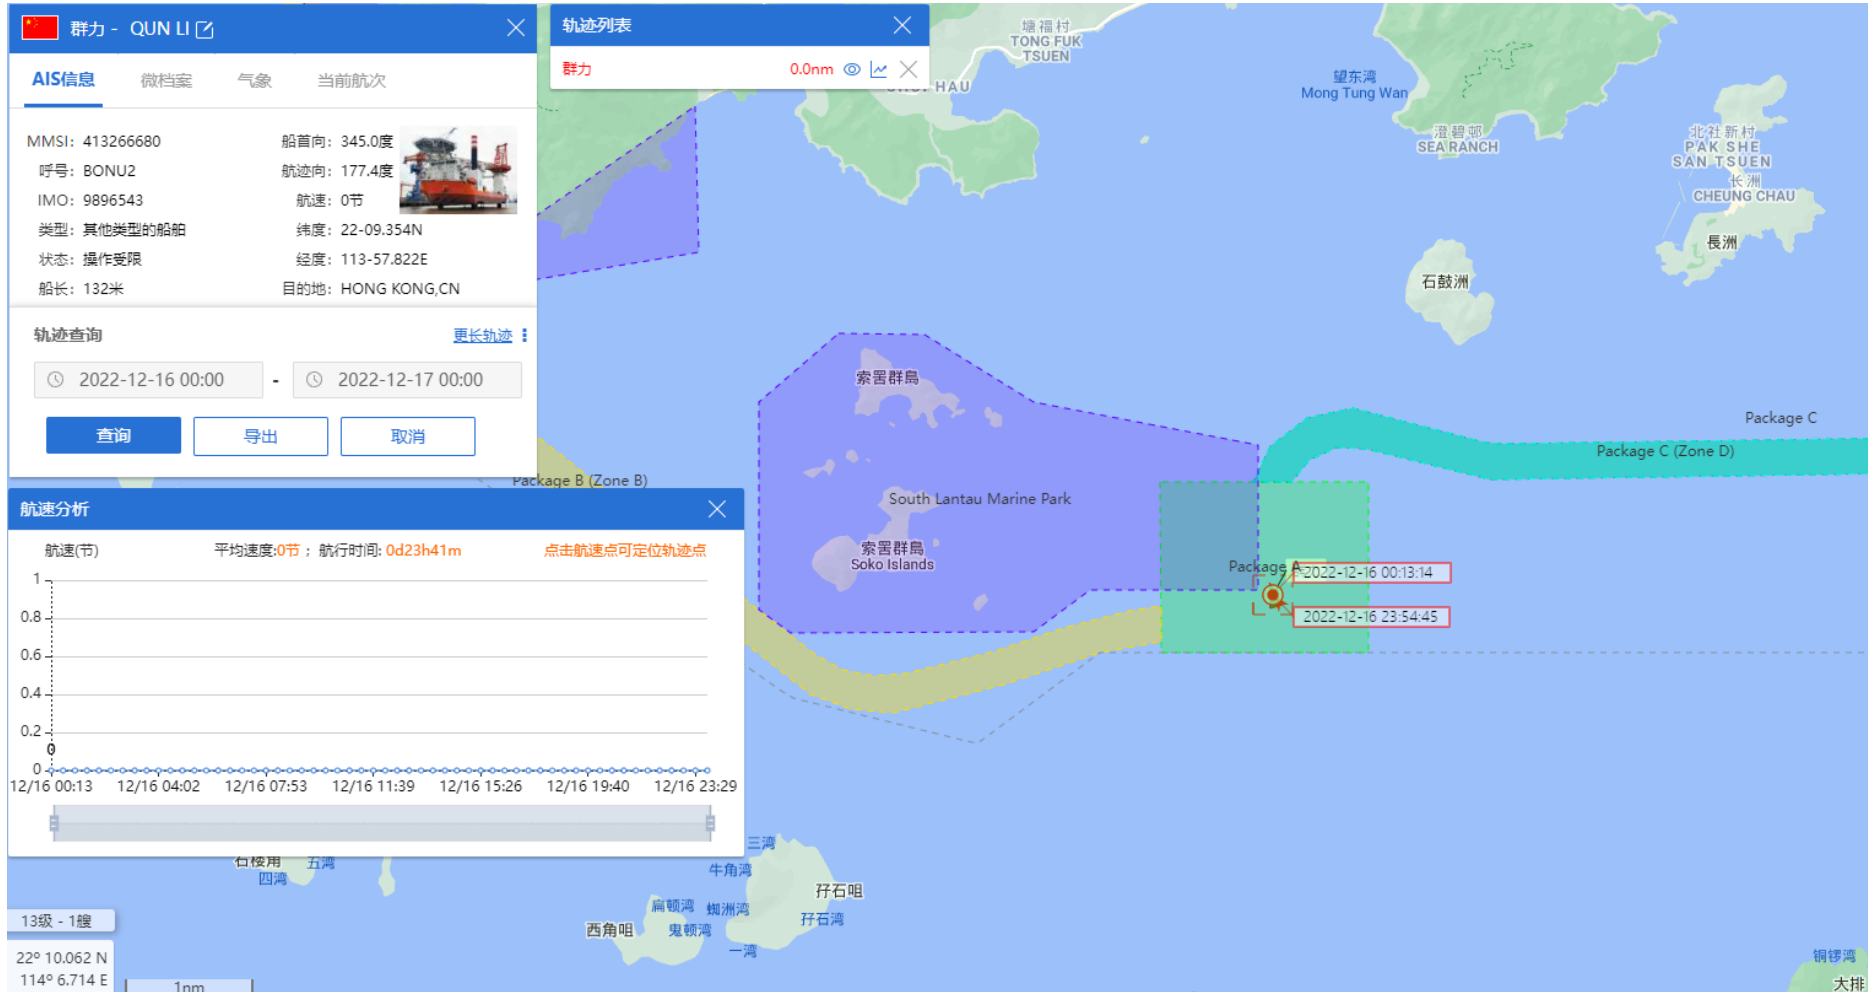

07-12-2022

QUN LI (Special Purpose Vessel) Historical Data Records (1-10 Dec 2022)

08-12-2022

QUN LI (Special Purpose Vessel) Historical Data Records (11-17 Dec 2022)

11-12-2022

QUN LI (Special Purpose Vessel) Historical Data Records (11-17 Dec 2022)

12-12-2022

QUN LI (Special Purpose Vessel) Historical Data Records (11-17 Dec 2022)

13-12-2022

QUN LI (Special Purpose Vessel) Historical Data Records (11-17 Dec 2022)

14-12-2022

QUN LI (Special Purpose Vessel) Historical Data Records (11-17 Dec 2022)

15-12-2022

QUN LI (Special Purpose Vessel) Historical Data Records (11-17 Dec 2022)

16-12-2022

QUN LI (Special Purpose Vessel) Historical Data Records (11-17 Dec 2022)

17-12-2022

QUN LI (Special Purpose Vessel) Historical Data Records (18-24 Dec 2022)