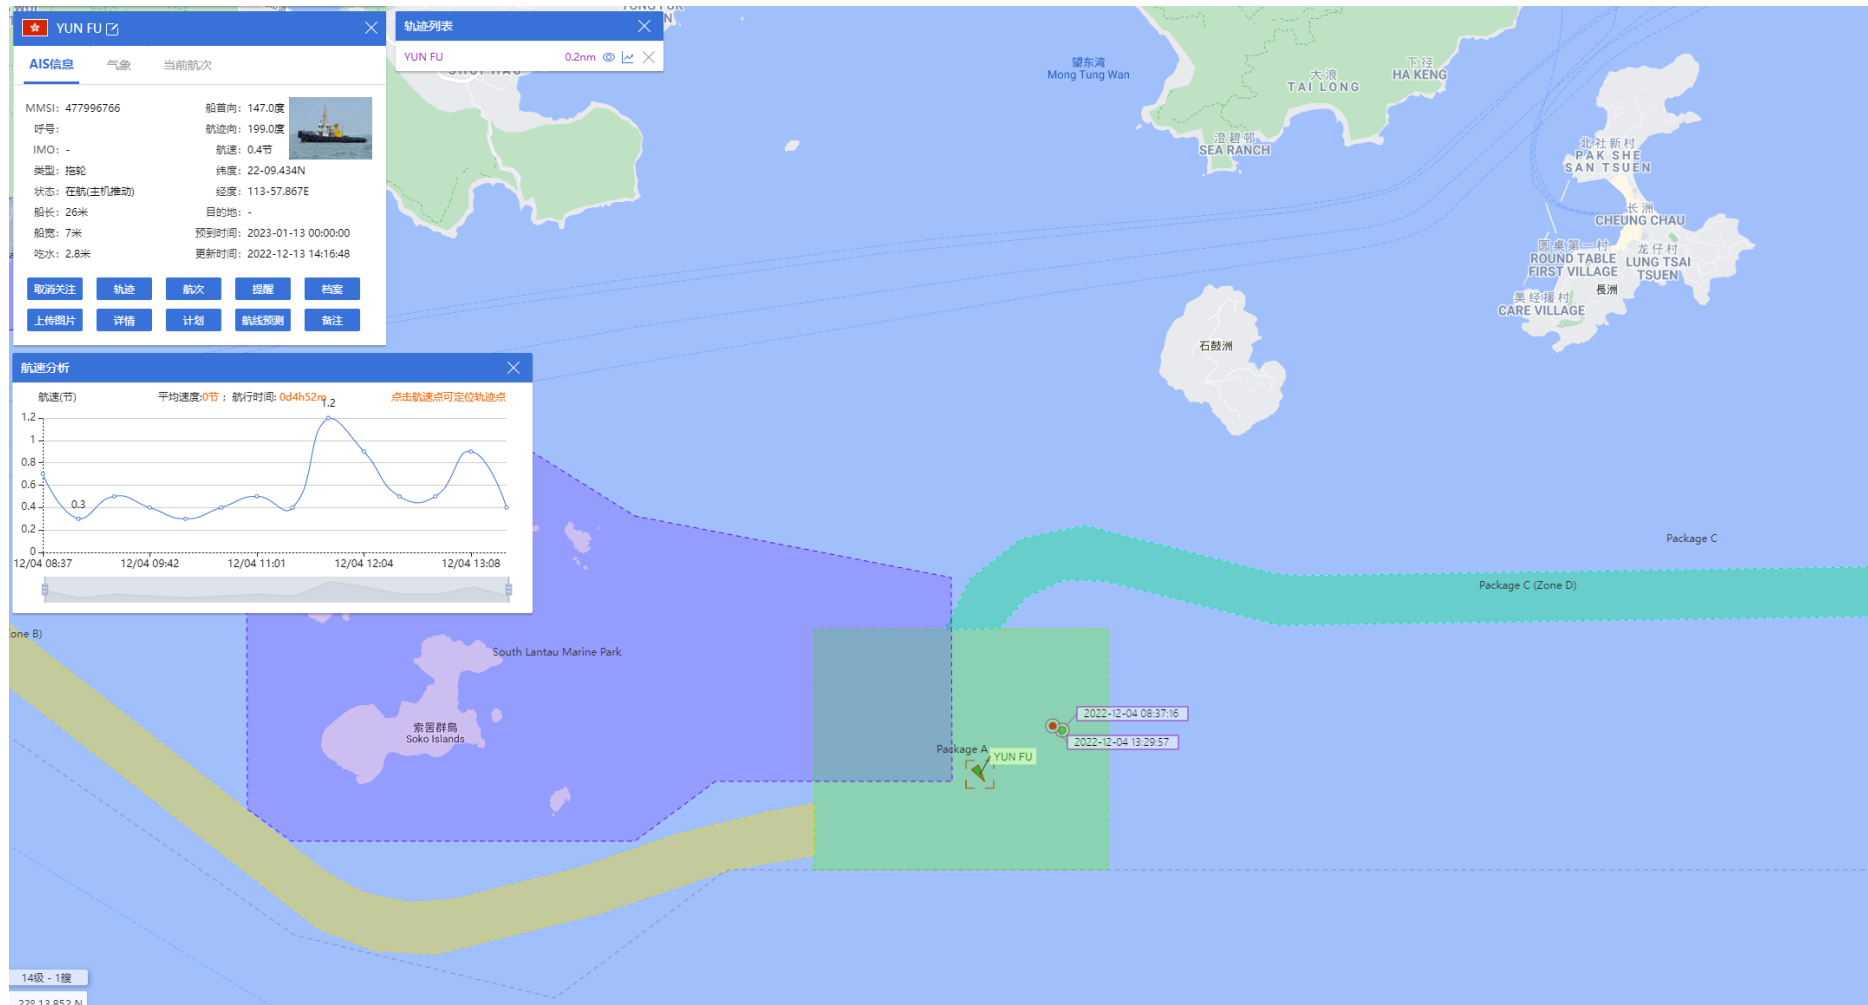

27-12-2022

DE YUAN (Special Purpose Vessel) Historical Data Records (25-31Dec 2022)

28-12-2022

Yun Fu (Tug Boat) Historical Data Records (1-10 Dec 2022)

01-12-2022

Yun Fu (Tug Boat) Historical Data Records (1-10 Dec 2022)

02-12-2022

Yun Fu (Tug Boat) Historical Data Records (1-10 Dec 2022)

03-12-2022

Yun Fu (Tug Boat) Historical Data Records (1-10 Dec 2022)

04-12-2022

Yun Fu (Tug Boat) Historical Data Records (1-10 Dec 2022)

05-12-2022

Yun Fu (Tug Boat) Historical Data Records (1-10 Dec 2022)

06-12-2022

Yun Fu (Tug Boat) Historical Data Records (1-10 Dec 2022)

07-12-2022

Yun Fu (Tug Boat) Historical Data Records (1-10 Dec 2022)