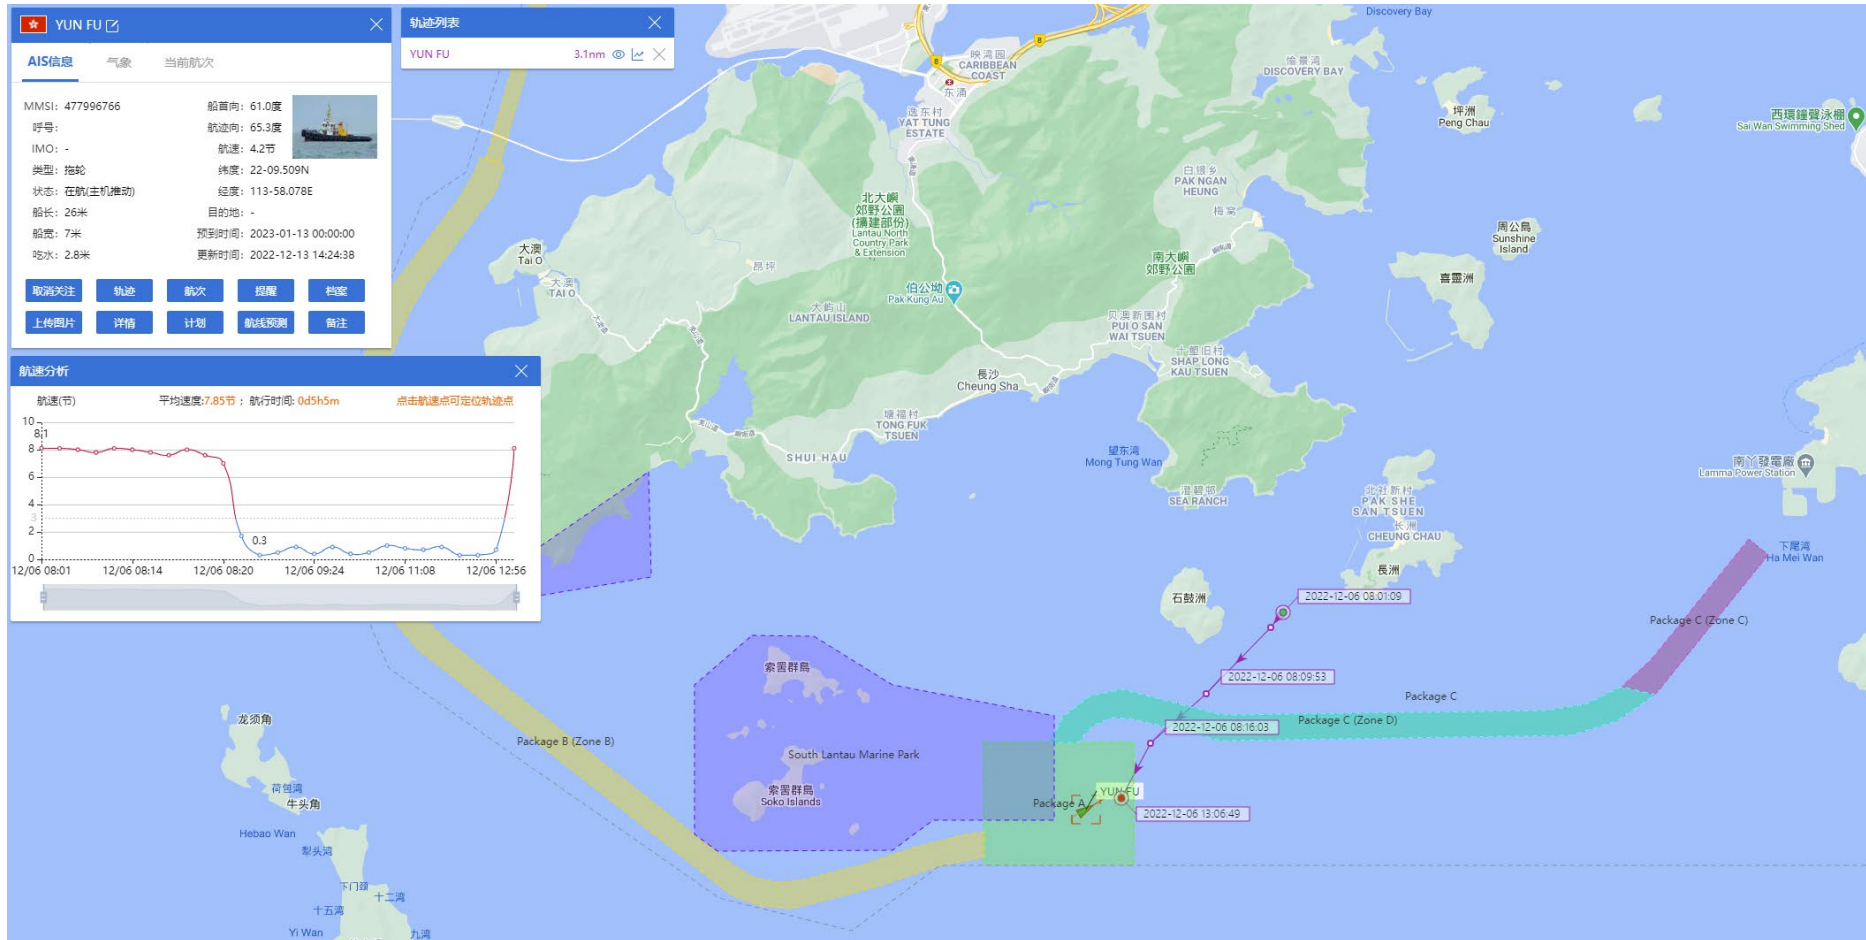

27-12-2022

DE YUAN (Special Purpose Vessel) Historical Data Records (25-31Dec 2022)

28-12-2022

Yun Fu (Tug Boat) Historical Data Records (1-10 Dec 2022)

01-12-2022

Yun Fu (Tug Boat) Historical Data Records (1-10 Dec 2022)

02-12-2022

Yun Fu (Tug Boat) Historical Data Records (1-10 Dec 2022)

03-12-2022

Yun Fu (Tug Boat) Historical Data Records (1-10 Dec 2022)

04-12-2022

Yun Fu (Tug Boat) Historical Data Records (1-10 Dec 2022)

05-12-2022

Yun Fu (Tug Boat) Historical Data Records (1-10 Dec 2022)

06-12-2022

Yun Fu (Tug Boat) Historical Data Records (1-10 Dec 2022)

07-12-2022

Yun Fu (Tug Boat) Historical Data Records (1-10 Dec 2022)