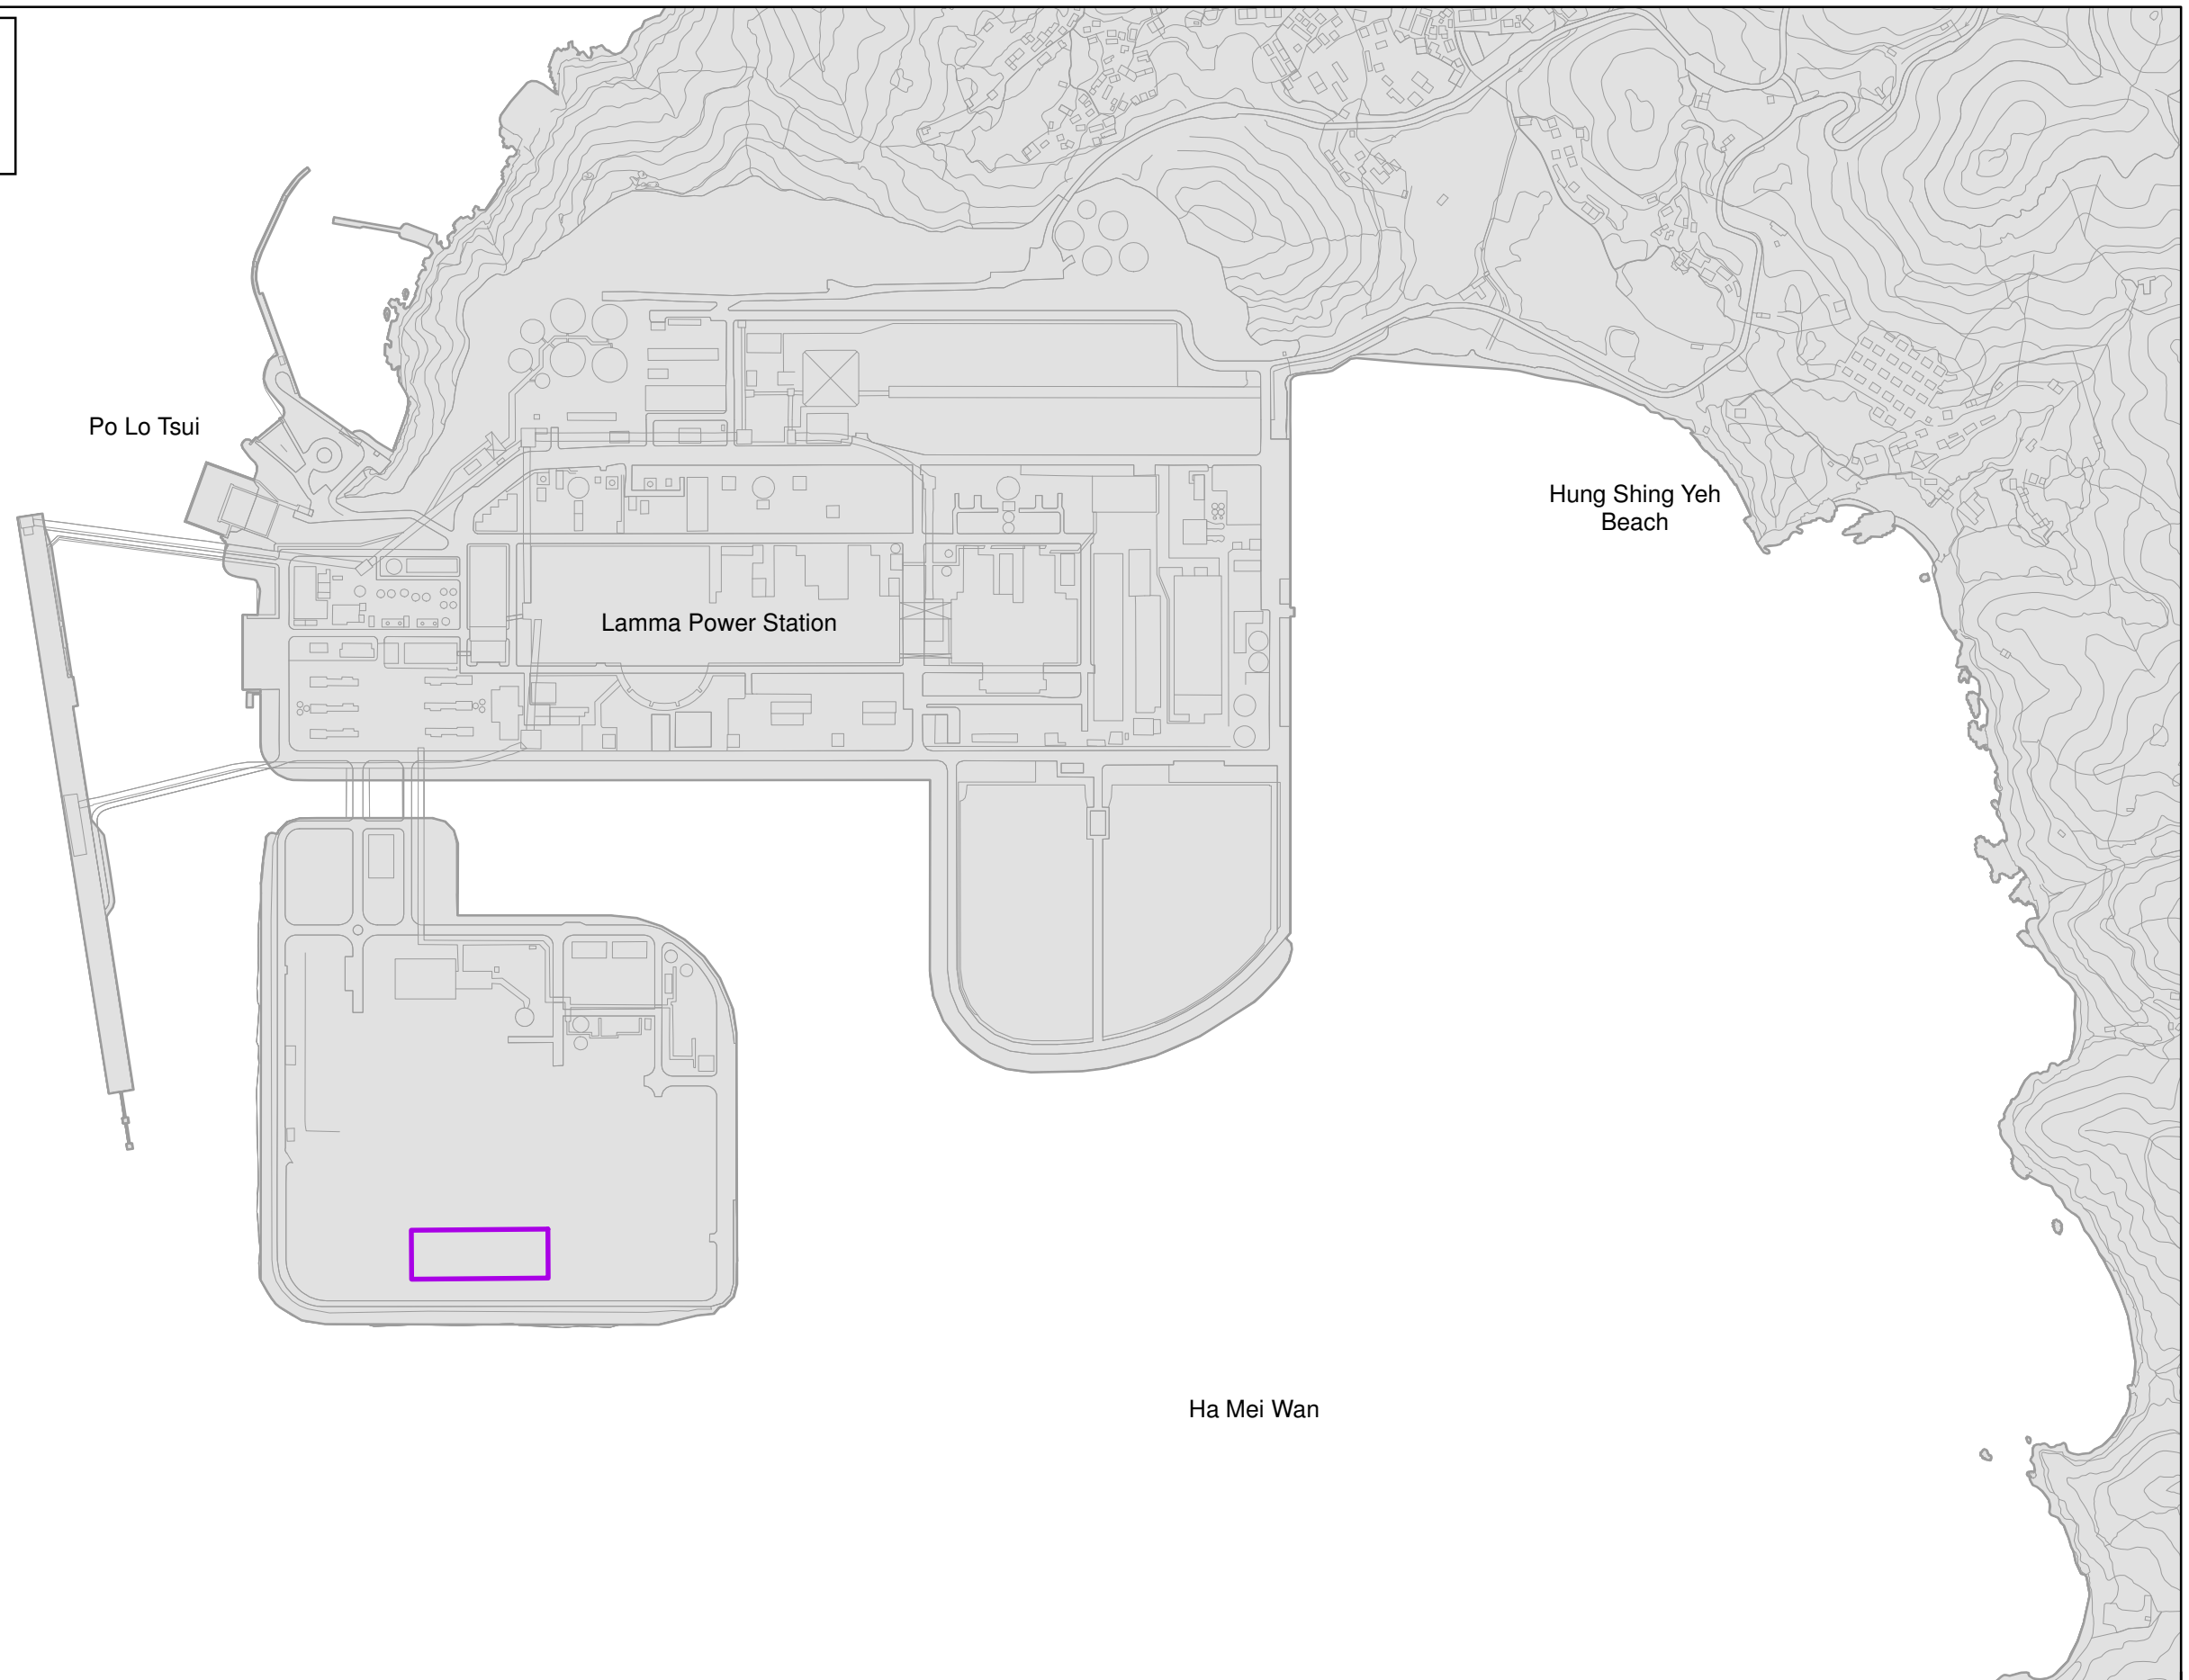

Legend

 Proposed GRS Location at LPS

Figure 1.3

Indicative Location of the Gas Receiving Station at Lamma Power Station

File: T:\GIS\CONTRACT\0359722\Mxd\EIA\0359722_GRS_LPS.mxd
Date: 18/4/2018

**Environmental
Resources
Management**